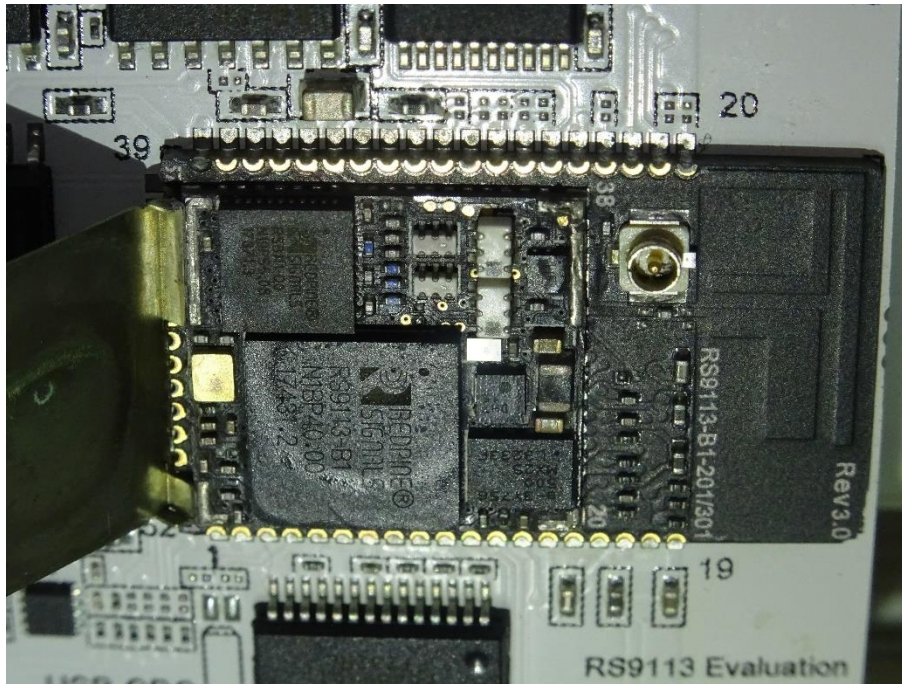

1 EUT Internal Photos

Photo 1: Wi-Fi Module without shield