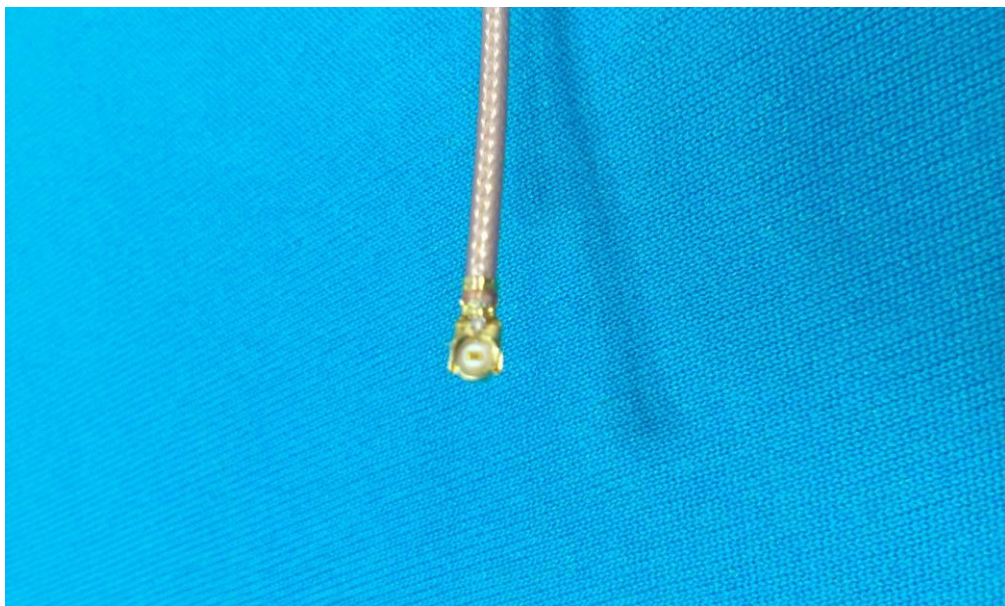

Module- Shielding Removed

External Antenna Connector

External Antenna and Cable Showing RP Connector

External Antenna Cable- UFL Connector