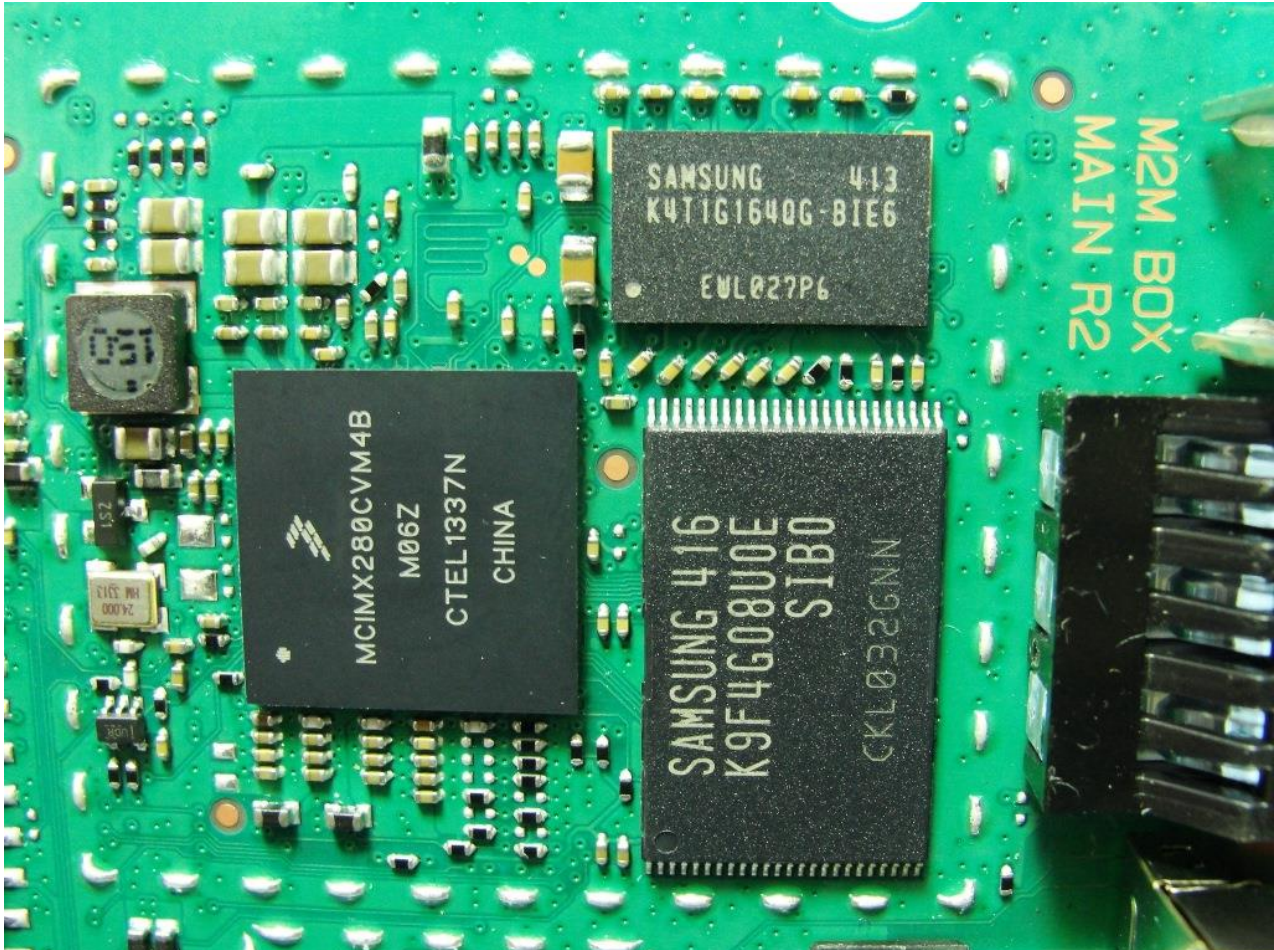

Host CloudGate (Brand Name: Option / Model Name: CG0114)

Host WLAN Access Point Card (Brand Name: Option / Model Name: CG2102)

Host CloudGate (Brand Name: Option / Model Name: CG0114)

Host WLAN Access Point Card (Brand Name: Option / Model Name: CG2102)