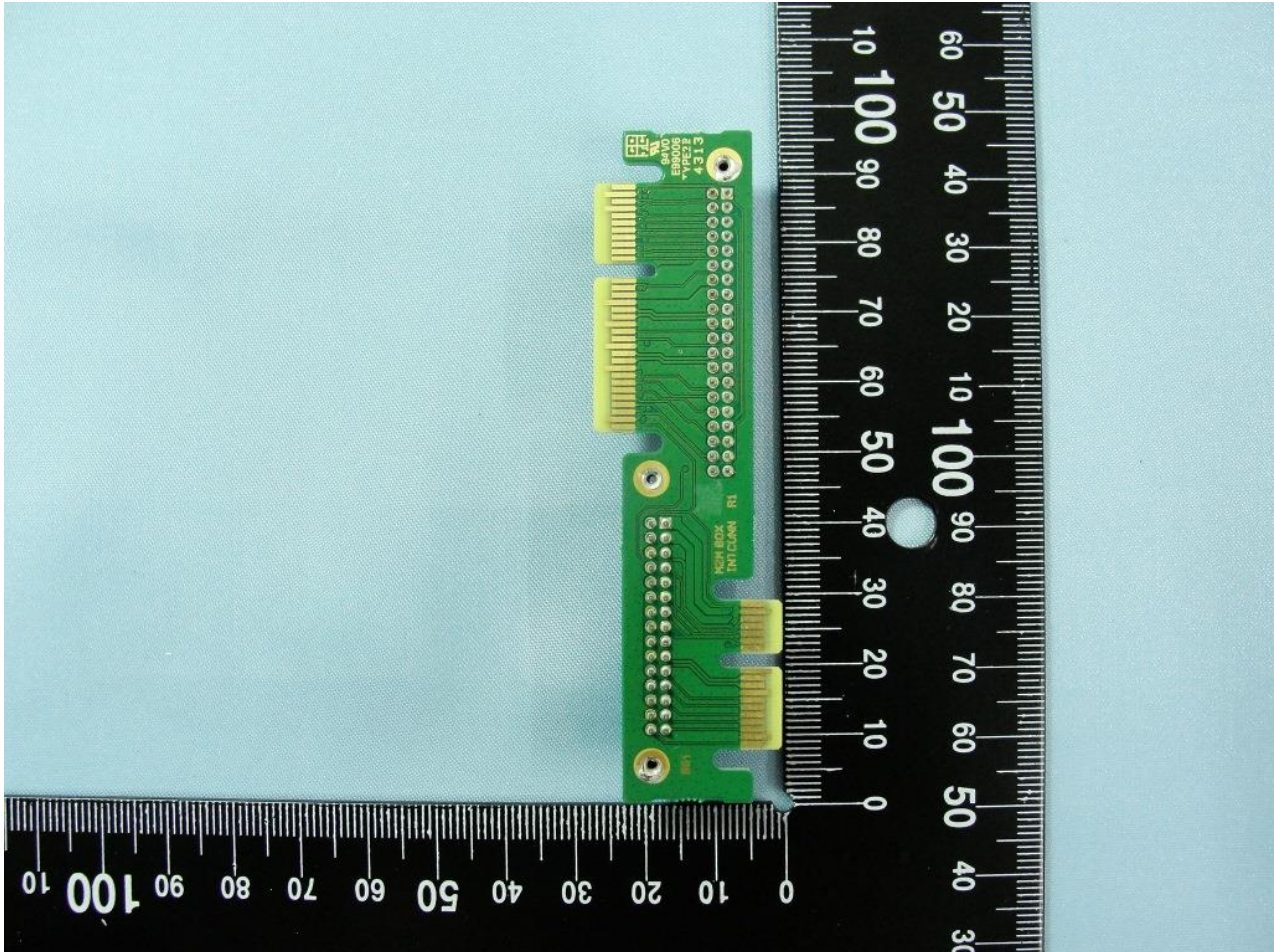

Host WLAN Access Point Card (Brand Name: Option / Model Name: CG2102)

Host CloudGate (Brand Name: Option / Model Name: CG0114)