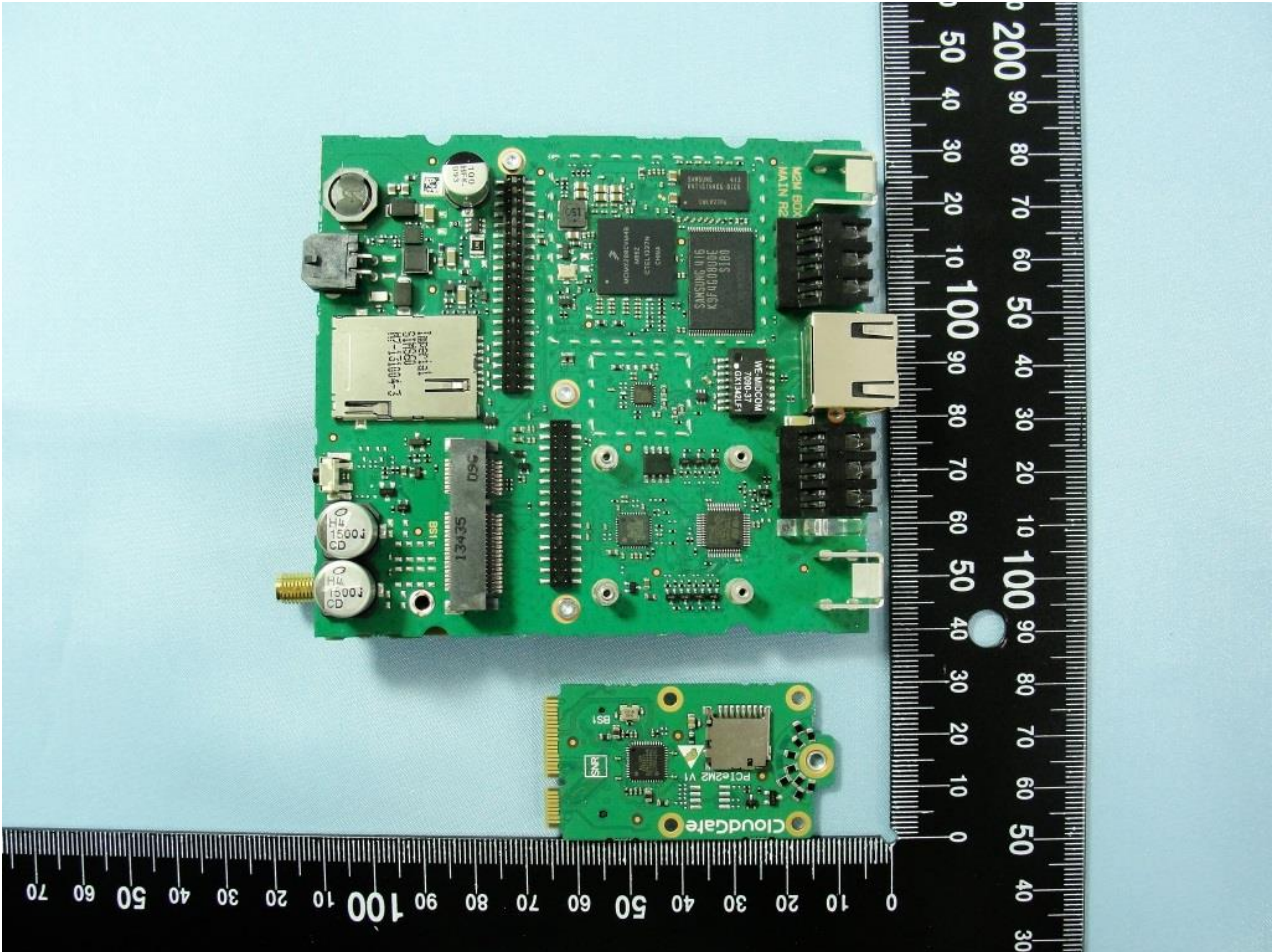

4. Internal Photograph of the Host

Host WLAN Access Point Card (Brand Name: Option / Model Name: CG2102)

Host CloudGate (Brand Name: Option / Model Name: CG0114)

Host WLAN Access Point Card (Brand Name: Option / Model Name: CG2102)

Host CloudGate (Brand Name: Option / Model Name: CG0114)

Host WLAN Access Point Card (Brand Name: Option / Model Name: CG2102)

Host CloudGate (Brand Name: Option / Model Name: CG0114)

Host WLAN Access Point Card (Brand Name: Option / Model Name: CG2102)