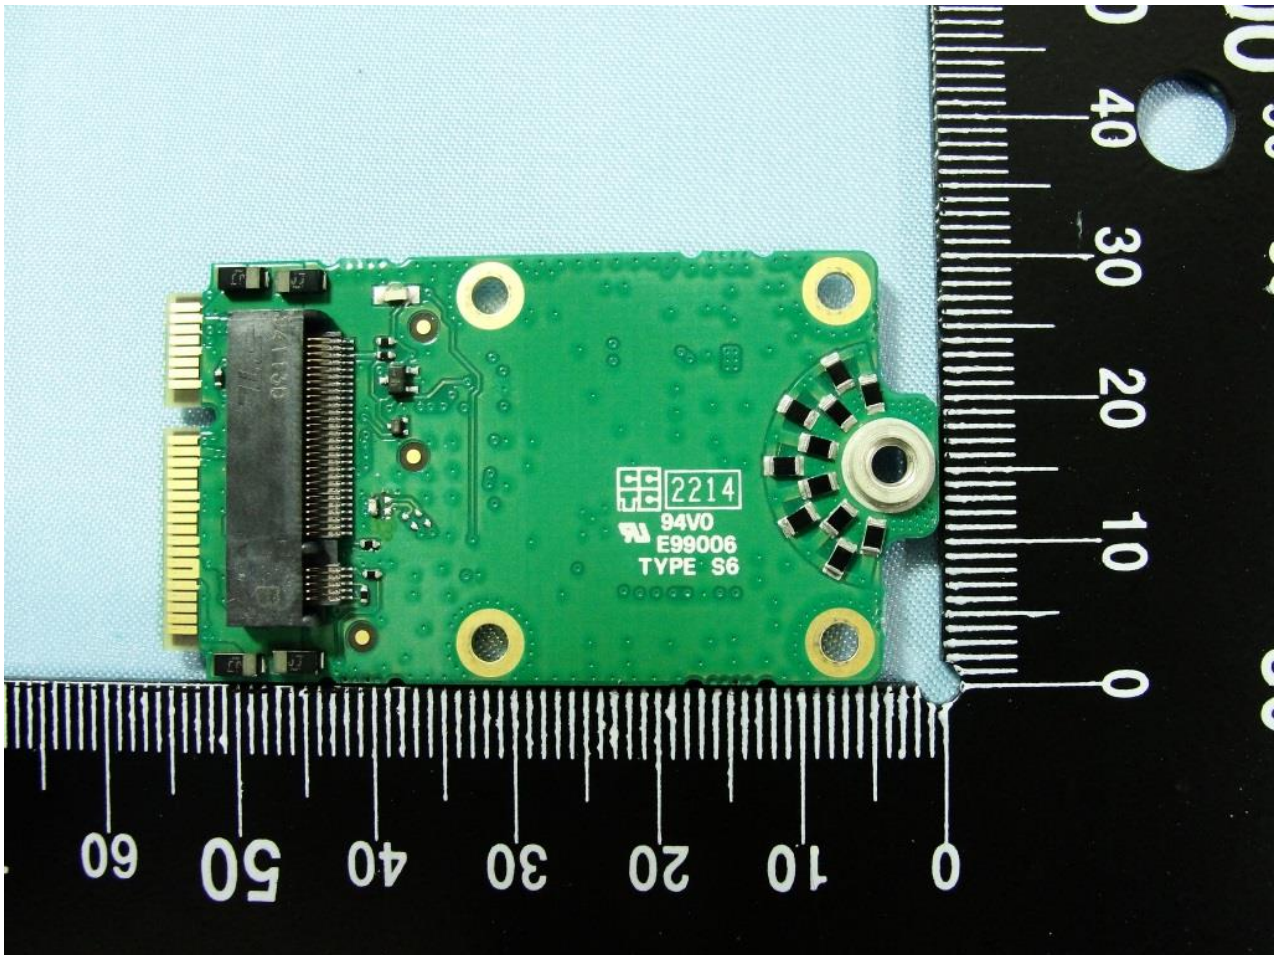

4. Internal Photograph of the Host

Host WLAN Access Point Card (Brand Name: Option / Model Name: CG2102)

Host CloudGate (Brand Name: Option / Model Name: CG0114)

Host WLAN Access Point Card (Brand Name: Option / Model Name: CG2102)

Host CloudGate (Brand Name: Option / Model Name: CG0114)

Host WLAN Access Point Card (Brand Name: Option / Model Name: CG2102)

Host CloudGate (Brand Name: Option / Model Name: CG0114)

Host WLAN Access Point Card (Brand Name: Option / Model Name: CG2102)