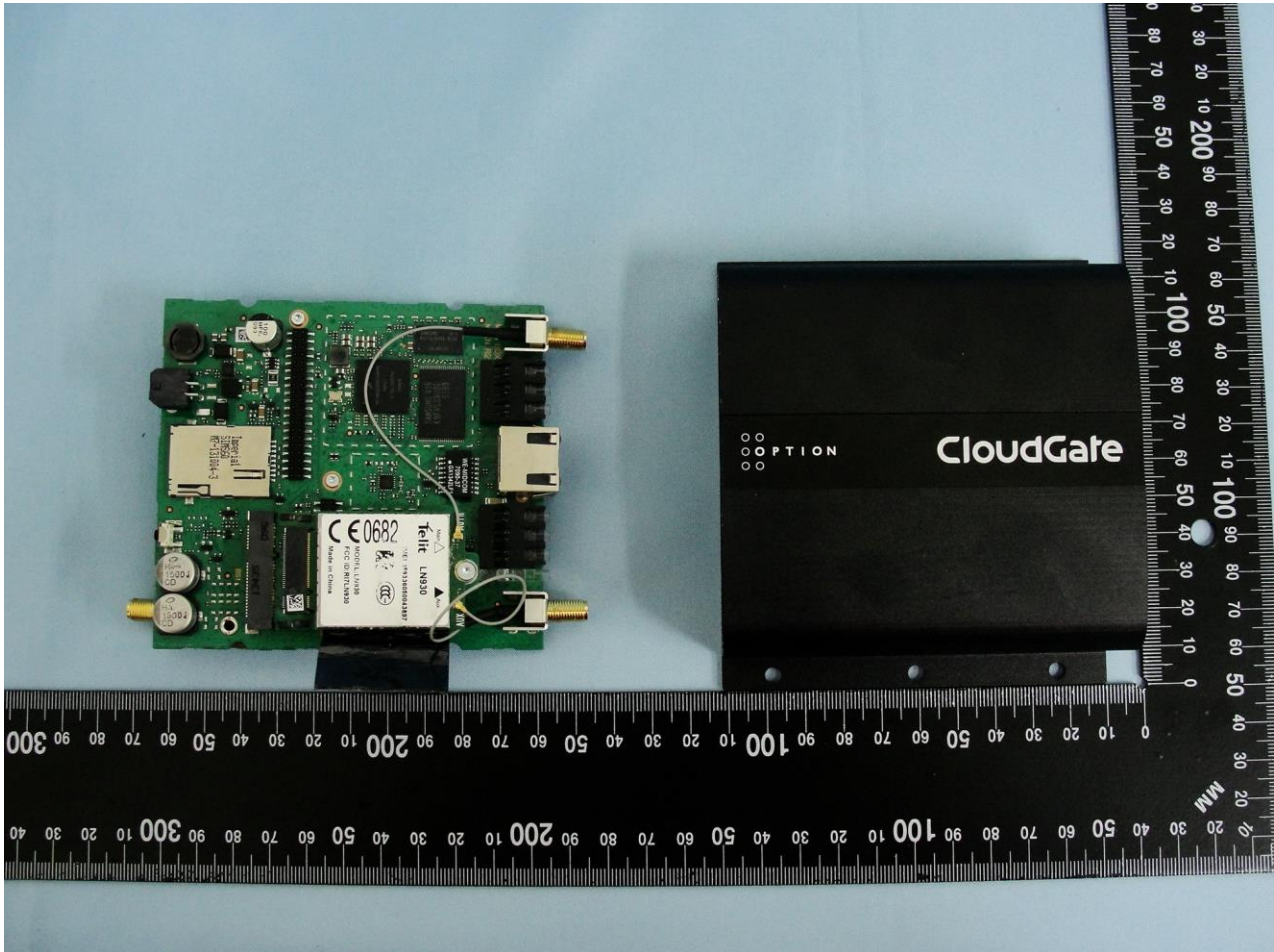

4. Internal Photograph of the Host

Host WLAN Access Point Card (Brand Name: Option / Model Name: CG2102)

Host CloudGate (Brand Name: Option / Model Name: CG0114)

Host WLAN Access Point Card (Brand Name: Option / Model Name: CG2102)

Host CloudGate (Brand Name: Option / Model Name: CG0114)

Host WLAN Access Point Card (Brand Name: Option / Model Name: CG2102)

Host CloudGate (Brand Name: Option / Model Name: CG0114)

Host WLAN Access Point Card (Brand Name: Option / Model Name: CG2102)