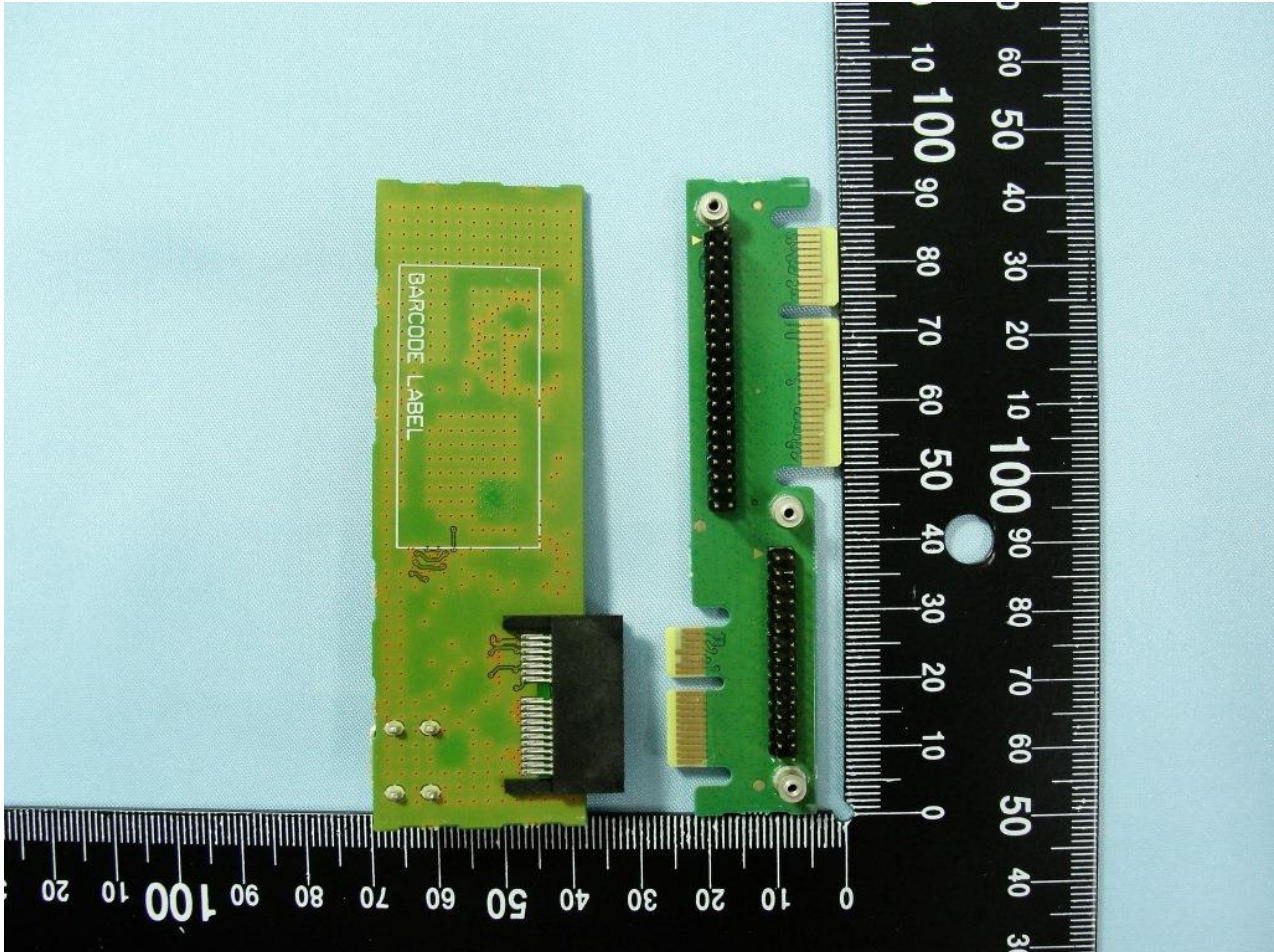

Host CloudGate (Brand Name: Option / Model Name: CG0114)

Host WLAN Access Point Card (Brand Name: Option / Model Name: CG2102)

Host CloudGate (Brand Name: Option / Model Name: CG0114)

Host WLAN Access Point Card (Brand Name: Option / Model Name: CG2102)