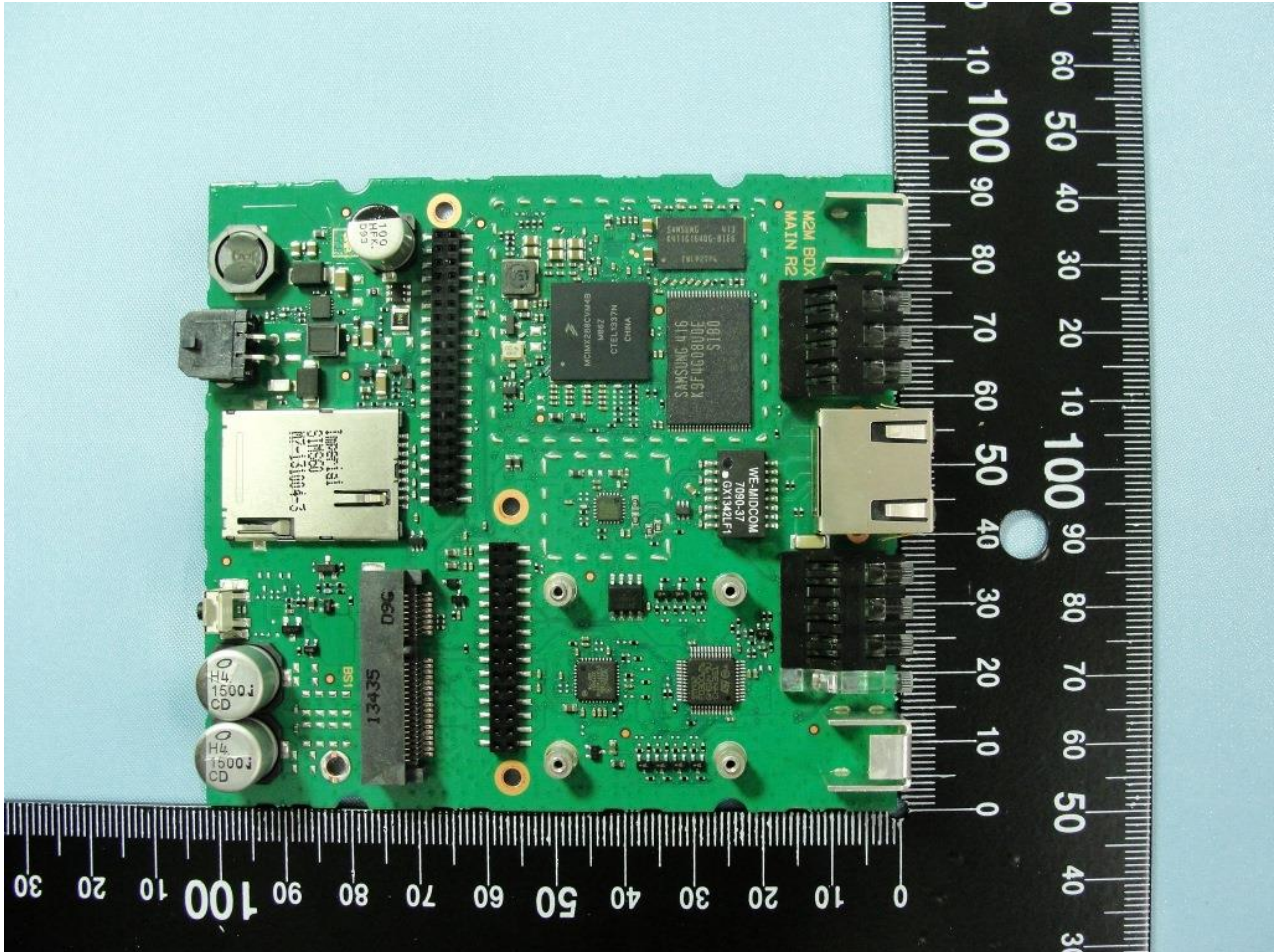

Host CloudGate (Brand Name: Option / Model Name: CG0114)

Host WLAN Access Point Card (Brand Name: Option / Model Name: CG2102)

Host CloudGate (Brand Name: Option / Model Name: CG0114)

Host WLAN Access Point Card (Brand Name: Option / Model Name: CG2102)