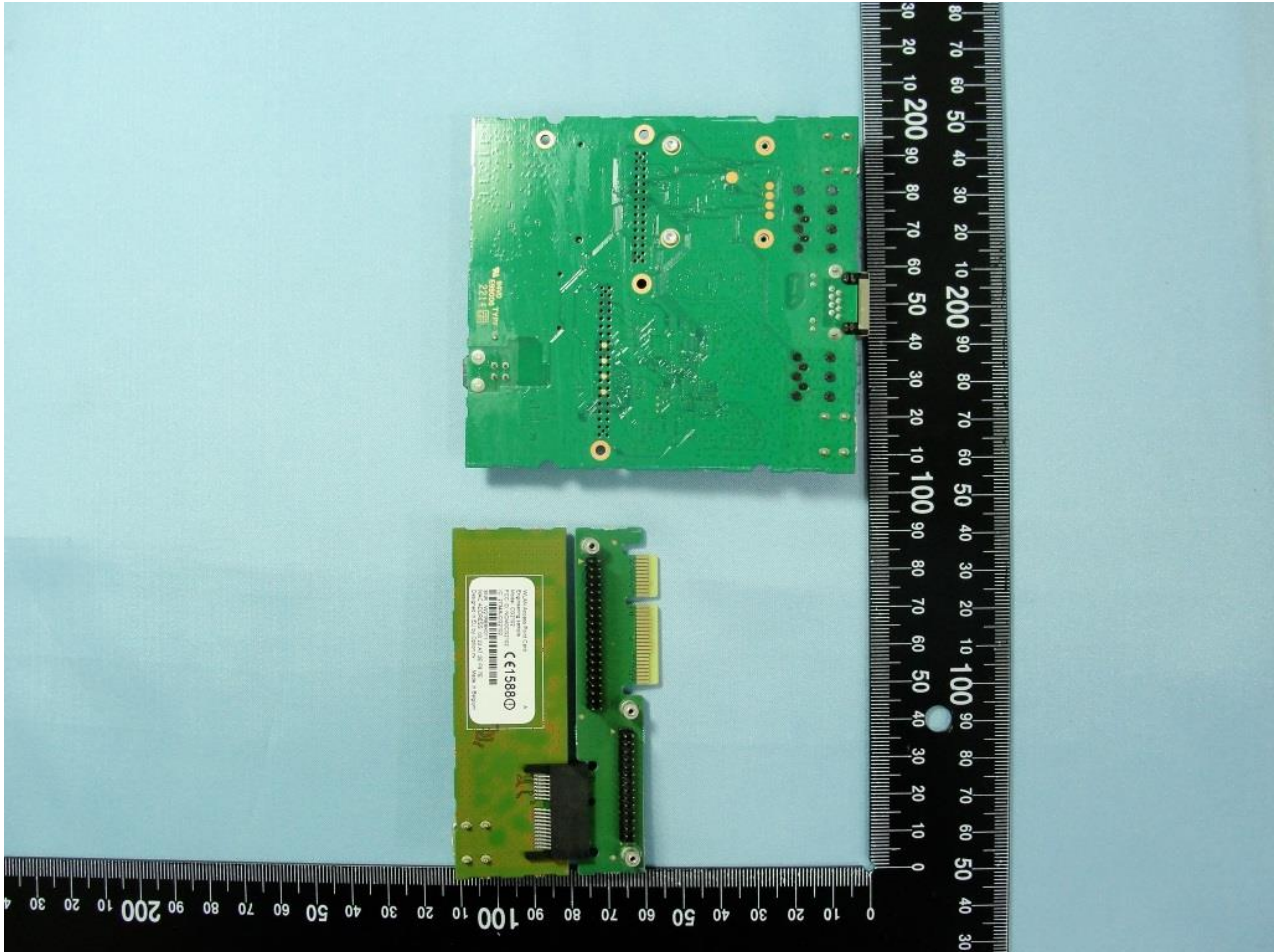

4. Internal Photograph of the Host

Host WLAN Access Point Card (Brand Name: Option / Model Name: CG2102)

Host CloudGate (Brand Name: Option / Model Name: CG0114)

Host WLAN Access Point Card (Brand Name: Option / Model Name: CG2102)

Host CloudGate (Brand Name: Option / Model Name: CG0114)

Host WLAN Access Point Card (Brand Name: Option / Model Name: CG2102)

Host CloudGate (Brand Name: Option / Model Name: CG0114)

Host WLAN Access Point Card (Brand Name: Option / Model Name: CG2102)