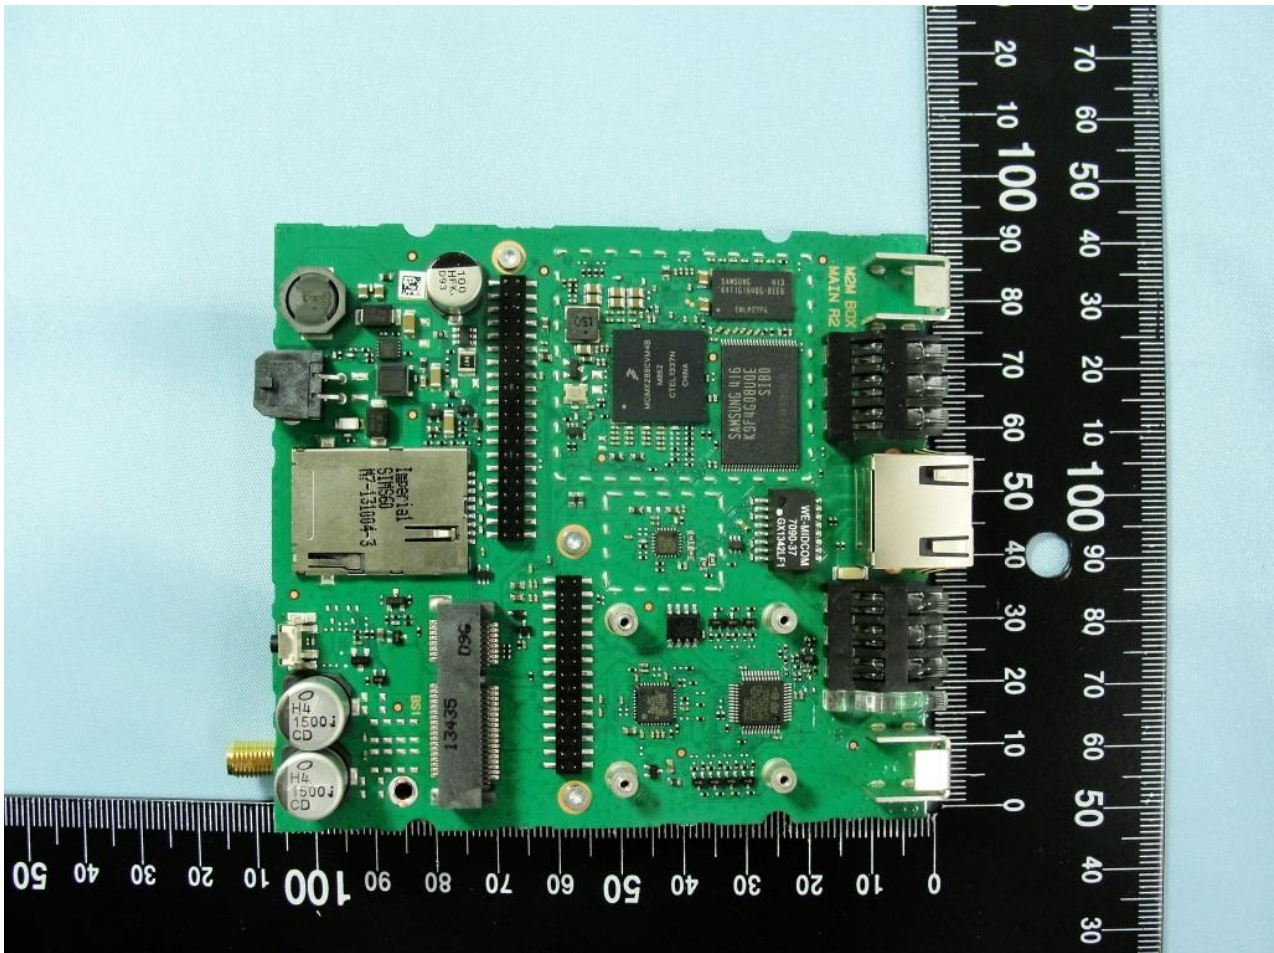

4. Internal Photograph of the Host

Host WLAN Access Point Card (Brand Name: Option / Model Name: CG2102)

Host CloudGate (Brand Name: Option / Model Name: CG0114)

Host WLAN Access Point Card (Brand Name: Option / Model Name: CG2102)

Host CloudGate (Brand Name: Option / Model Name: CG0114)

Host WLAN Access Point Card (Brand Name: Option / Model Name: CG2102)

Host CloudGate (Brand Name: Option / Model Name: CG0114)

Host WLAN Access Point Card (Brand Name: Option / Model Name: CG2102)