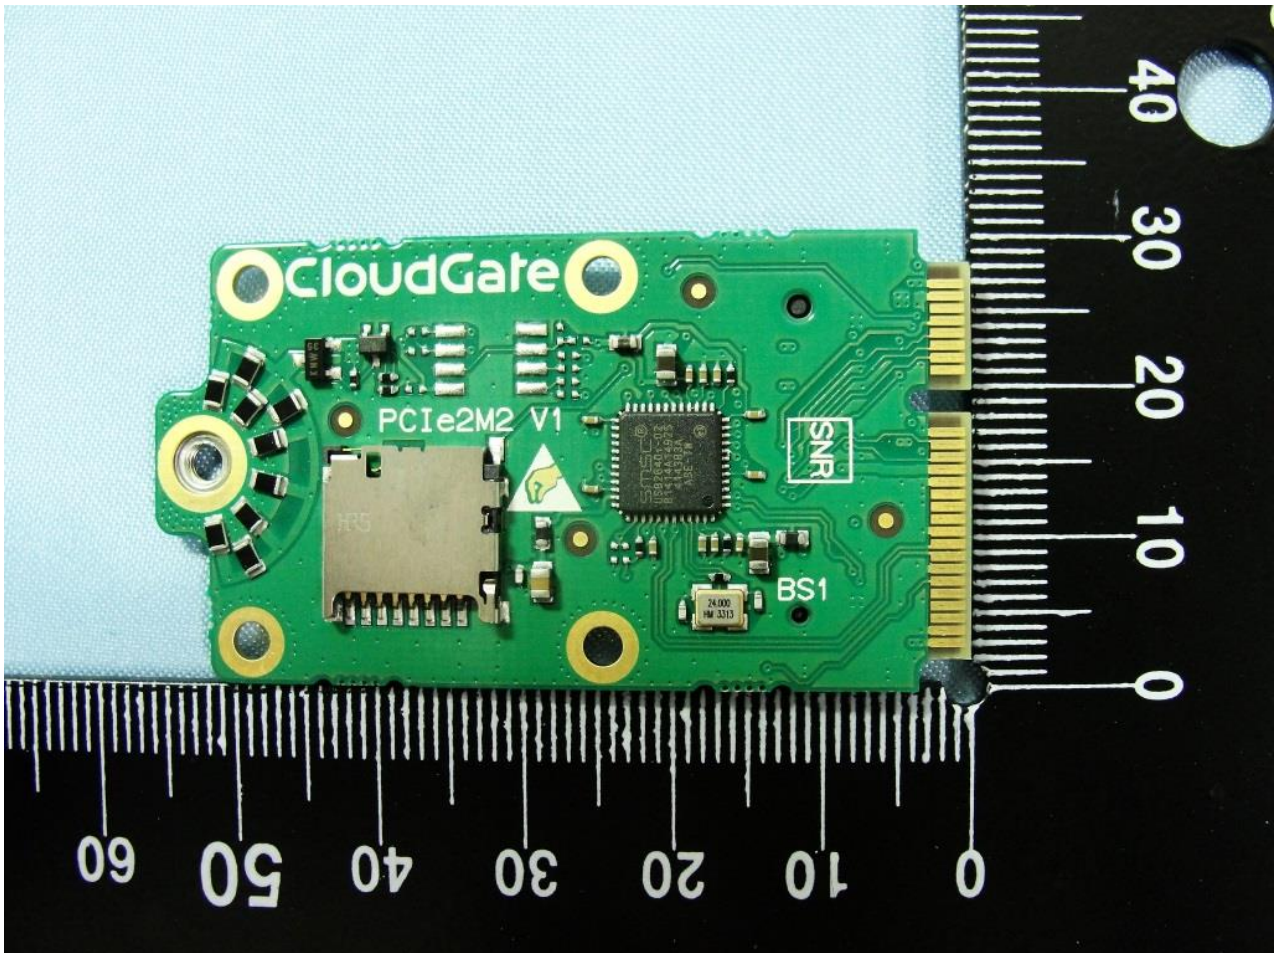

4. Internal Photograph of the Host

Host WLAN Access Point Card (Brand Name: Option / Model Name: CG2102)

Host CloudGate (Brand Name: Option / Model Name: CG0114)

Host WLAN Access Point Card (Brand Name: Option / Model Name: CG2102)

Host CloudGate (Brand Name: Option / Model Name: CG0114)

Host WLAN Access Point Card (Brand Name: Option / Model Name: CG2102)

Host CloudGate (Brand Name: Option / Model Name: CG0114)

Host WLAN Access Point Card (Brand Name: Option / Model Name: CG2102)