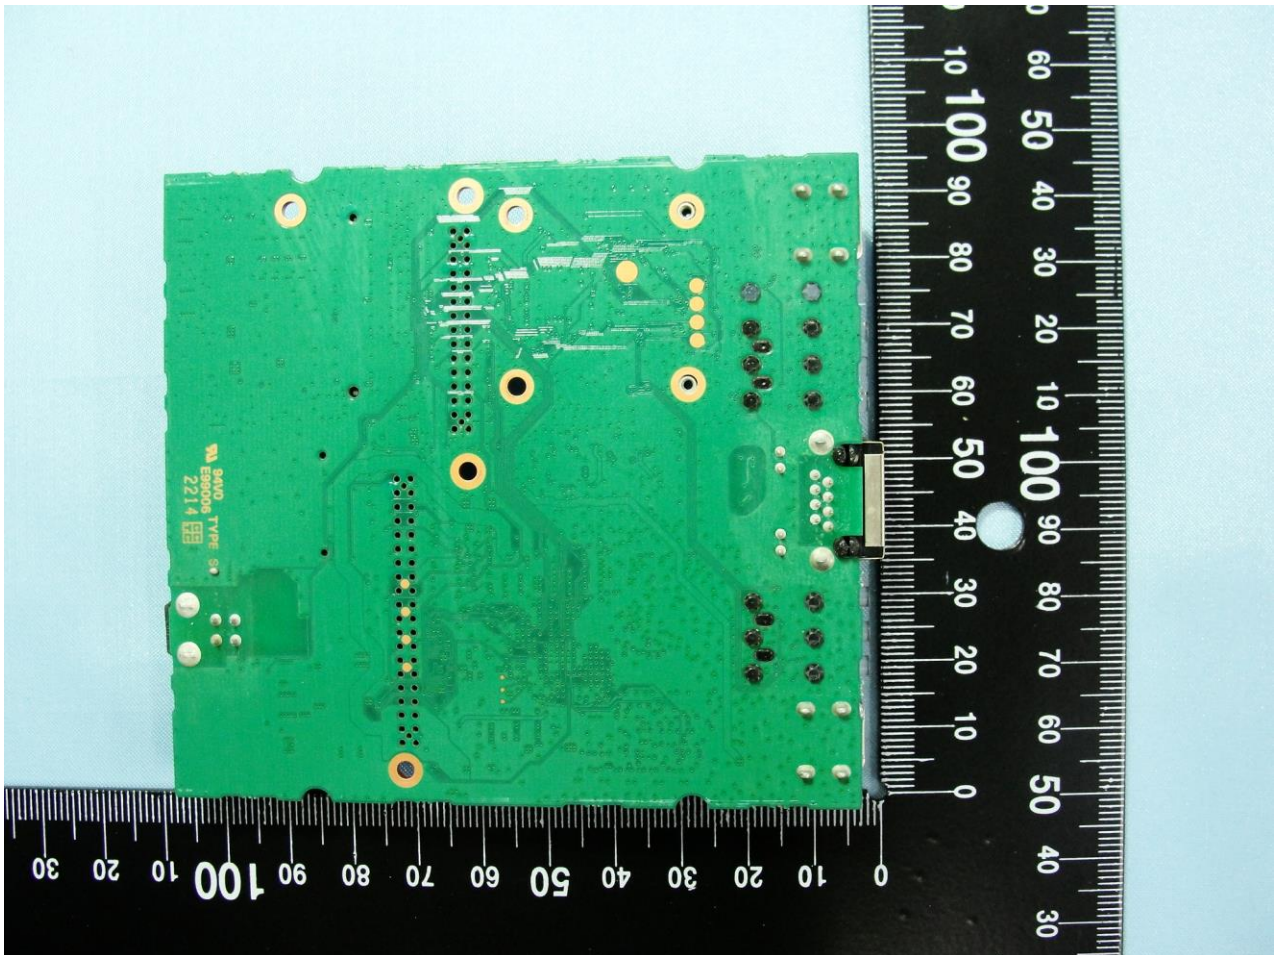

Host WLAN Access Point Card (Brand Name: Option / Model Name: CG2102)

Host CloudGate (Brand Name: Option / Model Name: CG0114)