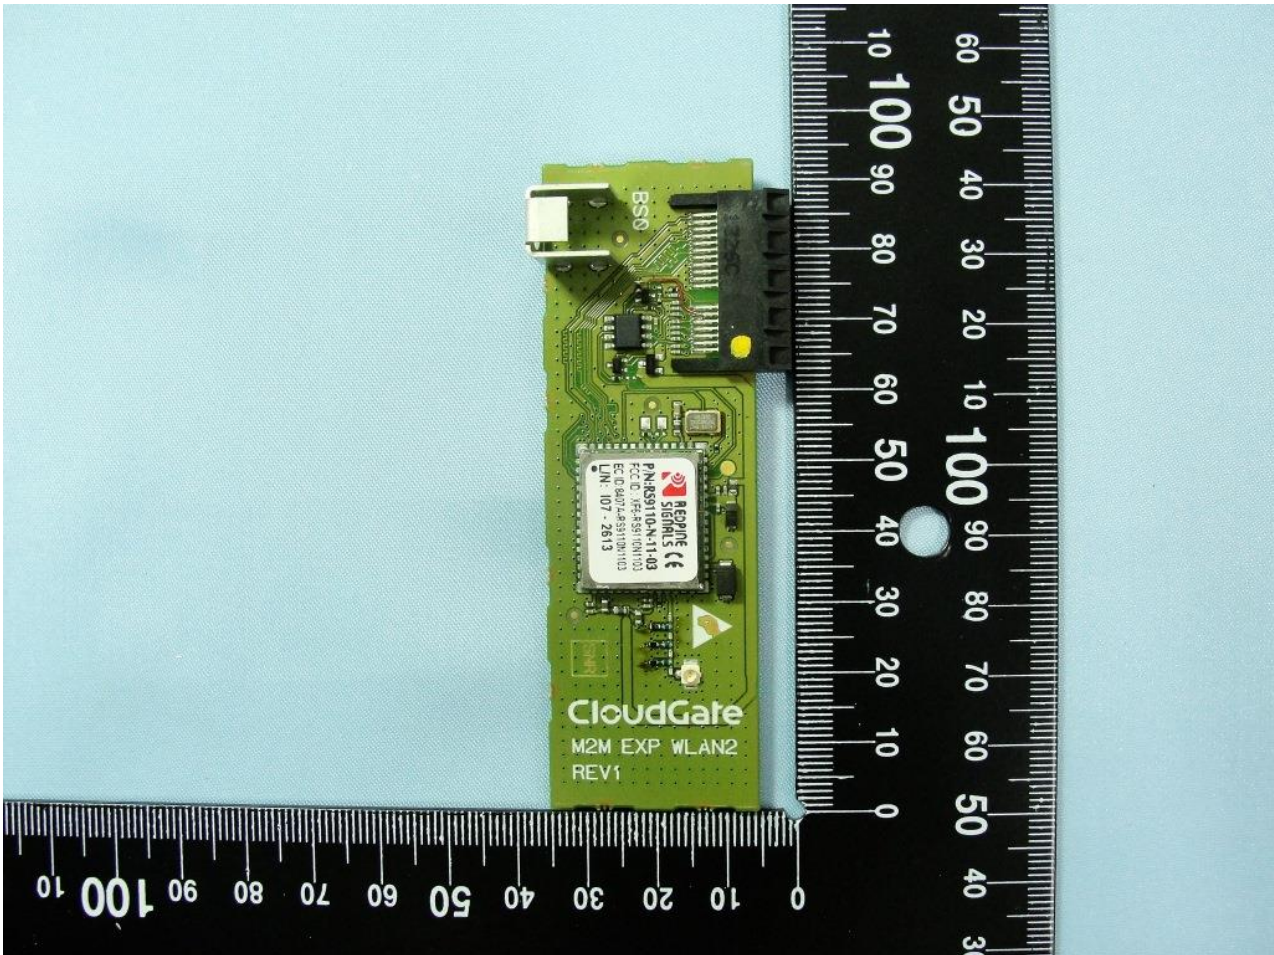

1. Photograph of the EUT

EUT: Data Card (Brand Name: Redpine Signals / Model Name: RS9110-N-11-03)

EUT: Data Card (Brand Name: Redpine Signals / Model Name: RS9110-N-11-03)

EUT: Data Card (Brand Name: Redpine Signals / Model Name: RS9110-N-11-03)

EUT: Data Card (Brand Name: Redpine Signals / Model Name: RS9110-N-11-03)

2. External Photograph of the Host

Host WLAN Access Point Card (Brand Name: Option / Model Name: CG2102)

Host CloudGate (Brand Name: Option / Model Name: CG0114)

Host WLAN Access Point Card (Brand Name: Option / Model Name: CG2102)

Host CloudGate (Brand Name: Option / Model Name: CG0114)

Host WLAN Access Point Card (Brand Name: Option / Model Name: CG2102)

Host CloudGate (Brand Name: Option / Model Name: CG0114)