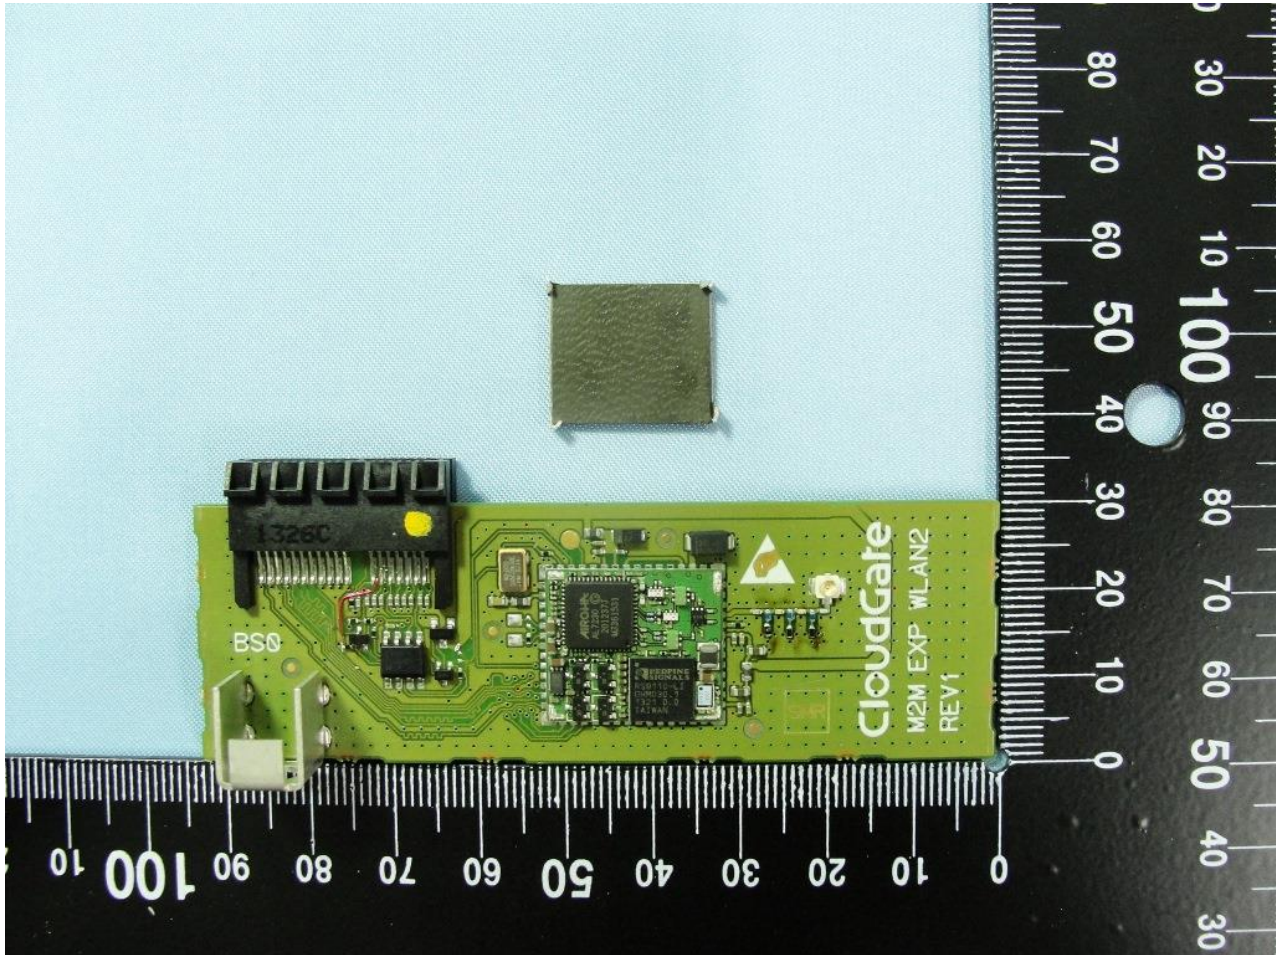

1. Photograph of the EUT

EUT: Data Card (Brand Name: Redpine Signals / Model Name: RS9110-N-11-03)

EUT: Data Card (Brand Name: Redpine Signals / Model Name: RS9110-N-11-03)

EUT: Data Card (Brand Name: Redpine Signals / Model Name: RS9110-N-11-03)

EUT: Data Card (Brand Name: Redpine Signals / Model Name: RS9110-N-11-03)

2. External Photograph of the Host

Host WLAN Access Point Card (Brand Name: Option / Model Name: CG2102)

Host CloudGate (Brand Name: Option / Model Name: CG0114)

Host WLAN Access Point Card (Brand Name: Option / Model Name: CG2102)

Host CloudGate (Brand Name: Option / Model Name: CG0114)

Host WLAN Access Point Card (Brand Name: Option / Model Name: CG2102)

Host CloudGate (Brand Name: Option / Model Name: CG0114)