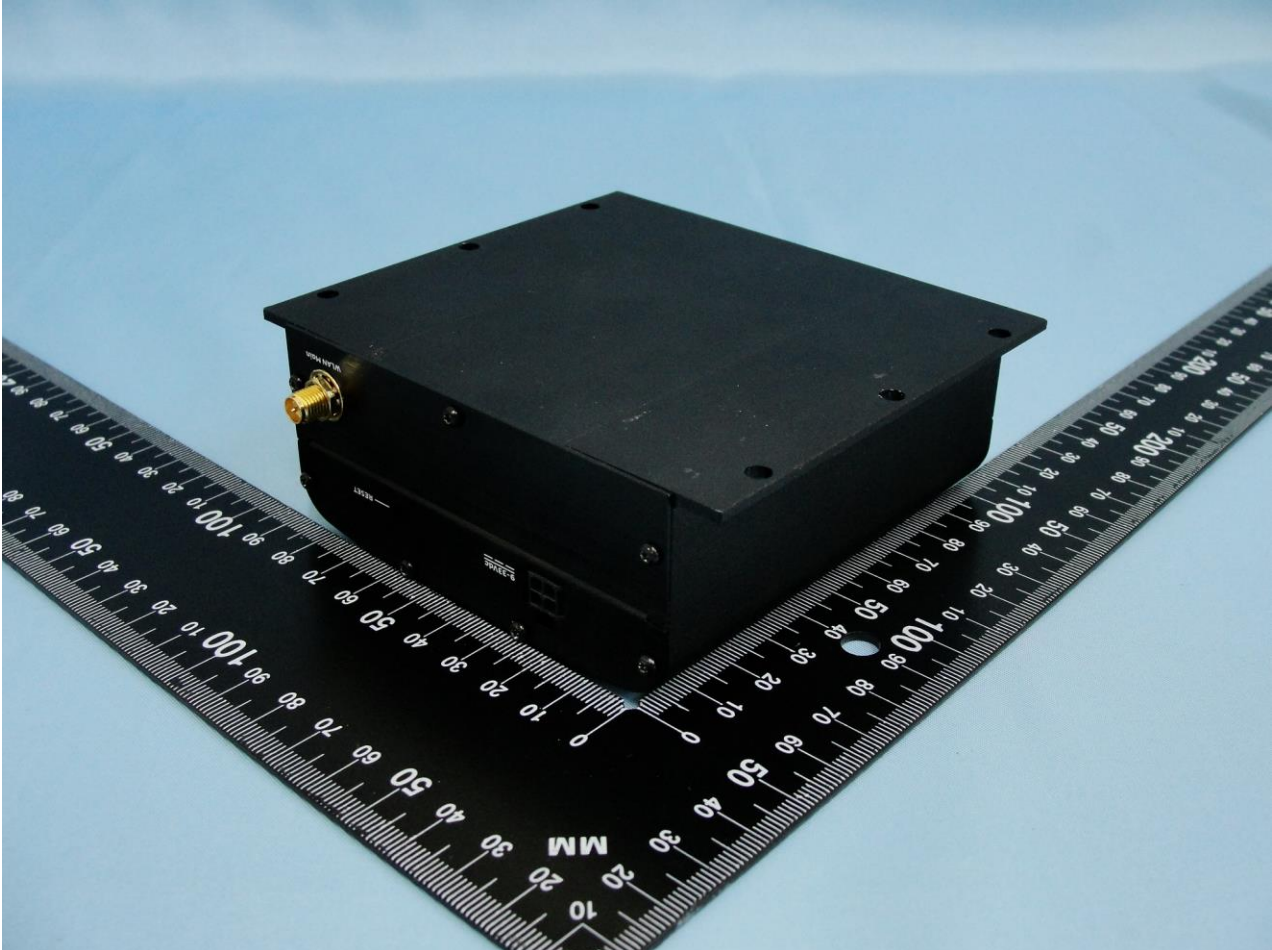

1. Photograph of the EUT

EUT: Data Card (Brand Name: Redpine Signals / Model Name: RS9110-N-11-03)

EUT: Data Card (Brand Name: Redpine Signals / Model Name: RS9110-N-11-03)

EUT: Data Card (Brand Name: Redpine Signals / Model Name: RS9110-N-11-03)

EUT: Data Card (Brand Name: Redpine Signals / Model Name: RS9110-N-11-03)

2. External Photograph of the Host

Host WLAN Access Point Card (Brand Name: Option / Model Name: CG2102)

Host CloudGate (Brand Name: Option / Model Name: CG0114)

Host WLAN Access Point Card (Brand Name: Option / Model Name: CG2102)

Host CloudGate (Brand Name: Option / Model Name: CG0114)

Host WLAN Access Point Card (Brand Name: Option / Model Name: CG2102)

Host CloudGate (Brand Name: Option / Model Name: CG0114)