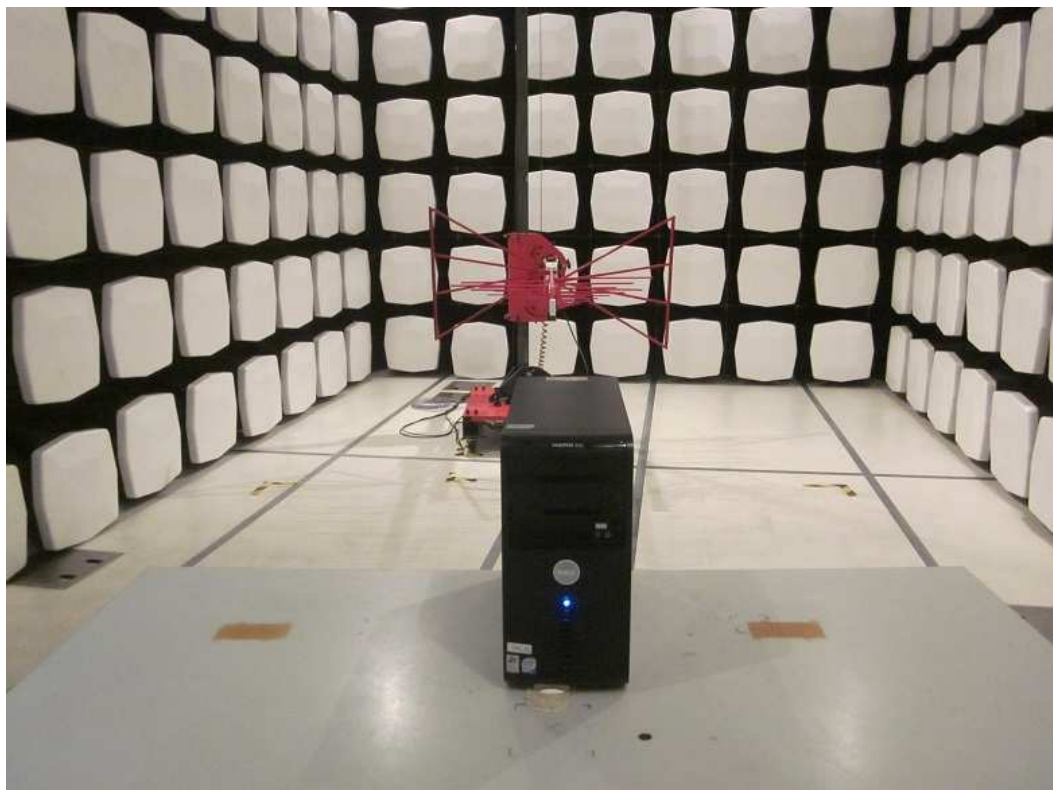

FCC ID: XENGD001
PHOTOGRAPH OF THE PRODUCT
Measurement of Radiated Emission Test Set Up

Measurement of Radiated Emission Test Set Up

FCC ID: XENGD001
PHOTOGRAPH OF THE PRODUCT
Measurement of Radiated Emission Test Set Up

Measurement of Conducted Emission Test Set Up