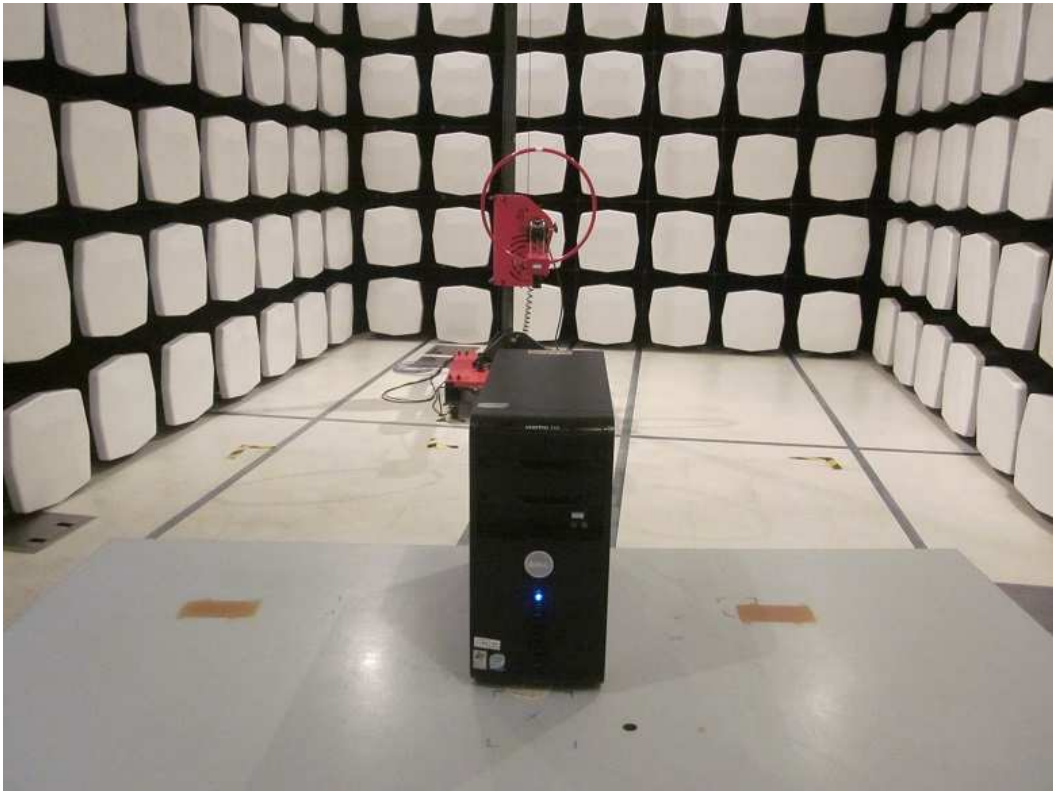

FCC ID: XENGD001
PHOTOGRAPH OF THE PRODUCT
Measurement of Radiated Emission Test Set Up

Measurement of Radiated Emission Test Set Up

FCC ID: XENGD001
PHOTOGRAPH OF THE PRODUCT
Measurement of Radiated Emission Test Set Up

Measurement of Conducted Emission Test Set Up