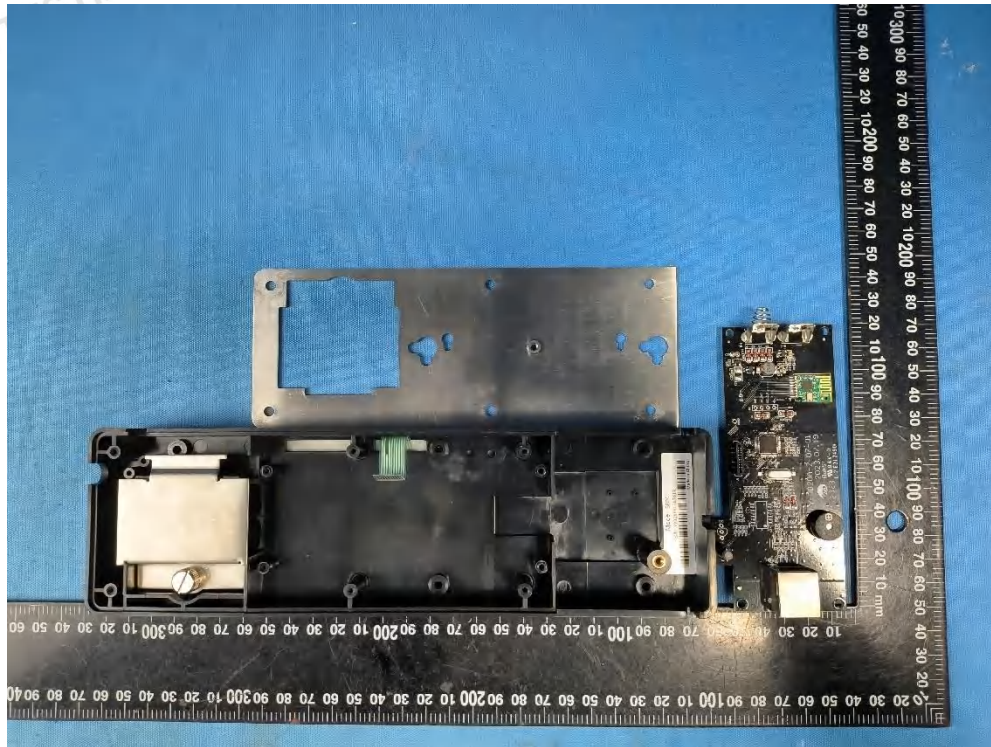

Internal Photos

***** End of Reprt *****

Shenzhen CTA Testing Technology Co., Ltd.

Room 106, Building 1, Yibaolai Industrial Park, Qiaotou Community, Fuhai Street, Bao'an District, Shenzhen, China
Tel:+86-755 2322 5875 E-mail:cta@cta-test.cn Web:http://www.cta-test.cn