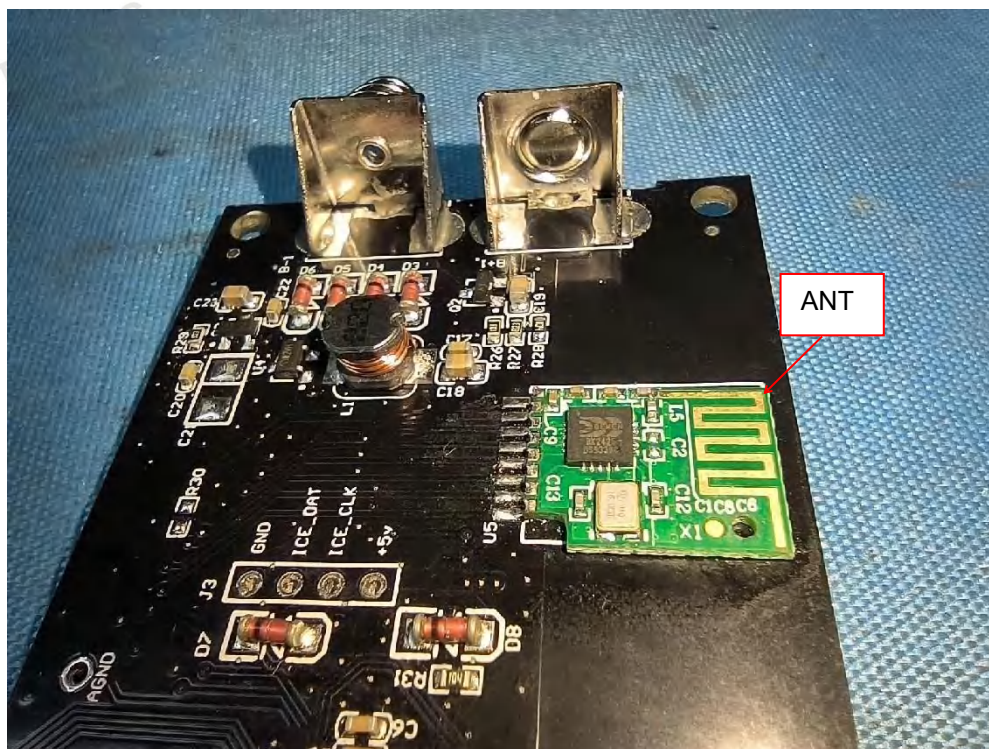

Internal Photos

***** End of Reprt *****

Shenzhen CTA Testing Technology Co., Ltd.

Room 106, Building 1, Yibaolai Industrial Park, Qiaotou Community, Fuhai Street, Bao'an District, Shenzhen, China
Tel:+86-755 2322 5875 E-mail:cta@cta-test.cn Web:http://www.cta-test.cn