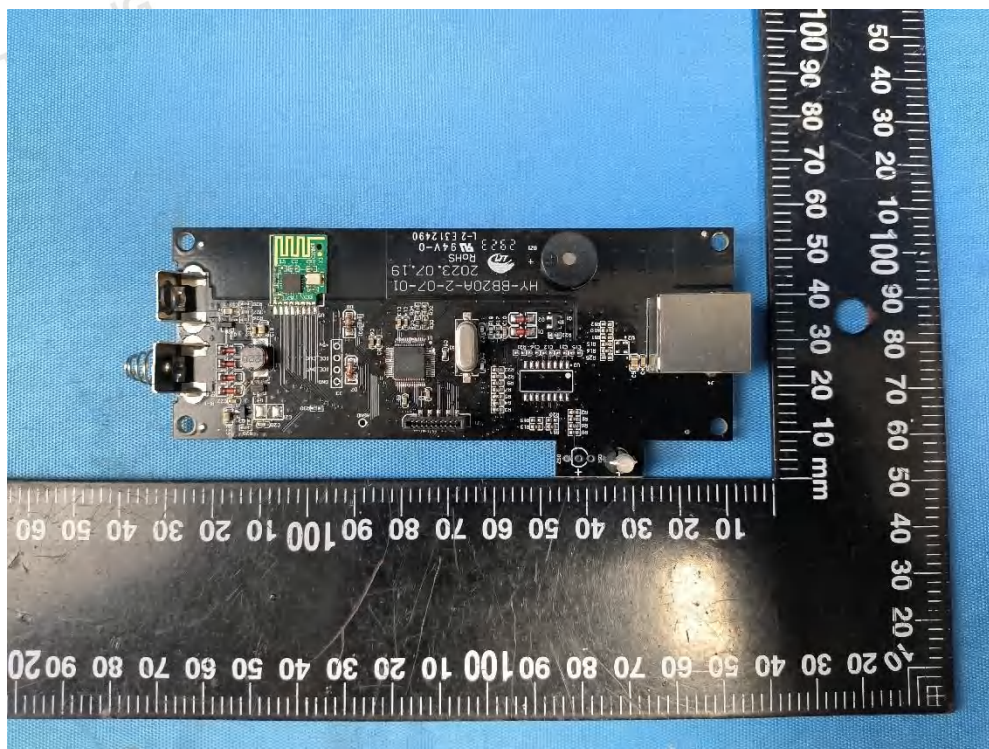

Internal Photos

***** End of Reprt *****

Shenzhen CTA Testing Technology Co., Ltd.

Room 106, Building 1, Yibaolai Industrial Park, Qiaotou Community, Fuhai Street, Bao'an District, Shenzhen, China
Tel:+86-755 2322 5875 E-mail:cta@cta-test.cn Web:http://www.cta-test.cn