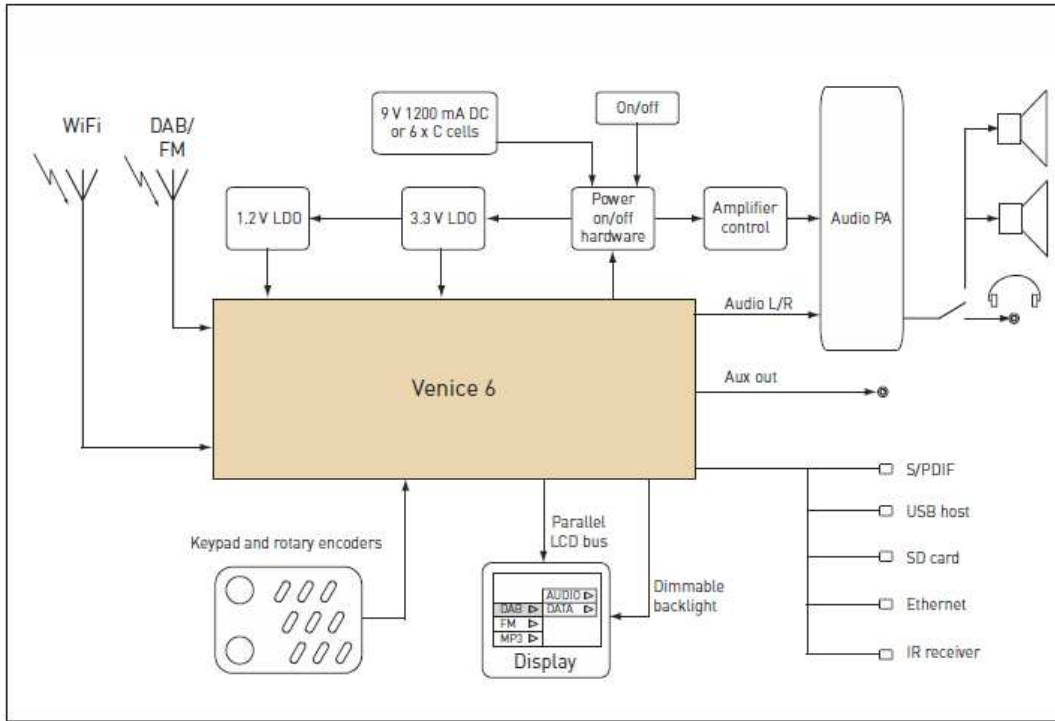

AG-H600NT BLOCK DIAGRAM

Venice block diagram

Master mode application

WiFi Module Block Diagram

Block diagram of 88W8686