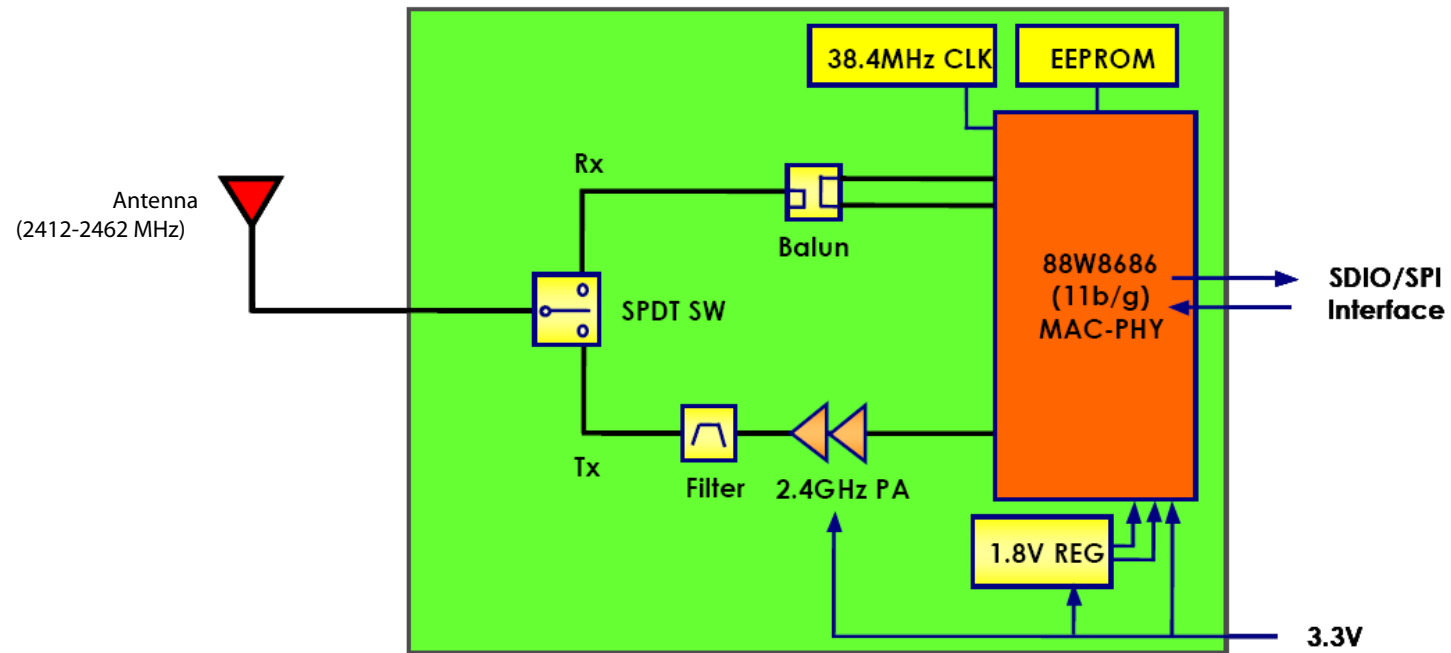

AG-H600NT BLOCK DIAGRAM

Venice block diagram

Master mode application

WiFi Module Block Diagram

Block diagram of 88W8686