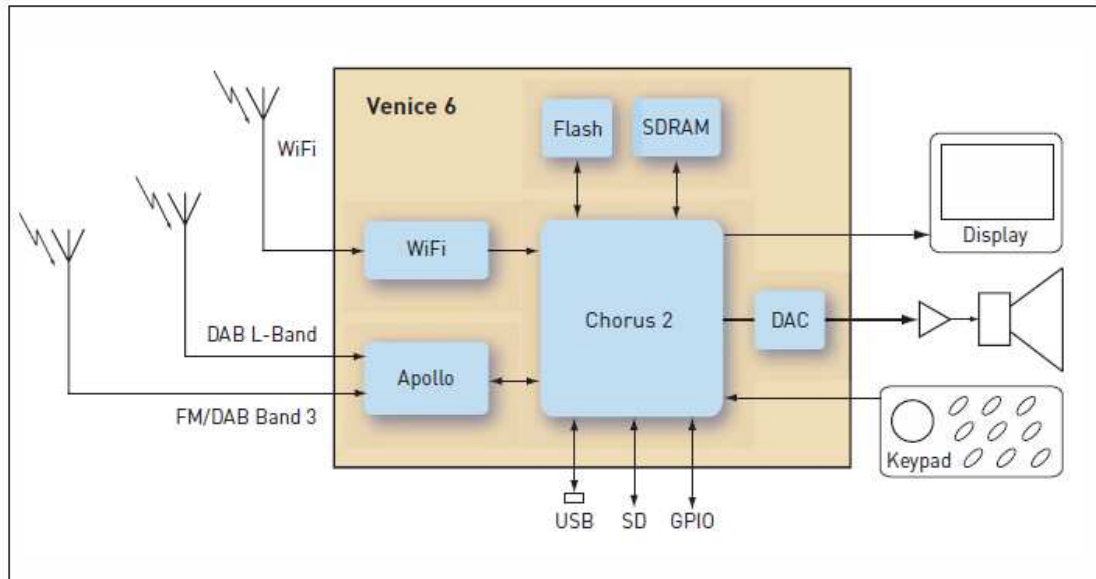

AG-H600NT BLOCK DIAGRAM

Venice block diagram

Master mode application

WiFi Module Block Diagram

Block diagram of 88W8686