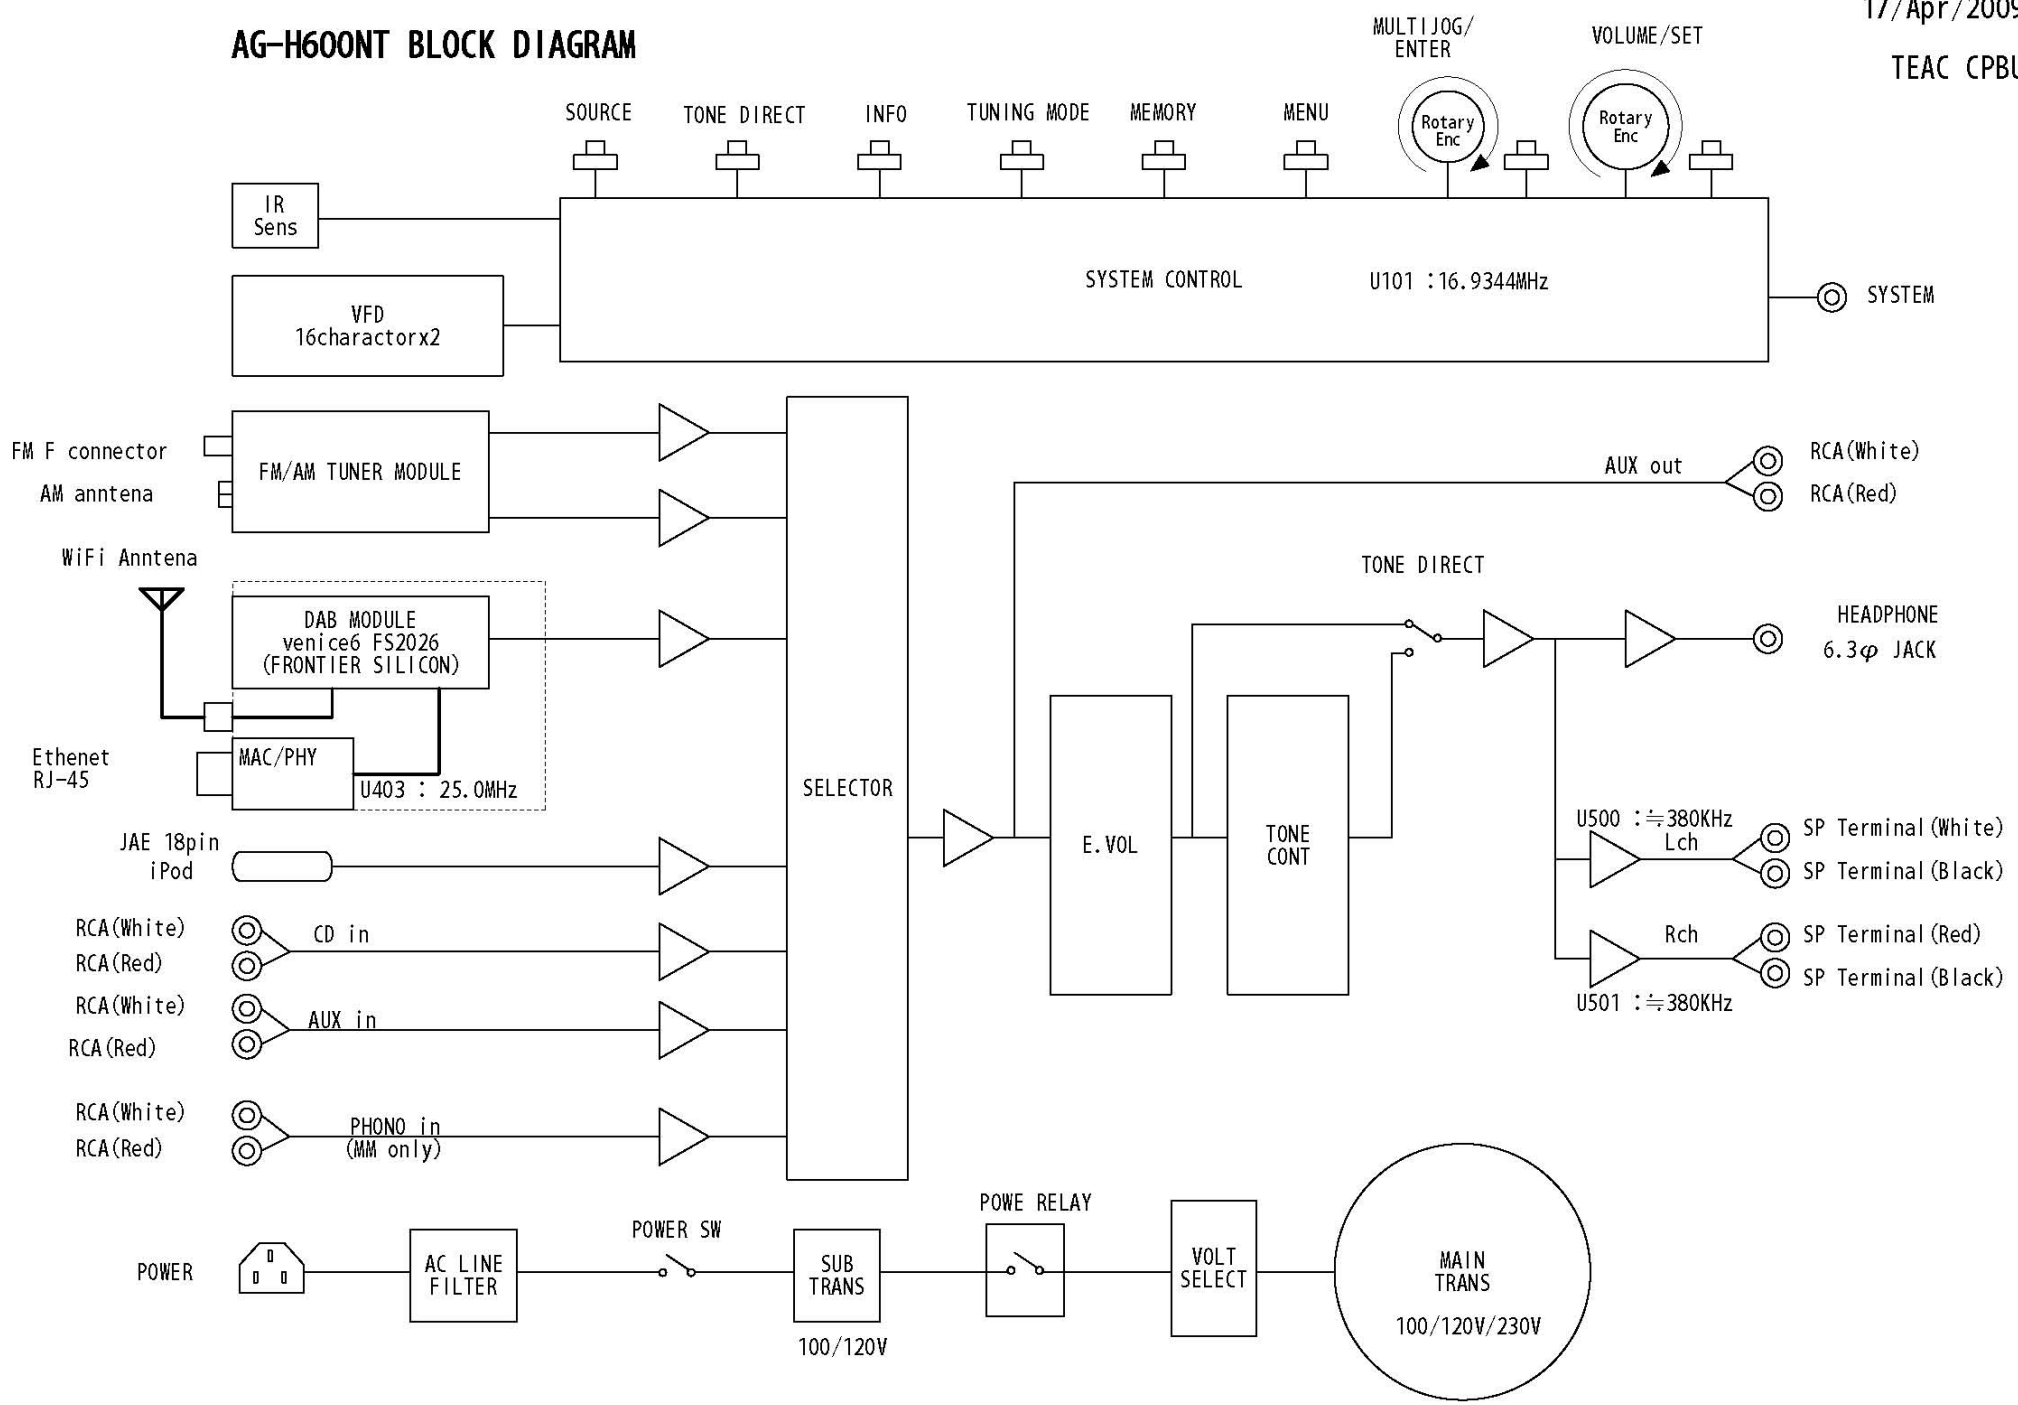

AG-H600NT BLOCK DIAGRAM

Venice block diagram

Master mode application

WiFi Module Block Diagram

Block diagram of 88W8686