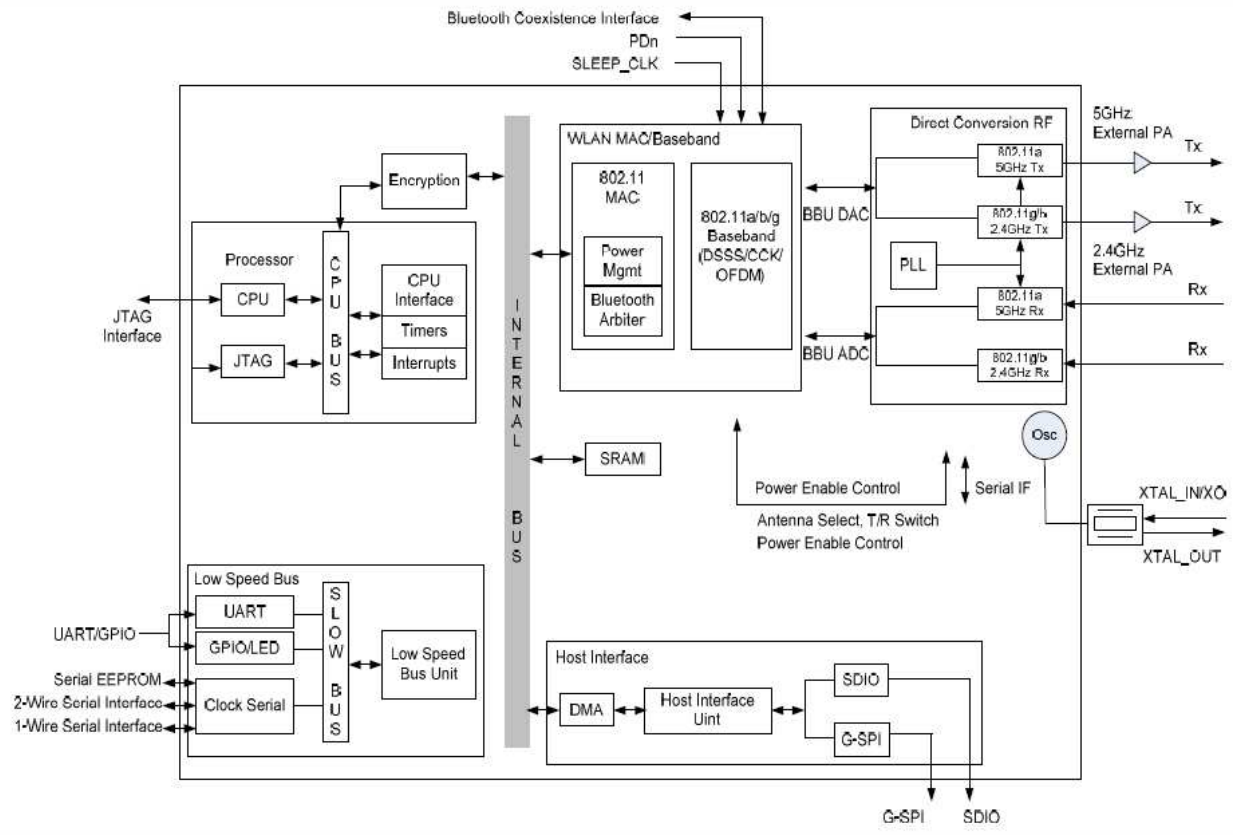

AG-H600NT BLOCK DIAGRAM

Venice block diagram

Master mode application

WiFi Module Block Diagram

Block diagram of 88W8686