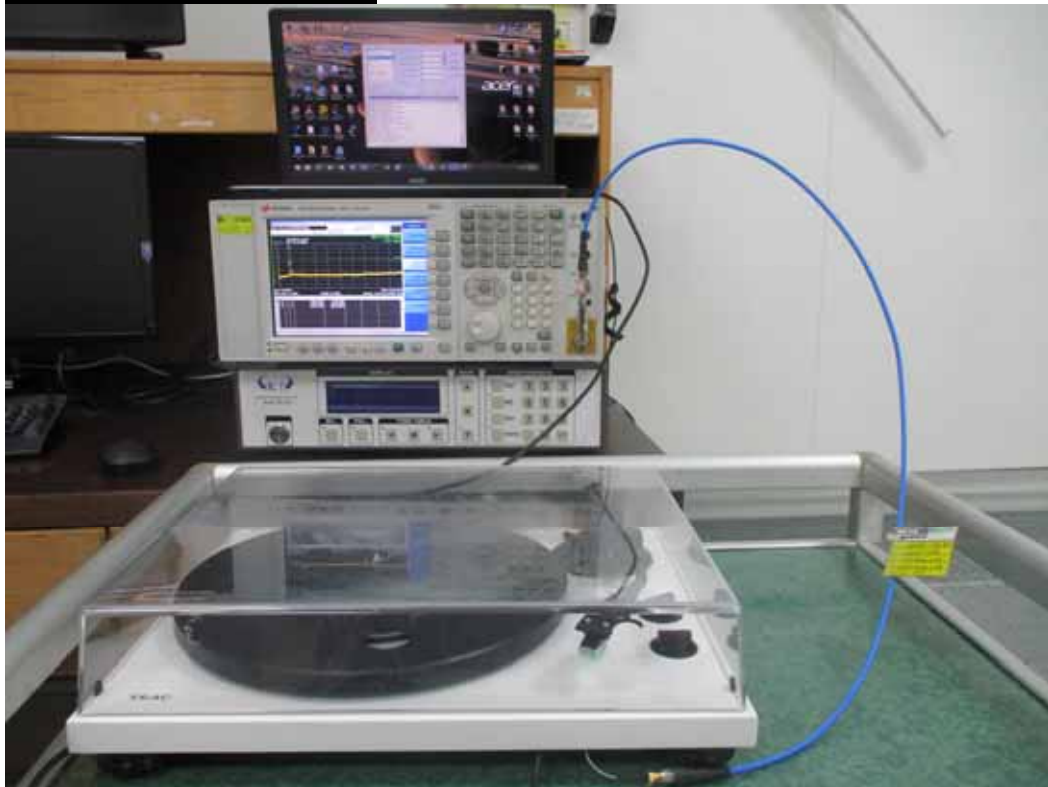

APPENDIX I PHOTOGRPHS OF TEST SETUP

Below 1GHz

RADIATED RF MEASUREMENT SETUP

RF CONDUCTED SETUP

CONDUCTED EMISSION MEASUREMENT SETUP

MODE: NORMAL OPERATION