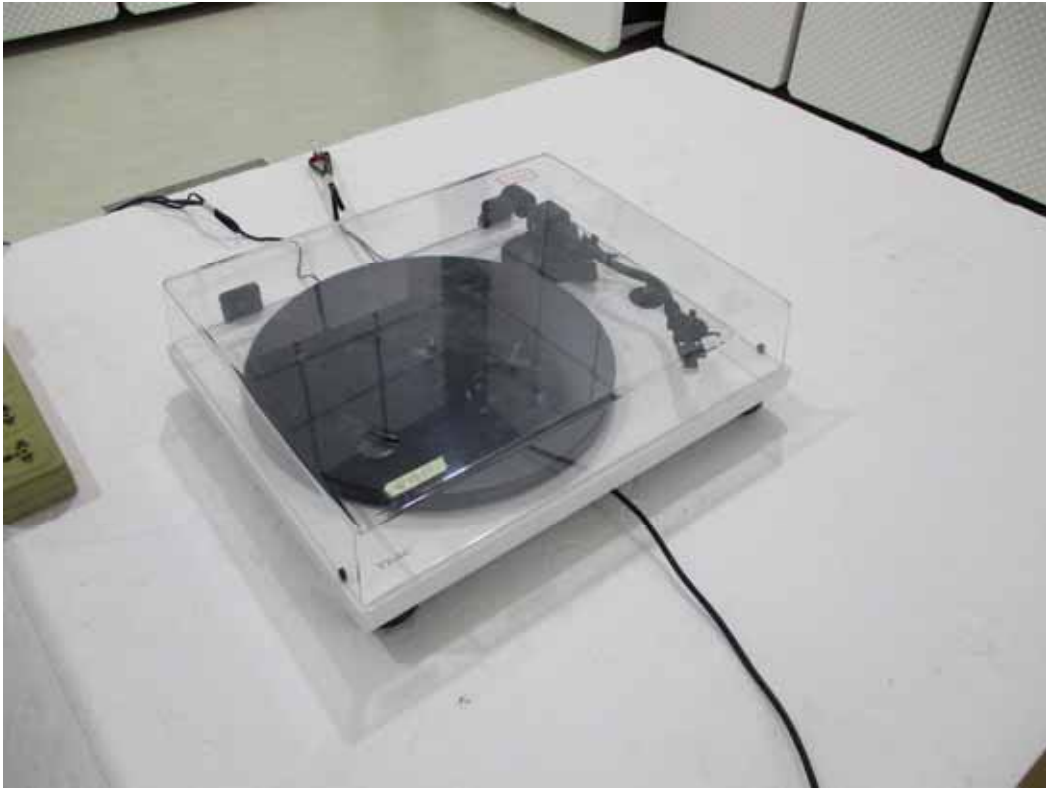

APPENDIX I PHOTOGRPHS OF TEST SETUP

Below 1GHz

RADIATED RF MEASUREMENT SETUP

RF CONDUCTED SETUP

CONDUCTED EMISSION MEASUREMENT SETUP

MODE: NORMAL OPERATION