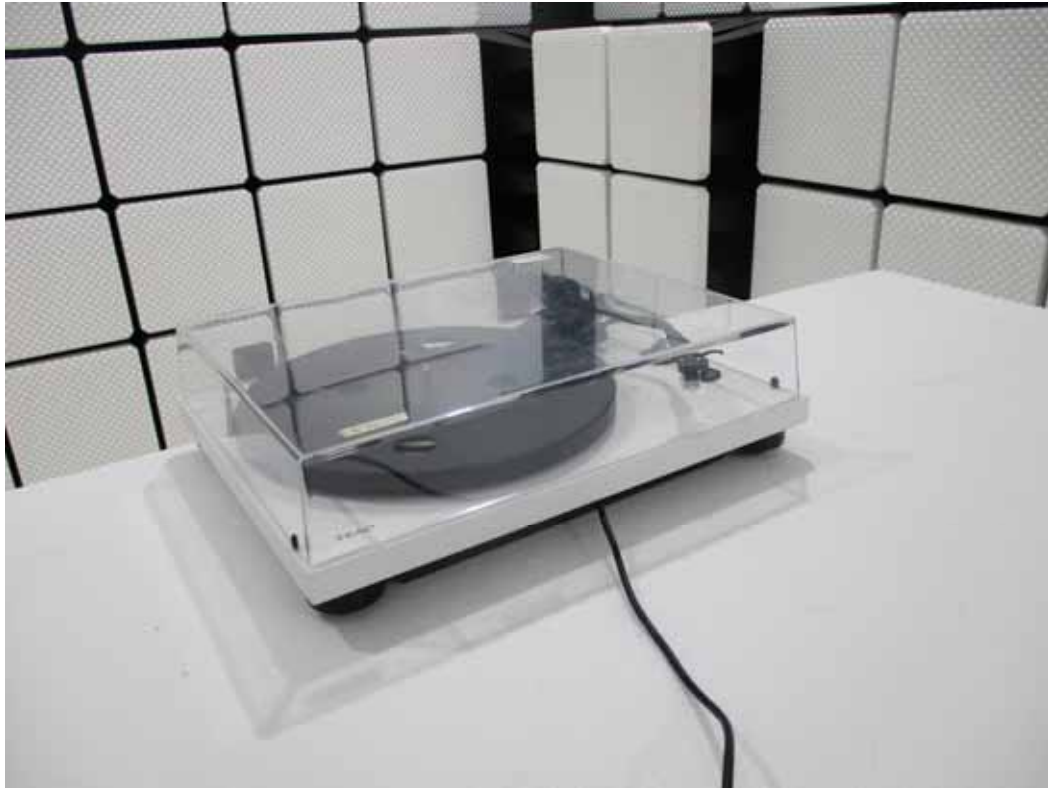

APPENDIX I PHOTOGRPHS OF TEST SETUP

Below 1GHz

RADIATED RF MEASUREMENT SETUP

RF CONDUCTED SETUP

CONDUCTED EMISSION MEASUREMENT SETUP

MODE: NORMAL OPERATION