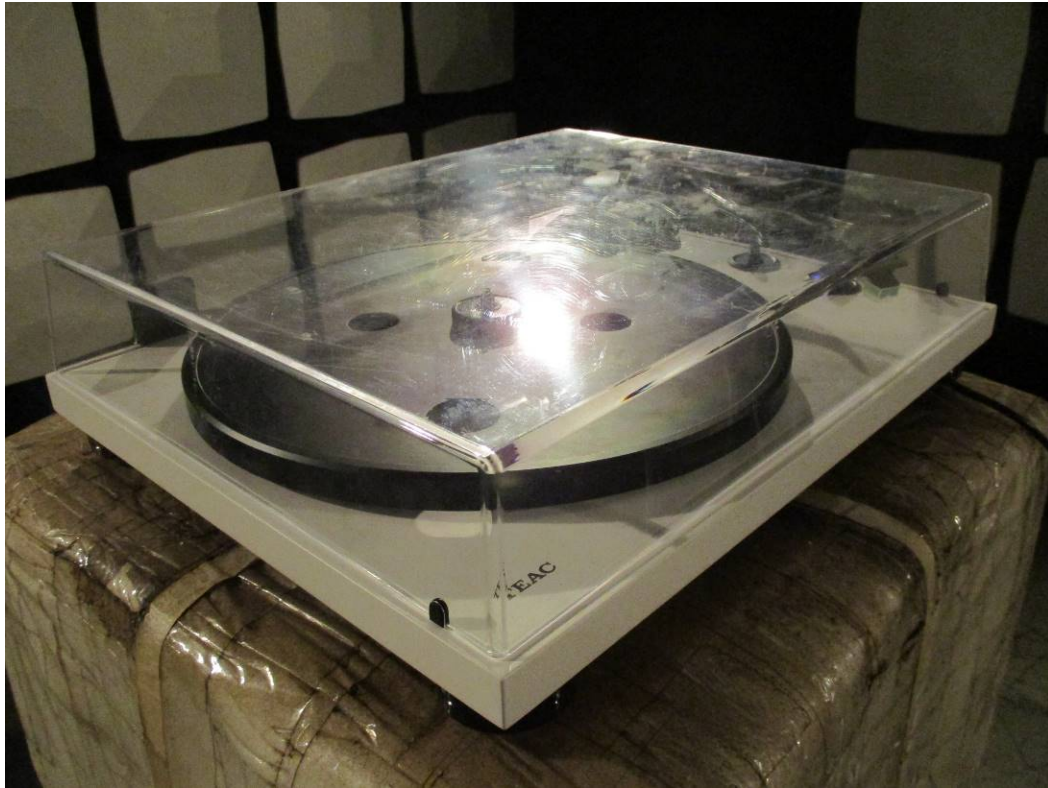

APPENDIX I PHOTOGRPHS OF TEST SETUP

RADIATED EMISSION MEASUREMENT SETUP

Below 1GHz

RADIATED RF MEASUREMENT SETUP

RF CONDUCTED SETUP

CONDUCTED EMISSION MEASUREMENT SETUP
MODE: NORMAL OPERATION