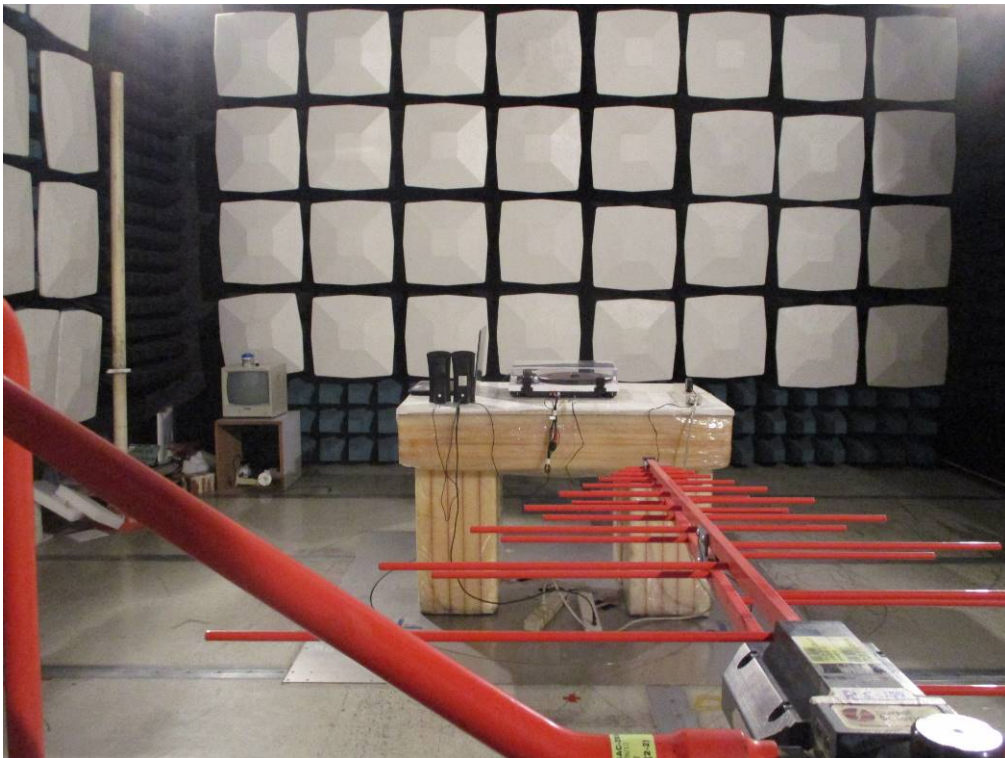

APPENDIX I PHOTOGRPHS OF TEST SETUP

RADIATED EMISSION MEASUREMENT SETUP

Below 1GHz

RADIATED RF MEASUREMENT SETUP

RF CONDUCTED SETUP

CONDUCTED EMISSION MEASUREMENT SETUP
MODE: NORMAL OPERATION