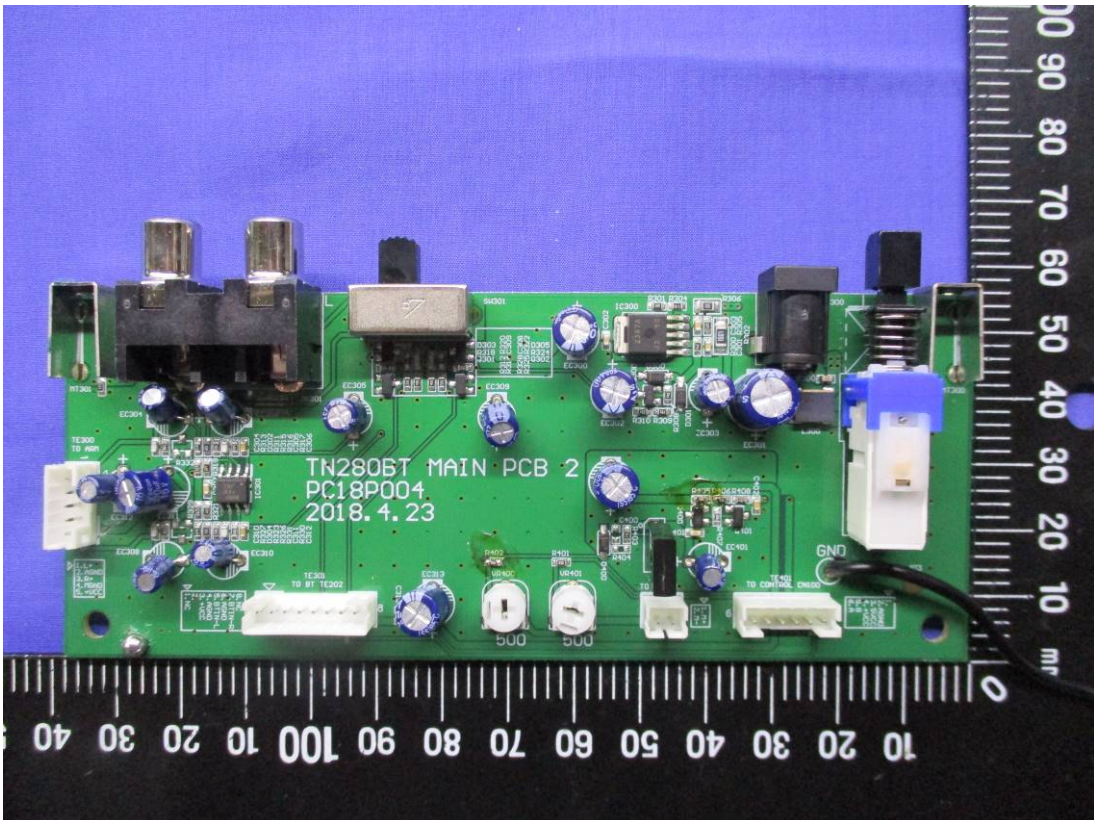

Report No.: TMTN2203000290NR

Internal Photo

Model: TN-280BT

Antenna