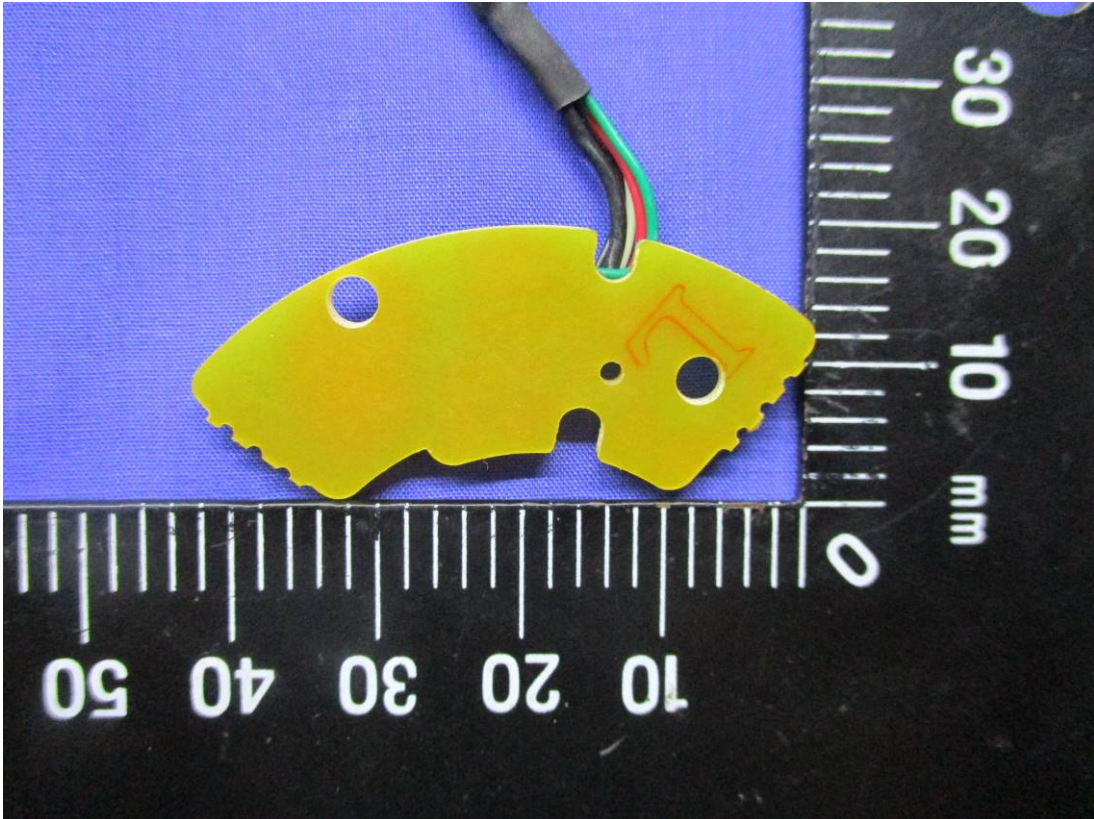

Report No.: TMTN2203000290NR

Internal Photo

Model: TN-280BT

Antenna