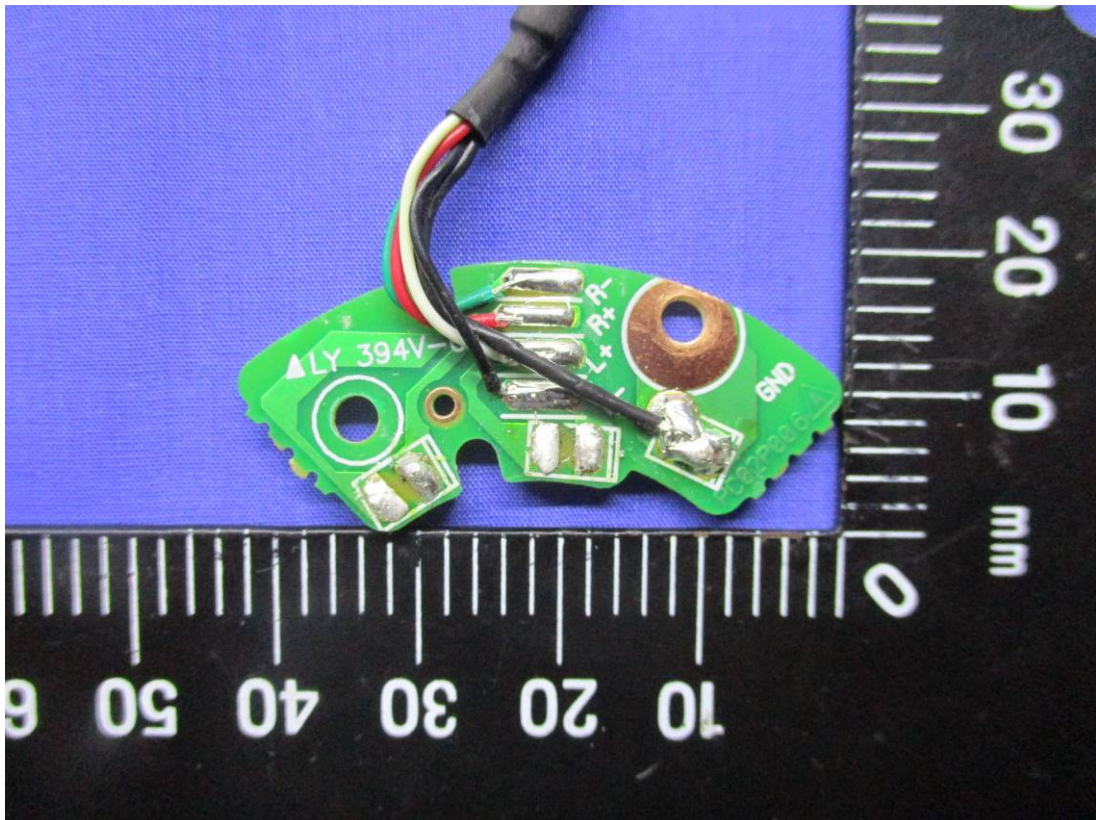

Report No.: TMTN2203000290NR

Internal Photo

Model: TN-280BT

Antenna