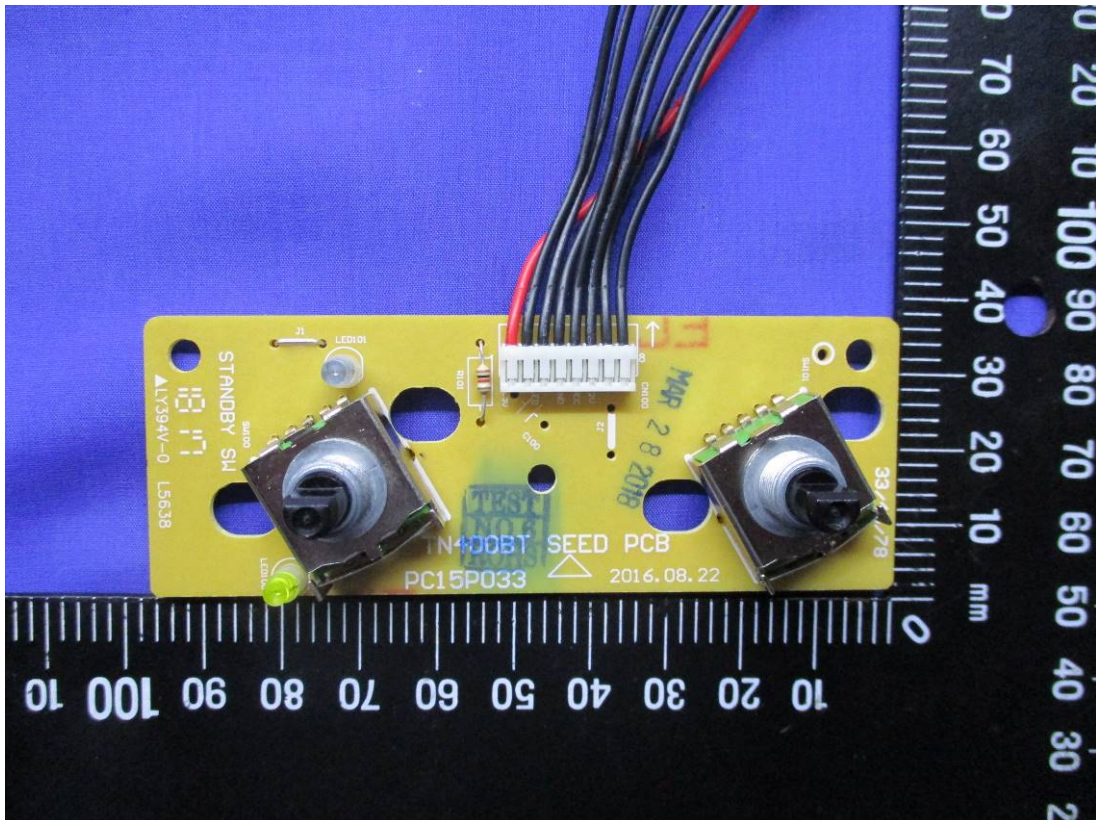

Report No.: TMTN2203000290NR

Internal Photo

Model: TN-280BT

Antenna