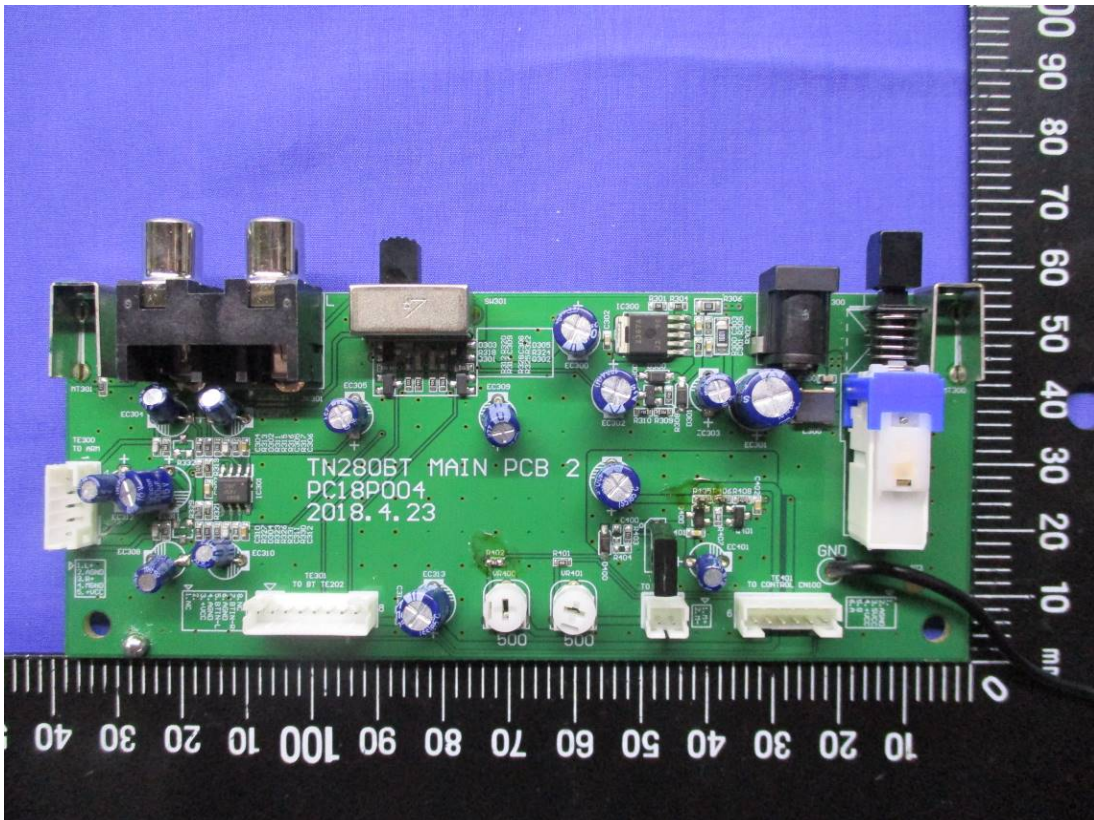

Report No.: TMTN2203000291NR

Internal Photo

Model: TN-280BT

Antenna