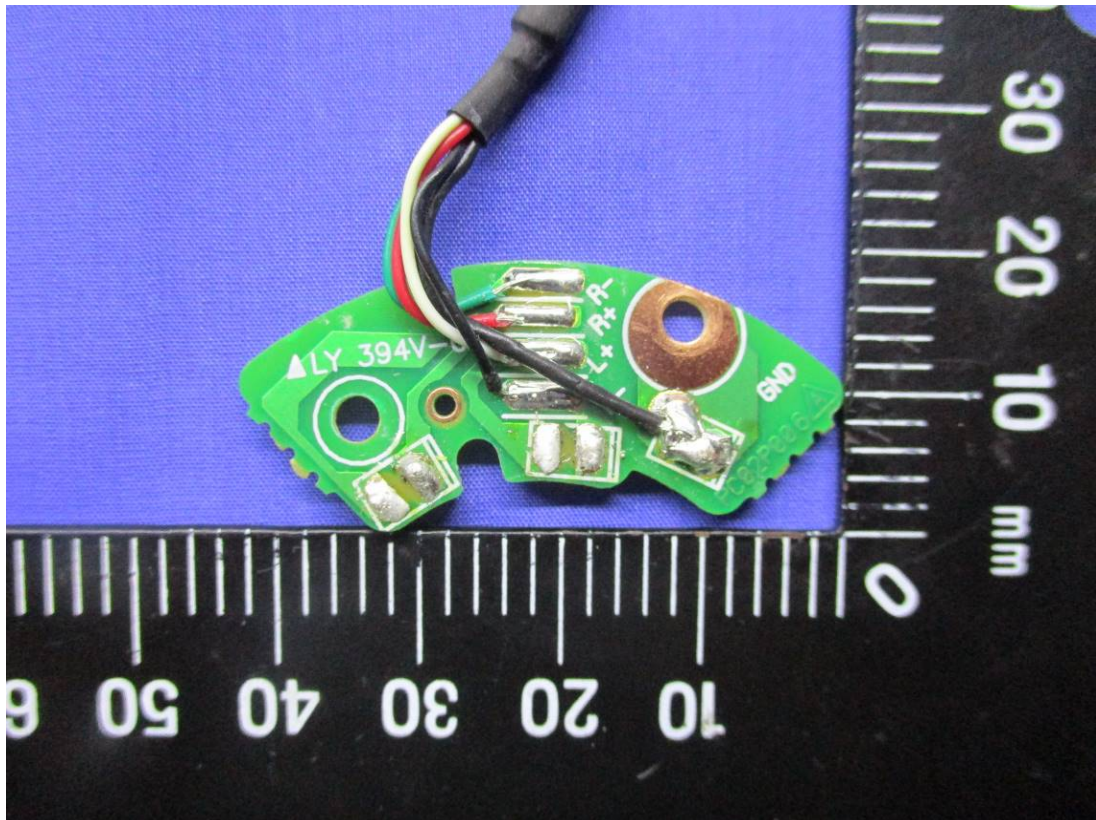

Report No.: TMTN2203000291NR

Internal Photo

Model: TN-280BT

Antenna