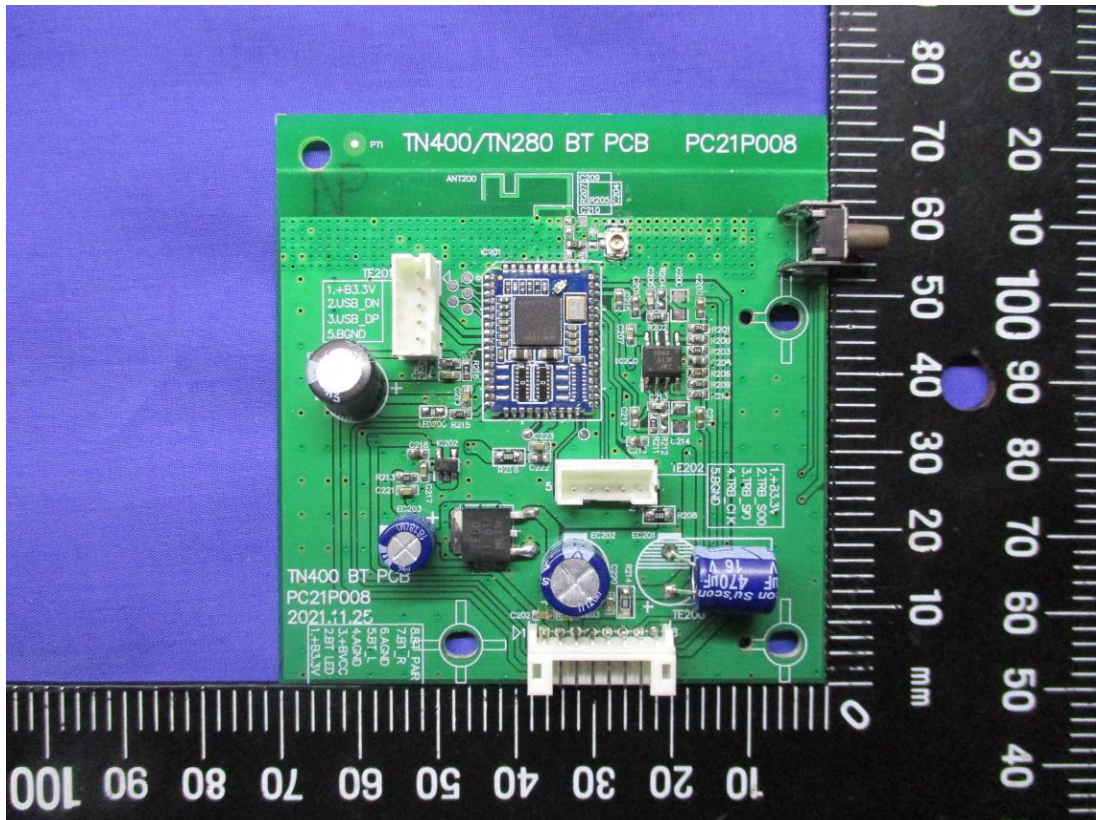

Report No.: TMTN2203000291NR

Internal Photo

Model: TN-280BT

Antenna