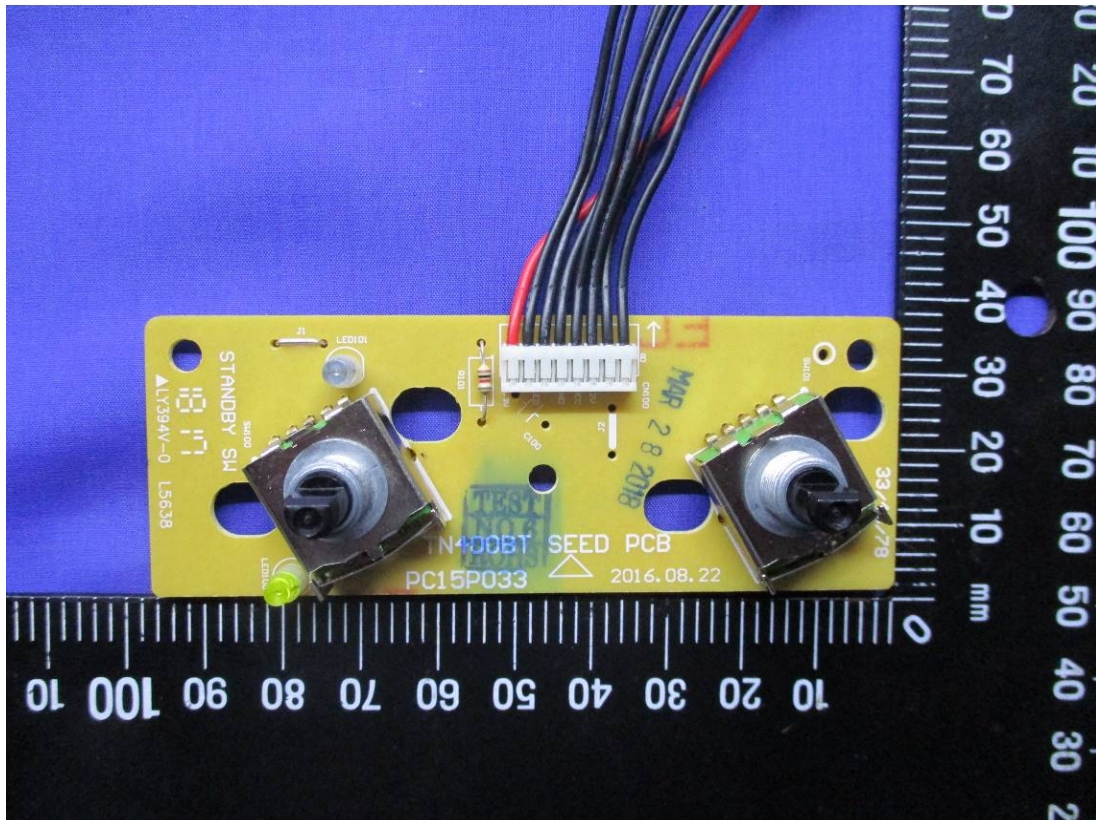

Report No.: TMTN2203000291NR

Internal Photo

Model: TN-280BT

Antenna