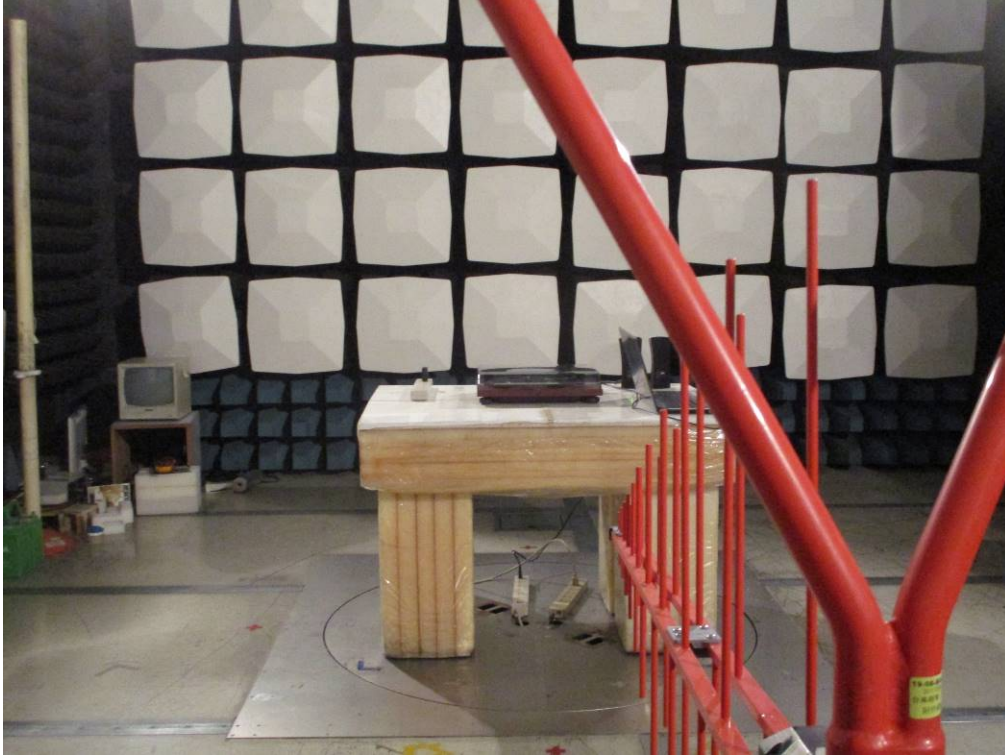

APPENDIX I PHOTOGRPHS OF TEST SETUP

RADIATED EMISSION MEASUREMENT SETUP

Below 1GHz

RADIATED RF MEASUREMENT SETUP

RF CONDUCTED SETUP

CONDUCTED EMISSION MEASUREMENT SETUP
MODE: NORMAL OPERATION