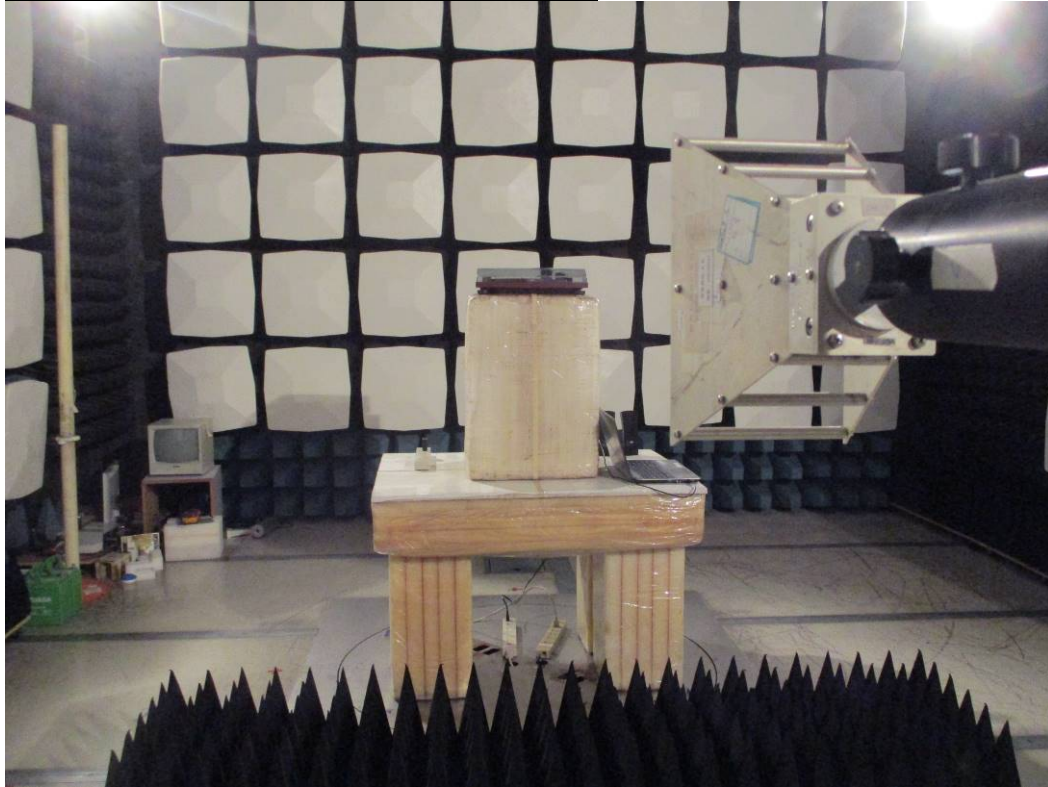

APPENDIX I PHOTOGRPHS OF TEST SETUP

RADIATED EMISSION MEASUREMENT SETUP

Below 1GHz

RADIATED RF MEASUREMENT SETUP

RF CONDUCTED SETUP

CONDUCTED EMISSION MEASUREMENT SETUP
MODE: NORMAL OPERATION