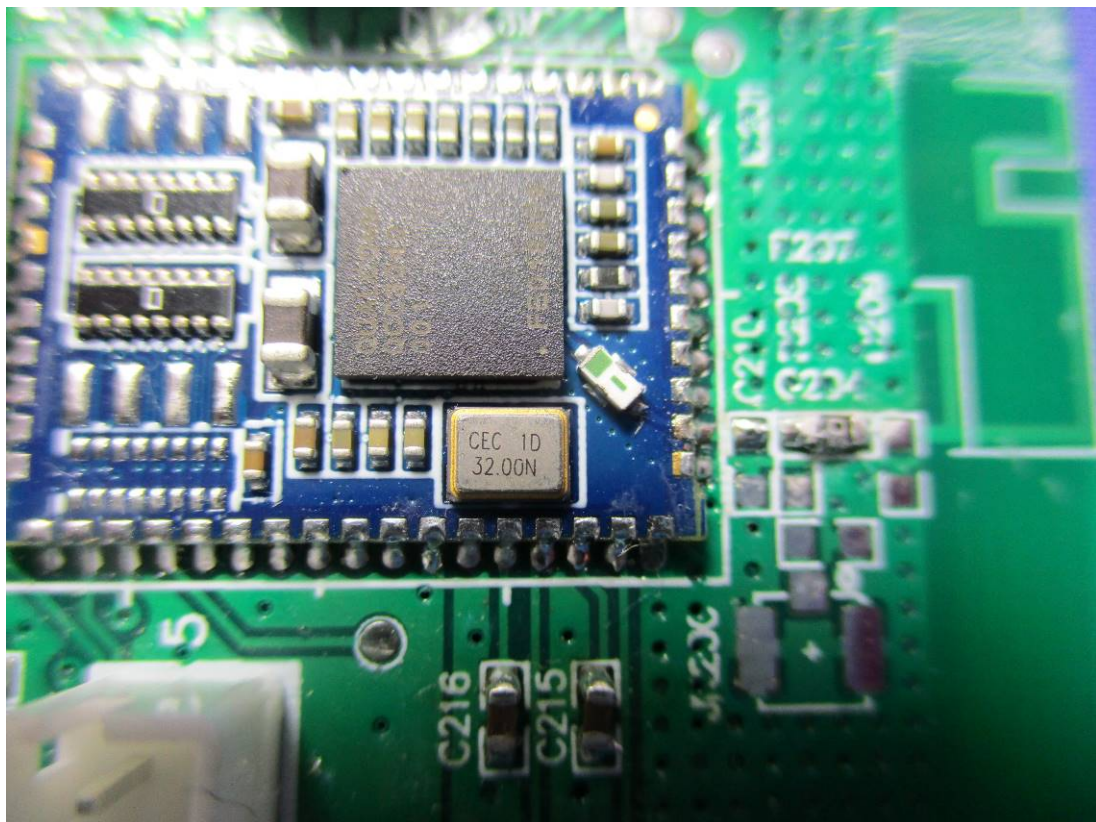

## Internal Photo

Model: TN-180BT

Report No.: TMTN2202000248NR

### Antenna