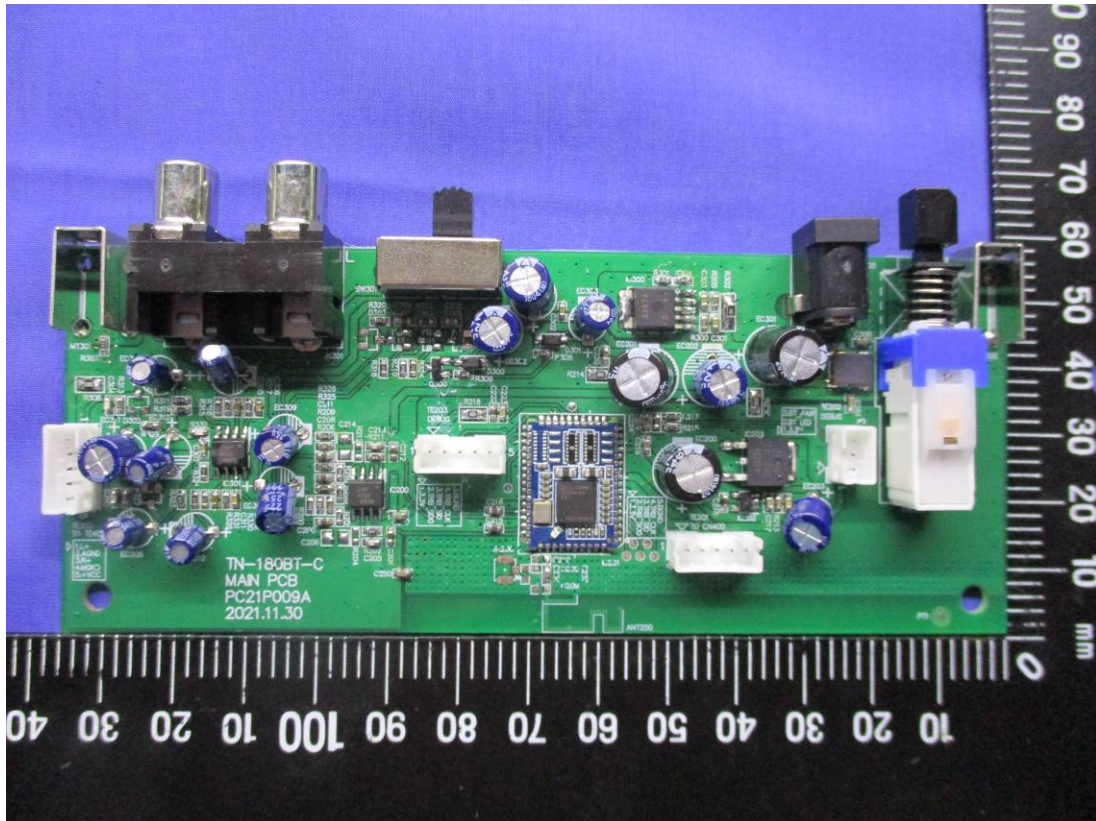

## Internal Photo

Model: TN-180BT

Report No.: TMTN2202000248NR

### Antenna