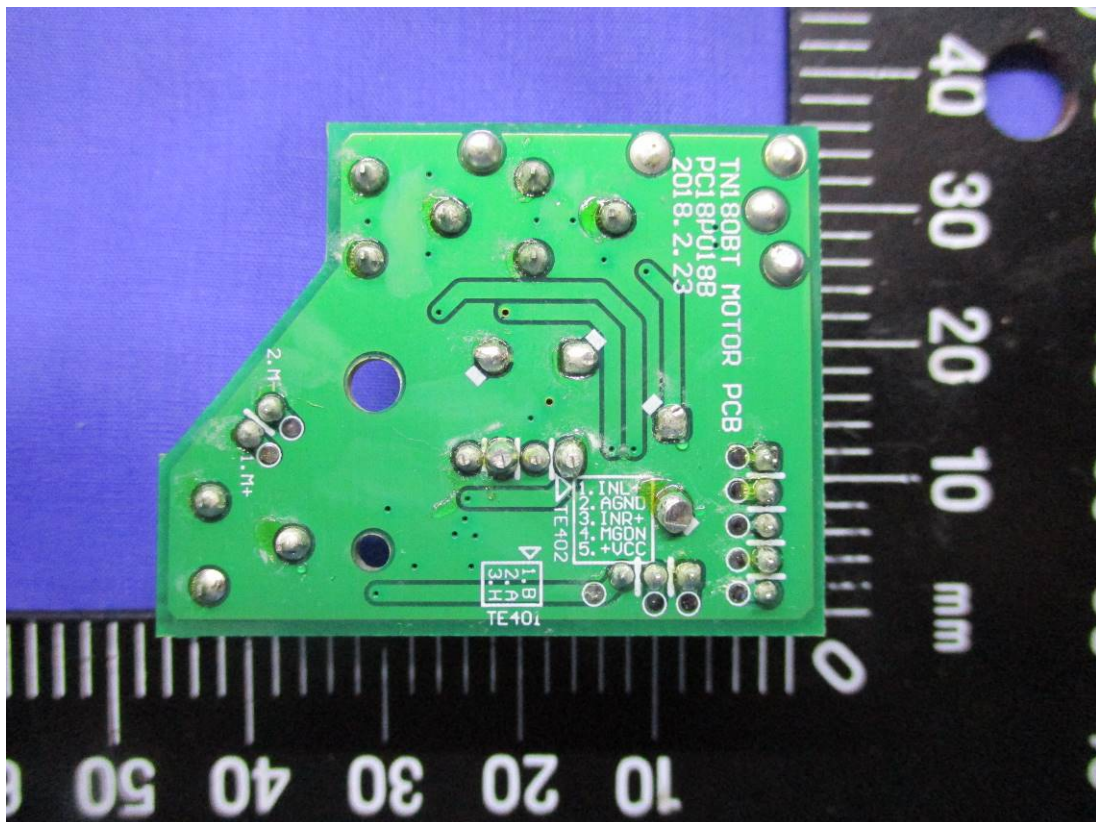

## Internal Photo

Model: TN-180BT

Report No.: TMTN2202000248NR

### Antenna