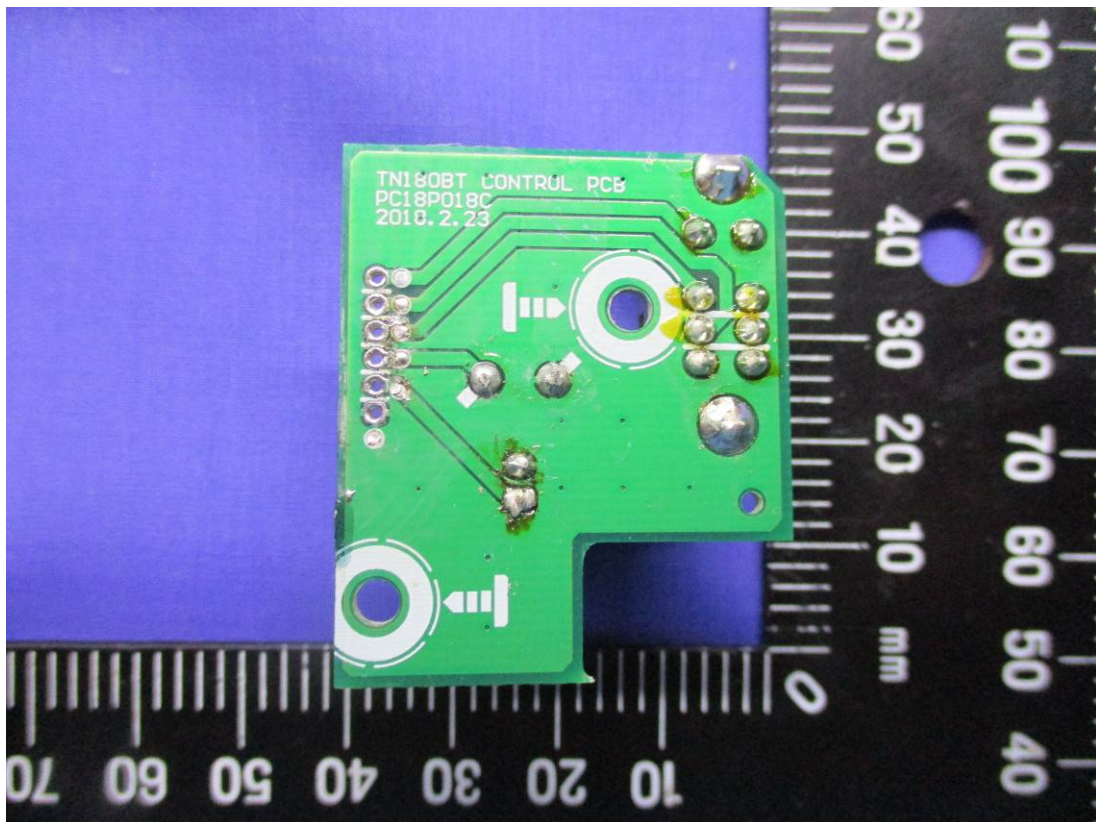

## Internal Photo

Model: TN-180BT

Report No.: TMTN2202000248NR

### Antenna