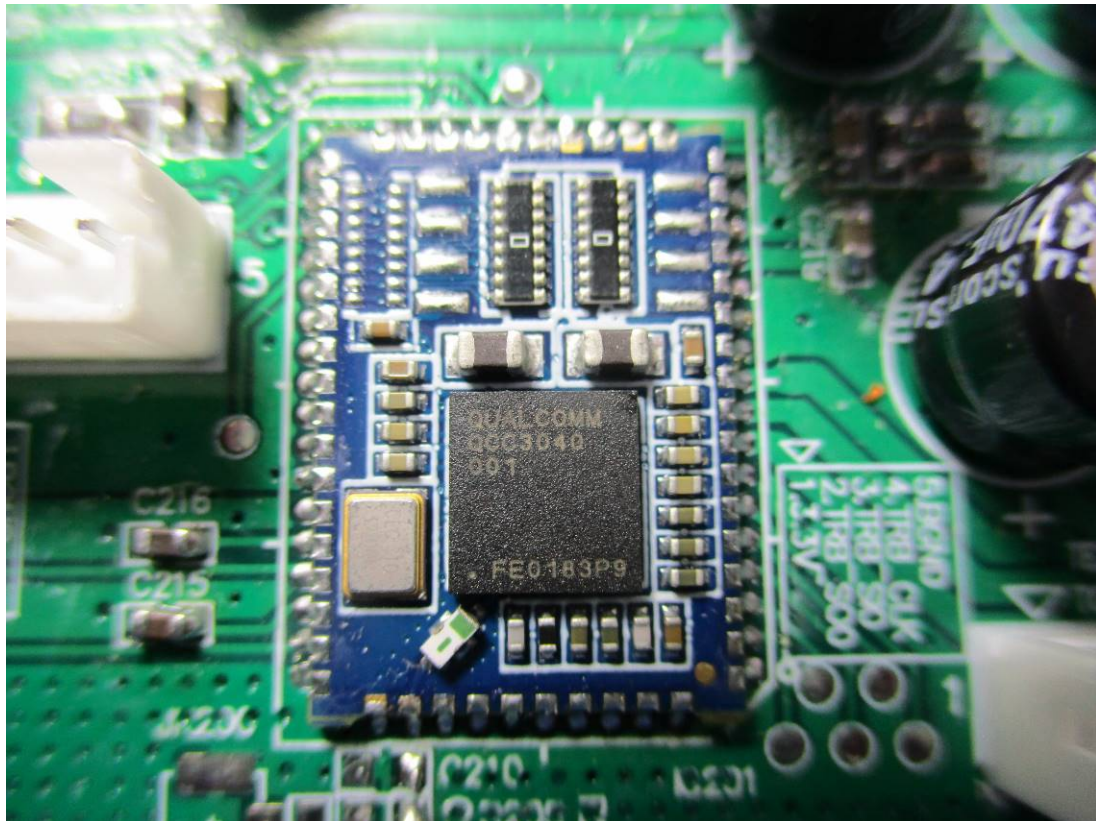

## Internal Photo

Model: TN-180BT

Report No.: TMTN2202000248NR

### Antenna