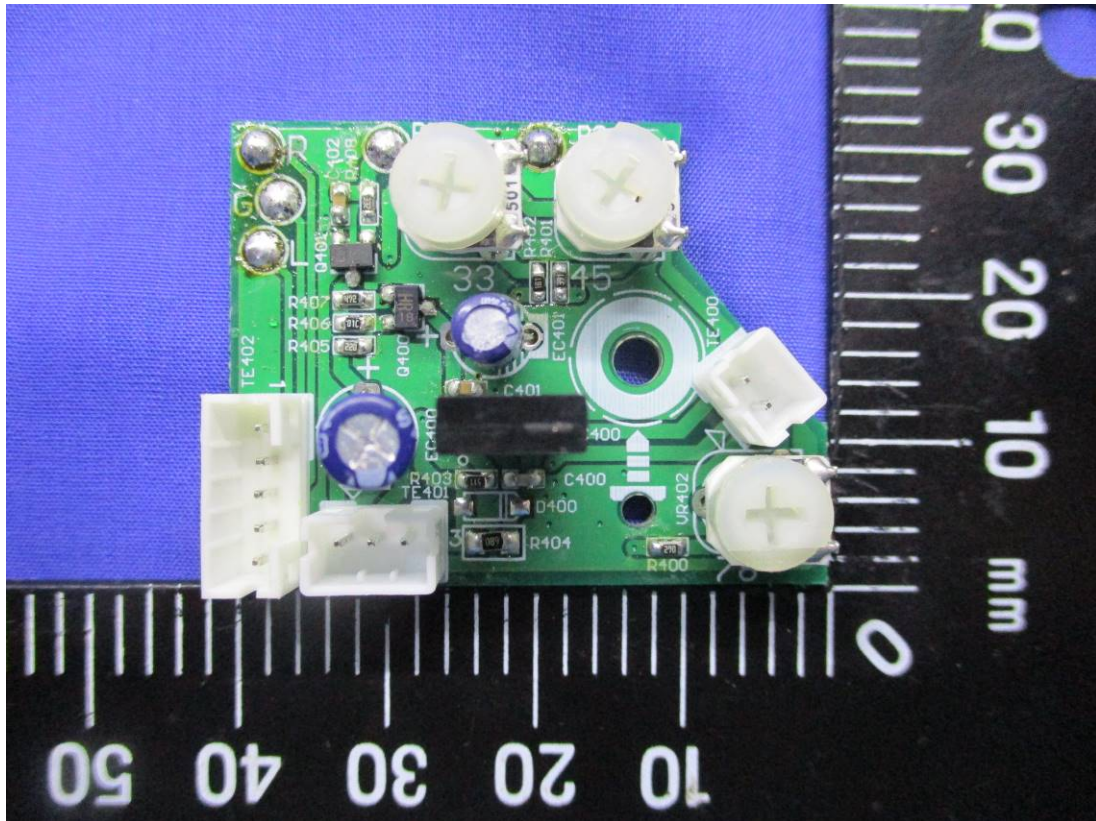

## Internal Photo

Model: TN-180BT

Report No.: TMTN2202000248NR

### Antenna