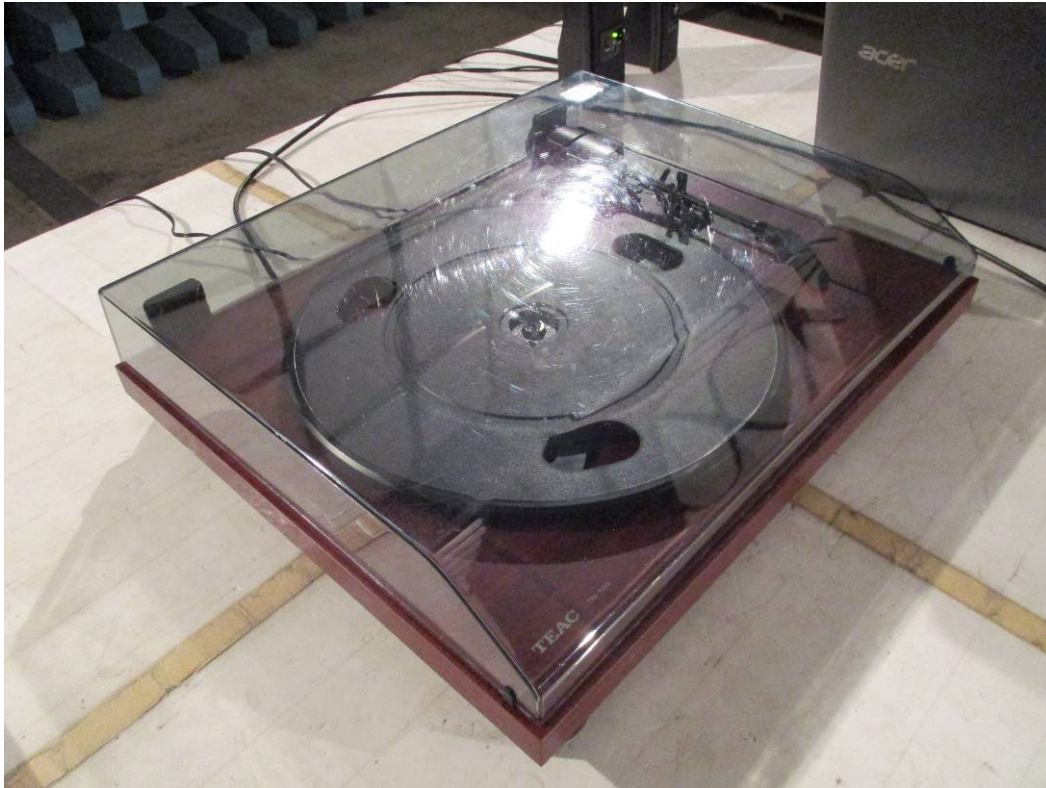

APPENDIX I SETUP PHOTOS

RADIATED EMISSION MEASUREMENT SETUP

Below 1GHz

RADIATED RF MEASUREMENT SETUP

RF CONDUCTED SETUP

CONDUCTED EMISSION MEASUREMENT SETUP

MODE: NORMAL OPERATION