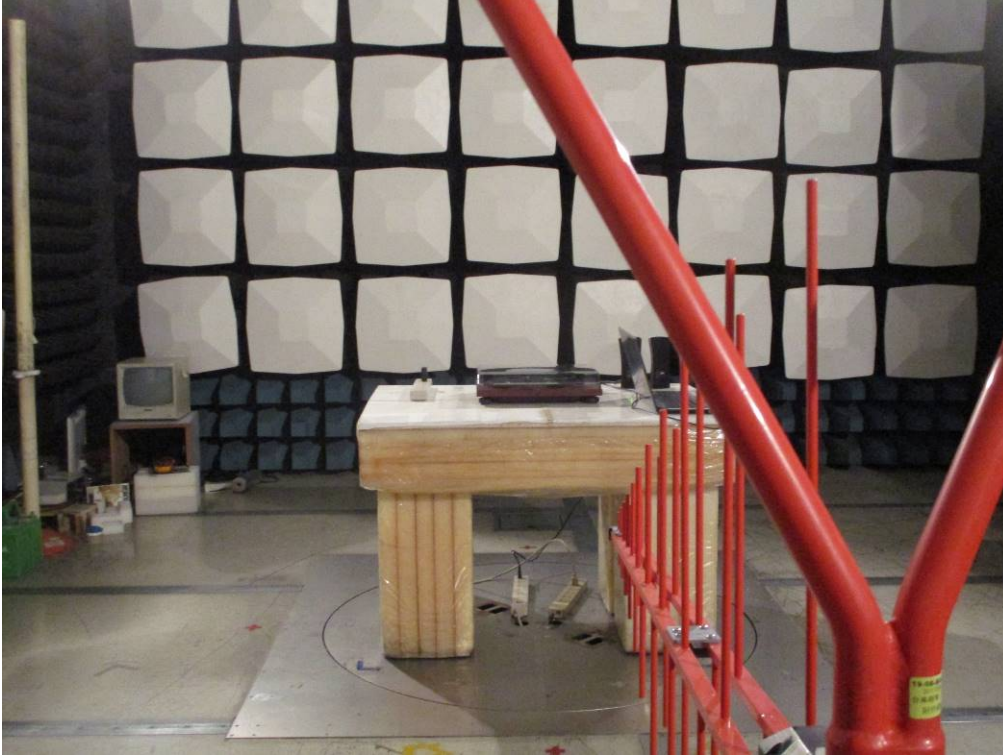

APPENDIX I SETUP PHOTOS

RADIATED EMISSION MEASUREMENT SETUP

Below 1GHz

RADIATED RF MEASUREMENT SETUP

RF CONDUCTED SETUP

CONDUCTED EMISSION MEASUREMENT SETUP

MODE: NORMAL OPERATION