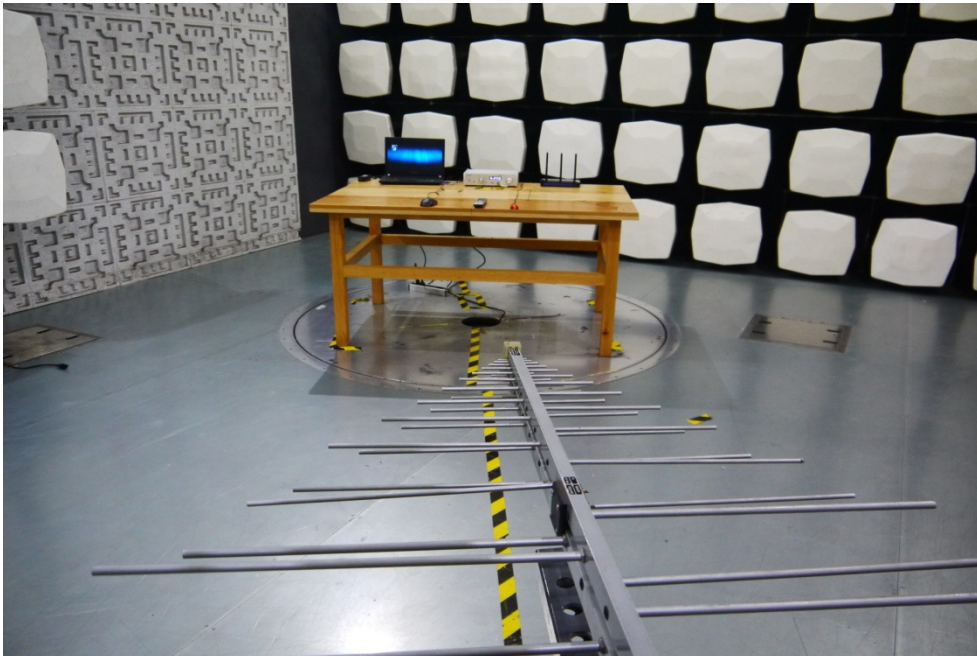

1 Photographs - EUT Test Setup

Test model No.:NT-503

1.1 Conducted Emission

1.2 Radiated Emission

1.3 Radiated Spurious Emission