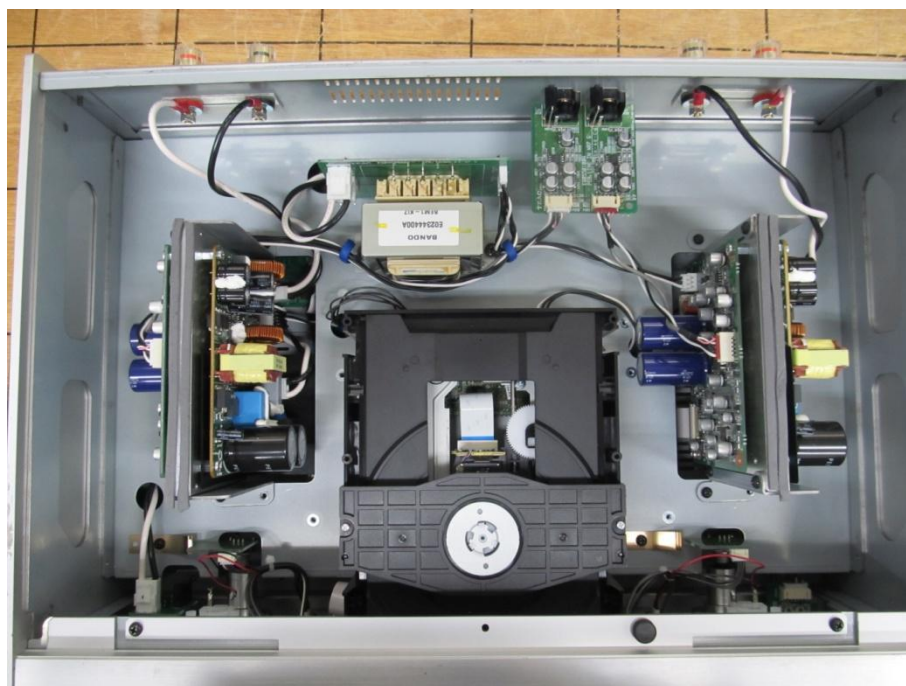

Internal Photographs of EUT

FCC ID : XEG-NR7CD

- Top View -

- Bottom View -

- Top View of Bluetooth Board -

- Bottom View of Bluetooth Board -