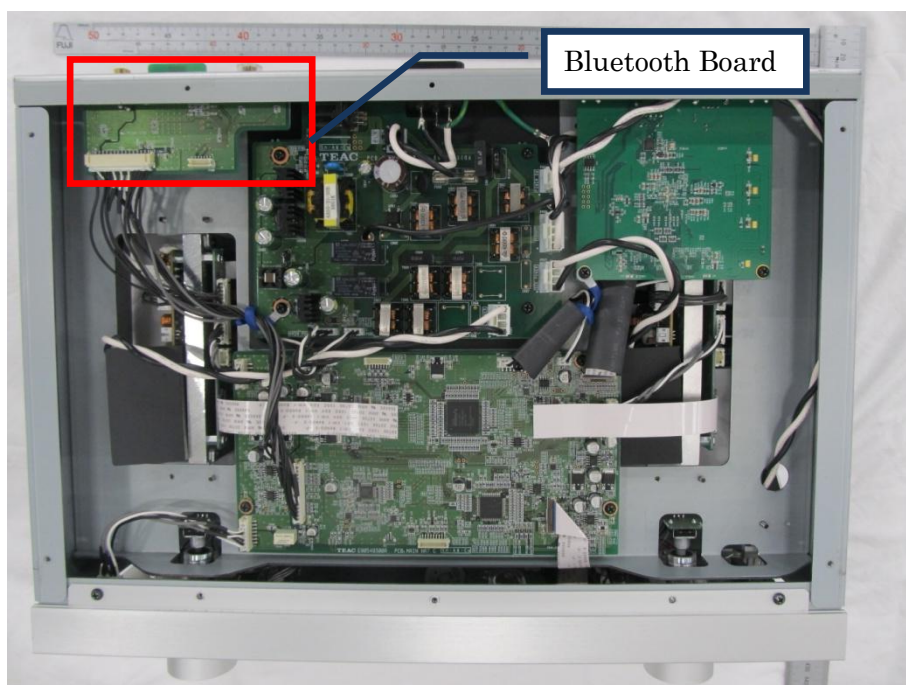

Internal Photographs of EUT

FCC ID : XEG-NR7CD

- Top View -

- Bottom View -

- Top View of Bluetooth Board -

- Bottom View of Bluetooth Board -