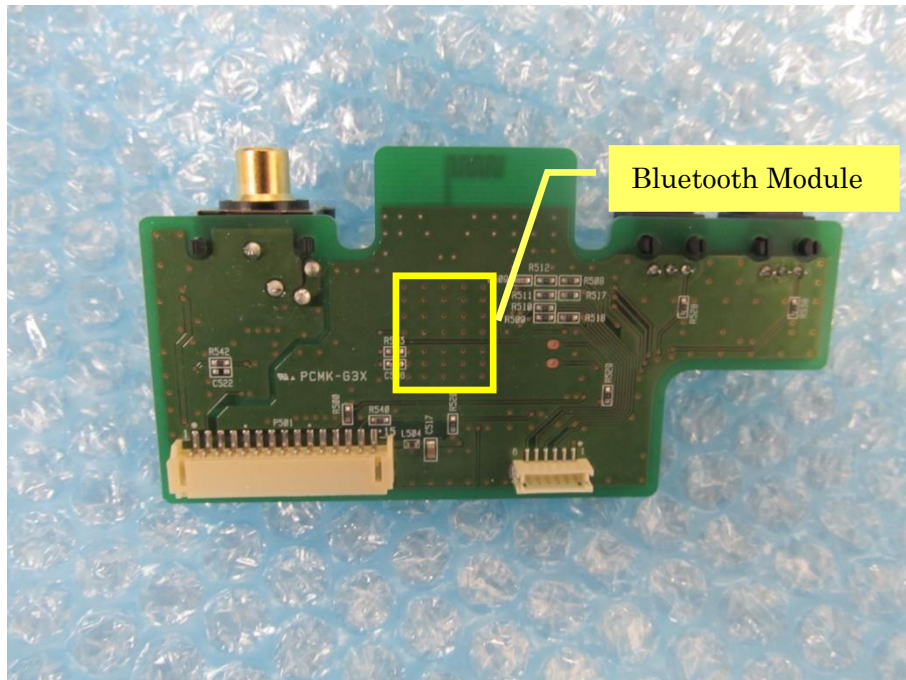

Internal Photographs of EUT

FCC ID : XEG-NR7CD

- Top View -

- Bottom View -

- Top View of Bluetooth Board -

- Bottom View of Bluetooth Board -