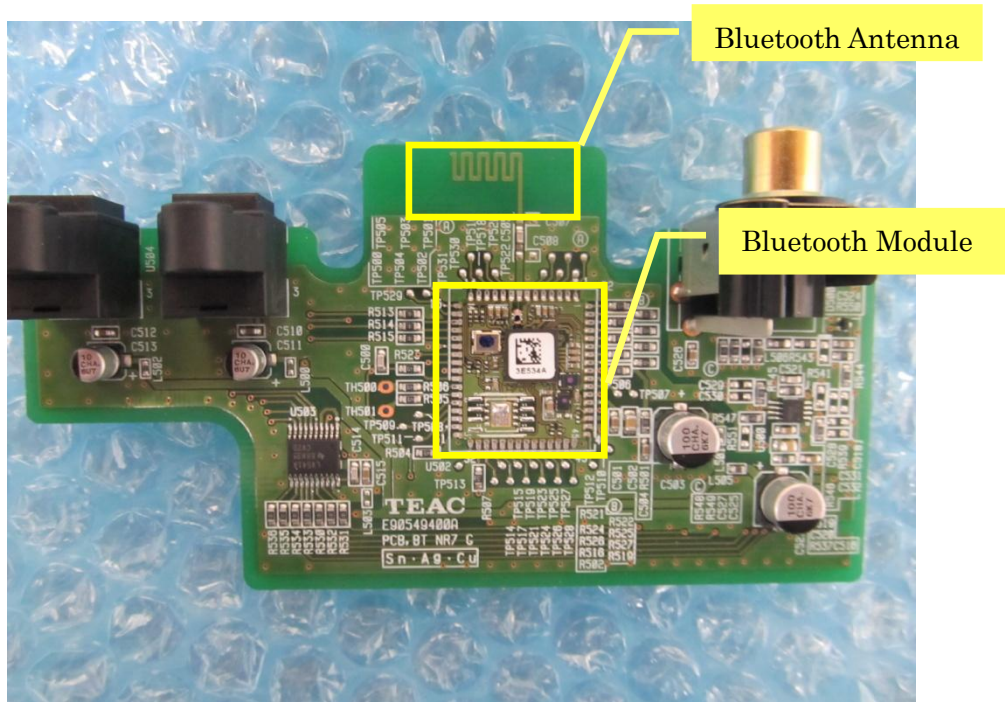

Internal Photographs of EUT

FCC ID : XEG-NR7CD

- Top View -

- Bottom View -

- Top View of Bluetooth Board -

- Bottom View of Bluetooth Board -