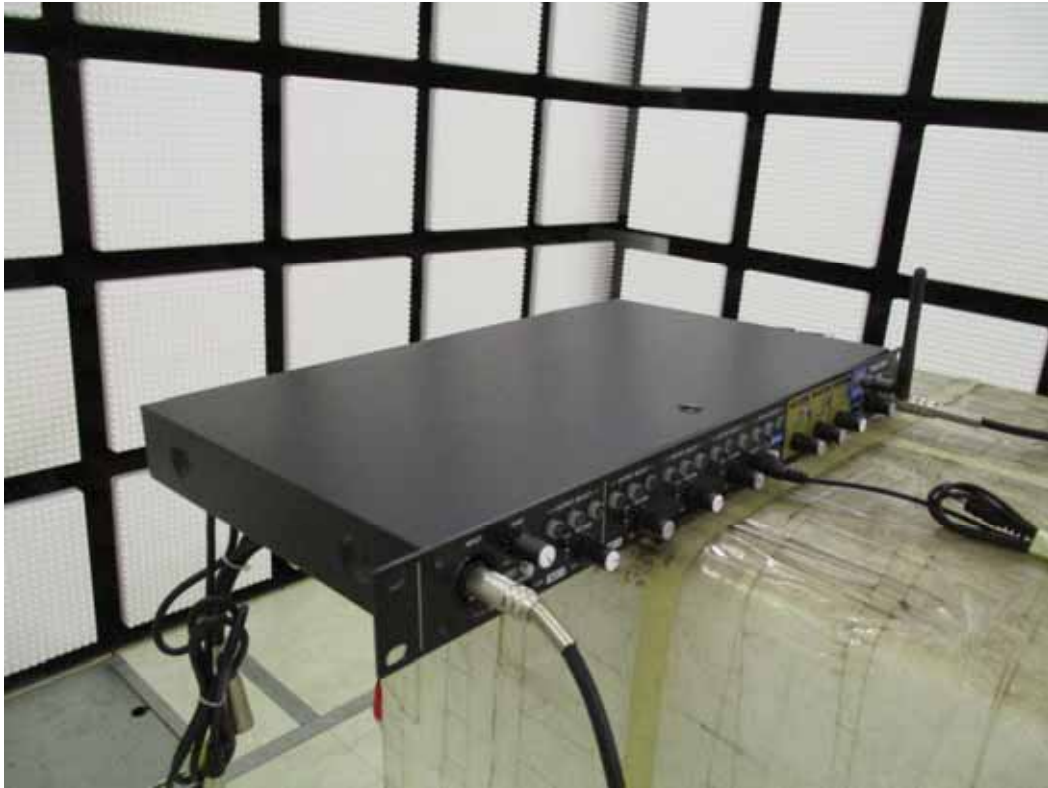

APPENDIX I SETUP PHOTOS

RADIATED EMISSION MEASUREMENT SETUP

Below 1GHz

RADIATED RF MEASUREMENT SETUP Above 1GHz

RF CONDUCTED SETUP

CONDUCTED EMISSION SUREMENT SETUP

MODE: AUX IN

CONDUCTED EMISSION SUREMENT SETUP

MODE: BLUETOOTH

CONDUCTED EMISSION SUREMENT SETUP

MODE: LINE INPUT