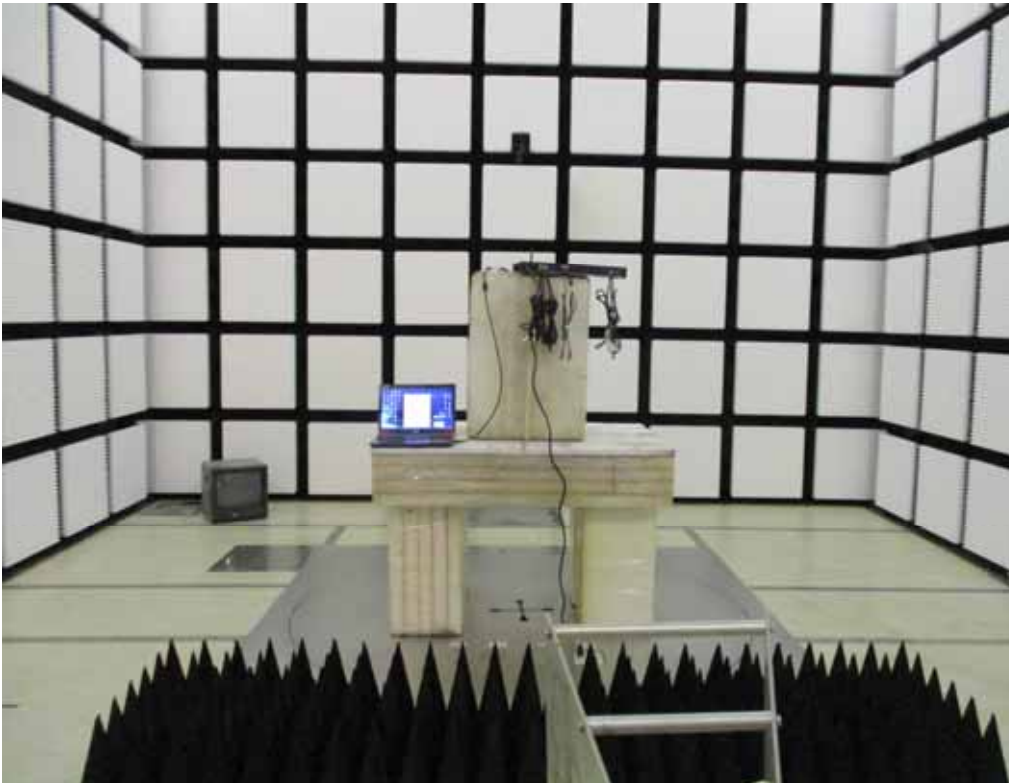

APPENDIX I SETUP PHOTOS

RADIATED EMISSION MEASUREMENT SETUP

Below 1GHz

RADIATED RF MEASUREMENT SETUP Above 1GHz

RF CONDUCTED SETUP

CONDUCTED EMISSION SUREMENT SETUP

MODE: AUX IN

CONDUCTED EMISSION SUREMENT SETUP

MODE: BLUETOOTH

CONDUCTED EMISSION SUREMENT SETUP

MODE: LINE INPUT