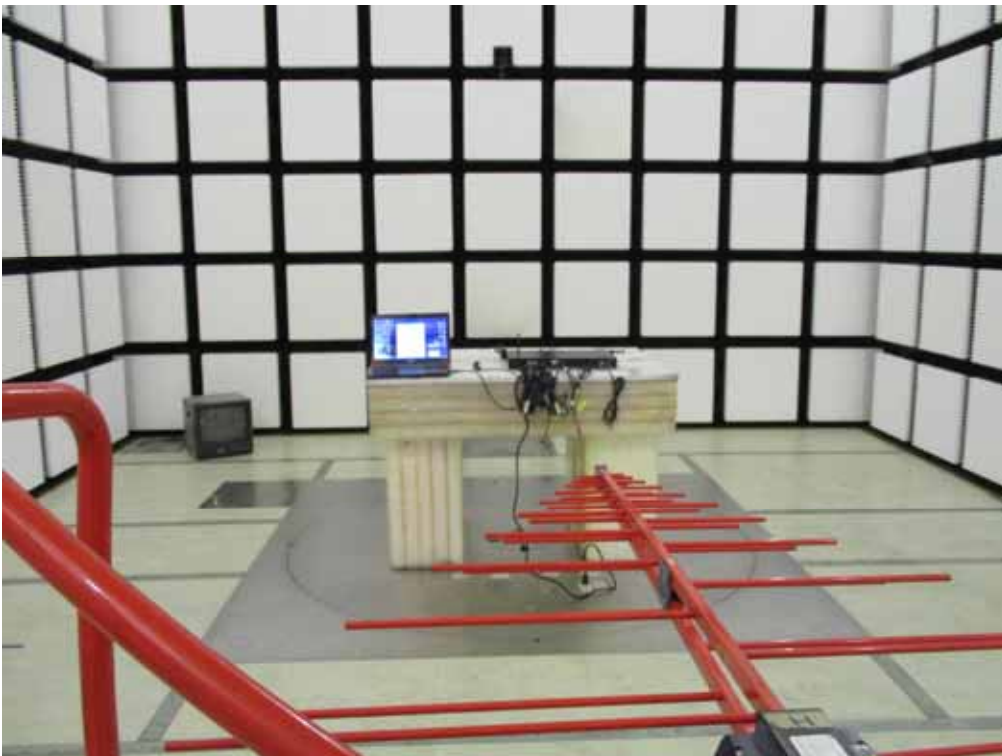

APPENDIX I SETUP PHOTOS

RADIATED EMISSION MEASUREMENT SETUP

Below 1GHz

RADIATED RF MEASUREMENT SETUP Above 1GHz

RF CONDUCTED SETUP

CONDUCTED EMISSION SUREMENT SETUP

MODE: AUX IN

CONDUCTED EMISSION SUREMENT SETUP

MODE: BLUETOOTH

CONDUCTED EMISSION SUREMENT SETUP

MODE: LINE INPUT