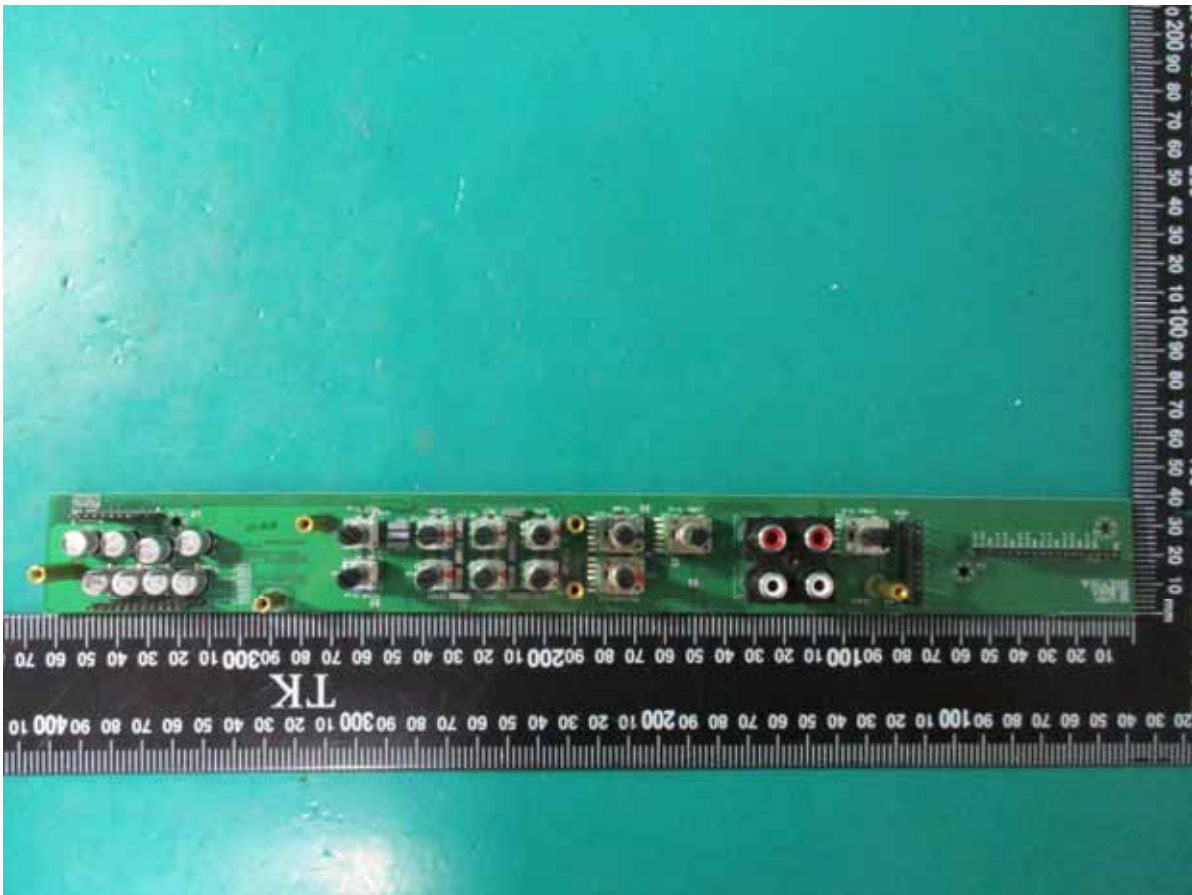

Internal Photo (Model: MZ-123BT)

Report No.: T190716N04

ANT