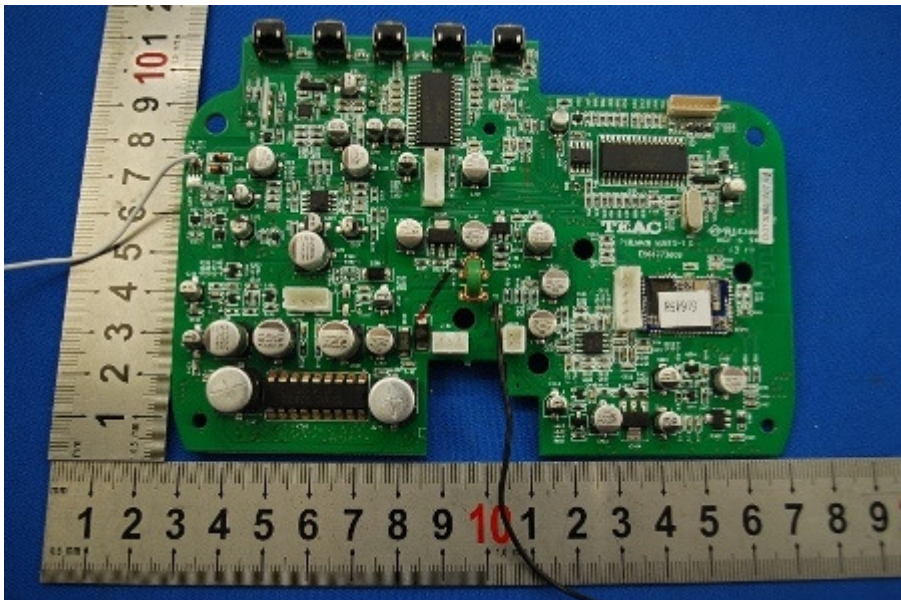

# 1 Photographs - EUT Constructional Details (Test Model No.: MJBTS-1)

\

Adapter

Remote controller