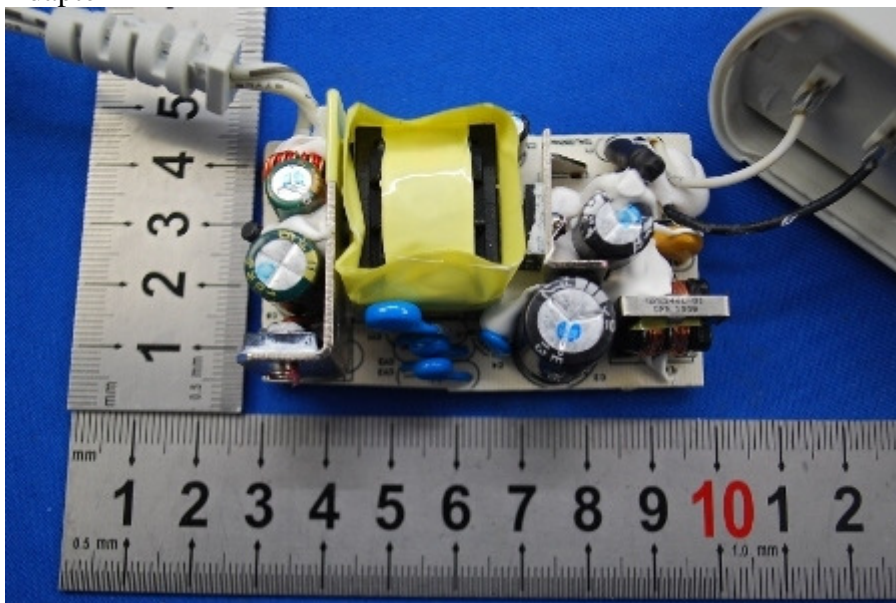

# 1 Photographs - EUT Constructional Details (Test Model No.: MJBTS-1)

\

Adapter

Remote controller