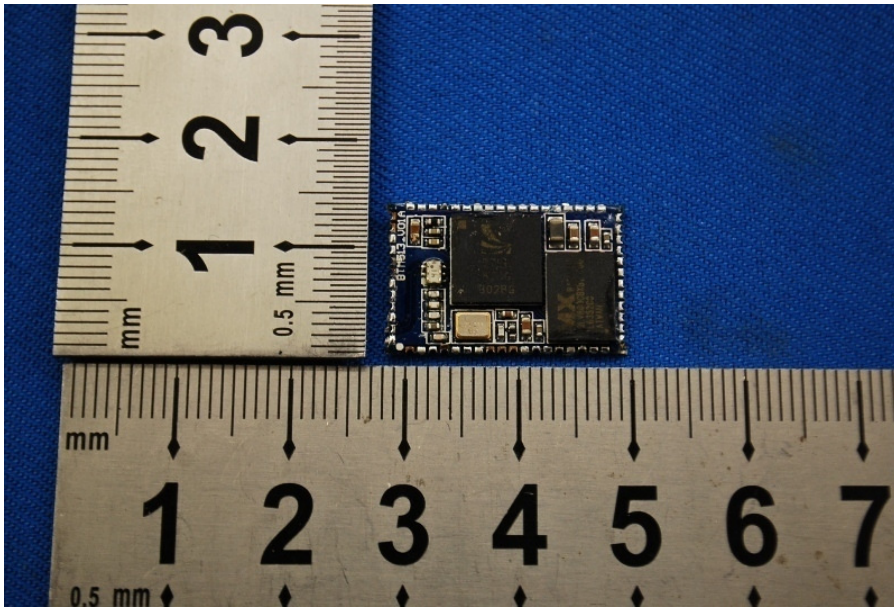

# 1 Photographs - EUT Constructional Details (Test Model No.: MJBTS-1)

\

Adapter

Remote controller