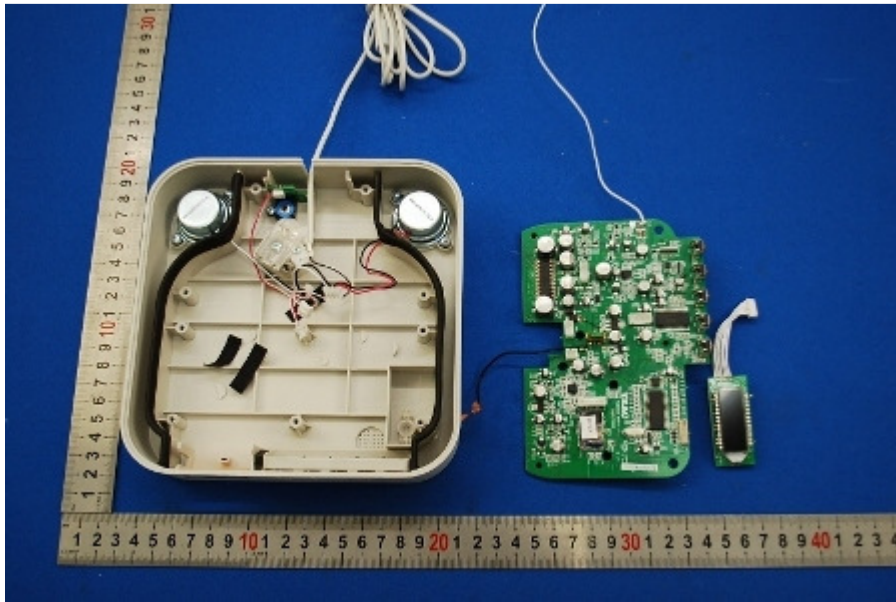

# 1 Photographs - EUT Constructional Details (Test Model No.: MJBTS-1)

\

Adapter

Remote controller