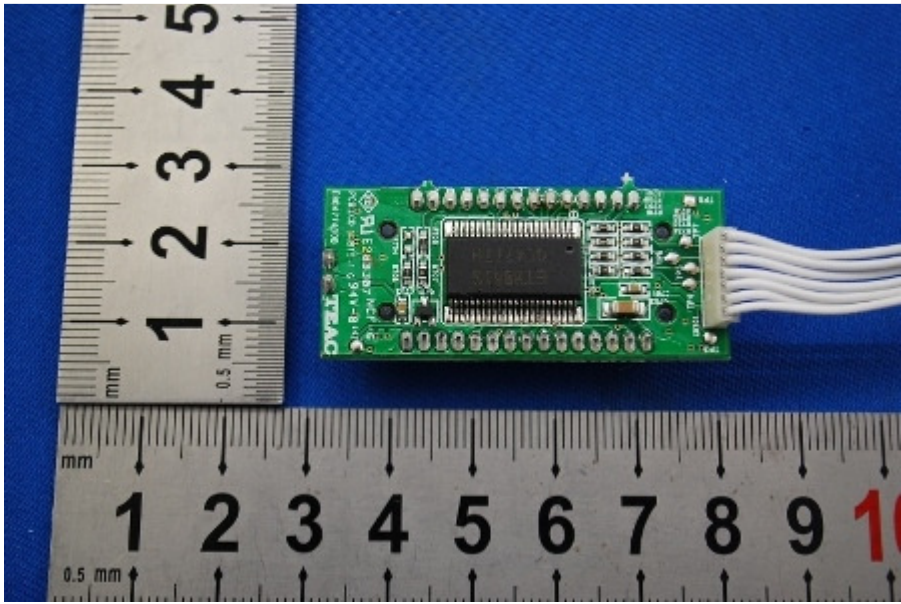

# 1 Photographs - EUT Constructional Details (Test Model No.: MJBTS-1)

\

Adapter

Remote controller