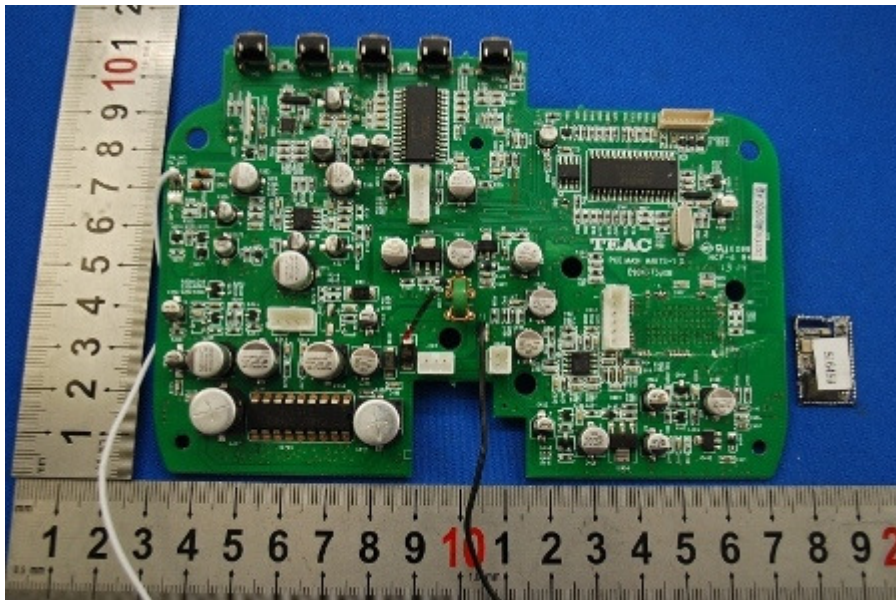

# 1 Photographs - EUT Constructional Details (Test Model No.: MJBTS-1)

\

Adapter

Remote controller