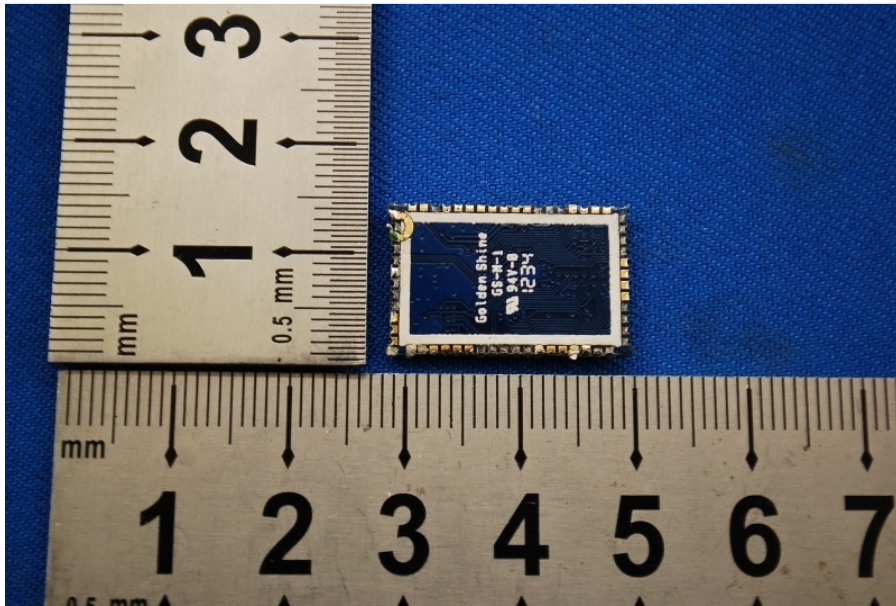

# 1 Photographs - EUT Constructional Details (Test Model No.: MJBTS-1)

\

Adapter

Remote controller