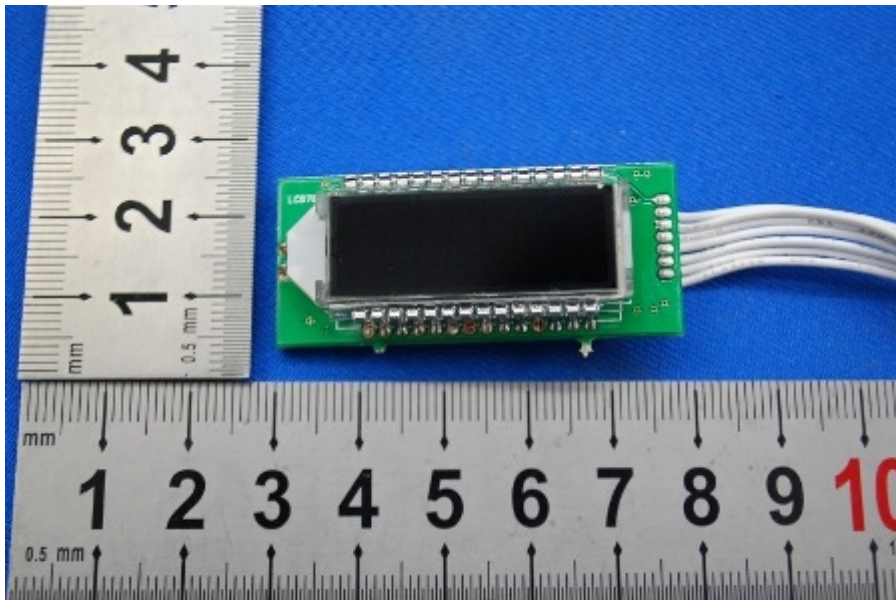

# 1 Photographs - EUT Constructional Details (Test Model No.: MJBTS-1)

\

Adapter

Remote controller