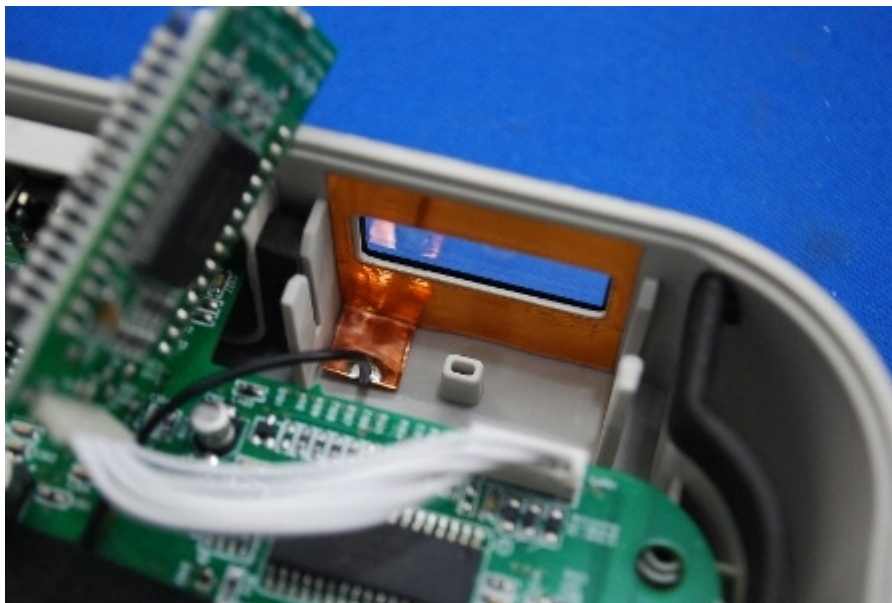

# 1 Photographs - EUT Constructional Details (Test Model No.: MJBTS-1)

\

Adapter

Remote controller