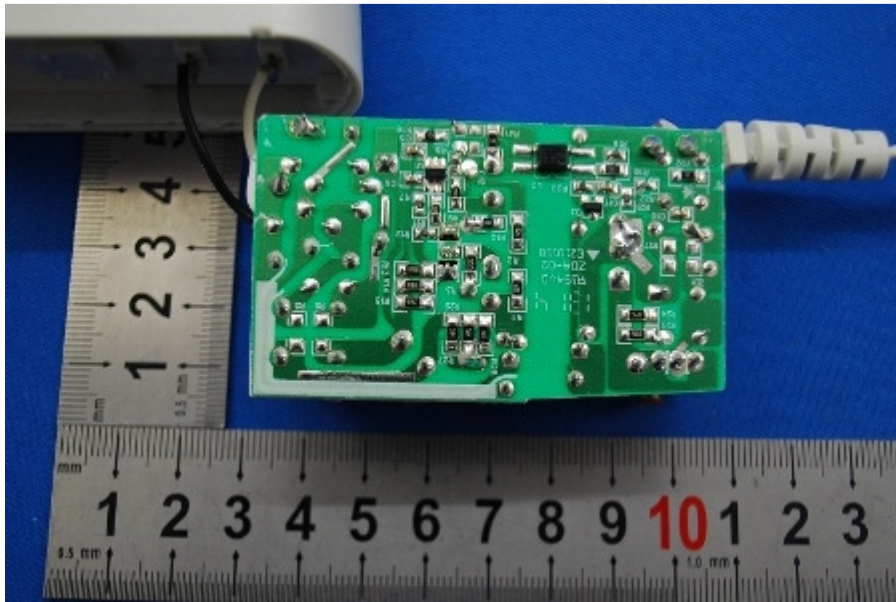

# 1 Photographs - EUT Constructional Details (Test Model No.: MJBTS-1)

\

Adapter

Remote controller