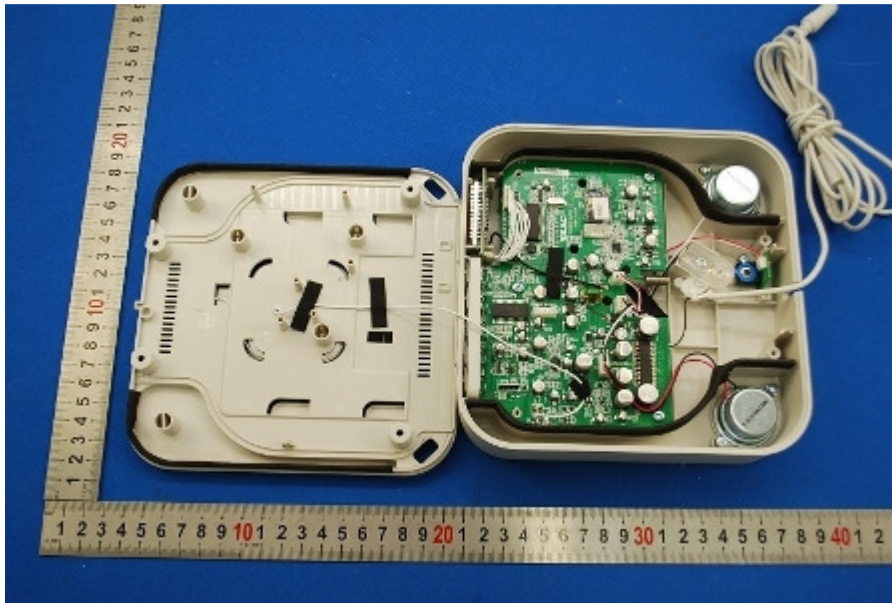

# 1 Photographs - EUT Constructional Details (Test Model No.: MJBTS-1)

\

Adapter

Remote controller