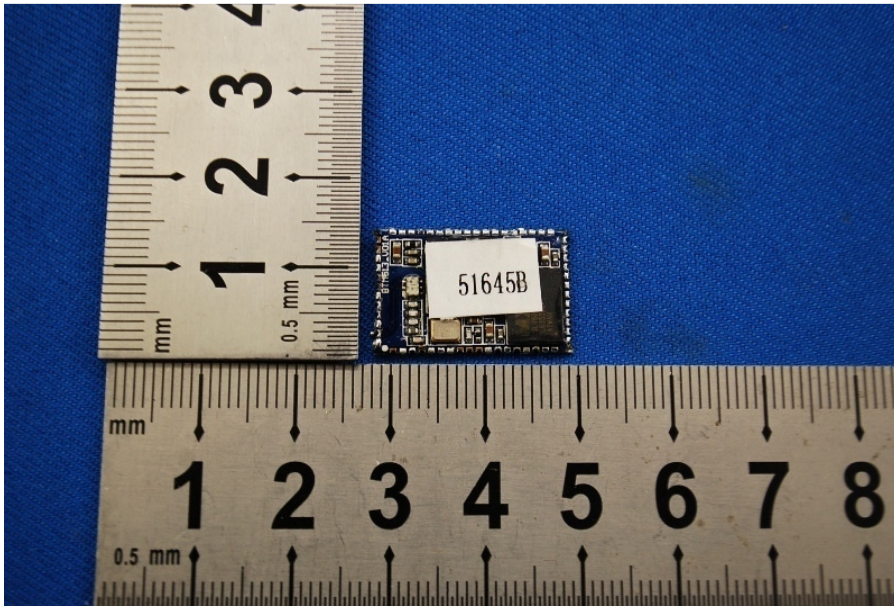

# 1 Photographs - EUT Constructional Details (Test Model No.: MJBTS-1)

\

Adapter

Remote controller