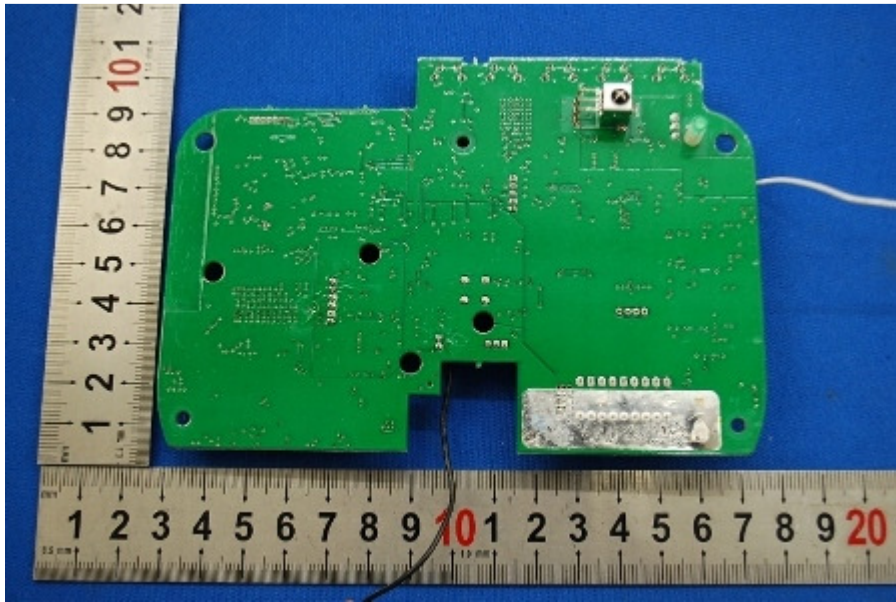

# 1 Photographs - EUT Constructional Details (Test Model No.: MJBTS-1)

\

Adapter

Remote controller