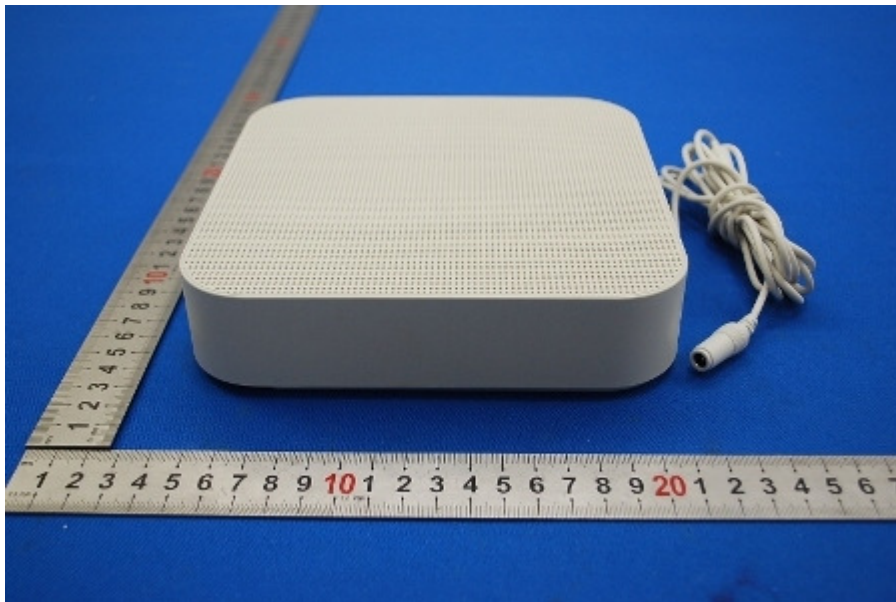

# 1 Photographs - EUT Constructional Details (Test Model No.: MJBTS-1)

Adapter

Remote controller