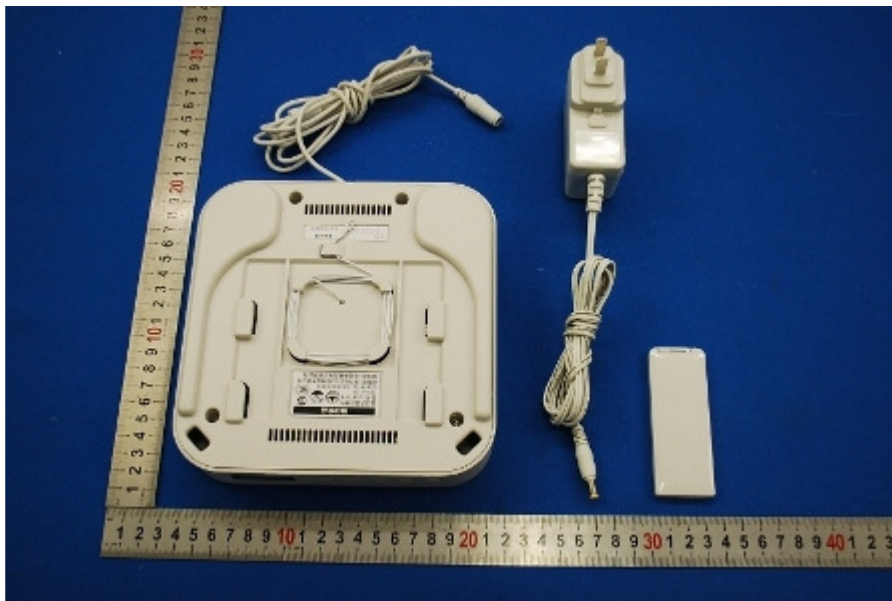

# 1 Photographs - EUT Constructional Details (Test Model No.: MJBTS-1)

Adapter

Remote controller