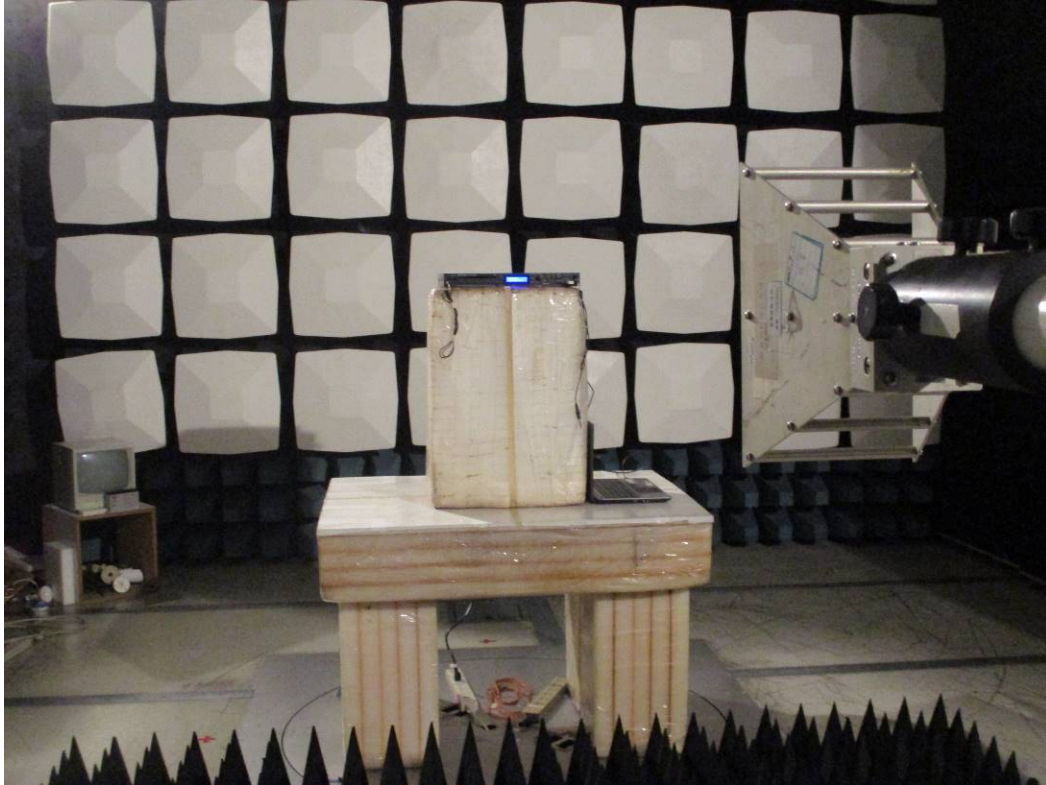

APPENDIX I SETUP PHOTOS

RADIATED EMISSION MEASUREMENT SETUP

Below 1GHz

RADIATED RF MEASUREMENT SETUP

RF CONDUCTED SETUP

CONDUCTED EMISSION MEASUREMENT SETUP

MODE: CD