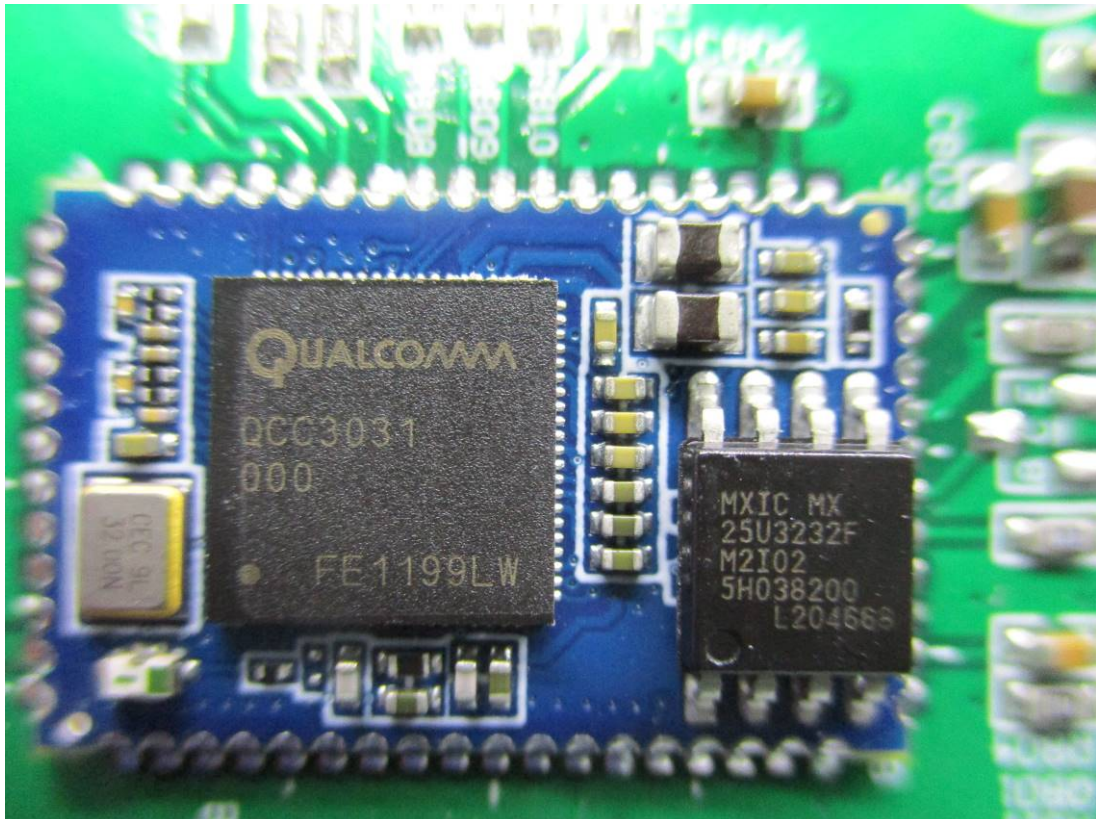

Internal Photo

Model: CD-400U

Antenna