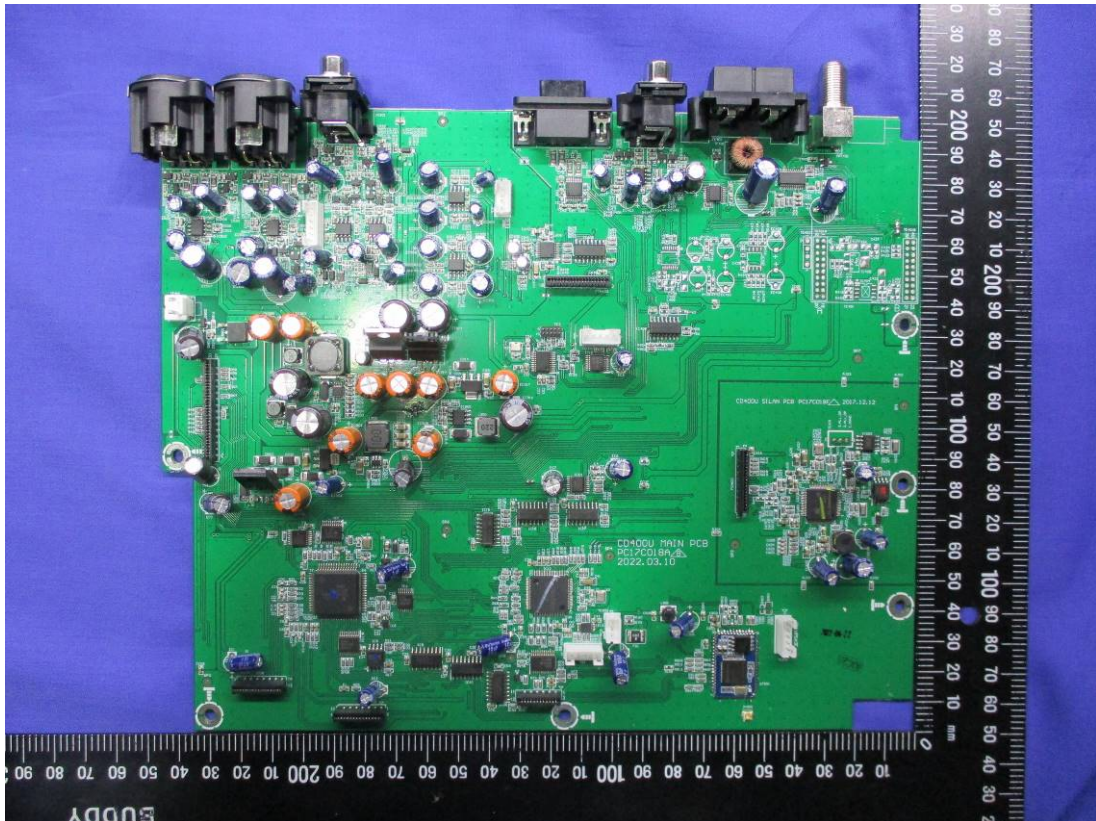

Internal Photo

Model: CD-400U

Antenna