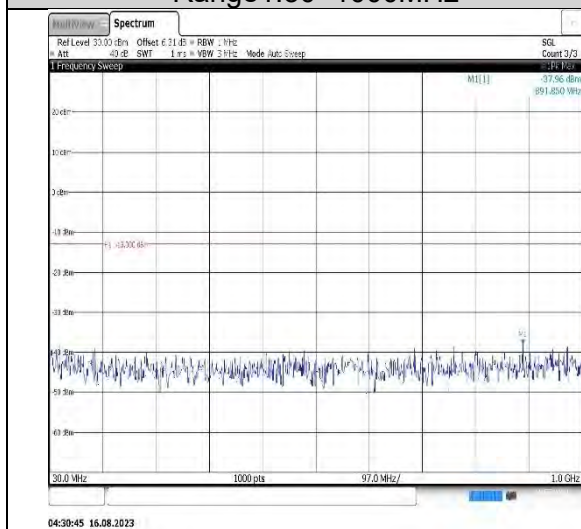

Band4-15MHz-16QAM-20175-1RB#0-Range1:30~1000MHz

04:30:45 16.08.2023

Band4-15MHz-16QAM-20175-1RB#0-Range1:30~1000MHz