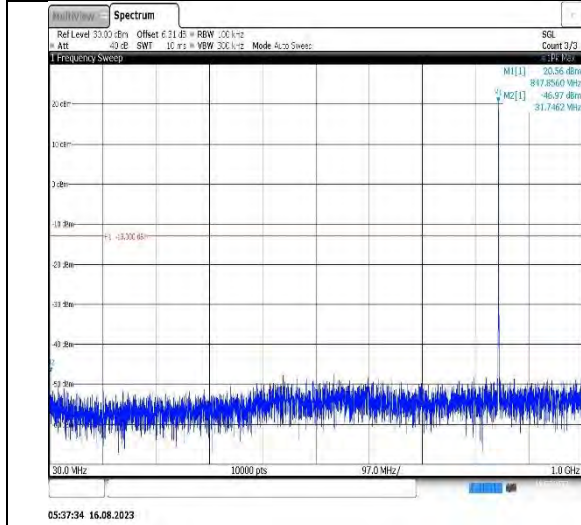

**Band5-1.4MHz-QPSK-20643-1RB#0-
Range1:30~1000MHz**