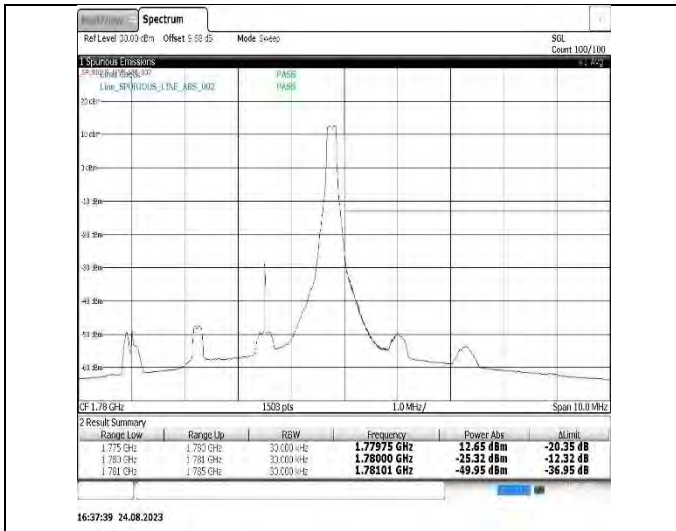

Band66-3MHz-16QAM-132657-1RB#14

Band66-5MHz-QPSK-131997-1RB#0