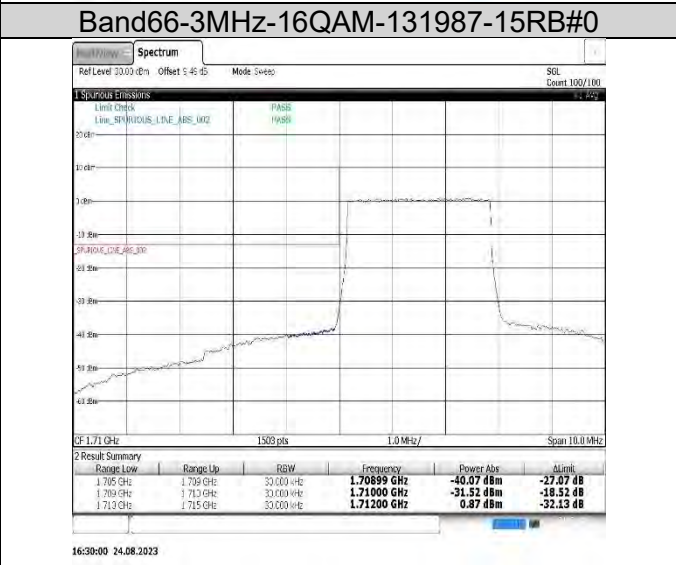

Band66-1.4MHz-16QAM-131979-1RB#0

Band66-1.4MHz-16QAM-131979-6RB#0

Band66-1.4MHz-16QAM-132665-1RB#5

Band66-1.4MHz-16QAM-132665-6RB#0

Band66-3MHz-QPSK-131987-1RB#0

Band66-3MHz-QPSK-131987-15RB#0

**Band66-3MHz-16QAM-132657-1RB#14**