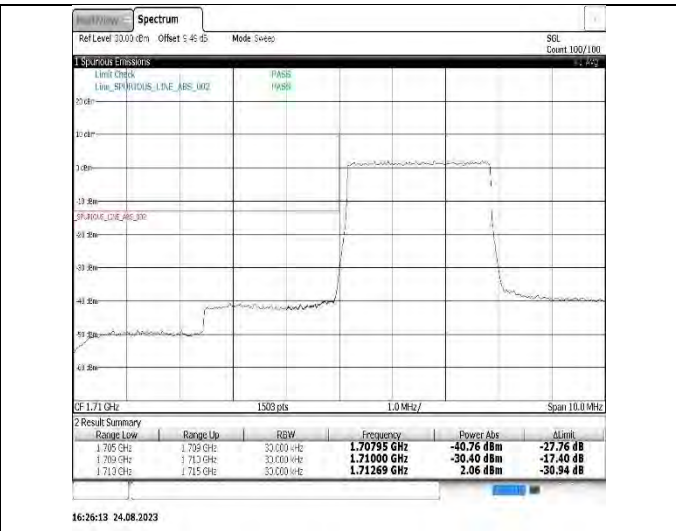

Band66-1.4MHz-16QAM-131979-1RB#0

Band66-1.4MHz-16QAM-131979-6RB#0

Band66-1.4MHz-16QAM-132665-1RB#5

Band66-1.4MHz-16QAM-132665-6RB#0

Band66-3MHz-QPSK-131987-1RB#0

Band66-3MHz-QPSK-131987-15RB#0

**Band66-3MHz-16QAM-132657-1RB#14**