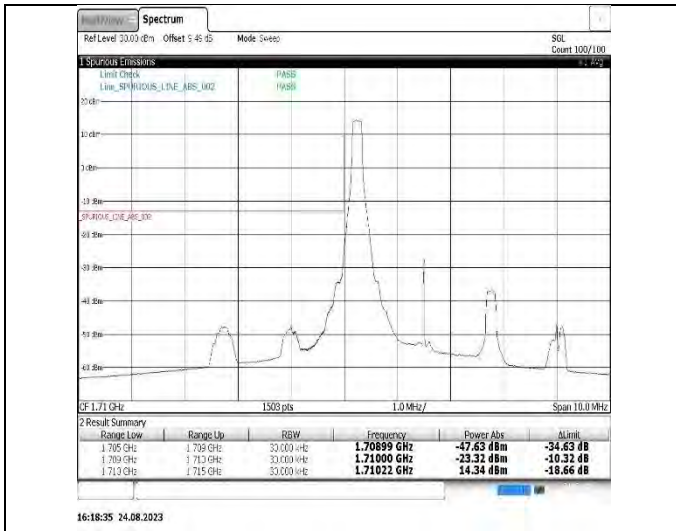

Band66-1.4MHz-16QAM-131979-1RB#0

Band66-1.4MHz-16QAM-131979-6RB#0

Band66-1.4MHz-16QAM-132665-1RB#5

Band66-1.4MHz-16QAM-132665-6RB#0

Band66-3MHz-QPSK-131987-1RB#0

Band66-3MHz-QPSK-131987-15RB#0

**Band66-3MHz-16QAM-132657-1RB#14**