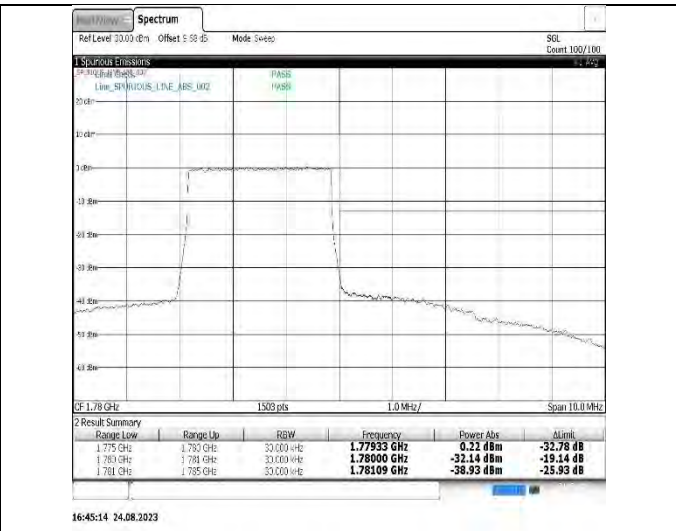

Band66-3MHz-16QAM-132657-15RB#0

Band66-5MHz-QPSK-131997-25RB#0