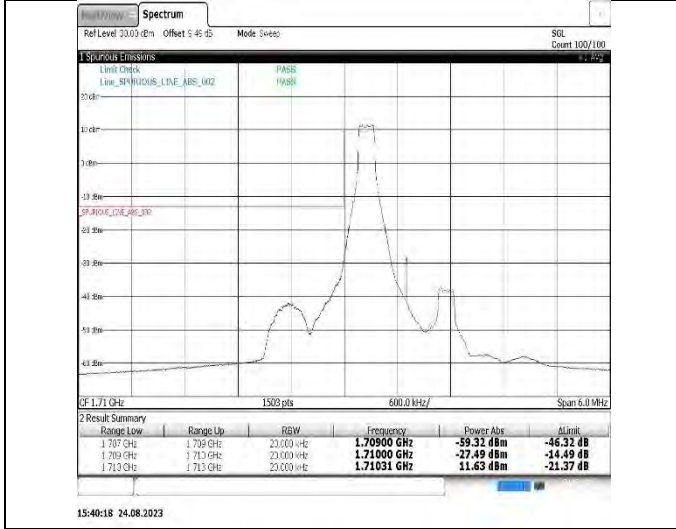

Band66-1.4MHz-16QAM-131979-1RB#0

Band66-1.4MHz-16QAM-132665-1RB#5