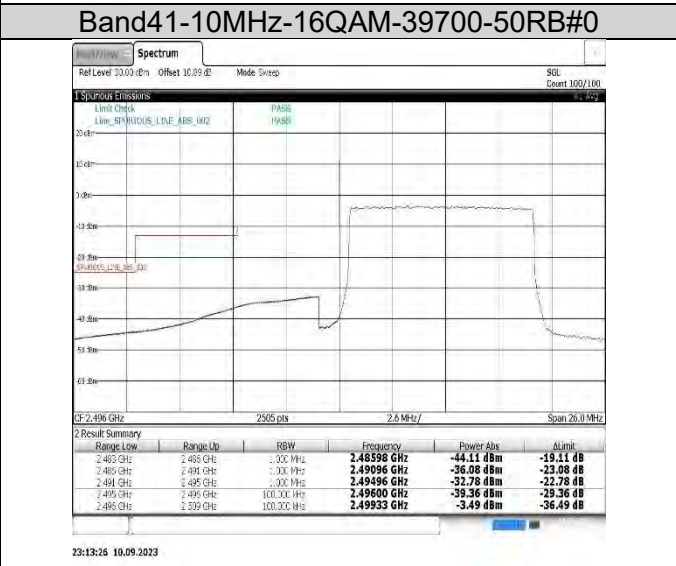

Band41-15MHz-QPSK-39725-1RB#0

Band41-15MHz-16QAM-39725-1RB#0