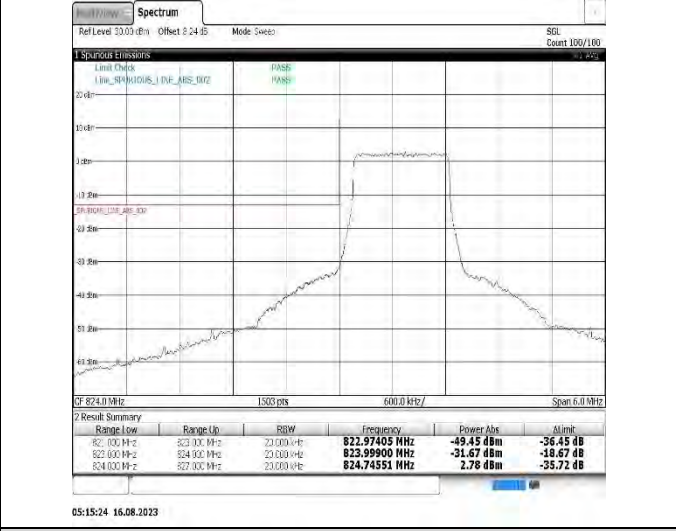

Band5-1.4MHz-16QAM-20407-6RB#0

Band5-1.4MHz-16QAM-20643-6RB#0