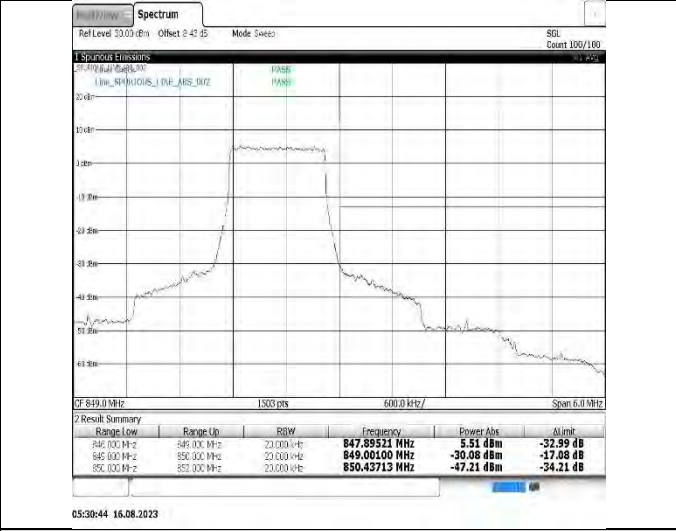

Band4-20MHz-16QAM-20050-1RB#0

Band4-20MHz-16QAM-20050-100RB#0

Band5-1.4MHz-QPSK-20407-1RB#0

Band5-1.4MHz-QPSK-20407-6RB#0

Band5-1.4MHz-QPSK-20643-1RB#5

Band5-1.4MHz-QPSK-20643-6RB#0

Band5-1.4MHz-16QAM-20407-1RB#0