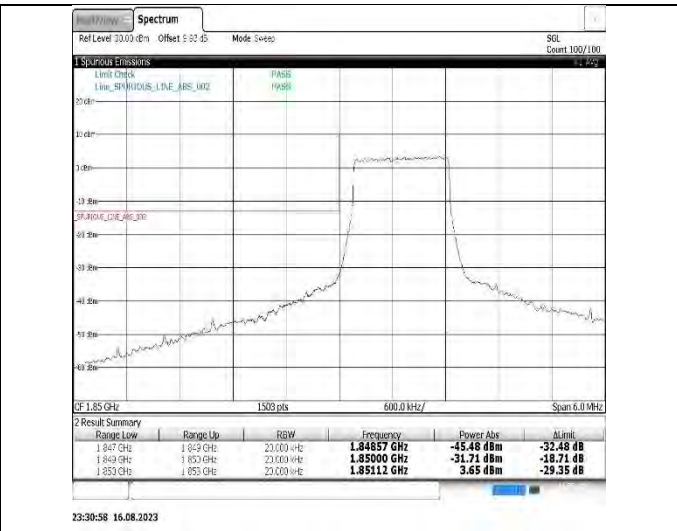

Band25-1.4MHz-16QAM-26047-6RB#0

Band25-1.4MHz-16QAM-26683-6RB#0