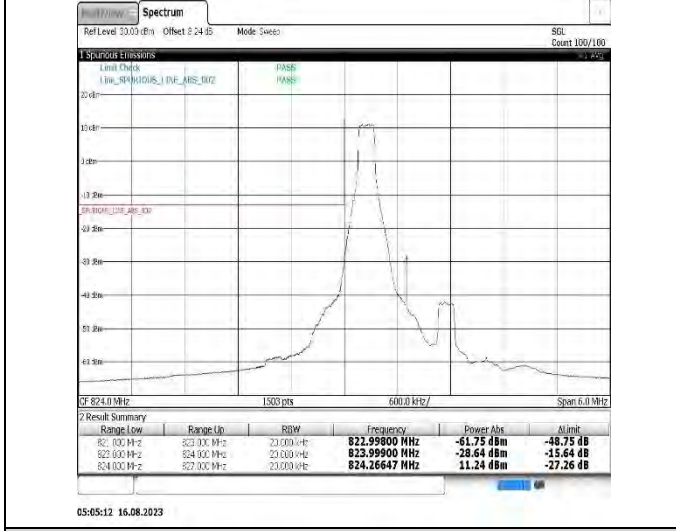

Band5-1.4MHz-16QAM-20407-1RB#0

Band5-1.4MHz-16QAM-20643-1RB#5