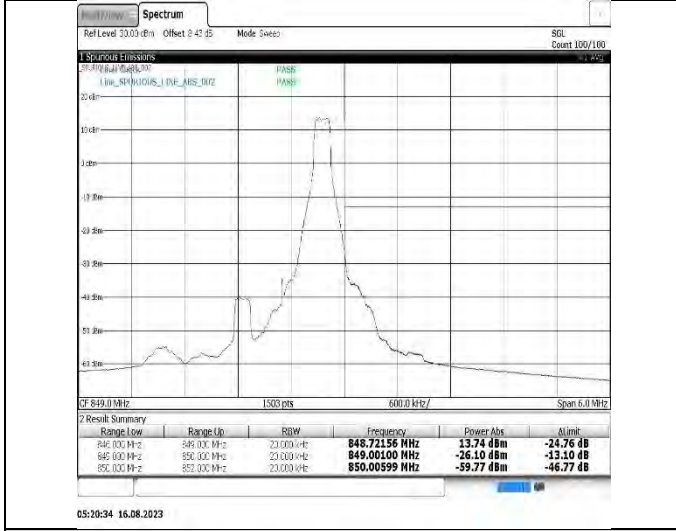

Band4-20MHz-16QAM-20050-1RB#0

Band4-20MHz-16QAM-20050-100RB#0

Band5-1.4MHz-QPSK-20407-1RB#0

Band5-1.4MHz-QPSK-20407-6RB#0

Band5-1.4MHz-QPSK-20643-1RB#5

Band5-1.4MHz-QPSK-20643-6RB#0

Band5-1.4MHz-16QAM-20407-1RB#0