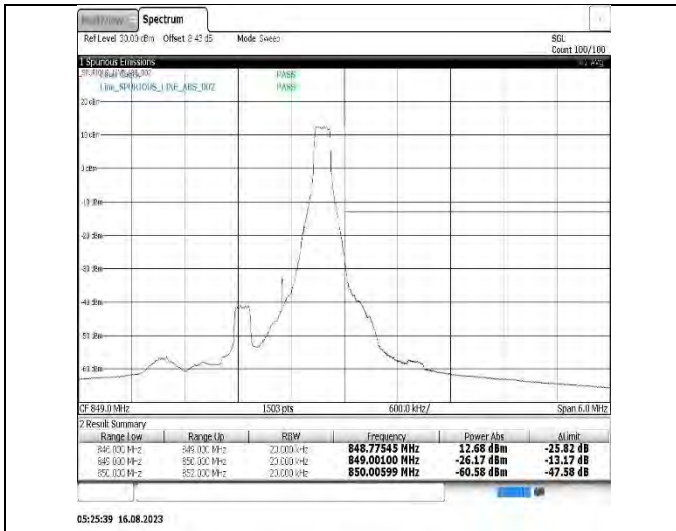

Band5-1.4MHz-16QAM-20643-1RB#5

Band5-3MHz-QPSK-20415-1RB#0