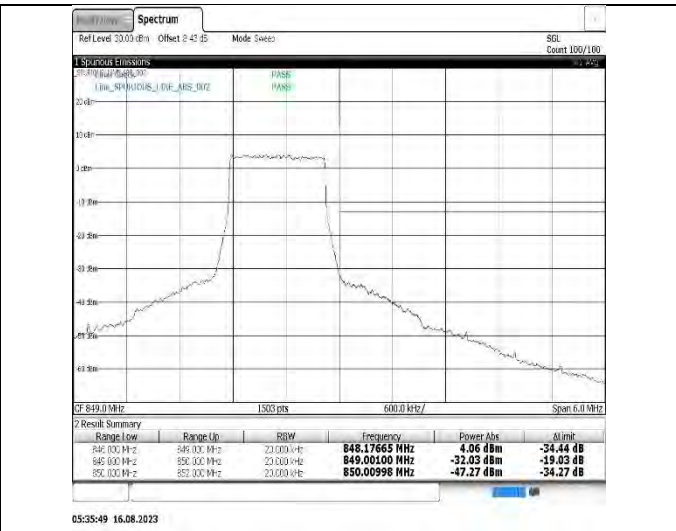

Band5-1.4MHz-16QAM-20643-6RB#0

Band5-3MHz-QPSK-20415-15RB#0