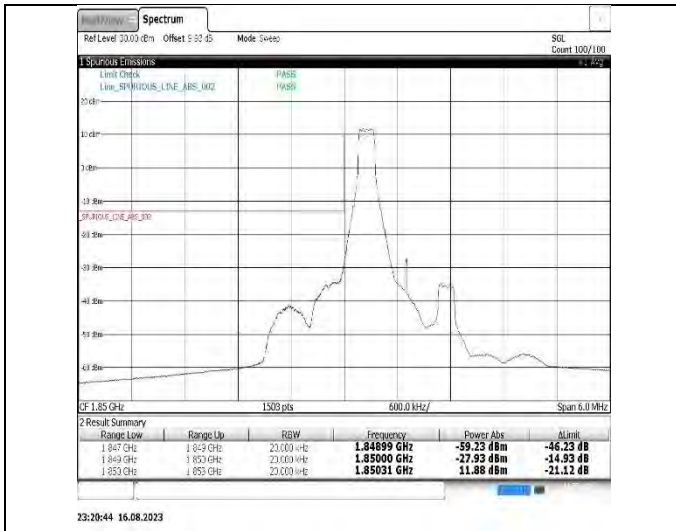

Band25-1.4MHz-16QAM-26047-1RB#0

Band25-1.4MHz-16QAM-26683-1RB#5