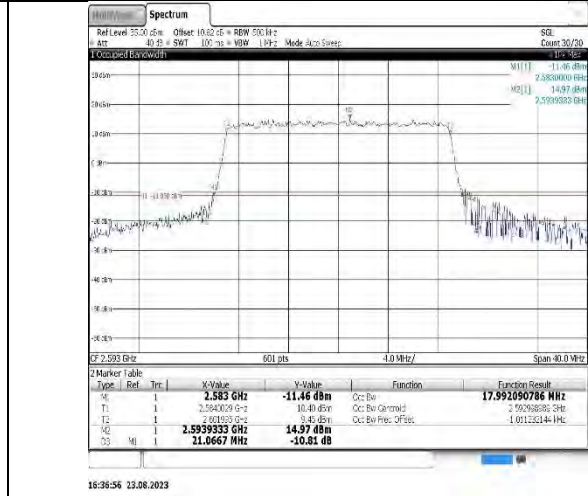

Band41-10MHz-16QAM-40620-50RB#0-PASS

Band41-15MHz-QPSK-40620-75RB#0-PASS

Band41-15MHz-16QAM-40620-75RB#0-PASS

Band41-20MHz-QPSK-40620-100RB#0-PASS

Band41-20MHz-16QAM-40620-100RB#0-PASS

Band66-1.4MHz-QPSK-132322-6RB#0