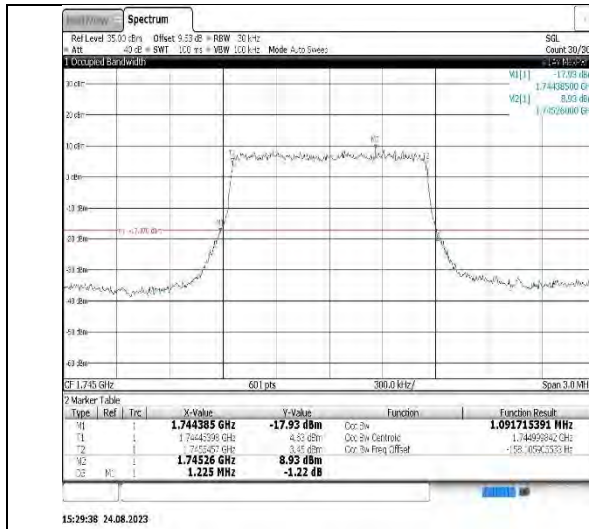

Band66-1.4MHz-QPSK-132322-6RB#0