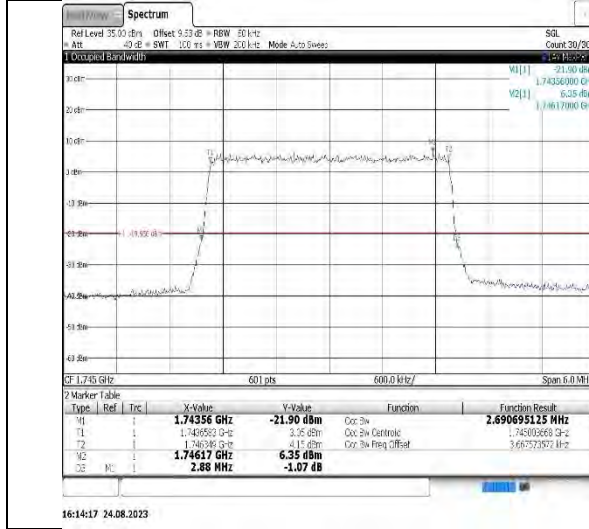

15:29:38 24.08.2023
Band66-3MHz-QPSK-132322-15RB#0