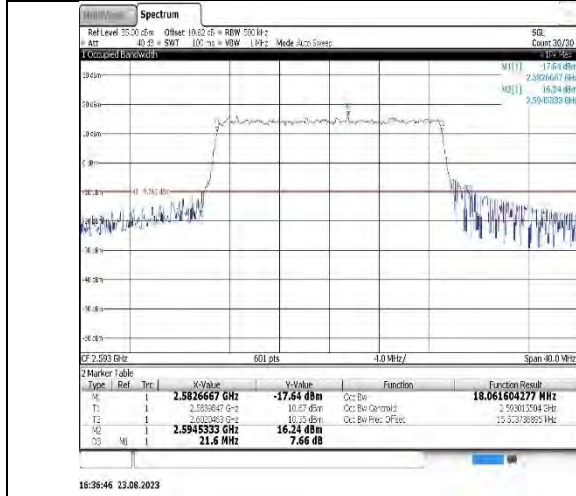

Band41-10MHz-16QAM-40620-50RB#0-PASS

Band41-15MHz-QPSK-40620-75RB#0-PASS

Band41-15MHz-16QAM-40620-75RB#0-PASS

Band41-20MHz-QPSK-40620-100RB#0-PASS

Band41-20MHz-16QAM-40620-100RB#0-PASS

Band66-1.4MHz-QPSK-132322-6RB#0