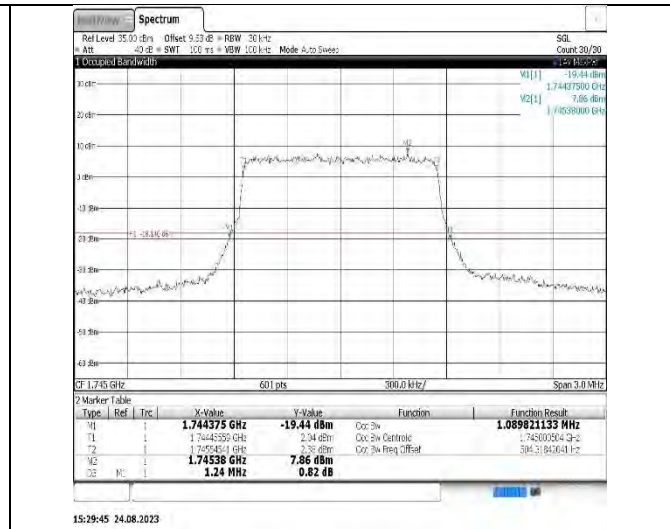

Band66-1.4MHz-16QAM-132322-6RB#0