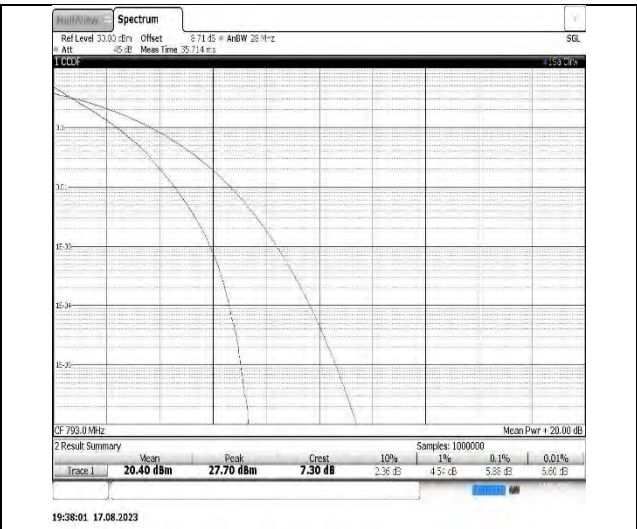

Band14-5MHz-16QAM-23330-1RB#0

Band14-5MHz-16QAM-23330-25RB#0

Band14-5MHz-16QAM-23355-1RB#0

Band14-5MHz-16QAM-23355-25RB#0

Band14-10MHz-QPSK-23330-1RB#0

Band14-10MHz-QPSK-23330-50RB#0

Band14-10MHz-16QAM-23330-1RB#0