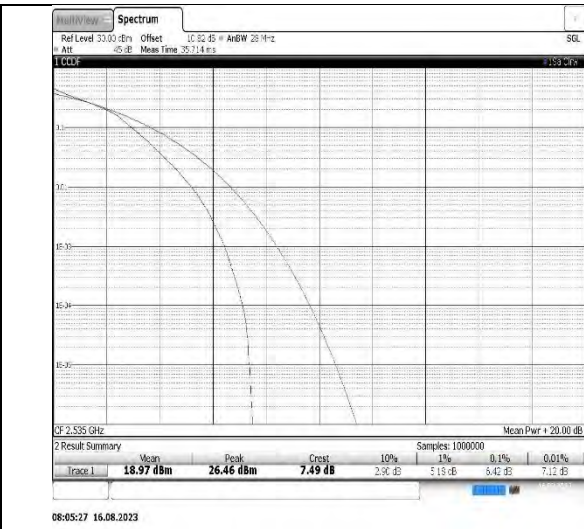

Band7-5MHz-QPSK-21100-25RB#0

Band7-5MHz-16QAM-21100-25RB#0

Band7-10MHz-QPSK-21100-50RB#0

Band7-10MHz-16QAM-21100-50RB#0

Band7-15MHz-QPSK-21100-75RB#0

Band7-15MHz-16QAM-21100-75RB#0

Band7-20MHz-QPSK-21100-100RB#0