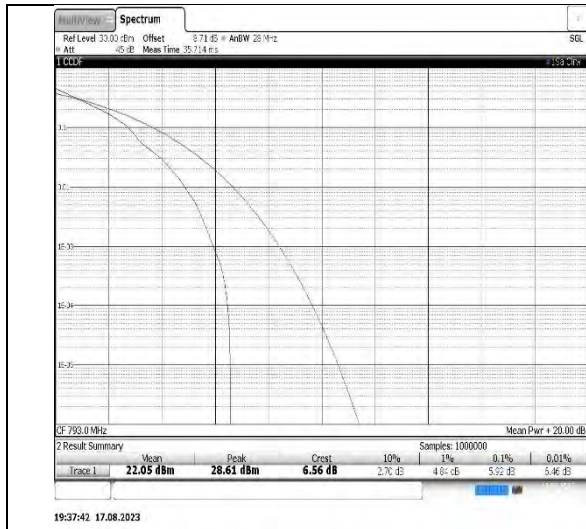

Band14-5MHz-16QAM-23330-1RB#0

Band14-5MHz-16QAM-23330-25RB#0

Band14-5MHz-16QAM-23355-1RB#0

Band14-5MHz-16QAM-23355-25RB#0

Band14-10MHz-QPSK-23330-1RB#0

Band14-10MHz-QPSK-23330-50RB#0

Band14-10MHz-16QAM-23330-1RB#0