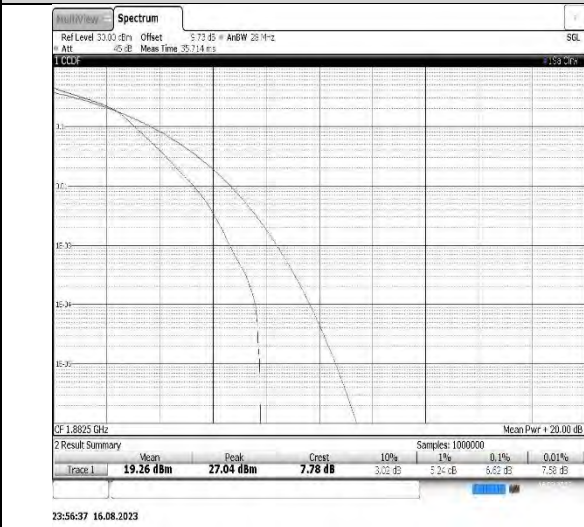

Band25-1.4MHz-16QAM-26365-6RB#0