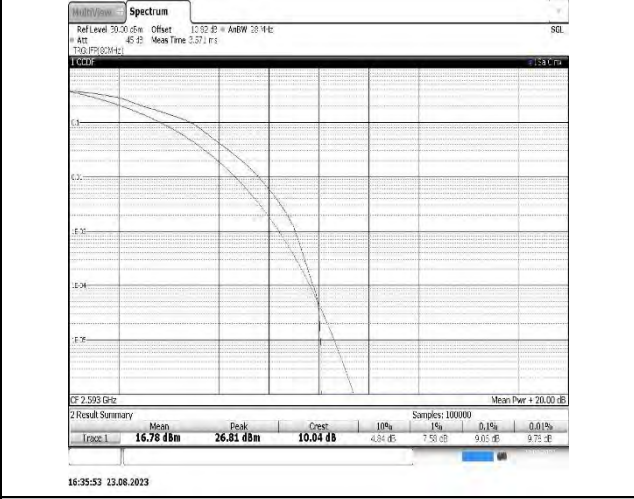

Band41-5MHz-16QAM-40620-25RB#0-PASS

Band41-10MHz-QPSK-40620-50RB#0-PASS

Band41-10MHz-16QAM-40620-50RB#0-PASS

Band41-15MHz-QPSK-40620-75RB#0-PASS

Band41-15MHz-16QAM-40620-75RB#0-PASS

Band41-20MHz-QPSK-40620-100RB#0-PASS