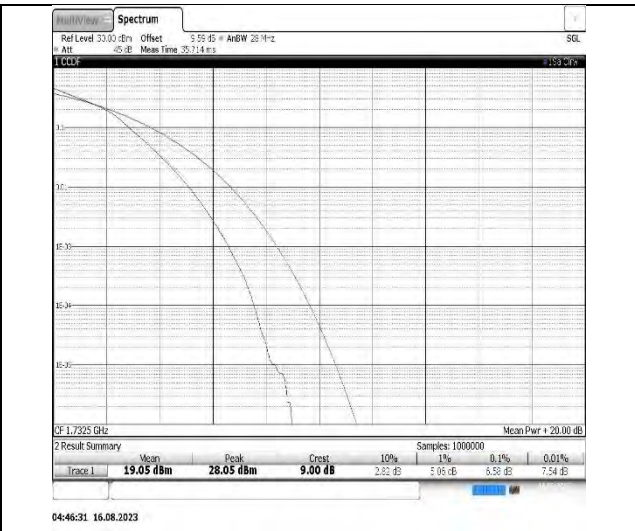

Band4-10MHz-QPSK-20175-50RB#0

Band4-10MHz-16QAM-20175-50RB#0

Band4-15MHz-QPSK-20175-75RB#0

Band4-15MHz-16QAM-20175-75RB#0

Band4-20MHz-QPSK-20175-100RB#0

Band4-20MHz-16QAM-20175-100RB#0

Band5-1.4MHz-QPSK-20525-6RB#0