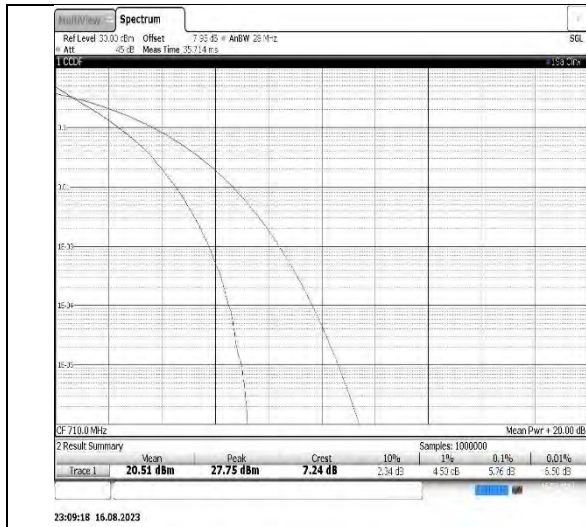

Band14-10MHz-16QAM-23330-50RB#0

Band17-5MHz-QPSK-23790-25RB#0

Band17-5MHz-16QAM-23790-25RB#0

Band17-10MHz-QPSK-23790-50RB#0

Band17-10MHz-16QAM-23790-50RB#0

Band25-1.4MHz-QPSK-26365-6RB#0

Band25-1.4MHz-16QAM-26365-6RB#0