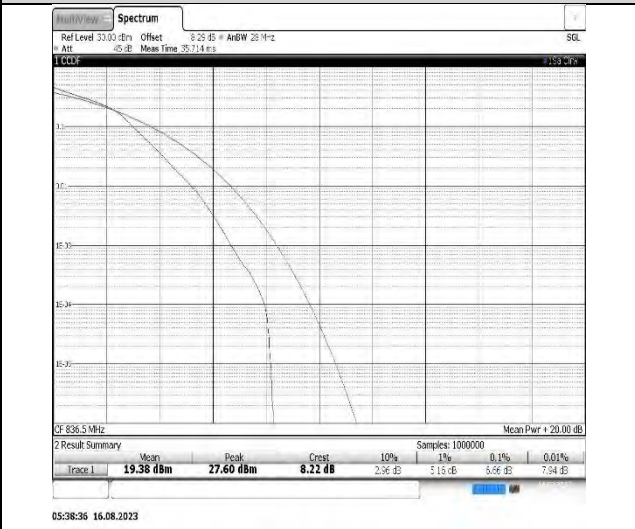

Band5-1.4MHz-16QAM-20525-6RB#0