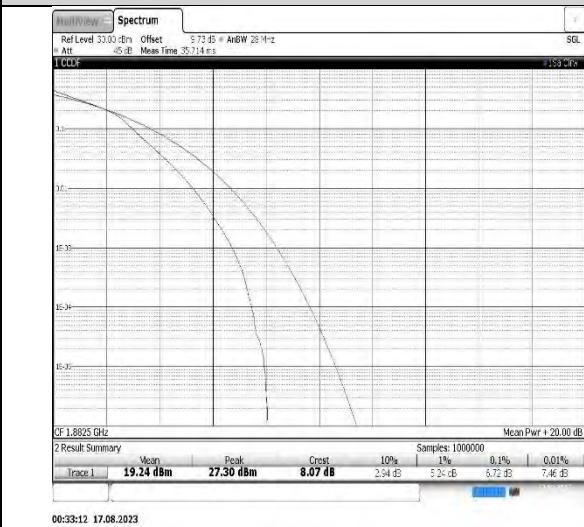

Band25-3MHz-16QAM-26365-15RB#0