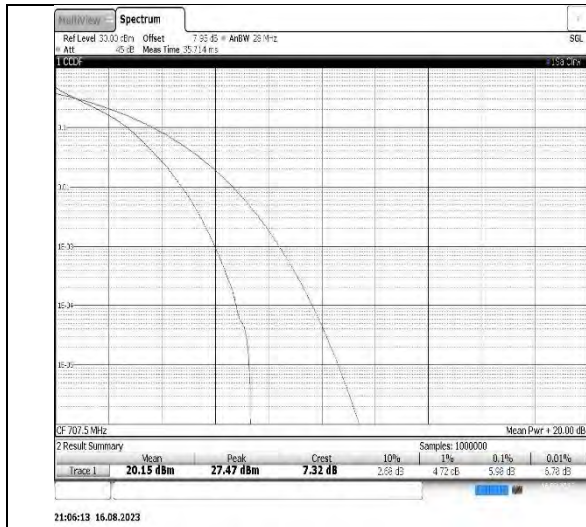

Band12-1.4MHz-QPSK-23095-6RB#0