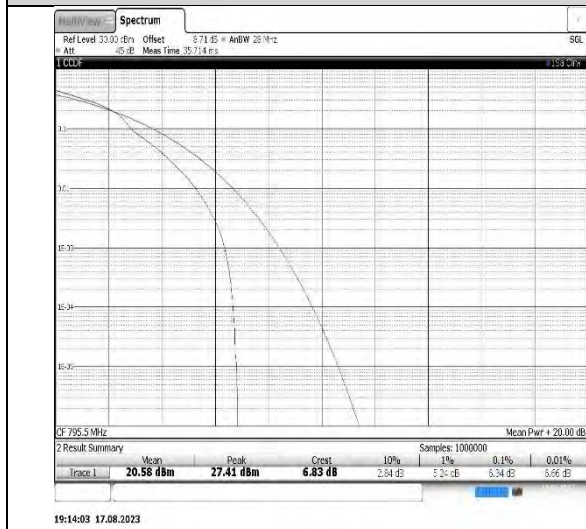

Band14-5MHz-16QAM-23330-1RB#0

Band14-5MHz-16QAM-23330-25RB#0

Band14-5MHz-16QAM-23355-1RB#0

Band14-5MHz-16QAM-23355-25RB#0

Band14-10MHz-QPSK-23330-1RB#0

Band14-10MHz-QPSK-23330-50RB#0

Band14-10MHz-16QAM-23330-1RB#0