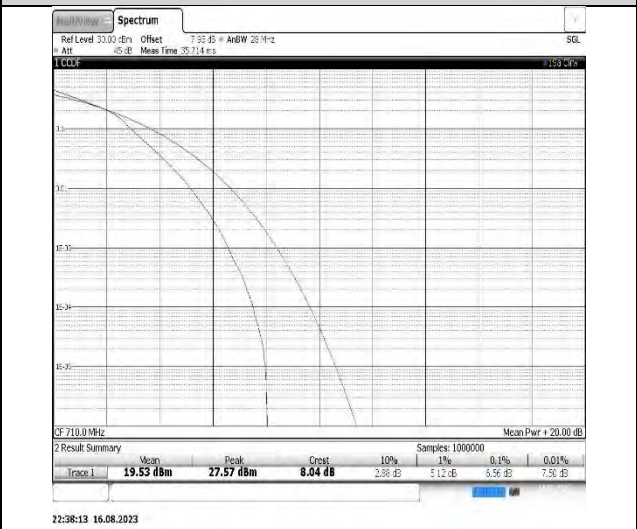

Band14-10MHz-16QAM-23330-50RB#0

Band17-5MHz-QPSK-23790-25RB#0

Band17-5MHz-16QAM-23790-25RB#0

Band17-10MHz-QPSK-23790-50RB#0

Band17-10MHz-16QAM-23790-50RB#0

Band25-1.4MHz-QPSK-26365-6RB#0

Band25-1.4MHz-16QAM-26365-6RB#0