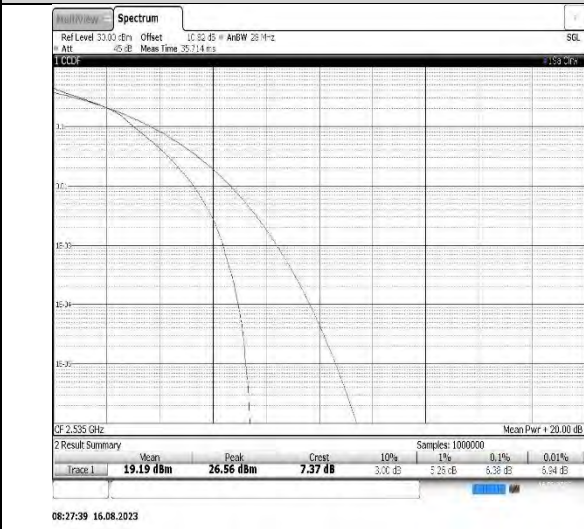

Band7-5MHz-QPSK-21100-25RB#0

Band7-5MHz-16QAM-21100-25RB#0

Band7-10MHz-QPSK-21100-50RB#0

Band7-10MHz-16QAM-21100-50RB#0

Band7-15MHz-QPSK-21100-75RB#0

Band7-15MHz-16QAM-21100-75RB#0

Band7-20MHz-QPSK-21100-100RB#0