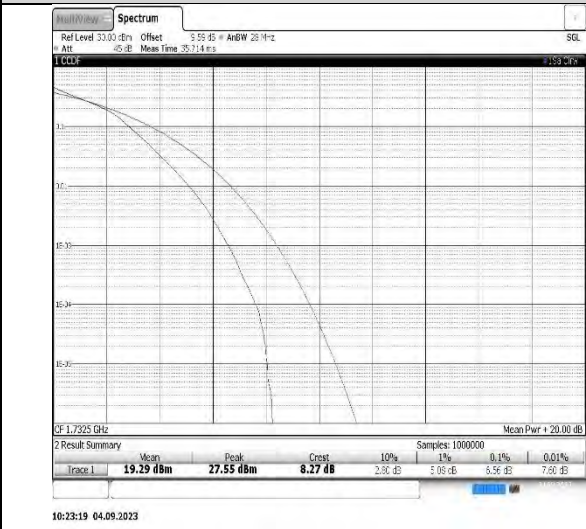

Band4-10MHz-QPSK-20175-50RB#0

Band4-10MHz-16QAM-20175-50RB#0

Band4-15MHz-QPSK-20175-75RB#0

Band4-15MHz-16QAM-20175-75RB#0

Band4-20MHz-QPSK-20175-100RB#0

Band4-20MHz-16QAM-20175-100RB#0

Band5-1.4MHz-QPSK-20525-6RB#0