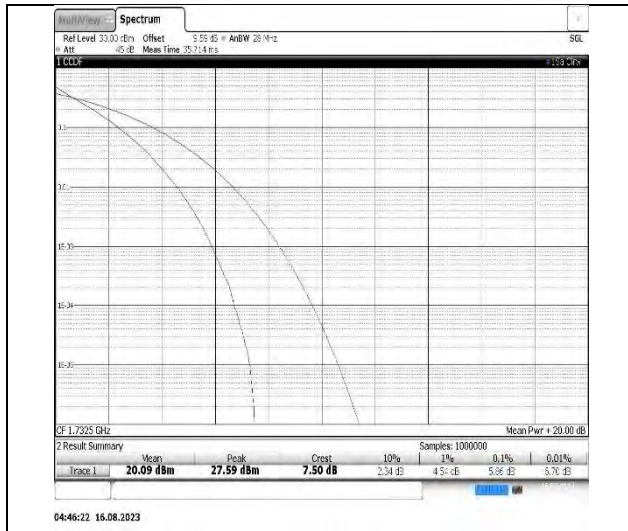

Band4-10MHz-QPSK-20175-50RB#0

Band4-10MHz-16QAM-20175-50RB#0

Band4-15MHz-QPSK-20175-75RB#0

Band4-15MHz-16QAM-20175-75RB#0

Band4-20MHz-QPSK-20175-100RB#0

Band4-20MHz-16QAM-20175-100RB#0

Band5-1.4MHz-QPSK-20525-6RB#0