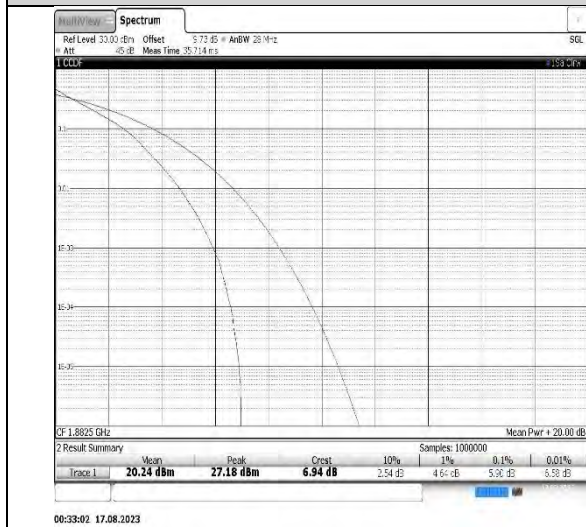

Band25-3MHz-QPSK-26365-15RB#0