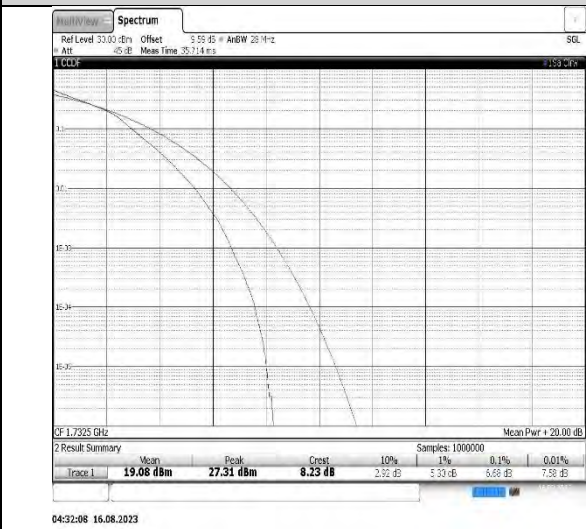

Band4-10MHz-QPSK-20175-50RB#0

Band4-10MHz-16QAM-20175-50RB#0

Band4-15MHz-QPSK-20175-75RB#0

Band4-15MHz-16QAM-20175-75RB#0

Band4-20MHz-QPSK-20175-100RB#0

Band4-20MHz-16QAM-20175-100RB#0

Band5-1.4MHz-QPSK-20525-6RB#0