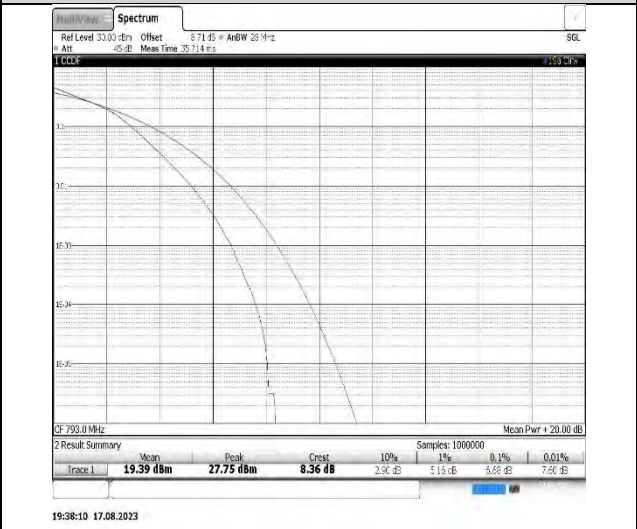

Band14-10MHz-16QAM-23330-50RB#0