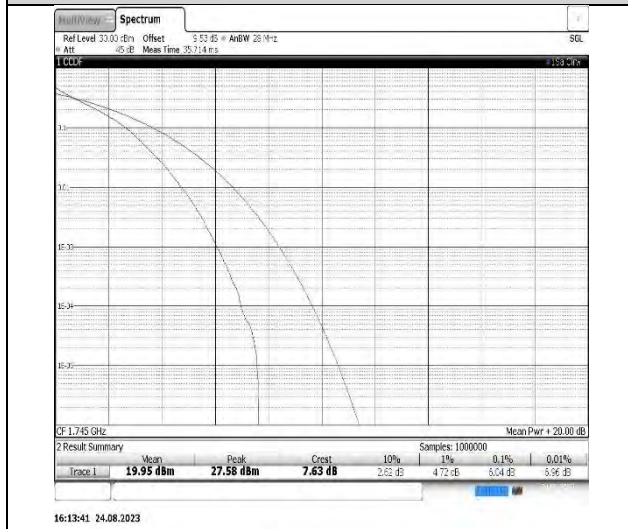

Band66-1.4MHz-QPSK-132322-6RB#0