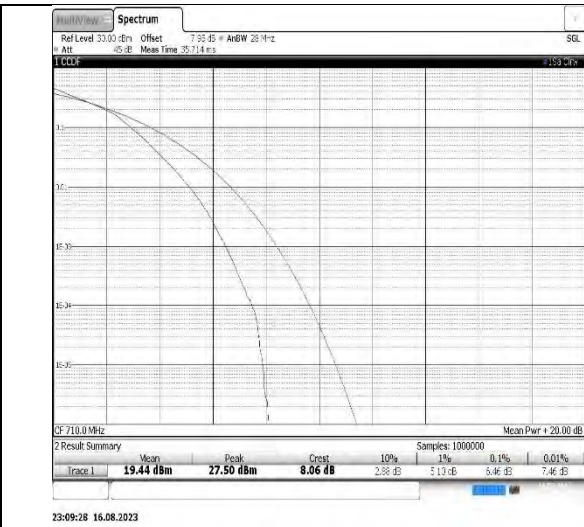

Band14-10MHz-16QAM-23330-50RB#0

Band17-5MHz-QPSK-23790-25RB#0

Band17-5MHz-16QAM-23790-25RB#0

Band17-10MHz-QPSK-23790-50RB#0

Band17-10MHz-16QAM-23790-50RB#0

Band25-1.4MHz-QPSK-26365-6RB#0

Band25-1.4MHz-16QAM-26365-6RB#0