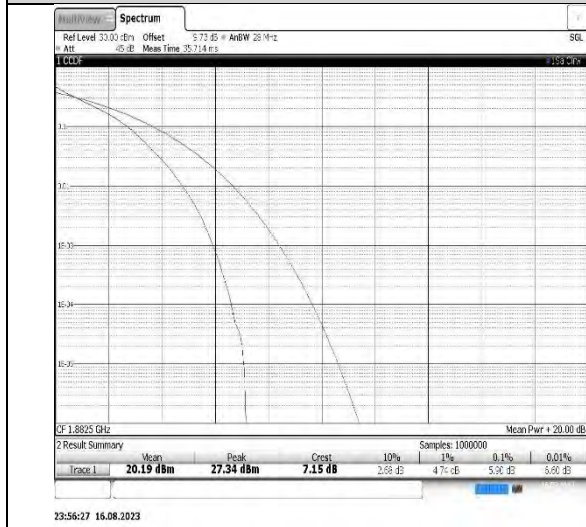

Band14-10MHz-16QAM-23330-50RB#0

Band17-5MHz-QPSK-23790-25RB#0

Band17-5MHz-16QAM-23790-25RB#0

Band17-10MHz-QPSK-23790-50RB#0

Band17-10MHz-16QAM-23790-50RB#0

Band25-1.4MHz-QPSK-26365-6RB#0

Band25-1.4MHz-16QAM-26365-6RB#0