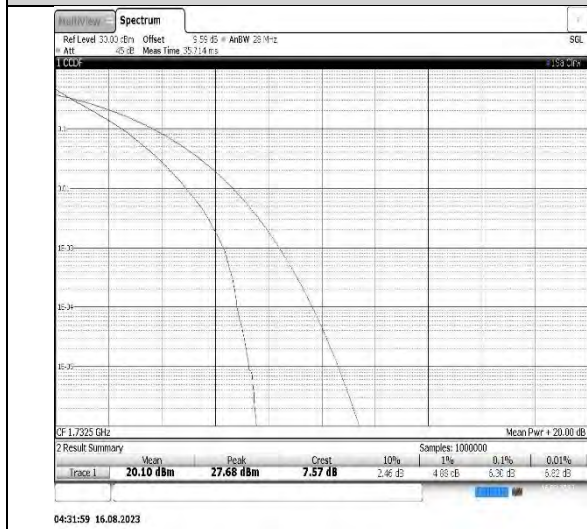

Band4-10MHz-QPSK-20175-50RB#0

Band4-10MHz-16QAM-20175-50RB#0

Band4-15MHz-QPSK-20175-75RB#0

Band4-15MHz-16QAM-20175-75RB#0

Band4-20MHz-QPSK-20175-100RB#0

Band4-20MHz-16QAM-20175-100RB#0

Band5-1.4MHz-QPSK-20525-6RB#0