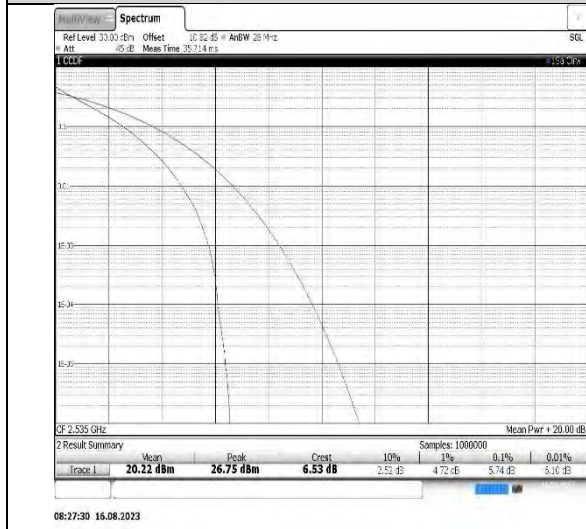

Band7-5MHz-QPSK-21100-25RB#0

Band7-5MHz-16QAM-21100-25RB#0

Band7-10MHz-QPSK-21100-50RB#0

Band7-10MHz-16QAM-21100-50RB#0

Band7-15MHz-QPSK-21100-75RB#0

Band7-15MHz-16QAM-21100-75RB#0

Band7-20MHz-QPSK-21100-100RB#0