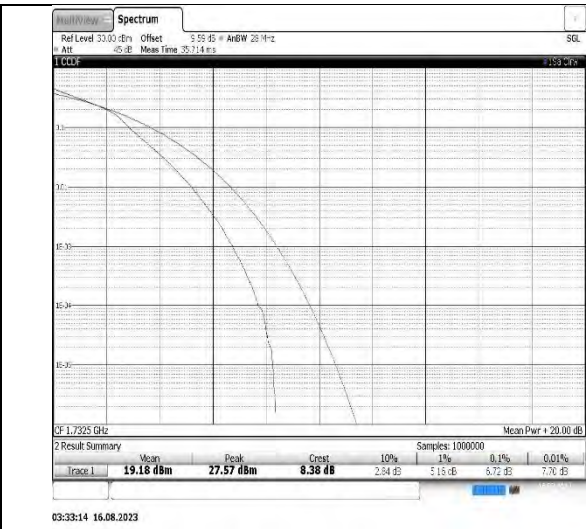

Band4-10MHz-QPSK-20175-50RB#0

Band4-10MHz-16QAM-20175-50RB#0

Band4-15MHz-QPSK-20175-75RB#0

Band4-15MHz-16QAM-20175-75RB#0

Band4-20MHz-QPSK-20175-100RB#0

Band4-20MHz-16QAM-20175-100RB#0

Band5-1.4MHz-QPSK-20525-6RB#0