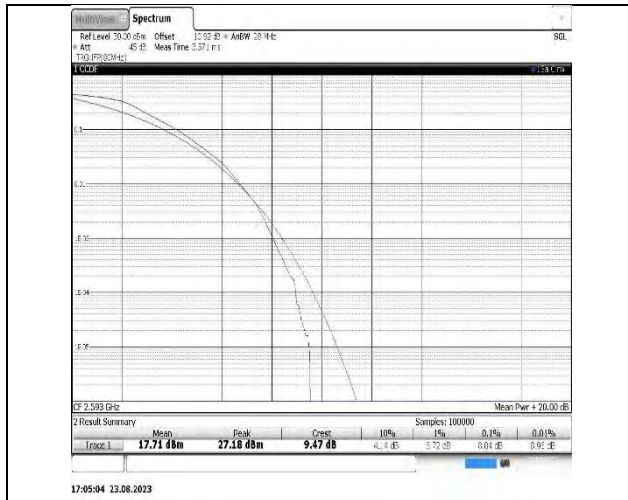

Band41-20MHz-QPSK-40620-100RB#0-PASS