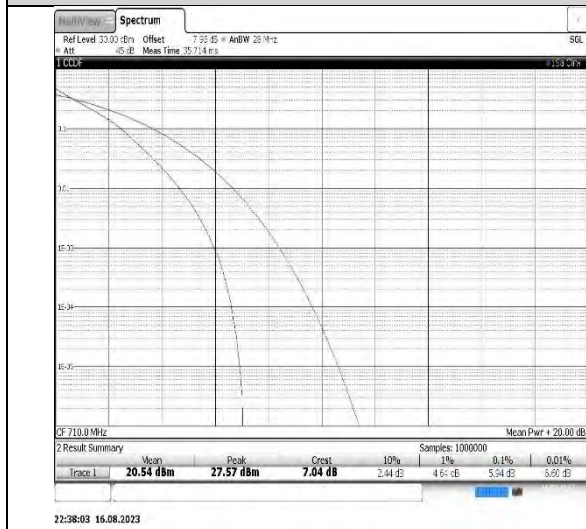

Band17-5MHz-QPSK-23790-25RB#0