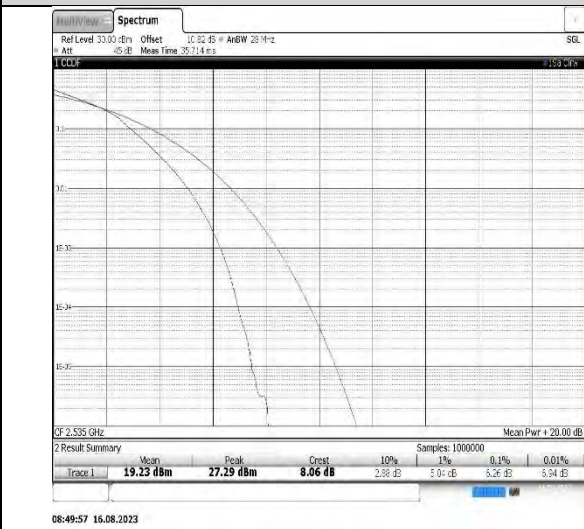

Band7-20MHz-16QAM-21100-100RB#0