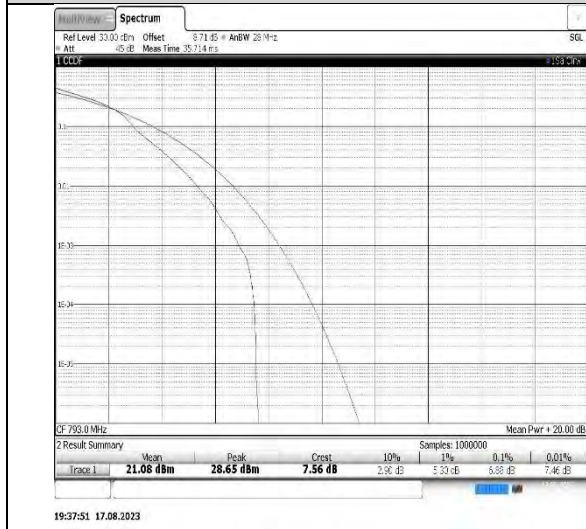

Band14-10MHz-16QAM-23330-1RB#0