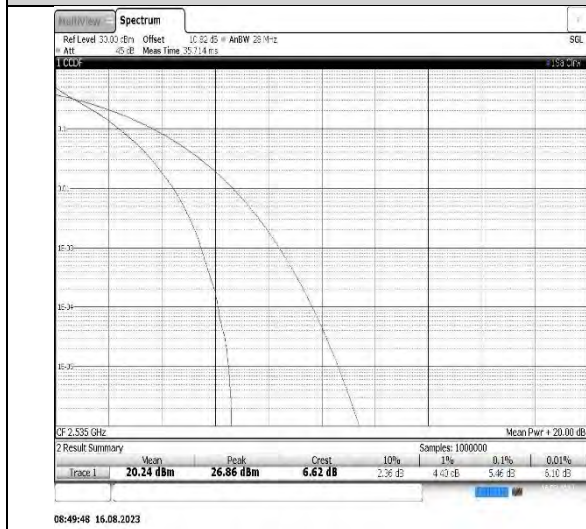

Band7-20MHz-QPSK-21100-100RB#0