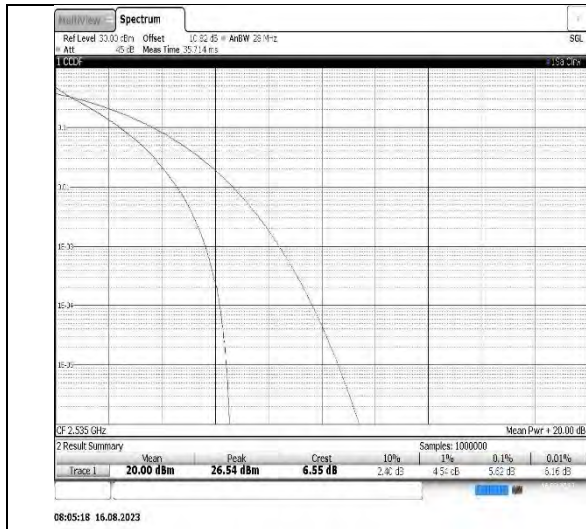

Band7-5MHz-QPSK-21100-25RB#0

Band7-5MHz-16QAM-21100-25RB#0

Band7-10MHz-QPSK-21100-50RB#0

Band7-10MHz-16QAM-21100-50RB#0

Band7-15MHz-QPSK-21100-75RB#0

Band7-15MHz-16QAM-21100-75RB#0

Band7-20MHz-QPSK-21100-100RB#0