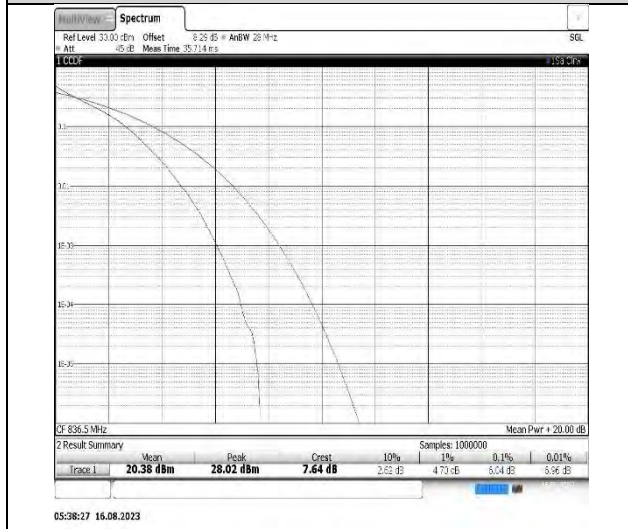

Band5-1.4MHz-QPSK-20525-6RB#0