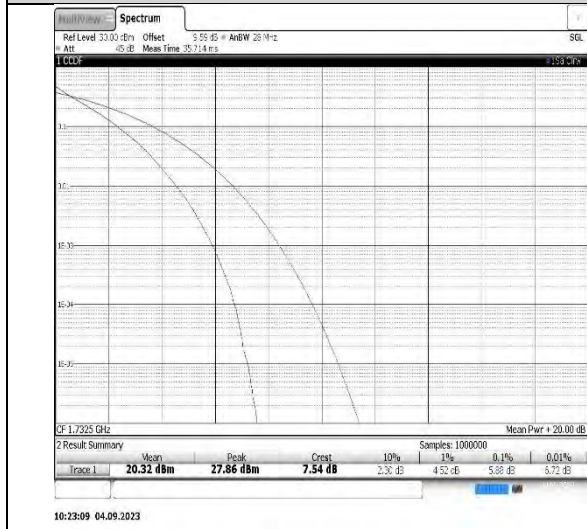

Band4-10MHz-QPSK-20175-50RB#0

Band4-10MHz-16QAM-20175-50RB#0

Band4-15MHz-QPSK-20175-75RB#0

Band4-15MHz-16QAM-20175-75RB#0

Band4-20MHz-QPSK-20175-100RB#0

Band4-20MHz-16QAM-20175-100RB#0

Band5-1.4MHz-QPSK-20525-6RB#0