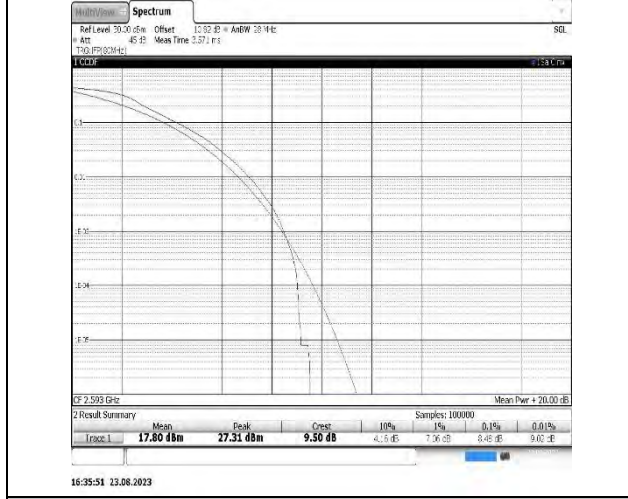

Band41-5MHz-16QAM-40620-25RB#0-PASS

Band41-10MHz-QPSK-40620-50RB#0-PASS

Band41-10MHz-16QAM-40620-50RB#0-PASS

Band41-15MHz-QPSK-40620-75RB#0-PASS

Band41-15MHz-16QAM-40620-75RB#0-PASS

Band41-20MHz-QPSK-40620-100RB#0-PASS