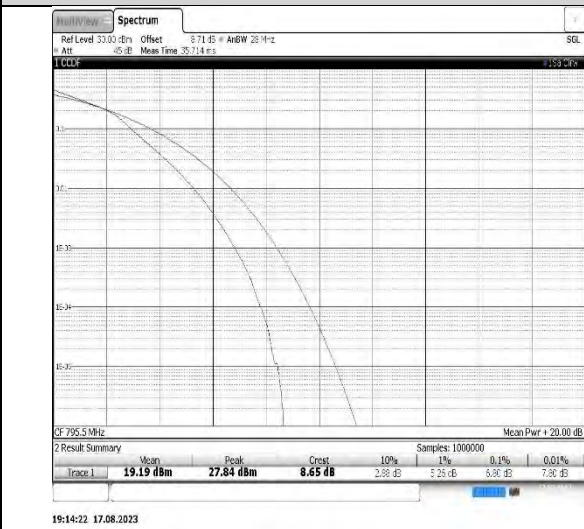

Band14-5MHz-16QAM-23330-1RB#0

Band14-5MHz-16QAM-23330-25RB#0

Band14-5MHz-16QAM-23355-1RB#0

Band14-5MHz-16QAM-23355-25RB#0

Band14-10MHz-QPSK-23330-1RB#0

Band14-10MHz-QPSK-23330-50RB#0

Band14-10MHz-16QAM-23330-1RB#0