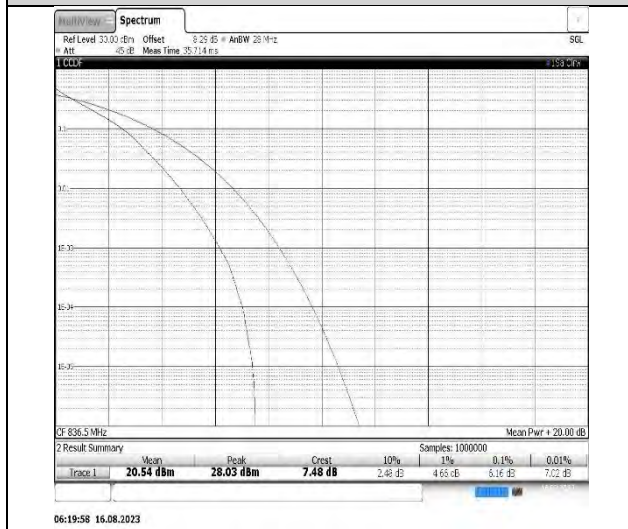

Band5-3MHz-QPSK-20525-15RB#0