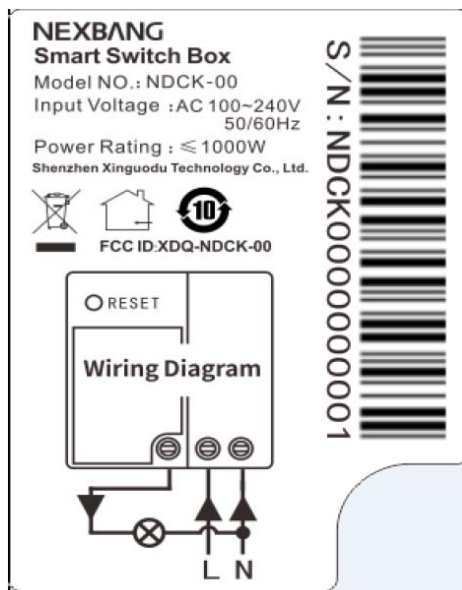

## EXHIBIT A - FCC ID LABELING AND LOCATION

### FCC ID Label

### Proposed FCC ID Label Location

The label shown shall be permanently affixed at a conspicuous location on the device and be readily visible to the user at the time purchase (Labeling requirements per 2.925)