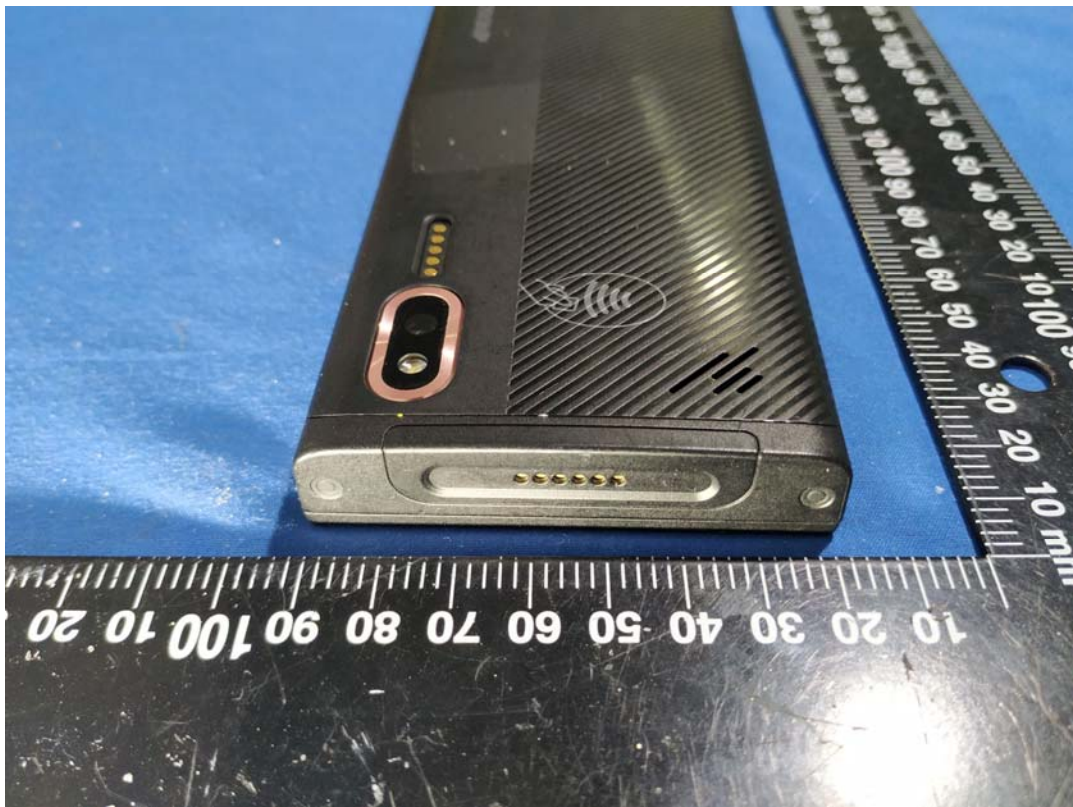

EXHIBIT B - EUT EXTERNAL PHOTOGRAPHS

 SWITCHING POWER SUPPLY

MODEL: SW-0983A

PART: SW-9501

INPUT: 100-240V~
50/60Hz 0.5A

OUTPUT: 5.0V \equiv 2.0A

DATE: 2032

MADE IN CHINA