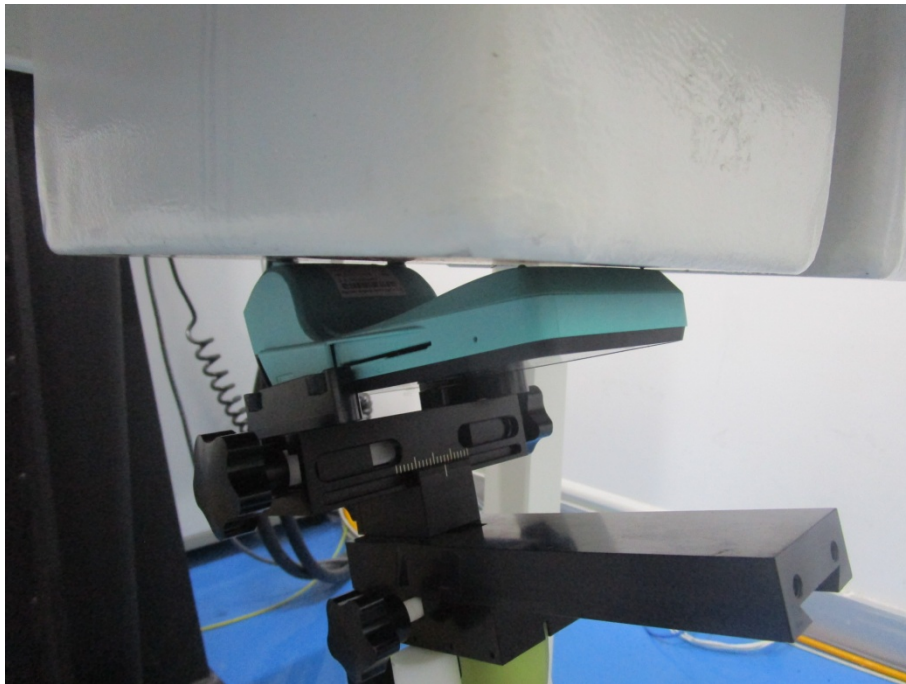

APPENDIX B EUT TEST POSITION PHOTOS

Liquid depth $\geq 15\text{cm}$

Body Back Setup Photo(0mm)

Body Top Setup Photo(0mm)