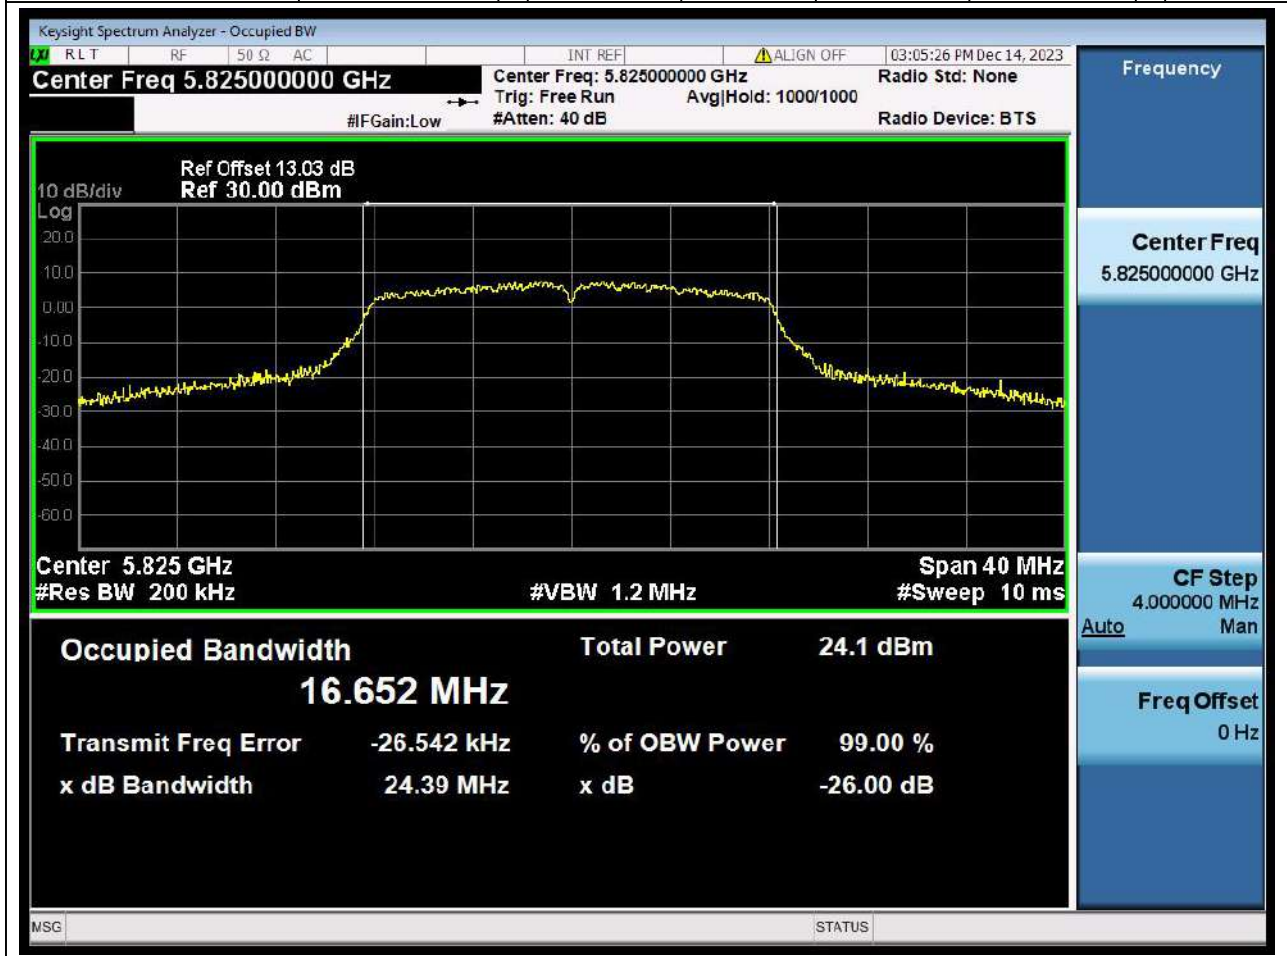

48. 802.11a_20M_U-NII-3_H

48.1. A.2.2-99% Bandwidth(NTNV)

Center Frequency (MHz)	OBW Power (%)	RBW (MHz)	Detector	Limit (MHz)	OBW (MHz)	Verdict
5825	99	0.2	Peak	0	16.652112	N/A