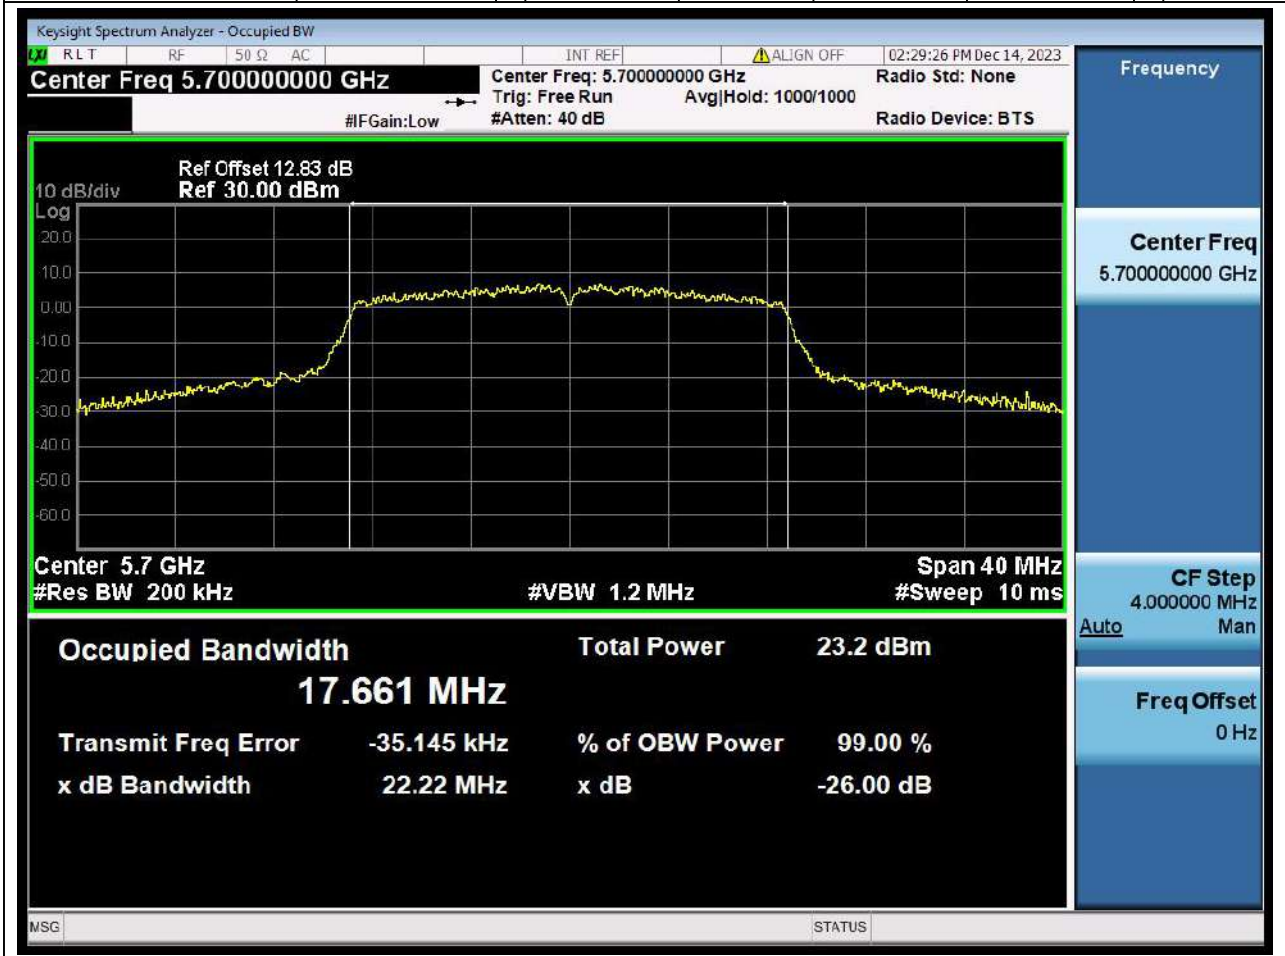

34. 802.11n_20M_U-NII-2C_H

34.1. A.2.2-99% Bandwidth(NTNV)

Center Frequency (MHz)	OBW Power (%)	RBW (MHz)	Detector	Limit (MHz)	OBW (MHz)	Verdict
5700	99	0.2	Peak	0	17.661055	N/A