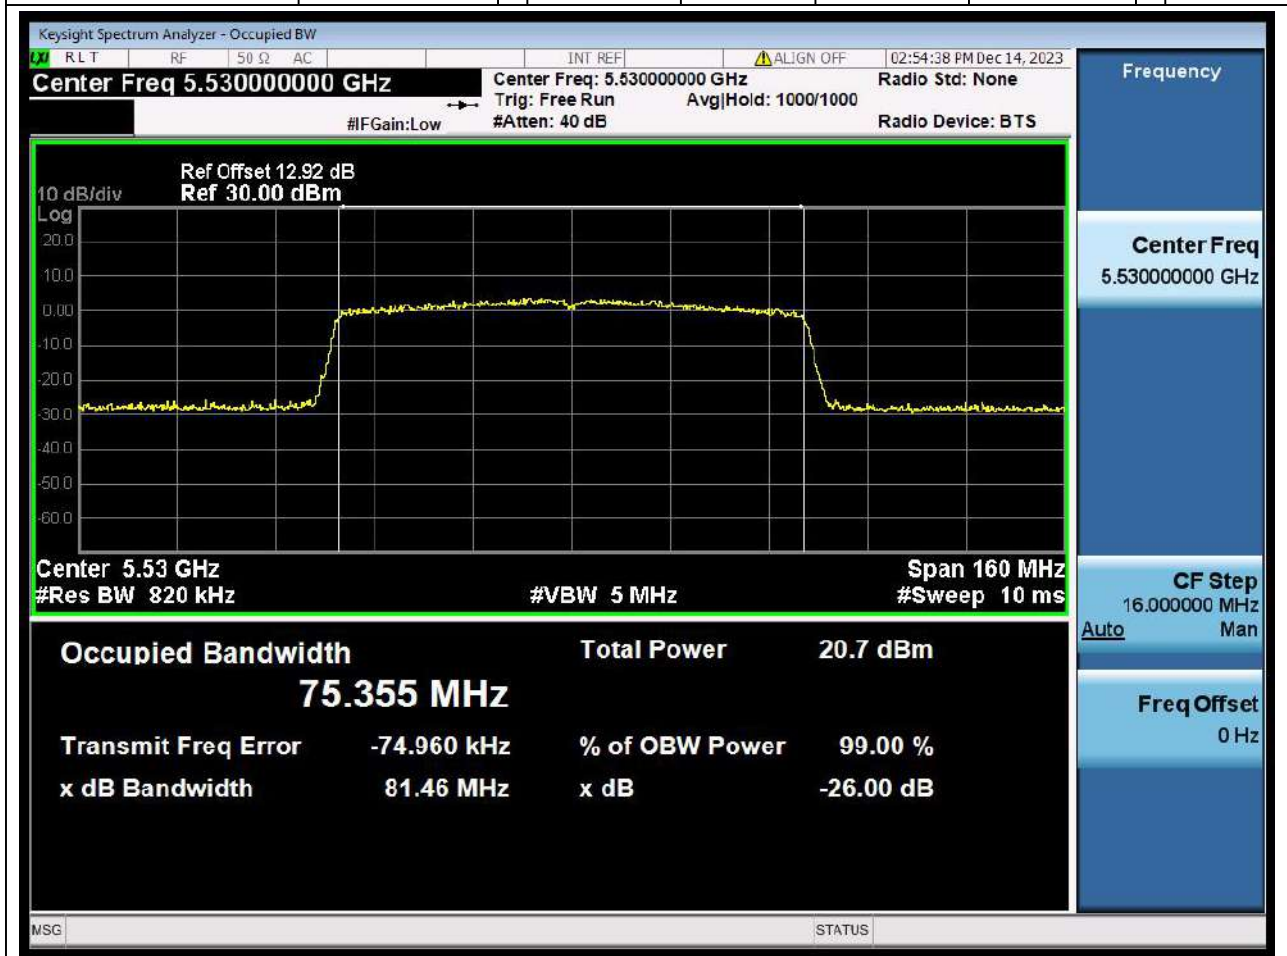

44. 802.11ac_80M_U-NII-2C_L

44.1. A.2.2-99% Bandwidth(NTNV)

Center Frequency (MHz)	OBW Power (%)	RBW (MHz)	Detector	Limit (MHz)	OBW (MHz)	Verdict
5530	99	0.82	Peak	0	75.355452	N/A