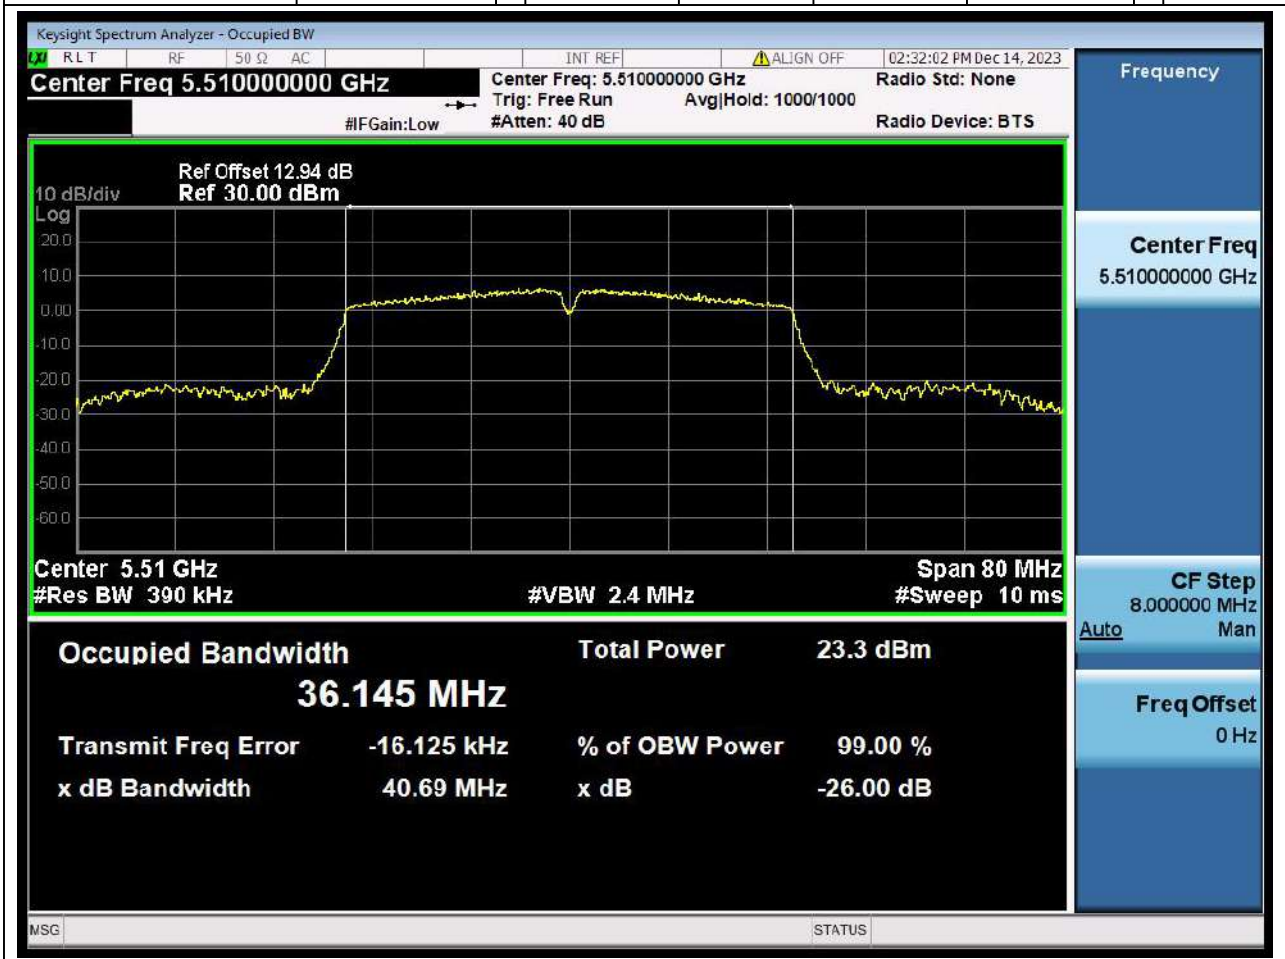

35. 802.11n_40M_U-NII-2C_L

35.1. A.2.2-99% Bandwidth(NTNV)

Center Frequency (MHz)	OBW Power (%)	RBW (MHz)	Detector	Limit (MHz)	OBW (MHz)	Verdict
5510	99	0.39	Peak	0	36.144722	N/A