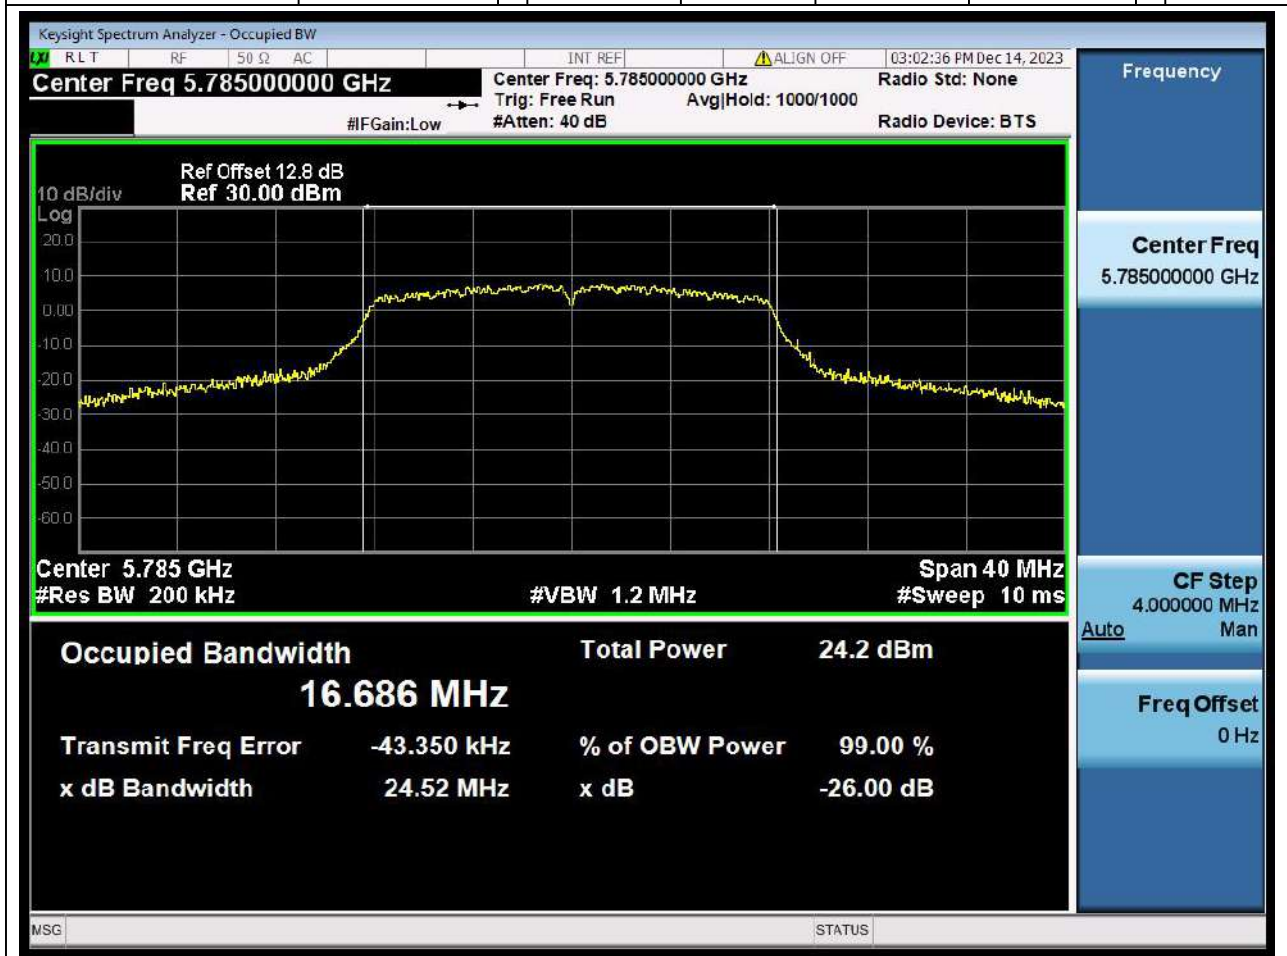

47. 802.11a_20M_U-NII-3_M

47.1. A.2.2-99% Bandwidth(NTNV)

Center Frequency (MHz)	OBW Power (%)	RBW (MHz)	Detector	Limit (MHz)	OBW (MHz)	Verdict
5785	99	0.2	Peak	0	16.686498	N/A