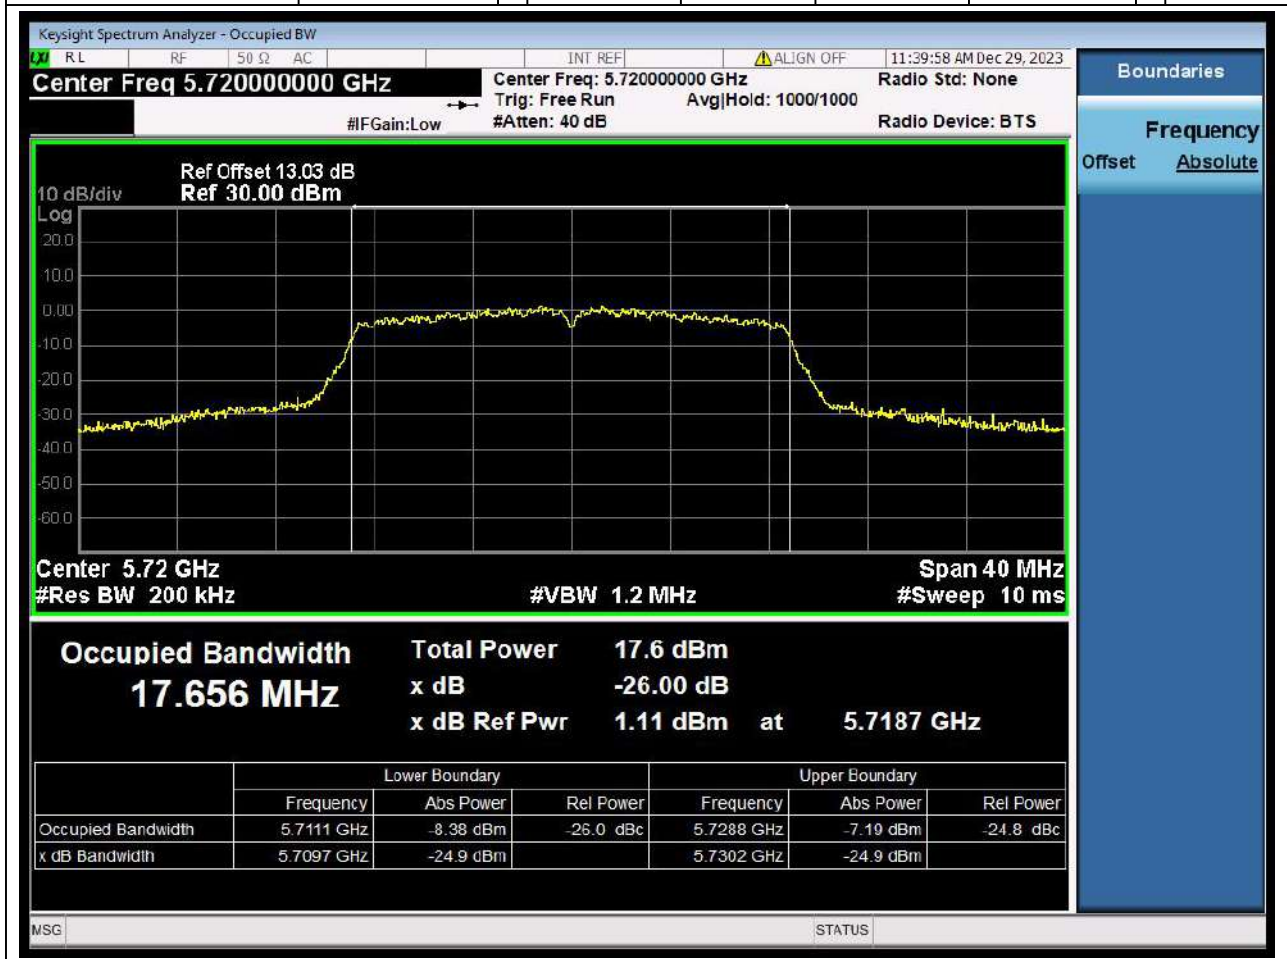

2. 802.11n_20M_U-NII-2C&3_CH144

2.1. A.2.2-99% Bandwidth(NTNV)

Center Frequency (MHz)	OBW Power (%)	RBW (MHz)	Detector	Limit (MHz)	OBW (MHz)	Verdict
5720	99	0.2	Peak	0	17.655758	N/A