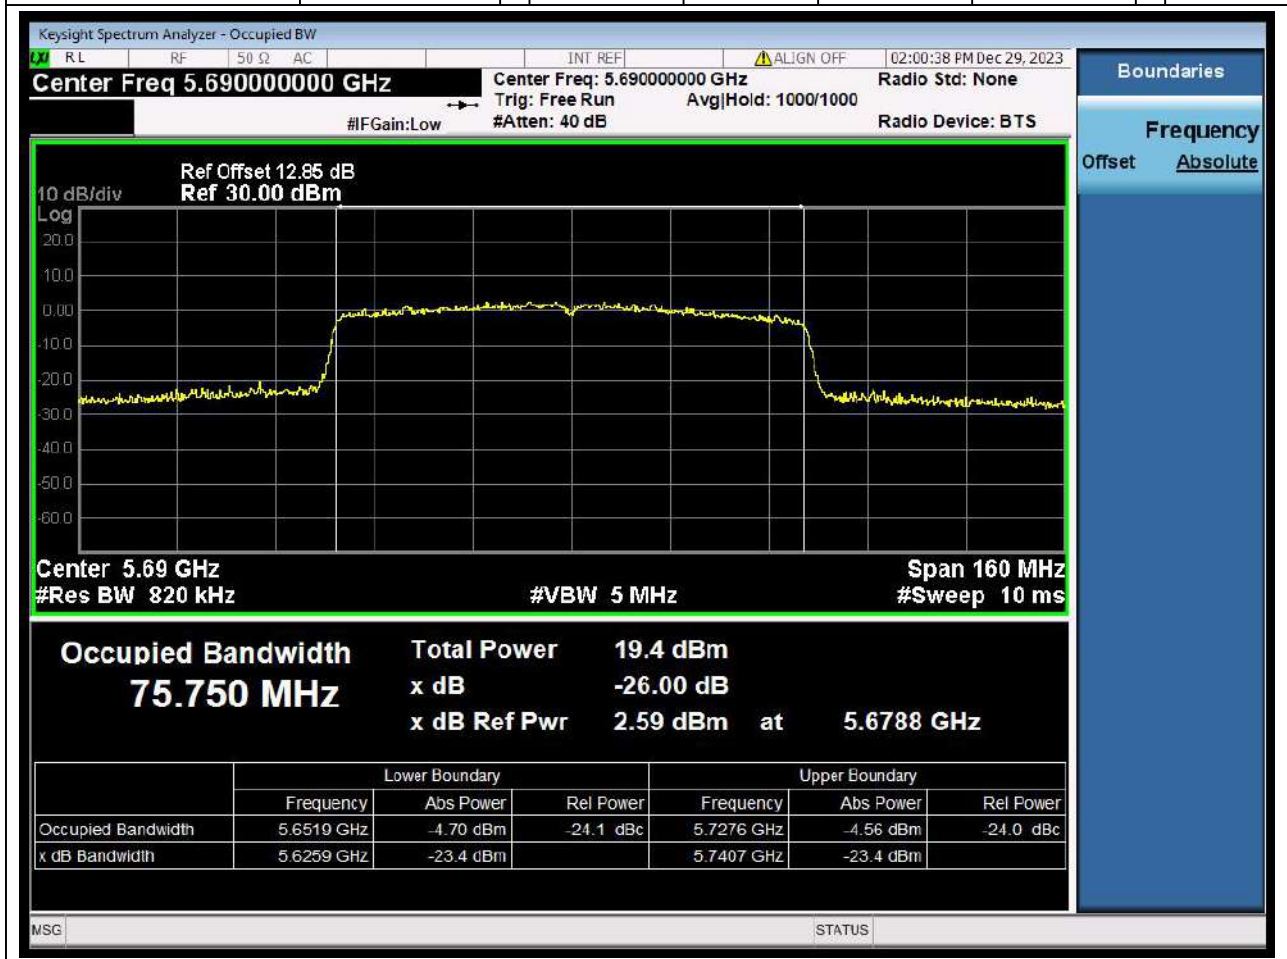

6. 802.11ac_80M_U-NII-2C&3_CH138

6.1. A.2.2-99% Bandwidth(NTNV)

Center Frequency (MHz)	OBW Power (%)	RBW (MHz)	Detector	Limit (MHz)	OBW (MHz)	Verdict
5690	99	0.82	Peak	0	75.75044	N/A

--BLANK BELOW--