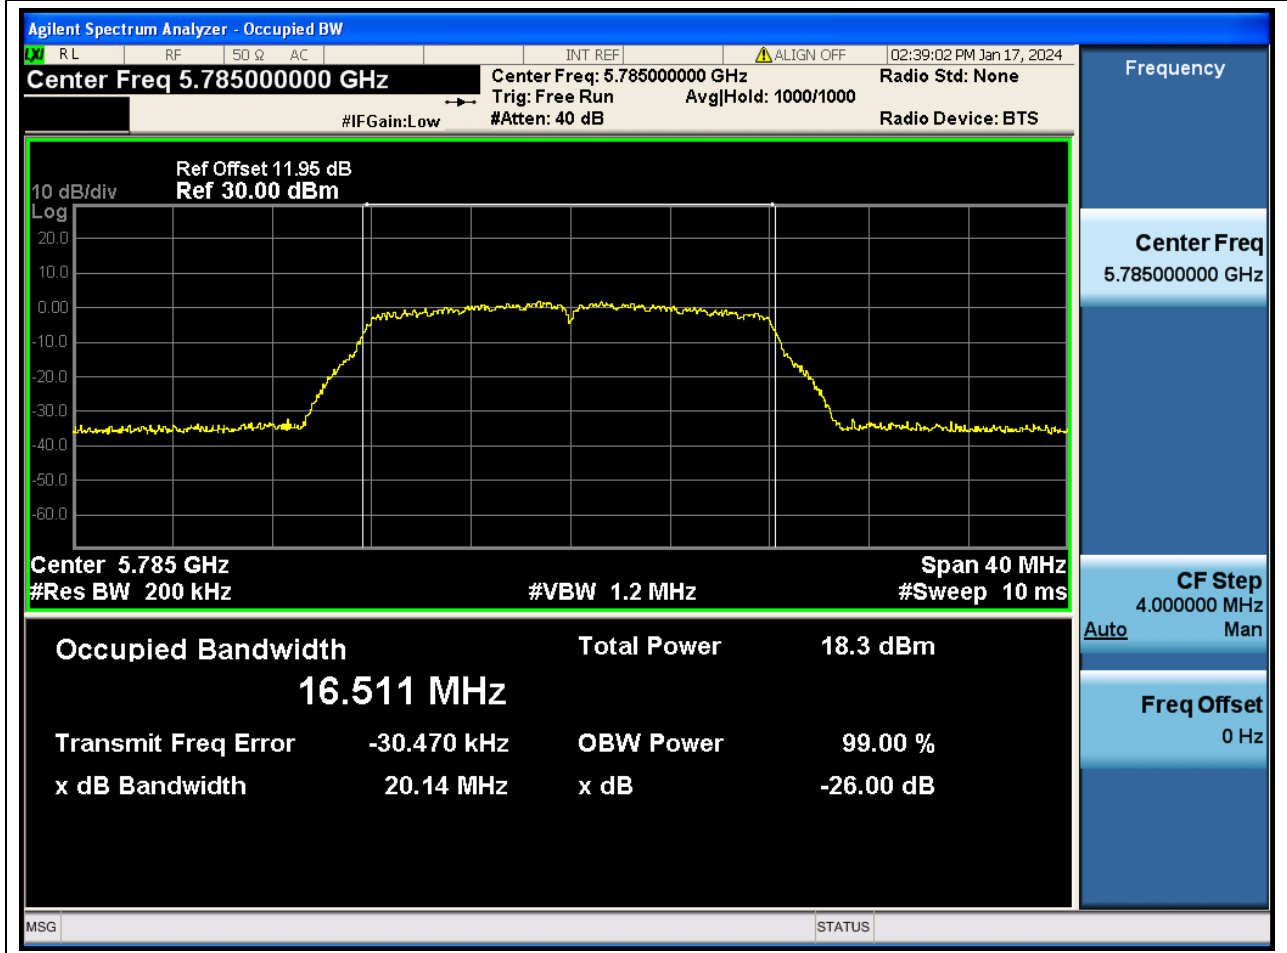

47. 802.11a_20M_U-NII-3_M

47.1. A.2.2-99% Bandwidth(NTNV)

Center Frequency (MHz)	OBW Power (%)	RBW (MHz)	Detector	Limit (MHz)	OBW (MHz)	Verdict
5785	99	0.2	Peak	0	16.51145	N/A