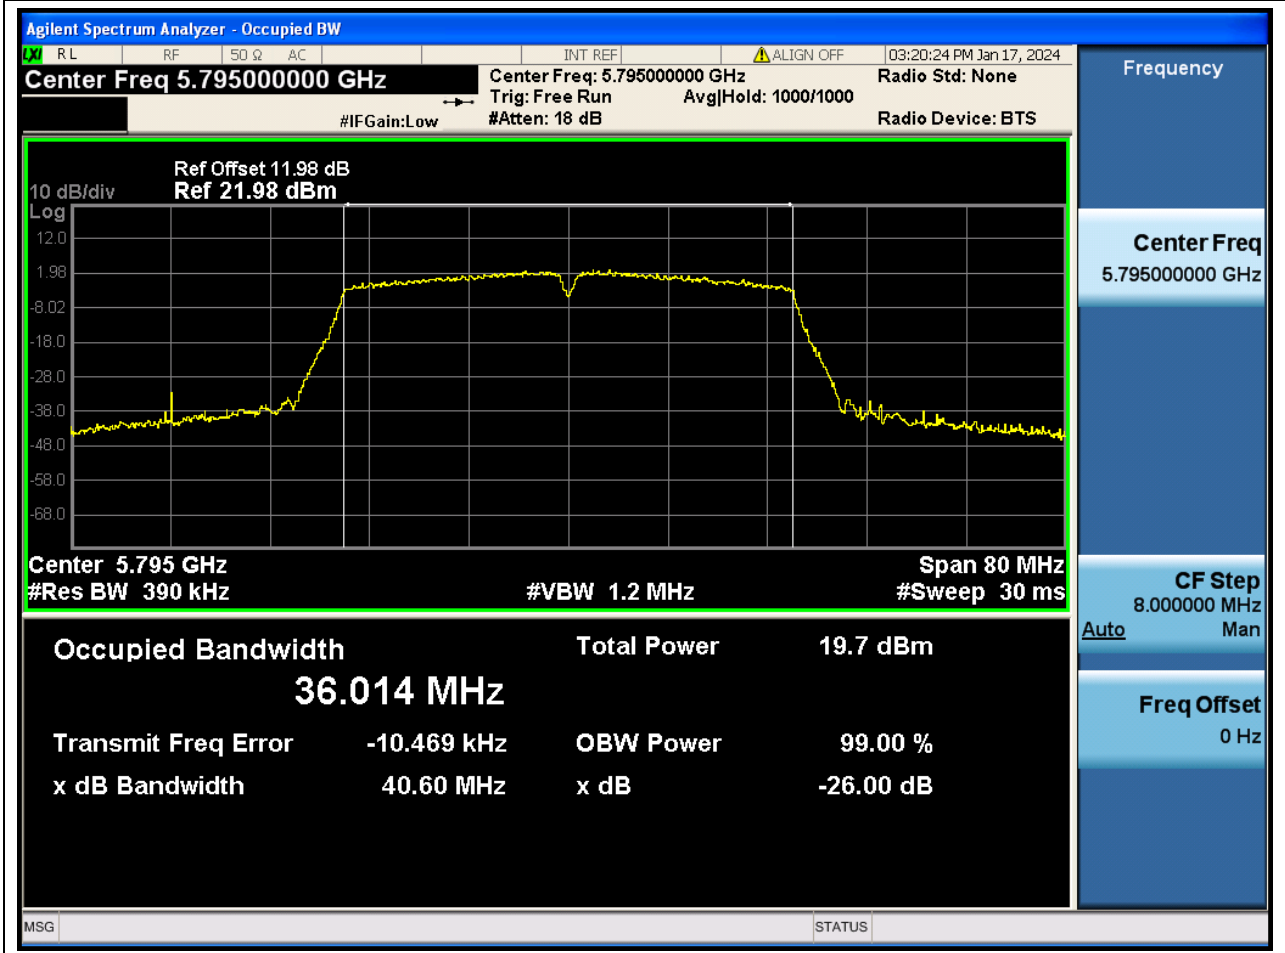

58. 802.11ac_40M_U-NII-3_H

58.1. A.2-26dB Bandwidth(NTNV)

Center Frequency (MHz)	XdB Down	RBW (MHz)	Detector	Limit (MHz)	XdB BandWidth (MHz)	Verdict
5795	26	0.39	Peak	0	40.598259	N/A