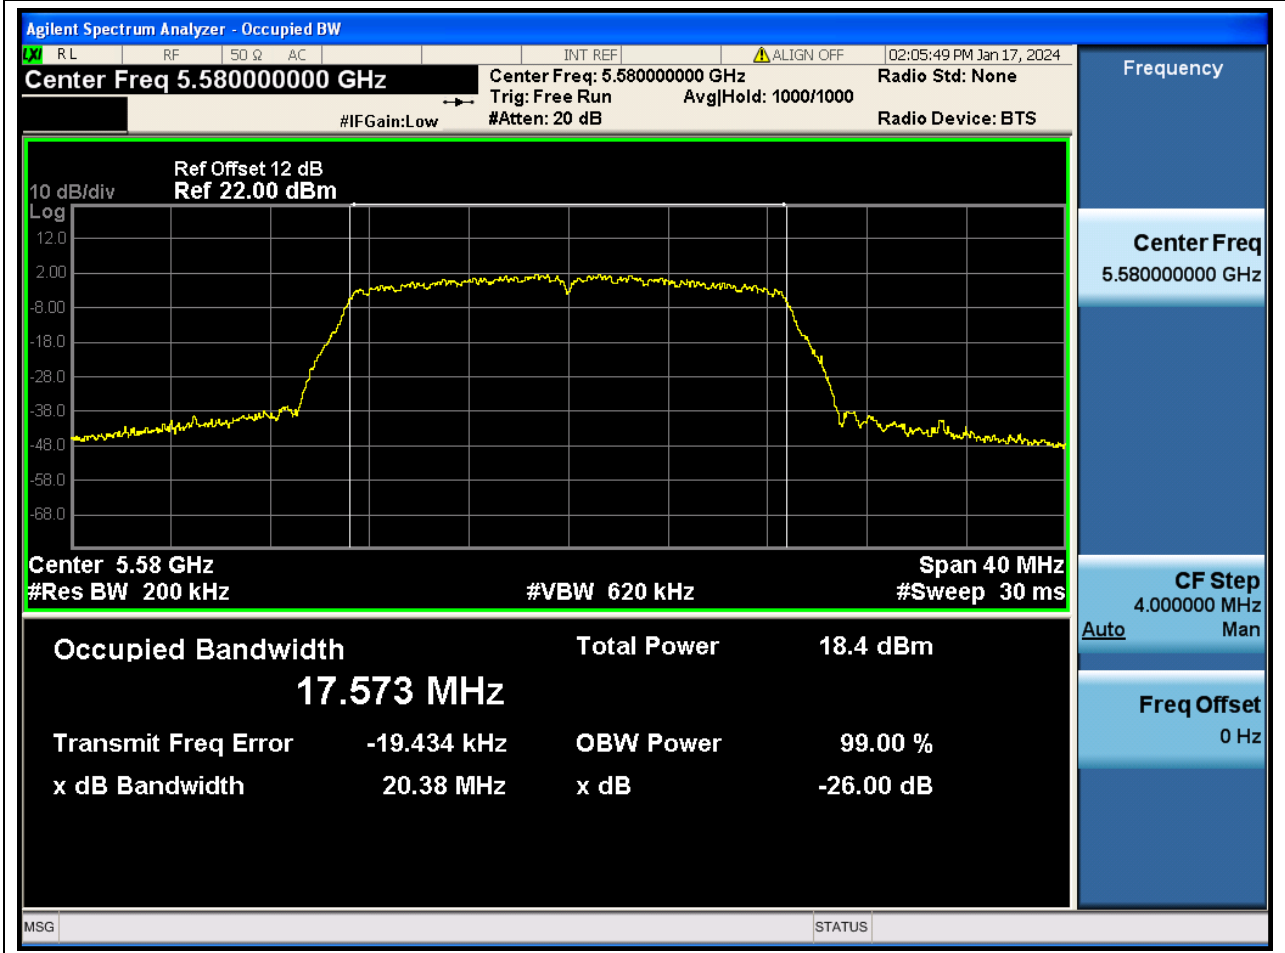

39. 802.11ac_20M_U-NII-2C_M

39.1. A.2-26dB Bandwidth(NTNV)

Center Frequency (MHz)	XdB Down	RBW (MHz)	Detector	Limit (MHz)	XdB BandWidth (MHz)	Verdict
5580	26	0.2	Peak	0	20.381505	N/A