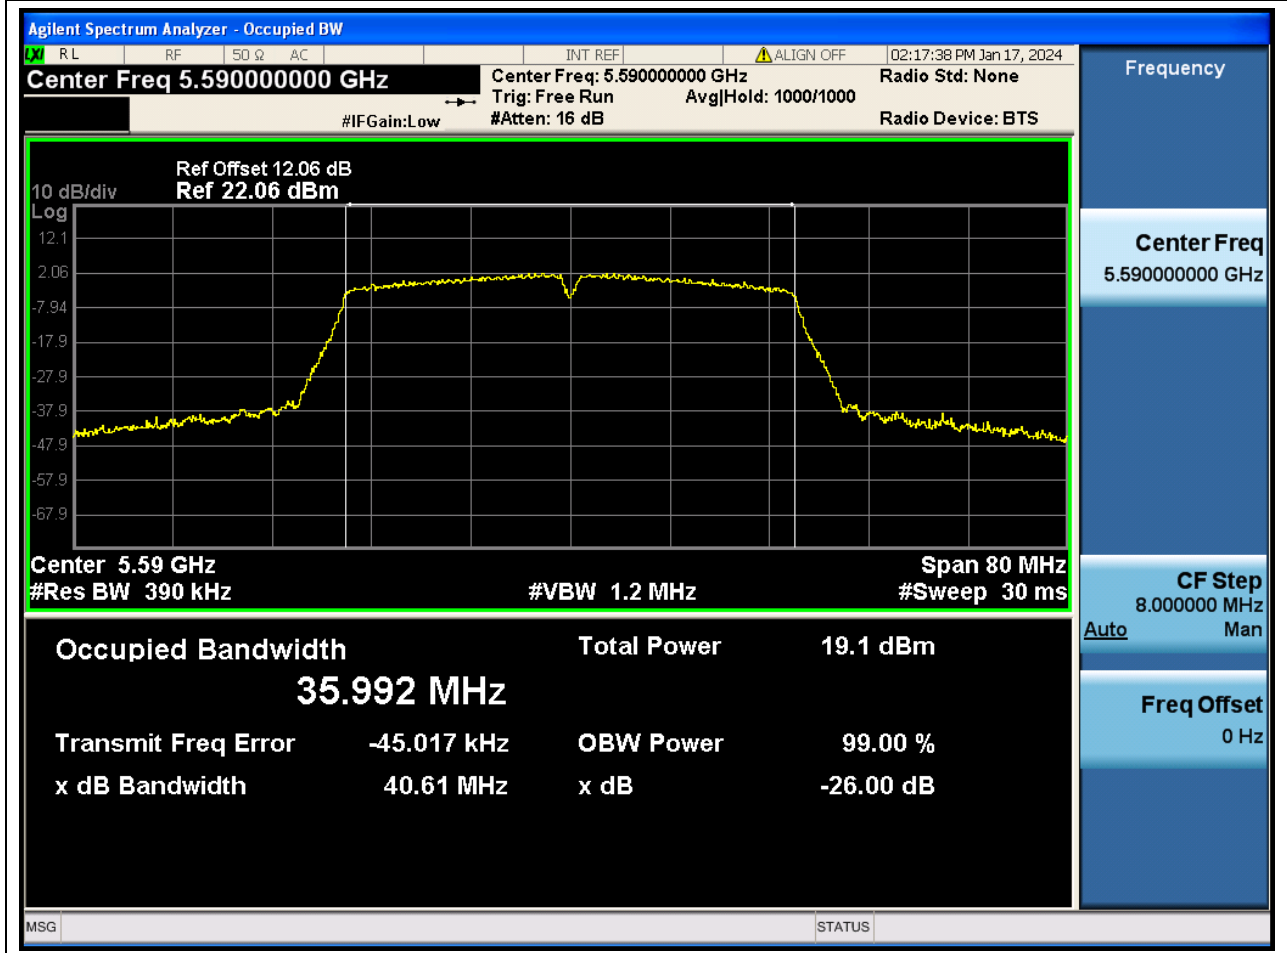

42. 802.11ac_40M_U-NII-2C_M

42.1. A.2-26dB Bandwidth(NTNV)

Center Frequency (MHz)	XdB Down	RBW (MHz)	Detector	Limit (MHz)	XdB BandWidth (MHz)	Verdict
5590	26	0.39	Peak	0	40.614949	N/A