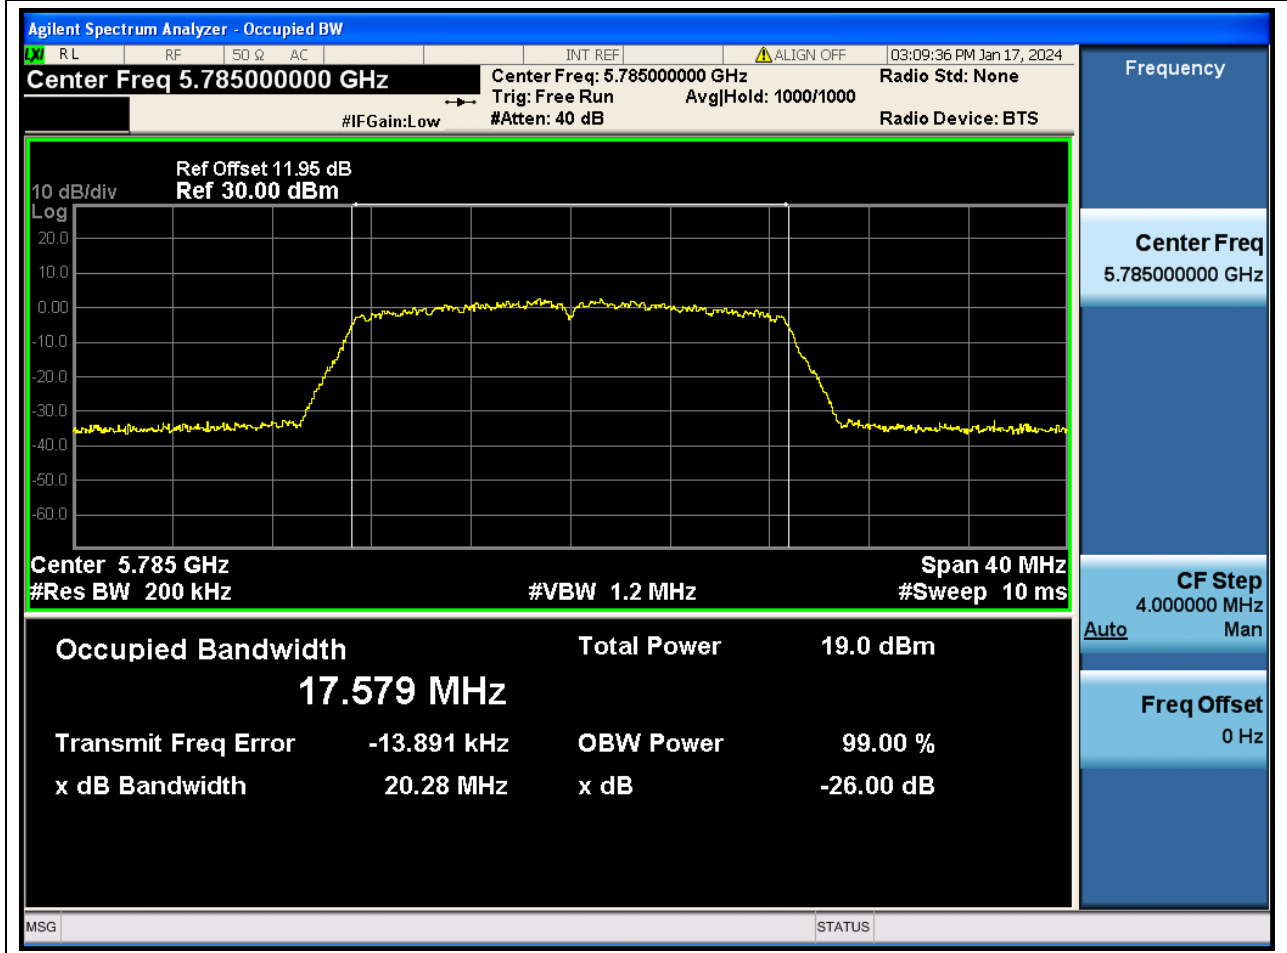

55. 802.11ac_20M_U-NII-3_M

55.1. A.2.2-99% Bandwidth(NTNV)

Center Frequency (MHz)	OBW Power (%)	RBW (MHz)	Detector	Limit (MHz)	OBW (MHz)	Verdict
5785	99	0.2	Peak	0	17.578937	N/A