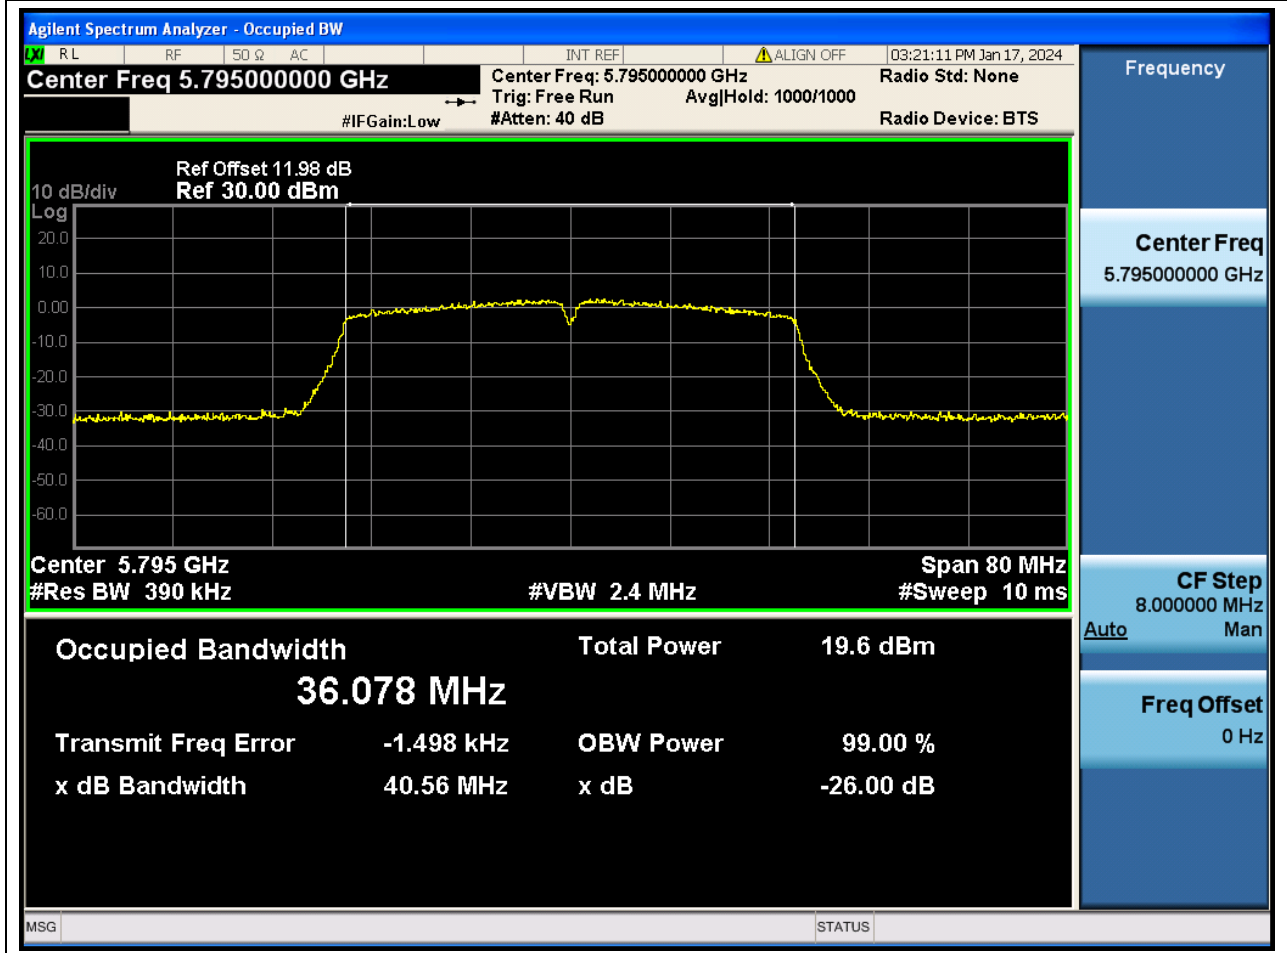

58. 802.11ac_40M_U-NII-3_H

58.1. A.2.2-99% Bandwidth(NTNV)

Center Frequency (MHz)	OBW Power (%)	RBW (MHz)	Detector	Limit (MHz)	OBW (MHz)	Verdict
5795	99	0.39	Peak	0	36.077808	N/A