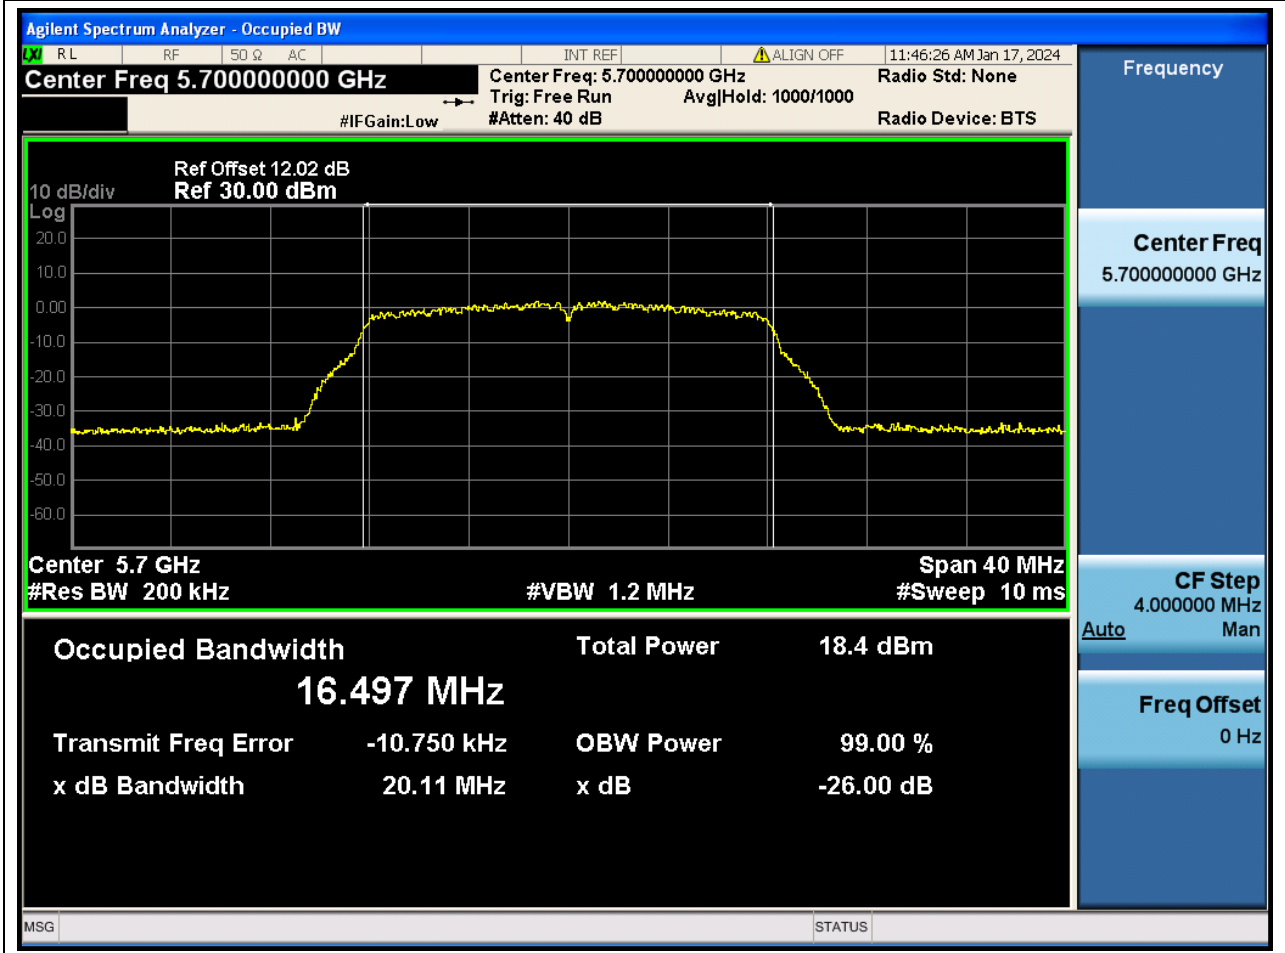

31. 802.11a_20M_U-NII-2C_H

31.1. A.2.2-99% Bandwidth(NTNV)

Center Frequency (MHz)	OBW Power (%)	RBW (MHz)	Detector	Limit (MHz)	OBW (MHz)	Verdict
5700	99	0.2	Peak	0	16.49652	N/A