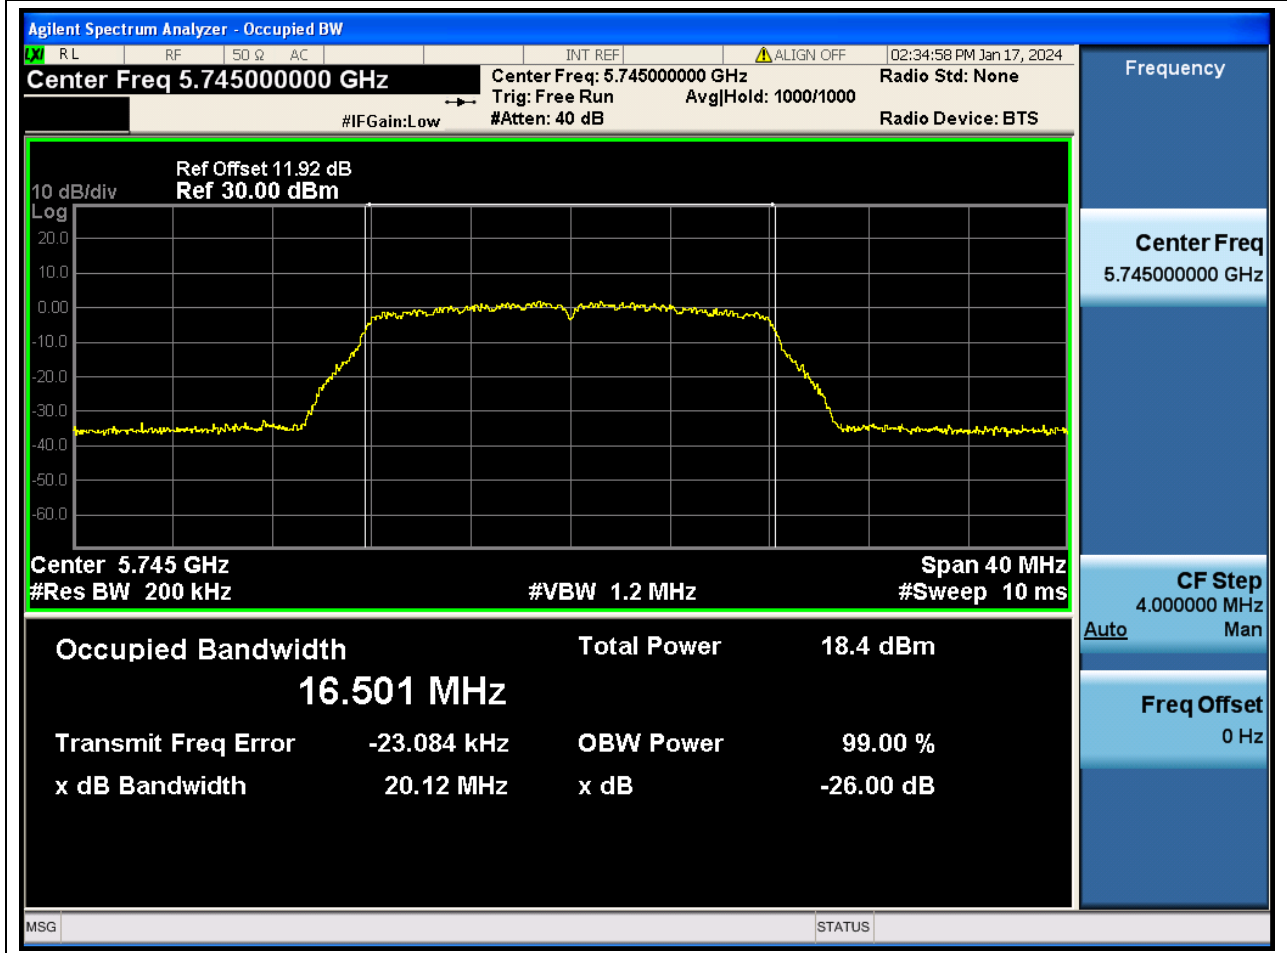

46. 802.11a_20M_U-NII-3_L

46.1. A.2.2-99% Bandwidth(NTNV)

Center Frequency (MHz)	OBW Power (%)	RBW (MHz)	Detector	Limit (MHz)	OBW (MHz)	Verdict
5745	99	0.2	Peak	0	16.501308	N/A