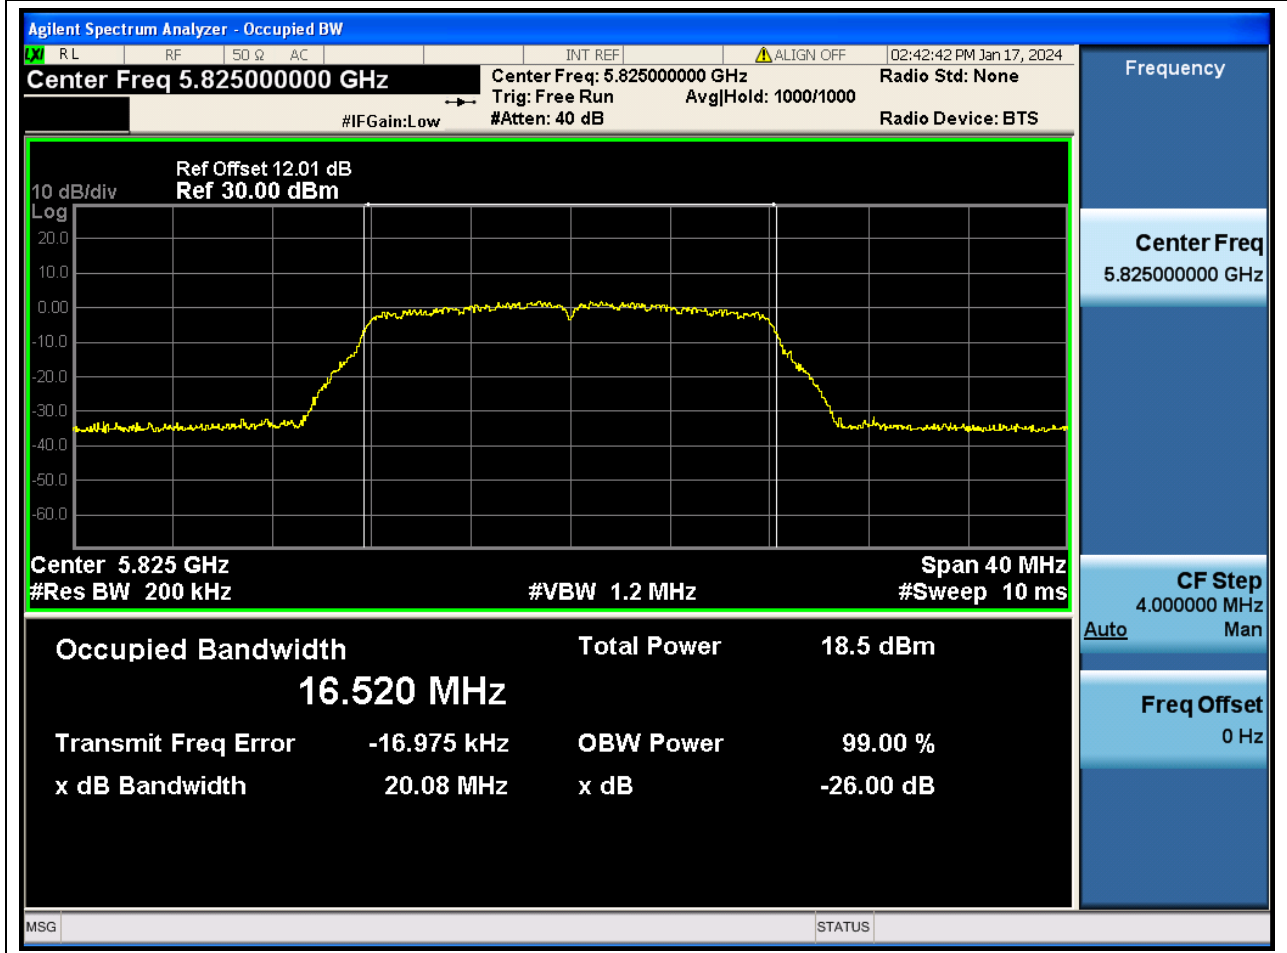

48. 802.11a_20M_U-NII-3_H

48.1. A.2.2-99% Bandwidth(NTNV)

Center Frequency (MHz)	OBW Power (%)	RBW (MHz)	Detector	Limit (MHz)	OBW (MHz)	Verdict
5825	99	0.2	Peak	0	16.519681	N/A