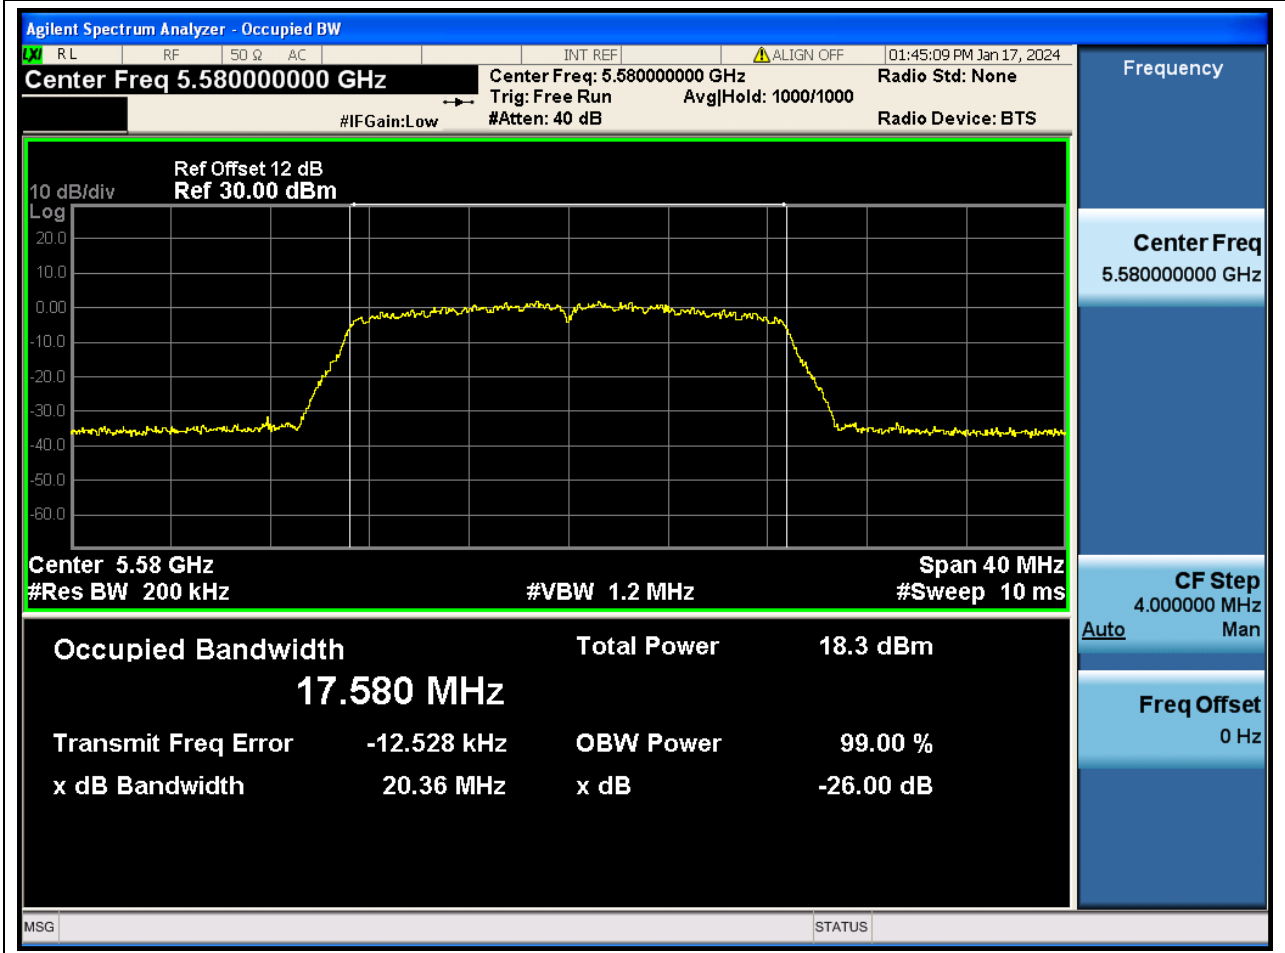

33. 802.11n_20M_U-NII-2C_M

33.1. A.2.2-99% Bandwidth(NTNV)

Center Frequency (MHz)	OBW Power (%)	RBW (MHz)	Detector	Limit (MHz)	OBW (MHz)	Verdict
5580	99	0.2	Peak	0	17.58005	N/A