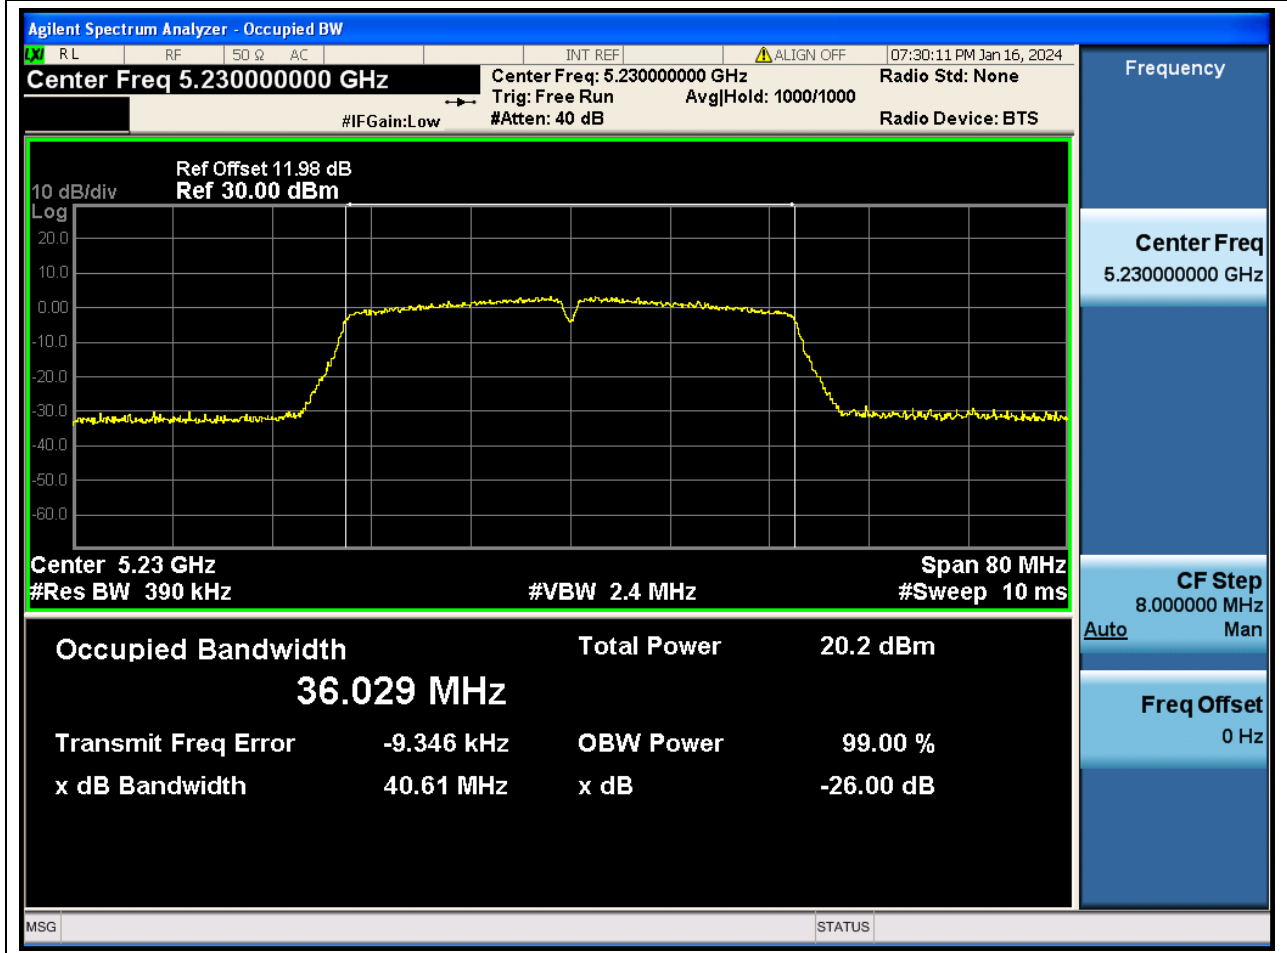

8. 802.11n_40M_U-NII-1_H

8.1. A.2.2-99% Bandwidth(NTNV)

Center Frequency (MHz)	OBW Power (%)	RBW (MHz)	Detector	Limit (MHz)	OBW (MHz)	Verdict
5230	99	0.39	Peak	0	36.028814	N/A