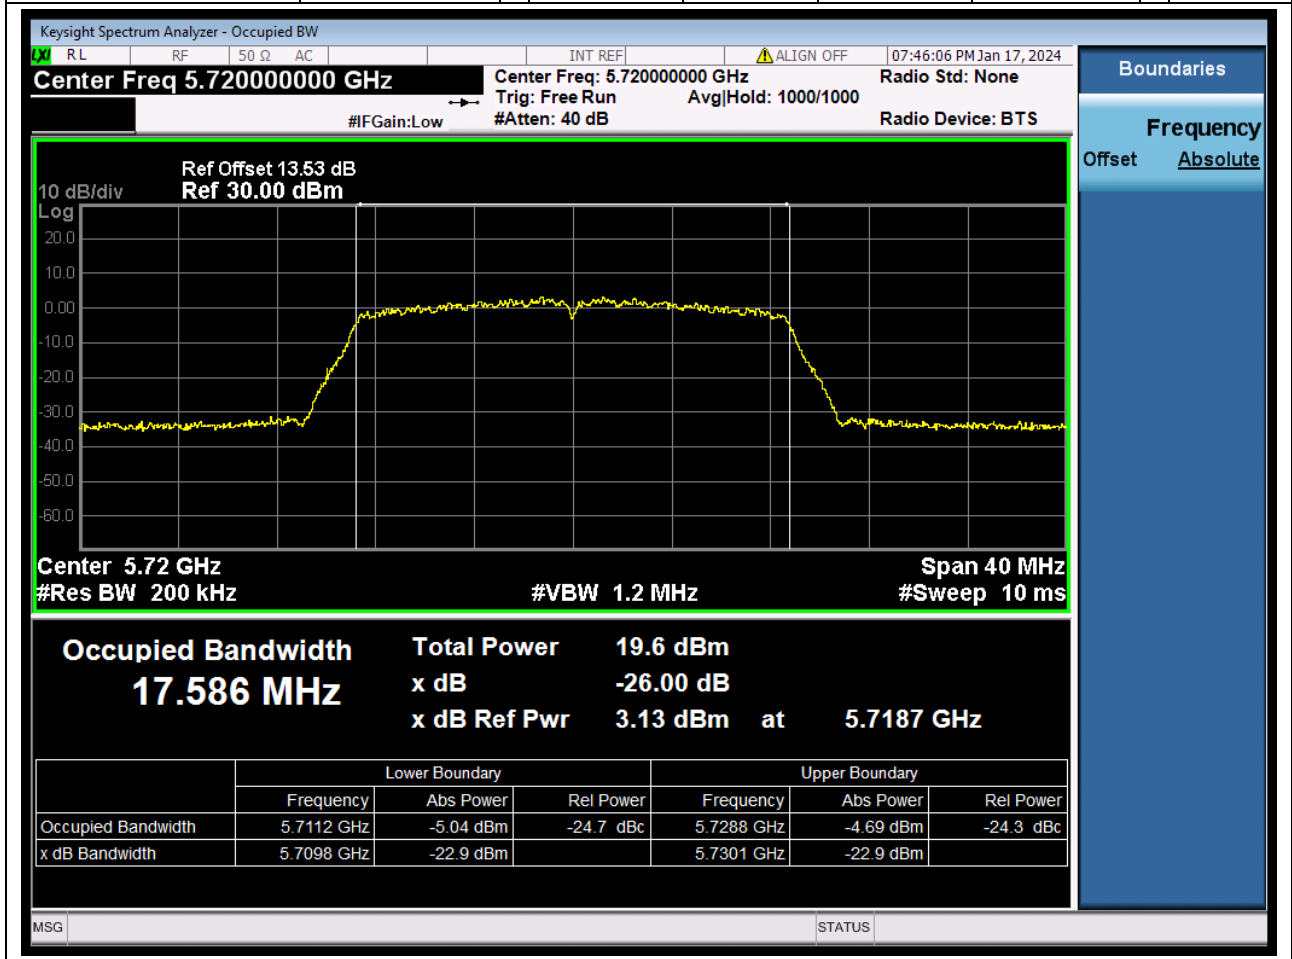

2. 802.11n_20M_U-NII-2C_CH144

2.1. A.2.2-99% Bandwidth(NTNV)

Center Frequency (MHz)	OBW Power (%)	RBW (MHz)	Detector	Limit (MHz)	OBW (MHz)	Verdict
5720	99	0.2	Peak	0	17.586192	N/A