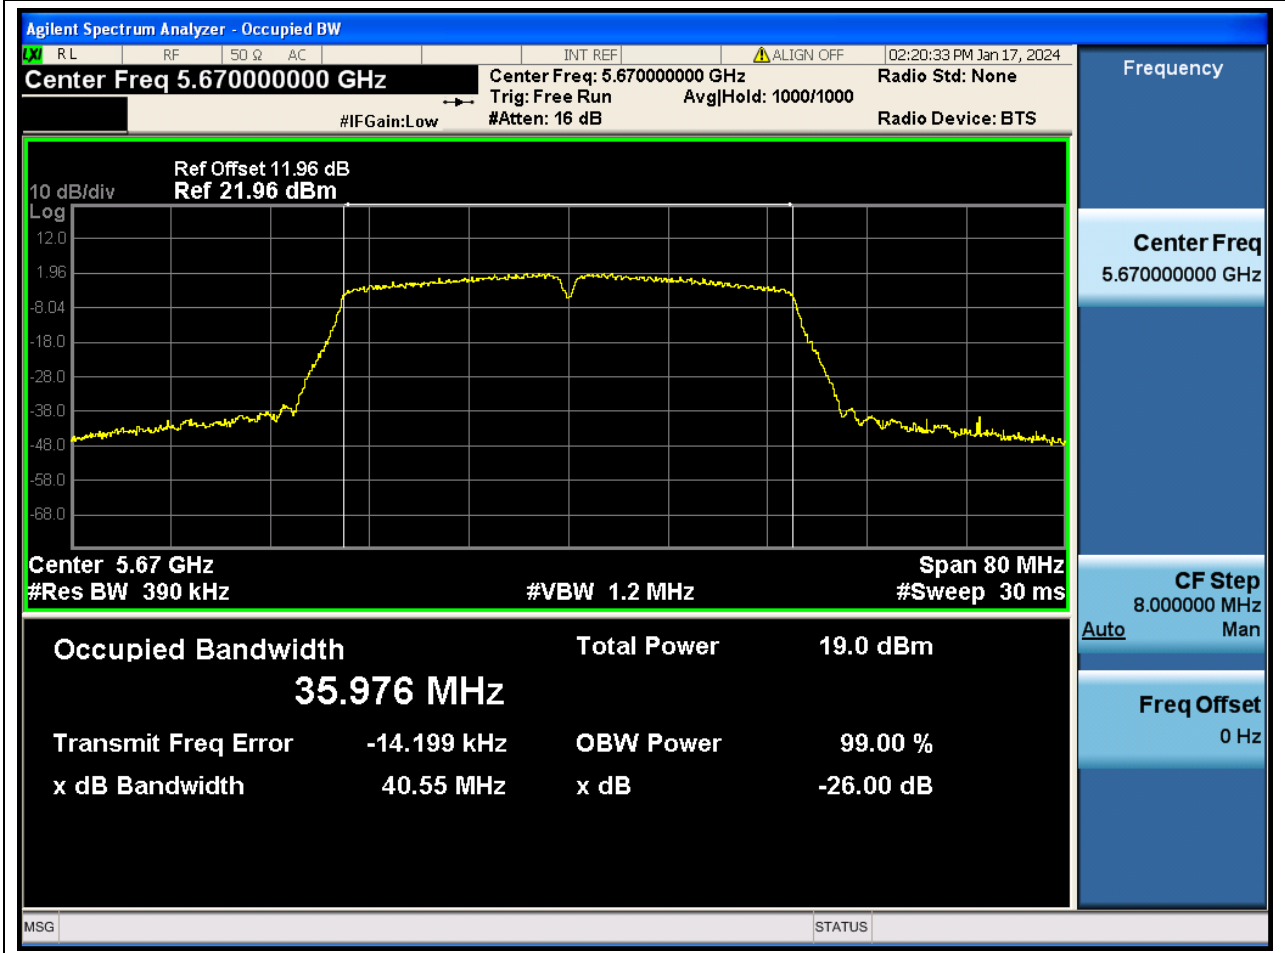

43. 802.11ac_40M_U-NII-2C_H

43.1. A.2-26dB Bandwidth(NTNV)

Center Frequency (MHz)	XdB Down	RBW (MHz)	Detector	Limit (MHz)	XdB BandWidth (MHz)	Verdict
5670	26	0.39	Peak	0	40.554663	N/A