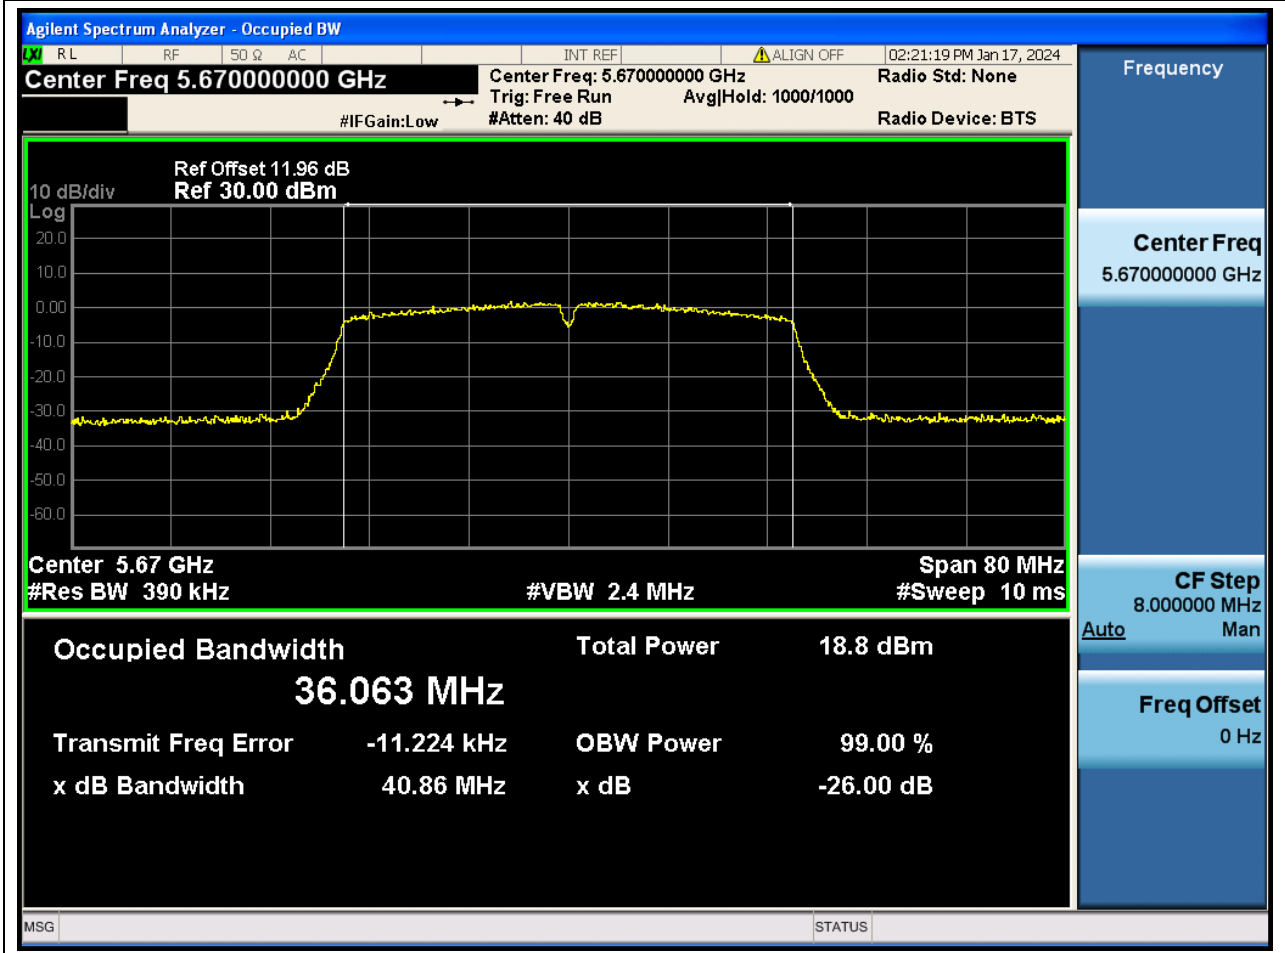

43. 802.11ac_40M_U-NII-2C_H

43.1. A.2.2-99% Bandwidth(NTNV)

Center Frequency (MHz)	OBW Power (%)	RBW (MHz)	Detector	Limit (MHz)	OBW (MHz)	Verdict
5670	99	0.39	Peak	0	36.062998	N/A