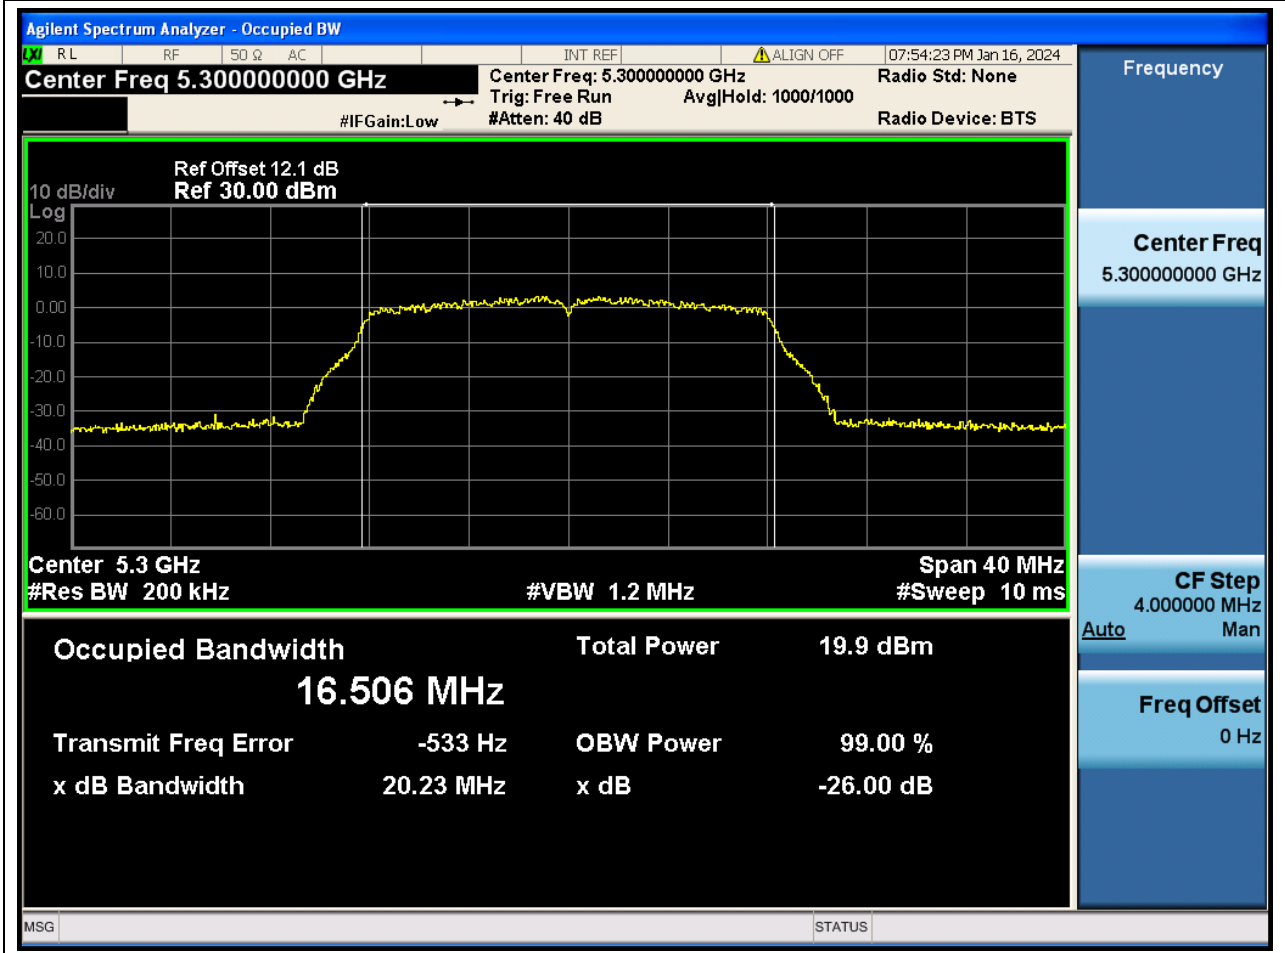

16. 802.11a_20M_U-NII-2A_M

16.1. A.2.2-99% Bandwidth(NTNV)

Center Frequency (MHz)	OBW Power (%)	RBW (MHz)	Detector	Limit (MHz)	OBW (MHz)	Verdict
5300	99	0.2	Peak	0	16.505715	N/A