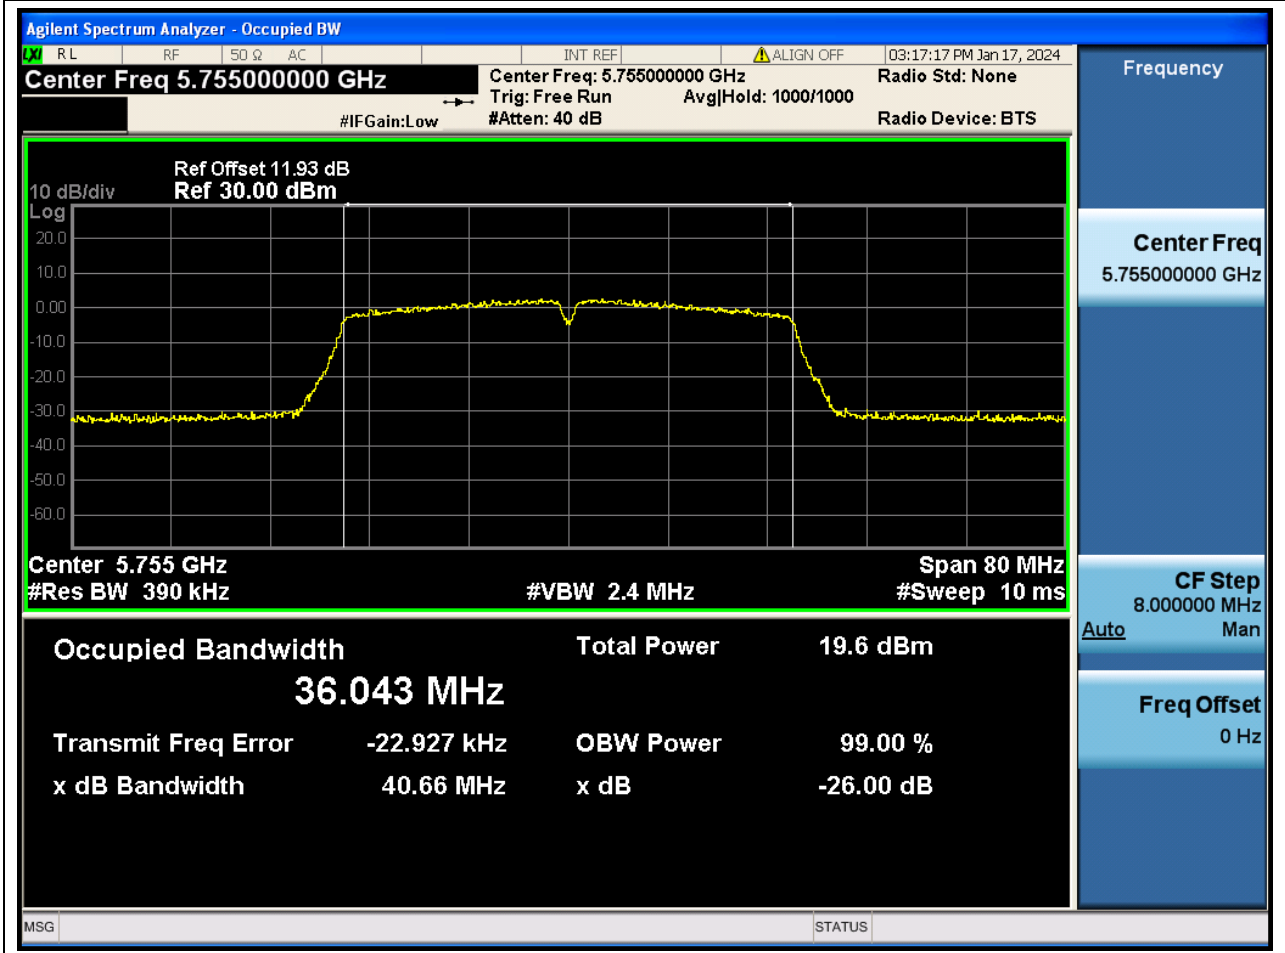

57. 802.11ac_40M_U-NII-3_L

57.1. A.2.2-99% Bandwidth(NTNV)

Center Frequency (MHz)	OBW Power (%)	RBW (MHz)	Detector	Limit (MHz)	OBW (MHz)	Verdict
5755	99	0.39	Peak	0	36.042542	N/A