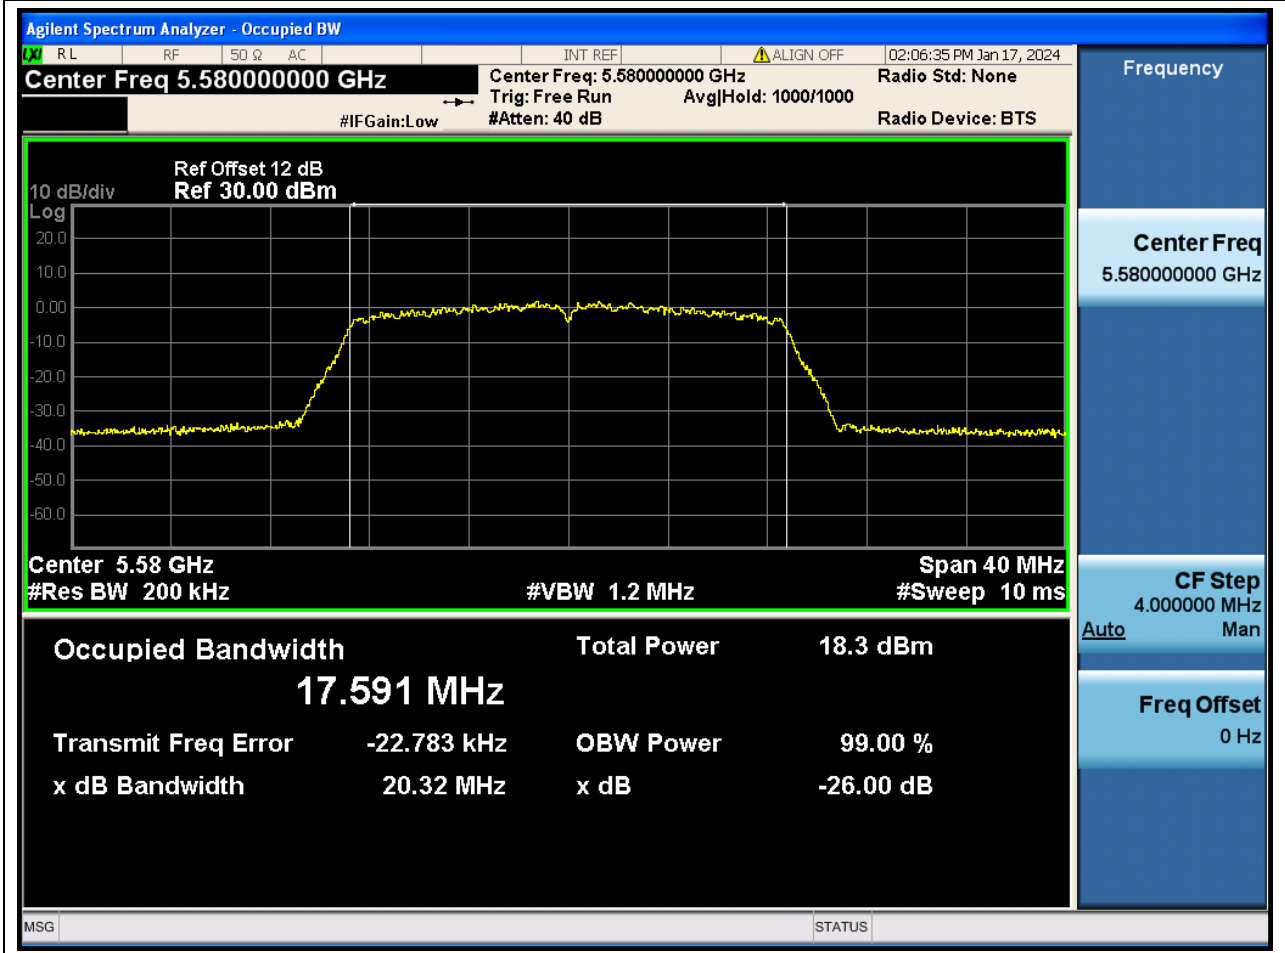

39. 802.11ac_20M_U-NII-2C_M

39.1. A.2.2-99% Bandwidth(NTNV)

Center Frequency (MHz)	OBW Power (%)	RBW (MHz)	Detector	Limit (MHz)	OBW (MHz)	Verdict
5580	99	0.2	Peak	0	17.591137	N/A