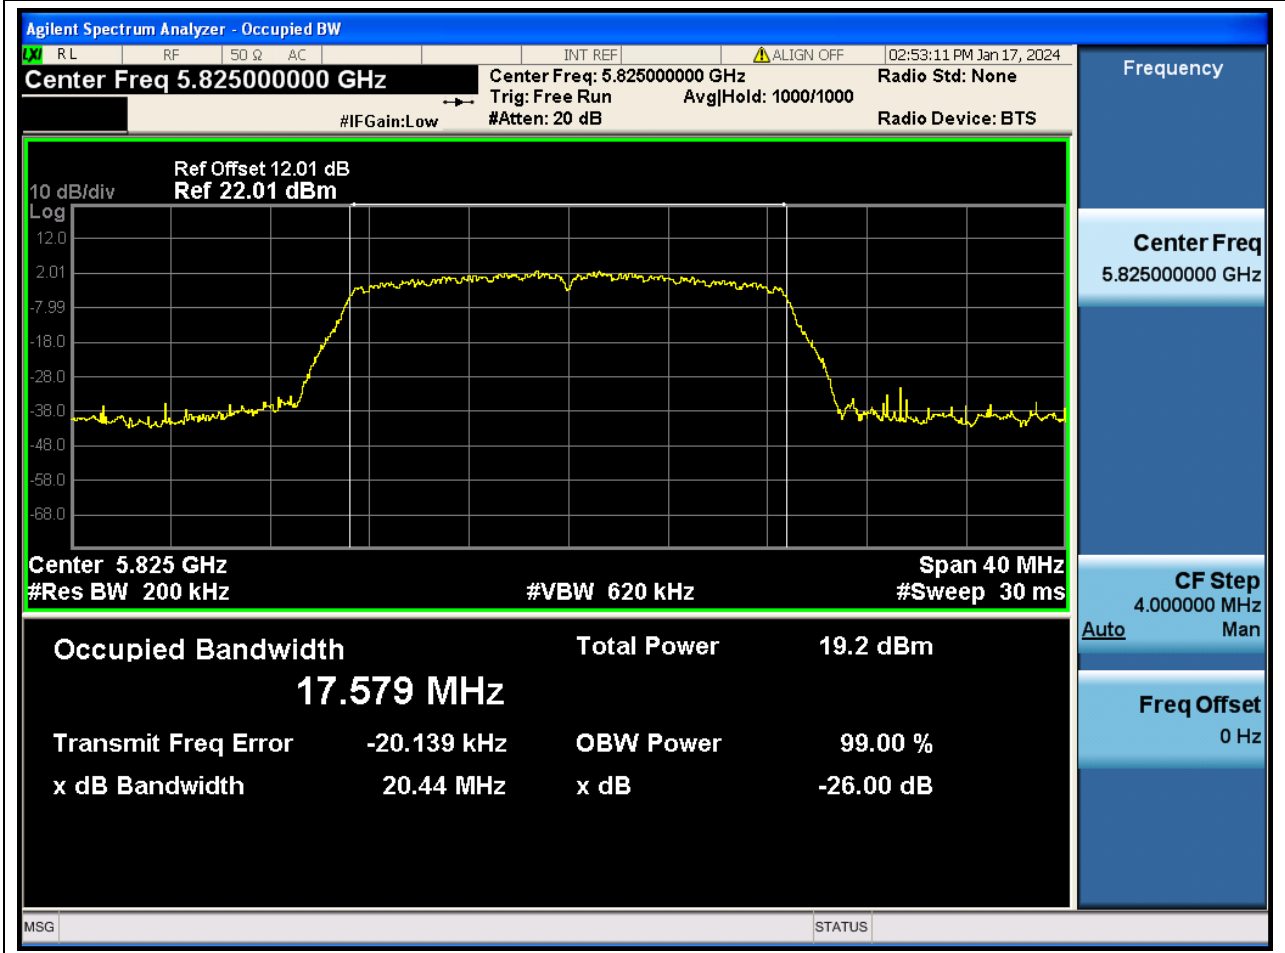

51. 802.11n_20M_U-NII-3_H

51.1. A.2-26dB Bandwidth(NTNV)

Center Frequency (MHz)	XdB Down	RBW (MHz)	Detector	Limit (MHz)	XdB BandWidth (MHz)	Verdict
5825	26	0.2	Peak	0	20.438087	N/A