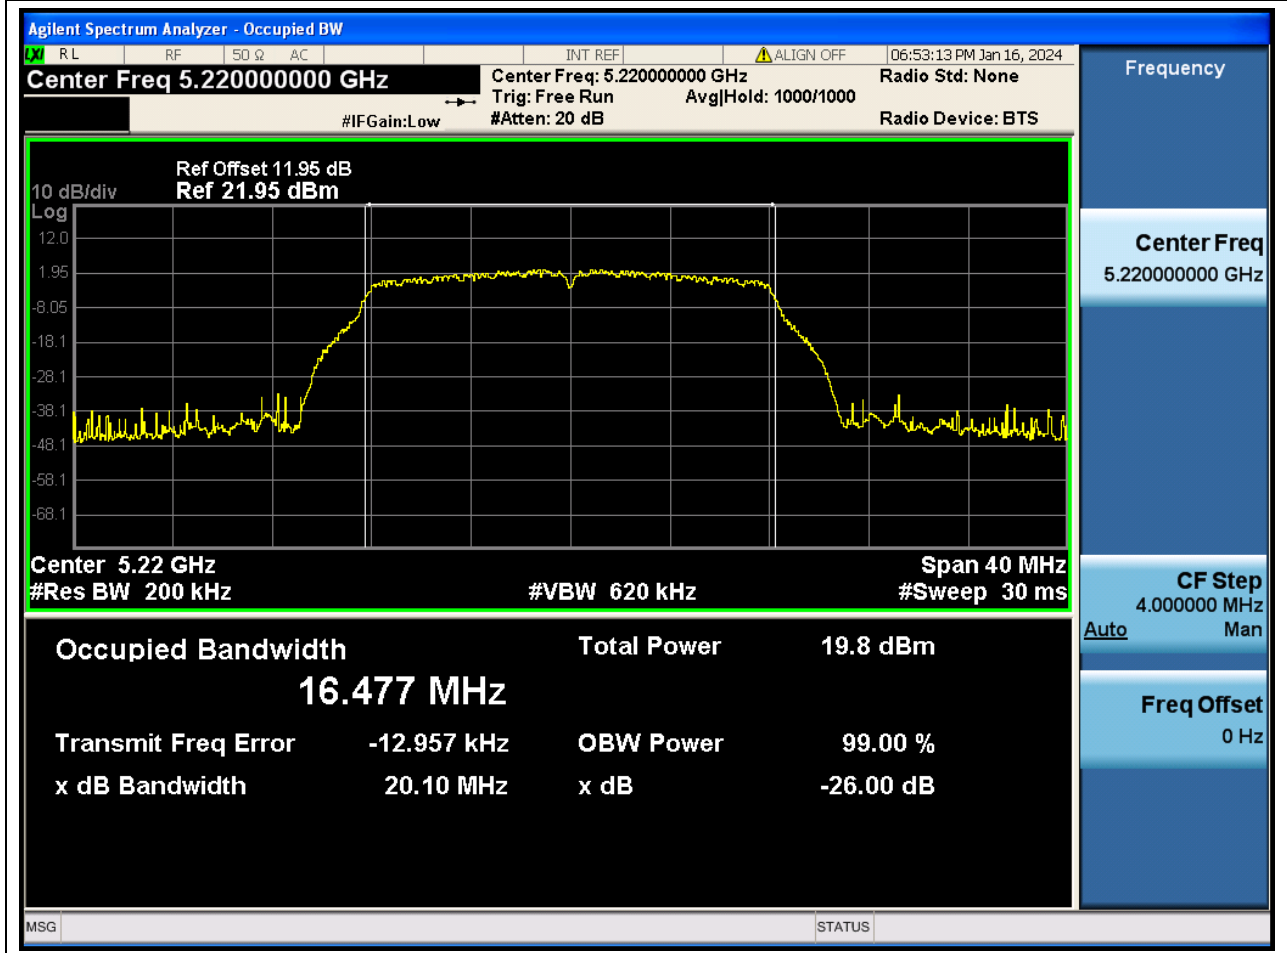

2. 802.11a_20M_U-NII-1_M

2.1. A.2-26dB Bandwidth(NTNV)

Center Frequency (MHz)	XdB Down	RBW (MHz)	Detector	Limit (MHz)	XdB BandWidth (MHz)	Verdict
5220	26	0.2	Peak	0	20.104662	N/A