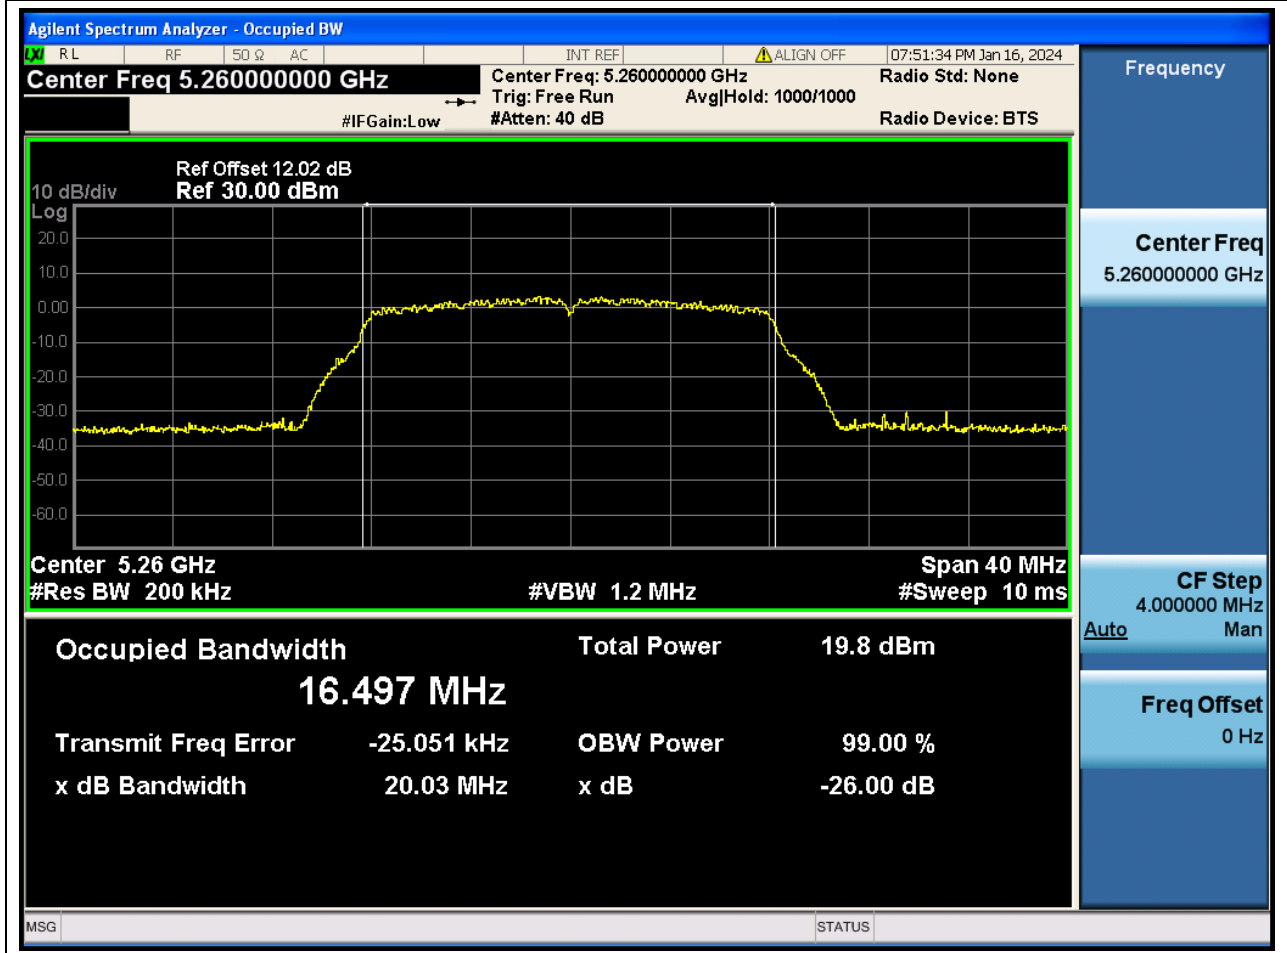

15. 802.11a_20M_U-NII-2A_L

15.1. A.2.2-99% Bandwidth(NTNV)

Center Frequency (MHz)	OBW Power (%)	RBW (MHz)	Detector	Limit (MHz)	OBW (MHz)	Verdict
5260	99	0.2	Peak	0	16.496845	N/A