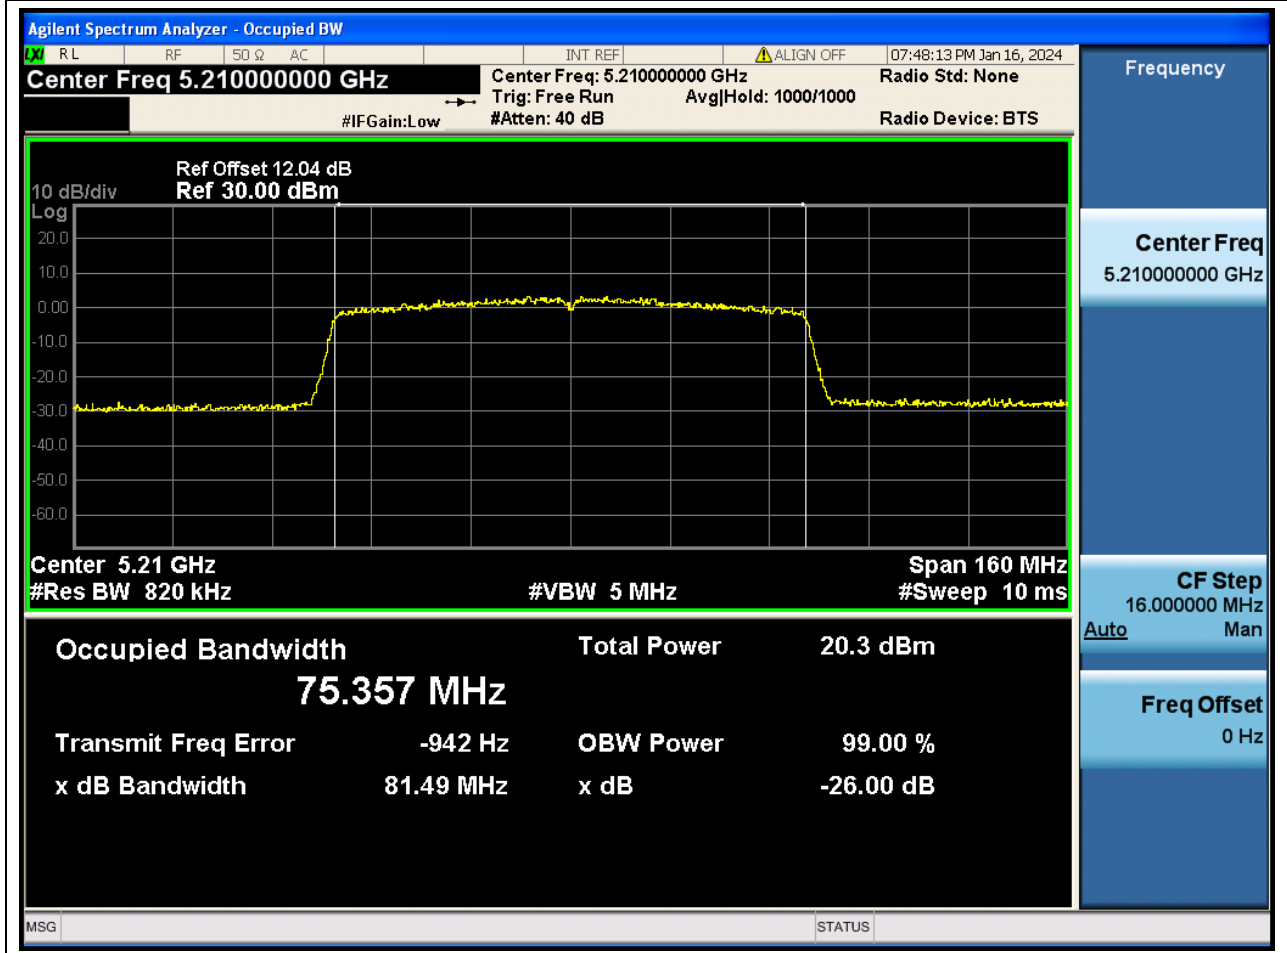

14. 802.11ac_80M_U-NII-1_M

14.1. A.2.2-99% Bandwidth(NTNV)

Center Frequency (MHz)	OBW Power (%)	RBW (MHz)	Detector	Limit (MHz)	OBW (MHz)	Verdict
5210	99	0.82	Peak	0	75.357041	N/A