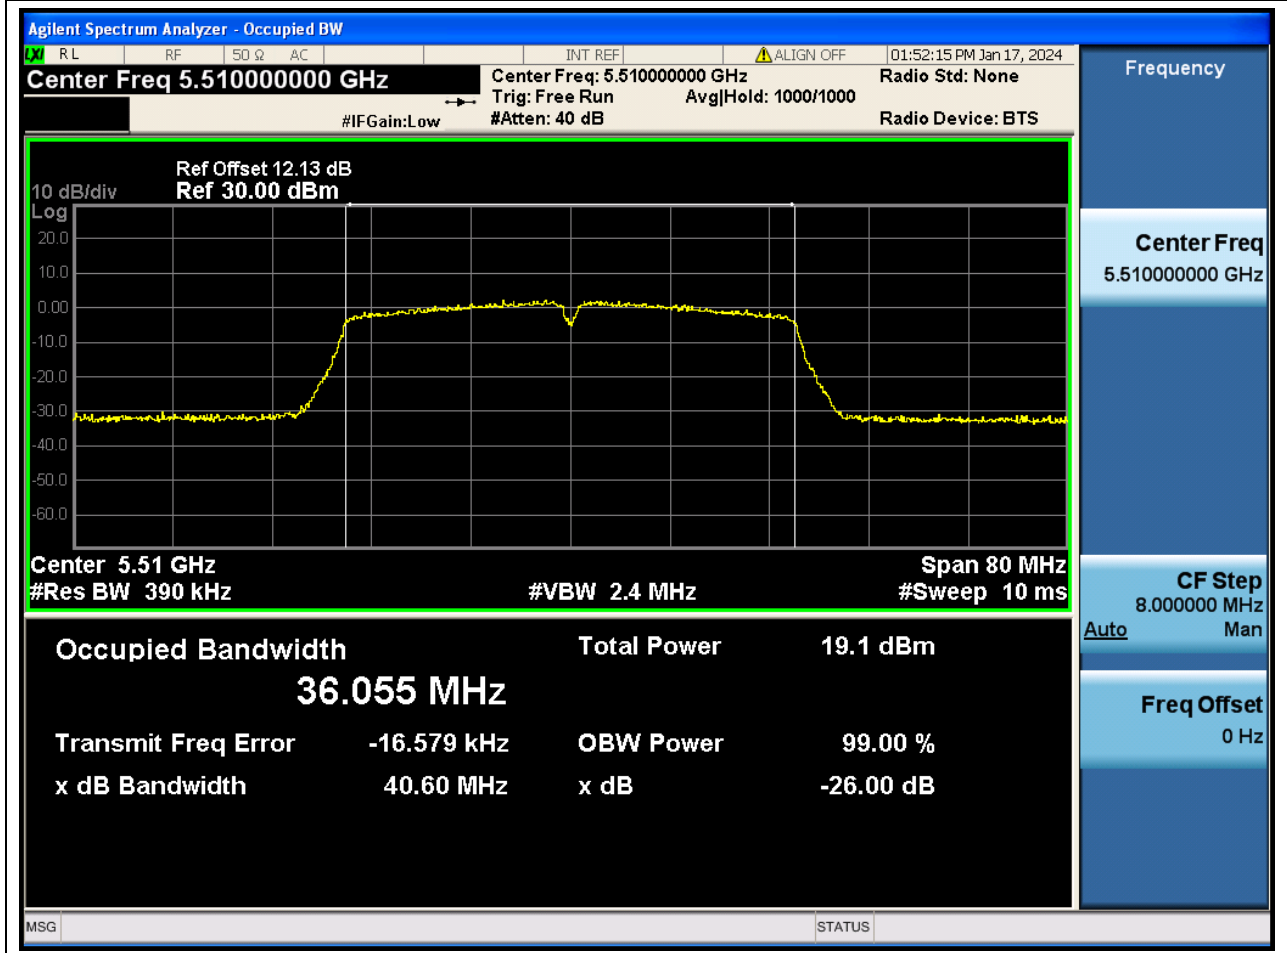

35. 802.11n_40M_U-NII-2C_L

35.1. A.2.2-99% Bandwidth(NTNV)

Center Frequency (MHz)	OBW Power (%)	RBW (MHz)	Detector	Limit (MHz)	OBW (MHz)	Verdict
5510	99	0.39	Peak	0	36.05506	N/A