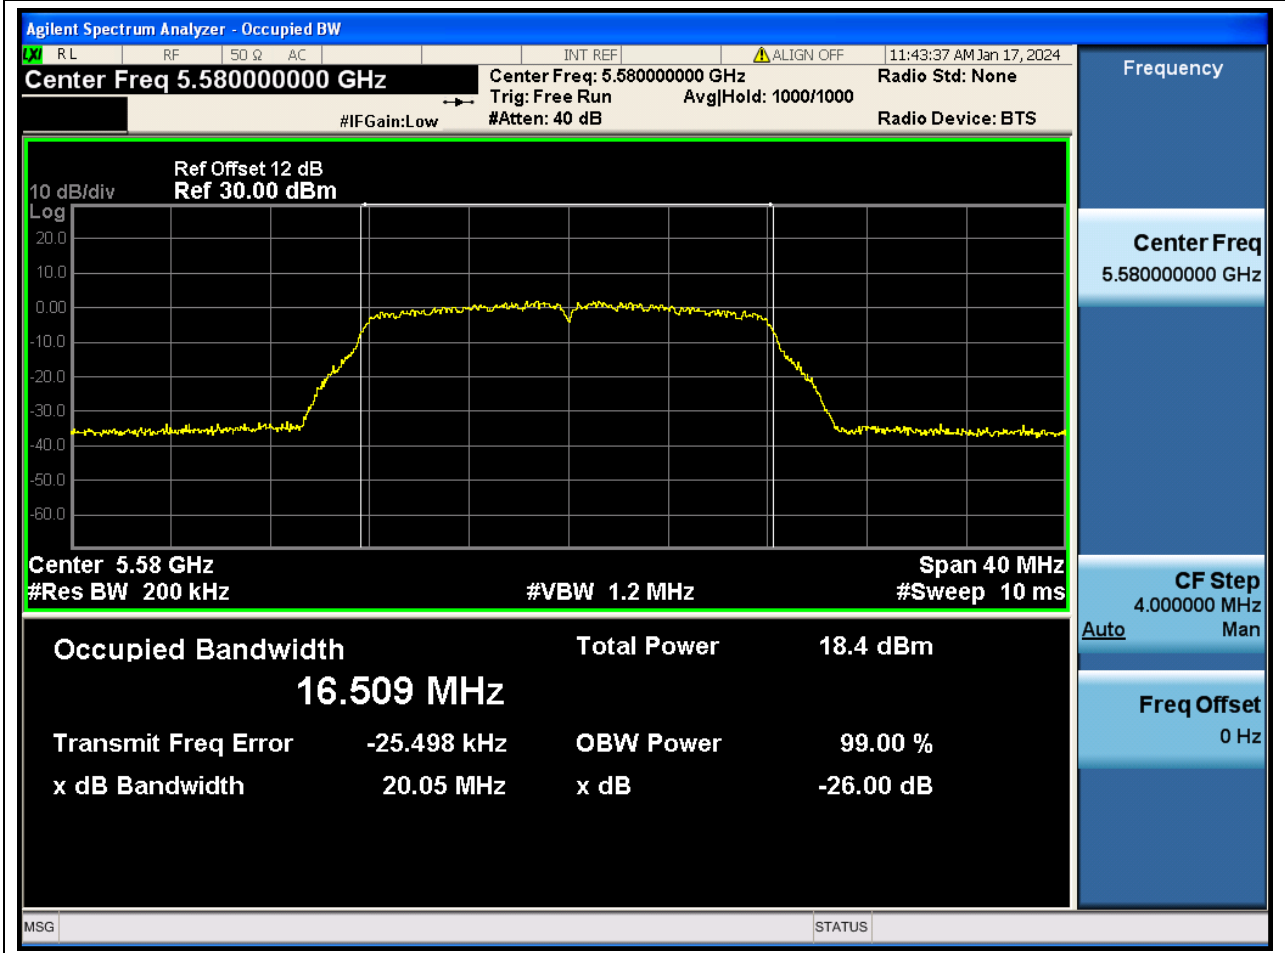

30. 802.11a_20M_U-NII-2C_M

30.1. A.2.2-99% Bandwidth(NTNV)

Center Frequency (MHz)	OBW Power (%)	RBW (MHz)	Detector	Limit (MHz)	OBW (MHz)	Verdict
5580	99	0.2	Peak	0	16.509366	N/A