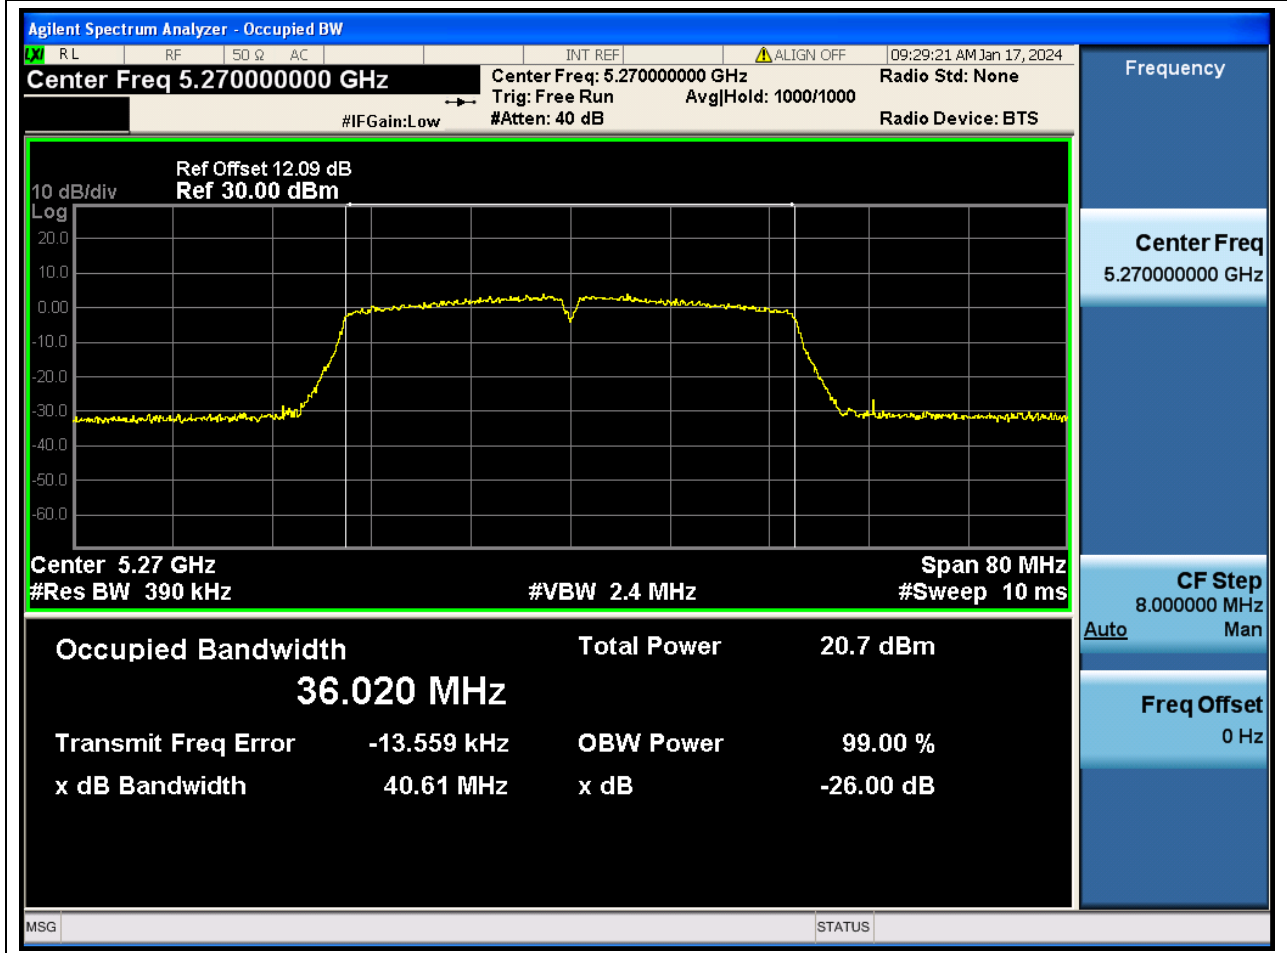

26. 802.11ac_40M_U-NII-2A_L

26.1. A.2.2-99% Bandwidth(NTNV)

Center Frequency (MHz)	OBW Power (%)	RBW (MHz)	Detector	Limit (MHz)	OBW (MHz)	Verdict
5270	99	0.39	Peak	0	36.019549	N/A