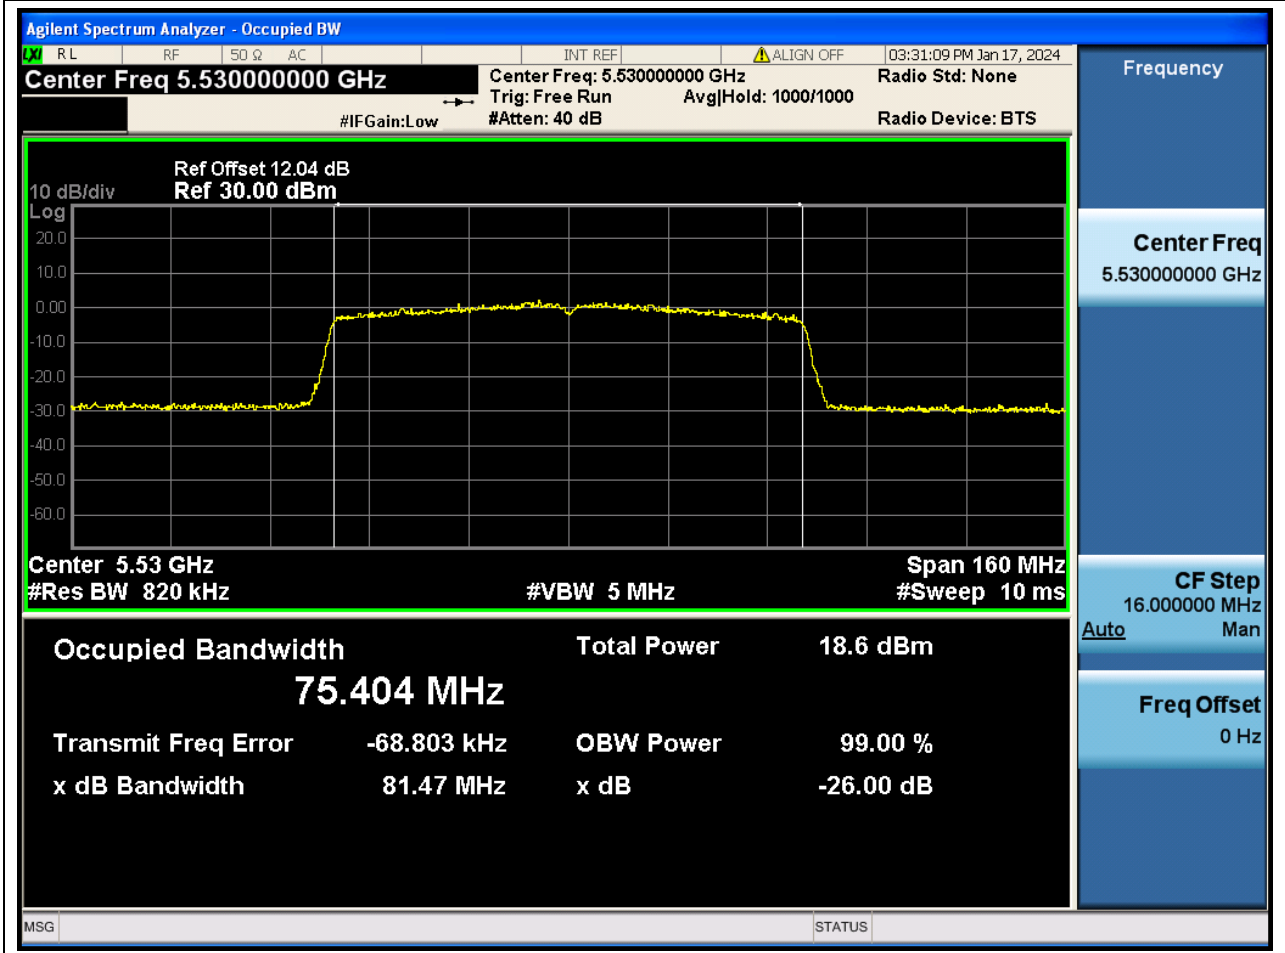

44. 802.11ac_80M_U-NII-2C_L

44.2. A.2.2-99% Bandwidth(NTNV)

Center Frequency (MHz)	OBW Power (%)	RBW (MHz)	Detector	Limit (MHz)	OBW (MHz)	Verdict
5530	99	0.82	Peak	0	75.403626	N/A