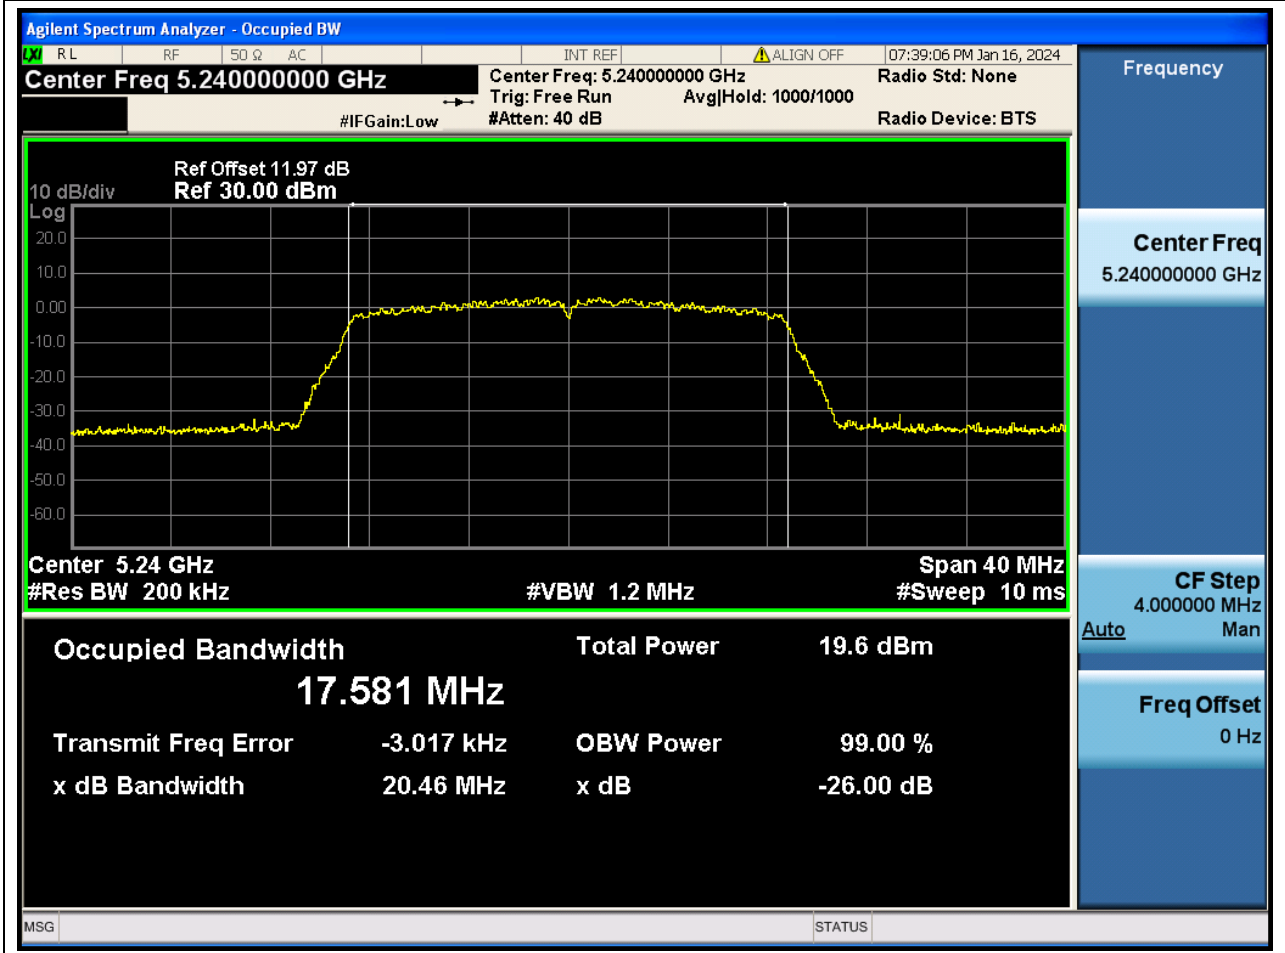

11. 802.11ac_20M_U-NII-1_H

11.1. A.2.2-99% Bandwidth(NTNV)

Center Frequency (MHz)	OBW Power (%)	RBW (MHz)	Detector	Limit (MHz)	OBW (MHz)	Verdict
5240	99	0.2	Peak	0	17.58116	N/A