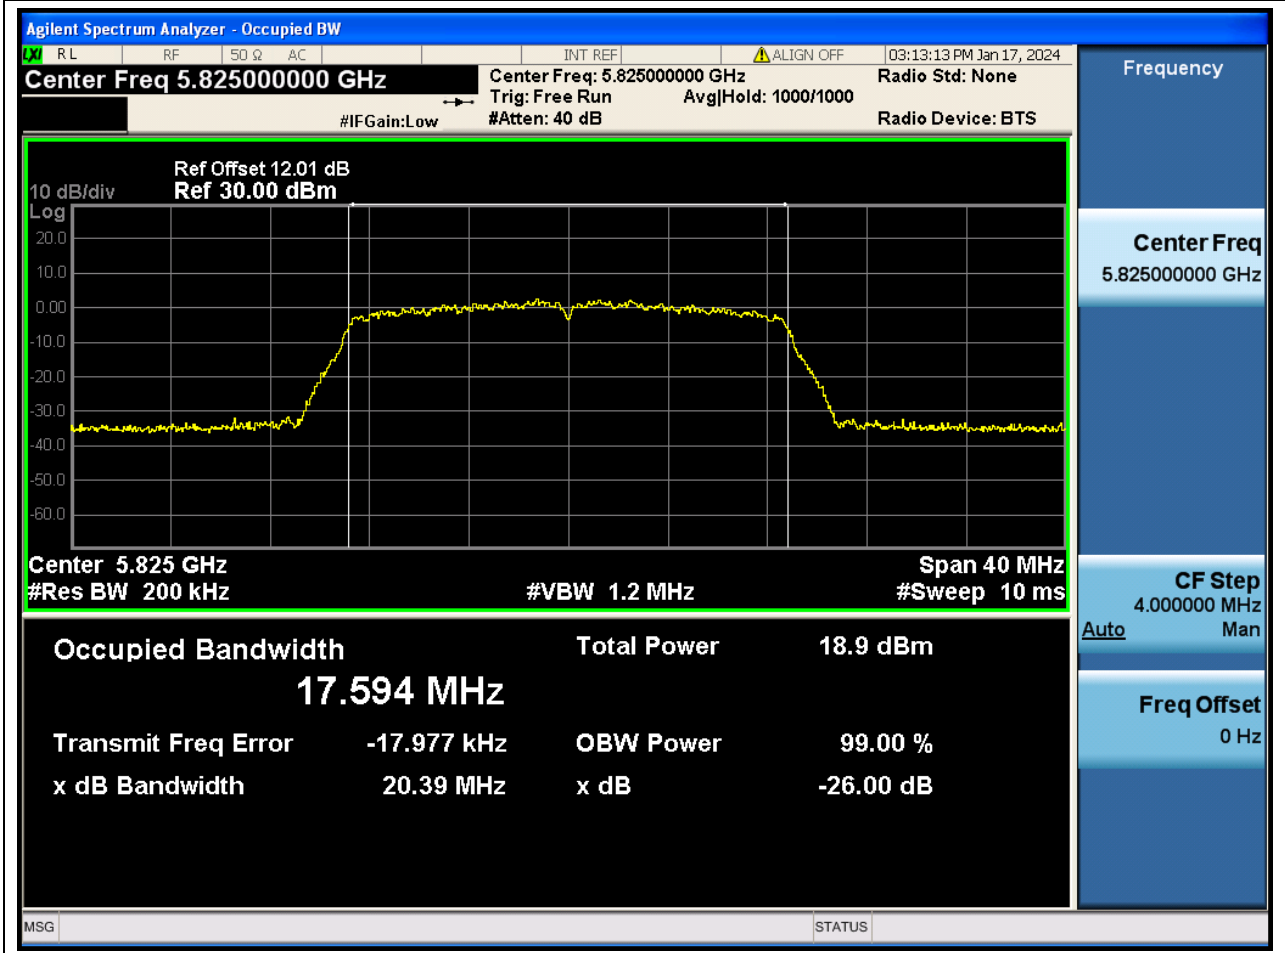

56. 802.11ac_20M_U-NII-3_H

56.1. A.2.2-99% Bandwidth(NTNV)

Center Frequency (MHz)	OBW Power (%)	RBW (MHz)	Detector	Limit (MHz)	OBW (MHz)	Verdict
5825	99	0.2	Peak	0	17.594072	N/A