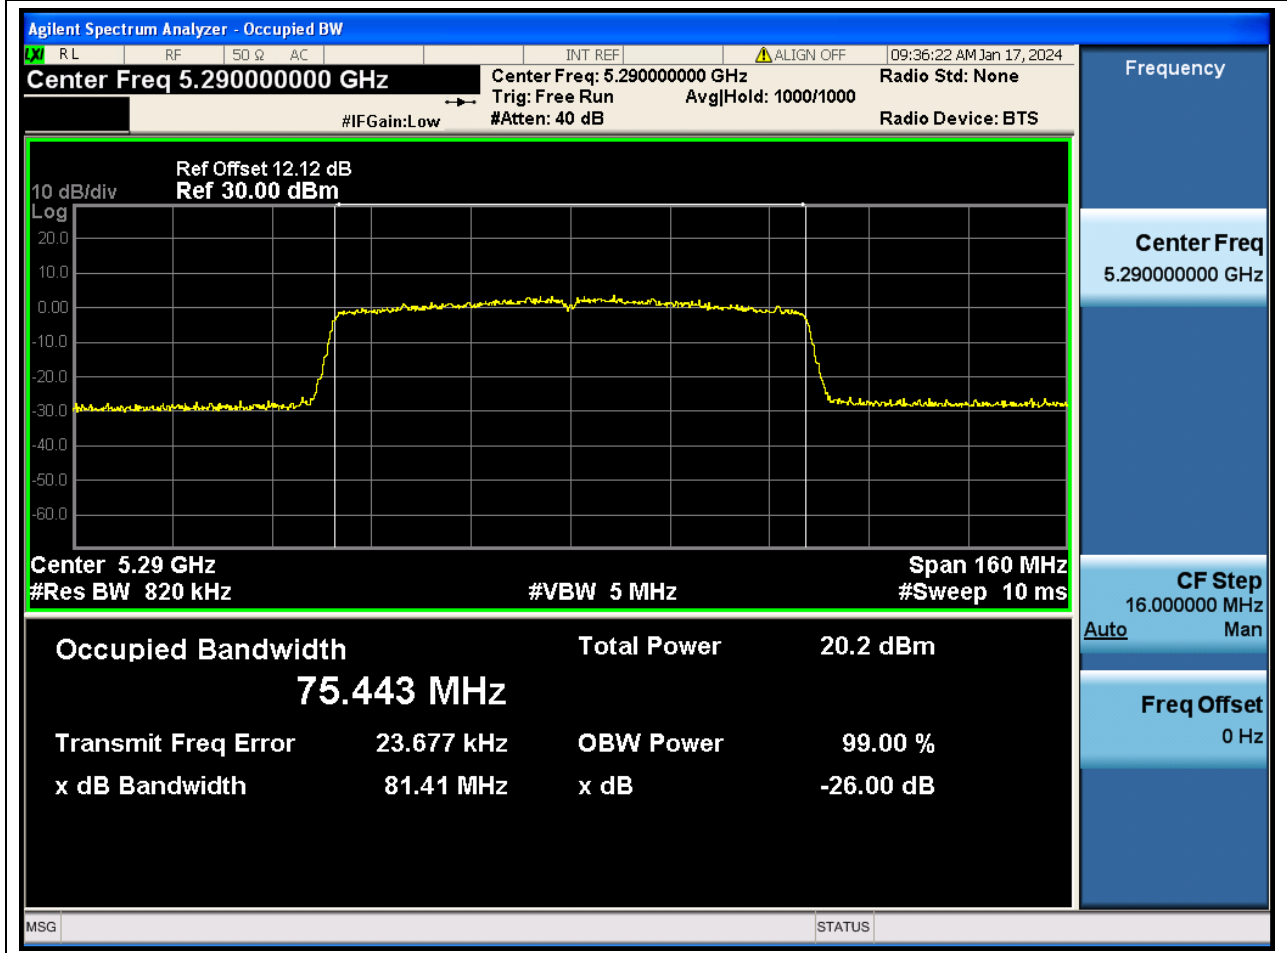

28. 802.11ac_80M_U-NII-2A_M

28.1. A.2.2-99% Bandwidth(NTNV)

Center Frequency (MHz)	OBW Power (%)	RBW (MHz)	Detector	Limit (MHz)	OBW (MHz)	Verdict
5290	99	0.82	Peak	0	75.443114	N/A