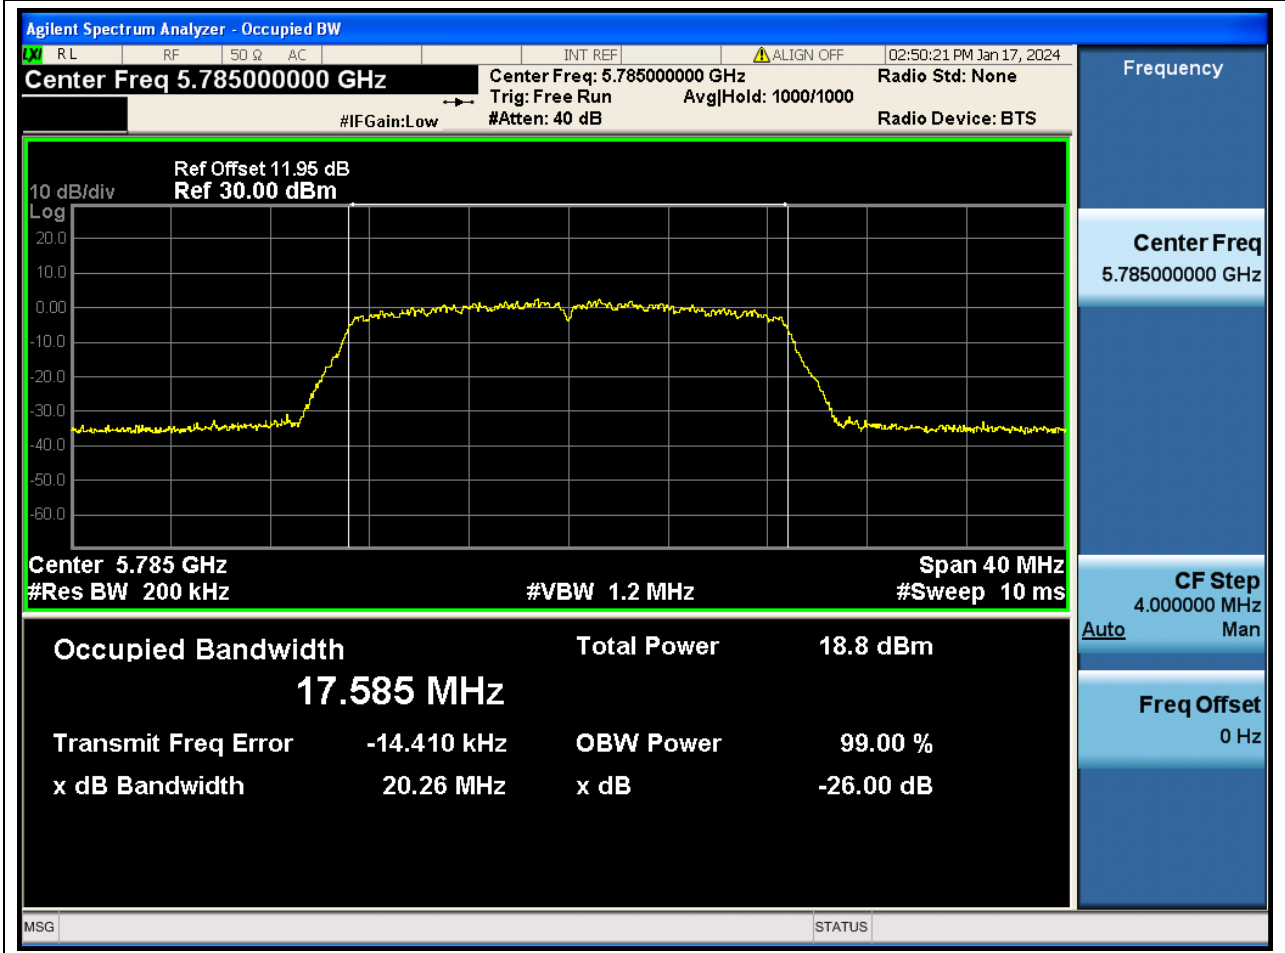

50. 802.11n_20M_U-NII-3_M

50.1. A.2.2-99% Bandwidth(NTNV)

Center Frequency (MHz)	OBW Power (%)	RBW (MHz)	Detector	Limit (MHz)	OBW (MHz)	Verdict
5785	99	0.2	Peak	0	17.584501	N/A