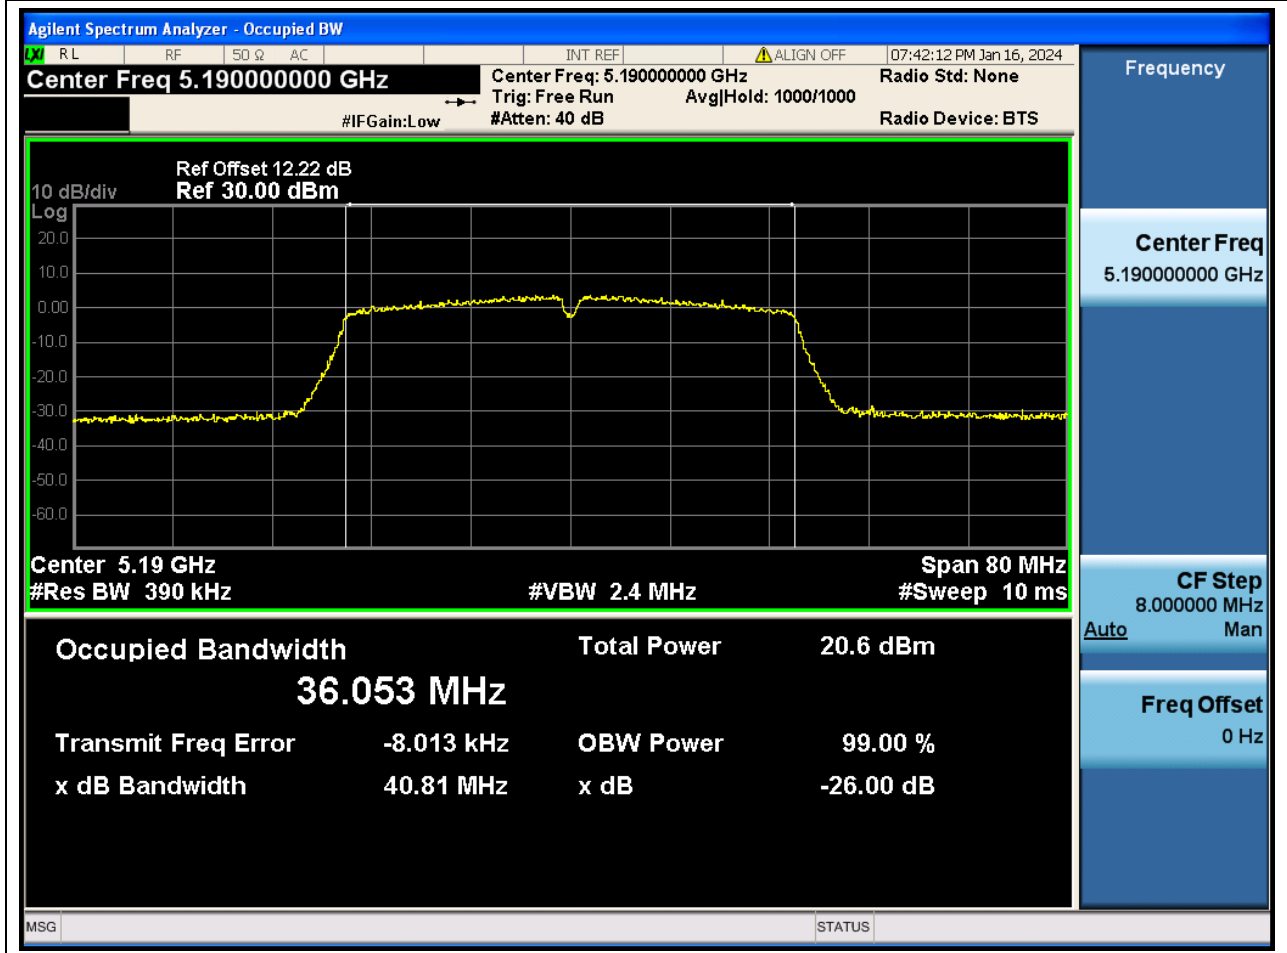

12. 802.11ac_40M_U-NII-1_L

12.1. A.2.2-99% Bandwidth(NTNV)

Center Frequency (MHz)	OBW Power (%)	RBW (MHz)	Detector	Limit (MHz)	OBW (MHz)	Verdict
5190	99	0.39	Peak	0	36.052905	N/A