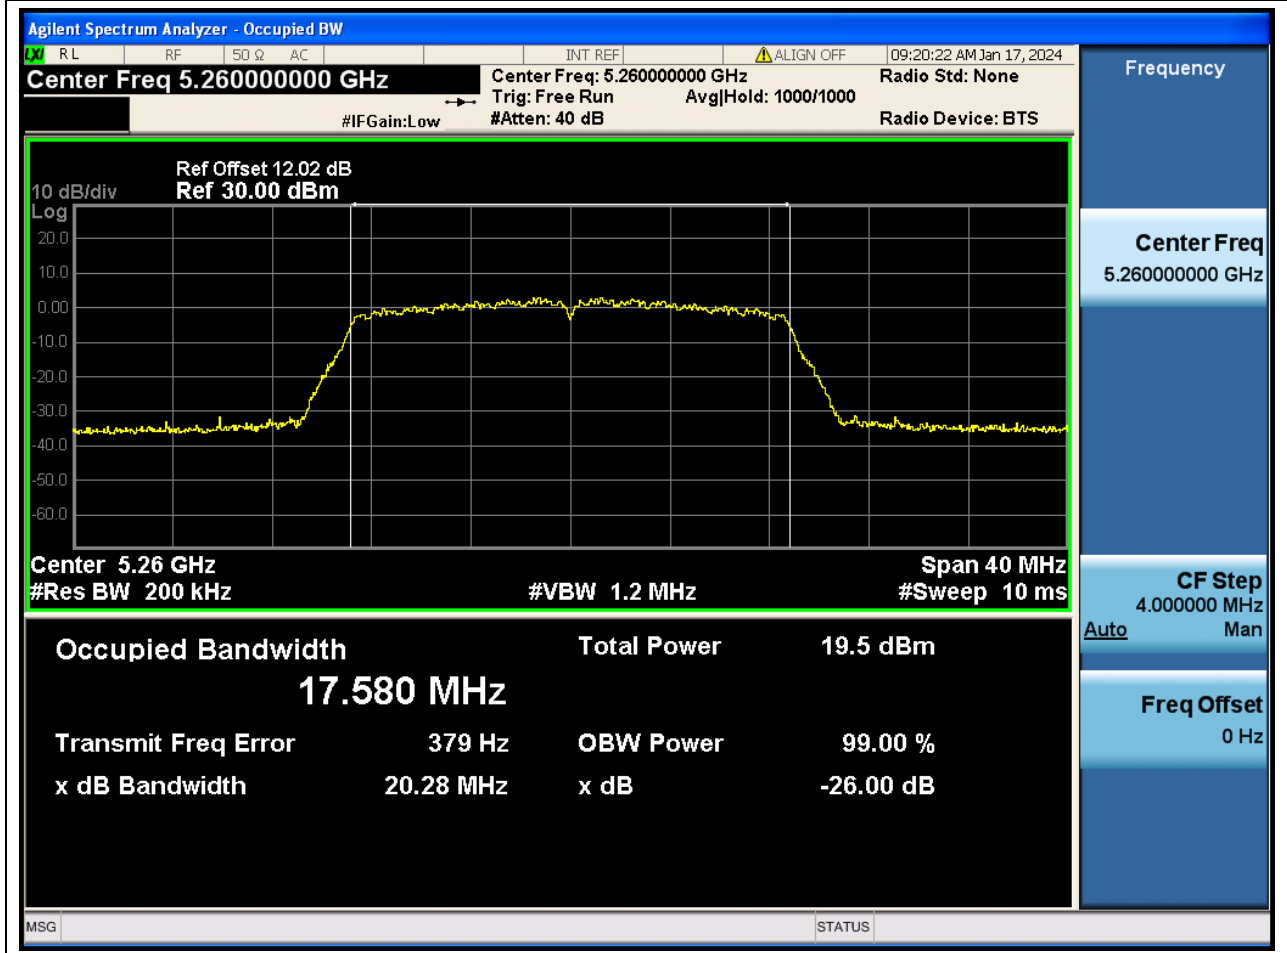

23. 802.11ac_20M_U-NII-2A_L

23.1. A.2.2-99% Bandwidth(NTNV)

Center Frequency (MHz)	OBW Power (%)	RBW (MHz)	Detector	Limit (MHz)	OBW (MHz)	Verdict
5260	99	0.2	Peak	0	17.579849	N/A