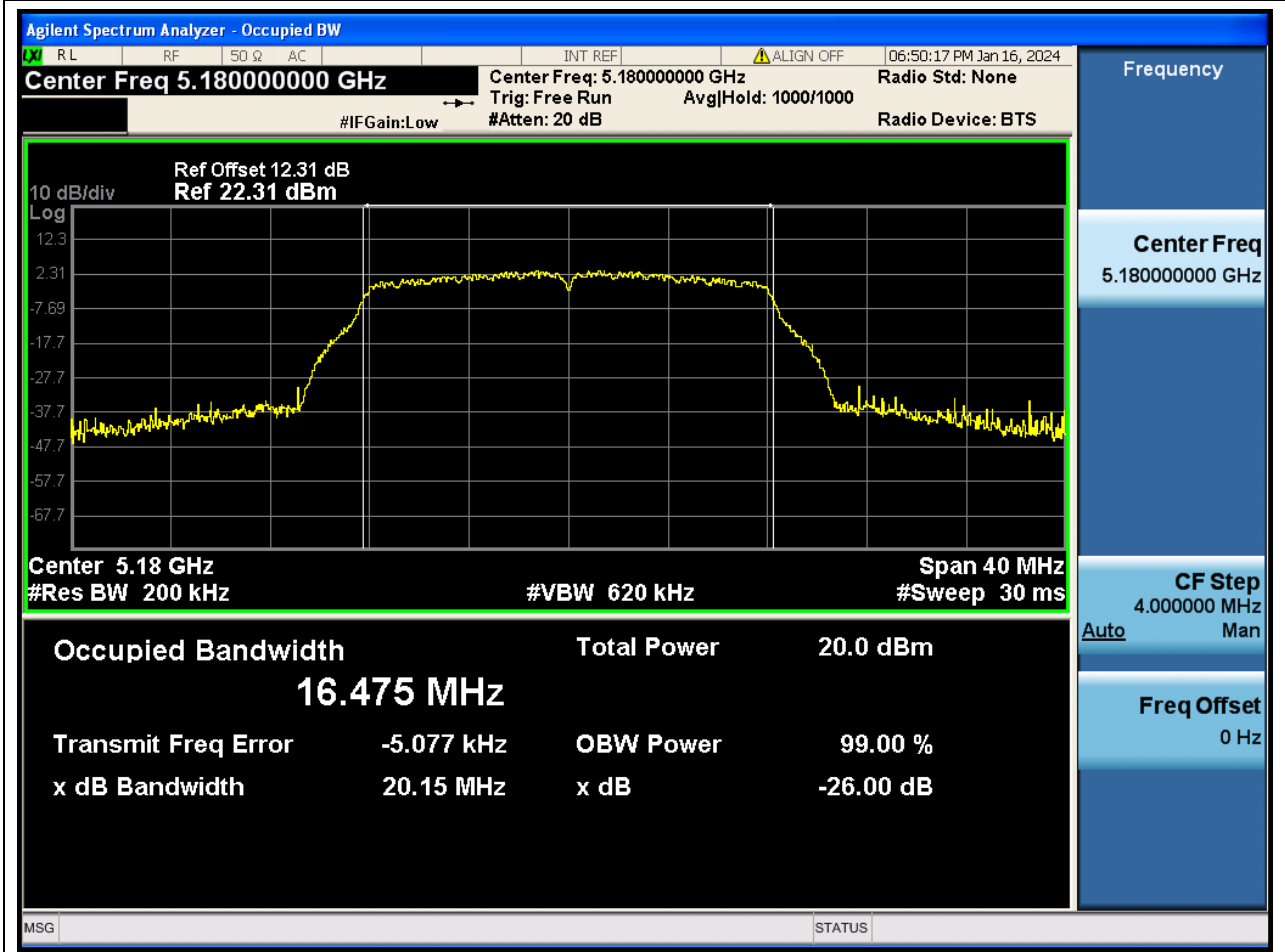

A.2 Emission Bandwidth & 99% Bandwidth

1. 802.11a_20M_U-NII-1_L

1.1. A.2-26dB Bandwidth(NTNV)

Center Frequency (MHz)	XdB Down	RBW (MHz)	Detector	Limit (MHz)	XdB BandWidth (MHz)	Verdict
5180	26	0.2	Peak	0	20.150411	N/A