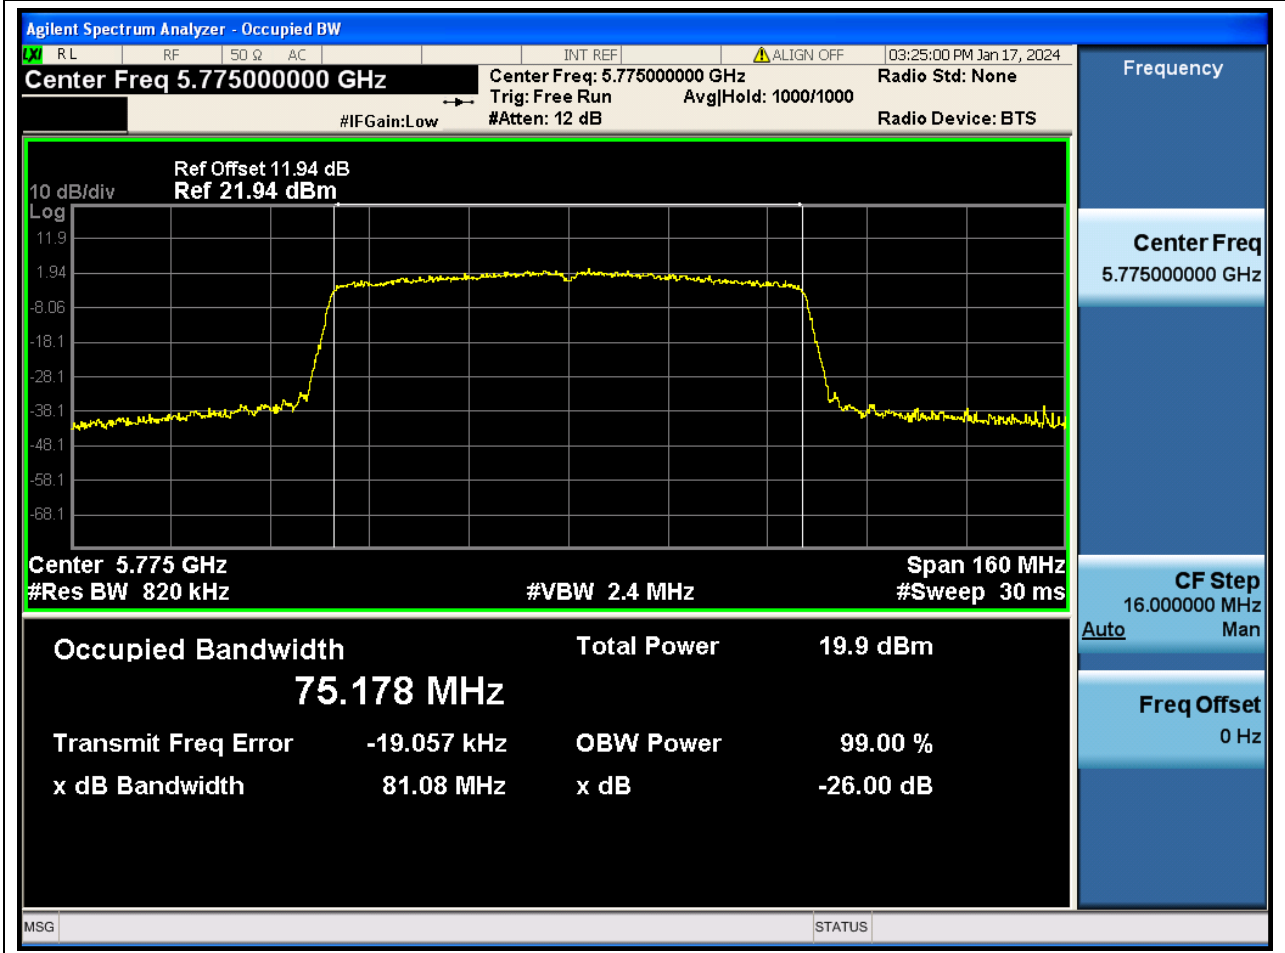

59. 802.11ac_80M_U-NII-3_M

59.1. A.2-26dB Bandwidth(NTNV)

Center Frequency (MHz)	XdB Down	RBW (MHz)	Detector	Limit (MHz)	XdB BandWidth (MHz)	Verdict
5775	26	0.82	Peak	0	81.078361	N/A