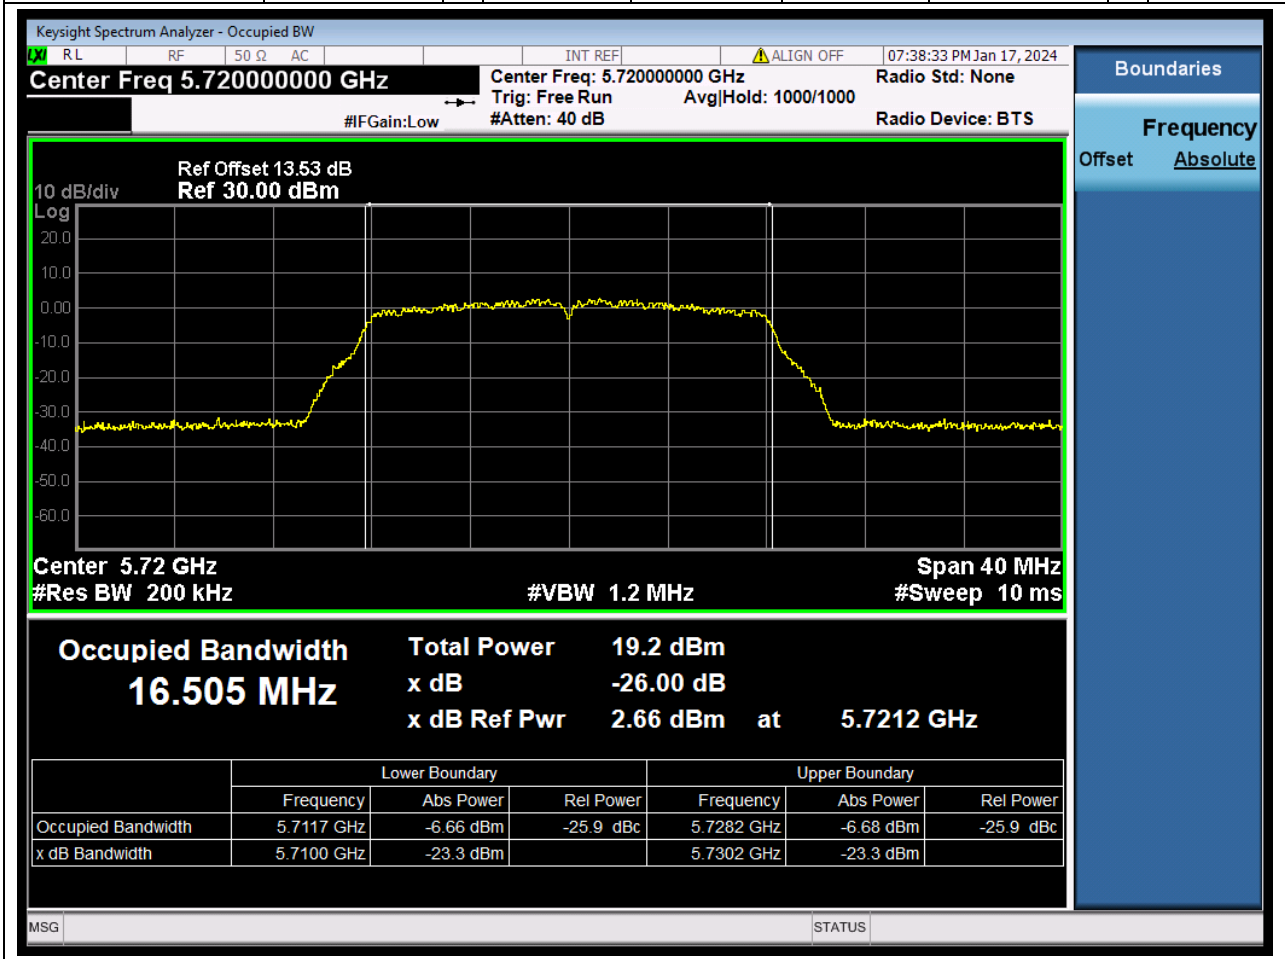

1. 802.11a_20M_U-NII-2C_CH144

1.1. A.2.2-99% Bandwidth(NTNV)

Center Frequency (MHz)	OBW Power (%)	RBW (MHz)	Detector	Limit (MHz)	OBW (MHz)	Verdict
5720	99	0.2	Peak	0	16.505122	N/A