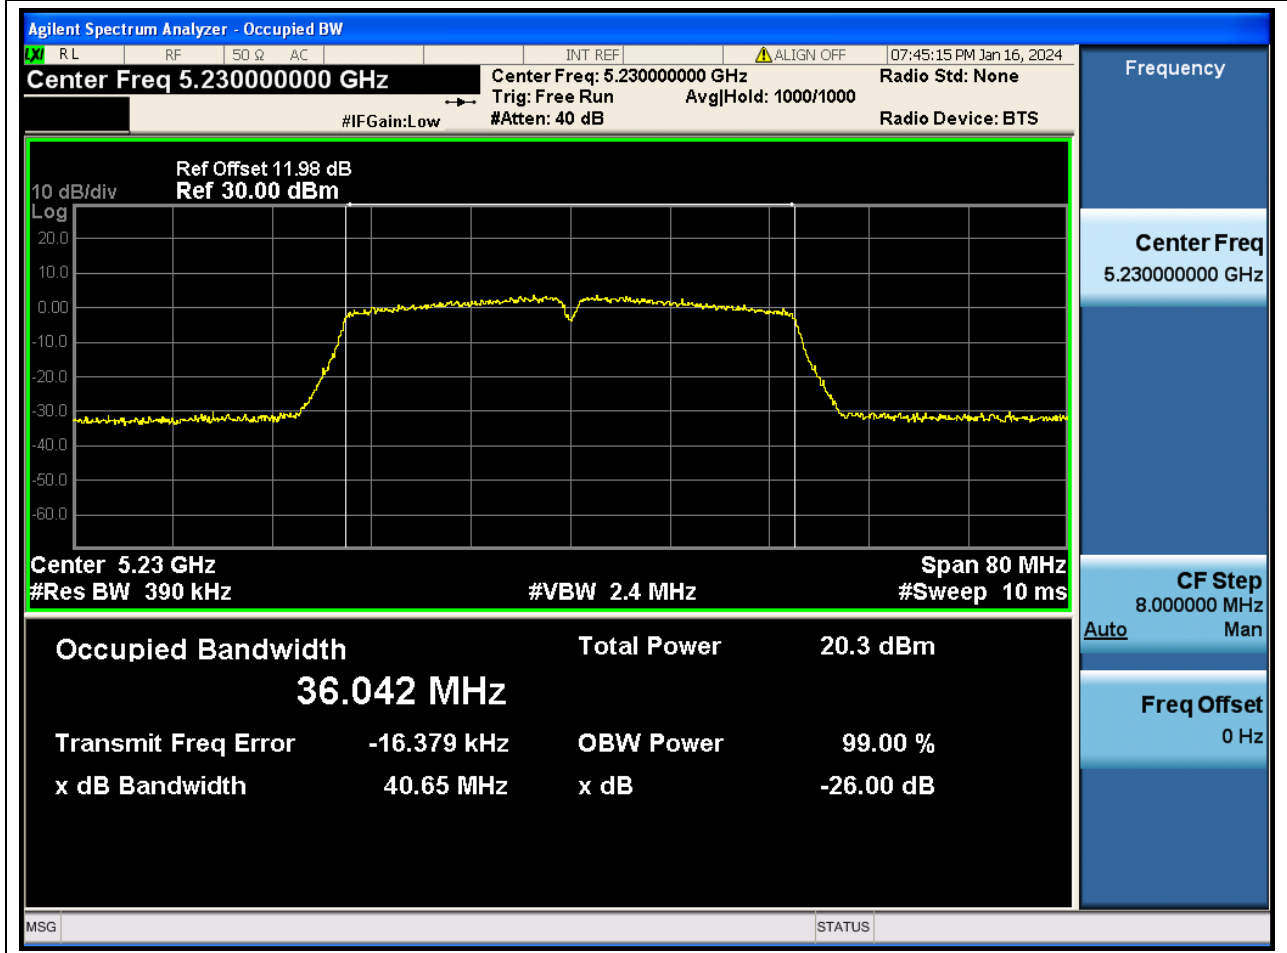

13. 802.11ac_40M_U-NII-1_H

13.1. A.2.2-99% Bandwidth(NTNV)

Center Frequency (MHz)	OBW Power (%)	RBW (MHz)	Detector	Limit (MHz)	OBW (MHz)	Verdict
5230	99	0.39	Peak	0	36.041575	N/A