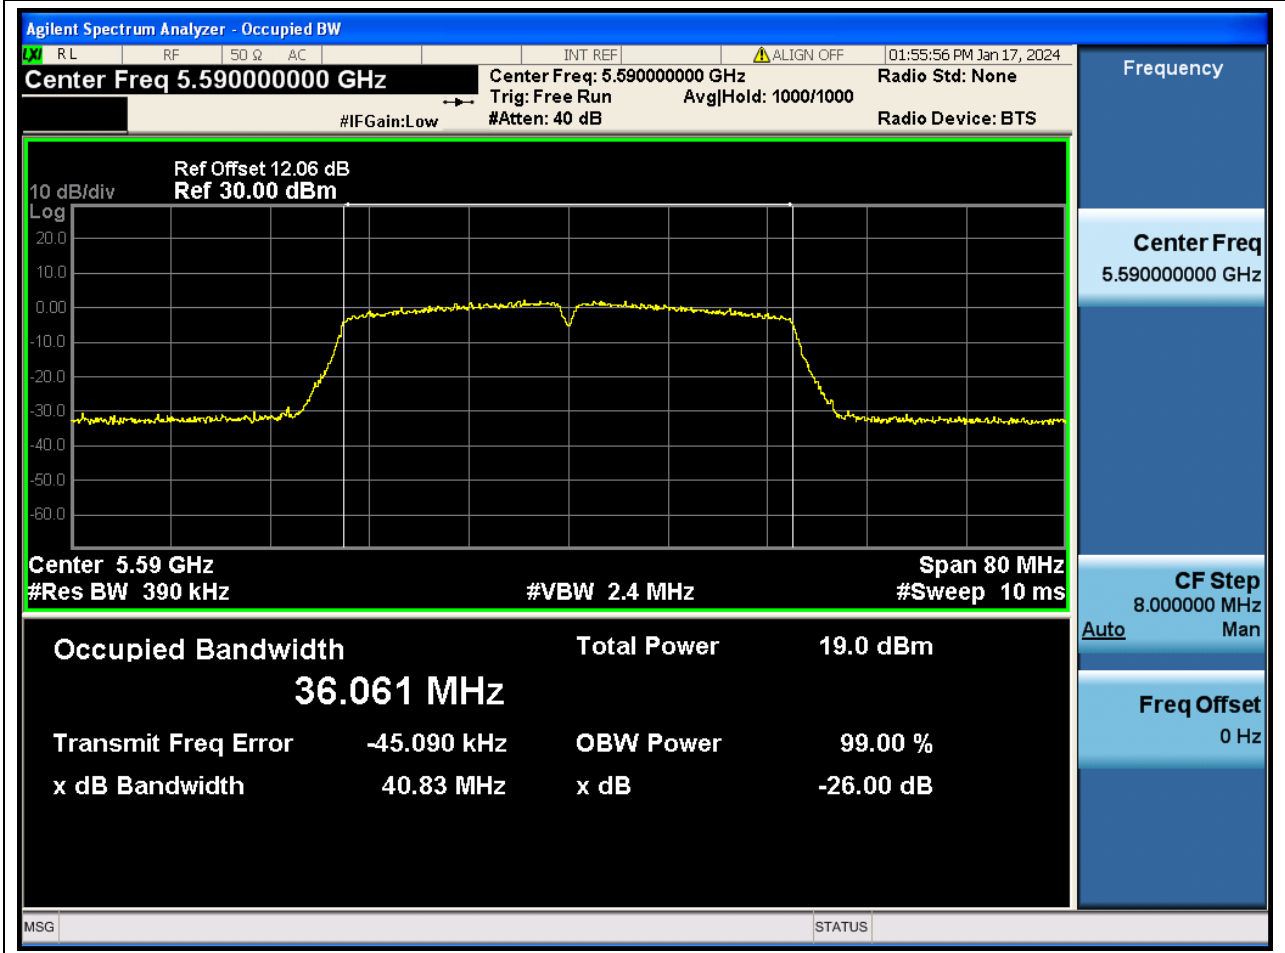

36. 802.11n_40M_U-NII-2C_M

36.1. A.2.2-99% Bandwidth(NTNV)

Center Frequency (MHz)	OBW Power (%)	RBW (MHz)	Detector	Limit (MHz)	OBW (MHz)	Verdict
5590	99	0.39	Peak	0	36.061012	N/A