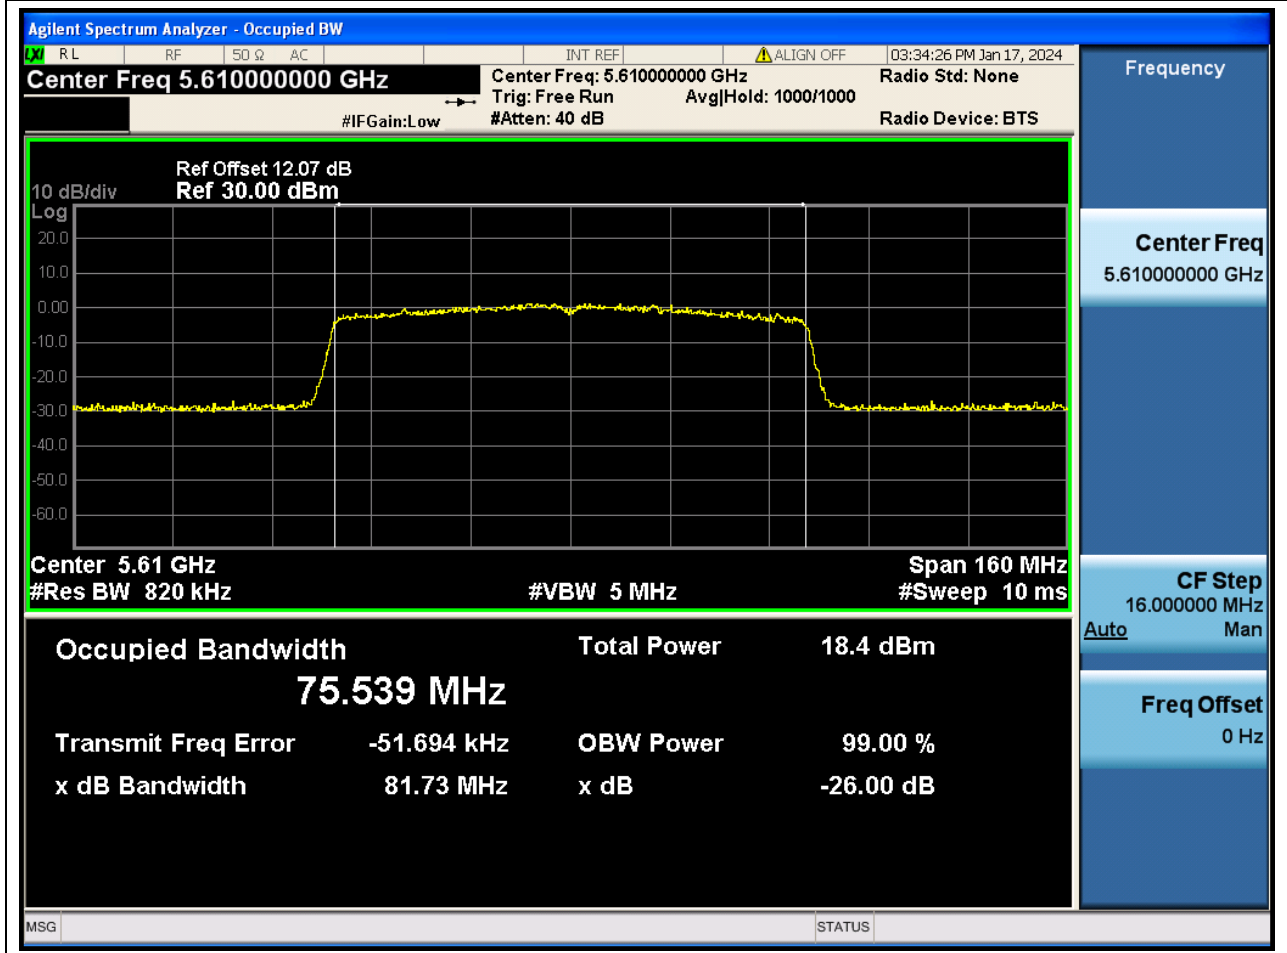

45. 802.11ac_80M_U-NII-2C_M

45.2. A.2.2-99% Bandwidth(NTNV)

Center Frequency (MHz)	OBW Power (%)	RBW (MHz)	Detector	Limit (MHz)	OBW (MHz)	Verdict
5610	99	0.82	Peak	0	75.538989	N/A