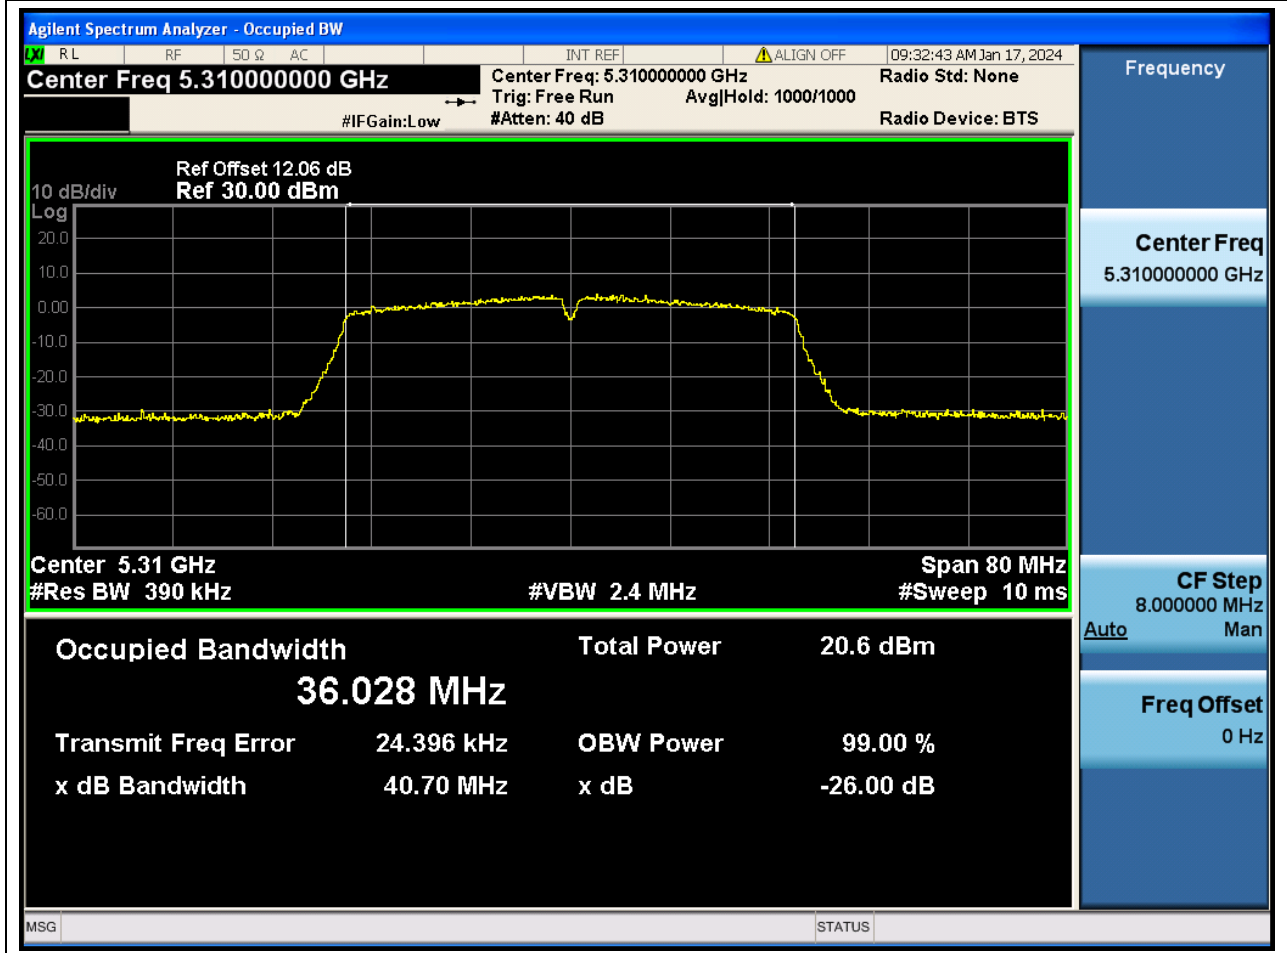

27. 802.11ac_40M_U-NII-2A_H

27.1. A.2.2-99% Bandwidth(NTNV)

Center Frequency (MHz)	OBW Power (%)	RBW (MHz)	Detector	Limit (MHz)	OBW (MHz)	Verdict
5310	99	0.39	Peak	0	36.027932	N/A