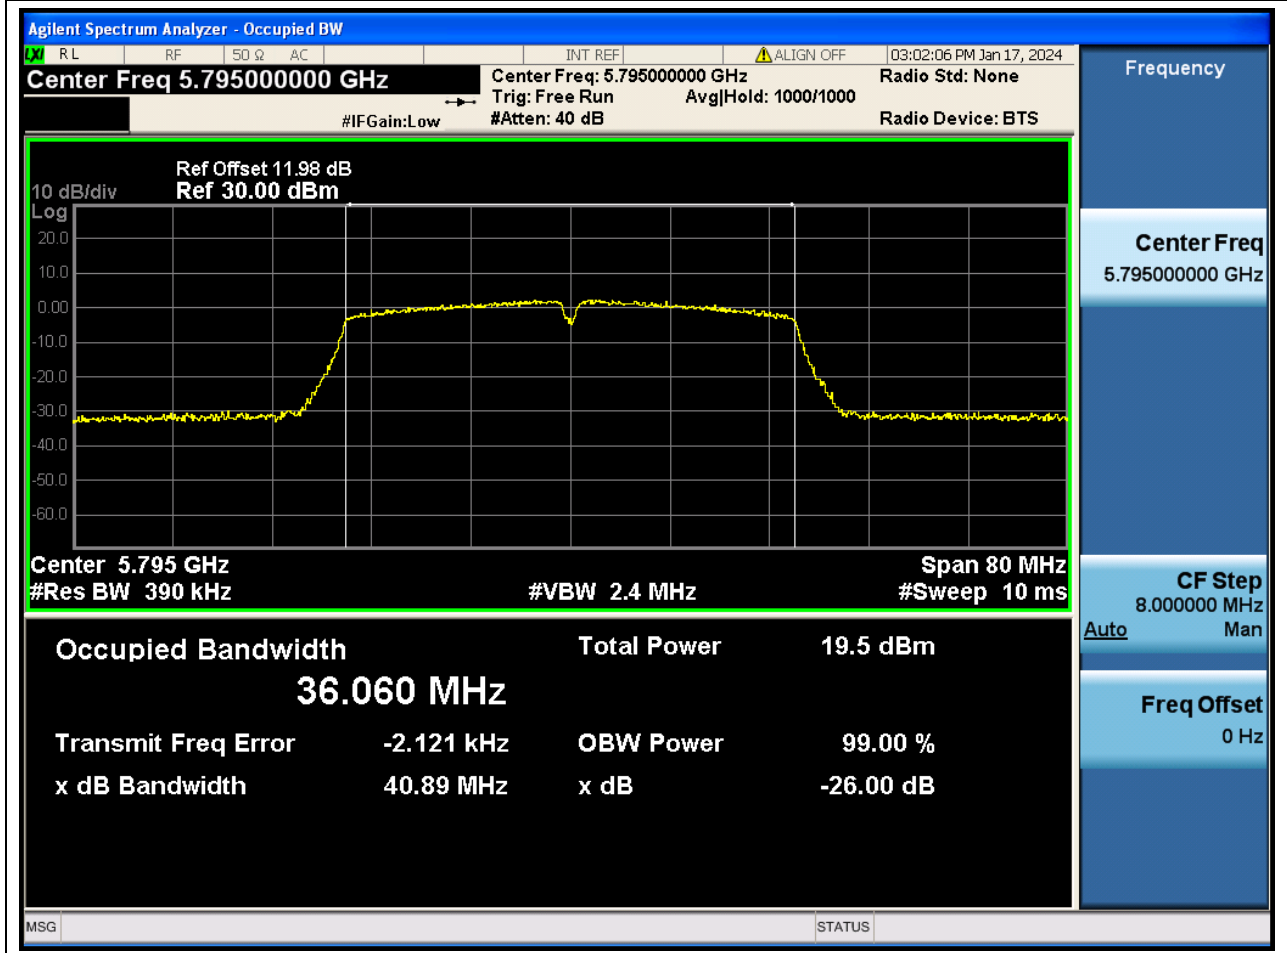

53. 802.11n_40M_U-NII-3_H

53.1. A.2.2-99% Bandwidth(NTNV)

Center Frequency (MHz)	OBW Power (%)	RBW (MHz)	Detector	Limit (MHz)	OBW (MHz)	Verdict
5795	99	0.39	Peak	0	36.059971	N/A