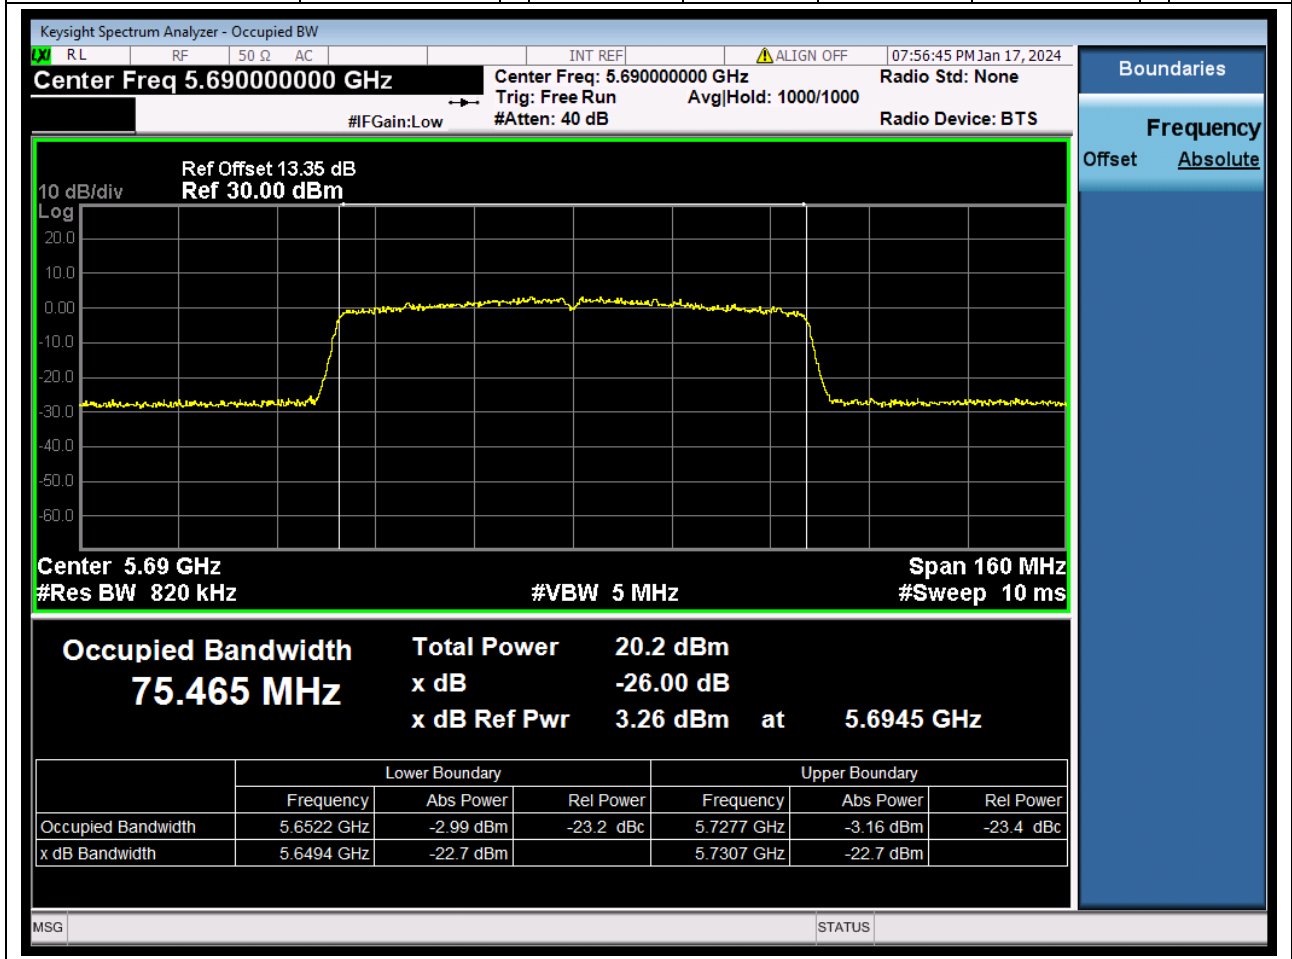

6. 802.11ac_80M_U-NII-2C_CH138

6.1. A.2.2-99% Bandwidth(NTNV)

Center Frequency (MHz)	OBW Power (%)	RBW (MHz)	Detector	Limit (MHz)	OBW (MHz)	Verdict
5690	99	0.82	Peak	0	75.464754	N/A

END