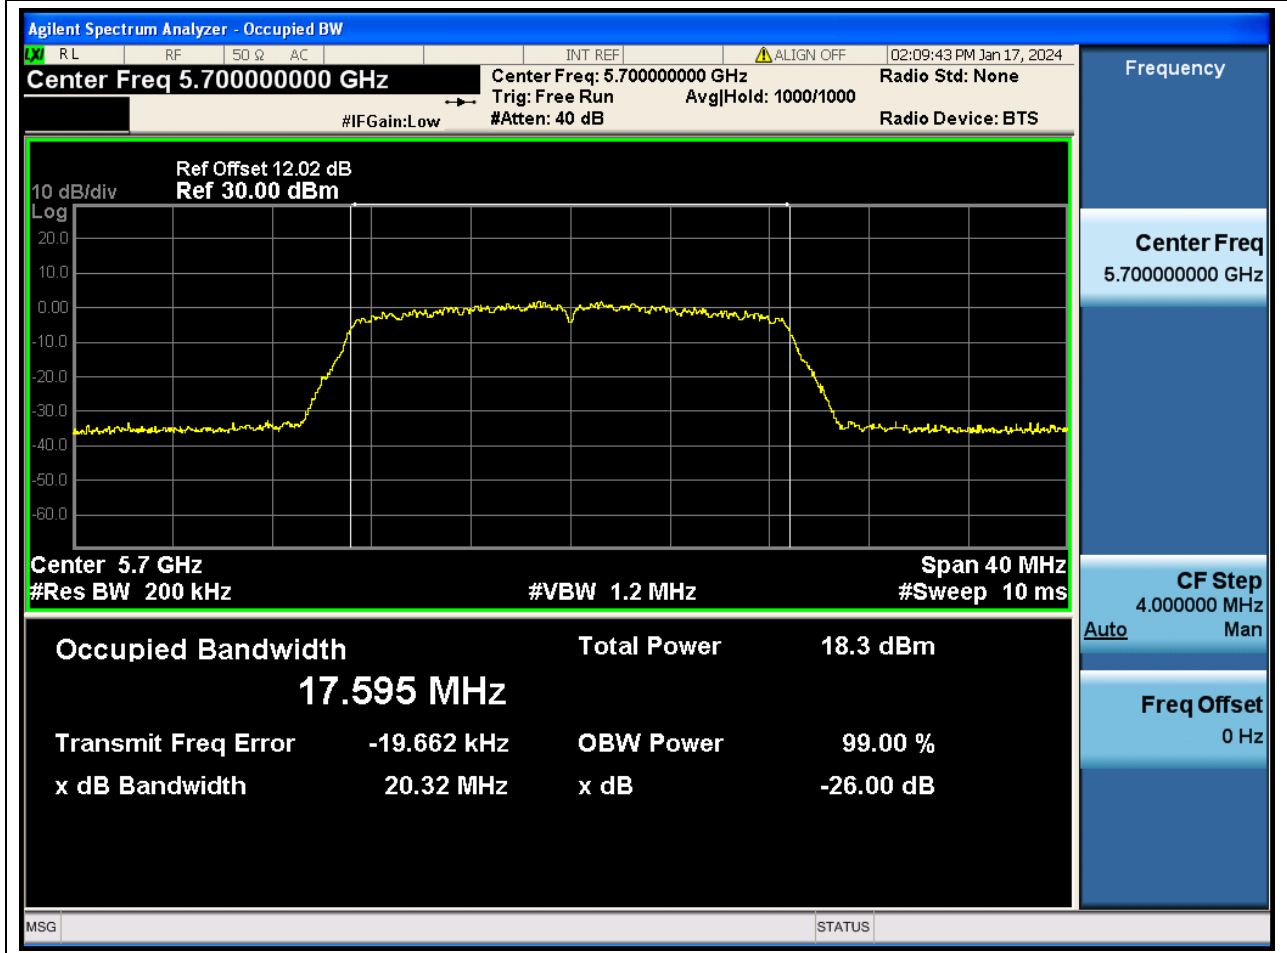

40. 802.11ac_20M_U-NII-2C_H

40.1. A.2.2-99% Bandwidth(NTNV)

Center Frequency (MHz)	OBW Power (%)	RBW (MHz)	Detector	Limit (MHz)	OBW (MHz)	Verdict
5700	99	0.2	Peak	0	17.59549	N/A