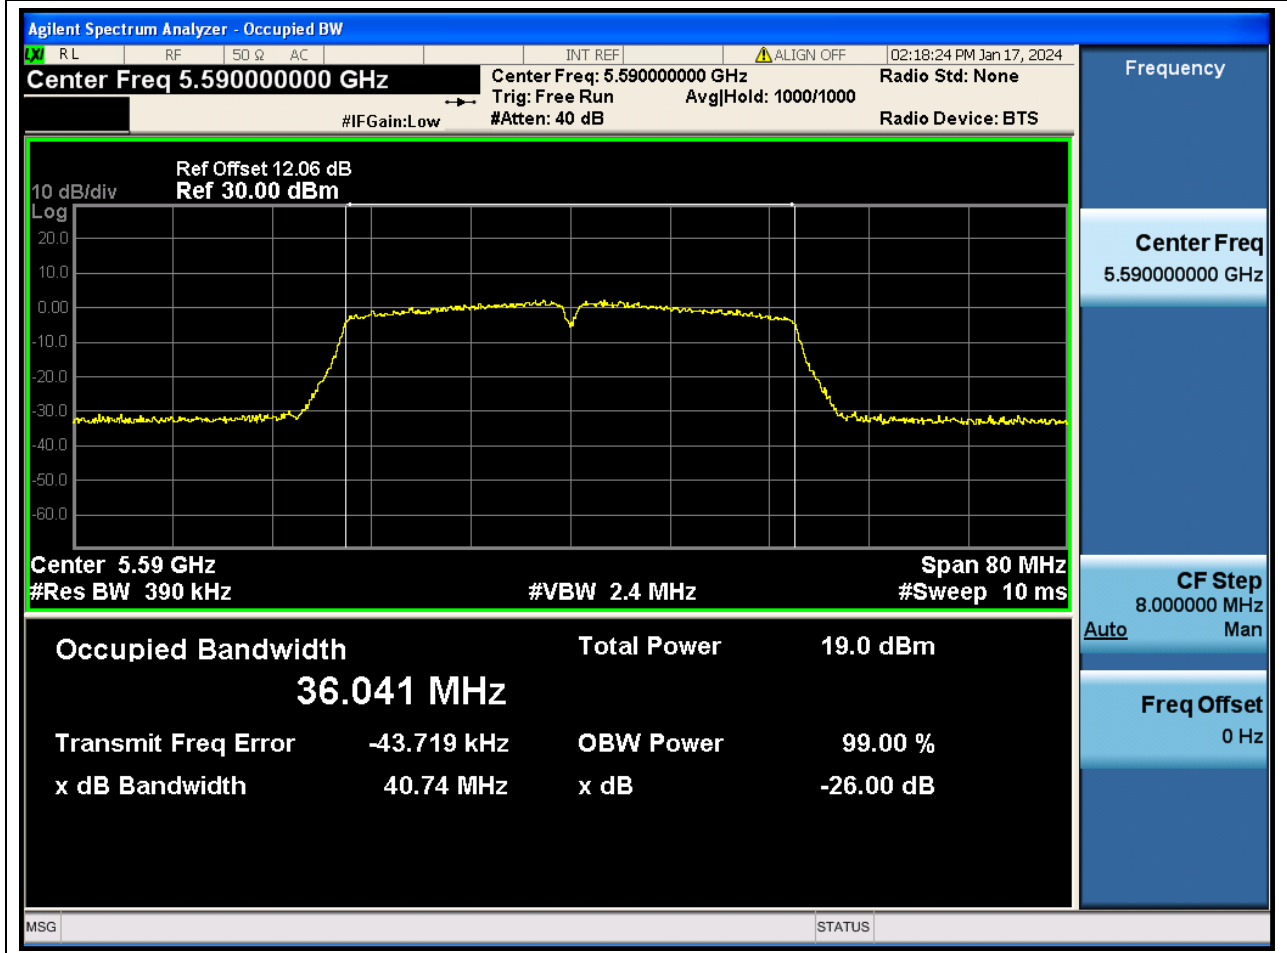

42. 802.11ac_40M_U-NII-2C_M

42.1. A.2.2-99% Bandwidth(NTNV)

Center Frequency (MHz)	OBW Power (%)	RBW (MHz)	Detector	Limit (MHz)	OBW (MHz)	Verdict
5590	99	0.39	Peak	0	36.040722	N/A