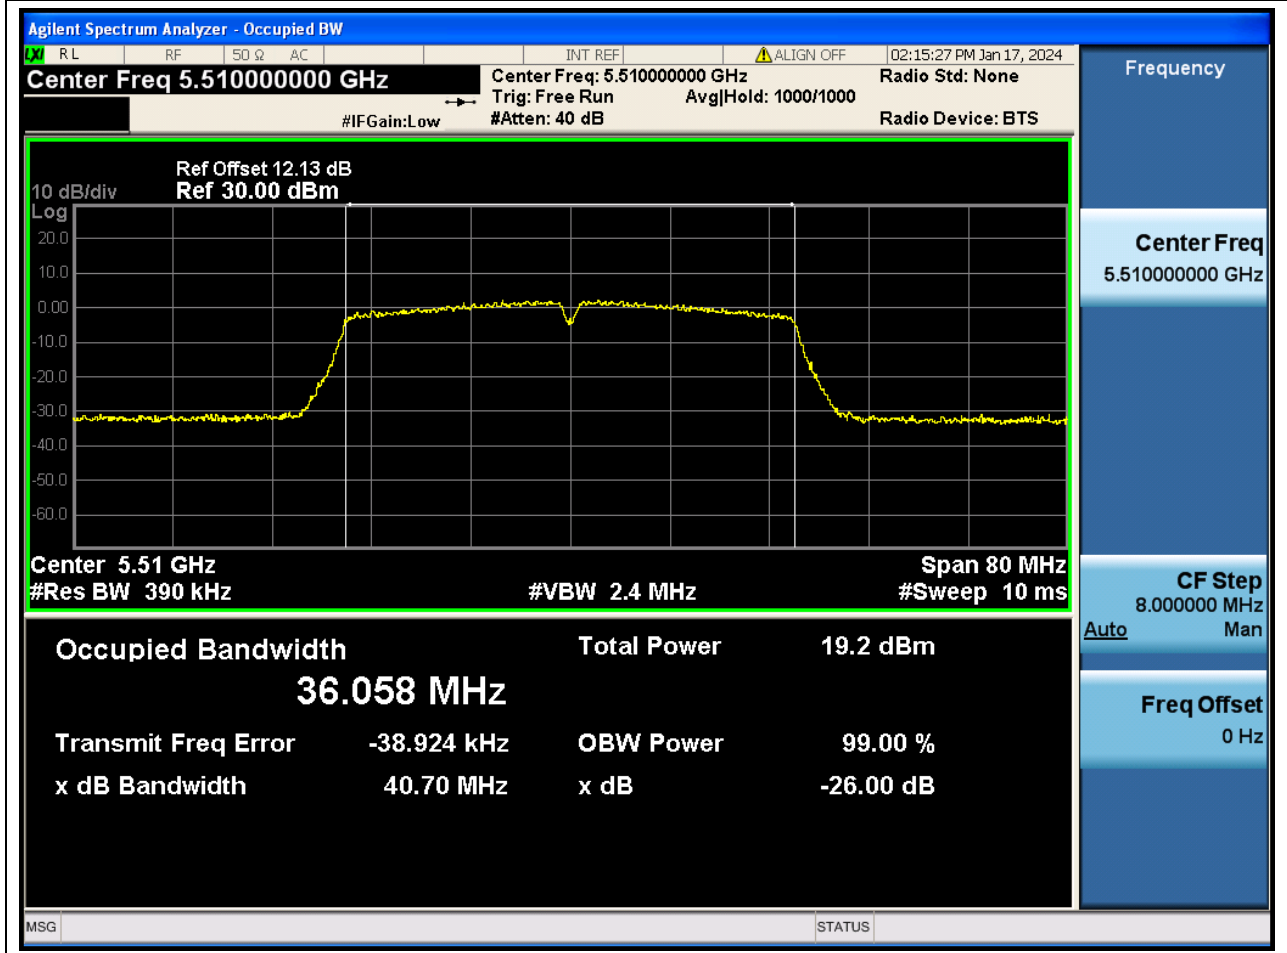

41. 802.11ac_40M_U-NII-2C_L

41.1. A.2.2-99% Bandwidth(NTNV)

Center Frequency (MHz)	OBW Power (%)	RBW (MHz)	Detector	Limit (MHz)	OBW (MHz)	Verdict
5510	99	0.39	Peak	0	36.057653	N/A