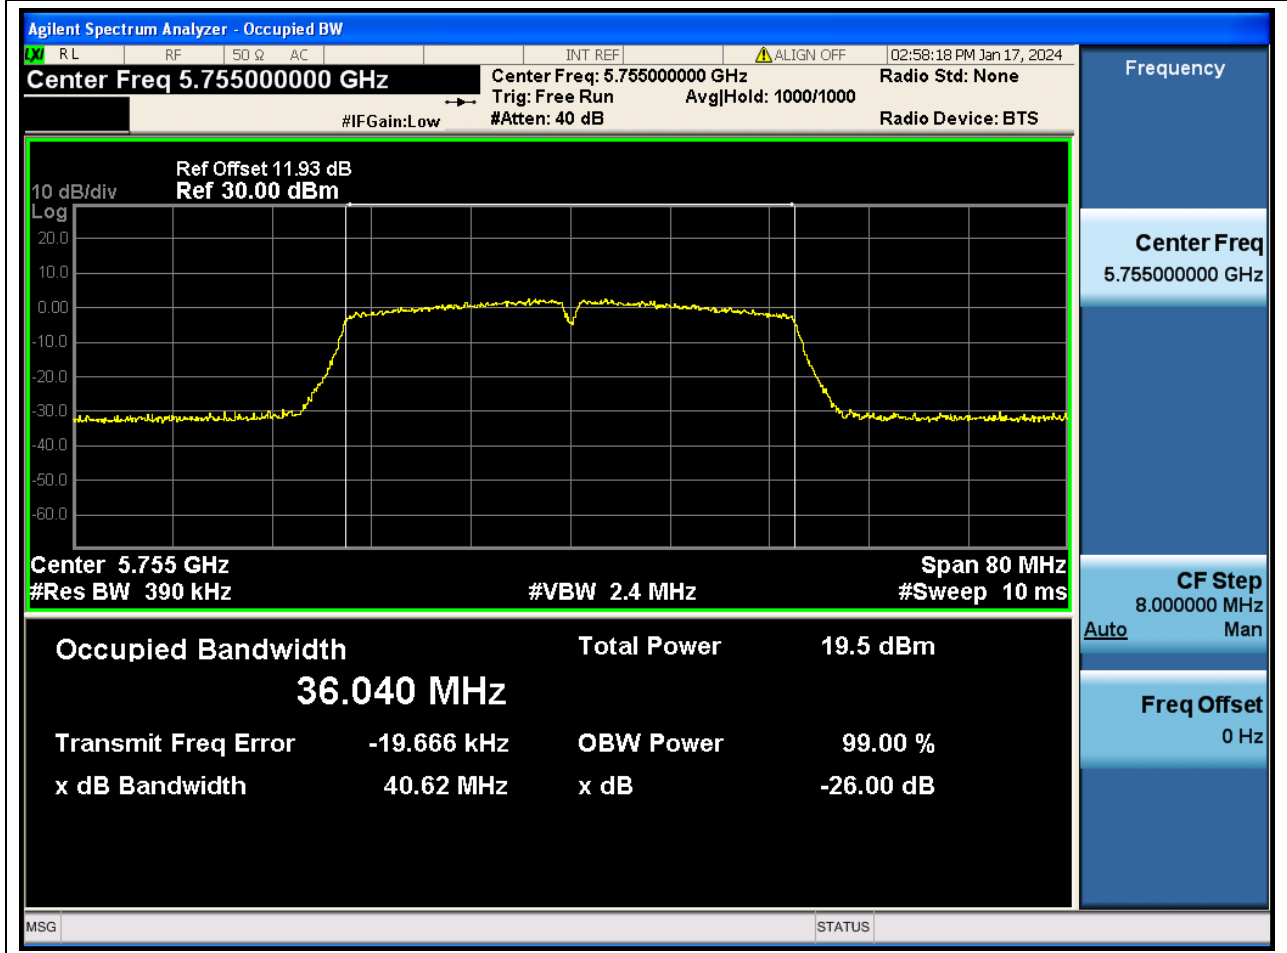

52. 802.11n_40M_U-NII-3_L

52.1. A.2.2-99% Bandwidth(NTNV)

Center Frequency (MHz)	OBW Power (%)	RBW (MHz)	Detector	Limit (MHz)	OBW (MHz)	Verdict
5755	99	0.39	Peak	0	36.039964	N/A