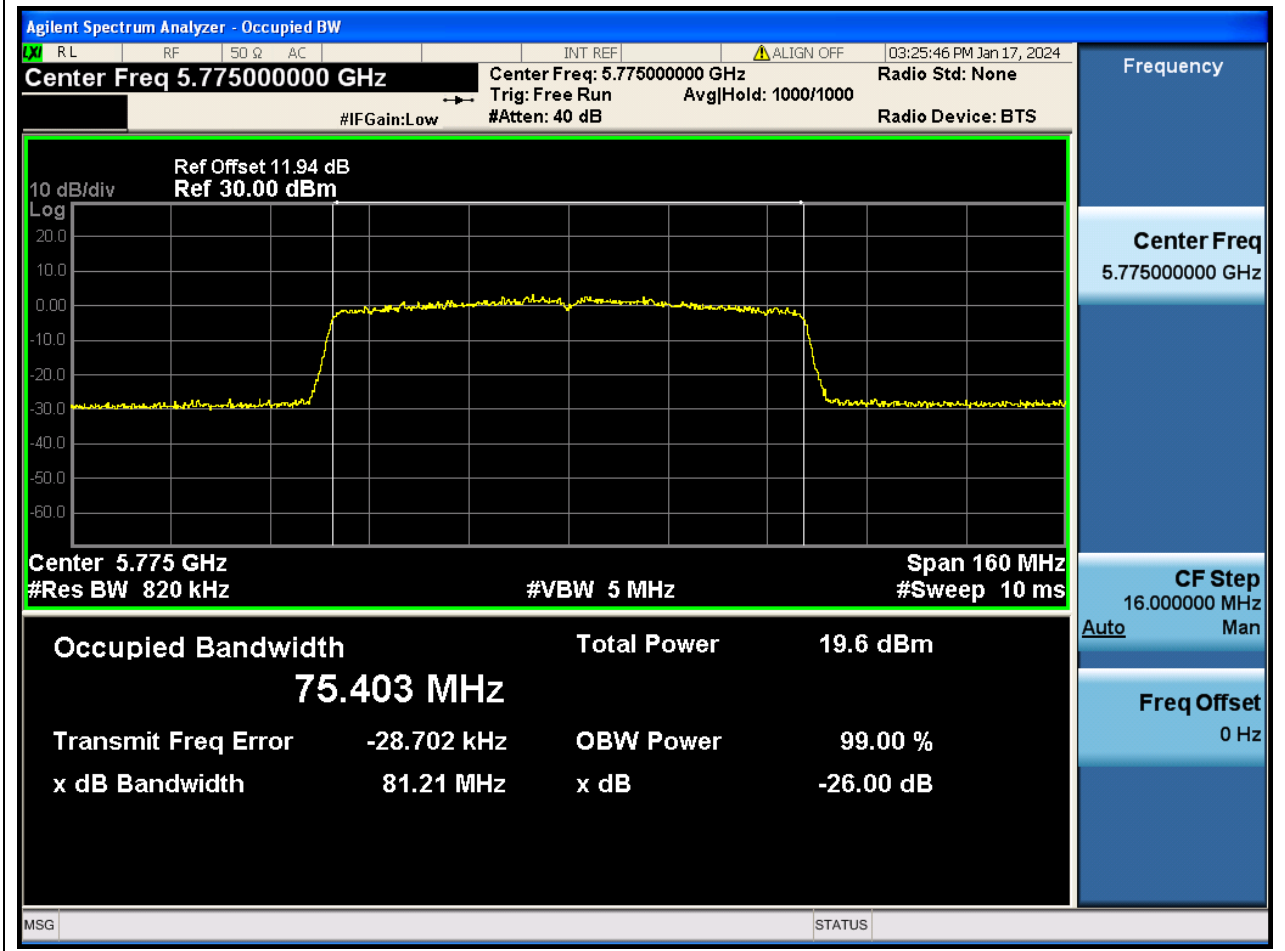

59. 802.11ac_80M_U-NII-3_M

59.1. A.2.2-99% Bandwidth(NTNV)

Center Frequency (MHz)	OBW Power (%)	RBW (MHz)	Detector	Limit (MHz)	OBW (MHz)	Verdict
5775	99	0.82	Peak	0	75.402781	N/A