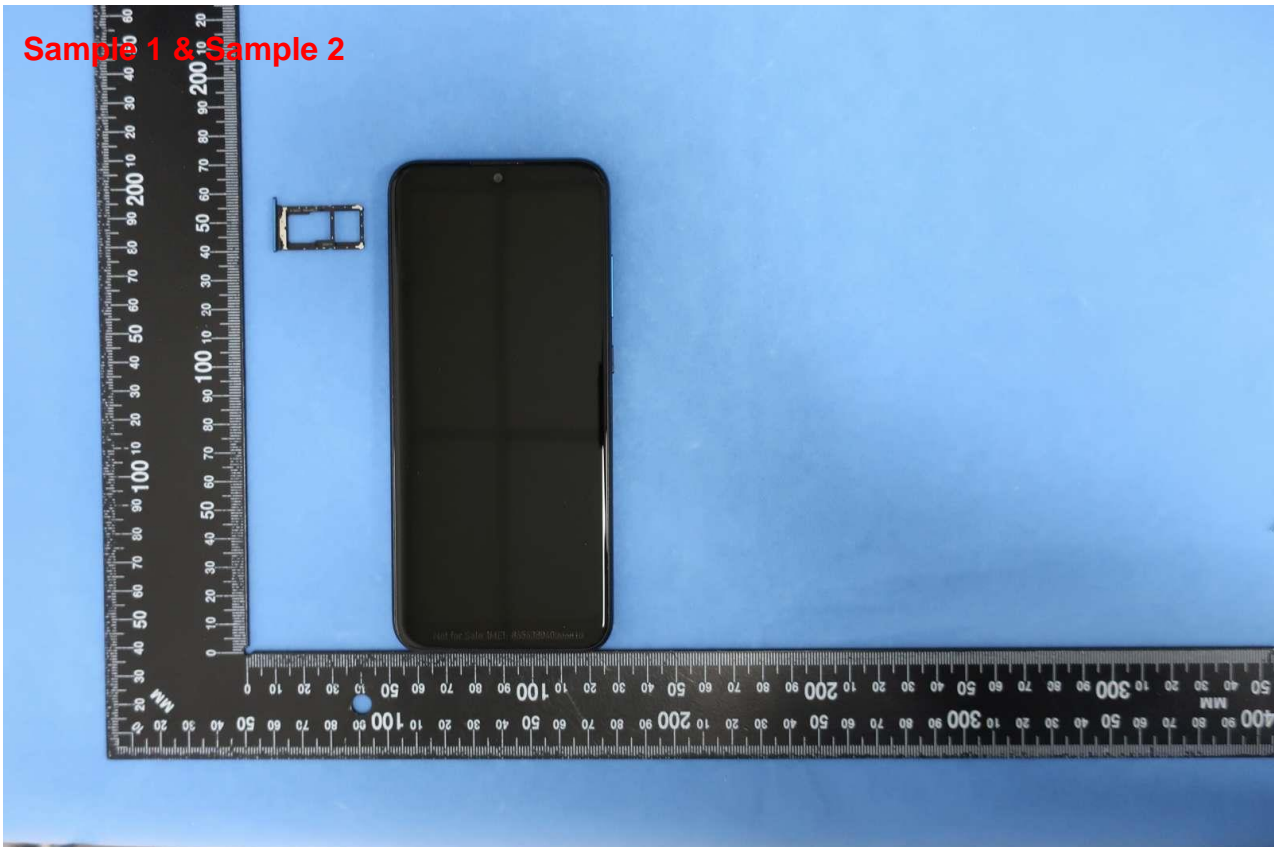

3. Internal Photograph of EUT

Brand Name: TINNO / Model Name: U705AA, U705AC

Brand Name: TINNO / Model Name: U705AA, U705AC

Brand Name: TINNO / Model Name: U705AA, U705AC

Brand Name: TINNO / Model Name: U705AA, U705AC