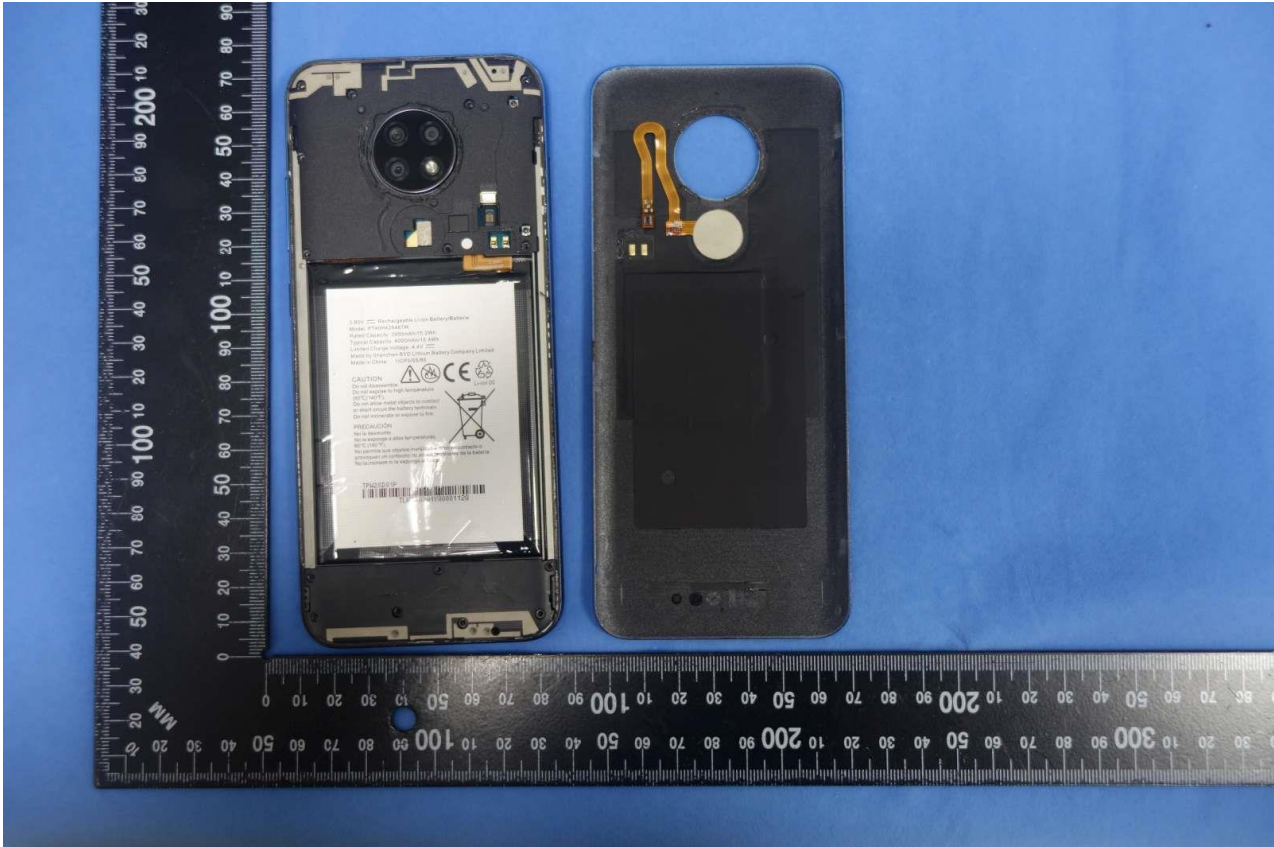

3. Internal Photograph of EUT

Brand Name: TINNO / Model Name: U705AA, U705AC

Brand Name: TINNO / Model Name: U705AA, U705AC

Brand Name: TINNO / Model Name: U705AA, U705AC

Brand Name: TINNO / Model Name: U705AA, U705AC