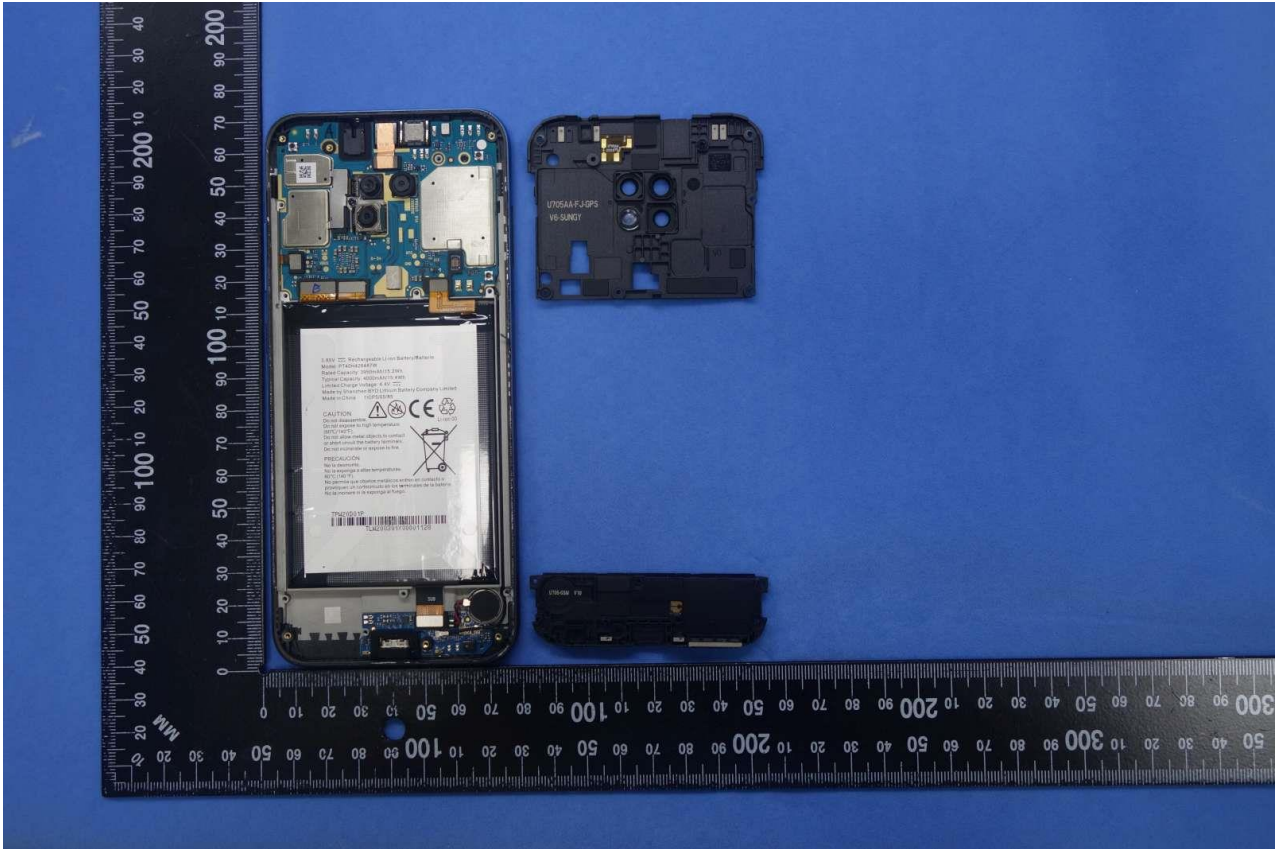

3. Internal Photograph of EUT

Brand Name: TINNO / Model Name: U705AA, U705AC

Brand Name: TINNO / Model Name: U705AA, U705AC

Brand Name: TINNO / Model Name: U705AA, U705AC

Brand Name: TINNO / Model Name: U705AA, U705AC