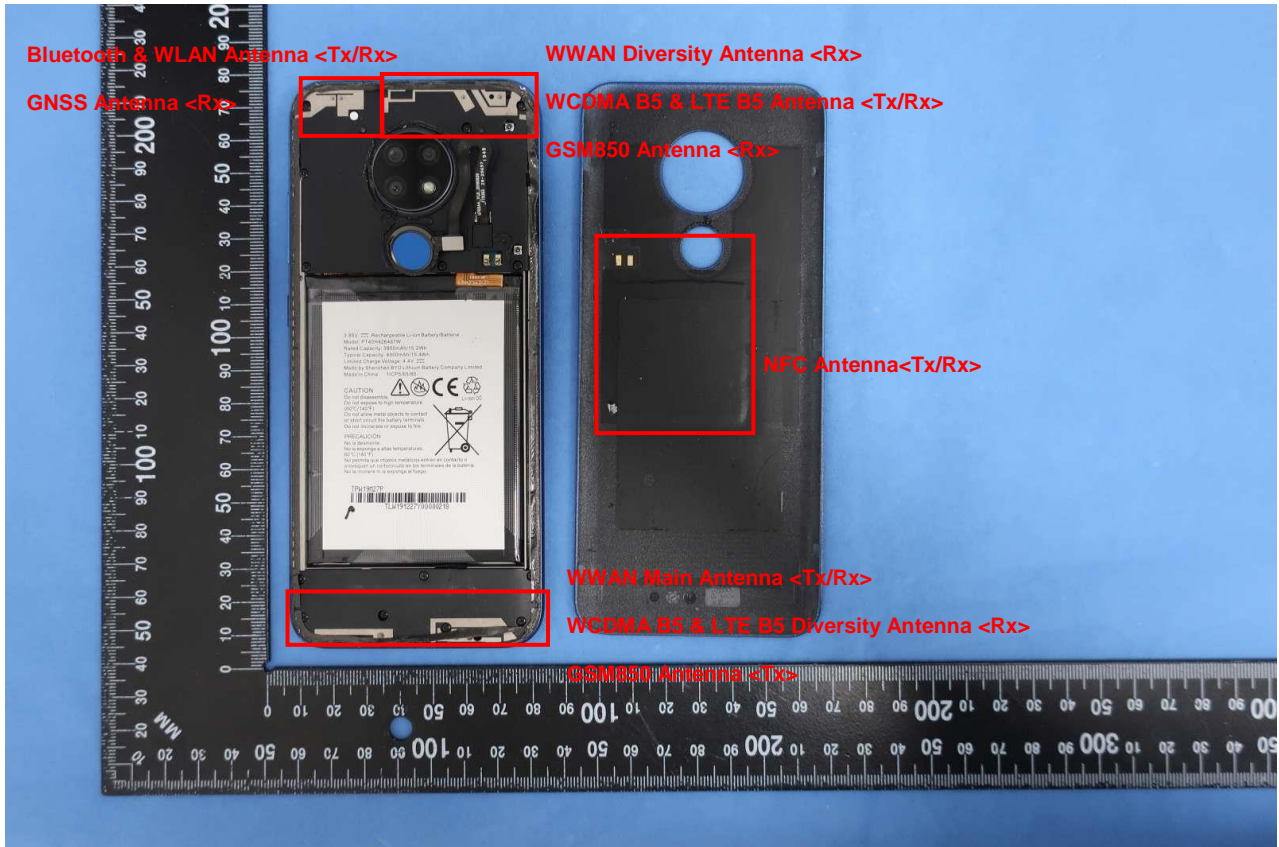

3. Internal Photograph of EUT

Brand Name: TINNO / Model Name: U705AA, U705AC

Brand Name: TINNO / Model Name: U705AA, U705AC

Brand Name: TINNO / Model Name: U705AA, U705AC

Brand Name: TINNO / Model Name: U705AA, U705AC

Brand Name: TINNO / Model Name: U705AA, U705AC

Brand Name: TINNO / Model Name: U705AA, U705AC

Brand Name: TINNO / Model Name: U705AA, U705AC

Brand Name: TINNO / Model Name: U705AA, U705AC

Brand Name: TINNO / Model Name: U705AA, U705AC