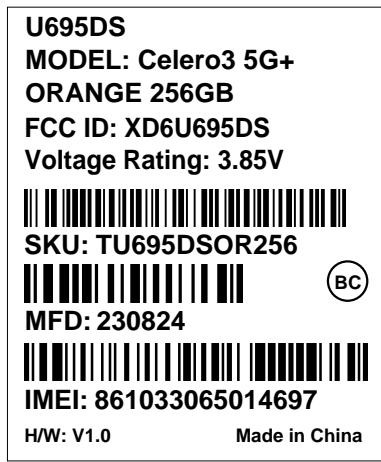

Label

Font Tpye: Arial
Font:10pt
Barcode Height: 5mm
Size:50x60mm

Label location