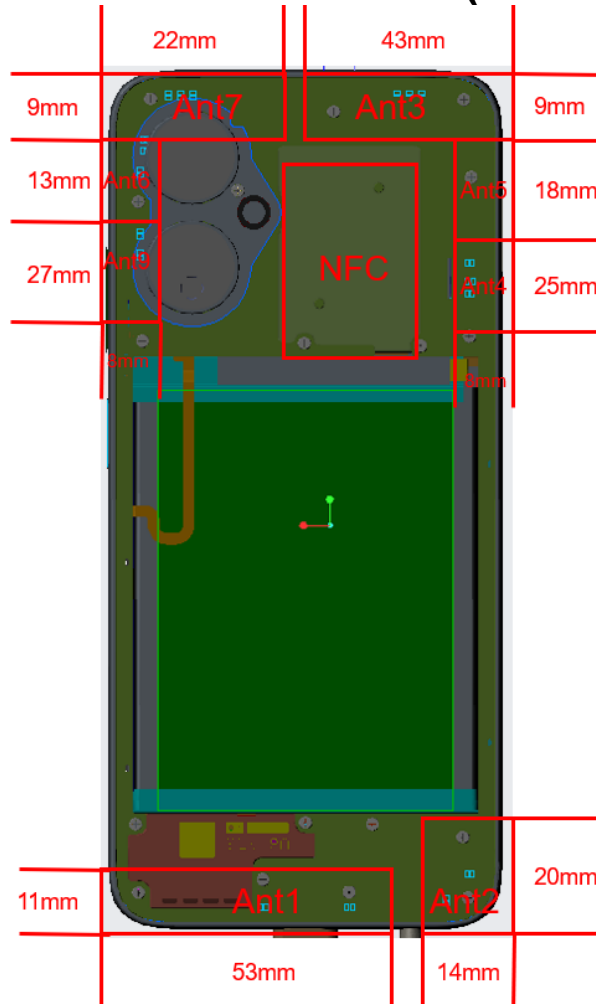

Appendix F

Antenna Locations

1. Detailed DUT Antenna Locations

1. Detailed DUT Antenna Locations (Back View)

Antenna	TX Bands
Ant 1	GSM:850, WCDMA:B5 LTE:B5/B12/B14/B17/B26/B29/B71 SA:N5/26/29/41/71
Ant 2	GSM:1900, WCDMA:B2/4 LTE:B2/4/66 SA:N2/25/66/70/77
Ant 3	LTE:B2/4/30/66/70 SA:N2/25/30/41/66/70
Ant 4	SA:N41/77
Ant 5	LTE:B48 SA:N48/77
Ant 6	SA:N41/77
Ant 7	WiFi2.4G/5G/6E BT
Ant 8	NFC
Ant 9	WiFi2.4G/5G/6E