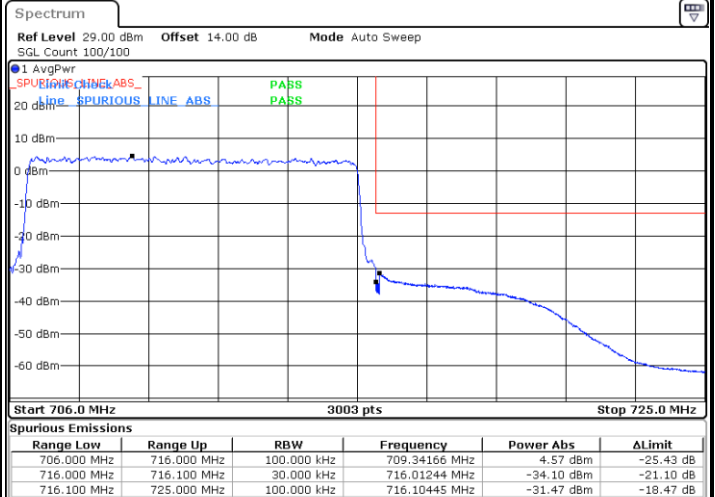

LTE Band 12 / 5MHz / 64QAM

Lowest Band Edge / 1RB

Date: 25.DEC.2021 22:49:27

Highest Band Edge / 1 RB

Date: 25.DEC.2021 22:54:27

Lowest Band Edge / Full RB

Date: 25.DEC.2021 22:48:13

Highest Band Edge / Full RB

Date: 25.DEC.2021 22:53:13

LTE Band 12 / 10MHz / QPSK

Lowest Band Edge / 1 RB

Date: 25.DEC.2021 23:30:52

Highest Band Edge / 1 RB

Date: 25.DEC.2021 23:40:53

Lowest Band Edge / Full RB

Date: 25.DEC.2021 23:27:10

Highest Band Edge / Full RB

Date: 25.DEC.2021 23:37:11

LTE Band 12 / 10MHz / 16QAM

Lowest Band Edge / 1 RB

Date: 25.DEC.2021 23:29:38

Highest Band Edge / 1 RB

Date: 25.DEC.2021 23:39:39

Lowest Band Edge / Full RB

Date: 25.DEC.2021 23:28:24

Highest Band Edge / Full RB

Date: 25.DEC.2021 23:38:25