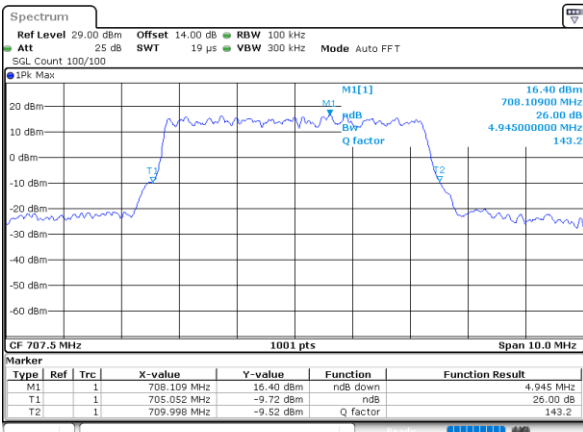

Highest Channel / 3MHz / 16QAM

Date: 25. DEC. 2021 22:30:58

LTE Band 12

Lowest Channel / 5MHz / QPSK

Date: 25, DEC, 2021 23:08:20

Lowest Channel / 5MHz / 16QAM

Date: 25, DEC, 2021 23:08:17

Middle Channel / 5MHz / QPSK

Date: 25, DEC, 2021 23:15:45

Middle Channel / 5MHz / 16QAM

Date: 25, DEC, 2021 23:15:56

Highest Channel / 5MHz / QPSK

Date: 25, DEC, 2021 23:18:29

Highest Channel / 5MHz / 16QAM

Date: 25, DEC, 2021 23:18:18