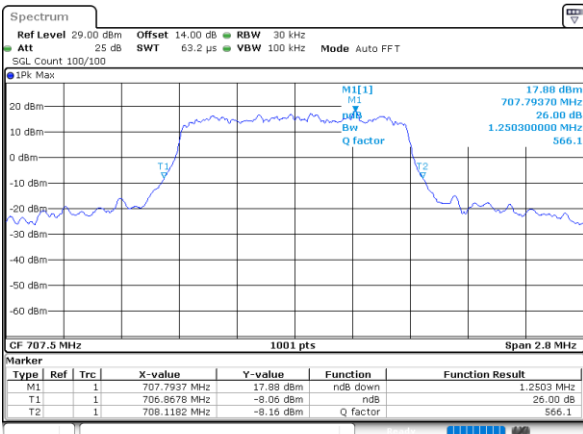

Highest Channel / Full RB

Date: 25. DEC. 2021 23:52:49

26dB Bandwidth

Mode	LTE Band 12 : 26dB BW(MHz)											
BW	1.4MHz		3MHz		5MHz		10MHz		15MHz		20MHz	
Mod.	QPSK	16QAM	QPSK	16QAM	QPSK	16QAM	QPSK	16QAM	QPSK	16QAM	QPSK	16QAM
Lowest CH	1.26	1.29	2.94	2.93	5.07	5.01	9.81	9.89	-	-	-	-
Middle CH	1.25	1.29	2.96	2.96	4.95	4.95	9.87	9.79	-	-	-	-
Highest CH	1.28	1.29	2.94	2.96	5.00	5.05	9.95	9.97	-	-	-	-
Mode	LTE Band 12 : 26dB BW(MHz)											
BW	1.4MHz		3MHz		5MHz		10MHz		15MHz		20MHz	
Mod.	64QAM		64QAM		64QAM		64QAM		64QAM		64QAM	
Lowest CH	1.28	-	2.94	-	5.05	-	9.97	-	-	-	-	-
Middle CH	1.27	-	2.94	-	5.20	-	9.61	-	-	-	-	-
Highest CH	1.31	-	2.97	-	5.10	-	9.99	-	-	-	-	-

LTE Band 12

Lowest Channel / 1.4MHz / QPSK

Date: 25. DEC. 2021 23:57:16

Lowest Channel / 1.4MHz / 16QAM

Date: 25. DEC. 2021 23:57:05

Middle Channel / 1.4MHz / QPSK

Date: 26. DEC. 2021 00:07:33

Middle Channel / 1.4MHz / 16QAM

Date: 26. DEC. 2021 00:07:44

Highest Channel / 1.4MHz / QPSK

Date: 26. DEC. 2021 00:10:16

Highest Channel / 1.4MHz / 16QAM

Date: 26. DEC. 2021 00:10:05

LTE Band 12

Lowest Channel / 3MHz / QPSK

Date: 25. DEC. 2021 22:21:07