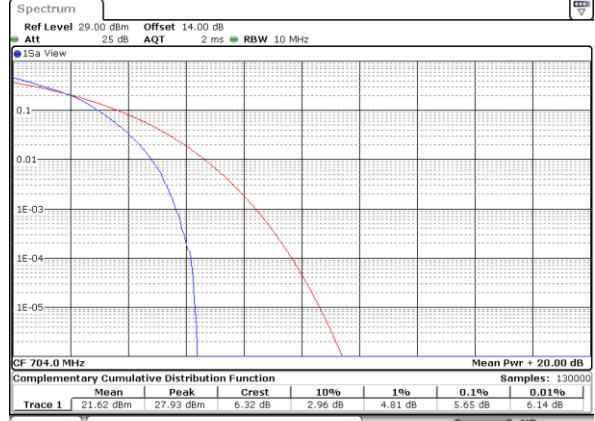

LTE Band 12 / 10MHz / 16QAM

Lowest Channel / 1RB

Date: 25. DEC. 2021 23:53:27

Lowest Channel / Full RB

Date: 25. DEC. 2021 23:53:17

Middle Channel / 1RB

Date: 25. DEC. 2021 23:53:08

Middle Channel / Full RB

Date: 25. DEC. 2021 23:53:49

Highest Channel / 1RB

Date: 25. DEC. 2021 23:54:10

Highest Channel / Full RB

Date: 25. DEC. 2021 23:53:59

LTE Band 12 / 10MHz / 64QAM

Lowest Channel / 1RB

Date: 25. DEC. 2021 23:52:17