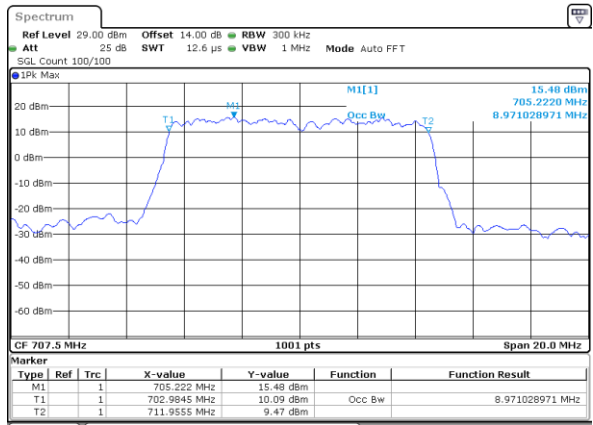

Lowest Channel / 3MHz / 64QAM

Date: 25, DEC, 2021 22:13:04

Middle Channel / 1.4MHz / 64QAM

Date: 26, DEC, 2021 00:25:27

Middle Channel / 3MHz / 64QAM

Date: 25, DEC, 2021 22:41:48

Highest Channel / 1.4MHz / 64QAM

Date: 26, DEC, 2021 00:26:43

Highest Channel / 3MHz / 64QAM

Date: 25, DEC, 2021 22:43:04

LTE Band 12

Lowest Channel / 5MHz / 64QAM

Date: 25, DEC, 2021 22:46:40

Lowest Channel / 10MHz / 64QAM

Date: 25, DEC, 2021 23:42:52

Middle Channel / 5MHz / 64QAM

Date: 25, DEC, 2021 22:50:32

Middle Channel / 10MHz / 64QAM

Date: 25, DEC, 2021 23:46:36

Highest Channel / 5MHz / 64QAM

Date: 25, DEC, 2021 22:51:40

Highest Channel / 10MHz / 64QAM

Date: 25, DEC, 2021 23:47:52

Conducted Band Edge

LTE Band 12 / 1.4MHz / 16QAM

Lowest Band Edge / 1 RB

Date: 26.DEC.2021 00:03:13

Highest Band Edge / 1 RB

Date: 26.DEC.2021 00:16:13

Lowest Band Edge / Full RB