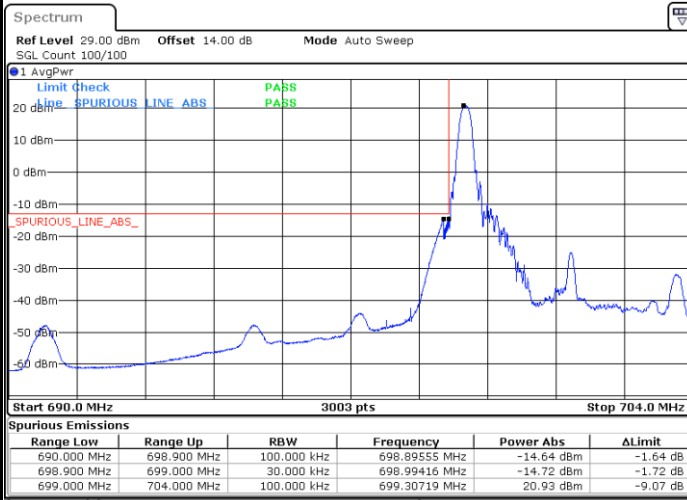

Date: 25.DEC.2021 22:33:36

LTE Band 12 / 3MHz / 64QAM

Lowest Band Edge / 1 RB

Date: 25.DEC.2021 22:40:43

Highest Band Edge / 1 RB

Date: 25.DEC.2021 22:45:43

Lowest Band Edge / Full RB

Date: 25.DEC.2021 22:39:29

Highest Band Edge / Full RB

Date: 25.DEC.2021 22:44:29

LTE Band 12 / 5MHz / QPSK

Lowest Band Edge / 1 RB

Highest Band Edge / 1 RB

Lowest Band Edge / Full RB

Highest Band Edge / Full RB

LTE Band 12 / 5MHz / 16QAM

Lowest Band Edge / 1RB

Date: 25.DEC.2021 23:12:10

Highest Band Edge / 1 RB

Date: 25.DEC.2021 23:23:24

Lowest Band Edge / Full RB

Date: 25.DEC.2021 23:10:56

Highest Band Edge / Full RB

Date: 25.DEC.2021 23:20:56

LTE Band 12 / 5MHz / 64QAM

Lowest Band Edge / 1RB

Date: 25.DEC.2021 22:49:27

Highest Band Edge / 1 RB

Date: 25.DEC.2021 22:54:27

Lowest Band Edge / Full RB

Date: 25.DEC.2021 22:48:13

Highest Band Edge / Full RB