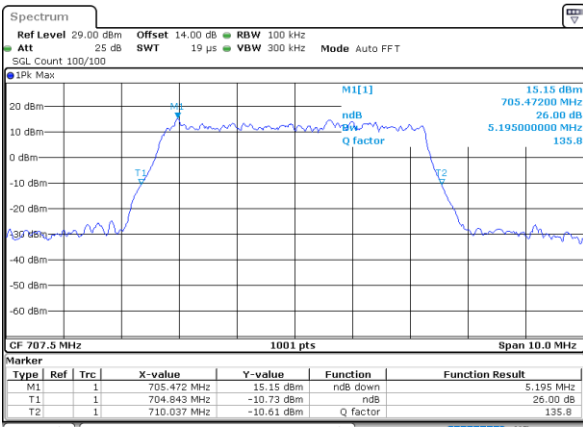

Lowest Channel / 3MHz / 64QAM

Date: 25, DEC, 2021 22:18:15

Middle Channel / 1.4MHz / 64QAM

Date: 26, DEC, 2021 00:25:38

Middle Channel / 3MHz / 64QAM

Date: 25, DEC, 2021 22:14:59

Highest Channel / 1.4MHz / 64QAM

Date: 26, DEC, 2021 00:26:54

Highest Channel / 3MHz / 64QAM

Date: 25, DEC, 2021 22:14:15

LTE Band 12

Lowest Channel / 5MHz / 64QAM

Date: 25. DEC. 2021 22:46:59

Lowest Channel / 10MHz / 64QAM

Date: 25. DEC. 2021 23:14:03

Middle Channel / 5MHz / 64QAM

Date: 25. DEC. 2021 22:50:43

Middle Channel / 10MHz / 64QAM

Date: 25. DEC. 2021 23:14:47

Highest Channel / 5MHz / 64QAM

Date: 25. DEC. 2021 22:51:59

Highest Channel / 10MHz / 64QAM