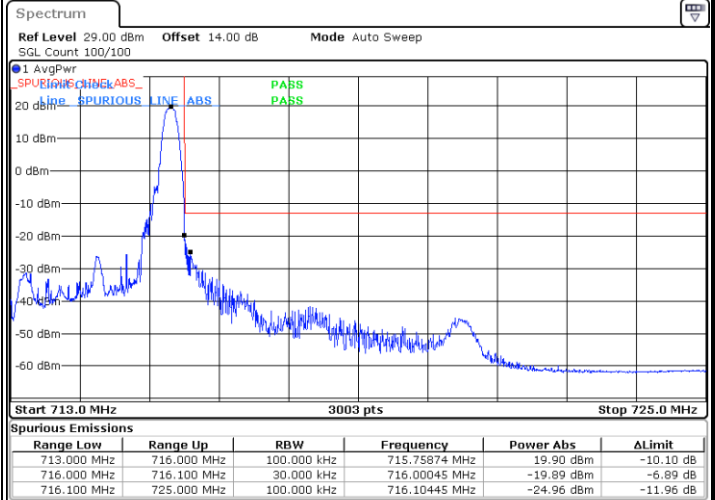

LTE Band 12 / 3MHz / 16QAM

Lowest Band Edge / 1 RB

Date: 25.DEC.2021 22:24:49

Highest Band Edge / 1 RB

Date: 25.DEC.2021 22:34:50

Lowest Band Edge / Full RB

Date: 25.DEC.2021 22:23:35

Highest Band Edge / Full RB

Date: 25.DEC.2021 22:33:36

LTE Band 12 / 3MHz / 64QAM

Lowest Band Edge / 1 RB

Date: 25.DEC.2021 22:40:43

Highest Band Edge / 1 RB

Date: 25.DEC.2021 22:45:43

Lowest Band Edge / Full RB

Date: 25.DEC.2021 22:39:29

Highest Band Edge / Full RB

Date: 25.DEC.2021 22:44:29

LTE Band 12 / 5MHz / QPSK

Lowest Band Edge / 1 RB

Highest Band Edge / 1 RB

Lowest Band Edge / Full RB

Highest Band Edge / Full RB

LTE Band 12 / 5MHz / 16QAM

Lowest Band Edge / 1RB

Date: 25.DEC.2021 23:12:10

Highest Band Edge / 1 RB

Date: 25.DEC.2021 23:23:24

Lowest Band Edge / Full RB

Date: 25.DEC.2021 23:10:56

Highest Band Edge / Full RB

Date: 25.DEC.2021 23:20:56