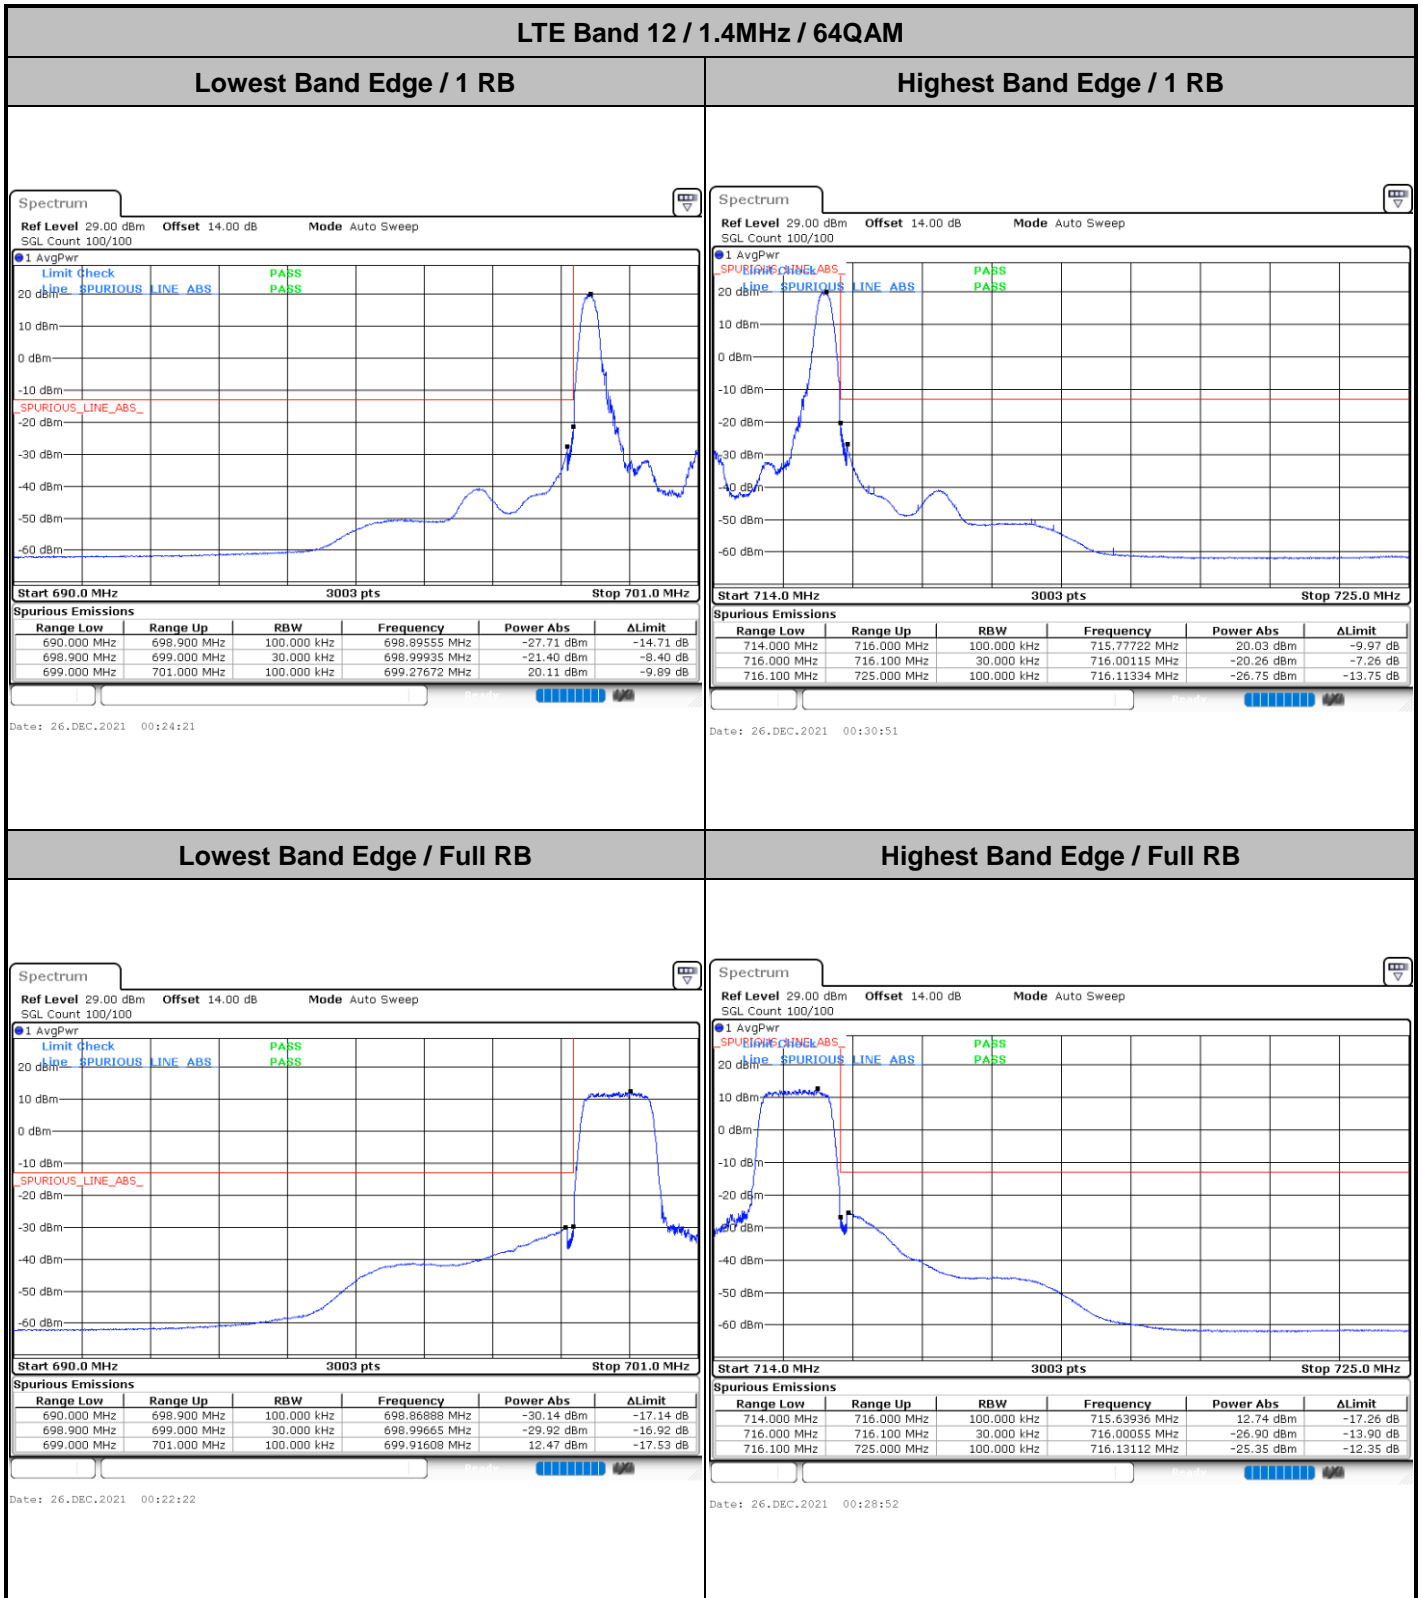

Date: 25, DEC, 2021 23:47:52

Conducted Band Edge

LTE Band 12 / 1.4MHz / 16QAM

Lowest Band Edge / 1 RB

Date: 26.DEC.2021 00:03:13

Highest Band Edge / 1 RB

Date: 26.DEC.2021 00:16:13

Lowest Band Edge / Full RB

Date: 26.DEC.2021 00:01:14

Highest Band Edge / Full RB

Date: 26.DEC.2021 00:14:14

LTE Band 12 / 3MHz / QPSK

Lowest Band Edge / 1RB

Highest Band Edge / 1 RB

Lowest Band Edge / Full RB

Highest Band Edge / Full RB

LTE Band 12 / 3MHz / 16QAM

Lowest Band Edge / 1 RB

Date: 25.DEC.2021 22:24:49

Highest Band Edge / 1 RB

Date: 25.DEC.2021 22:34:50

Lowest Band Edge / Full RB

Date: 25.DEC.2021 22:23:35

Highest Band Edge / Full RB