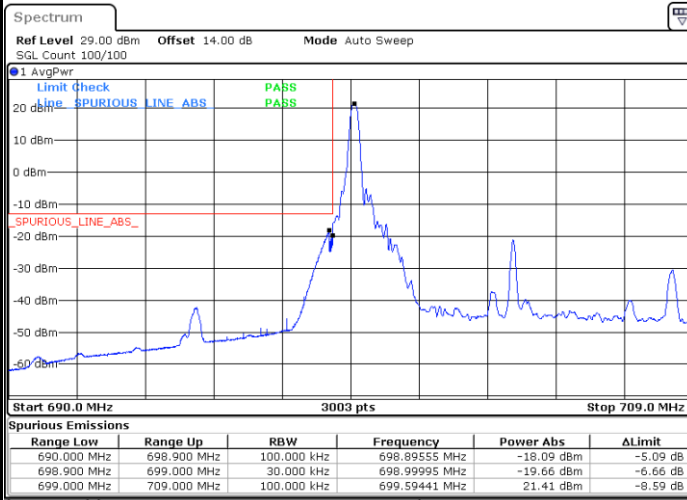

Lowest Band Edge / 1RB

Date: 25.DEC.2021 23:12:10

Highest Band Edge / 1 RB

Date: 25.DEC.2021 23:23:24

Lowest Band Edge / Full RB

Date: 25.DEC.2021 23:10:56

Highest Band Edge / Full RB

Date: 25.DEC.2021 23:20:56

LTE Band 12 / 5MHz / 64QAM

Lowest Band Edge / 1RB

Date: 25.DEC.2021 22:49:27

Highest Band Edge / 1 RB

Date: 25.DEC.2021 22:54:27

Lowest Band Edge / Full RB

Date: 25.DEC.2021 22:48:13

Highest Band Edge / Full RB

Date: 25.DEC.2021 22:53:13

LTE Band 12 / 10MHz / QPSK

Lowest Band Edge / 1 RB

Date: 25.DEC.2021 23:30:52

Highest Band Edge / 1 RB

Date: 25.DEC.2021 23:40:53

Lowest Band Edge / Full RB

Date: 25.DEC.2021 23:27:10

Highest Band Edge / Full RB

Date: 25.DEC.2021 23:37:11

LTE Band 12 / 10MHz / 16QAM

Lowest Band Edge / 1 RB

Date: 25.DEC.2021 23:29:38

Highest Band Edge / 1 RB

Date: 25.DEC.2021 23:39:39

Lowest Band Edge / Full RB