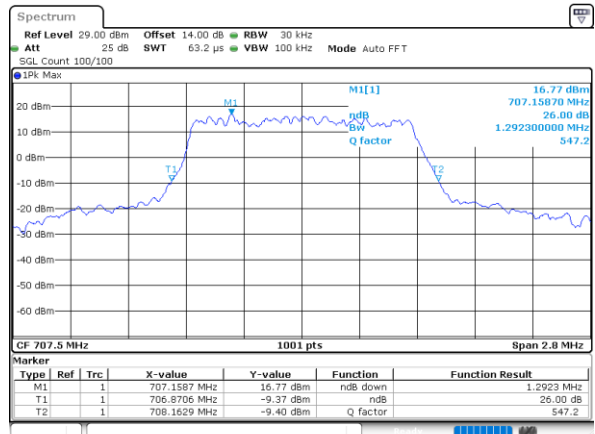

Highest Channel / Full RB

Date: 25. DEC. 2021 23:52:49

26dB Bandwidth

Mode	LTE Band 12 : 26dB BW(MHz)											
BW	1.4MHz		3MHz		5MHz		10MHz		15MHz		20MHz	
Mod.	QPSK	16QAM	QPSK	16QAM	QPSK	16QAM	QPSK	16QAM	QPSK	16QAM	QPSK	16QAM
Lowest CH	1.26	1.29	2.94	2.93	5.07	5.01	9.81	9.89	-	-	-	-
Middle CH	1.25	1.29	2.96	2.96	4.95	4.95	9.87	9.79	-	-	-	-
Highest CH	1.28	1.29	2.94	2.96	5.00	5.05	9.95	9.97	-	-	-	-
Mode	LTE Band 12 : 26dB BW(MHz)											
BW	1.4MHz		3MHz		5MHz		10MHz		15MHz		20MHz	
Mod.	64QAM		64QAM		64QAM		64QAM		64QAM		64QAM	
Lowest CH	1.28	-	2.94	-	5.05	-	9.97	-	-	-	-	-
Middle CH	1.27	-	2.94	-	5.20	-	9.61	-	-	-	-	-
Highest CH	1.31	-	2.97	-	5.10	-	9.99	-	-	-	-	-

LTE Band 12

Lowest Channel / 1.4MHz / QPSK

Date: 25. DEC. 2021 23:57:16

Lowest Channel / 1.4MHz / 16QAM

Date: 25. DEC. 2021 23:57:05

Middle Channel / 1.4MHz / QPSK

Date: 26. DEC. 2021 00:07:33

Middle Channel / 1.4MHz / 16QAM

Date: 26. DEC. 2021 00:07:44

Highest Channel / 1.4MHz / QPSK

Date: 26. DEC. 2021 00:10:16

Highest Channel / 1.4MHz / 16QAM

Date: 26. DEC. 2021 00:10:05

LTE Band 12

Lowest Channel / 3MHz / QPSK

Date: 25. DEC. 2021 22:21:07