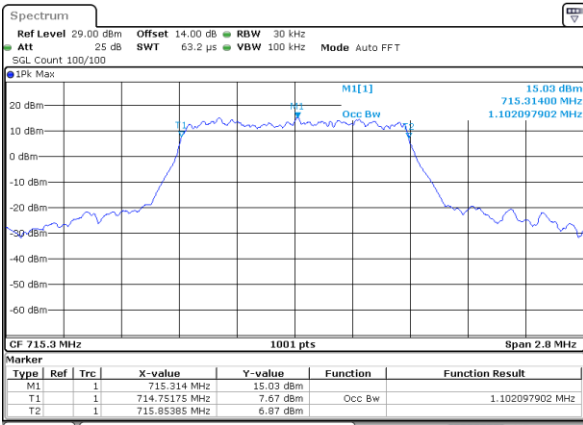

Date: 25, DEC, 2021 23:33:152

Highest Channel / 10MHz / QPSK

Date: 25, DEC, 2021 23:35:124

Highest Channel / 10MHz / 16QAM

Date: 25, DEC, 2021 23:35:135

LTE Band 12

Lowest Channel / 1.4MHz / 64QAM

Date: 26, DEC, 2021 00:20:12

Lowest Channel / 3MHz / 64QAM

Date: 25, DEC, 2021 22:13:04

Middle Channel / 1.4MHz / 64QAM

Date: 26, DEC, 2021 00:25:27

Middle Channel / 3MHz / 64QAM

Date: 25, DEC, 2021 22:41:48

Highest Channel / 1.4MHz / 64QAM

Date: 26, DEC, 2021 00:26:43

Highest Channel / 3MHz / 64QAM

Date: 25, DEC, 2021 22:43:04

LTE Band 12

Lowest Channel / 5MHz / 64QAM

Date: 25, DEC, 2021 22:46:40

Lowest Channel / 10MHz / 64QAM

Date: 25, DEC, 2021 23:42:52