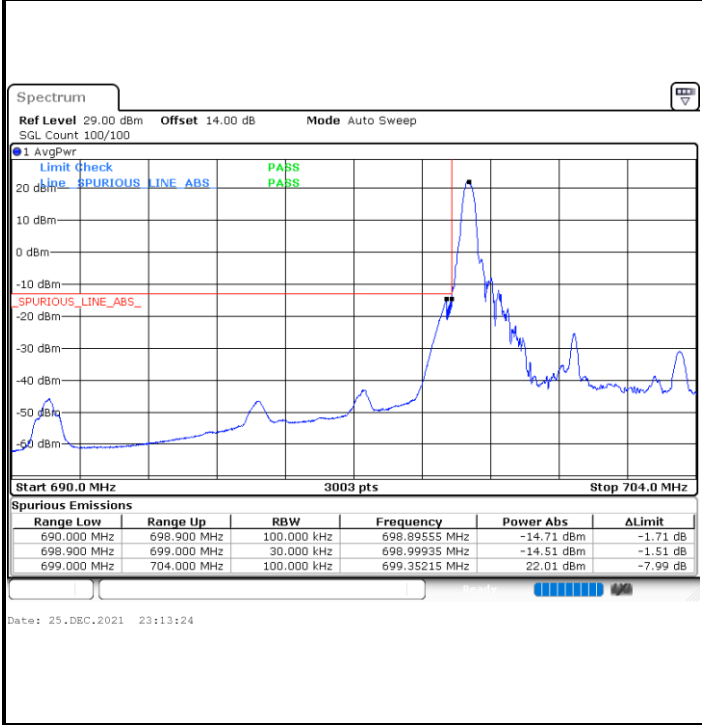

Date: 25.DEC.2021 22:33:36

LTE Band 12 / 3MHz / 64QAM

Lowest Band Edge / 1 RB

Date: 25.DEC.2021 22:40:43

Highest Band Edge / 1 RB

Date: 25.DEC.2021 22:45:43

Lowest Band Edge / Full RB

Date: 25.DEC.2021 22:39:29

Highest Band Edge / Full RB

Date: 25.DEC.2021 22:44:29

LTE Band 12 / 5MHz / QPSK

Lowest Band Edge / 1 RB

Highest Band Edge / 1 RB

Lowest Band Edge / Full RB

Highest Band Edge / Full RB

LTE Band 12 / 5MHz / 16QAM

Lowest Band Edge / 1RB

Date: 25.DEC.2021 23:12:10

Highest Band Edge / 1 RB

Date: 25.DEC.2021 23:23:24

Lowest Band Edge / Full RB

Date: 25.DEC.2021 23:10:56

Highest Band Edge / Full RB

Date: 25.DEC.2021 23:20:56

LTE Band 12 / 5MHz / 64QAM

Lowest Band Edge / 1RB

Date: 25.DEC.2021 22:49:27

Highest Band Edge / 1 RB

Date: 25.DEC.2021 22:54:27

Lowest Band Edge / Full RB

Date: 25.DEC.2021 22:48:13

Highest Band Edge / Full RB