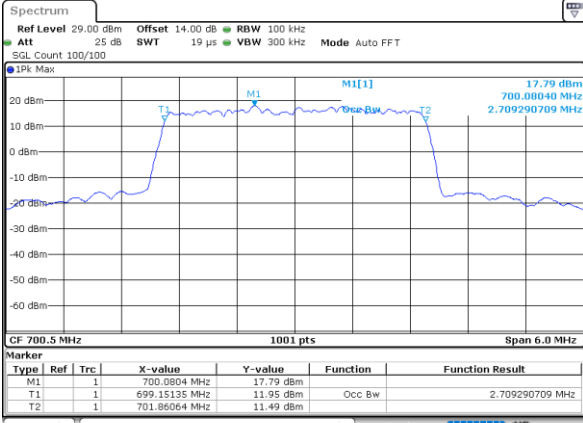

LTE Band 12

Lowest Channel / 1.4MHz / QPSK

Date: 25. DEC. 2021 23:56:43

Lowest Channel / 1.4MHz / 16QAM

Date: 25. DEC. 2021 23:56:54

Middle Channel / 1.4MHz / QPSK

Date: 26. DEC. 2021 00:07:22

Middle Channel / 1.4MHz / 16QAM

Date: 26. DEC. 2021 00:07:11

Highest Channel / 1.4MHz / QPSK

Date: 26. DEC. 2021 00:09:44

Highest Channel / 1.4MHz / 16QAM

Date: 26. DEC. 2021 00:09:55

LTE Band 12

Lowest Channel / 3MHz / QPSK

Date: 25. DEC. 2021 22:20:34

Lowest Channel / 3MHz / 16QAM

Date: 25. DEC. 2021 22:20:45

Middle Channel / 3MHz / QPSK

Date: 25. DEC. 2021 22:28:14

Middle Channel / 3MHz / 16QAM

Date: 25. DEC. 2021 22:28:03

Highest Channel / 3MHz / QPSK

Date: 25. DEC. 2021 22:30:36