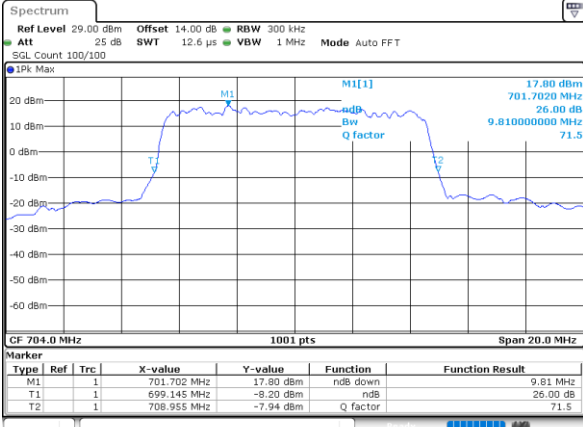

LTE Band 12

Lowest Channel / 10MHz / QPSK

Date: 25. DEC. 2021 23:25:17