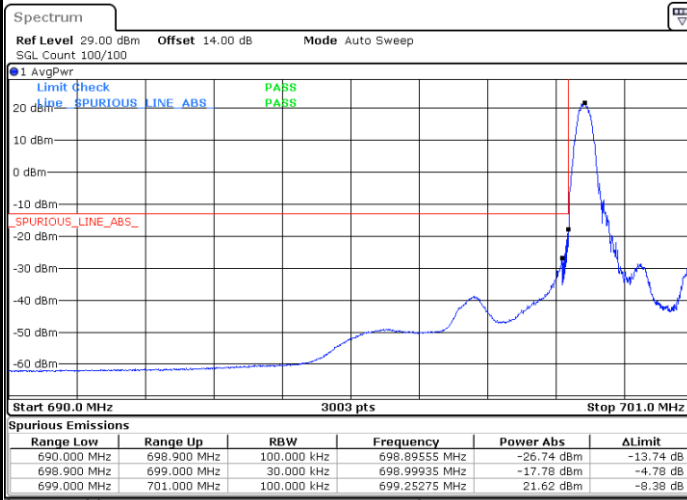

Middle Channel / 5MHz / 64QAM

Date: 25, DEC, 2021 22:50:32

Middle Channel / 10MHz / 64QAM

Date: 25, DEC, 2021 23:46:36

Highest Channel / 5MHz / 64QAM

Date: 25, DEC, 2021 22:51:40

Highest Channel / 10MHz / 64QAM

Date: 25, DEC, 2021 23:47:52

Conducted Band Edge

LTE Band 12 / 1.4MHz / 16QAM

Lowest Band Edge / 1 RB

Date: 26.DEC.2021 00:03:13

Highest Band Edge / 1 RB

Date: 26.DEC.2021 00:16:13

Lowest Band Edge / Full RB

Date: 26.DEC.2021 00:01:14

Highest Band Edge / Full RB

Date: 26.DEC.2021 00:14:14

LTE Band 12 / 3MHz / QPSK

Lowest Band Edge / 1RB

Highest Band Edge / 1 RB

Lowest Band Edge / Full RB

Highest Band Edge / Full RB

LTE Band 12 / 3MHz / 16QAM

Lowest Band Edge / 1 RB

Date: 25.DEC.2021 22:24:49

Highest Band Edge / 1 RB

Date: 25.DEC.2021 22:34:50

Lowest Band Edge / Full RB

Date: 25.DEC.2021 22:23:35

Highest Band Edge / Full RB