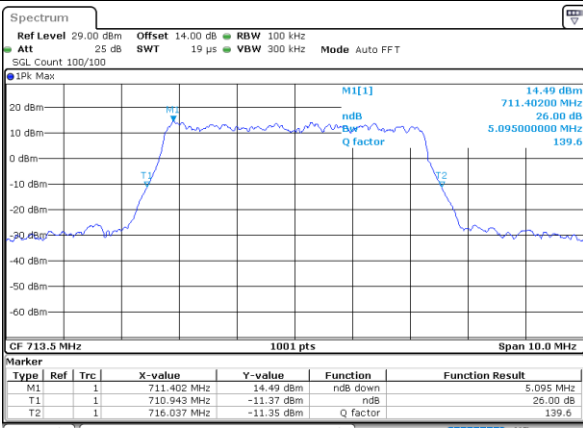

Date: 26, DEC, 2021 00:26:54

Highest Channel / 3MHz / 64QAM

Date: 25, DEC, 2021 22:14:15

LTE Band 12

Lowest Channel / 5MHz / 64QAM

Date: 25. DEC. 2021 22:46:59

Lowest Channel / 10MHz / 64QAM

Date: 25. DEC. 2021 23:14:03

Middle Channel / 5MHz / 64QAM

Date: 25. DEC. 2021 22:50:43

Middle Channel / 10MHz / 64QAM

Date: 25. DEC. 2021 23:14:47

Highest Channel / 5MHz / 64QAM

Date: 25. DEC. 2021 22:51:59

Highest Channel / 10MHz / 64QAM

Date: 25. DEC. 2021 23:14:03

Occupied Bandwidth

Mode	LTE Band 12 : 99%OBW(MHz)											
BW	1.4MHz		3MHz		5MHz		10MHz		15MHz		20MHz	
Mod.	QPSK	16QAM	QPSK	16QAM	QPSK	16QAM	QPSK	16QAM	QPSK	16QAM	QPSK	16QAM
Lowest CH	1.09	1.09	2.71	2.71	4.51	4.49	9.03	9.07	-	-	-	-
Middle CH	1.09	1.09	2.70	2.72	4.49	4.49	9.03	9.05	-	-	-	-
Highest CH	1.09	1.09	2.72	2.70	4.50	4.50	9.09	9.05	-	-	-	-
Mode	LTE Band 12 : 99%OBW(MHz)											
BW	1.4MHz		3MHz		5MHz		10MHz		15MHz		20MHz	
Mod.	64QAM		64QAM		64QAM		64QAM		64QAM		64QAM	
Lowest CH	1.09	-	2.73	-	4.51	-	9.03	-	-	-	-	-
Middle CH	1.10	-	2.72	-	4.51	-	8.97	-	-	-	-	-
Highest CH	1.10	-	2.71	-	4.50	-	9.09	-	-	-	-	-