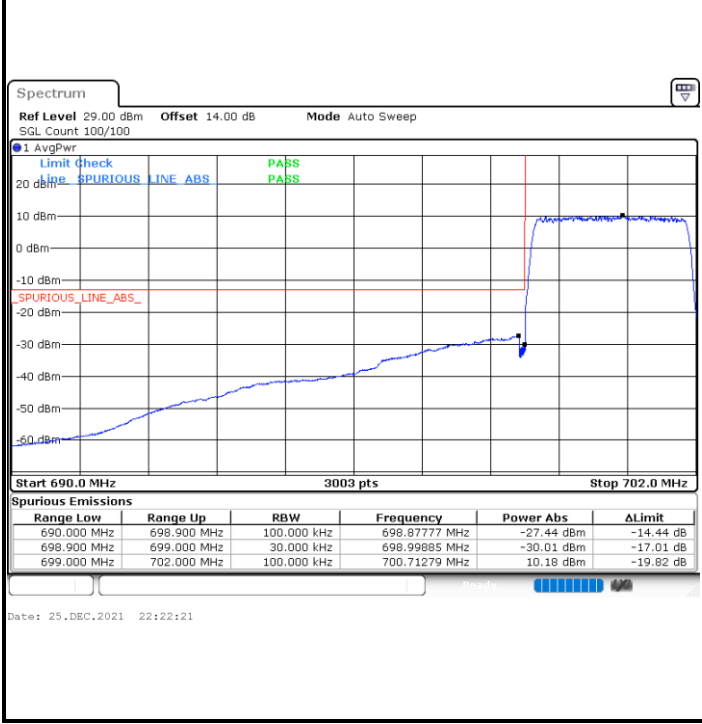

Date: 25, DEC, 2021 23:47:52

Conducted Band Edge

LTE Band 12 / 1.4MHz / 16QAM

Lowest Band Edge / 1 RB

Date: 26.DEC.2021 00:03:13

Highest Band Edge / 1 RB

Date: 26.DEC.2021 00:16:13

Lowest Band Edge / Full RB

Date: 26.DEC.2021 00:01:14

Highest Band Edge / Full RB

Date: 26.DEC.2021 00:14:14

LTE Band 12 / 3MHz / QPSK

Lowest Band Edge / 1RB

Highest Band Edge / 1 RB

Lowest Band Edge / Full RB

Highest Band Edge / Full RB

LTE Band 12 / 3MHz / 16QAM

Lowest Band Edge / 1 RB

Date: 25.DEC.2021 22:24:49

Highest Band Edge / 1 RB

Date: 25.DEC.2021 22:34:50

Lowest Band Edge / Full RB

Date: 25.DEC.2021 22:23:35

Highest Band Edge / Full RB

Date: 25.DEC.2021 22:33:36

LTE Band 12 / 3MHz / 64QAM

Lowest Band Edge / 1 RB

Date: 25.DEC.2021 22:40:43

Highest Band Edge / 1 RB

Date: 25.DEC.2021 22:45:43

Lowest Band Edge / Full RB

Date: 25.DEC.2021 22:39:29