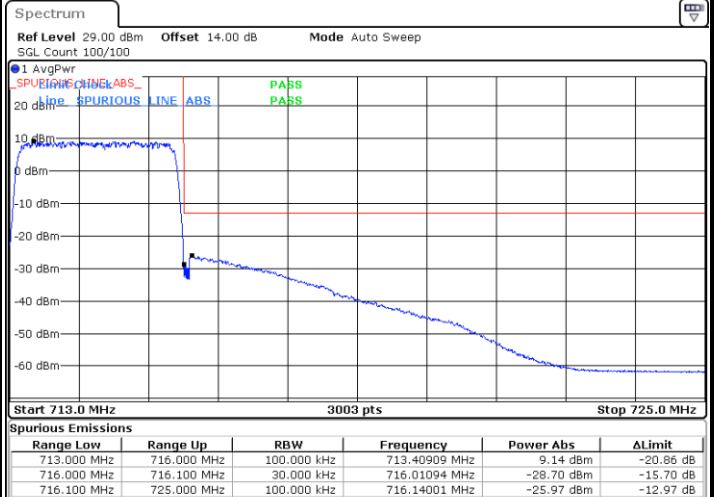

Date: 26.DEC.2021 00:01:14

Highest Band Edge / Full RB

Date: 26.DEC.2021 00:14:14

LTE Band 12 / 3MHz / QPSK

Lowest Band Edge / 1RB

Highest Band Edge / 1 RB

Lowest Band Edge / Full RB

Highest Band Edge / Full RB

LTE Band 12 / 3MHz / 16QAM

Lowest Band Edge / 1 RB

Date: 25.DEC.2021 22:24:49

Highest Band Edge / 1 RB

Date: 25.DEC.2021 22:34:50

Lowest Band Edge / Full RB

Date: 25.DEC.2021 22:23:35

Highest Band Edge / Full RB

Date: 25.DEC.2021 22:33:36

LTE Band 12 / 3MHz / 64QAM

Lowest Band Edge / 1 RB

Date: 25.DEC.2021 22:40:43

Highest Band Edge / 1 RB

Date: 25.DEC.2021 22:45:43

Lowest Band Edge / Full RB

Date: 25.DEC.2021 22:39:29

Highest Band Edge / Full RB

Date: 25.DEC.2021 22:44:29

LTE Band 12 / 5MHz / QPSK

Lowest Band Edge / 1 RB

Highest Band Edge / 1 RB

Lowest Band Edge / Full RB

Highest Band Edge / Full RB

LTE Band 12 / 5MHz / 16QAM