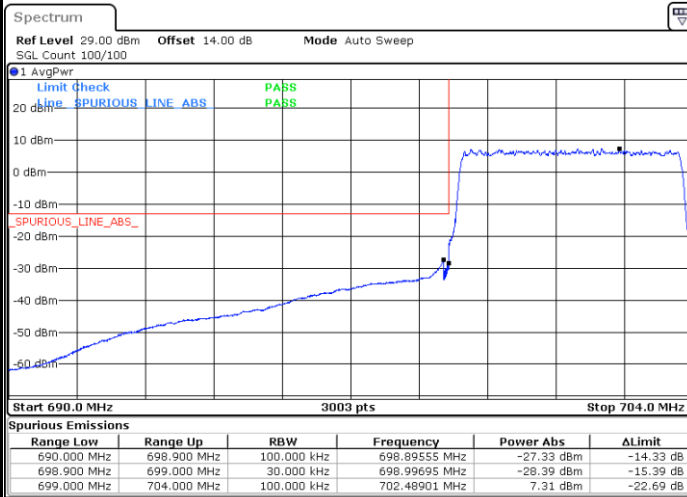

Highest Band Edge / Full RB

Date: 25.DEC.2021 22:44:29

LTE Band 12 / 5MHz / QPSK

Lowest Band Edge / 1 RB

Highest Band Edge / 1 RB

Lowest Band Edge / Full RB

Highest Band Edge / Full RB

LTE Band 12 / 5MHz / 16QAM

Lowest Band Edge / 1RB

Date: 25.DEC.2021 23:12:10

Highest Band Edge / 1 RB

Date: 25.DEC.2021 23:23:24

Lowest Band Edge / Full RB

Date: 25.DEC.2021 23:10:56

Highest Band Edge / Full RB

Date: 25.DEC.2021 23:20:56

LTE Band 12 / 5MHz / 64QAM

Lowest Band Edge / 1RB

Date: 25.DEC.2021 22:49:27

Highest Band Edge / 1 RB

Date: 25.DEC.2021 22:54:27

Lowest Band Edge / Full RB

Date: 25.DEC.2021 22:48:13

Highest Band Edge / Full RB

Date: 25.DEC.2021 22:53:13

LTE Band 12 / 10MHz / QPSK

Lowest Band Edge / 1 RB

Date: 25.DEC.2021 23:30:52

Highest Band Edge / 1 RB

Date: 25.DEC.2021 23:40:53

Lowest Band Edge / Full RB

Date: 25.DEC.2021 23:27:10