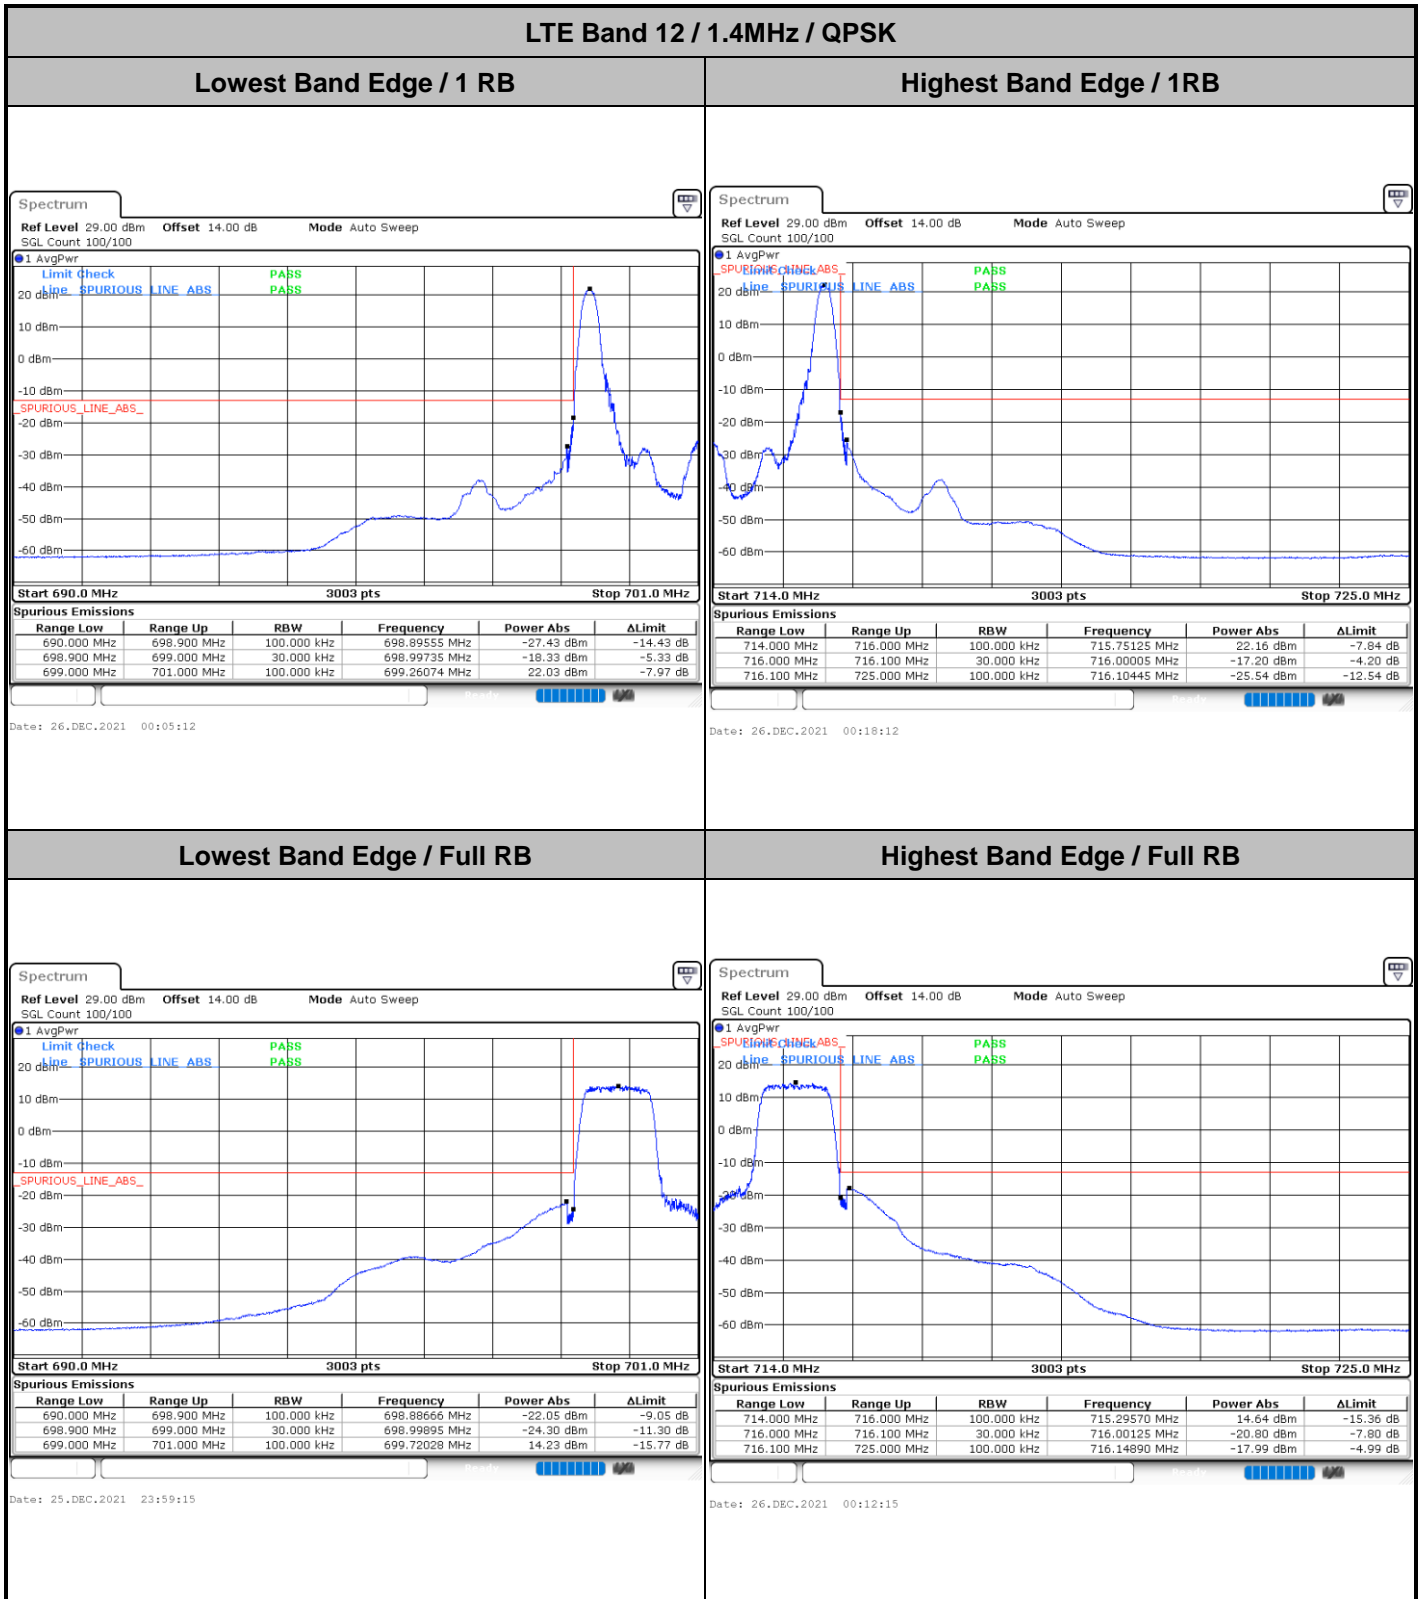

Date: 26, DEC, 2021 00:26:43

Highest Channel / 3MHz / 64QAM

Date: 25, DEC, 2021 22:43:04

LTE Band 12

Lowest Channel / 5MHz / 64QAM

Date: 25, DEC, 2021 22:46:40

Lowest Channel / 10MHz / 64QAM

Date: 25, DEC, 2021 23:42:52

Middle Channel / 5MHz / 64QAM

Date: 25, DEC, 2021 22:50:32

Middle Channel / 10MHz / 64QAM

Date: 25, DEC, 2021 23:46:36

Highest Channel / 5MHz / 64QAM

Date: 25, DEC, 2021 22:51:40

Highest Channel / 10MHz / 64QAM

Date: 25, DEC, 2021 23:47:52

Conducted Band Edge

LTE Band 12 / 1.4MHz / 16QAM

Lowest Band Edge / 1 RB

Date: 26.DEC.2021 00:03:13

Highest Band Edge / 1 RB

Date: 26.DEC.2021 00:16:13

Lowest Band Edge / Full RB

Date: 26.DEC.2021 00:01:14

Highest Band Edge / Full RB

Date: 26.DEC.2021 00:14:14

LTE Band 12 / 3MHz / QPSK

Lowest Band Edge / 1RB

Highest Band Edge / 1 RB

Lowest Band Edge / Full RB

Highest Band Edge / Full RB