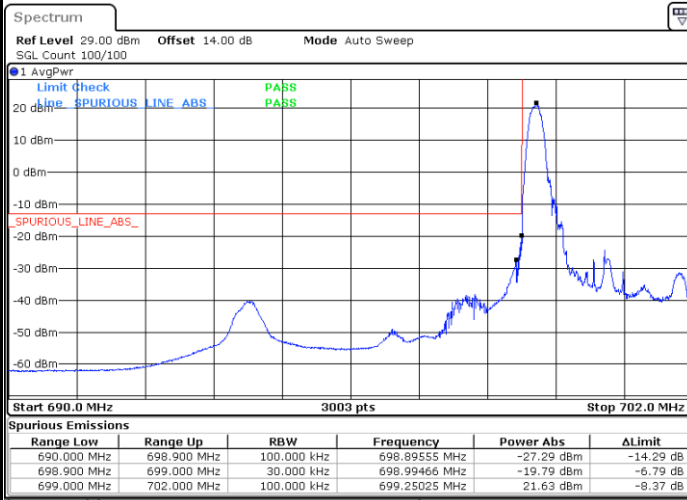

Date: 25, DEC, 2021 23:47:52

Conducted Band Edge

LTE Band 12 / 1.4MHz / 16QAM

Lowest Band Edge / 1 RB

Date: 26.DEC.2021 00:03:13

Highest Band Edge / 1 RB

Date: 26.DEC.2021 00:16:13

Lowest Band Edge / Full RB

Date: 26.DEC.2021 00:01:14

Highest Band Edge / Full RB

Date: 26.DEC.2021 00:14:14

LTE Band 12 / 3MHz / QPSK

Lowest Band Edge / 1RB

Highest Band Edge / 1 RB

Lowest Band Edge / Full RB

Highest Band Edge / Full RB

LTE Band 12 / 3MHz / 16QAM

Lowest Band Edge / 1 RB

Date: 25.DEC.2021 22:24:49

Highest Band Edge / 1 RB

Date: 25.DEC.2021 22:34:50

Lowest Band Edge / Full RB

Date: 25.DEC.2021 22:23:35

Highest Band Edge / Full RB

Date: 25.DEC.2021 22:33:36

LTE Band 12 / 3MHz / 64QAM

Lowest Band Edge / 1 RB

Date: 25.DEC.2021 22:40:43

Highest Band Edge / 1 RB

Date: 25.DEC.2021 22:45:43

Lowest Band Edge / Full RB

Date: 25.DEC.2021 22:39:29