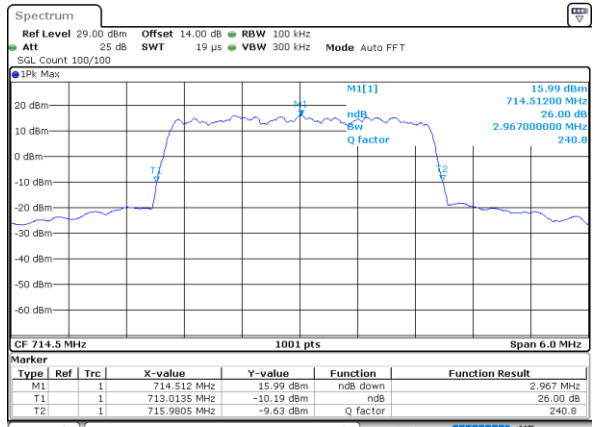

Date: 25. DEC. 2021 23:33:25

Highest Channel / 10MHz / QPSK

Date: 25. DEC. 2021 23:35:57

Highest Channel / 10MHz / 16QAM

Date: 25. DEC. 2021 23:35:16

LTE Band 12

Lowest Channel / 1.4MHz / 64QAM

Date: 26, DEC, 2021 00:20:23

Lowest Channel / 3MHz / 64QAM

Date: 25, DEC, 2021 22:18:15

Middle Channel / 1.4MHz / 64QAM

Date: 26, DEC, 2021 00:25:38

Middle Channel / 3MHz / 64QAM

Date: 25, DEC, 2021 22:14:59

Highest Channel / 1.4MHz / 64QAM

Date: 26, DEC, 2021 00:26:54

Highest Channel / 3MHz / 64QAM

Date: 25, DEC, 2021 22:14:15

LTE Band 12

Lowest Channel / 5MHz / 64QAM

Date: 25. DEC. 2021 22:46:59

Lowest Channel / 10MHz / 64QAM

Date: 25. DEC. 2021 23:14:03