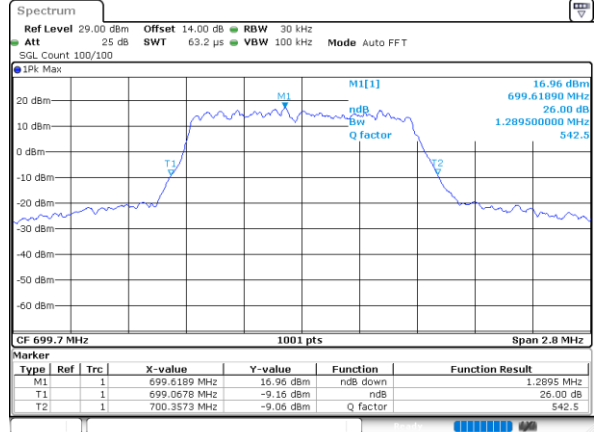

Lowest Channel / Full RB

Date: 25. DEC. 2021 23:52:06

Middle Channel / 1RB

Date: 25. DEC. 2021 23:52:27

Middle Channel / Full RB

Date: 25. DEC. 2021 23:52:38

Highest Channel / 1RB

Date: 25. DEC. 2021 23:53:06

Highest Channel / Full RB

Date: 25. DEC. 2021 23:52:49

26dB Bandwidth

Mode	LTE Band 12 : 26dB BW(MHz)											
BW	1.4MHz		3MHz		5MHz		10MHz		15MHz		20MHz	
Mod.	QPSK	16QAM	QPSK	16QAM	QPSK	16QAM	QPSK	16QAM	QPSK	16QAM	QPSK	16QAM
Lowest CH	1.26	1.29	2.94	2.93	5.07	5.01	9.81	9.89	-	-	-	-
Middle CH	1.25	1.29	2.96	2.96	4.95	4.95	9.87	9.79	-	-	-	-
Highest CH	1.28	1.29	2.94	2.96	5.00	5.05	9.95	9.97	-	-	-	-
Mode	LTE Band 12 : 26dB BW(MHz)											
BW	1.4MHz		3MHz		5MHz		10MHz		15MHz		20MHz	
Mod.	64QAM		64QAM		64QAM		64QAM		64QAM		64QAM	
Lowest CH	1.28	-	2.94	-	5.05	-	9.97	-	-	-	-	-
Middle CH	1.27	-	2.94	-	5.20	-	9.61	-	-	-	-	-
Highest CH	1.31	-	2.97	-	5.10	-	9.99	-	-	-	-	-

LTE Band 12

Lowest Channel / 1.4MHz / QPSK

Date: 25. DEC. 2021 23:57:16

Lowest Channel / 1.4MHz / 16QAM

Date: 25. DEC. 2021 23:57:05

Middle Channel / 1.4MHz / QPSK

Date: 26. DEC. 2021 00:07:33

Middle Channel / 1.4MHz / 16QAM

Date: 26. DEC. 2021 00:07:44

Highest Channel / 1.4MHz / QPSK

Date: 26. DEC. 2021 00:10:16

Highest Channel / 1.4MHz / 16QAM

Date: 26. DEC. 2021 00:10:05

LTE Band 12

Lowest Channel / 3MHz / QPSK

Date: 25. DEC. 2021 22:21:07