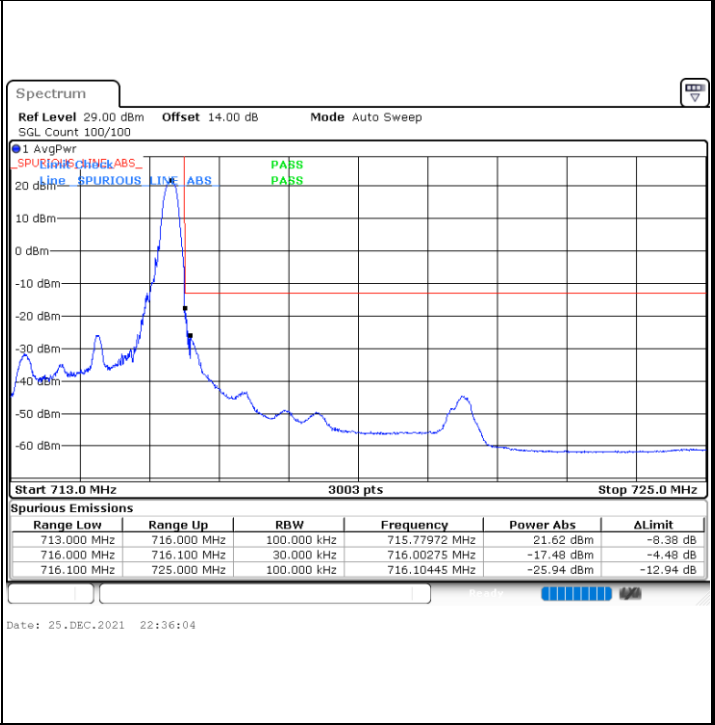

Date: 25, DEC, 2021 23:47:52

Conducted Band Edge

LTE Band 12 / 1.4MHz / 16QAM

Lowest Band Edge / 1 RB

Date: 26.DEC.2021 00:03:13

Highest Band Edge / 1 RB

Date: 26.DEC.2021 00:16:13

Lowest Band Edge / Full RB

Date: 26.DEC.2021 00:01:14

Highest Band Edge / Full RB

Date: 26.DEC.2021 00:14:14

LTE Band 12 / 3MHz / QPSK

Lowest Band Edge / 1RB

Highest Band Edge / 1 RB

Lowest Band Edge / Full RB

Highest Band Edge / Full RB

LTE Band 12 / 3MHz / 16QAM

Lowest Band Edge / 1 RB

Date: 25.DEC.2021 22:24:49

Highest Band Edge / 1 RB

Date: 25.DEC.2021 22:34:50

Lowest Band Edge / Full RB

Date: 25.DEC.2021 22:23:35

Highest Band Edge / Full RB

Date: 25.DEC.2021 22:33:36

LTE Band 12 / 3MHz / 64QAM

Lowest Band Edge / 1 RB

Date: 25.DEC.2021 22:40:43

Highest Band Edge / 1 RB

Date: 25.DEC.2021 22:45:43

Lowest Band Edge / Full RB

Date: 25.DEC.2021 22:39:29