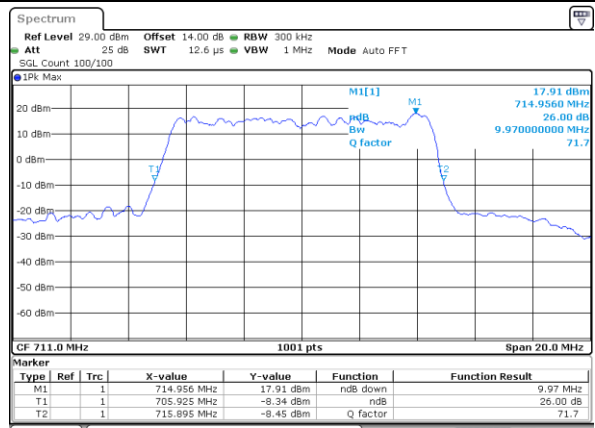

LTE Band 12

Lowest Channel / 10MHz / QPSK

Date: 25. DEC. 2021 23:25:17

Lowest Channel / 10MHz / 16QAM

Date: 25. DEC. 2021 23:25:16

Middle Channel / 10MHz / QPSK

Date: 25. DEC. 2021 23:33:14

Middle Channel / 10MHz / 16QAM

Date: 25. DEC. 2021 23:33:25

Highest Channel / 10MHz / QPSK

Date: 25. DEC. 2021 23:35:57

Highest Channel / 10MHz / 16QAM

Date: 25. DEC. 2021 23:35:16

LTE Band 12

Lowest Channel / 1.4MHz / 64QAM

Date: 26, DEC, 2021 00:20:23