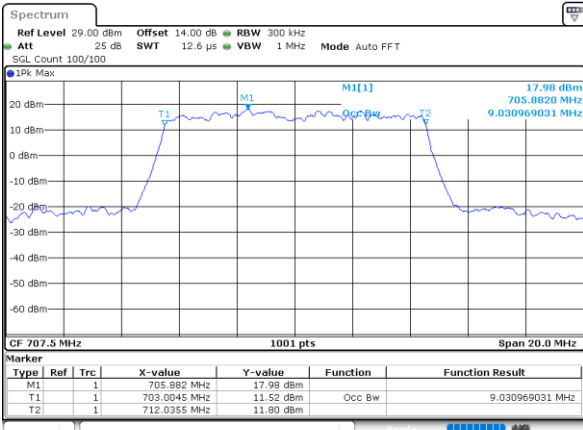

LTE Band 12

Lowest Channel / 10MHz / QPSK

Date: 25, DEC, 2021 23:25:124

Lowest Channel / 10MHz / 16QAM

Date: 25, DEC, 2021 23:25:135

Middle Channel / 10MHz / QPSK

Date: 25, DEC, 2021 23:33:03

Middle Channel / 10MHz / 16QAM

Date: 25, DEC, 2021 23:33:152

Highest Channel / 10MHz / QPSK

Date: 25, DEC, 2021 23:35:124

Highest Channel / 10MHz / 16QAM

Date: 25, DEC, 2021 23:35:135

LTE Band 12

Lowest Channel / 1.4MHz / 64QAM

Date: 26, DEC, 2021 00:20:12