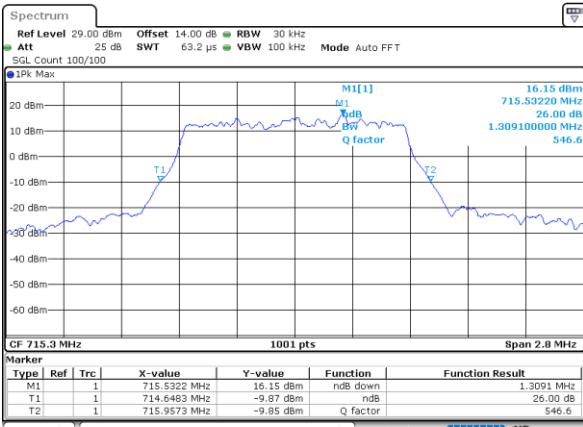

Date: 25. DEC. 2021 23:33:25

Highest Channel / 10MHz / QPSK

Date: 25. DEC. 2021 23:35:57

Highest Channel / 10MHz / 16QAM

Date: 25. DEC. 2021 23:35:16

LTE Band 12

Lowest Channel / 1.4MHz / 64QAM

Date: 26, DEC, 2021 00:20:23

Lowest Channel / 3MHz / 64QAM

Date: 25, DEC, 2021 22:18:15

Middle Channel / 1.4MHz / 64QAM

Date: 26, DEC, 2021 00:25:38

Middle Channel / 3MHz / 64QAM

Date: 25, DEC, 2021 22:14:59

Highest Channel / 1.4MHz / 64QAM

Date: 26, DEC, 2021 00:26:54

Highest Channel / 3MHz / 64QAM

Date: 25, DEC, 2021 22:14:15

LTE Band 12

Lowest Channel / 5MHz / 64QAM

Date: 25. DEC. 2021 22:46:59

Lowest Channel / 10MHz / 64QAM

Date: 25. DEC. 2021 23:14:03