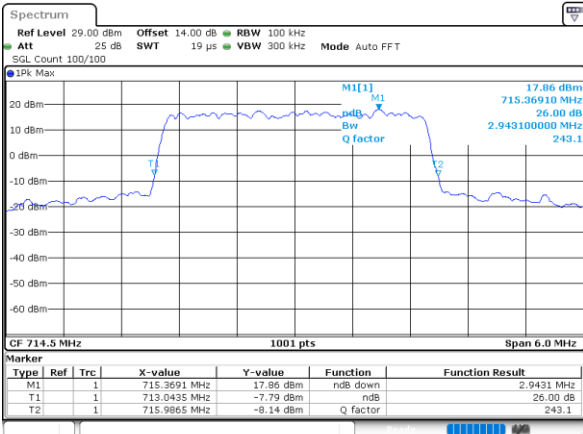

Date: 26. DEC. 2021 00:07:44

Highest Channel / 1.4MHz / QPSK

Date: 26. DEC. 2021 00:10:16

Highest Channel / 1.4MHz / 16QAM

Date: 26. DEC. 2021 00:10:05

LTE Band 12

Lowest Channel / 3MHz / QPSK

Date: 25. DEC. 2021 22:21:07

Lowest Channel / 3MHz / 16QAM

Date: 25. DEC. 2021 22:20:56

Middle Channel / 3MHz / QPSK

Date: 25. DEC. 2021 22:28:25

Middle Channel / 3MHz / 16QAM

Date: 25. DEC. 2021 22:28:36

Highest Channel / 3MHz / QPSK

Date: 25. DEC. 2021 22:31:08

Highest Channel / 3MHz / 16QAM

Date: 25. DEC. 2021 22:30:58

LTE Band 12

Lowest Channel / 5MHz / QPSK

Date: 25, DEC, 2021 23:08:20

Lowest Channel / 5MHz / 16QAM

Date: 25, DEC, 2021 23:08:17

Middle Channel / 5MHz / QPSK