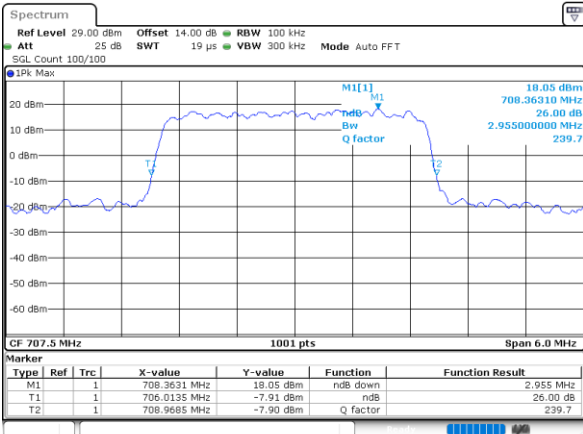

Middle Channel / 3MHz / QPSK

Date: 25. DEC. 2021 22:28:25