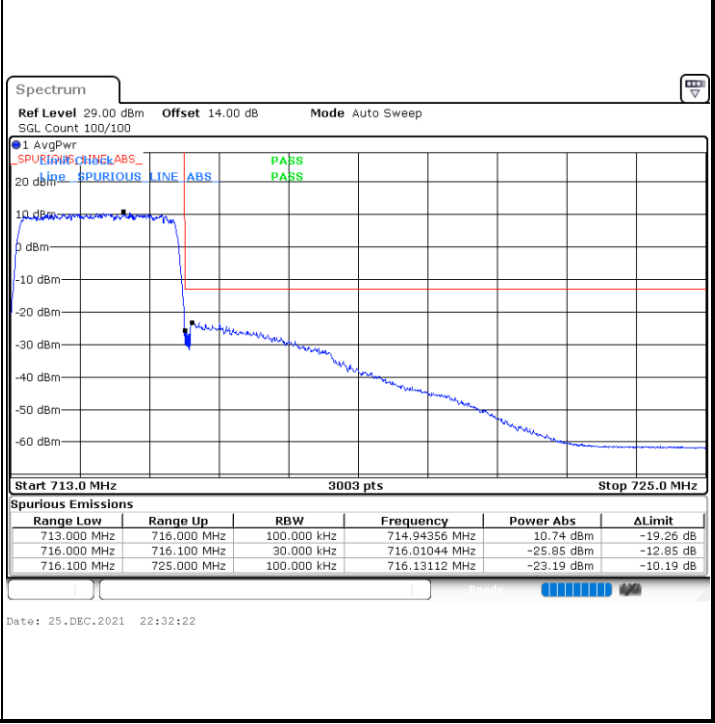

Date: 25, DEC, 2021 23:47:52

Conducted Band Edge

LTE Band 12 / 1.4MHz / 16QAM

Lowest Band Edge / 1 RB

Date: 26.DEC.2021 00:03:13

Highest Band Edge / 1 RB

Date: 26.DEC.2021 00:16:13

Lowest Band Edge / Full RB

Date: 26.DEC.2021 00:01:14

Highest Band Edge / Full RB

Date: 26.DEC.2021 00:14:14

LTE Band 12 / 3MHz / QPSK

Lowest Band Edge / 1RB

Highest Band Edge / 1 RB

Lowest Band Edge / Full RB

Highest Band Edge / Full RB

LTE Band 12 / 3MHz / 16QAM

Lowest Band Edge / 1 RB

Date: 25.DEC.2021 22:24:49

Highest Band Edge / 1 RB

Date: 25.DEC.2021 22:34:50

Lowest Band Edge / Full RB

Date: 25.DEC.2021 22:23:35

Highest Band Edge / Full RB

Date: 25.DEC.2021 22:33:36

LTE Band 12 / 3MHz / 64QAM

Lowest Band Edge / 1 RB

Date: 25.DEC.2021 22:40:43

Highest Band Edge / 1 RB

Date: 25.DEC.2021 22:45:43

Lowest Band Edge / Full RB

Date: 25.DEC.2021 22:39:29