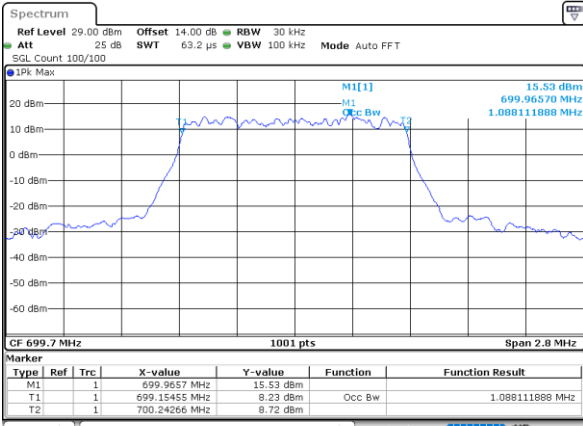

Date: 25, DEC, 2021 23:33:152

Highest Channel / 10MHz / QPSK

Date: 25, DEC, 2021 23:35:124

Highest Channel / 10MHz / 16QAM

Date: 25, DEC, 2021 23:35:135

LTE Band 12

Lowest Channel / 1.4MHz / 64QAM

Date: 26, DEC, 2021 00:20:12

Lowest Channel / 3MHz / 64QAM

Date: 25, DEC, 2021 22:13:04

Middle Channel / 1.4MHz / 64QAM

Date: 26, DEC, 2021 00:25:27

Middle Channel / 3MHz / 64QAM

Date: 25, DEC, 2021 22:41:48

Highest Channel / 1.4MHz / 64QAM