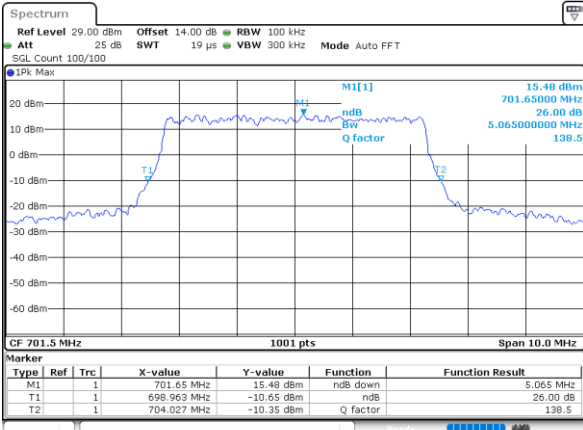

Highest Channel / 3MHz / 16QAM

Date: 25. DEC. 2021 22:30:58

LTE Band 12

Lowest Channel / 5MHz / QPSK

Date: 25, DEC, 2021 23:08:20

Lowest Channel / 5MHz / 16QAM

Date: 25, DEC, 2021 23:08:17

Middle Channel / 5MHz / QPSK