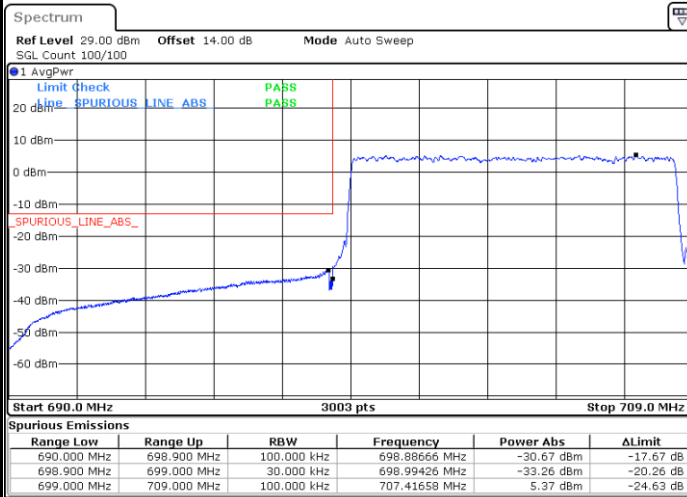

LTE Band 12 / 5MHz / 64QAM

Lowest Band Edge / 1RB

Date: 25.DEC.2021 22:49:27

Highest Band Edge / 1 RB

Date: 25.DEC.2021 22:54:27

Lowest Band Edge / Full RB

Date: 25.DEC.2021 22:48:13

Highest Band Edge / Full RB

Date: 25.DEC.2021 22:53:13

LTE Band 12 / 10MHz / QPSK

Lowest Band Edge / 1 RB

Date: 25.DEC.2021 23:30:52

Highest Band Edge / 1 RB

Date: 25.DEC.2021 23:40:53

Lowest Band Edge / Full RB

Date: 25.DEC.2021 23:27:10

Highest Band Edge / Full RB

Date: 25.DEC.2021 23:37:11

LTE Band 12 / 10MHz / 16QAM

Lowest Band Edge / 1 RB

Date: 25.DEC.2021 23:29:38

Highest Band Edge / 1 RB

Date: 25.DEC.2021 23:39:39

Lowest Band Edge / Full RB

Date: 25.DEC.2021 23:28:24

Highest Band Edge / Full RB

Date: 25.DEC.2021 23:38:25