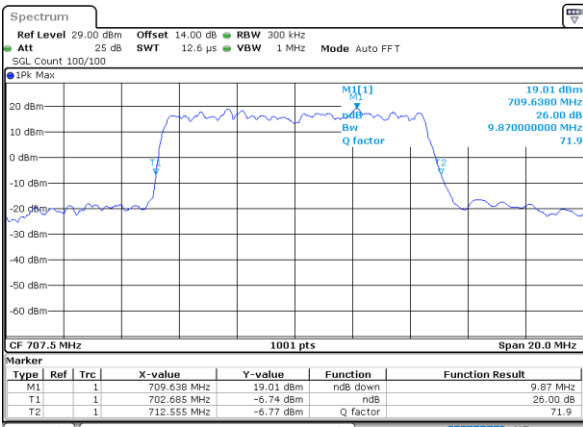

LTE Band 12

Lowest Channel / 10MHz / QPSK

Date: 25. DEC. 2021 23:25:17

Lowest Channel / 10MHz / 16QAM

Date: 25. DEC. 2021 23:25:16

Middle Channel / 10MHz / QPSK

Date: 25. DEC. 2021 23:33:14

Middle Channel / 10MHz / 16QAM

Date: 25. DEC. 2021 23:33:25

Highest Channel / 10MHz / QPSK

Date: 25. DEC. 2021 23:35:57

Highest Channel / 10MHz / 16QAM

Date: 25. DEC. 2021 23:35:16

LTE Band 12

Lowest Channel / 1.4MHz / 64QAM

Date: 26, DEC, 2021 00:20:23