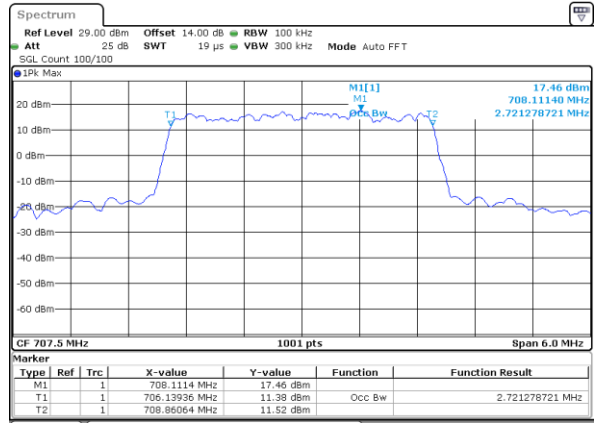

Date: 26. DEC. 2021 00:07:11

Highest Channel / 1.4MHz / QPSK

Date: 26. DEC. 2021 00:09:44

Highest Channel / 1.4MHz / 16QAM

Date: 26. DEC. 2021 00:09:55

LTE Band 12

Lowest Channel / 3MHz / QPSK

Date: 25. DEC. 2021 22:20:34

Lowest Channel / 3MHz / 16QAM

Date: 25. DEC. 2021 22:20:45

Middle Channel / 3MHz / QPSK

Date: 25. DEC. 2021 22:28:14

Middle Channel / 3MHz / 16QAM

Date: 25. DEC. 2021 22:28:03

Highest Channel / 3MHz / QPSK

Date: 25. DEC. 2021 22:30:36

Highest Channel / 3MHz / 16QAM

Date: 25. DEC. 2021 22:30:47

LTE Band 12

Lowest Channel / 5MHz / QPSK

Date: 25. DEC. 2021 23:07:56

Lowest Channel / 5MHz / 16QAM

Date: 25. DEC. 2021 23:08:07

Middle Channel / 5MHz / QPSK