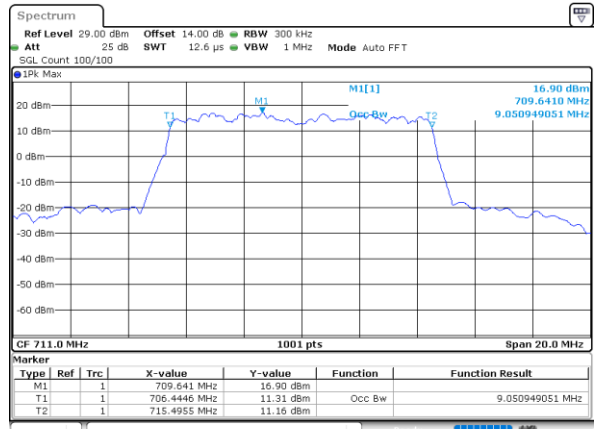

LTE Band 12

Lowest Channel / 10MHz / QPSK

Date: 25, DEC, 2021 23:25:124

Lowest Channel / 10MHz / 16QAM

Date: 25, DEC, 2021 23:25:135

Middle Channel / 10MHz / QPSK

Date: 25, DEC, 2021 23:33:03

Middle Channel / 10MHz / 16QAM

Date: 25, DEC, 2021 23:33:152

Highest Channel / 10MHz / QPSK

Date: 25, DEC, 2021 23:35:124

Highest Channel / 10MHz / 16QAM

Date: 25, DEC, 2021 23:35:135

LTE Band 12

Lowest Channel / 1.4MHz / 64QAM

Date: 26, DEC, 2021 00:20:12