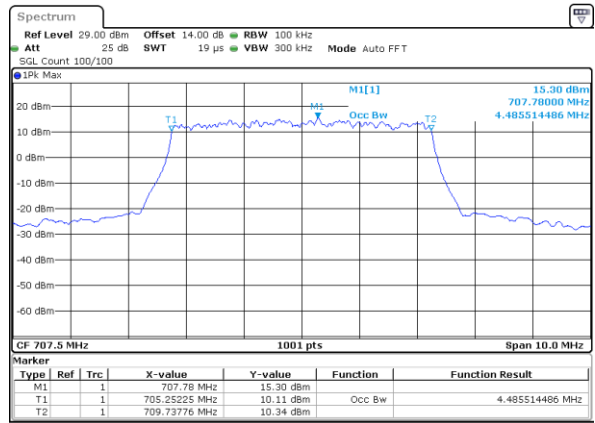

Date: 26. DEC. 2021 00:07:11

Highest Channel / 1.4MHz / QPSK

Date: 26. DEC. 2021 00:09:44

Highest Channel / 1.4MHz / 16QAM

Date: 26. DEC. 2021 00:09:55

LTE Band 12

Lowest Channel / 3MHz / QPSK

Date: 25. DEC. 2021 22:20:34

Lowest Channel / 3MHz / 16QAM

Date: 25. DEC. 2021 22:20:45

Middle Channel / 3MHz / QPSK

Date: 25. DEC. 2021 22:28:14

Middle Channel / 3MHz / 16QAM

Date: 25. DEC. 2021 22:28:03

Highest Channel / 3MHz / QPSK

Date: 25. DEC. 2021 22:30:36

Highest Channel / 3MHz / 16QAM

Date: 25. DEC. 2021 22:30:47

LTE Band 12

Lowest Channel / 5MHz / QPSK

Date: 25. DEC. 2021 23:07:56

Lowest Channel / 5MHz / 16QAM

Date: 25. DEC. 2021 23:08:07

Middle Channel / 5MHz / QPSK

Date: 25. DEC. 2021 23:15:05

Middle Channel / 5MHz / 16QAM

Date: 25. DEC. 2021 23:15:24

Highest Channel / 5MHz / QPSK

Date: 25. DEC. 2021 23:17:56

Highest Channel / 5MHz / 16QAM

Date: 25. DEC. 2021 23:18:07