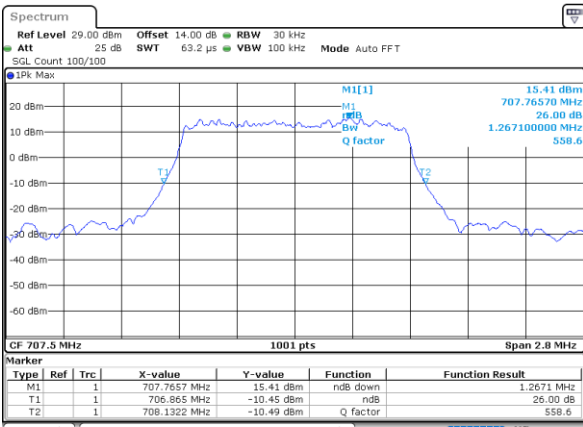

LTE Band 12

Lowest Channel / 10MHz / QPSK

Date: 25. DEC. 2021 23:25:17

Lowest Channel / 10MHz / 16QAM

Date: 25. DEC. 2021 23:25:16

Middle Channel / 10MHz / QPSK

Date: 25. DEC. 2021 23:33:14

Middle Channel / 10MHz / 16QAM

Date: 25. DEC. 2021 23:33:25

Highest Channel / 10MHz / QPSK

Date: 25. DEC. 2021 23:35:57

Highest Channel / 10MHz / 16QAM

Date: 25. DEC. 2021 23:35:16

LTE Band 12

Lowest Channel / 1.4MHz / 64QAM

Date: 26, DEC, 2021 00:20:23

Lowest Channel / 3MHz / 64QAM

Date: 25, DEC, 2021 22:18:15

Middle Channel / 1.4MHz / 64QAM

Date: 26, DEC, 2021 00:25:38

Middle Channel / 3MHz / 64QAM

Date: 25, DEC, 2021 22:14:59

Highest Channel / 1.4MHz / 64QAM

Date: 26, DEC, 2021 00:26:54

Highest Channel / 3MHz / 64QAM

Date: 25, DEC, 2021 22:14:15

LTE Band 12

Lowest Channel / 5MHz / 64QAM

Date: 25. DEC. 2021 22:46:59

Lowest Channel / 10MHz / 64QAM

Date: 25. DEC. 2021 23:14:03