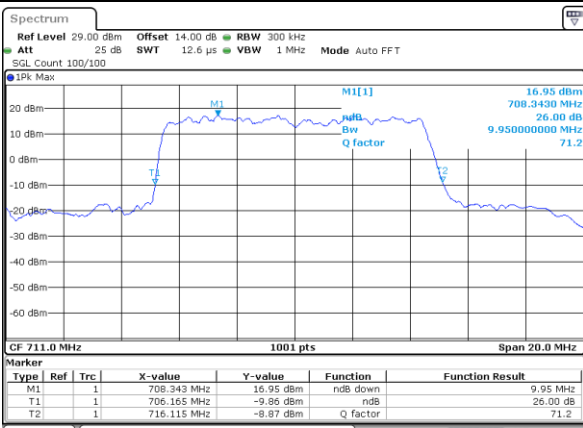

LTE Band 12

Lowest Channel / 10MHz / QPSK

Date: 25. DEC. 2021 23:25:17

Lowest Channel / 10MHz / 16QAM

Date: 25. DEC. 2021 23:25:16

Middle Channel / 10MHz / QPSK

Date: 25. DEC. 2021 23:33:14

Middle Channel / 10MHz / 16QAM

Date: 25. DEC. 2021 23:33:25

Highest Channel / 10MHz / QPSK

Date: 25. DEC. 2021 23:35:57

Highest Channel / 10MHz / 16QAM

Date: 25. DEC. 2021 23:35:16

LTE Band 12

Lowest Channel / 1.4MHz / 64QAM

Date: 26, DEC, 2021 00:20:23