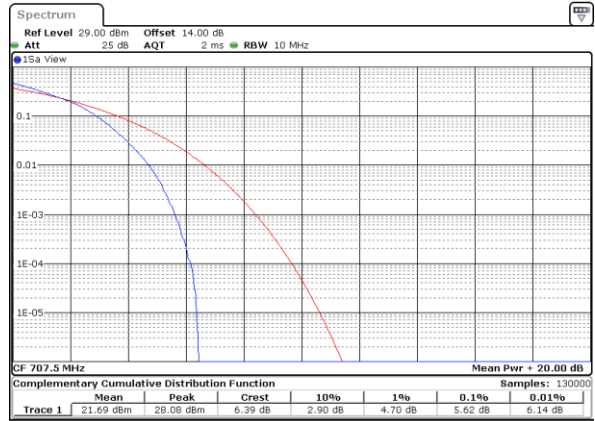

LTE Band 12 / 10MHz / 16QAM

Lowest Channel / 1RB

Date: 25. DEC. 2021 23:53:27

Lowest Channel / Full RB

Date: 25. DEC. 2021 23:53:17

Middle Channel / 1RB

Date: 25. DEC. 2021 23:53:08

Middle Channel / Full RB

Date: 25. DEC. 2021 23:53:49

Highest Channel / 1RB

Date: 25. DEC. 2021 23:54:10

Highest Channel / Full RB

Date: 25. DEC. 2021 23:53:59

LTE Band 12 / 10MHz / 64QAM

Lowest Channel / 1RB

Date: 25. DEC. 2021 23:52:17