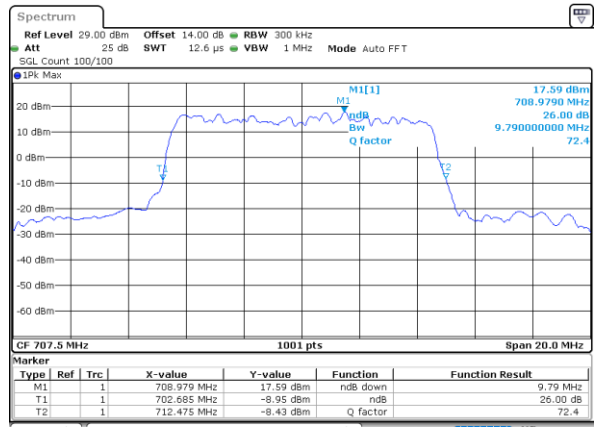

LTE Band 12

Lowest Channel / 10MHz / QPSK

Date: 25. DEC. 2021 23:25:17

Lowest Channel / 10MHz / 16QAM

Date: 25. DEC. 2021 23:25:16

Middle Channel / 10MHz / QPSK

Date: 25. DEC. 2021 23:33:14

Middle Channel / 10MHz / 16QAM

Date: 25. DEC. 2021 23:33:25

Highest Channel / 10MHz / QPSK

Date: 25. DEC. 2021 23:35:57

Highest Channel / 10MHz / 16QAM

Date: 25. DEC. 2021 23:35:16

LTE Band 12

Lowest Channel / 1.4MHz / 64QAM

Date: 26, DEC, 2021 00:20:23