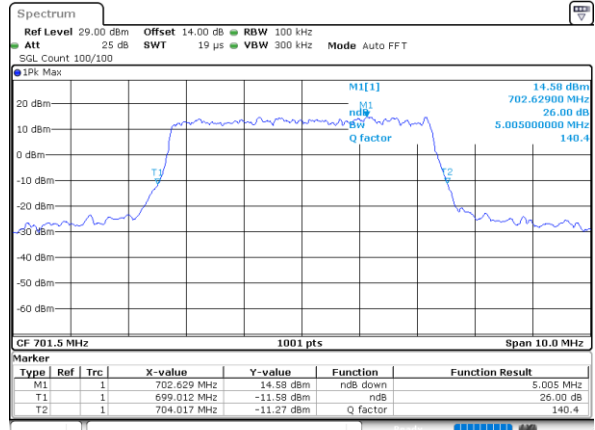

Highest Channel / 3MHz / 16QAM

Date: 25. DEC. 2021 22:30:58

LTE Band 12

Lowest Channel / 5MHz / QPSK

Date: 25, DEC, 2021 23:08:20

Lowest Channel / 5MHz / 16QAM

Date: 25, DEC, 2021 23:08:17

Middle Channel / 5MHz / QPSK

Date: 25, DEC, 2021 23:15:45

Middle Channel / 5MHz / 16QAM

Date: 25, DEC, 2021 23:15:56

Highest Channel / 5MHz / QPSK

Date: 25, DEC, 2021 23:18:29

Highest Channel / 5MHz / 16QAM

Date: 25, DEC, 2021 23:18:18