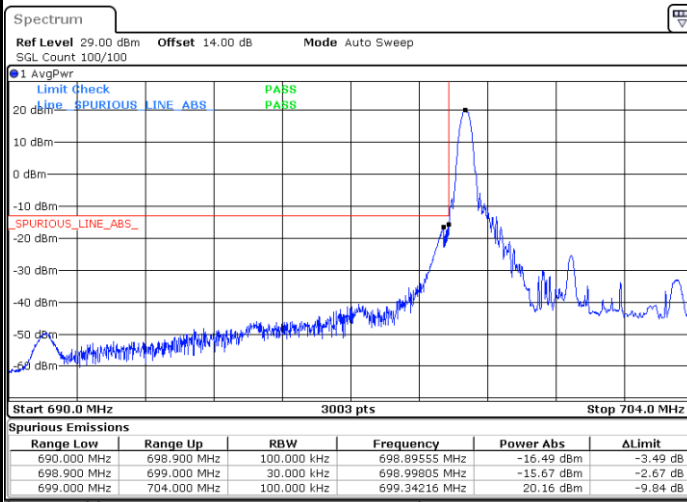

Highest Band Edge / Full RB

Date: 25.DEC.2021 22:44:29

LTE Band 12 / 5MHz / QPSK

Lowest Band Edge / 1 RB

Highest Band Edge / 1 RB

Lowest Band Edge / Full RB

Highest Band Edge / Full RB

LTE Band 12 / 5MHz / 16QAM

Lowest Band Edge / 1RB

Date: 25.DEC.2021 23:12:10

Highest Band Edge / 1 RB

Date: 25.DEC.2021 23:23:24

Lowest Band Edge / Full RB

Date: 25.DEC.2021 23:10:56

Highest Band Edge / Full RB

Date: 25.DEC.2021 23:20:56

LTE Band 12 / 5MHz / 64QAM

Lowest Band Edge / 1RB

Date: 25.DEC.2021 22:49:27

Highest Band Edge / 1 RB

Date: 25.DEC.2021 22:54:27

Lowest Band Edge / Full RB

Date: 25.DEC.2021 22:48:13

Highest Band Edge / Full RB

Date: 25.DEC.2021 22:53:13

LTE Band 12 / 10MHz / QPSK

Lowest Band Edge / 1 RB

Date: 25.DEC.2021 23:30:52

Highest Band Edge / 1 RB

Date: 25.DEC.2021 23:40:53

Lowest Band Edge / Full RB

Date: 25.DEC.2021 23:27:10