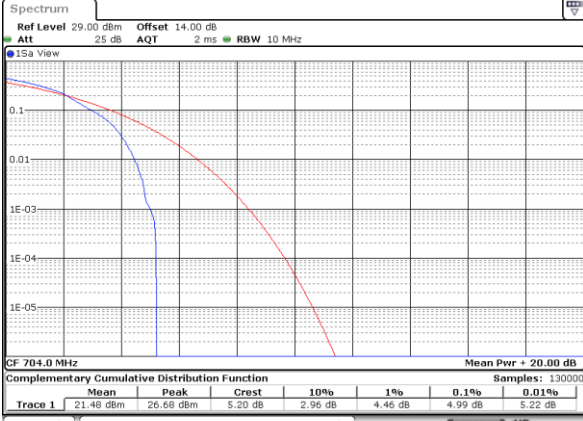

LTE Band 12 / 10MHz / 16QAM

Lowest Channel / 1RB

Date: 25. DEC. 2021 23:53:27

Lowest Channel / Full RB

Date: 25. DEC. 2021 23:53:17

Middle Channel / 1RB

Date: 25. DEC. 2021 23:53:08

Middle Channel / Full RB

Date: 25. DEC. 2021 23:53:49

Highest Channel / 1RB

Date: 25. DEC. 2021 23:54:10

Highest Channel / Full RB

Date: 25. DEC. 2021 23:53:59

LTE Band 12 / 10MHz / 64QAM

Lowest Channel / 1RB

Date: 25. DEC. 2021 23:52:17