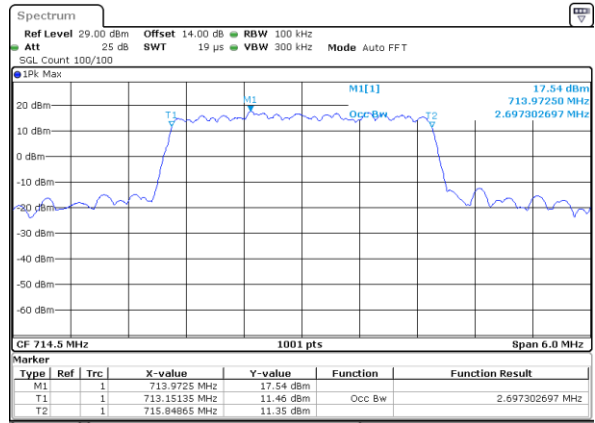

Date: 26. DEC. 2021 00:07:11

Highest Channel / 1.4MHz / QPSK

Date: 26. DEC. 2021 00:09:44

Highest Channel / 1.4MHz / 16QAM

Date: 26. DEC. 2021 00:09:55

LTE Band 12

Lowest Channel / 3MHz / QPSK

Date: 25. DEC. 2021 22:20:34

Lowest Channel / 3MHz / 16QAM

Date: 25. DEC. 2021 22:20:45

Middle Channel / 3MHz / QPSK

Date: 25. DEC. 2021 22:28:14

Middle Channel / 3MHz / 16QAM

Date: 25. DEC. 2021 22:28:03

Highest Channel / 3MHz / QPSK

Date: 25. DEC. 2021 22:30:36

Highest Channel / 3MHz / 16QAM

Date: 25. DEC. 2021 22:30:47

LTE Band 12

Lowest Channel / 5MHz / QPSK

Date: 25. DEC. 2021 23:07:56

Lowest Channel / 5MHz / 16QAM

Date: 25. DEC. 2021 23:08:07

Middle Channel / 5MHz / QPSK