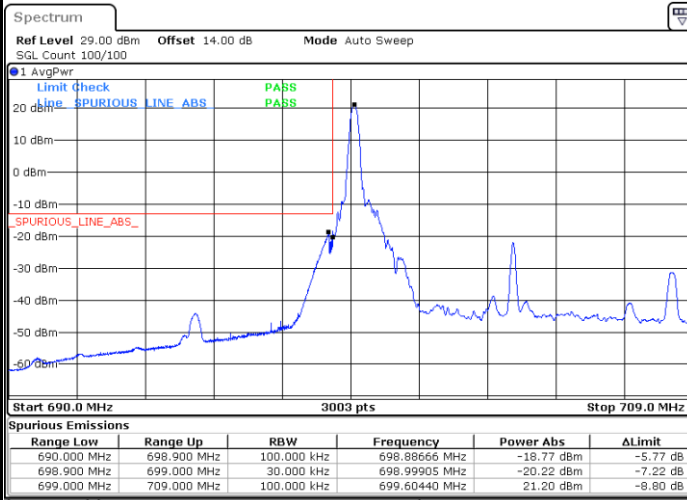

LTE Band 12 / 5MHz / 64QAM

Lowest Band Edge / 1RB

Date: 25.DEC.2021 22:49:27

Highest Band Edge / 1 RB

Date: 25.DEC.2021 22:54:27

Lowest Band Edge / Full RB

Date: 25.DEC.2021 22:48:13

Highest Band Edge / Full RB

Date: 25.DEC.2021 22:53:13

LTE Band 12 / 10MHz / QPSK

Lowest Band Edge / 1 RB

Date: 25.DEC.2021 23:30:52

Highest Band Edge / 1 RB

Date: 25.DEC.2021 23:40:53

Lowest Band Edge / Full RB

Date: 25.DEC.2021 23:27:10

Highest Band Edge / Full RB

Date: 25.DEC.2021 23:37:11

LTE Band 12 / 10MHz / 16QAM

Lowest Band Edge / 1 RB

Date: 25.DEC.2021 23:29:38

Highest Band Edge / 1 RB

Date: 25.DEC.2021 23:39:39

Lowest Band Edge / Full RB

Date: 25.DEC.2021 23:28:24

Highest Band Edge / Full RB

Date: 25.DEC.2021 23:38:25