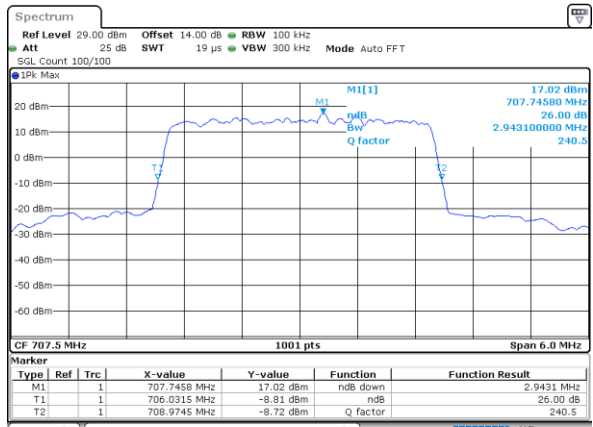

Date: 25. DEC. 2021 23:33:25

Highest Channel / 10MHz / QPSK

Date: 25. DEC. 2021 23:35:57

Highest Channel / 10MHz / 16QAM

Date: 25. DEC. 2021 23:35:16

LTE Band 12

Lowest Channel / 1.4MHz / 64QAM

Date: 26, DEC, 2021 00:20:23

Lowest Channel / 3MHz / 64QAM

Date: 25, DEC, 2021 22:18:15

Middle Channel / 1.4MHz / 64QAM

Date: 26, DEC, 2021 00:25:38

Middle Channel / 3MHz / 64QAM

Date: 25, DEC, 2021 22:14:59

Highest Channel / 1.4MHz / 64QAM

Date: 26, DEC, 2021 00:26:54

Highest Channel / 3MHz / 64QAM

Date: 25, DEC, 2021 22:14:15

LTE Band 12

Lowest Channel / 5MHz / 64QAM

Date: 25. DEC. 2021 22:46:59

Lowest Channel / 10MHz / 64QAM

Date: 25. DEC. 2021 23:14:03