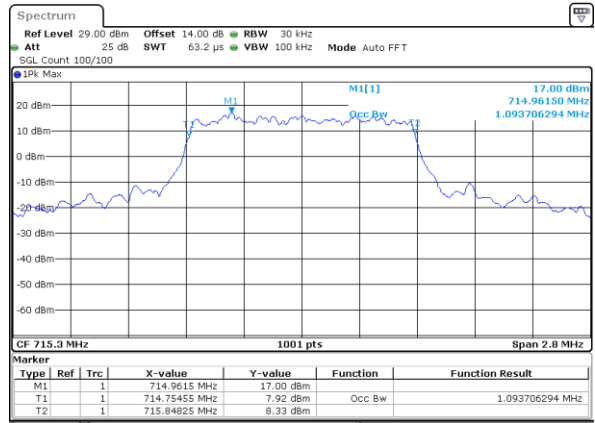

Date: 25. DEC. 2021 23:14:03

Occupied Bandwidth

Mode	LTE Band 12 : 99%OBW(MHz)											
BW	1.4MHz		3MHz		5MHz		10MHz		15MHz		20MHz	
Mod.	QPSK	16QAM	QPSK	16QAM	QPSK	16QAM	QPSK	16QAM	QPSK	16QAM	QPSK	16QAM
Lowest CH	1.09	1.09	2.71	2.71	4.51	4.49	9.03	9.07	-	-	-	-
Middle CH	1.09	1.09	2.70	2.72	4.49	4.49	9.03	9.05	-	-	-	-
Highest CH	1.09	1.09	2.72	2.70	4.50	4.50	9.09	9.05	-	-	-	-
Mode	LTE Band 12 : 99%OBW(MHz)											
BW	1.4MHz		3MHz		5MHz		10MHz		15MHz		20MHz	
Mod.	64QAM		64QAM		64QAM		64QAM		64QAM		64QAM	
Lowest CH	1.09	-	2.73	-	4.51	-	9.03	-	-	-	-	-
Middle CH	1.10	-	2.72	-	4.51	-	8.97	-	-	-	-	-
Highest CH	1.10	-	2.71	-	4.50	-	9.09	-	-	-	-	-

LTE Band 12

Lowest Channel / 1.4MHz / QPSK

Date: 25. DEC. 2021 23:56:43

Lowest Channel / 1.4MHz / 16QAM

Date: 25. DEC. 2021 23:56:54

Middle Channel / 1.4MHz / QPSK

Date: 26. DEC. 2021 00:07:22

Middle Channel / 1.4MHz / 16QAM

Date: 26. DEC. 2021 00:07:11

Highest Channel / 1.4MHz / QPSK

Date: 26. DEC. 2021 00:09:44

Highest Channel / 1.4MHz / 16QAM

Date: 26. DEC. 2021 00:09:55

LTE Band 12

Lowest Channel / 3MHz / QPSK

Date: 25. DEC. 2021 22:20:34