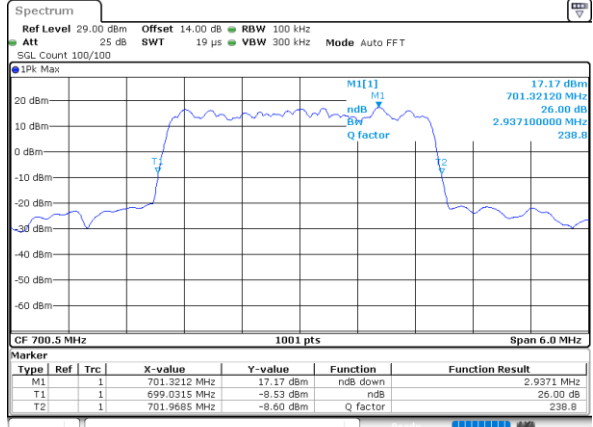

LTE Band 12

Lowest Channel / 10MHz / QPSK

Date: 25. DEC. 2021 23:25:17

Lowest Channel / 10MHz / 16QAM

Date: 25. DEC. 2021 23:25:16

Middle Channel / 10MHz / QPSK

Date: 25. DEC. 2021 23:33:14

Middle Channel / 10MHz / 16QAM

Date: 25. DEC. 2021 23:33:25

Highest Channel / 10MHz / QPSK

Date: 25. DEC. 2021 23:35:57

Highest Channel / 10MHz / 16QAM

Date: 25. DEC. 2021 23:35:16

LTE Band 12

Lowest Channel / 1.4MHz / 64QAM

Date: 26, DEC, 2021 00:20:23

Lowest Channel / 3MHz / 64QAM

Date: 25, DEC, 2021 22:18:15

Middle Channel / 1.4MHz / 64QAM

Date: 26, DEC, 2021 00:25:38

Middle Channel / 3MHz / 64QAM

Date: 25, DEC, 2021 22:14:59

Highest Channel / 1.4MHz / 64QAM

Date: 26, DEC, 2021 00:26:54

Highest Channel / 3MHz / 64QAM

Date: 25, DEC, 2021 22:14:15

LTE Band 12

Lowest Channel / 5MHz / 64QAM

Date: 25. DEC. 2021 22:46:59

Lowest Channel / 10MHz / 64QAM

Date: 25. DEC. 2021 23:14:03