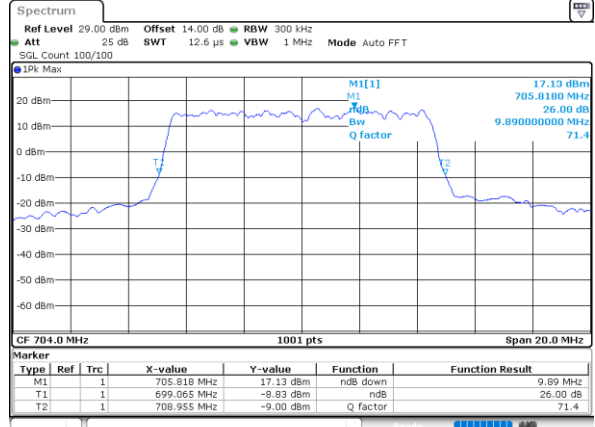

Highest Channel / 3MHz / 16QAM

Date: 25. DEC. 2021 22:30:58

LTE Band 12

Lowest Channel / 5MHz / QPSK

Date: 25, DEC, 2021 23:08:20

Lowest Channel / 5MHz / 16QAM

Date: 25, DEC, 2021 23:08:17

Middle Channel / 5MHz / QPSK

Date: 25, DEC, 2021 23:15:45

Middle Channel / 5MHz / 16QAM

Date: 25, DEC, 2021 23:15:56

Highest Channel / 5MHz / QPSK

Date: 25, DEC, 2021 23:18:29

Highest Channel / 5MHz / 16QAM

Date: 25, DEC, 2021 23:18:18

LTE Band 12

Lowest Channel / 10MHz / QPSK

Date: 25. DEC. 2021 23:25:17

Lowest Channel / 10MHz / 16QAM

Date: 25. DEC. 2021 23:25:16

Middle Channel / 10MHz / QPSK

Date: 25. DEC. 2021 23:33:14

Middle Channel / 10MHz / 16QAM

Date: 25. DEC. 2021 23:33:25

Highest Channel / 10MHz / QPSK

Date: 25. DEC. 2021 23:35:57

Highest Channel / 10MHz / 16QAM

Date: 25. DEC. 2021 23:35:16

LTE Band 12

Lowest Channel / 1.4MHz / 64QAM

Date: 26, DEC, 2021 00:20:23