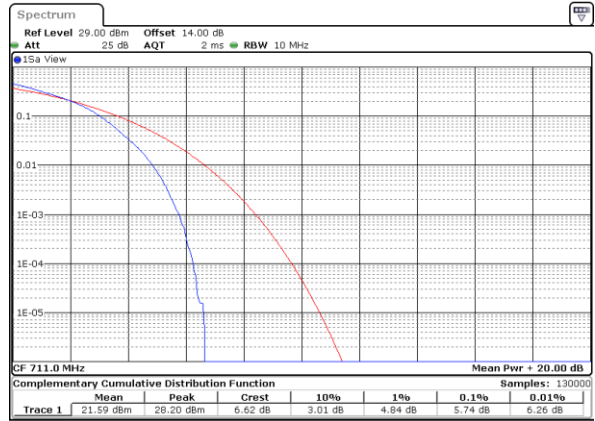

LTE Band 12 / 10MHz / 16QAM

Lowest Channel / 1RB

Date: 25. DEC. 2021 23:53:27

Lowest Channel / Full RB

Date: 25. DEC. 2021 23:53:17

Middle Channel / 1RB

Date: 25. DEC. 2021 23:53:08

Middle Channel / Full RB

Date: 25. DEC. 2021 23:53:49

Highest Channel / 1RB

Date: 25. DEC. 2021 23:54:10

Highest Channel / Full RB

Date: 25. DEC. 2021 23:53:59

LTE Band 12 / 10MHz / 64QAM

Lowest Channel / 1RB

Date: 25. DEC. 2021 23:52:17