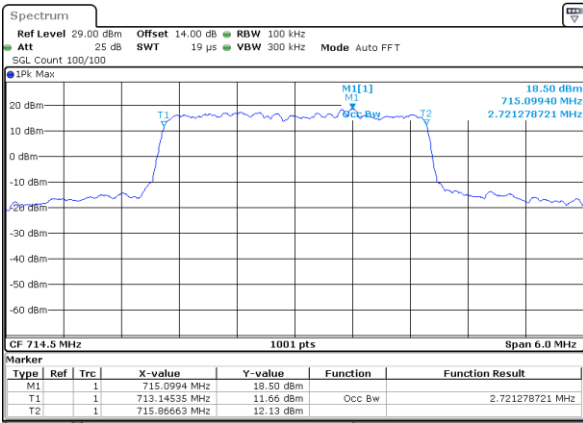

Date: 26. DEC. 2021 00:07:11

Highest Channel / 1.4MHz / QPSK

Date: 26. DEC. 2021 00:09:44

Highest Channel / 1.4MHz / 16QAM

Date: 26. DEC. 2021 00:09:55

LTE Band 12

Lowest Channel / 3MHz / QPSK

Date: 25. DEC. 2021 22:20:34

Lowest Channel / 3MHz / 16QAM

Date: 25. DEC. 2021 22:20:45

Middle Channel / 3MHz / QPSK

Date: 25. DEC. 2021 22:28:14

Middle Channel / 3MHz / 16QAM

Date: 25. DEC. 2021 22:28:03

Highest Channel / 3MHz / QPSK

Date: 25. DEC. 2021 22:30:36

Highest Channel / 3MHz / 16QAM

Date: 25. DEC. 2021 22:30:47

LTE Band 12

Lowest Channel / 5MHz / QPSK

Date: 25. DEC. 2021 23:07:56

Lowest Channel / 5MHz / 16QAM

Date: 25. DEC. 2021 23:08:07

Middle Channel / 5MHz / QPSK