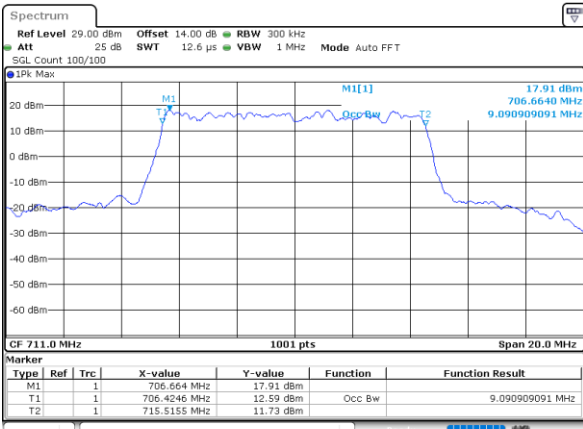

LTE Band 12

Lowest Channel / 10MHz / QPSK

Date: 25, DEC, 2021 23:25:124

Lowest Channel / 10MHz / 16QAM

Date: 25, DEC, 2021 23:25:135

Middle Channel / 10MHz / QPSK

Date: 25, DEC, 2021 23:33:03

Middle Channel / 10MHz / 16QAM

Date: 25, DEC, 2021 23:33:152

Highest Channel / 10MHz / QPSK

Date: 25, DEC, 2021 23:35:124

Highest Channel / 10MHz / 16QAM

Date: 25, DEC, 2021 23:35:135

LTE Band 12

Lowest Channel / 1.4MHz / 64QAM

Date: 26, DEC, 2021 00:20:12