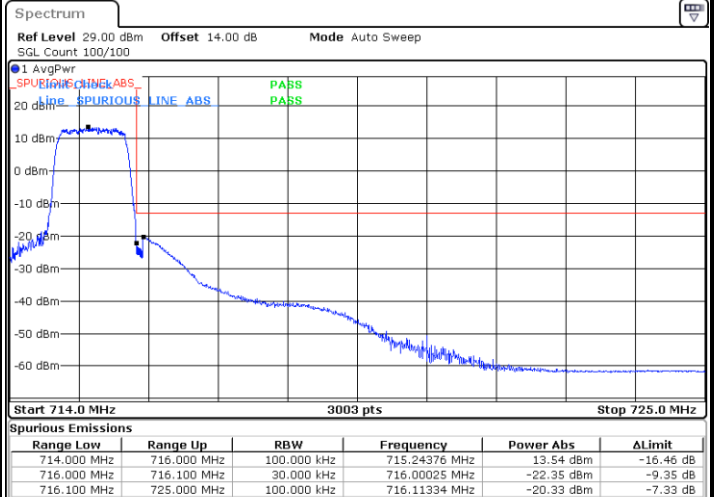

Middle Channel / 5MHz / 64QAM

Date: 25, DEC, 2021 22:50:32

Middle Channel / 10MHz / 64QAM

Date: 25, DEC, 2021 23:46:36

Highest Channel / 5MHz / 64QAM

Date: 25, DEC, 2021 22:51:40

Highest Channel / 10MHz / 64QAM

Date: 25, DEC, 2021 23:47:52

Conducted Band Edge

LTE Band 12 / 1.4MHz / 16QAM

Lowest Band Edge / 1 RB

Date: 26.DEC.2021 00:03:13

Highest Band Edge / 1 RB

Date: 26.DEC.2021 00:16:13

Lowest Band Edge / Full RB

Date: 26.DEC.2021 00:01:14

Highest Band Edge / Full RB

Date: 26.DEC.2021 00:14:14

LTE Band 12 / 3MHz / QPSK

Lowest Band Edge / 1RB

Highest Band Edge / 1 RB

Lowest Band Edge / Full RB

Highest Band Edge / Full RB

LTE Band 12 / 3MHz / 16QAM

Lowest Band Edge / 1 RB

Date: 25.DEC.2021 22:24:49

Highest Band Edge / 1 RB

Date: 25.DEC.2021 22:34:50

Lowest Band Edge / Full RB

Date: 25.DEC.2021 22:23:35

Highest Band Edge / Full RB