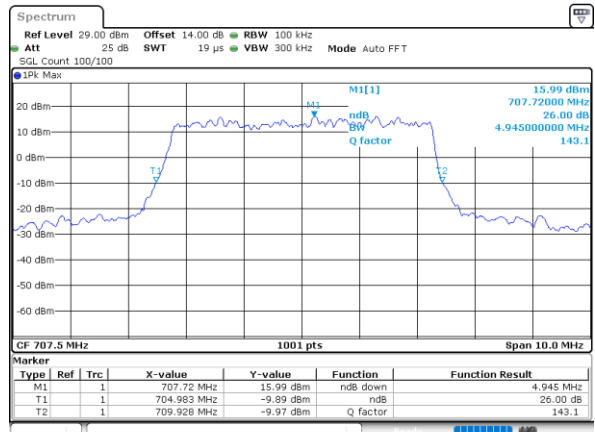

Highest Channel / 3MHz / 16QAM

Date: 25. DEC. 2021 22:30:58

LTE Band 12

Lowest Channel / 5MHz / QPSK

Date: 25, DEC, 2021 23:08:20

Lowest Channel / 5MHz / 16QAM

Date: 25, DEC, 2021 23:08:17

Middle Channel / 5MHz / QPSK

Date: 25, DEC, 2021 23:15:45

Middle Channel / 5MHz / 16QAM

Date: 25, DEC, 2021 23:15:56

Highest Channel / 5MHz / QPSK

Date: 25, DEC, 2021 23:18:29

Highest Channel / 5MHz / 16QAM

Date: 25, DEC, 2021 23:18:18