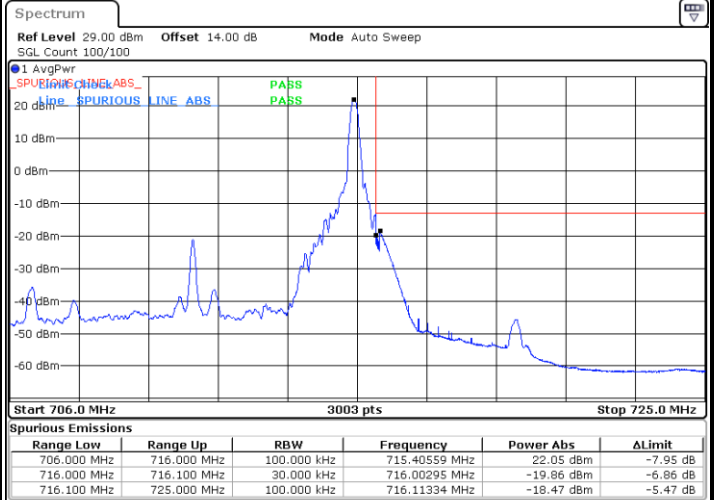

LTE Band 12 / 5MHz / 64QAM

Lowest Band Edge / 1RB

Date: 25.DEC.2021 22:49:27

Highest Band Edge / 1 RB

Date: 25.DEC.2021 22:54:27

Lowest Band Edge / Full RB

Date: 25.DEC.2021 22:48:13

Highest Band Edge / Full RB

Date: 25.DEC.2021 22:53:13

LTE Band 12 / 10MHz / QPSK

Lowest Band Edge / 1 RB

Date: 25.DEC.2021 23:30:52

Highest Band Edge / 1 RB

Date: 25.DEC.2021 23:40:53

Lowest Band Edge / Full RB

Date: 25.DEC.2021 23:27:10

Highest Band Edge / Full RB

Date: 25.DEC.2021 23:37:11

LTE Band 12 / 10MHz / 16QAM

Lowest Band Edge / 1 RB

Date: 25.DEC.2021 23:29:38

Highest Band Edge / 1 RB

Date: 25.DEC.2021 23:39:39

Lowest Band Edge / Full RB

Date: 25.DEC.2021 23:28:24

Highest Band Edge / Full RB

Date: 25.DEC.2021 23:38:25