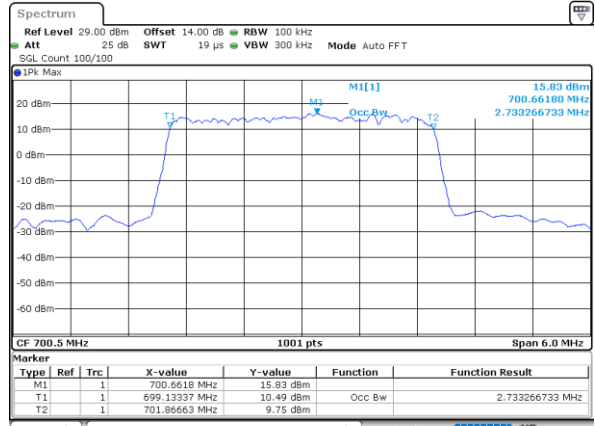

LTE Band 12

Lowest Channel / 10MHz / QPSK

Date: 25, DEC, 2021 23:25:124

Lowest Channel / 10MHz / 16QAM

Date: 25, DEC, 2021 23:25:135

Middle Channel / 10MHz / QPSK

Date: 25, DEC, 2021 23:33:03

Middle Channel / 10MHz / 16QAM

Date: 25, DEC, 2021 23:33:152

Highest Channel / 10MHz / QPSK

Date: 25, DEC, 2021 23:35:124

Highest Channel / 10MHz / 16QAM

Date: 25, DEC, 2021 23:35:135

LTE Band 12

Lowest Channel / 1.4MHz / 64QAM

Date: 26, DEC, 2021 00:20:12

Lowest Channel / 3MHz / 64QAM

Date: 25, DEC, 2021 22:13:04

Middle Channel / 1.4MHz / 64QAM

Date: 26, DEC, 2021 00:25:27

Middle Channel / 3MHz / 64QAM

Date: 25, DEC, 2021 22:41:48

Highest Channel / 1.4MHz / 64QAM