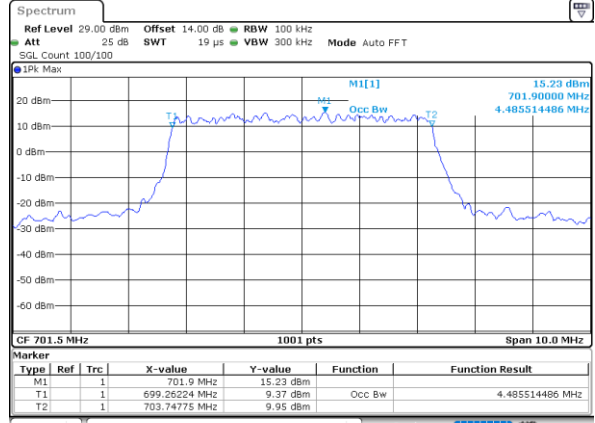

Highest Channel / 3MHz / 16QAM

Date: 25. DEC. 2021 22:30:47

LTE Band 12

Lowest Channel / 5MHz / QPSK

Date: 25. DEC. 2021 23:07:56

Lowest Channel / 5MHz / 16QAM

Date: 25. DEC. 2021 23:08:07

Middle Channel / 5MHz / QPSK

Date: 25. DEC. 2021 23:15:05

Middle Channel / 5MHz / 16QAM

Date: 25. DEC. 2021 23:15:24

Highest Channel / 5MHz / QPSK

Date: 25. DEC. 2021 23:17:56

Highest Channel / 5MHz / 16QAM

Date: 25. DEC. 2021 23:18:07