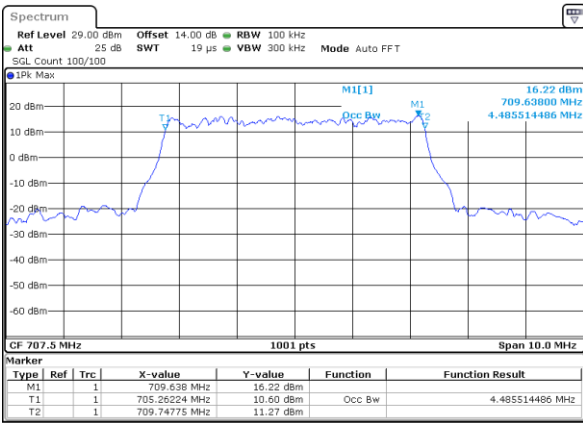

Highest Channel / 3MHz / 16QAM

Date: 25. DEC. 2021 22:30:47

LTE Band 12

Lowest Channel / 5MHz / QPSK

Date: 25. DEC. 2021 23:07:56

Lowest Channel / 5MHz / 16QAM

Date: 25. DEC. 2021 23:08:07

Middle Channel / 5MHz / QPSK

Date: 25. DEC. 2021 23:15:05

Middle Channel / 5MHz / 16QAM

Date: 25. DEC. 2021 23:15:24

Highest Channel / 5MHz / QPSK

Date: 25. DEC. 2021 23:17:56

Highest Channel / 5MHz / 16QAM

Date: 25. DEC. 2021 23:18:07