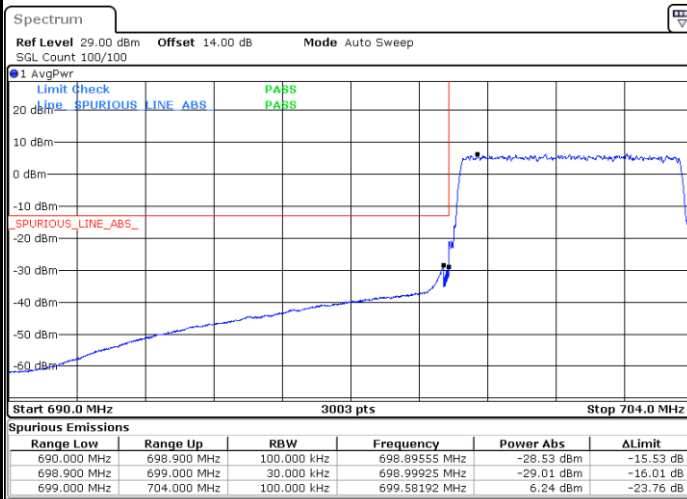

Lowest Band Edge / 1RB

Date: 25.DEC.2021 23:12:10

Highest Band Edge / 1 RB

Date: 25.DEC.2021 23:23:24

Lowest Band Edge / Full RB

Date: 25.DEC.2021 23:10:56

Highest Band Edge / Full RB

Date: 25.DEC.2021 23:20:56

LTE Band 12 / 5MHz / 64QAM

Lowest Band Edge / 1RB

Date: 25.DEC.2021 22:49:27

Highest Band Edge / 1 RB

Date: 25.DEC.2021 22:54:27

Lowest Band Edge / Full RB

Date: 25.DEC.2021 22:48:13

Highest Band Edge / Full RB

Date: 25.DEC.2021 22:53:13

LTE Band 12 / 10MHz / QPSK

Lowest Band Edge / 1 RB

Date: 25.DEC.2021 23:30:52

Highest Band Edge / 1 RB

Date: 25.DEC.2021 23:40:53

Lowest Band Edge / Full RB

Date: 25.DEC.2021 23:27:10

Highest Band Edge / Full RB

Date: 25.DEC.2021 23:37:11

LTE Band 12 / 10MHz / 16QAM

Lowest Band Edge / 1 RB

Date: 25.DEC.2021 23:29:38

Highest Band Edge / 1 RB

Date: 25.DEC.2021 23:39:39

Lowest Band Edge / Full RB