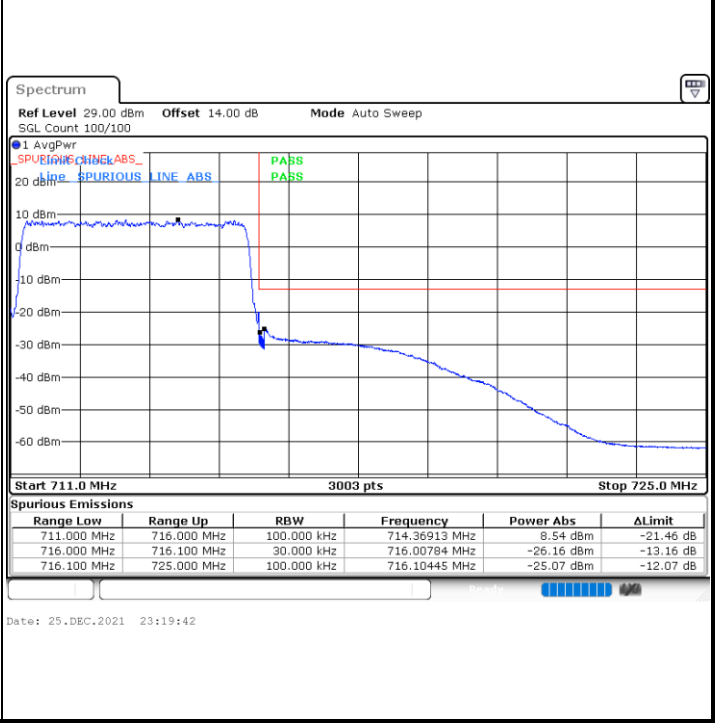

Date: 25.DEC.2021 22:33:36

LTE Band 12 / 3MHz / 64QAM

Lowest Band Edge / 1 RB

Date: 25.DEC.2021 22:40:43

Highest Band Edge / 1 RB

Date: 25.DEC.2021 22:45:43

Lowest Band Edge / Full RB

Date: 25.DEC.2021 22:39:29

Highest Band Edge / Full RB

Date: 25.DEC.2021 22:44:29

LTE Band 12 / 5MHz / QPSK

Lowest Band Edge / 1 RB

Highest Band Edge / 1 RB

Lowest Band Edge / Full RB

Highest Band Edge / Full RB

LTE Band 12 / 5MHz / 16QAM

Lowest Band Edge / 1RB

Date: 25.DEC.2021 23:12:10

Highest Band Edge / 1 RB

Date: 25.DEC.2021 23:23:24

Lowest Band Edge / Full RB

Date: 25.DEC.2021 23:10:56

Highest Band Edge / Full RB

Date: 25.DEC.2021 23:20:56

LTE Band 12 / 5MHz / 64QAM

Lowest Band Edge / 1RB

Date: 25.DEC.2021 22:49:27

Highest Band Edge / 1 RB

Date: 25.DEC.2021 22:54:27

Lowest Band Edge / Full RB

Date: 25.DEC.2021 22:48:13

Highest Band Edge / Full RB