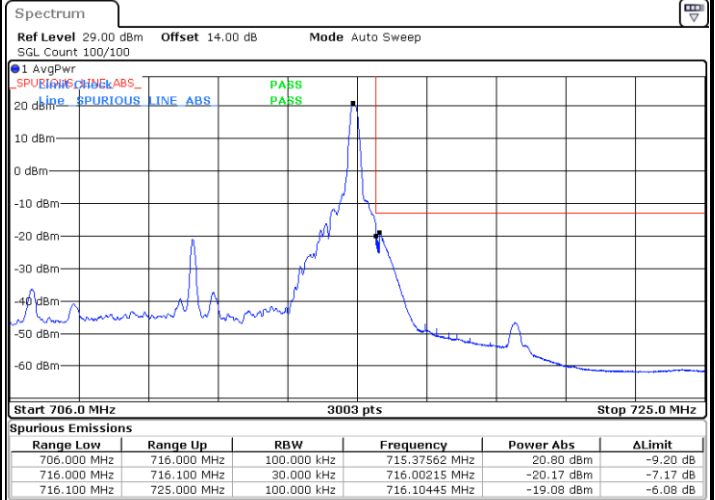

LTE Band 12 / 5MHz / 64QAM

Lowest Band Edge / 1RB

Date: 25.DEC.2021 22:49:27

Highest Band Edge / 1 RB

Date: 25.DEC.2021 22:54:27

Lowest Band Edge / Full RB

Date: 25.DEC.2021 22:48:13

Highest Band Edge / Full RB

Date: 25.DEC.2021 22:53:13

LTE Band 12 / 10MHz / QPSK

Lowest Band Edge / 1 RB

Date: 25.DEC.2021 23:30:52

Highest Band Edge / 1 RB

Date: 25.DEC.2021 23:40:53

Lowest Band Edge / Full RB

Date: 25.DEC.2021 23:27:10

Highest Band Edge / Full RB

Date: 25.DEC.2021 23:37:11

LTE Band 12 / 10MHz / 16QAM

Lowest Band Edge / 1 RB

Date: 25.DEC.2021 23:29:38

Highest Band Edge / 1 RB

Date: 25.DEC.2021 23:39:39

Lowest Band Edge / Full RB

Date: 25.DEC.2021 23:28:24

Highest Band Edge / Full RB

Date: 25.DEC.2021 23:38:25