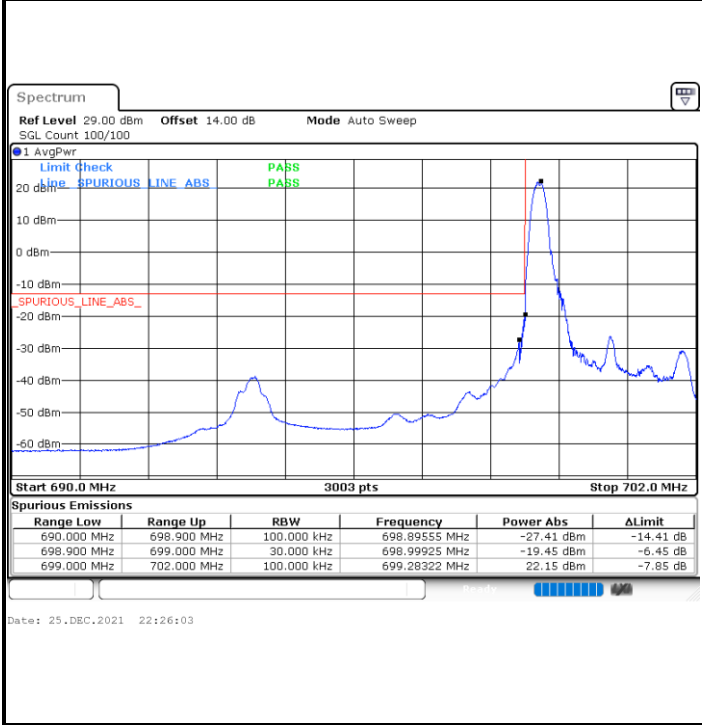

Date: 25, DEC, 2021 23:47:52

Conducted Band Edge

LTE Band 12 / 1.4MHz / 16QAM

Lowest Band Edge / 1 RB

Date: 26.DEC.2021 00:03:13

Highest Band Edge / 1 RB

Date: 26.DEC.2021 00:16:13

Lowest Band Edge / Full RB

Date: 26.DEC.2021 00:01:14

Highest Band Edge / Full RB

Date: 26.DEC.2021 00:14:14

LTE Band 12 / 3MHz / QPSK

Lowest Band Edge / 1RB

Highest Band Edge / 1 RB

Lowest Band Edge / Full RB

Highest Band Edge / Full RB

LTE Band 12 / 3MHz / 16QAM

Lowest Band Edge / 1 RB

Date: 25.DEC.2021 22:24:49

Highest Band Edge / 1 RB

Date: 25.DEC.2021 22:34:50

Lowest Band Edge / Full RB

Date: 25.DEC.2021 22:23:35

Highest Band Edge / Full RB

Date: 25.DEC.2021 22:33:36

LTE Band 12 / 3MHz / 64QAM

Lowest Band Edge / 1 RB

Date: 25.DEC.2021 22:40:43

Highest Band Edge / 1 RB

Date: 25.DEC.2021 22:45:43

Lowest Band Edge / Full RB

Date: 25.DEC.2021 22:39:29