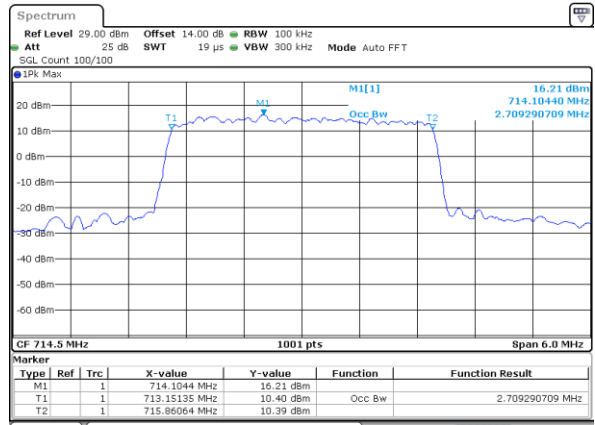

Date: 25, DEC, 2021 23:33:152

Highest Channel / 10MHz / QPSK

Date: 25, DEC, 2021 23:35:124

Highest Channel / 10MHz / 16QAM

Date: 25, DEC, 2021 23:35:135

LTE Band 12

Lowest Channel / 1.4MHz / 64QAM

Date: 26, DEC, 2021 00:20:12

Lowest Channel / 3MHz / 64QAM

Date: 25, DEC, 2021 22:13:04

Middle Channel / 1.4MHz / 64QAM

Date: 26, DEC, 2021 00:25:27

Middle Channel / 3MHz / 64QAM

Date: 25, DEC, 2021 22:41:48

Highest Channel / 1.4MHz / 64QAM

Date: 26, DEC, 2021 00:26:43

Highest Channel / 3MHz / 64QAM

Date: 25, DEC, 2021 22:43:04

LTE Band 12

Lowest Channel / 5MHz / 64QAM

Date: 25, DEC, 2021 22:46:40

Lowest Channel / 10MHz / 64QAM

Date: 25, DEC, 2021 23:42:52