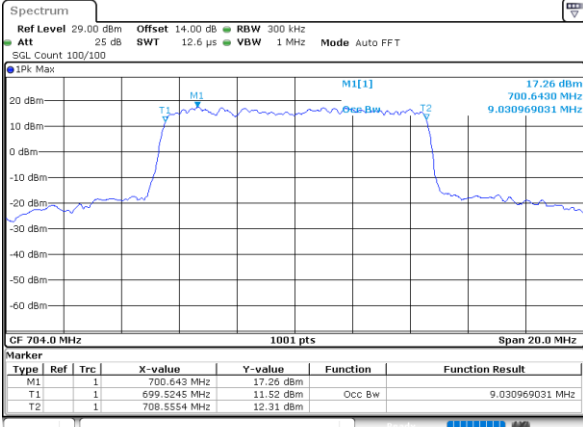

Highest Channel / 3MHz / 16QAM

Date: 25. DEC. 2021 22:30:47

LTE Band 12

Lowest Channel / 5MHz / QPSK

Date: 25. DEC. 2021 23:07:56

Lowest Channel / 5MHz / 16QAM

Date: 25. DEC. 2021 23:08:07

Middle Channel / 5MHz / QPSK

Date: 25. DEC. 2021 23:15:05

Middle Channel / 5MHz / 16QAM

Date: 25. DEC. 2021 23:15:24

Highest Channel / 5MHz / QPSK

Date: 25. DEC. 2021 23:17:56

Highest Channel / 5MHz / 16QAM

Date: 25. DEC. 2021 23:18:07

LTE Band 12

Lowest Channel / 10MHz / QPSK

Date: 25, DEC, 2021 23:25:124

Lowest Channel / 10MHz / 16QAM

Date: 25, DEC, 2021 23:25:135

Middle Channel / 10MHz / QPSK

Date: 25, DEC, 2021 23:33:03

Middle Channel / 10MHz / 16QAM