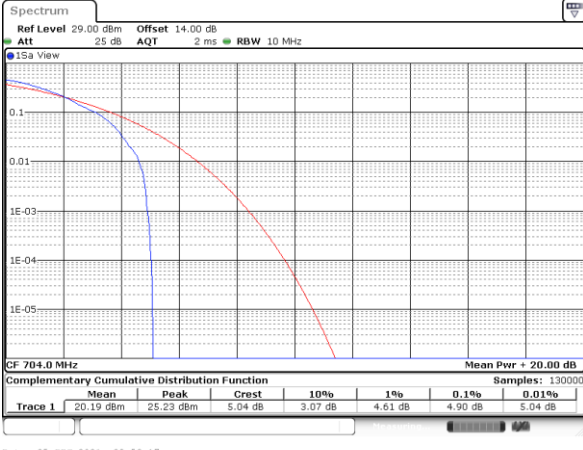

Date: 25. DEC. 2021 23:53:49

Highest Channel / 1RB

Date: 25. DEC. 2021 23:54:10

Highest Channel / Full RB

Date: 25. DEC. 2021 23:53:59

LTE Band 12 / 10MHz / 64QAM

Lowest Channel / 1RB

Date: 25. DEC. 2021 23:52:17

Lowest Channel / Full RB

Date: 25. DEC. 2021 23:52:06

Middle Channel / 1RB

Date: 25. DEC. 2021 23:52:27

Middle Channel / Full RB

Date: 25. DEC. 2021 23:52:38

Highest Channel / 1RB

Date: 25. DEC. 2021 23:53:06

Highest Channel / Full RB

Date: 25. DEC. 2021 23:52:49

26dB Bandwidth

Mode	LTE Band 12 : 26dB BW(MHz)											
BW	1.4MHz		3MHz		5MHz		10MHz		15MHz		20MHz	
Mod.	QPSK	16QAM	QPSK	16QAM	QPSK	16QAM	QPSK	16QAM	QPSK	16QAM	QPSK	16QAM
Lowest CH	1.26	1.29	2.94	2.93	5.07	5.01	9.81	9.89	-	-	-	-
Middle CH	1.25	1.29	2.96	2.96	4.95	4.95	9.87	9.79	-	-	-	-
Highest CH	1.28	1.29	2.94	2.96	5.00	5.05	9.95	9.97	-	-	-	-
Mode	LTE Band 12 : 26dB BW(MHz)											
BW	1.4MHz		3MHz		5MHz		10MHz		15MHz		20MHz	
Mod.	64QAM		64QAM		64QAM		64QAM		64QAM		64QAM	
Lowest CH	1.28	-	2.94	-	5.05	-	9.97	-	-	-	-	-
Middle CH	1.27	-	2.94	-	5.20	-	9.61	-	-	-	-	-
Highest CH	1.31	-	2.97	-	5.10	-	9.99	-	-	-	-	-