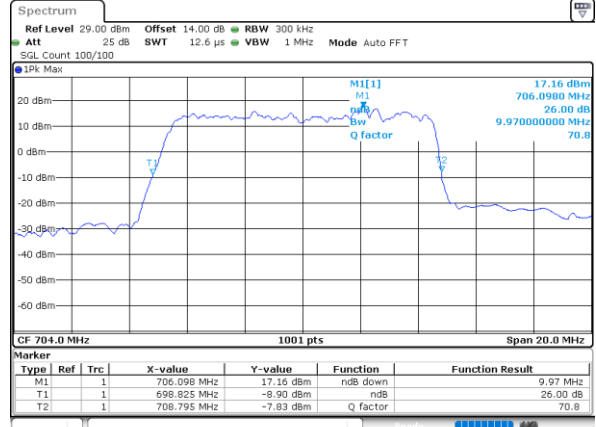

Lowest Channel / 3MHz / 64QAM

Date: 25, DEC, 2021 22:18:15

Middle Channel / 1.4MHz / 64QAM

Date: 26, DEC, 2021 00:25:38

Middle Channel / 3MHz / 64QAM

Date: 25, DEC, 2021 22:14:59

Highest Channel / 1.4MHz / 64QAM

Date: 26, DEC, 2021 00:26:54

Highest Channel / 3MHz / 64QAM

Date: 25, DEC, 2021 22:14:15

LTE Band 12

Lowest Channel / 5MHz / 64QAM

Date: 25. DEC. 2021 22:46:59

Lowest Channel / 10MHz / 64QAM

Date: 25. DEC. 2021 23:14:03

Middle Channel / 5MHz / 64QAM

Date: 25. DEC. 2021 22:50:43

Middle Channel / 10MHz / 64QAM

Date: 25. DEC. 2021 23:14:47

Highest Channel / 5MHz / 64QAM

Date: 25. DEC. 2021 22:51:59

Highest Channel / 10MHz / 64QAM