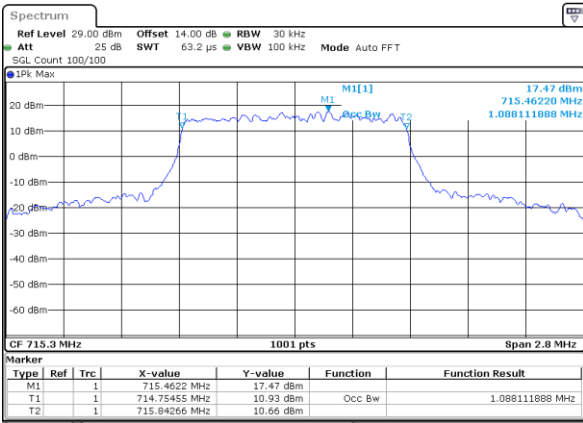

Date: 25. DEC. 2021 23:14:03

Occupied Bandwidth

Mode	LTE Band 12 : 99%OBW(MHz)											
BW	1.4MHz		3MHz		5MHz		10MHz		15MHz		20MHz	
Mod.	QPSK	16QAM	QPSK	16QAM	QPSK	16QAM	QPSK	16QAM	QPSK	16QAM	QPSK	16QAM
Lowest CH	1.09	1.09	2.71	2.71	4.51	4.49	9.03	9.07	-	-	-	-
Middle CH	1.09	1.09	2.70	2.72	4.49	4.49	9.03	9.05	-	-	-	-
Highest CH	1.09	1.09	2.72	2.70	4.50	4.50	9.09	9.05	-	-	-	-
Mode	LTE Band 12 : 99%OBW(MHz)											
BW	1.4MHz		3MHz		5MHz		10MHz		15MHz		20MHz	
Mod.	64QAM		64QAM		64QAM		64QAM		64QAM		64QAM	
Lowest CH	1.09	-	2.73	-	4.51	-	9.03	-	-	-	-	-
Middle CH	1.10	-	2.72	-	4.51	-	8.97	-	-	-	-	-
Highest CH	1.10	-	2.71	-	4.50	-	9.09	-	-	-	-	-

LTE Band 12

Lowest Channel / 1.4MHz / QPSK

Date: 25. DEC. 2021 23:56:43

Lowest Channel / 1.4MHz / 16QAM

Date: 25. DEC. 2021 23:56:54

Middle Channel / 1.4MHz / QPSK

Date: 26. DEC. 2021 00:07:22

Middle Channel / 1.4MHz / 16QAM

Date: 26. DEC. 2021 00:07:11

Highest Channel / 1.4MHz / QPSK

Date: 26. DEC. 2021 00:09:44

Highest Channel / 1.4MHz / 16QAM

Date: 26. DEC. 2021 00:09:55

LTE Band 12

Lowest Channel / 3MHz / QPSK

Date: 25. DEC. 2021 22:20:34