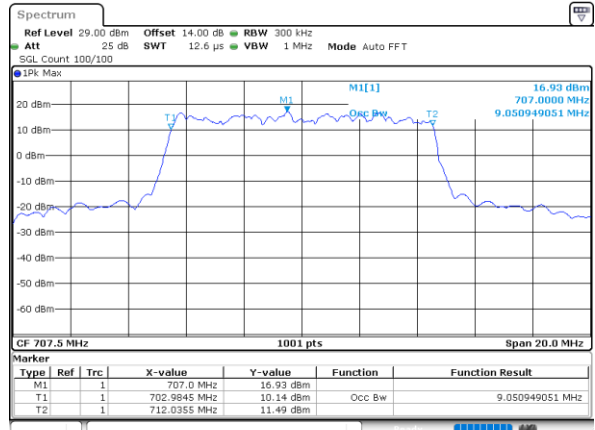

LTE Band 12

Lowest Channel / 10MHz / QPSK

Date: 25, DEC, 2021 23:25:124

Lowest Channel / 10MHz / 16QAM

Date: 25, DEC, 2021 23:25:135

Middle Channel / 10MHz / QPSK

Date: 25, DEC, 2021 23:33:03

Middle Channel / 10MHz / 16QAM

Date: 25, DEC, 2021 23:33:152

Highest Channel / 10MHz / QPSK

Date: 25, DEC, 2021 23:35:124

Highest Channel / 10MHz / 16QAM

Date: 25, DEC, 2021 23:35:135

LTE Band 12

Lowest Channel / 1.4MHz / 64QAM

Date: 26, DEC, 2021 00:20:12