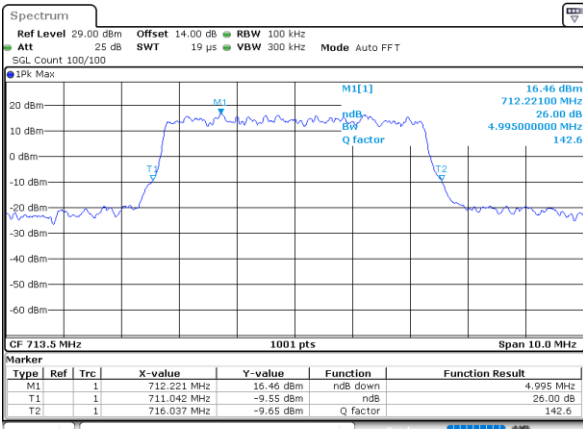

Highest Channel / 5MHz / QPSK

Date: 25, DEC, 2021 23:18:29