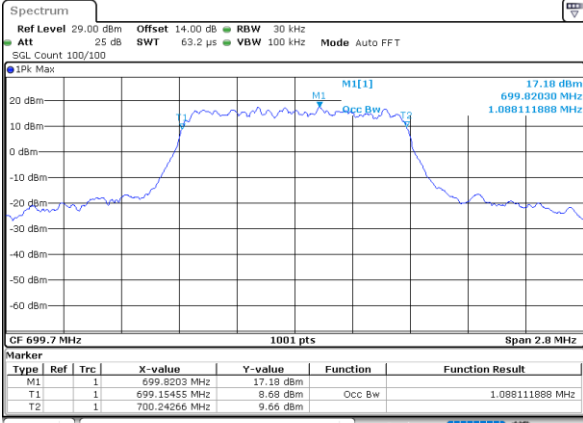

Middle Channel / 5MHz / 64QAM

Date: 25. DEC. 2021 22:50:43

Middle Channel / 10MHz / 64QAM

Date: 25. DEC. 2021 23:14:47

Highest Channel / 5MHz / 64QAM

Date: 25. DEC. 2021 22:51:59

Highest Channel / 10MHz / 64QAM

Date: 25. DEC. 2021 23:14:03

Occupied Bandwidth

Mode	LTE Band 12 : 99%OBW(MHz)											
BW	1.4MHz		3MHz		5MHz		10MHz		15MHz		20MHz	
Mod.	QPSK	16QAM	QPSK	16QAM	QPSK	16QAM	QPSK	16QAM	QPSK	16QAM	QPSK	16QAM
Lowest CH	1.09	1.09	2.71	2.71	4.51	4.49	9.03	9.07	-	-	-	-
Middle CH	1.09	1.09	2.70	2.72	4.49	4.49	9.03	9.05	-	-	-	-
Highest CH	1.09	1.09	2.72	2.70	4.50	4.50	9.09	9.05	-	-	-	-
Mode	LTE Band 12 : 99%OBW(MHz)											
BW	1.4MHz		3MHz		5MHz		10MHz		15MHz		20MHz	
Mod.	64QAM		64QAM		64QAM		64QAM		64QAM		64QAM	
Lowest CH	1.09	-	2.73	-	4.51	-	9.03	-	-	-	-	-
Middle CH	1.10	-	2.72	-	4.51	-	8.97	-	-	-	-	-
Highest CH	1.10	-	2.71	-	4.50	-	9.09	-	-	-	-	-

LTE Band 12

Lowest Channel / 1.4MHz / QPSK

Date: 25. DEC. 2021 23:56:43

Lowest Channel / 1.4MHz / 16QAM

Date: 25. DEC. 2021 23:56:54

Middle Channel / 1.4MHz / QPSK

Date: 26. DEC. 2021 00:07:22

Middle Channel / 1.4MHz / 16QAM

Date: 26. DEC. 2021 00:07:11

Highest Channel / 1.4MHz / QPSK

Date: 26. DEC. 2021 00:09:44

Highest Channel / 1.4MHz / 16QAM

Date: 26. DEC. 2021 00:09:55

LTE Band 12

Lowest Channel / 3MHz / QPSK

Date: 25. DEC. 2021 22:20:34