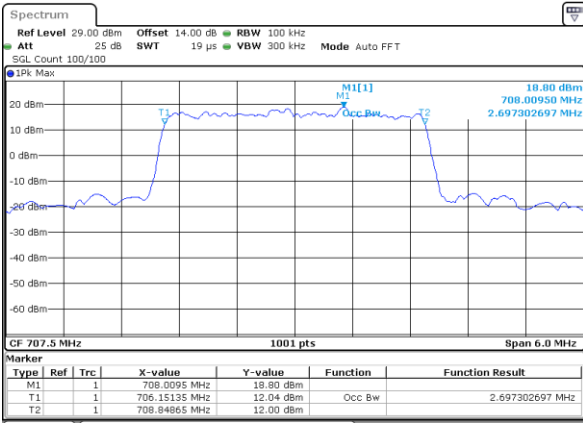

LTE Band 12

Lowest Channel / 1.4MHz / QPSK

Date: 25. DEC. 2021 23:56:43

Lowest Channel / 1.4MHz / 16QAM

Date: 25. DEC. 2021 23:56:54

Middle Channel / 1.4MHz / QPSK

Date: 26. DEC. 2021 00:07:22

Middle Channel / 1.4MHz / 16QAM

Date: 26. DEC. 2021 00:07:11

Highest Channel / 1.4MHz / QPSK

Date: 26. DEC. 2021 00:09:44

Highest Channel / 1.4MHz / 16QAM

Date: 26. DEC. 2021 00:09:55

LTE Band 12

Lowest Channel / 3MHz / QPSK

Date: 25. DEC. 2021 22:20:34

Lowest Channel / 3MHz / 16QAM

Date: 25. DEC. 2021 22:20:45

Middle Channel / 3MHz / QPSK

Date: 25. DEC. 2021 22:28:14

Middle Channel / 3MHz / 16QAM

Date: 25. DEC. 2021 22:28:03

Highest Channel / 3MHz / QPSK

Date: 25. DEC. 2021 22:30:36

Highest Channel / 3MHz / 16QAM

Date: 25. DEC. 2021 22:30:47

LTE Band 12

Lowest Channel / 5MHz / QPSK

Date: 25. DEC. 2021 23:07:56

Lowest Channel / 5MHz / 16QAM

Date: 25. DEC. 2021 23:08:07

Middle Channel / 5MHz / QPSK