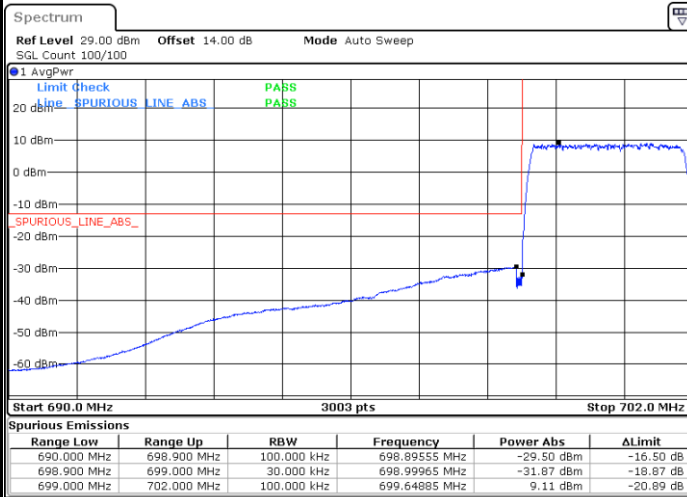

Date: 26.DEC.2021 00:01:14

Highest Band Edge / Full RB

Date: 26.DEC.2021 00:14:14

LTE Band 12 / 3MHz / QPSK

Lowest Band Edge / 1RB

Highest Band Edge / 1 RB

Lowest Band Edge / Full RB

Highest Band Edge / Full RB

LTE Band 12 / 3MHz / 16QAM

Lowest Band Edge / 1 RB

Date: 25.DEC.2021 22:24:49

Highest Band Edge / 1 RB

Date: 25.DEC.2021 22:34:50

Lowest Band Edge / Full RB

Date: 25.DEC.2021 22:23:35

Highest Band Edge / Full RB

Date: 25.DEC.2021 22:33:36

LTE Band 12 / 3MHz / 64QAM

Lowest Band Edge / 1 RB

Date: 25.DEC.2021 22:40:43

Highest Band Edge / 1 RB

Date: 25.DEC.2021 22:45:43

Lowest Band Edge / Full RB

Date: 25.DEC.2021 22:39:29

Highest Band Edge / Full RB

Date: 25.DEC.2021 22:44:29

LTE Band 12 / 5MHz / QPSK

Lowest Band Edge / 1 RB

Highest Band Edge / 1 RB

Lowest Band Edge / Full RB

Highest Band Edge / Full RB

LTE Band 12 / 5MHz / 16QAM