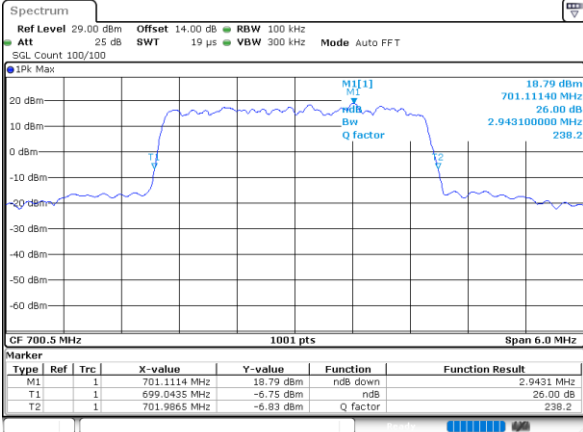

Date: 26. DEC. 2021 00:07:44

Highest Channel / 1.4MHz / QPSK

Date: 26. DEC. 2021 00:10:16

Highest Channel / 1.4MHz / 16QAM

Date: 26. DEC. 2021 00:10:05

LTE Band 12

Lowest Channel / 3MHz / QPSK

Date: 25. DEC. 2021 22:21:07