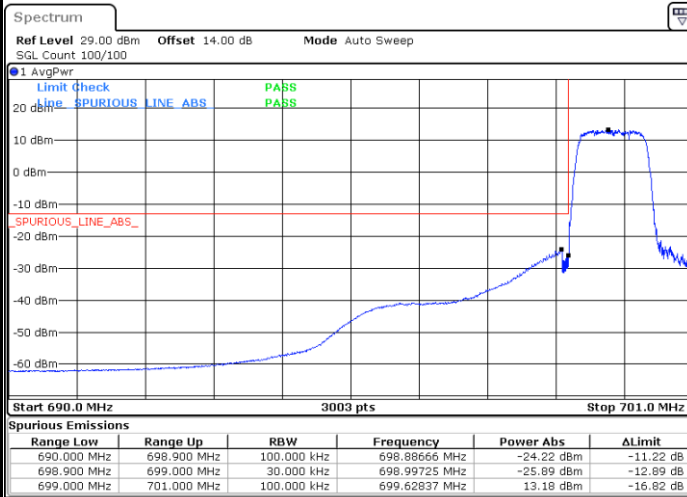

Middle Channel / 5MHz / 64QAM

Date: 25, DEC, 2021 22:50:32

Middle Channel / 10MHz / 64QAM

Date: 25, DEC, 2021 23:46:36

Highest Channel / 5MHz / 64QAM

Date: 25, DEC, 2021 22:51:40

Highest Channel / 10MHz / 64QAM

Date: 25, DEC, 2021 23:47:52

Conducted Band Edge

LTE Band 12 / 1.4MHz / 16QAM

Lowest Band Edge / 1 RB

Date: 26.DEC.2021 00:03:13

Highest Band Edge / 1 RB

Date: 26.DEC.2021 00:16:13

Lowest Band Edge / Full RB

Date: 26.DEC.2021 00:01:14

Highest Band Edge / Full RB

Date: 26.DEC.2021 00:14:14

LTE Band 12 / 3MHz / QPSK

Lowest Band Edge / 1RB

Highest Band Edge / 1 RB

Lowest Band Edge / Full RB

Highest Band Edge / Full RB

LTE Band 12 / 3MHz / 16QAM

Lowest Band Edge / 1 RB

Date: 25.DEC.2021 22:24:49

Highest Band Edge / 1 RB

Date: 25.DEC.2021 22:34:50

Lowest Band Edge / Full RB

Date: 25.DEC.2021 22:23:35

Highest Band Edge / Full RB