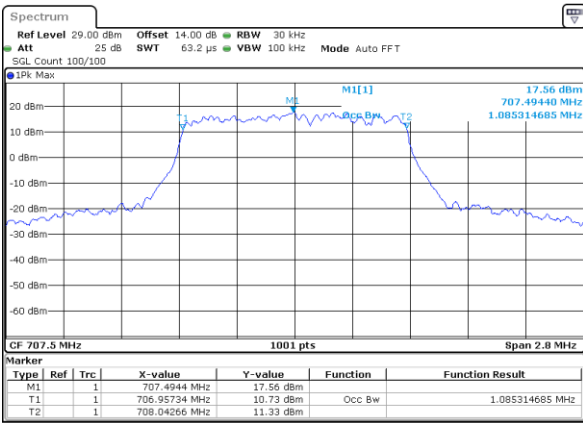

Date: 25. DEC. 2021 23:14:03

Occupied Bandwidth

Mode	LTE Band 12 : 99%OBW(MHz)											
BW	1.4MHz		3MHz		5MHz		10MHz		15MHz		20MHz	
Mod.	QPSK	16QAM	QPSK	16QAM	QPSK	16QAM	QPSK	16QAM	QPSK	16QAM	QPSK	16QAM
Lowest CH	1.09	1.09	2.71	2.71	4.51	4.49	9.03	9.07	-	-	-	-
Middle CH	1.09	1.09	2.70	2.72	4.49	4.49	9.03	9.05	-	-	-	-
Highest CH	1.09	1.09	2.72	2.70	4.50	4.50	9.09	9.05	-	-	-	-
Mode	LTE Band 12 : 99%OBW(MHz)											
BW	1.4MHz		3MHz		5MHz		10MHz		15MHz		20MHz	
Mod.	64QAM		64QAM		64QAM		64QAM		64QAM		64QAM	
Lowest CH	1.09	-	2.73	-	4.51	-	9.03	-	-	-	-	-
Middle CH	1.10	-	2.72	-	4.51	-	8.97	-	-	-	-	-
Highest CH	1.10	-	2.71	-	4.50	-	9.09	-	-	-	-	-

LTE Band 12

Lowest Channel / 1.4MHz / QPSK

Date: 25. DEC. 2021 23:56:43

Lowest Channel / 1.4MHz / 16QAM

Date: 25. DEC. 2021 23:56:54

Middle Channel / 1.4MHz / QPSK

Date: 26. DEC. 2021 00:07:22

Middle Channel / 1.4MHz / 16QAM

Date: 26. DEC. 2021 00:07:11

Highest Channel / 1.4MHz / QPSK

Date: 26. DEC. 2021 00:09:44

Highest Channel / 1.4MHz / 16QAM

Date: 26. DEC. 2021 00:09:55

LTE Band 12

Lowest Channel / 3MHz / QPSK

Date: 25. DEC. 2021 22:20:34