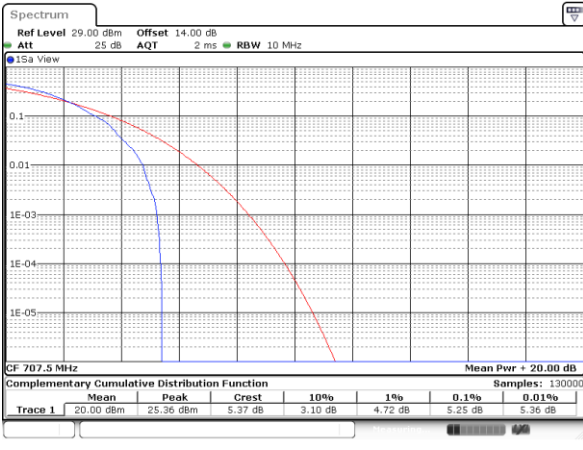

Date: 25. DEC. 2021 23:53:49

Highest Channel / 1RB

Date: 25. DEC. 2021 23:54:10

Highest Channel / Full RB

Date: 25. DEC. 2021 23:53:59

LTE Band 12 / 10MHz / 64QAM

Lowest Channel / 1RB

Date: 25. DEC. 2021 23:52:17

Lowest Channel / Full RB

Date: 25. DEC. 2021 23:52:06

Middle Channel / 1RB

Date: 25. DEC. 2021 23:52:27

Middle Channel / Full RB

Date: 25. DEC. 2021 23:52:38

Highest Channel / 1RB

Date: 25. DEC. 2021 23:53:06

Highest Channel / Full RB

Date: 25. DEC. 2021 23:52:49

26dB Bandwidth

Mode	LTE Band 12 : 26dB BW(MHz)											
BW	1.4MHz		3MHz		5MHz		10MHz		15MHz		20MHz	
Mod.	QPSK	16QAM	QPSK	16QAM	QPSK	16QAM	QPSK	16QAM	QPSK	16QAM	QPSK	16QAM
Lowest CH	1.26	1.29	2.94	2.93	5.07	5.01	9.81	9.89	-	-	-	-
Middle CH	1.25	1.29	2.96	2.96	4.95	4.95	9.87	9.79	-	-	-	-
Highest CH	1.28	1.29	2.94	2.96	5.00	5.05	9.95	9.97	-	-	-	-
Mode	LTE Band 12 : 26dB BW(MHz)											
BW	1.4MHz		3MHz		5MHz		10MHz		15MHz		20MHz	
Mod.	64QAM		64QAM		64QAM		64QAM		64QAM		64QAM	
Lowest CH	1.28	-	2.94	-	5.05	-	9.97	-	-	-	-	-
Middle CH	1.27	-	2.94	-	5.20	-	9.61	-	-	-	-	-
Highest CH	1.31	-	2.97	-	5.10	-	9.99	-	-	-	-	-