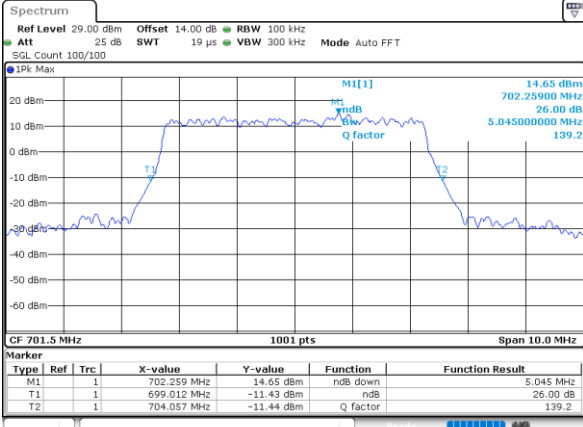

Date: 26, DEC, 2021 00:26:54

Highest Channel / 3MHz / 64QAM

Date: 25, DEC, 2021 22:14:15

LTE Band 12

Lowest Channel / 5MHz / 64QAM

Date: 25. DEC. 2021 22:46:59

Lowest Channel / 10MHz / 64QAM

Date: 25. DEC. 2021 23:14:03

Middle Channel / 5MHz / 64QAM

Date: 25. DEC. 2021 22:50:43

Middle Channel / 10MHz / 64QAM

Date: 25. DEC. 2021 23:14:47

Highest Channel / 5MHz / 64QAM

Date: 25. DEC. 2021 22:51:59

Highest Channel / 10MHz / 64QAM