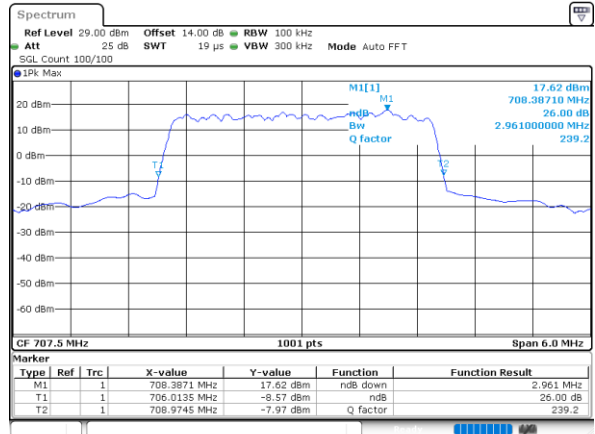

Date: 26. DEC. 2021 00:07:44

Highest Channel / 1.4MHz / QPSK

Date: 26. DEC. 2021 00:10:16

Highest Channel / 1.4MHz / 16QAM

Date: 26. DEC. 2021 00:10:05

LTE Band 12

Lowest Channel / 3MHz / QPSK

Date: 25. DEC. 2021 22:21:07

Lowest Channel / 3MHz / 16QAM

Date: 25. DEC. 2021 22:20:56

Middle Channel / 3MHz / QPSK

Date: 25. DEC. 2021 22:28:25

Middle Channel / 3MHz / 16QAM

Date: 25. DEC. 2021 22:28:36

Highest Channel / 3MHz / QPSK

Date: 25. DEC. 2021 22:31:08

Highest Channel / 3MHz / 16QAM

Date: 25. DEC. 2021 22:30:58

LTE Band 12

Lowest Channel / 5MHz / QPSK

Date: 25, DEC, 2021 23:08:20

Lowest Channel / 5MHz / 16QAM

Date: 25, DEC, 2021 23:08:17

Middle Channel / 5MHz / QPSK