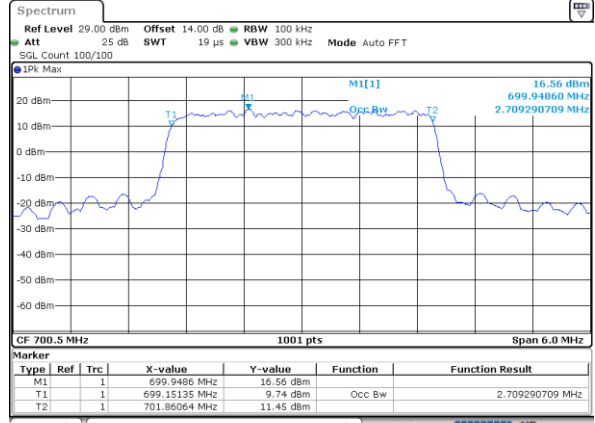

Lowest Channel / 3MHz / 16QAM

Date: 25. DEC. 2021 22:20:45