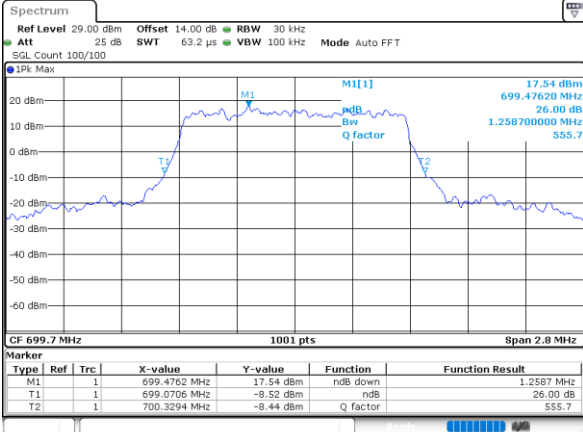

Lowest Channel / Full RB

Date: 25. DEC. 2021 23:52:06

Middle Channel / 1RB

Date: 25. DEC. 2021 23:52:27

Middle Channel / Full RB

Date: 25. DEC. 2021 23:52:38

Highest Channel / 1RB

Date: 25. DEC. 2021 23:53:06

Highest Channel / Full RB

Date: 25. DEC. 2021 23:52:49

26dB Bandwidth

Mode	LTE Band 12 : 26dB BW(MHz)											
BW	1.4MHz		3MHz		5MHz		10MHz		15MHz		20MHz	
Mod.	QPSK	16QAM	QPSK	16QAM	QPSK	16QAM	QPSK	16QAM	QPSK	16QAM	QPSK	16QAM
Lowest CH	1.26	1.29	2.94	2.93	5.07	5.01	9.81	9.89	-	-	-	-
Middle CH	1.25	1.29	2.96	2.96	4.95	4.95	9.87	9.79	-	-	-	-
Highest CH	1.28	1.29	2.94	2.96	5.00	5.05	9.95	9.97	-	-	-	-
Mode	LTE Band 12 : 26dB BW(MHz)											
BW	1.4MHz		3MHz		5MHz		10MHz		15MHz		20MHz	
Mod.	64QAM		64QAM		64QAM		64QAM		64QAM		64QAM	
Lowest CH	1.28	-	2.94	-	5.05	-	9.97	-	-	-	-	-
Middle CH	1.27	-	2.94	-	5.20	-	9.61	-	-	-	-	-
Highest CH	1.31	-	2.97	-	5.10	-	9.99	-	-	-	-	-

LTE Band 12

Lowest Channel / 1.4MHz / QPSK

Date: 25. DEC. 2021 23:57:16

Lowest Channel / 1.4MHz / 16QAM

Date: 25. DEC. 2021 23:57:05

Middle Channel / 1.4MHz / QPSK

Date: 26. DEC. 2021 00:07:33

Middle Channel / 1.4MHz / 16QAM

Date: 26. DEC. 2021 00:07:44

Highest Channel / 1.4MHz / QPSK

Date: 26. DEC. 2021 00:10:16

Highest Channel / 1.4MHz / 16QAM

Date: 26. DEC. 2021 00:10:05

LTE Band 12

Lowest Channel / 3MHz / QPSK

Date: 25. DEC. 2021 22:21:07