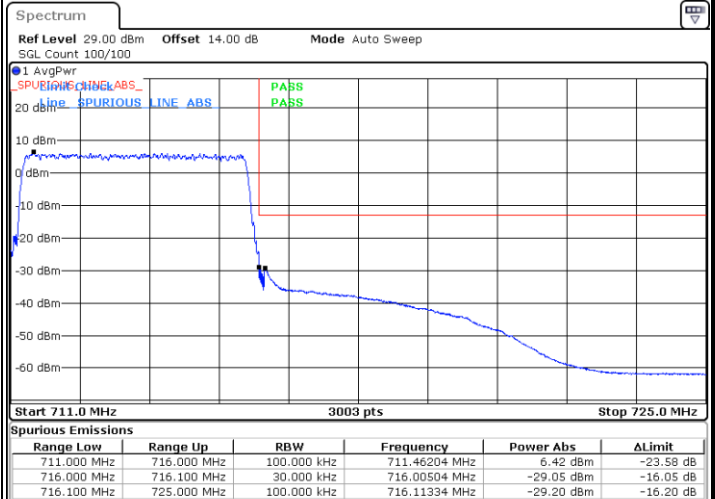

Lowest Band Edge / 1RB

Date: 25.DEC.2021 23:12:10

Highest Band Edge / 1 RB

Date: 25.DEC.2021 23:23:24

Lowest Band Edge / Full RB

Date: 25.DEC.2021 23:10:56

Highest Band Edge / Full RB

Date: 25.DEC.2021 23:20:56

LTE Band 12 / 5MHz / 64QAM

Lowest Band Edge / 1RB

Date: 25.DEC.2021 22:49:27

Highest Band Edge / 1 RB

Date: 25.DEC.2021 22:54:27

Lowest Band Edge / Full RB

Date: 25.DEC.2021 22:48:13

Highest Band Edge / Full RB

Date: 25.DEC.2021 22:53:13

LTE Band 12 / 10MHz / QPSK

Lowest Band Edge / 1 RB

Date: 25.DEC.2021 23:30:52

Highest Band Edge / 1 RB

Date: 25.DEC.2021 23:40:53

Lowest Band Edge / Full RB

Date: 25.DEC.2021 23:27:10

Highest Band Edge / Full RB

Date: 25.DEC.2021 23:37:11

LTE Band 12 / 10MHz / 16QAM

Lowest Band Edge / 1 RB

Date: 25.DEC.2021 23:29:38

Highest Band Edge / 1 RB

Date: 25.DEC.2021 23:39:39

Lowest Band Edge / Full RB