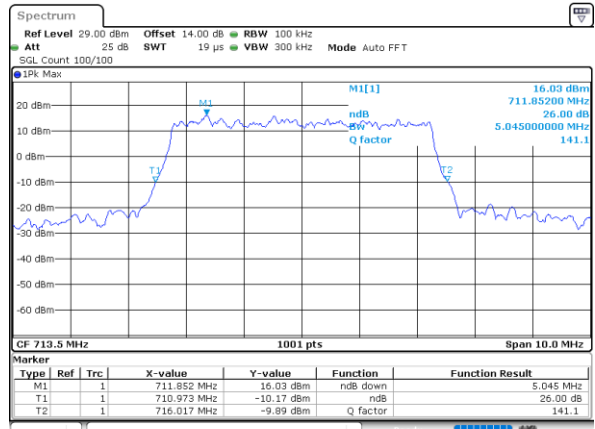

Highest Channel / 3MHz / 16QAM

Date: 25. DEC. 2021 22:30:58

LTE Band 12

Lowest Channel / 5MHz / QPSK

Date: 25, DEC, 2021 23:08:20

Lowest Channel / 5MHz / 16QAM

Date: 25, DEC, 2021 23:08:17

Middle Channel / 5MHz / QPSK

Date: 25, DEC, 2021 23:15:45

Middle Channel / 5MHz / 16QAM

Date: 25, DEC, 2021 23:15:56

Highest Channel / 5MHz / QPSK

Date: 25, DEC, 2021 23:18:29

Highest Channel / 5MHz / 16QAM

Date: 25, DEC, 2021 23:18:18

LTE Band 12

Lowest Channel / 10MHz / QPSK

Date: 25. DEC. 2021 23:25:17

Lowest Channel / 10MHz / 16QAM

Date: 25. DEC. 2021 23:25:16

Middle Channel / 10MHz / QPSK

Date: 25. DEC. 2021 23:33:14

Middle Channel / 10MHz / 16QAM

Date: 25. DEC. 2021 23:33:25

Highest Channel / 10MHz / QPSK

Date: 25. DEC. 2021 23:35:57

Highest Channel / 10MHz / 16QAM

Date: 25. DEC. 2021 23:35:16

LTE Band 12

Lowest Channel / 1.4MHz / 64QAM

Date: 26, DEC, 2021 00:20:23