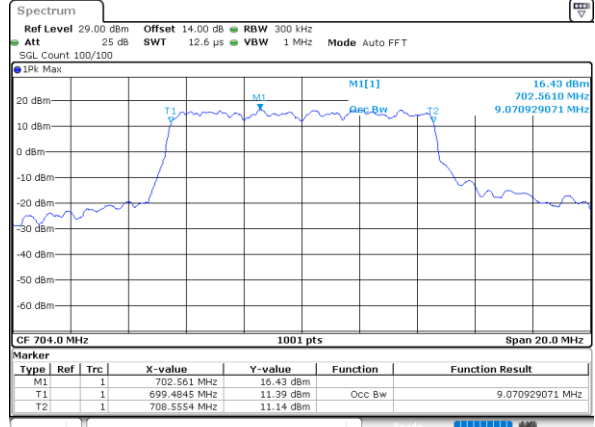

Highest Channel / 3MHz / 16QAM

Date: 25. DEC. 2021 22:30:47

LTE Band 12

Lowest Channel / 5MHz / QPSK

Date: 25. DEC. 2021 23:07:56

Lowest Channel / 5MHz / 16QAM

Date: 25. DEC. 2021 23:08:07

Middle Channel / 5MHz / QPSK

Date: 25. DEC. 2021 23:15:05

Middle Channel / 5MHz / 16QAM

Date: 25. DEC. 2021 23:15:24

Highest Channel / 5MHz / QPSK

Date: 25. DEC. 2021 23:17:56

Highest Channel / 5MHz / 16QAM

Date: 25. DEC. 2021 23:18:07

LTE Band 12

Lowest Channel / 10MHz / QPSK

Date: 25, DEC, 2021 23:25:124

Lowest Channel / 10MHz / 16QAM

Date: 25, DEC, 2021 23:25:135

Middle Channel / 10MHz / QPSK

Date: 25, DEC, 2021 23:33:03

Middle Channel / 10MHz / 16QAM