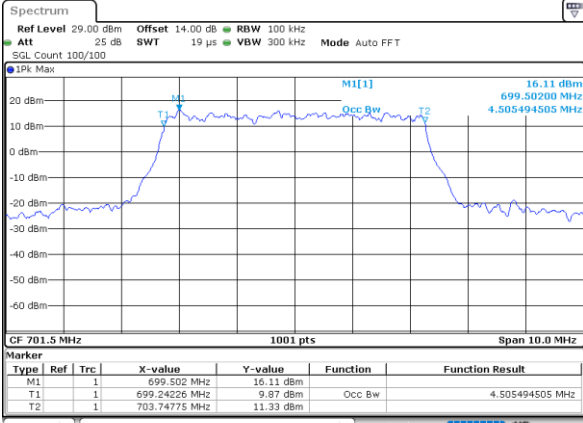

Lowest Channel / 3MHz / 16QAM

Date: 25. DEC. 2021 22:20:45

Middle Channel / 3MHz / QPSK

Date: 25. DEC. 2021 22:28:14

Middle Channel / 3MHz / 16QAM

Date: 25. DEC. 2021 22:28:03

Highest Channel / 3MHz / QPSK

Date: 25. DEC. 2021 22:30:36

Highest Channel / 3MHz / 16QAM

Date: 25. DEC. 2021 22:30:47

LTE Band 12

Lowest Channel / 5MHz / QPSK

Date: 25. DEC. 2021 23:07:56

Lowest Channel / 5MHz / 16QAM

Date: 25. DEC. 2021 23:08:07

Middle Channel / 5MHz / QPSK

Date: 25. DEC. 2021 23:15:05

Middle Channel / 5MHz / 16QAM

Date: 25. DEC. 2021 23:15:24

Highest Channel / 5MHz / QPSK

Date: 25. DEC. 2021 23:17:56

Highest Channel / 5MHz / 16QAM

Date: 25. DEC. 2021 23:18:07