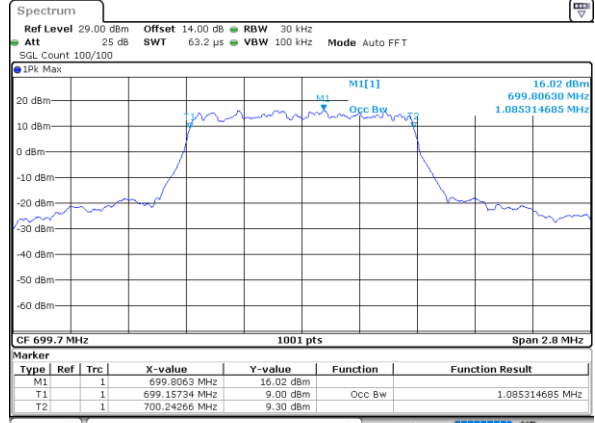

Middle Channel / 5MHz / 64QAM

Date: 25. DEC. 2021 22:50:43

Middle Channel / 10MHz / 64QAM

Date: 25. DEC. 2021 23:14:47

Highest Channel / 5MHz / 64QAM

Date: 25. DEC. 2021 22:51:59

Highest Channel / 10MHz / 64QAM

Date: 25. DEC. 2021 23:14:03

Occupied Bandwidth

Mode	LTE Band 12 : 99%OBW(MHz)											
BW	1.4MHz		3MHz		5MHz		10MHz		15MHz		20MHz	
Mod.	QPSK	16QAM	QPSK	16QAM	QPSK	16QAM	QPSK	16QAM	QPSK	16QAM	QPSK	16QAM
Lowest CH	1.09	1.09	2.71	2.71	4.51	4.49	9.03	9.07	-	-	-	-
Middle CH	1.09	1.09	2.70	2.72	4.49	4.49	9.03	9.05	-	-	-	-
Highest CH	1.09	1.09	2.72	2.70	4.50	4.50	9.09	9.05	-	-	-	-
Mode	LTE Band 12 : 99%OBW(MHz)											
BW	1.4MHz		3MHz		5MHz		10MHz		15MHz		20MHz	
Mod.	64QAM		64QAM		64QAM		64QAM		64QAM		64QAM	
Lowest CH	1.09	-	2.73	-	4.51	-	9.03	-	-	-	-	-
Middle CH	1.10	-	2.72	-	4.51	-	8.97	-	-	-	-	-
Highest CH	1.10	-	2.71	-	4.50	-	9.09	-	-	-	-	-

LTE Band 12

Lowest Channel / 1.4MHz / QPSK

Date: 25. DEC. 2021 23:56:43

Lowest Channel / 1.4MHz / 16QAM

Date: 25. DEC. 2021 23:56:54

Middle Channel / 1.4MHz / QPSK

Date: 26. DEC. 2021 00:07:22

Middle Channel / 1.4MHz / 16QAM

Date: 26. DEC. 2021 00:07:11

Highest Channel / 1.4MHz / QPSK

Date: 26. DEC. 2021 00:09:44

Highest Channel / 1.4MHz / 16QAM

Date: 26. DEC. 2021 00:09:55

LTE Band 12

Lowest Channel / 3MHz / QPSK

Date: 25. DEC. 2021 22:20:34