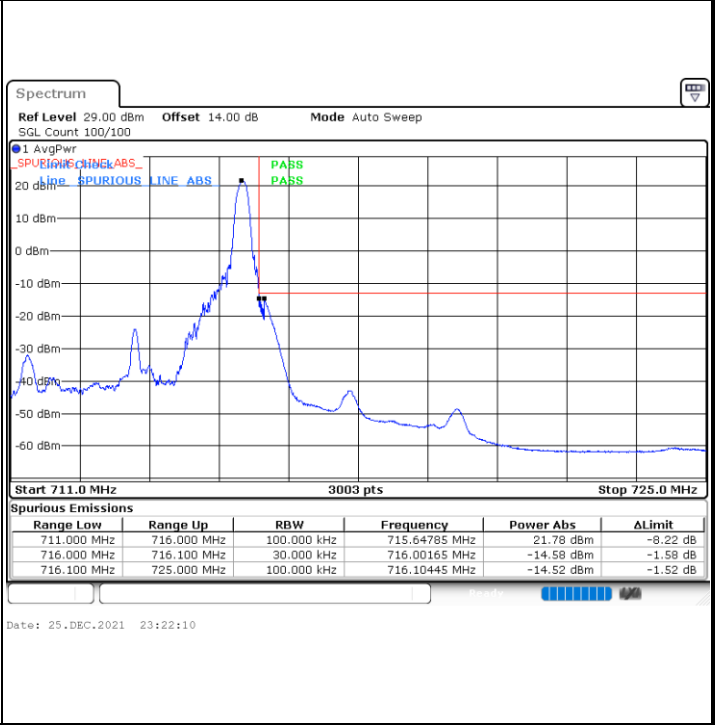

Date: 25.DEC.2021 22:33:36

LTE Band 12 / 3MHz / 64QAM

Lowest Band Edge / 1 RB

Date: 25.DEC.2021 22:40:43

Highest Band Edge / 1 RB

Date: 25.DEC.2021 22:45:43

Lowest Band Edge / Full RB

Date: 25.DEC.2021 22:39:29

Highest Band Edge / Full RB

Date: 25.DEC.2021 22:44:29

LTE Band 12 / 5MHz / QPSK

Lowest Band Edge / 1 RB

Highest Band Edge / 1 RB

Lowest Band Edge / Full RB

Highest Band Edge / Full RB

LTE Band 12 / 5MHz / 16QAM

Lowest Band Edge / 1RB

Date: 25.DEC.2021 23:12:10

Highest Band Edge / 1 RB

Date: 25.DEC.2021 23:23:24

Lowest Band Edge / Full RB

Date: 25.DEC.2021 23:10:56

Highest Band Edge / Full RB

Date: 25.DEC.2021 23:20:56

LTE Band 12 / 5MHz / 64QAM

Lowest Band Edge / 1RB

Date: 25.DEC.2021 22:49:27

Highest Band Edge / 1 RB

Date: 25.DEC.2021 22:54:27

Lowest Band Edge / Full RB

Date: 25.DEC.2021 22:48:13

Highest Band Edge / Full RB