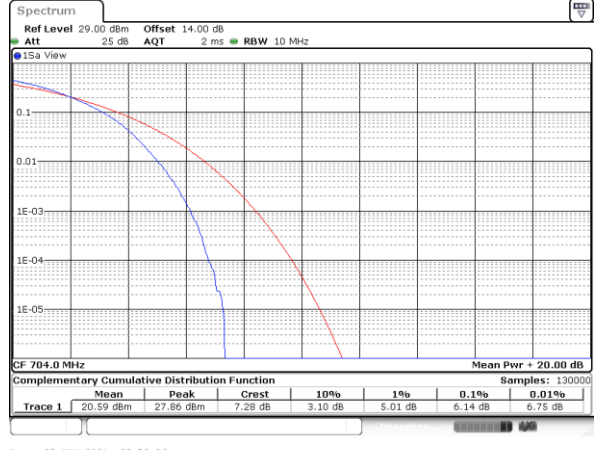

Date: 25. DEC. 2021 23:53:49

Highest Channel / 1RB

Date: 25. DEC. 2021 23:54:10

Highest Channel / Full RB

Date: 25. DEC. 2021 23:53:59

LTE Band 12 / 10MHz / 64QAM

Lowest Channel / 1RB

Date: 25. DEC. 2021 23:52:17

Lowest Channel / Full RB

Date: 25. DEC. 2021 23:52:06

Middle Channel / 1RB

Date: 25. DEC. 2021 23:52:27

Middle Channel / Full RB

Date: 25. DEC. 2021 23:52:38

Highest Channel / 1RB

Date: 25. DEC. 2021 23:53:06

Highest Channel / Full RB

Date: 25. DEC. 2021 23:52:49

26dB Bandwidth

Mode	LTE Band 12 : 26dB BW(MHz)											
BW	1.4MHz		3MHz		5MHz		10MHz		15MHz		20MHz	
Mod.	QPSK	16QAM	QPSK	16QAM	QPSK	16QAM	QPSK	16QAM	QPSK	16QAM	QPSK	16QAM
Lowest CH	1.26	1.29	2.94	2.93	5.07	5.01	9.81	9.89	-	-	-	-
Middle CH	1.25	1.29	2.96	2.96	4.95	4.95	9.87	9.79	-	-	-	-
Highest CH	1.28	1.29	2.94	2.96	5.00	5.05	9.95	9.97	-	-	-	-
Mode	LTE Band 12 : 26dB BW(MHz)											
BW	1.4MHz		3MHz		5MHz		10MHz		15MHz		20MHz	
Mod.	64QAM		64QAM		64QAM		64QAM		64QAM		64QAM	
Lowest CH	1.28	-	2.94	-	5.05	-	9.97	-	-	-	-	-
Middle CH	1.27	-	2.94	-	5.20	-	9.61	-	-	-	-	-
Highest CH	1.31	-	2.97	-	5.10	-	9.99	-	-	-	-	-