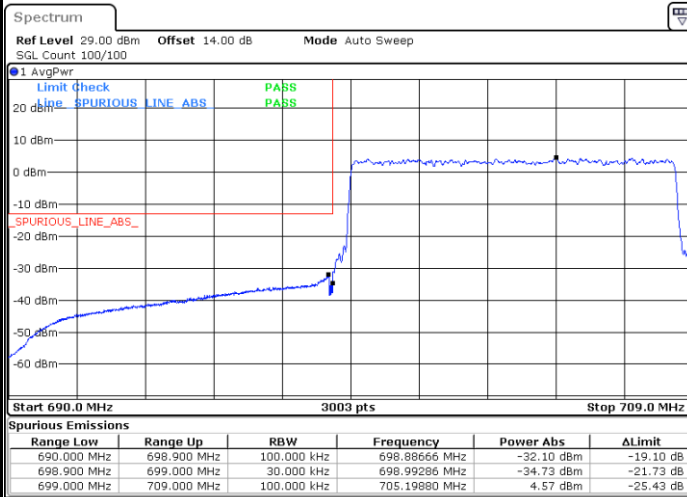

LTE Band 12 / 5MHz / 64QAM

Lowest Band Edge / 1RB

Date: 25.DEC.2021 22:49:27

Highest Band Edge / 1 RB

Date: 25.DEC.2021 22:54:27

Lowest Band Edge / Full RB

Date: 25.DEC.2021 22:48:13

Highest Band Edge / Full RB

Date: 25.DEC.2021 22:53:13

LTE Band 12 / 10MHz / QPSK

Lowest Band Edge / 1 RB

Date: 25.DEC.2021 23:30:52

Highest Band Edge / 1 RB

Date: 25.DEC.2021 23:40:53

Lowest Band Edge / Full RB

Date: 25.DEC.2021 23:27:10

Highest Band Edge / Full RB

Date: 25.DEC.2021 23:37:11

LTE Band 12 / 10MHz / 16QAM

Lowest Band Edge / 1 RB

Date: 25.DEC.2021 23:29:38

Highest Band Edge / 1 RB

Date: 25.DEC.2021 23:39:39

Lowest Band Edge / Full RB

Date: 25.DEC.2021 23:28:24

Highest Band Edge / Full RB

Date: 25.DEC.2021 23:38:25