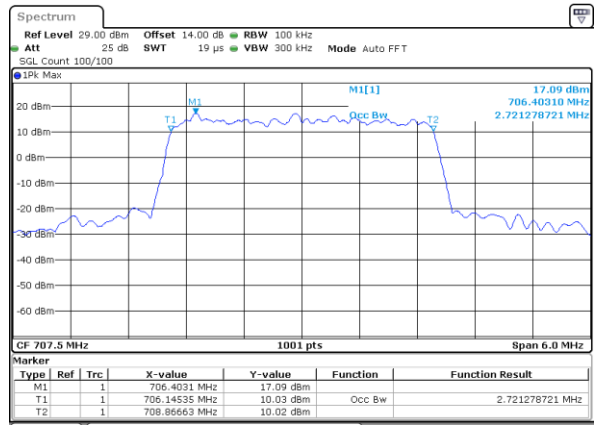

Date: 25, DEC, 2021 23:33:152

Highest Channel / 10MHz / QPSK

Date: 25, DEC, 2021 23:35:124

Highest Channel / 10MHz / 16QAM

Date: 25, DEC, 2021 23:35:135

LTE Band 12

Lowest Channel / 1.4MHz / 64QAM

Date: 26, DEC, 2021 00:20:12

Lowest Channel / 3MHz / 64QAM

Date: 25, DEC, 2021 22:13:04

Middle Channel / 1.4MHz / 64QAM

Date: 26, DEC, 2021 00:25:27

Middle Channel / 3MHz / 64QAM

Date: 25, DEC, 2021 22:41:48

Highest Channel / 1.4MHz / 64QAM

Date: 26, DEC, 2021 00:26:43

Highest Channel / 3MHz / 64QAM

Date: 25, DEC, 2021 22:43:04

LTE Band 12

Lowest Channel / 5MHz / 64QAM

Date: 25, DEC, 2021 22:46:40

Lowest Channel / 10MHz / 64QAM

Date: 25, DEC, 2021 23:42:52