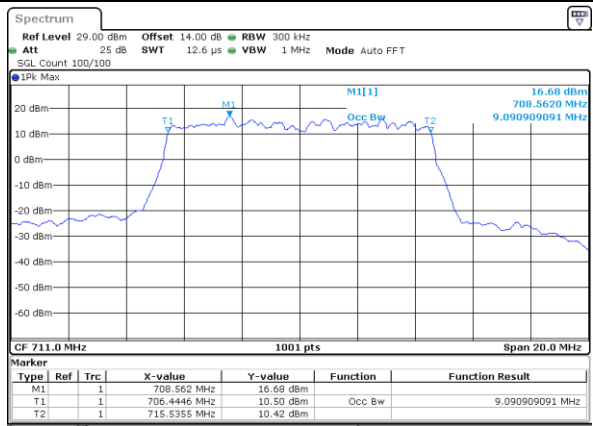

Date: 26, DEC, 2021 00:26:43

Highest Channel / 3MHz / 64QAM

Date: 25, DEC, 2021 22:43:04

LTE Band 12

Lowest Channel / 5MHz / 64QAM

Date: 25, DEC, 2021 22:46:40

Lowest Channel / 10MHz / 64QAM

Date: 25, DEC, 2021 23:42:52

Middle Channel / 5MHz / 64QAM

Date: 25, DEC, 2021 22:50:32

Middle Channel / 10MHz / 64QAM

Date: 25, DEC, 2021 23:46:36

Highest Channel / 5MHz / 64QAM

Date: 25, DEC, 2021 22:51:40

Highest Channel / 10MHz / 64QAM

Date: 25, DEC, 2021 23:47:52

Conducted Band Edge

LTE Band 12 / 1.4MHz / 16QAM

Lowest Band Edge / 1 RB

Date: 26.DEC.2021 00:03:13

Highest Band Edge / 1 RB

Date: 26.DEC.2021 00:16:13

Lowest Band Edge / Full RB

Date: 26.DEC.2021 00:01:14

Highest Band Edge / Full RB

Date: 26.DEC.2021 00:14:14

LTE Band 12 / 3MHz / QPSK

Lowest Band Edge / 1RB

Highest Band Edge / 1 RB

Lowest Band Edge / Full RB

Highest Band Edge / Full RB