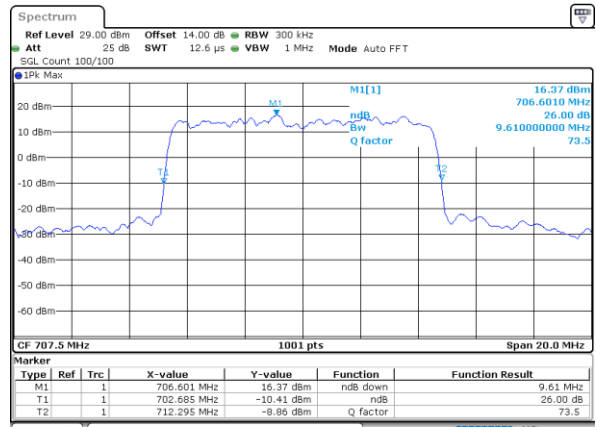

Lowest Channel / 3MHz / 64QAM

Date: 25, DEC, 2021 22:18:15

Middle Channel / 1.4MHz / 64QAM

Date: 26, DEC, 2021 00:25:38

Middle Channel / 3MHz / 64QAM

Date: 25, DEC, 2021 22:14:59

Highest Channel / 1.4MHz / 64QAM

Date: 26, DEC, 2021 00:26:54

Highest Channel / 3MHz / 64QAM

Date: 25, DEC, 2021 22:14:15

LTE Band 12

Lowest Channel / 5MHz / 64QAM

Date: 25. DEC. 2021 22:46:59

Lowest Channel / 10MHz / 64QAM

Date: 25. DEC. 2021 23:14:03

Middle Channel / 5MHz / 64QAM

Date: 25. DEC. 2021 22:50:43

Middle Channel / 10MHz / 64QAM

Date: 25. DEC. 2021 23:14:47

Highest Channel / 5MHz / 64QAM

Date: 25. DEC. 2021 22:51:59

Highest Channel / 10MHz / 64QAM

Date: 25. DEC. 2021 23:14:03

Occupied Bandwidth

Mode	LTE Band 12 : 99%OBW(MHz)											
BW	1.4MHz		3MHz		5MHz		10MHz		15MHz		20MHz	
Mod.	QPSK	16QAM	QPSK	16QAM	QPSK	16QAM	QPSK	16QAM	QPSK	16QAM	QPSK	16QAM
Lowest CH	1.09	1.09	2.71	2.71	4.51	4.49	9.03	9.07	-	-	-	-
Middle CH	1.09	1.09	2.70	2.72	4.49	4.49	9.03	9.05	-	-	-	-
Highest CH	1.09	1.09	2.72	2.70	4.50	4.50	9.09	9.05	-	-	-	-
Mode	LTE Band 12 : 99%OBW(MHz)											
BW	1.4MHz		3MHz		5MHz		10MHz		15MHz		20MHz	
Mod.	64QAM		64QAM		64QAM		64QAM		64QAM		64QAM	
Lowest CH	1.09	-	2.73	-	4.51	-	9.03	-	-	-	-	-
Middle CH	1.10	-	2.72	-	4.51	-	8.97	-	-	-	-	-
Highest CH	1.10	-	2.71	-	4.50	-	9.09	-	-	-	-	-