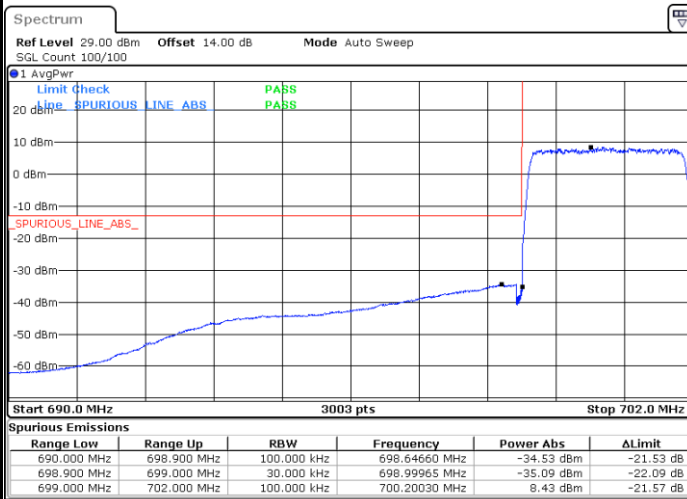

LTE Band 12 / 3MHz / 16QAM

Lowest Band Edge / 1 RB

Date: 25.DEC.2021 22:24:49

Highest Band Edge / 1 RB

Date: 25.DEC.2021 22:34:50

Lowest Band Edge / Full RB

Date: 25.DEC.2021 22:23:35

Highest Band Edge / Full RB

Date: 25.DEC.2021 22:33:36

LTE Band 12 / 3MHz / 64QAM

Lowest Band Edge / 1 RB

Date: 25.DEC.2021 22:40:43

Highest Band Edge / 1 RB

Date: 25.DEC.2021 22:45:43

Lowest Band Edge / Full RB

Date: 25.DEC.2021 22:39:29

Highest Band Edge / Full RB

Date: 25.DEC.2021 22:44:29

LTE Band 12 / 5MHz / QPSK

Lowest Band Edge / 1 RB

Highest Band Edge / 1 RB

Lowest Band Edge / Full RB

Highest Band Edge / Full RB

LTE Band 12 / 5MHz / 16QAM

Lowest Band Edge / 1RB

Date: 25.DEC.2021 23:12:10

Highest Band Edge / 1 RB

Date: 25.DEC.2021 23:23:24

Lowest Band Edge / Full RB

Date: 25.DEC.2021 23:10:56

Highest Band Edge / Full RB

Date: 25.DEC.2021 23:20:56