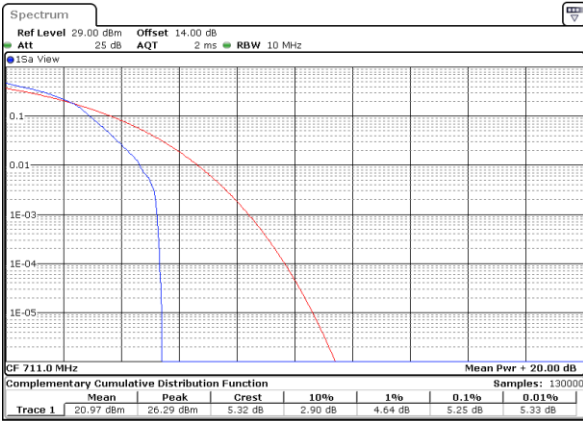

LTE Band 12 / 10MHz / 16QAM

Lowest Channel / 1RB

Date: 25. DEC. 2021 23:53:27

Lowest Channel / Full RB

Date: 25. DEC. 2021 23:53:17

Middle Channel / 1RB

Date: 25. DEC. 2021 23:53:08

Middle Channel / Full RB

Date: 25. DEC. 2021 23:53:49

Highest Channel / 1RB

Date: 25. DEC. 2021 23:54:10

Highest Channel / Full RB

Date: 25. DEC. 2021 23:53:59

LTE Band 12 / 10MHz / 64QAM

Lowest Channel / 1RB

Date: 25. DEC. 2021 23:52:17