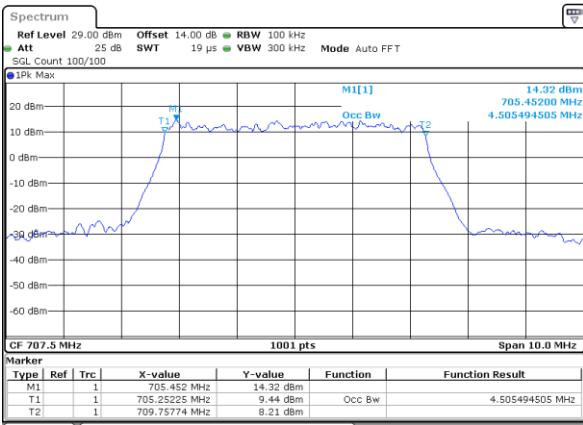

Lowest Channel / 3MHz / 64QAM

Date: 25, DEC, 2021 22:13:04

Middle Channel / 1.4MHz / 64QAM

Date: 26, DEC, 2021 00:25:27

Middle Channel / 3MHz / 64QAM

Date: 25, DEC, 2021 22:41:48

Highest Channel / 1.4MHz / 64QAM

Date: 26, DEC, 2021 00:26:43

Highest Channel / 3MHz / 64QAM

Date: 25, DEC, 2021 22:43:04

LTE Band 12

Lowest Channel / 5MHz / 64QAM

Date: 25, DEC, 2021 22:46:40

Lowest Channel / 10MHz / 64QAM

Date: 25, DEC, 2021 23:42:52

Middle Channel / 5MHz / 64QAM

Date: 25, DEC, 2021 22:50:32

Middle Channel / 10MHz / 64QAM

Date: 25, DEC, 2021 23:46:36

Highest Channel / 5MHz / 64QAM

Date: 25, DEC, 2021 22:51:40

Highest Channel / 10MHz / 64QAM

Date: 25, DEC, 2021 23:47:52

Conducted Band Edge

LTE Band 12 / 1.4MHz / 16QAM

Lowest Band Edge / 1 RB

Date: 26.DEC.2021 00:03:13

Highest Band Edge / 1 RB

Date: 26.DEC.2021 00:16:13

Lowest Band Edge / Full RB