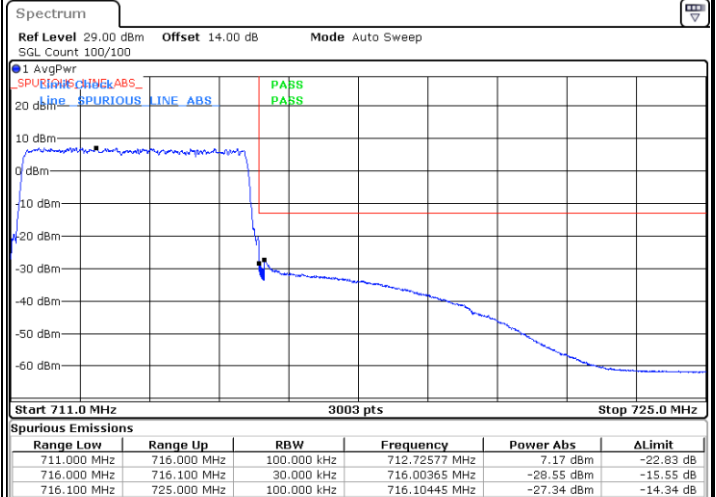

Highest Band Edge / Full RB

Date: 25.DEC.2021 22:44:29

LTE Band 12 / 5MHz / QPSK

Lowest Band Edge / 1 RB

Highest Band Edge / 1 RB

Lowest Band Edge / Full RB

Highest Band Edge / Full RB

LTE Band 12 / 5MHz / 16QAM

Lowest Band Edge / 1RB

Date: 25.DEC.2021 23:12:10

Highest Band Edge / 1 RB

Date: 25.DEC.2021 23:23:24

Lowest Band Edge / Full RB

Date: 25.DEC.2021 23:10:56

Highest Band Edge / Full RB

Date: 25.DEC.2021 23:20:56

LTE Band 12 / 5MHz / 64QAM

Lowest Band Edge / 1RB

Date: 25.DEC.2021 22:49:27

Highest Band Edge / 1 RB

Date: 25.DEC.2021 22:54:27

Lowest Band Edge / Full RB

Date: 25.DEC.2021 22:48:13

Highest Band Edge / Full RB

Date: 25.DEC.2021 22:53:13

LTE Band 12 / 10MHz / QPSK

Lowest Band Edge / 1 RB

Date: 25.DEC.2021 23:30:52

Highest Band Edge / 1 RB

Date: 25.DEC.2021 23:40:53

Lowest Band Edge / Full RB

Date: 25.DEC.2021 23:27:10