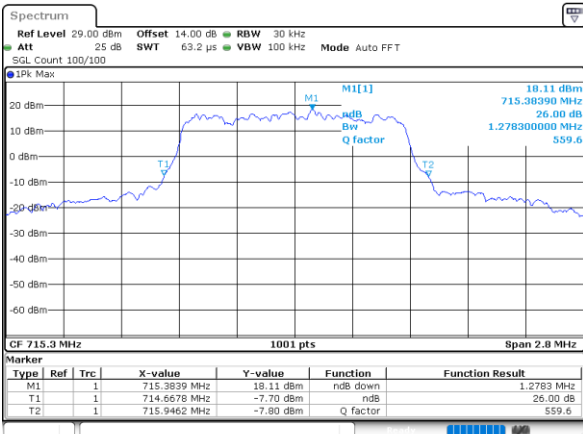

Highest Channel / Full RB

Date: 25. DEC. 2021 23:52:49

26dB Bandwidth

Mode	LTE Band 12 : 26dB BW(MHz)											
BW	1.4MHz		3MHz		5MHz		10MHz		15MHz		20MHz	
Mod.	QPSK	16QAM	QPSK	16QAM	QPSK	16QAM	QPSK	16QAM	QPSK	16QAM	QPSK	16QAM
Lowest CH	1.26	1.29	2.94	2.93	5.07	5.01	9.81	9.89	-	-	-	-
Middle CH	1.25	1.29	2.96	2.96	4.95	4.95	9.87	9.79	-	-	-	-
Highest CH	1.28	1.29	2.94	2.96	5.00	5.05	9.95	9.97	-	-	-	-
Mode	LTE Band 12 : 26dB BW(MHz)											
BW	1.4MHz		3MHz		5MHz		10MHz		15MHz		20MHz	
Mod.	64QAM		64QAM		64QAM		64QAM		64QAM		64QAM	
Lowest CH	1.28	-	2.94	-	5.05	-	9.97	-	-	-	-	-
Middle CH	1.27	-	2.94	-	5.20	-	9.61	-	-	-	-	-
Highest CH	1.31	-	2.97	-	5.10	-	9.99	-	-	-	-	-

LTE Band 12

Lowest Channel / 1.4MHz / QPSK

Date: 25. DEC. 2021 23:57:16

Lowest Channel / 1.4MHz / 16QAM

Date: 25. DEC. 2021 23:57:05

Middle Channel / 1.4MHz / QPSK

Date: 26. DEC. 2021 00:07:33

Middle Channel / 1.4MHz / 16QAM

Date: 26. DEC. 2021 00:07:44

Highest Channel / 1.4MHz / QPSK

Date: 26. DEC. 2021 00:10:16

Highest Channel / 1.4MHz / 16QAM

Date: 26. DEC. 2021 00:10:05

LTE Band 12

Lowest Channel / 3MHz / QPSK

Date: 25. DEC. 2021 22:21:07