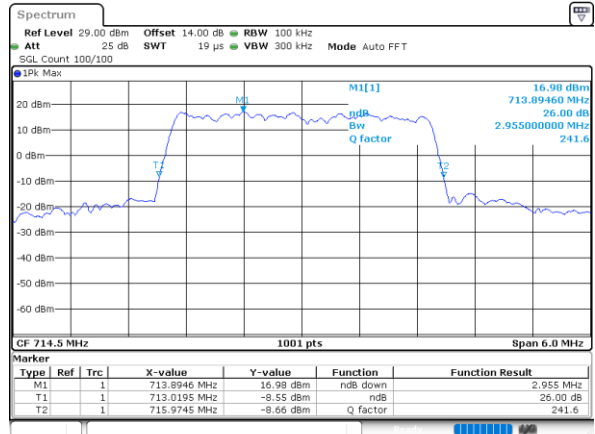

Highest Channel / 3MHz / 16QAM

Date: 25. DEC. 2021 22:30:58