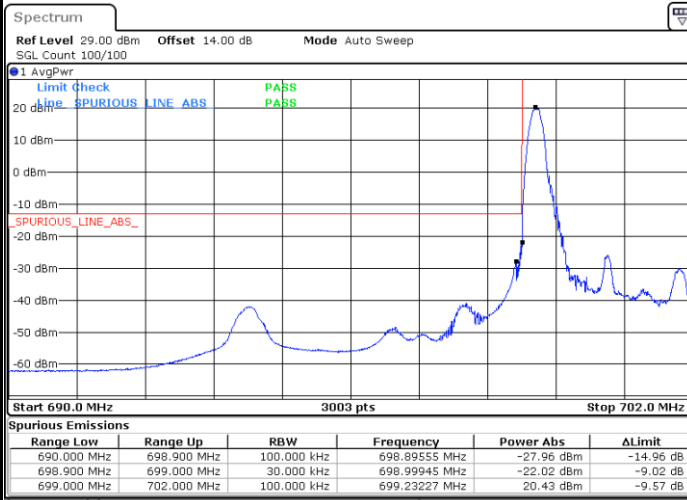

Date: 26.DEC.2021 00:01:14

Highest Band Edge / Full RB

Date: 26.DEC.2021 00:14:14

LTE Band 12 / 3MHz / QPSK

Lowest Band Edge / 1RB

Highest Band Edge / 1 RB

Lowest Band Edge / Full RB

Highest Band Edge / Full RB

LTE Band 12 / 3MHz / 16QAM

Lowest Band Edge / 1 RB

Date: 25.DEC.2021 22:24:49

Highest Band Edge / 1 RB

Date: 25.DEC.2021 22:34:50

Lowest Band Edge / Full RB

Date: 25.DEC.2021 22:23:35

Highest Band Edge / Full RB

Date: 25.DEC.2021 22:33:36

LTE Band 12 / 3MHz / 64QAM

Lowest Band Edge / 1 RB

Date: 25.DEC.2021 22:40:43

Highest Band Edge / 1 RB

Date: 25.DEC.2021 22:45:43

Lowest Band Edge / Full RB

Date: 25.DEC.2021 22:39:29

Highest Band Edge / Full RB

Date: 25.DEC.2021 22:44:29

LTE Band 12 / 5MHz / QPSK

Lowest Band Edge / 1 RB

Highest Band Edge / 1 RB

Lowest Band Edge / Full RB

Highest Band Edge / Full RB

LTE Band 12 / 5MHz / 16QAM