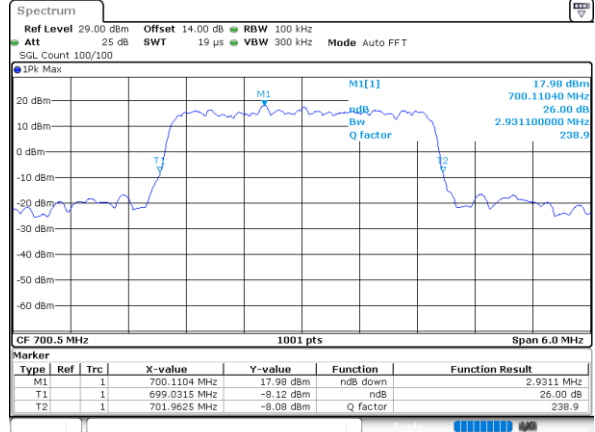

Lowest Channel / 3MHz / 16QAM

Date: 25. DEC. 2021 22:20:56