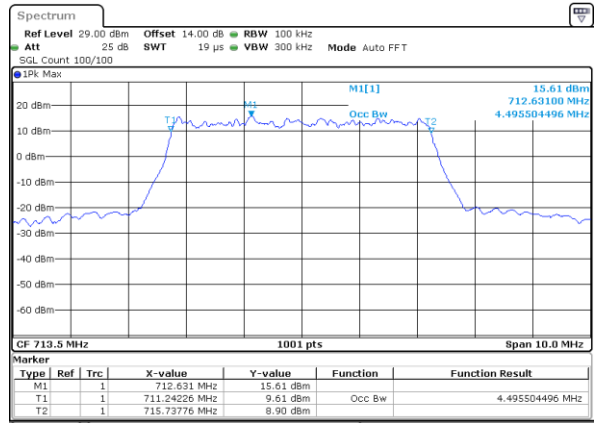

Highest Channel / 3MHz / 16QAM

Date: 25. DEC. 2021 22:30:47

LTE Band 12

Lowest Channel / 5MHz / QPSK

Date: 25. DEC. 2021 23:07:56

Lowest Channel / 5MHz / 16QAM

Date: 25. DEC. 2021 23:08:07

Middle Channel / 5MHz / QPSK

Date: 25. DEC. 2021 23:15:05

Middle Channel / 5MHz / 16QAM

Date: 25. DEC. 2021 23:15:24

Highest Channel / 5MHz / QPSK

Date: 25. DEC. 2021 23:17:56

Highest Channel / 5MHz / 16QAM

Date: 25. DEC. 2021 23:18:07

LTE Band 12

Lowest Channel / 10MHz / QPSK

Date: 25, DEC, 2021 23:25:124

Lowest Channel / 10MHz / 16QAM

Date: 25, DEC, 2021 23:25:135

Middle Channel / 10MHz / QPSK

Date: 25, DEC, 2021 23:33:03

Middle Channel / 10MHz / 16QAM

Date: 25, DEC, 2021 23:33:152

Highest Channel / 10MHz / QPSK

Date: 25, DEC, 2021 23:35:124

Highest Channel / 10MHz / 16QAM

Date: 25, DEC, 2021 23:35:135

LTE Band 12

Lowest Channel / 1.4MHz / 64QAM

Date: 26, DEC, 2021 00:20:12