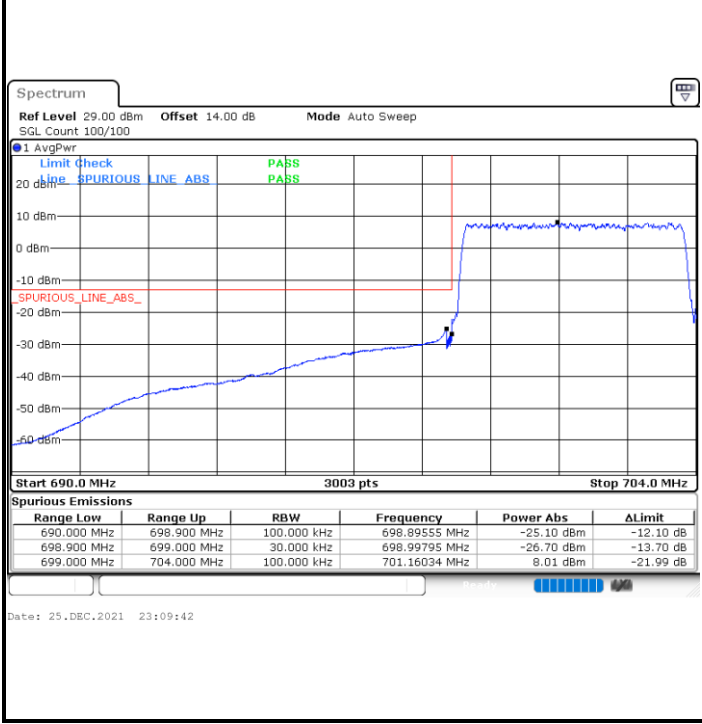

Date: 25.DEC.2021 22:33:36

LTE Band 12 / 3MHz / 64QAM

Lowest Band Edge / 1 RB

Date: 25.DEC.2021 22:40:43

Highest Band Edge / 1 RB

Date: 25.DEC.2021 22:45:43

Lowest Band Edge / Full RB

Date: 25.DEC.2021 22:39:29

Highest Band Edge / Full RB

Date: 25.DEC.2021 22:44:29

LTE Band 12 / 5MHz / QPSK

Lowest Band Edge / 1 RB

Highest Band Edge / 1 RB

Lowest Band Edge / Full RB

Highest Band Edge / Full RB

LTE Band 12 / 5MHz / 16QAM

Lowest Band Edge / 1RB

Date: 25.DEC.2021 23:12:10

Highest Band Edge / 1 RB

Date: 25.DEC.2021 23:23:24

Lowest Band Edge / Full RB

Date: 25.DEC.2021 23:10:56

Highest Band Edge / Full RB

Date: 25.DEC.2021 23:20:56

LTE Band 12 / 5MHz / 64QAM

Lowest Band Edge / 1RB

Date: 25.DEC.2021 22:49:27

Highest Band Edge / 1 RB

Date: 25.DEC.2021 22:54:27

Lowest Band Edge / Full RB

Date: 25.DEC.2021 22:48:13

Highest Band Edge / Full RB