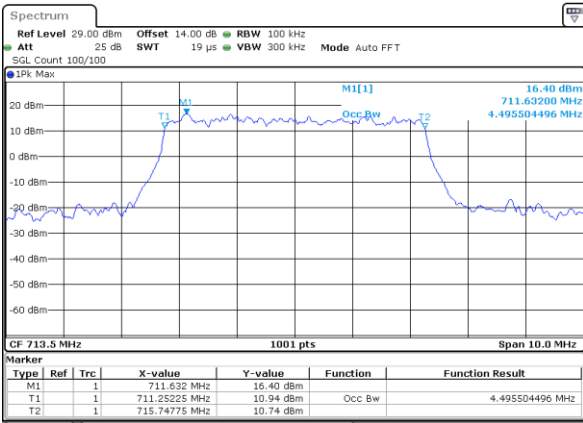

Highest Channel / 3MHz / 16QAM

Date: 25. DEC. 2021 22:30:47

LTE Band 12

Lowest Channel / 5MHz / QPSK

Date: 25. DEC. 2021 23:07:56

Lowest Channel / 5MHz / 16QAM

Date: 25. DEC. 2021 23:08:07

Middle Channel / 5MHz / QPSK

Date: 25. DEC. 2021 23:15:05

Middle Channel / 5MHz / 16QAM

Date: 25. DEC. 2021 23:15:24

Highest Channel / 5MHz / QPSK

Date: 25. DEC. 2021 23:17:56

Highest Channel / 5MHz / 16QAM

Date: 25. DEC. 2021 23:18:07