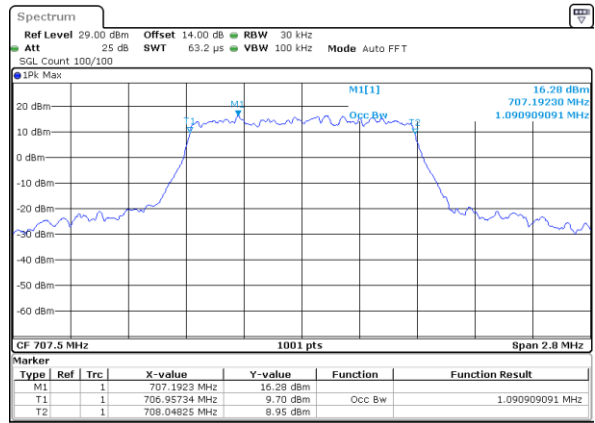

Date: 25. DEC. 2021 23:14:03

Occupied Bandwidth

Mode	LTE Band 12 : 99%OBW(MHz)											
BW	1.4MHz		3MHz		5MHz		10MHz		15MHz		20MHz	
Mod.	QPSK	16QAM	QPSK	16QAM	QPSK	16QAM	QPSK	16QAM	QPSK	16QAM	QPSK	16QAM
Lowest CH	1.09	1.09	2.71	2.71	4.51	4.49	9.03	9.07	-	-	-	-
Middle CH	1.09	1.09	2.70	2.72	4.49	4.49	9.03	9.05	-	-	-	-
Highest CH	1.09	1.09	2.72	2.70	4.50	4.50	9.09	9.05	-	-	-	-
Mode	LTE Band 12 : 99%OBW(MHz)											
BW	1.4MHz		3MHz		5MHz		10MHz		15MHz		20MHz	
Mod.	64QAM		64QAM		64QAM		64QAM		64QAM		64QAM	
Lowest CH	1.09	-	2.73	-	4.51	-	9.03	-	-	-	-	-
Middle CH	1.10	-	2.72	-	4.51	-	8.97	-	-	-	-	-
Highest CH	1.10	-	2.71	-	4.50	-	9.09	-	-	-	-	-

LTE Band 12

Lowest Channel / 1.4MHz / QPSK

Date: 25. DEC. 2021 23:56:43

Lowest Channel / 1.4MHz / 16QAM

Date: 25. DEC. 2021 23:56:54

Middle Channel / 1.4MHz / QPSK

Date: 26. DEC. 2021 00:07:22

Middle Channel / 1.4MHz / 16QAM

Date: 26. DEC. 2021 00:07:11

Highest Channel / 1.4MHz / QPSK

Date: 26. DEC. 2021 00:09:44

Highest Channel / 1.4MHz / 16QAM

Date: 26. DEC. 2021 00:09:55

LTE Band 12

Lowest Channel / 3MHz / QPSK

Date: 25. DEC. 2021 22:20:34