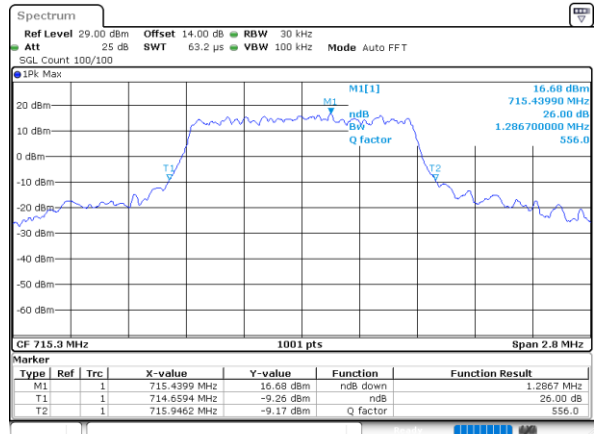

Highest Channel / Full RB

Date: 25. DEC. 2021 23:52:49

26dB Bandwidth

Mode	LTE Band 12 : 26dB BW(MHz)											
BW	1.4MHz		3MHz		5MHz		10MHz		15MHz		20MHz	
Mod.	QPSK	16QAM	QPSK	16QAM	QPSK	16QAM	QPSK	16QAM	QPSK	16QAM	QPSK	16QAM
Lowest CH	1.26	1.29	2.94	2.93	5.07	5.01	9.81	9.89	-	-	-	-
Middle CH	1.25	1.29	2.96	2.96	4.95	4.95	9.87	9.79	-	-	-	-
Highest CH	1.28	1.29	2.94	2.96	5.00	5.05	9.95	9.97	-	-	-	-
Mode	LTE Band 12 : 26dB BW(MHz)											
BW	1.4MHz		3MHz		5MHz		10MHz		15MHz		20MHz	
Mod.	64QAM		64QAM		64QAM		64QAM		64QAM		64QAM	
Lowest CH	1.28	-	2.94	-	5.05	-	9.97	-	-	-	-	-
Middle CH	1.27	-	2.94	-	5.20	-	9.61	-	-	-	-	-
Highest CH	1.31	-	2.97	-	5.10	-	9.99	-	-	-	-	-

LTE Band 12

Lowest Channel / 1.4MHz / QPSK

Date: 25. DEC. 2021 23:57:16

Lowest Channel / 1.4MHz / 16QAM

Date: 25. DEC. 2021 23:57:05

Middle Channel / 1.4MHz / QPSK

Date: 26. DEC. 2021 00:07:33

Middle Channel / 1.4MHz / 16QAM

Date: 26. DEC. 2021 00:07:44

Highest Channel / 1.4MHz / QPSK

Date: 26. DEC. 2021 00:10:16

Highest Channel / 1.4MHz / 16QAM

Date: 26. DEC. 2021 00:10:05

LTE Band 12

Lowest Channel / 3MHz / QPSK

Date: 25. DEC. 2021 22:21:07