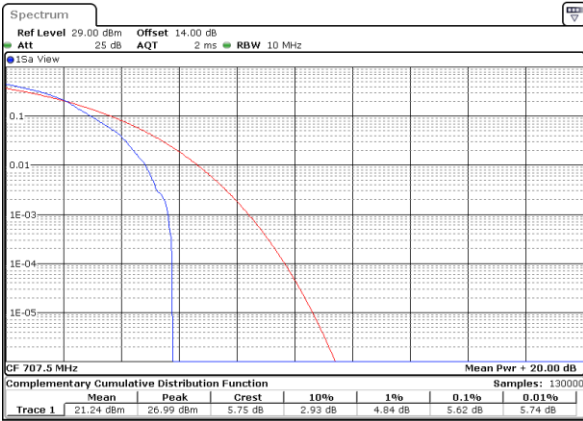

LTE Band 12 / 10MHz / 16QAM

Lowest Channel / 1RB

Date: 25. DEC. 2021 23:53:27

Lowest Channel / Full RB

Date: 25. DEC. 2021 23:53:17

Middle Channel / 1RB

Date: 25. DEC. 2021 23:53:08

Middle Channel / Full RB

Date: 25. DEC. 2021 23:53:49

Highest Channel / 1RB

Date: 25. DEC. 2021 23:54:10

Highest Channel / Full RB

Date: 25. DEC. 2021 23:53:59

LTE Band 12 / 10MHz / 64QAM

Lowest Channel / 1RB

Date: 25. DEC. 2021 23:52:17