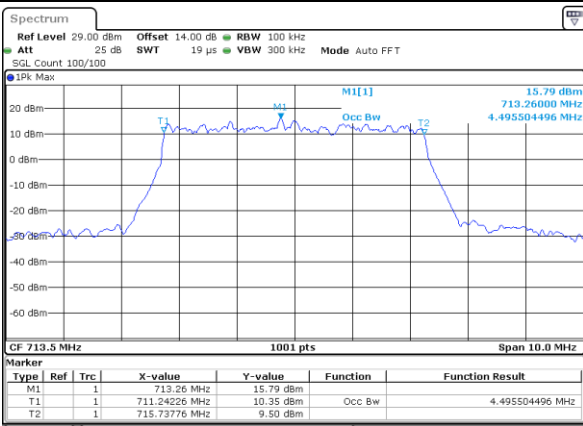

Date: 26, DEC, 2021 00:26:43

Highest Channel / 3MHz / 64QAM

Date: 25, DEC, 2021 22:43:04

LTE Band 12

Lowest Channel / 5MHz / 64QAM

Date: 25, DEC, 2021 22:46:40

Lowest Channel / 10MHz / 64QAM

Date: 25, DEC, 2021 23:42:52

Middle Channel / 5MHz / 64QAM

Date: 25, DEC, 2021 22:50:32

Middle Channel / 10MHz / 64QAM

Date: 25, DEC, 2021 23:46:36

Highest Channel / 5MHz / 64QAM

Date: 25, DEC, 2021 22:51:40

Highest Channel / 10MHz / 64QAM

Date: 25, DEC, 2021 23:47:52

Conducted Band Edge

LTE Band 12 / 1.4MHz / 16QAM

Lowest Band Edge / 1 RB

Date: 26.DEC.2021 00:03:13

Highest Band Edge / 1 RB

Date: 26.DEC.2021 00:16:13

Lowest Band Edge / Full RB

Date: 26.DEC.2021 00:01:14

Highest Band Edge / Full RB

Date: 26.DEC.2021 00:14:14

LTE Band 12 / 3MHz / QPSK

Lowest Band Edge / 1RB

Highest Band Edge / 1 RB

Lowest Band Edge / Full RB

Highest Band Edge / Full RB