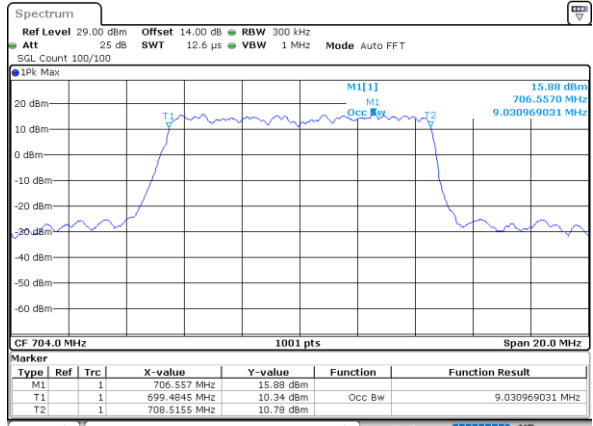

Lowest Channel / 3MHz / 64QAM

Date: 25, DEC, 2021 22:13:04

Middle Channel / 1.4MHz / 64QAM

Date: 26, DEC, 2021 00:25:27

Middle Channel / 3MHz / 64QAM

Date: 25, DEC, 2021 22:41:48

Highest Channel / 1.4MHz / 64QAM

Date: 26, DEC, 2021 00:26:43

Highest Channel / 3MHz / 64QAM

Date: 25, DEC, 2021 22:43:04

LTE Band 12

Lowest Channel / 5MHz / 64QAM

Date: 25, DEC, 2021 22:46:40

Lowest Channel / 10MHz / 64QAM

Date: 25, DEC, 2021 23:42:52

Middle Channel / 5MHz / 64QAM

Date: 25, DEC, 2021 22:50:32

Middle Channel / 10MHz / 64QAM

Date: 25, DEC, 2021 23:46:36

Highest Channel / 5MHz / 64QAM

Date: 25, DEC, 2021 22:51:40

Highest Channel / 10MHz / 64QAM

Date: 25, DEC, 2021 23:47:52

Conducted Band Edge

LTE Band 12 / 1.4MHz / 16QAM

Lowest Band Edge / 1 RB

Date: 26.DEC.2021 00:03:13

Highest Band Edge / 1 RB

Date: 26.DEC.2021 00:16:13

Lowest Band Edge / Full RB