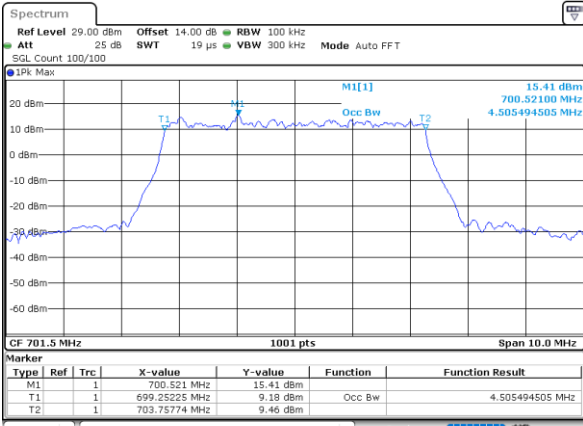

Lowest Channel / 3MHz / 64QAM

Date: 25, DEC, 2021 22:13:04

Middle Channel / 1.4MHz / 64QAM

Date: 26, DEC, 2021 00:25:27

Middle Channel / 3MHz / 64QAM

Date: 25, DEC, 2021 22:41:48

Highest Channel / 1.4MHz / 64QAM

Date: 26, DEC, 2021 00:26:43

Highest Channel / 3MHz / 64QAM

Date: 25, DEC, 2021 22:43:04

LTE Band 12

Lowest Channel / 5MHz / 64QAM

Date: 25, DEC, 2021 22:46:40

Lowest Channel / 10MHz / 64QAM

Date: 25, DEC, 2021 23:42:52

Middle Channel / 5MHz / 64QAM

Date: 25, DEC, 2021 22:50:32

Middle Channel / 10MHz / 64QAM

Date: 25, DEC, 2021 23:46:36

Highest Channel / 5MHz / 64QAM

Date: 25, DEC, 2021 22:51:40

Highest Channel / 10MHz / 64QAM

Date: 25, DEC, 2021 23:47:52

Conducted Band Edge

LTE Band 12 / 1.4MHz / 16QAM

Lowest Band Edge / 1 RB

Date: 26.DEC.2021 00:03:13

Highest Band Edge / 1 RB

Date: 26.DEC.2021 00:16:13

Lowest Band Edge / Full RB