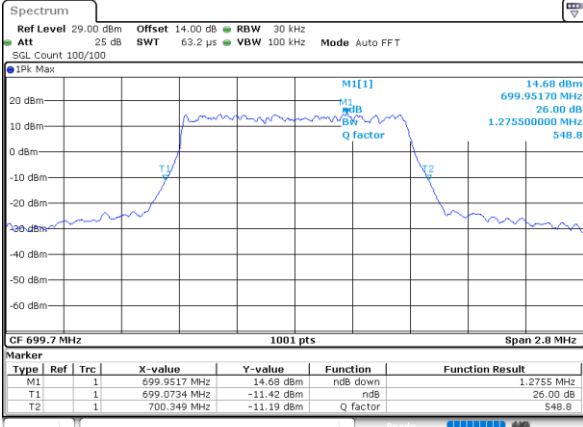

Date: 25. DEC. 2021 23:33:25

Highest Channel / 10MHz / QPSK

Date: 25. DEC. 2021 23:35:57

Highest Channel / 10MHz / 16QAM

Date: 25. DEC. 2021 23:35:16

LTE Band 12

Lowest Channel / 1.4MHz / 64QAM

Date: 26, DEC, 2021 00:20:23

Lowest Channel / 3MHz / 64QAM

Date: 25, DEC, 2021 22:18:15

Middle Channel / 1.4MHz / 64QAM

Date: 26, DEC, 2021 00:25:38

Middle Channel / 3MHz / 64QAM

Date: 25, DEC, 2021 22:14:59

Highest Channel / 1.4MHz / 64QAM