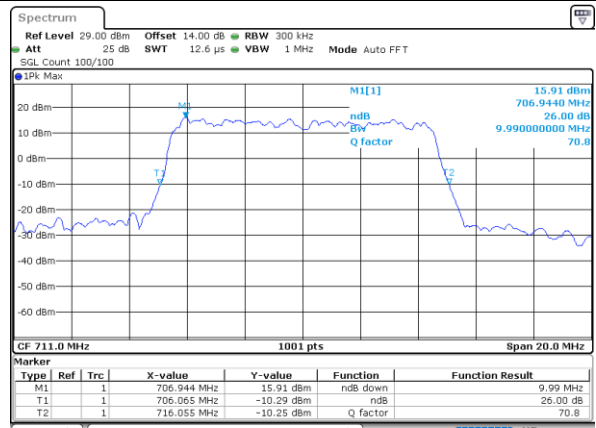

Date: 26, DEC, 2021 00:26:54

Highest Channel / 3MHz / 64QAM

Date: 25, DEC, 2021 22:14:15

LTE Band 12

Lowest Channel / 5MHz / 64QAM

Date: 25. DEC. 2021 22:46:59

Lowest Channel / 10MHz / 64QAM

Date: 25. DEC. 2021 23:14:03

Middle Channel / 5MHz / 64QAM

Date: 25. DEC. 2021 22:50:43

Middle Channel / 10MHz / 64QAM

Date: 25. DEC. 2021 23:14:47

Highest Channel / 5MHz / 64QAM

Date: 25. DEC. 2021 22:51:59

Highest Channel / 10MHz / 64QAM

Date: 25. DEC. 2021 23:14:03

Occupied Bandwidth

Mode	LTE Band 12 : 99%OBW(MHz)											
BW	1.4MHz		3MHz		5MHz		10MHz		15MHz		20MHz	
Mod.	QPSK	16QAM	QPSK	16QAM	QPSK	16QAM	QPSK	16QAM	QPSK	16QAM	QPSK	16QAM
Lowest CH	1.09	1.09	2.71	2.71	4.51	4.49	9.03	9.07	-	-	-	-
Middle CH	1.09	1.09	2.70	2.72	4.49	4.49	9.03	9.05	-	-	-	-
Highest CH	1.09	1.09	2.72	2.70	4.50	4.50	9.09	9.05	-	-	-	-
Mode	LTE Band 12 : 99%OBW(MHz)											
BW	1.4MHz		3MHz		5MHz		10MHz		15MHz		20MHz	
Mod.	64QAM		64QAM		64QAM		64QAM		64QAM		64QAM	
Lowest CH	1.09	-	2.73	-	4.51	-	9.03	-	-	-	-	-
Middle CH	1.10	-	2.72	-	4.51	-	8.97	-	-	-	-	-
Highest CH	1.10	-	2.71	-	4.50	-	9.09	-	-	-	-	-