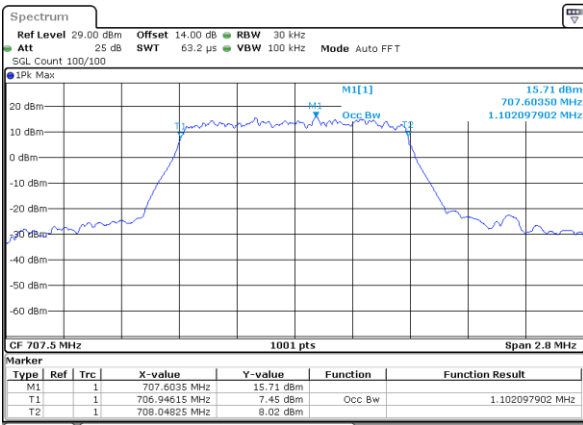

LTE Band 12

Lowest Channel / 10MHz / QPSK

Date: 25, DEC, 2021 23:25:124

Lowest Channel / 10MHz / 16QAM

Date: 25, DEC, 2021 23:25:135

Middle Channel / 10MHz / QPSK

Date: 25, DEC, 2021 23:33:03

Middle Channel / 10MHz / 16QAM

Date: 25, DEC, 2021 23:33:152

Highest Channel / 10MHz / QPSK

Date: 25, DEC, 2021 23:35:124

Highest Channel / 10MHz / 16QAM

Date: 25, DEC, 2021 23:35:135

LTE Band 12

Lowest Channel / 1.4MHz / 64QAM

Date: 26, DEC, 2021 00:20:12

Lowest Channel / 3MHz / 64QAM

Date: 25, DEC, 2021 22:13:04

Middle Channel / 1.4MHz / 64QAM

Date: 26, DEC, 2021 00:25:27

Middle Channel / 3MHz / 64QAM

Date: 25, DEC, 2021 22:41:48

Highest Channel / 1.4MHz / 64QAM

Date: 26, DEC, 2021 00:26:43

Highest Channel / 3MHz / 64QAM

Date: 25, DEC, 2021 22:43:04

LTE Band 12

Lowest Channel / 5MHz / 64QAM

Date: 25, DEC, 2021 22:46:40

Lowest Channel / 10MHz / 64QAM

Date: 25, DEC, 2021 23:42:52