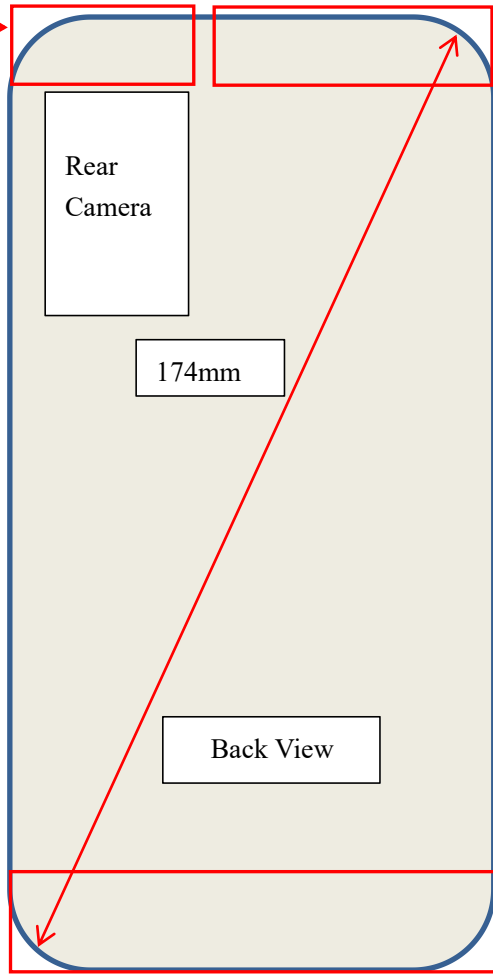

ANT3
GPS/2.4G+5G WIFI/BT

ANT2
3G: WCDMA B1/2/4/5/8 DRX
4G:LTE B2/3/4/5/7/12/14/20/29/30/66 DRX

ANT1
3G: WCDMA B1/2/4/5/8 TX/RX
4G:LTE B2/3/4/5/7/12/14/20/29/30/66 TX/RX

1、Ant1

Band		Average Gain		Maximum Gain	
		TX	RX	TX	RX
WCDMA	WCDMAB1	-6.4dBi	-8.35dBi	-3.14dBi	-3.24dBi
	WCDMAB2	-5.17dBi	-6.59dBi	-1.5dBi	-2.36dBi
	WCDMAB4	-4.64dBi	-8.35dBi	0.14dBi	-3.27dBi
	WCDMAB5	-7.4dBi	-8.07dBi	-2.56dBi	-3.87dBi
	WCDMAB8	-8.83dBi	-10.99dBi	-4.87Bi	-6.56dBi
LTE	Band 2	-5.17dBi	-6.59dBi	-1.5dBi	-2.36dBi
	Band 3	-4.66dBi	-4.59dBi	0.16dBi	-0.94dBi
	Band 4	-4.67dBi	-7.64dBi	-0.02dBi	-2.95dBi
	Band 5	-7.57dBi	-8.07dBi	-3.15dBi	-4.12dBi
	Band 7	-8.01dBi	-9.61dBi	-2.36dBi	-4.17dBi
	Band 12	-6.63dBi	-6.72dBi	-1.42dBi	-1.55dBi
	Band 14	-7.24dBi	-6.99dBi	-1.88dBi	-1.51dBi
	Band 20	-7.57dBi	-7.22dBi	-3.15dBi	-1.97dBi
	Band 29	/	-6.72dBi	/	-1.55dBi
	Band 30	-5.16dBi	-5.51dBi	-0.24dBi	0.25dBi
Band 66	-4.67dBi	-7.64dBi	-0.02dBi	-2.95dBi	

2、Ant2

Band		Average Gain		Maximum Gain	
		TX	RX	TX	RX
WCDMA	WCDMAB1	/	-3.6dBi	/	-0.1dBi
	WCDMAB2	/	-3.8dBi	/	-1.0dBi
	WCDMAB4	/	-3.6dBi	/	-0.1dBi
	WCDMAB5	/	-13.4dBi	/	-9.7dBi
	WCDMAB8	/	-8.0dBi	/	-4.5dBi
LTE	Band 2	/	-3.8dBi	/	-1.0dBi
	Band 3	/	-5.9dBi	/	-3.5dBi
	Band 4	/	-3.6dBi	/	-0.1dBi
	Band 5	/	-13.4dBi	/	-9.7dBi
	Band 7	/	-4.3dBi	/	-1.1dBi
	Band 12	/	-9.0dBi	/	-6.1dBi
	Band 14	/	-9.2dBi	/	-6.2dBi
	Band 20	/	-8.4dBi	/	-5.2dBi
	Band 29	/	-9.4dBi	/	-6.6dBi
	Band 30	/	-5.0dBi	/	-1.1dBi
Band 66	/	-3.4dBi	/	0.2dBi	