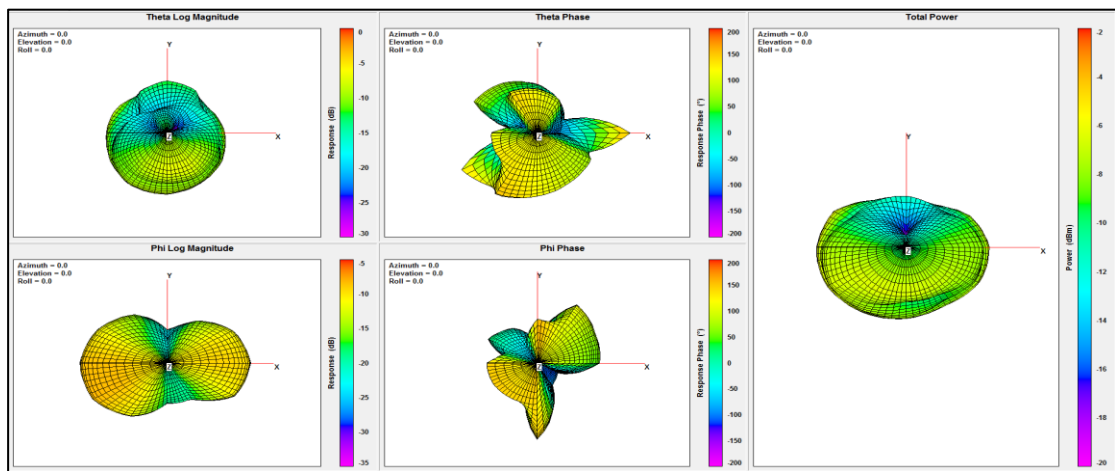

d. GPS/BT/WiFi Antenna

6. Model number of the antenna

- a. Main Antenna
  RX-U380-MAIN-TXX
- b. Div Antenna
  RX-U380-DIV-TXX
- c. GPS/BT/WiFi Antenna
  RX-U380-3IN1-TXX

7. Antenna return loss

- a. Main Antenna