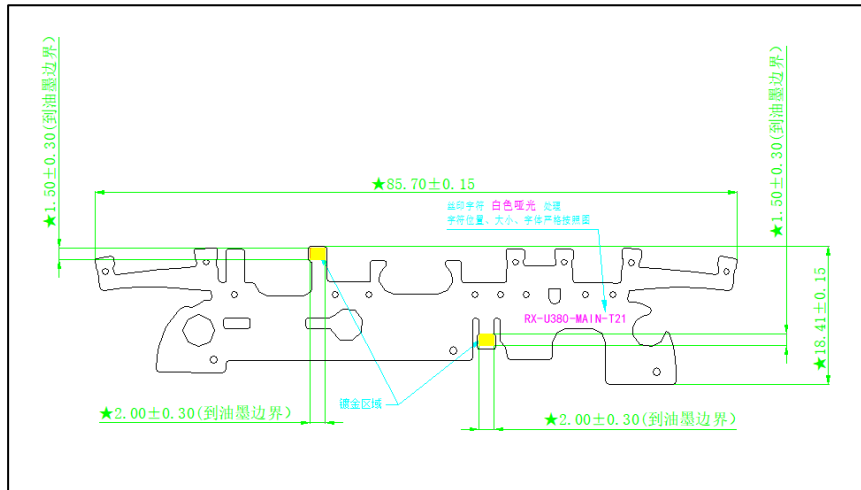

Anritsu MT8000A

Anritsu MT8821C

2. Antenna Location

3. Antenna Pattern

4. Antenna Passive Efficiency

a. Main Antenna

MAIN	Band	Average Gain	Maximum Gain
WCDMA	Band 1	-0.24	0.38
	Band 2	-0.32	0.24
	Band 4	-0.98	-0.33
	Band 5	-4.00	-3.57
	Band 8	-4.63	-3.43
LTE	Band 2	-0.32	0.24
	Band 3	-1.39	-0.72
	Band 4	-0.98	-0.33
	Band 5	-4.00	-3.57
	Band 7	-1.78	0.42
	Band 12	-2.94	-2.55
	Band 14	-3.36	-3.30
	Band 20	-3.74	-3.57
	Band 30	-1.46	-1.22
	Band 66	-1.17	-0.25