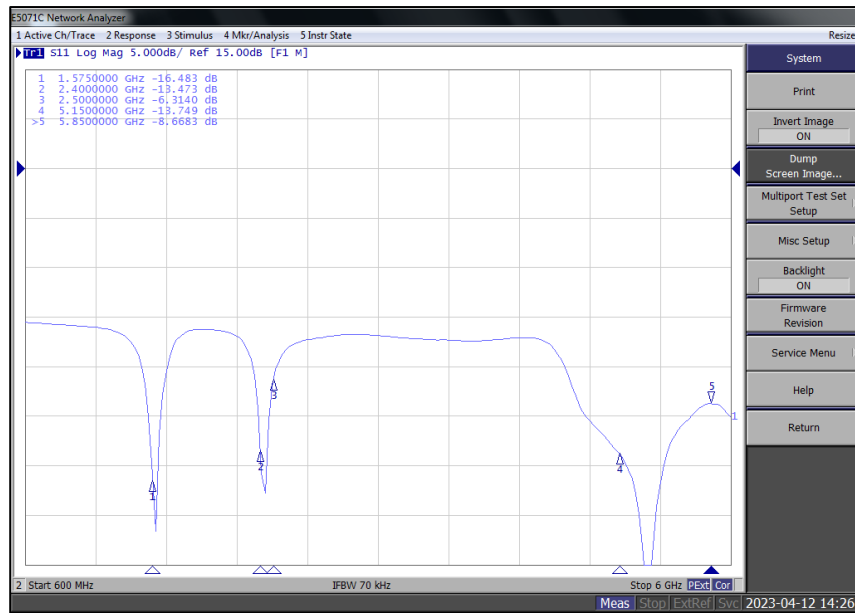

8.Address

Kunshan Innwave Communication Technology Co., Ltd.
12a, No.1500 Zuchongzhi Road, Pudong New Area, Shanghai
www.innwave.cn

Thank You !