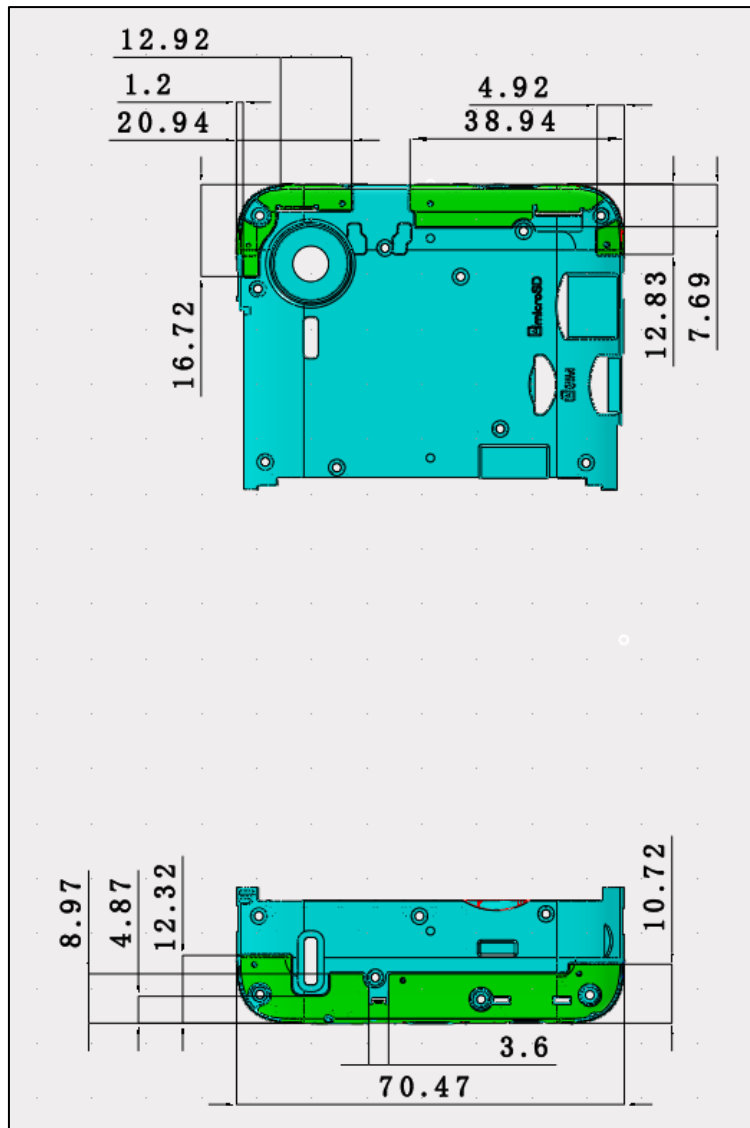

Anritsu MT8000A

Anritsu MT8821C

2. Antenna Location

3. Antenna Pattern

4. Antenna Passive Efficiency

a. Main Antenna

MAIN	Band	Average Gain	Maximum Gain
WCDMA	Band 1	-0.24	0.38
	Band 2	-0.32	0.24
	Band 4	-0.98	-0.33
	Band 5	-4.00	-3.57
	Band 8	-4.63	-3.43
LTE	Band 2	-0.32	0.24
	Band 3	-1.39	-0.72
	Band 4	-0.98	-0.33
	Band 5	-4.00	-3.57
	Band 7	-1.78	0.42
	Band 12	-2.94	-2.55
	Band 14	-3.36	-3.30
	Band 20	-3.74	-3.57
	Band 30	-1.46	-1.22
	Band 66	-1.17	-0.25