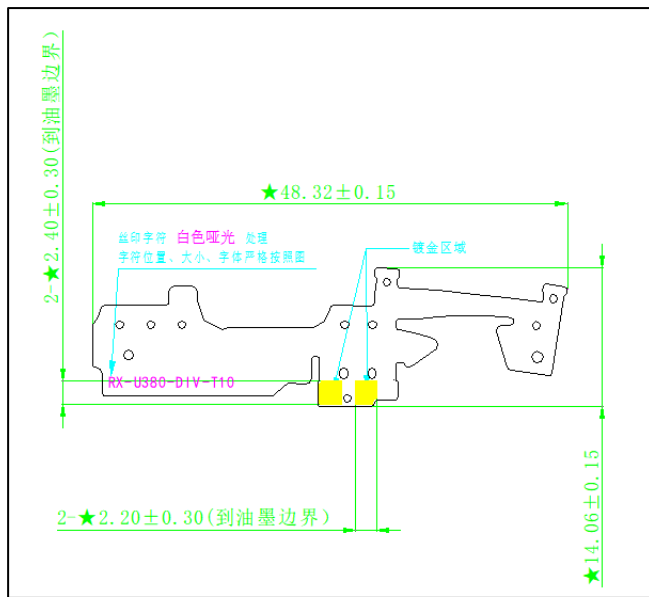

Anritsu MT8000A

Anritsu MT8821C

2. Antenna Location

3. Antenna Pattern

4. Antenna Passive Efficiency

a. Main Antenna

MAIN	Band	Average Gain	Maximum Gain
WCDMA	Band 1	-0.24	0.38
	Band 2	-0.32	0.24
	Band 4	-0.98	-0.33
	Band 5	-4.00	-3.57
	Band 8	-4.63	-3.43
LTE	Band 2	-0.32	0.24
	Band 3	-1.39	-0.72
	Band 4	-0.98	-0.33
	Band 5	-4.00	-3.57
	Band 7	-1.78	0.42
	Band 12	-2.94	-2.55
	Band 14	-3.36	-3.30
	Band 20	-3.74	-3.57
	Band 30	-1.46	-1.22
	Band 66	-1.17	-0.25