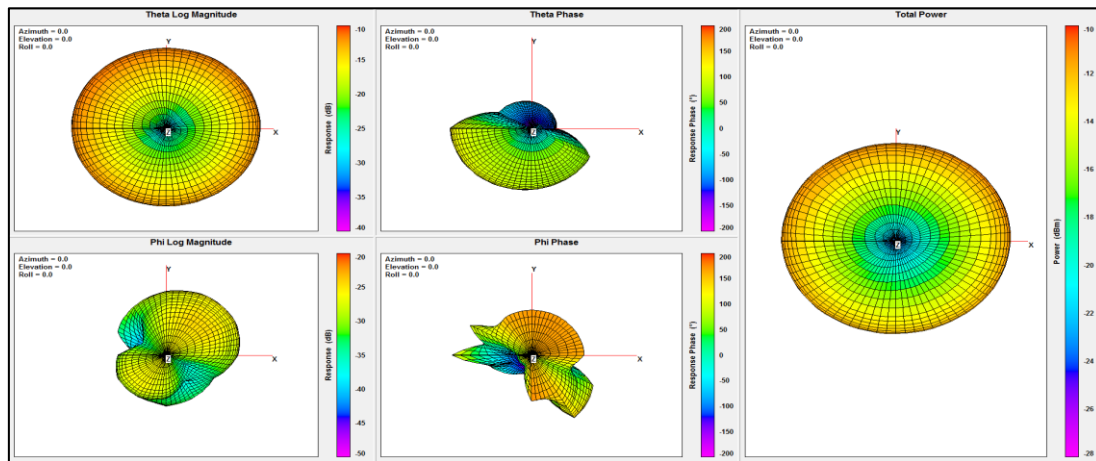

c. GPS/BT/WiFi Antenna

GPS&WIFI	Band	Average Gain	Maximum Gain
GPS	L1 1575.5	1.08	1.09
WIFI	2.4Ghz-2.5Ghz	-0.45	0.26
	5.15Ghz-5.85Ghz	-1.48	-0.25
BT	2.4Ghz-2.5Ghz	-0.45	0.26

5. Simple Antenna Pattern Plot

a. Main Antenna

c. Div Antenna