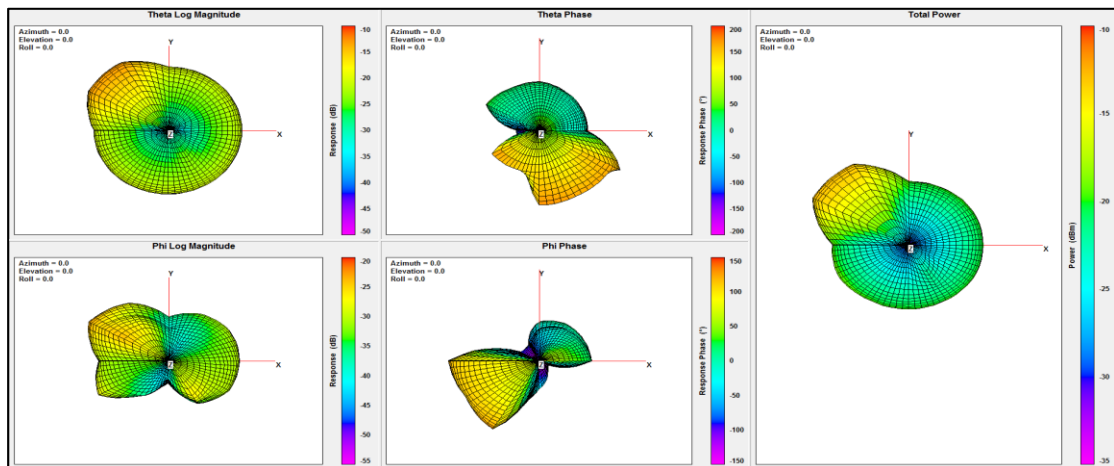

c. GPS/BT/WiFi Antenna

GPS&WIFI	Band	Average Gain	Maximum Gain
GPS	L1 1575.5	1.08	1.09
WIFI	2.4Ghz-2.5Ghz	-0.45	0.26
	5.15Ghz-5.85Ghz	-1.48	-0.25
BT	2.4Ghz-2.5Ghz	-0.45	0.26

5. Simple Antenna Pattern Plot

a. Main Antenna

c. Div Antenna