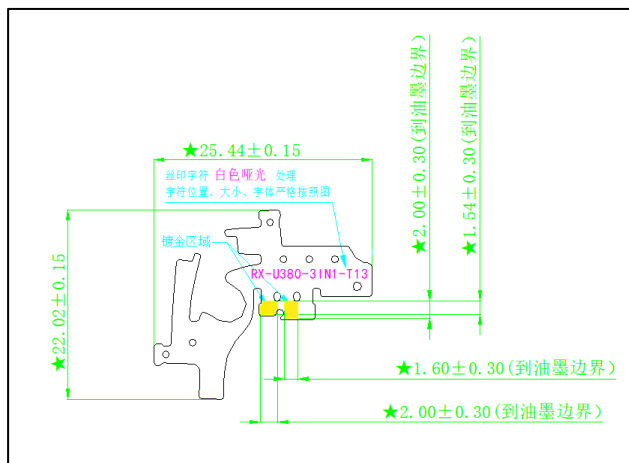

Anritsu MT8000A

Anritsu MT8821C

2. Antenna Location

3. Antenna Pattern

4. Antenna Passive Efficiency

a. Main Antenna

MAIN	Band	Average Gain	Maximum Gain
WCDMA	Band 1	-0.24	0.38
	Band 2	-0.32	0.24
	Band 4	-0.98	-0.33
	Band 5	-4.00	-3.57
	Band 8	-4.63	-3.43
LTE	Band 2	-0.32	0.24
	Band 3	-1.39	-0.72
	Band 4	-0.98	-0.33
	Band 5	-4.00	-3.57
	Band 7	-1.78	0.42
	Band 12	-2.94	-2.55
	Band 14	-3.36	-3.30
	Band 20	-3.74	-3.57
	Band 30	-1.46	-1.22
	Band 66	-1.17	-0.25