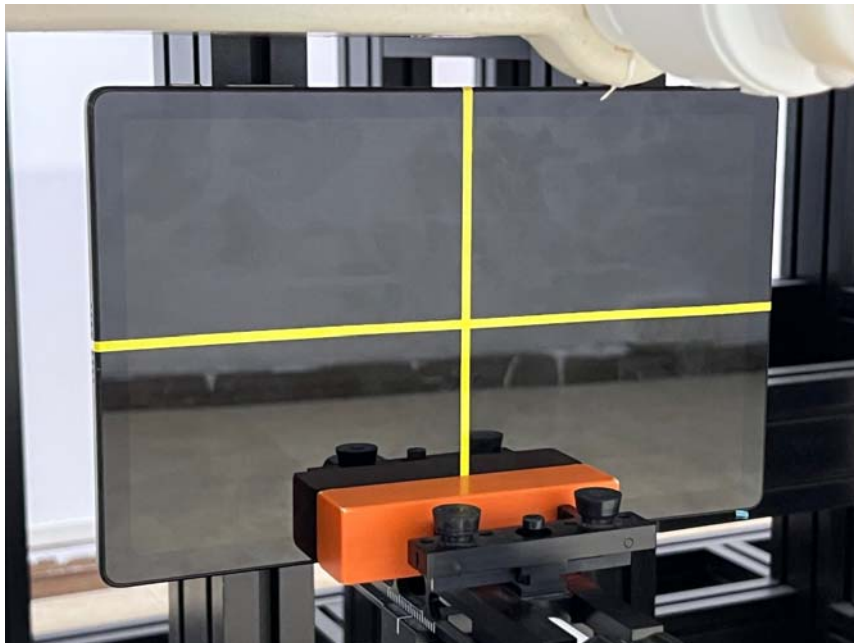

## Annex B Test Setup Photos

➤ Test Setup Photos for Sensor on

Bottom Surface (Test Distance 0mm)

Edge 1 (Test Distance 0mm)

➤ Test Setup Photos for Sensor off

Bottom Surface (Test Distance 15mm)

Edge 1 (Test Distance 18mm)