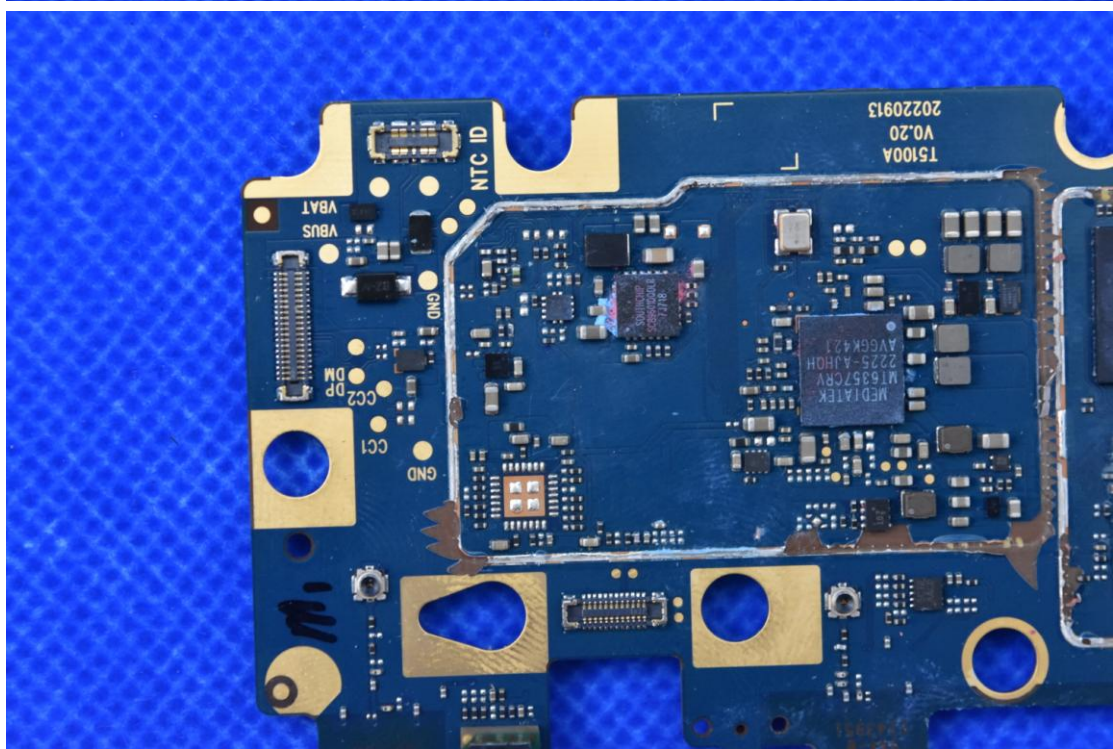

FCC ID: XD6T5100A, IC:29438-T5100A

Internal Photos

1. EUT uncover view

2. Antenna view