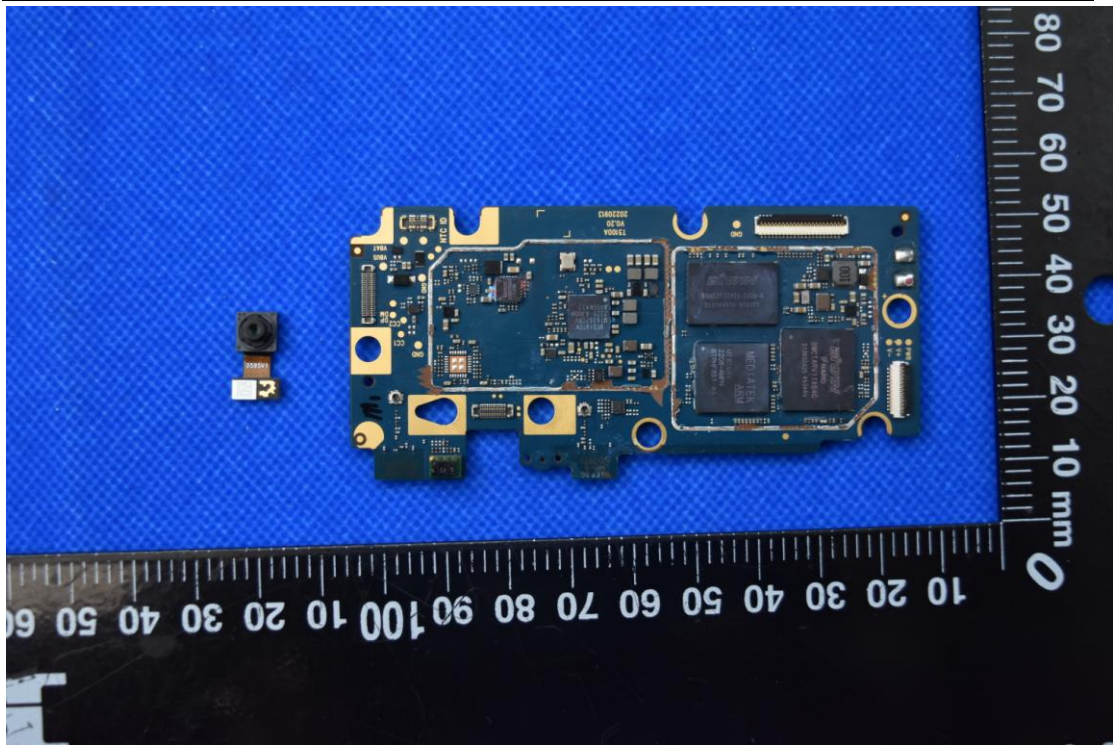

FCC ID: XD6T5100A, IC:29438-T5100A

Internal Photos

1. EUT uncover view

2. Antenna view