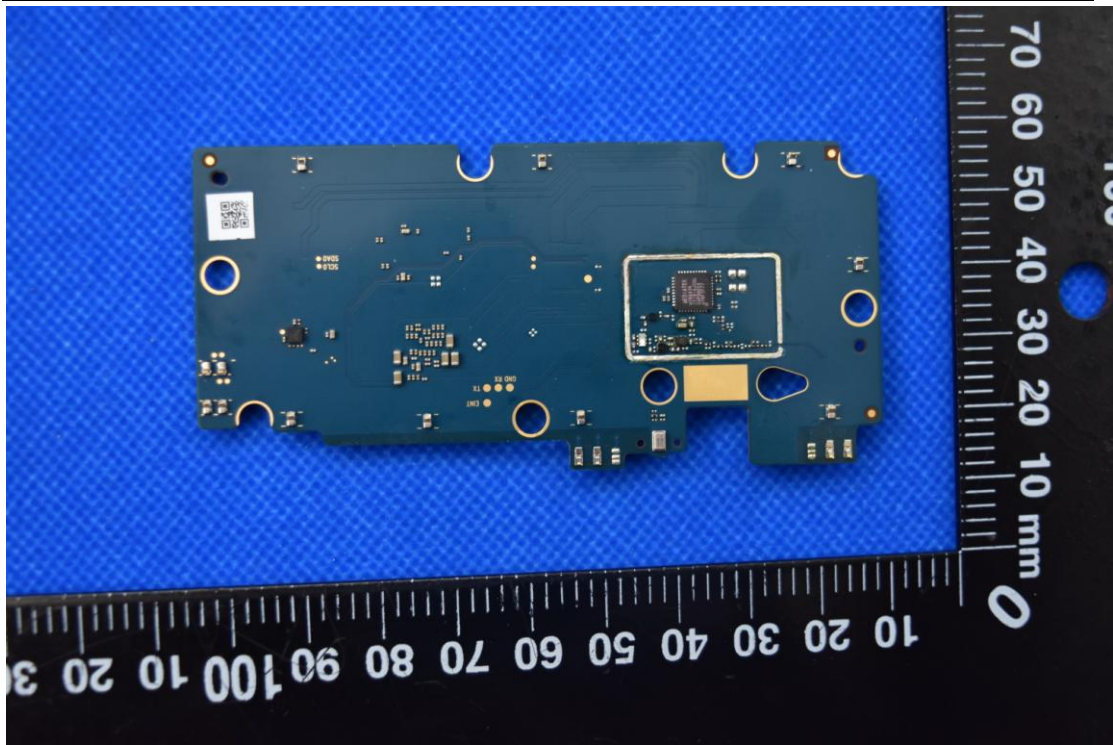

FCC ID: XD6T5100A, IC:29438-T5100A

Internal Photos

1. EUT uncover view

2. Antenna view