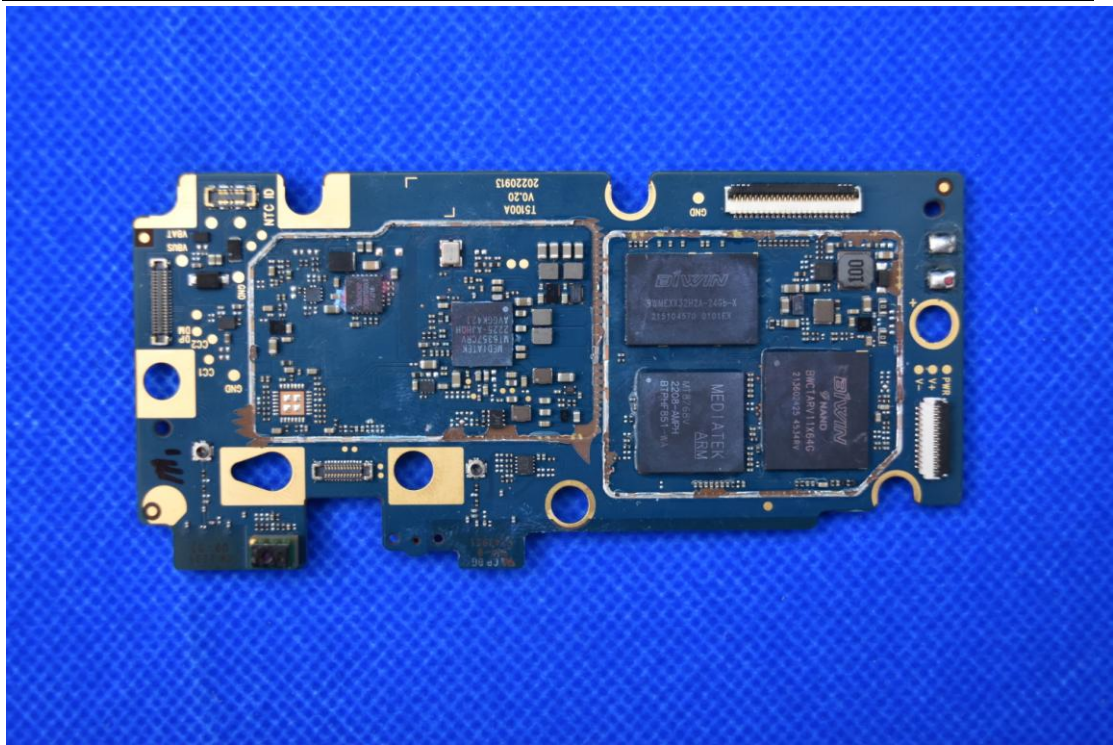

FCC ID: XD6T5100A, IC:29438-T5100A

Internal Photos

1. EUT uncover view

2. Antenna view