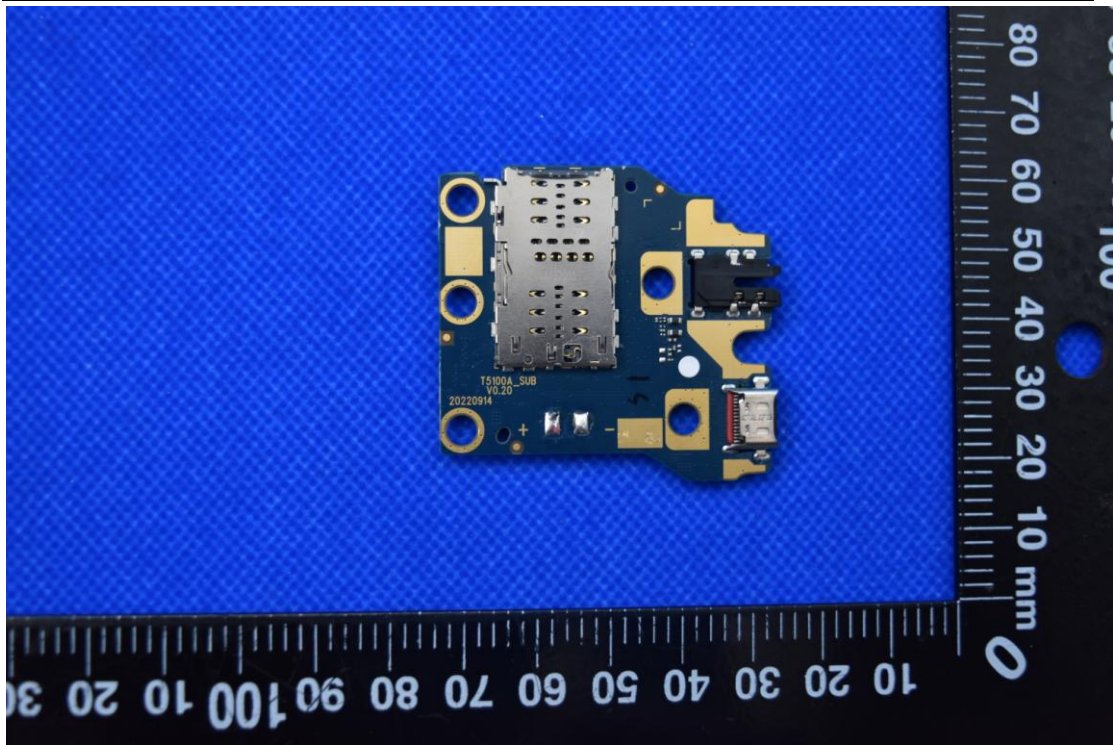

FCC ID: XD6T5100A, IC:29438-T5100A

Internal Photos

1. EUT uncover view

2. Antenna view