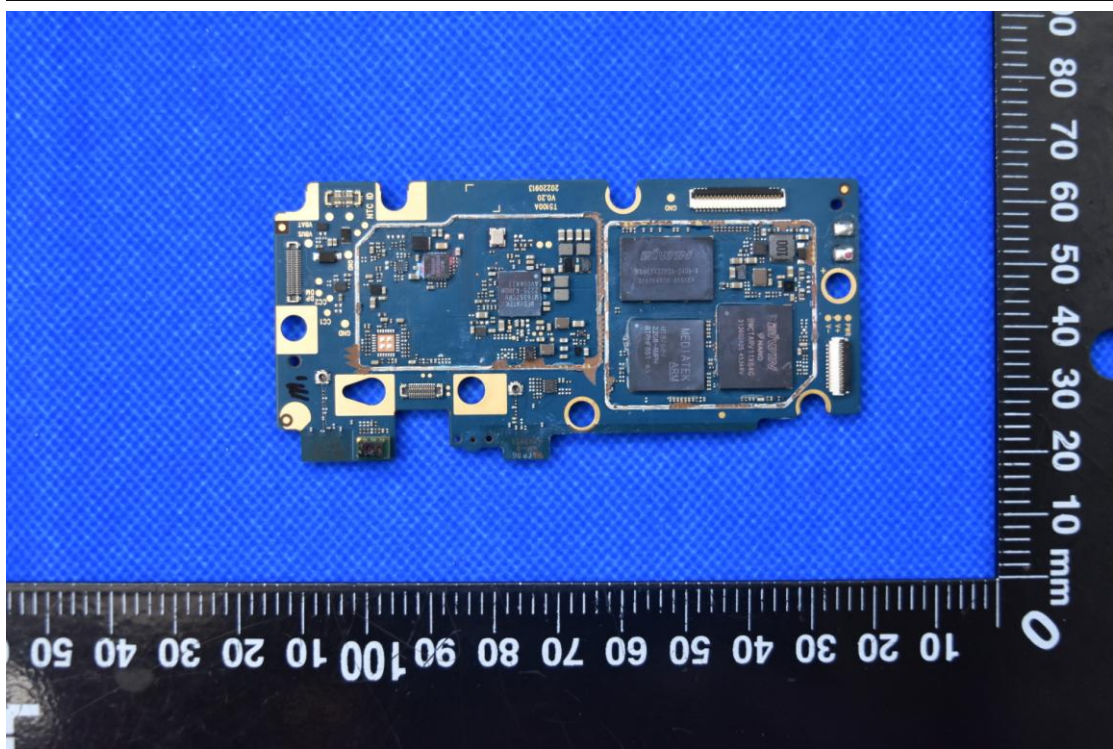

FCC ID: XD6T5100A, IC:29438-T5100A

Internal Photos

1. EUT uncover view

2. Antenna view