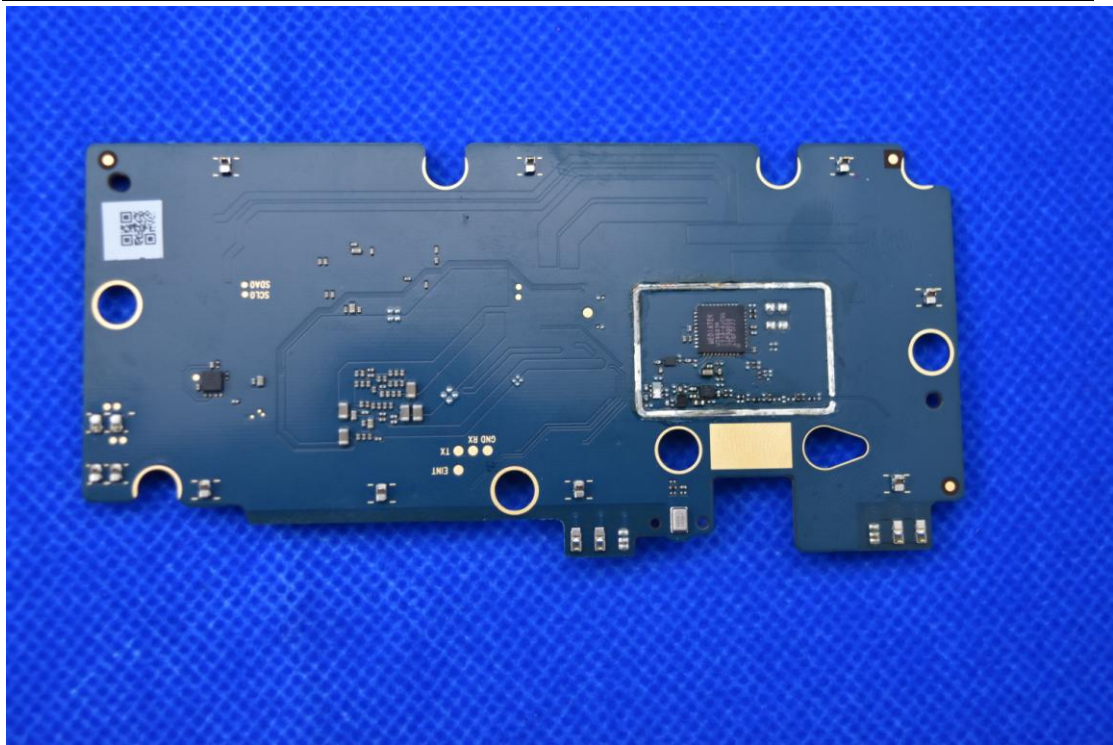

FCC ID: XD6T5100A, IC:29438-T5100A

Internal Photos

1. EUT uncover view

2. Antenna view