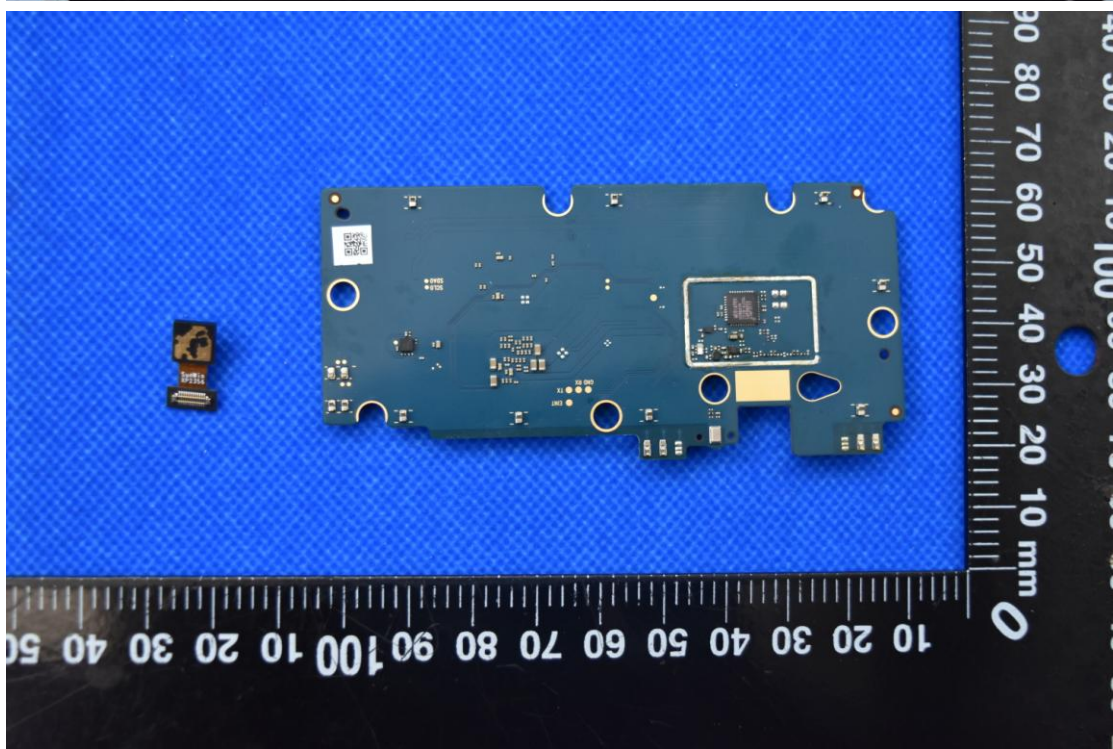

FCC ID: XD6T5100A, IC:29438-T5100A

Internal Photos

1. EUT uncover view

2. Antenna view