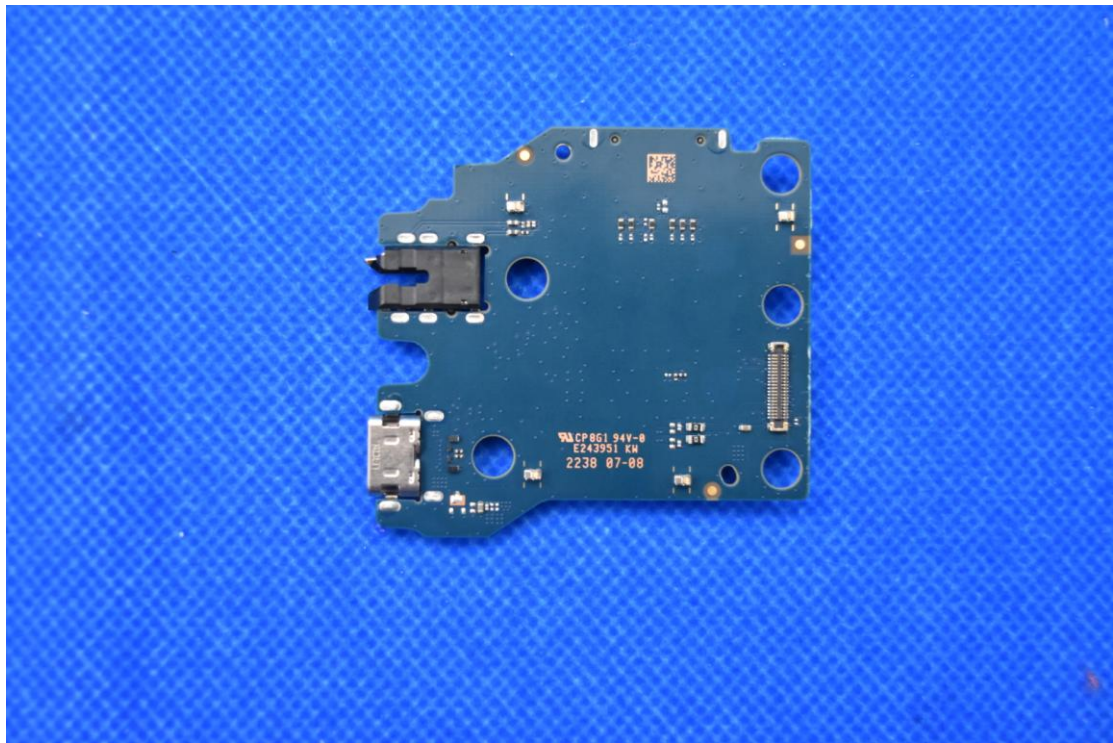

FCC ID: XD6T5100A, IC:29438-T5100A

Internal Photos

1. EUT uncover view

2. Antenna view