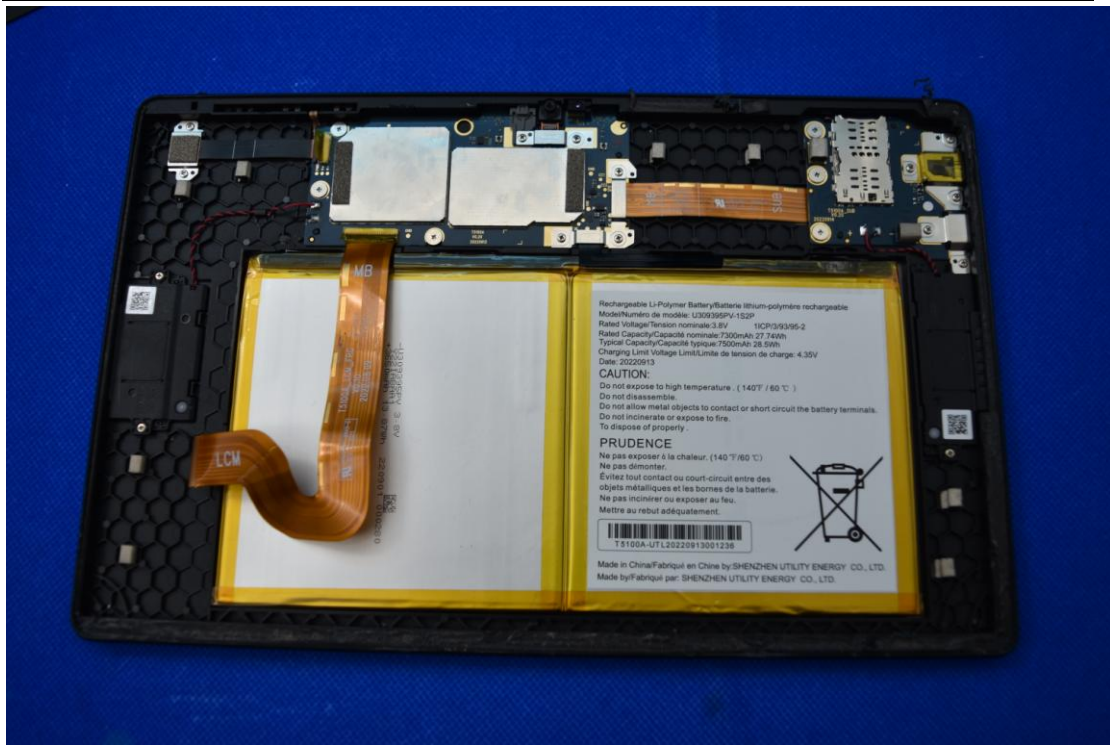

FCC ID: XD6T5100A, IC:29438-T5100A

Internal Photos

1. EUT uncover view

2. Antenna view