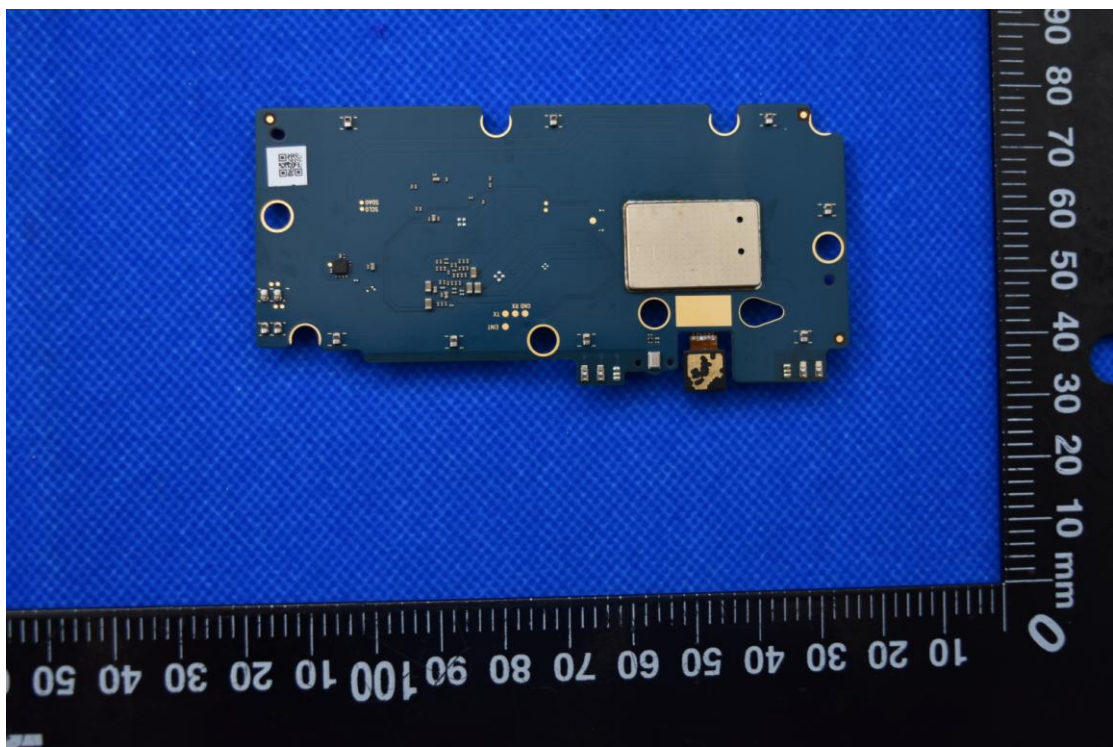

FCC ID: XD6T5100A, IC:29438-T5100A

Internal Photos

1. EUT uncover view

2. Antenna view