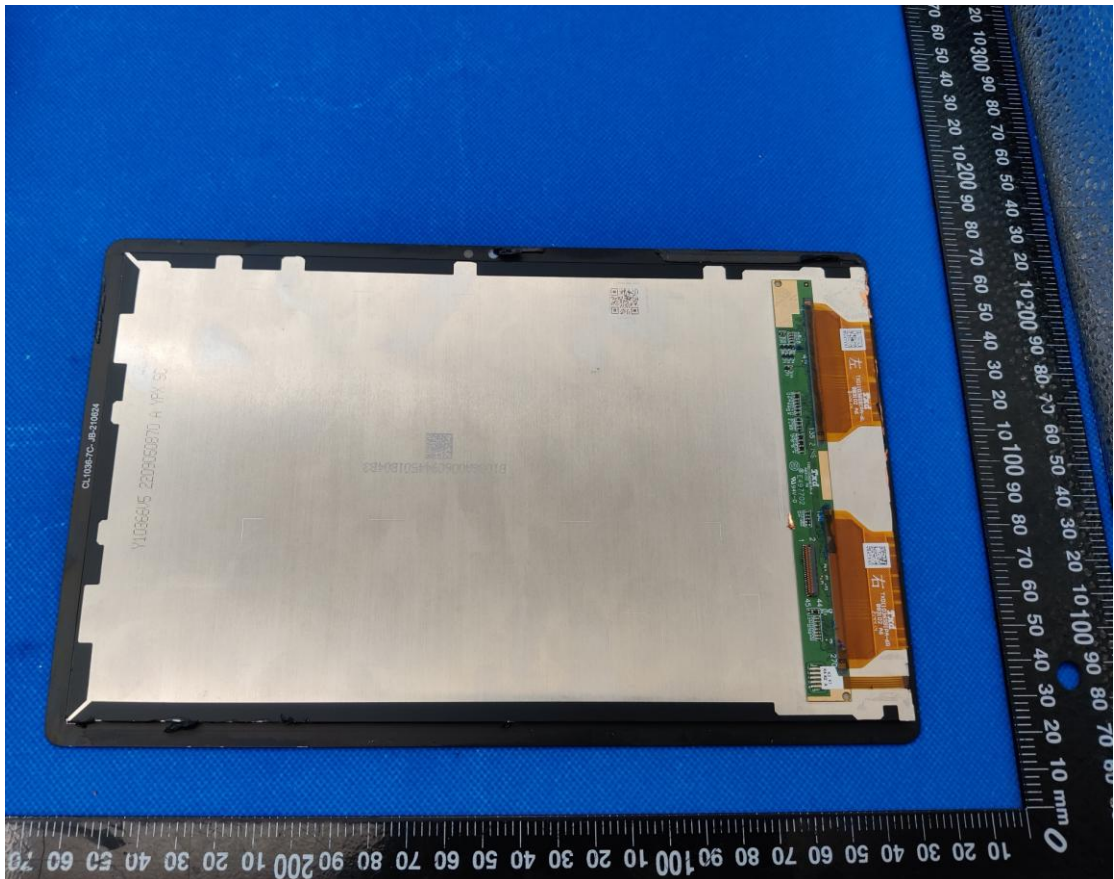

FCC ID: XD6T5100A, IC:29438-T5100A

Internal Photos

1. EUT uncover view

2. Antenna view