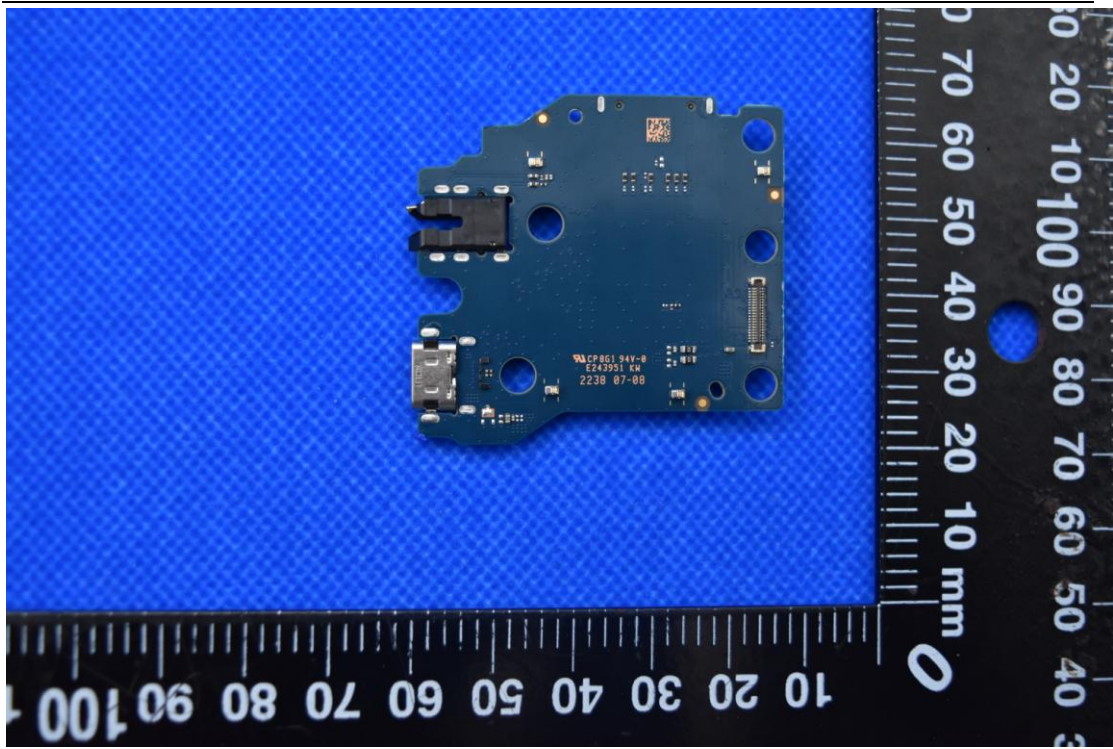

FCC ID: XD6T5100A, IC:29438-T5100A

Internal Photos

1. EUT uncover view

2. Antenna view