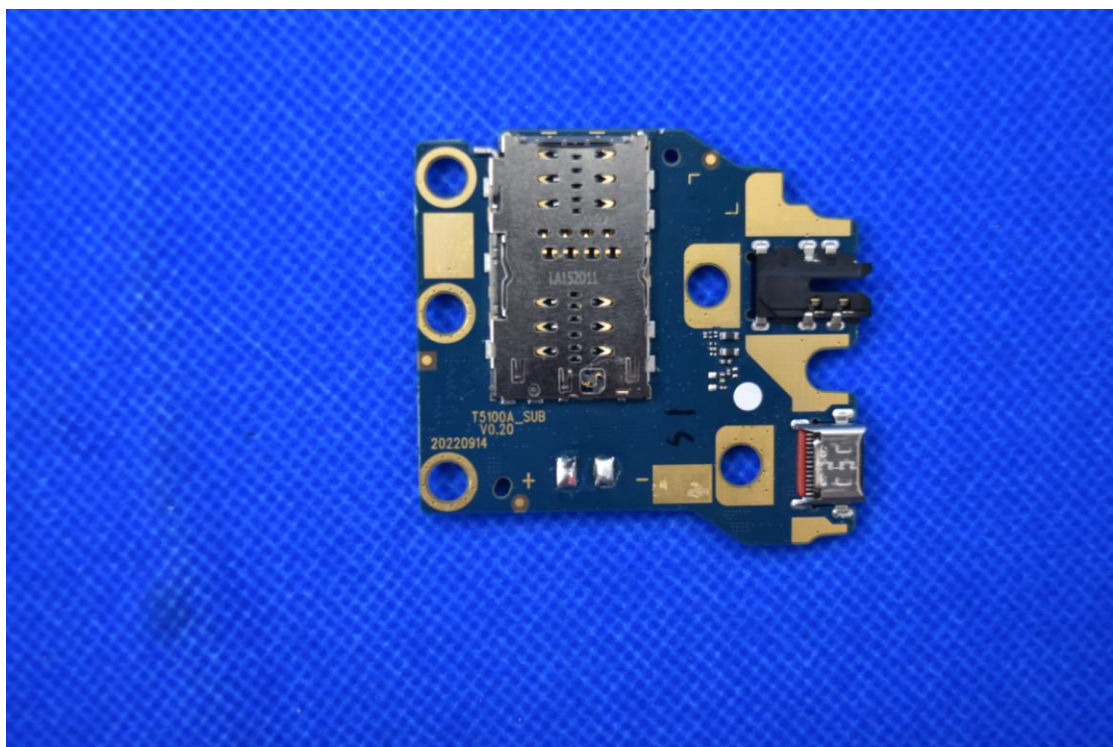

FCC ID: XD6T5100A, IC:29438-T5100A

Internal Photos

1. EUT uncover view

2. Antenna view