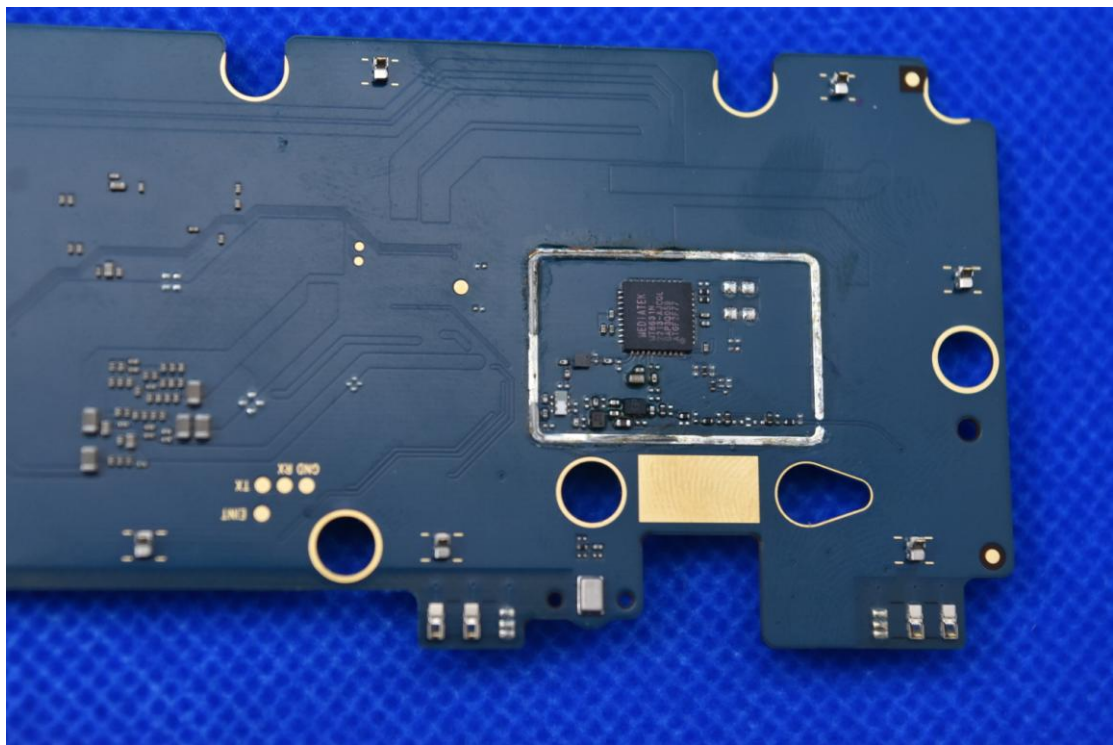

FCC ID: XD6T5100A, IC:29438-T5100A

Internal Photos

1. EUT uncover view

2. Antenna view