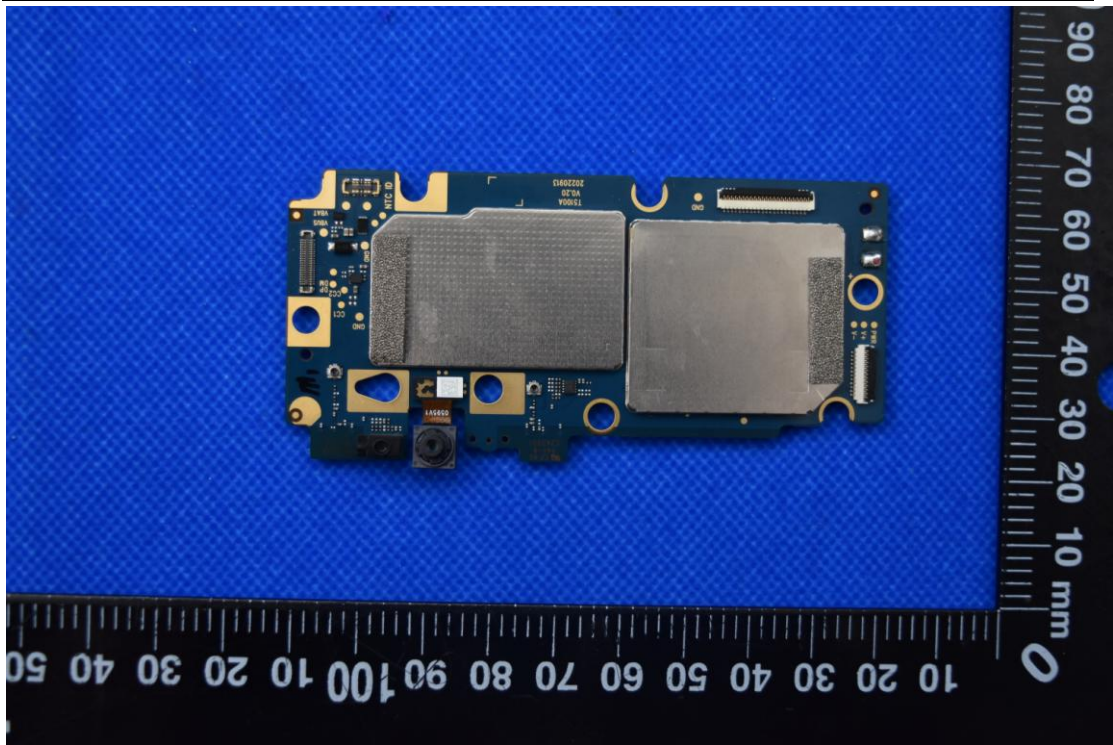

FCC ID: XD6T5100A, IC:29438-T5100A

Internal Photos

1. EUT uncover view

2. Antenna view