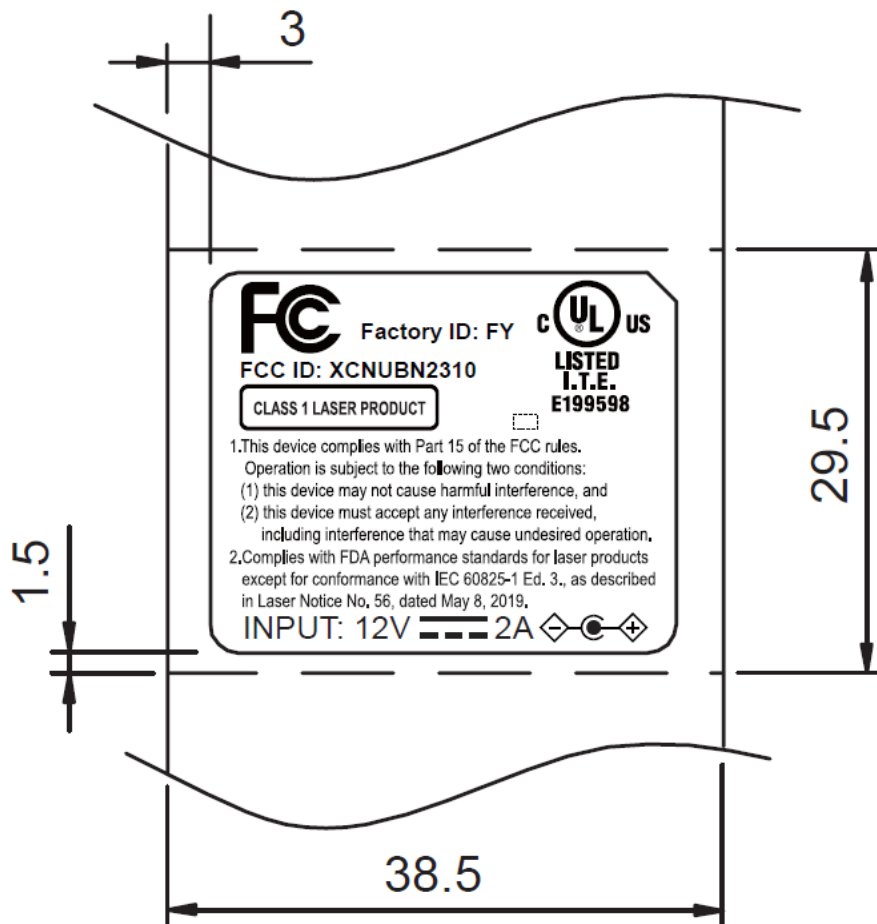

FCC LABEL LOCATION

The label will be permanently affixed at a conspicuous location on the device.

(Fig. 1) FCC ID: XCNUBN2310