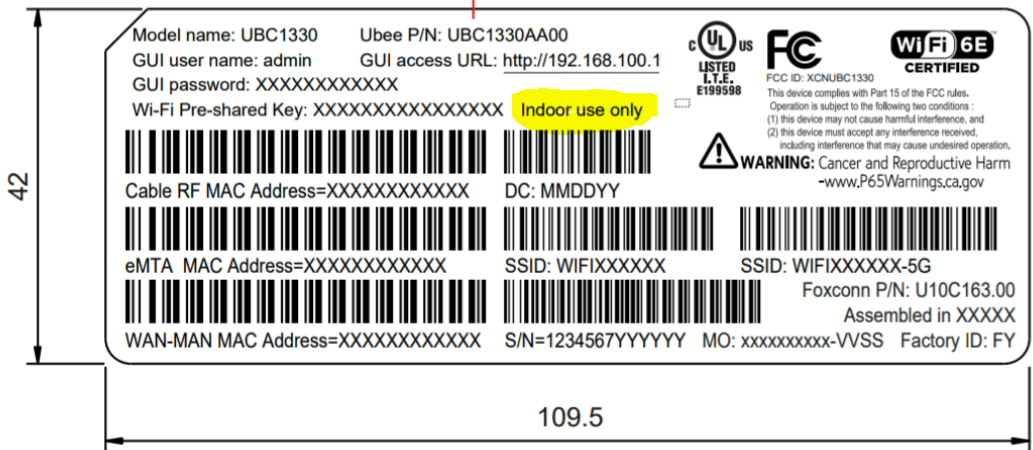

## FCC LABEL LOCATION

The label will be permanently affixed at a conspicuous location on the device.

(Fig. 1) FCC ID: XCNUBC1330

Font: Arial Regular 6pt  
Barcode Format: code 128, code B, Height: 5mm

(Fig. 1) FCC ID: XCNUBC1330