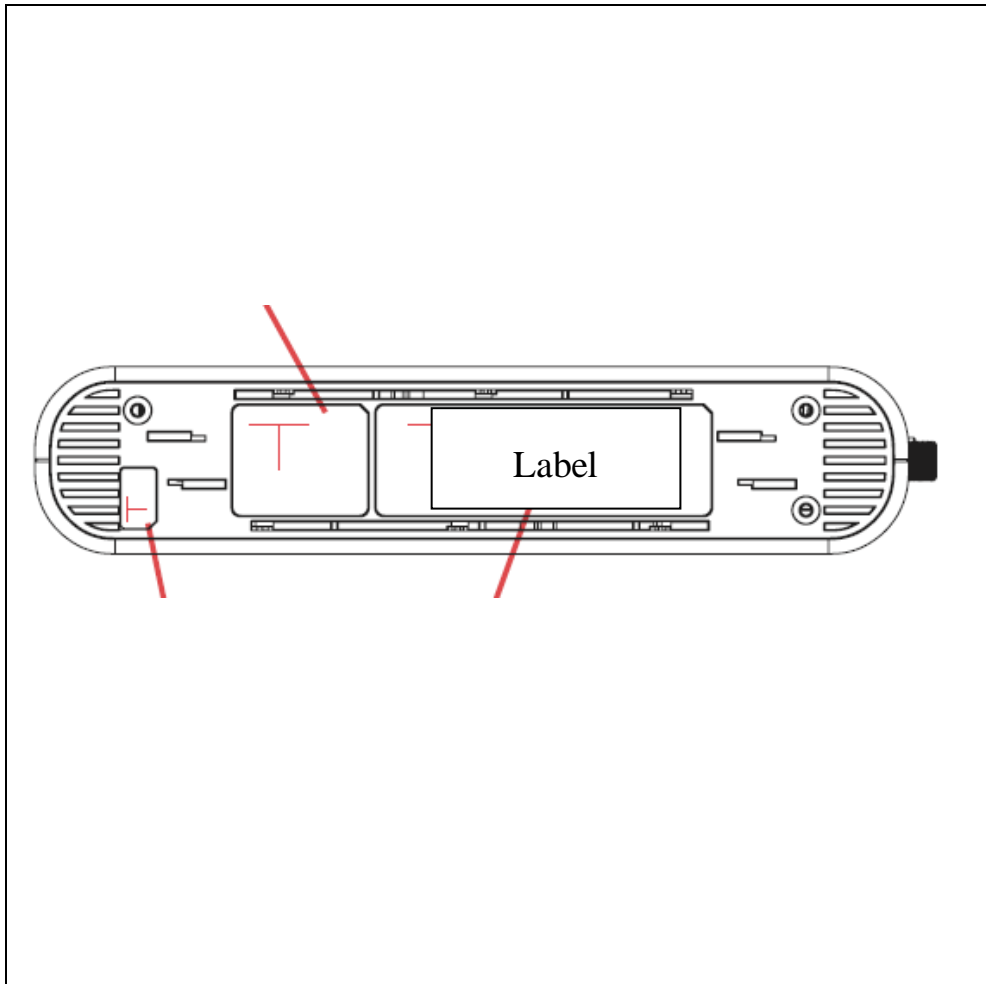

## FCC LABEL LOCATION

The label will be permanently affixed at a conspicuous location on the device.

(Fig. 1) FCC ID: XCNUBC1330

Font: Arial Regular 6pt  
Barcode Format: code 128, code B, Height: 5mm

(Fig. 1) FCC ID: XCNUBC1330