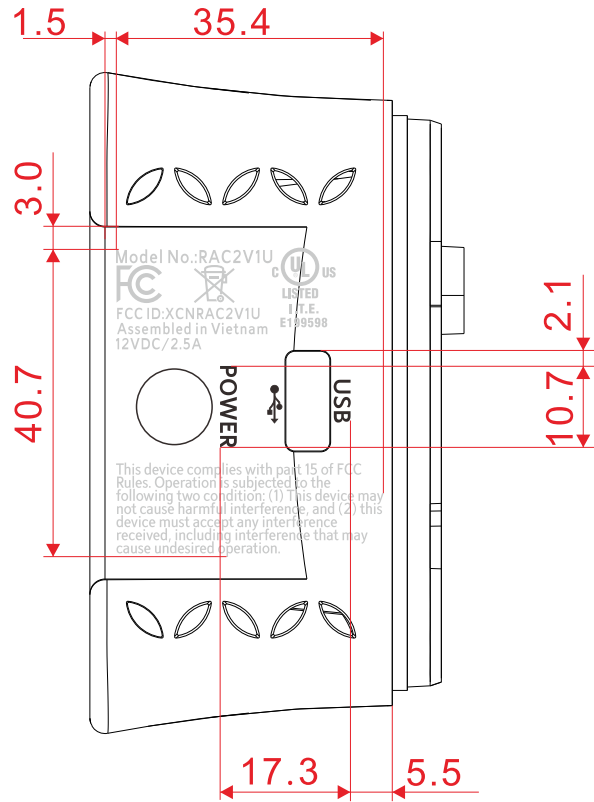

VER.	DATE	UPDATE DESCRIPTION	SIGNATURE

Middle Cover 1 Artwork - D

Position

Artwork

White

Pantone 430C

1. Middle cover 1 color : Black
2. Printing color : White, Pantone430C
3. Scale : 1:1
4. Unit : mm
5. All dimension tolerance is +/-0.2mm.

PART NAME	DATE	ID DOCUMENT NO.
Middle cover 1 - D		IDA201702(3/4)
MODEL	PART NO.	DESIGNED
UBH1707-AA00 (U10H128.00)		Magic Huang
	CUSTOMER PART NO.	APPROVED
		Sidney Chen

Middle Cover 2 Artwork - D

VER.	DATE	UPDATE DESCRIPTION	SIGNATURE

Position

Artwork

White

Pantone 430C

1. Middle cover 2 color : Black
2. Printing color : White, Pantone430C
3. Scale : 1:1
4. Unit : mm
5. All dimension tolerance is +/-0.2mm.

PART NAME	DATE	ID DOCUMENT NO.
Middle cover 2 -D		IDA201702(4/4)
MODEL	PART NO.	DESIGNED
UBH1707-AA00 (U10H128.00)		Magic Huang
	CUSTOMER PART NO.	APPROVED
		Sidney Chen