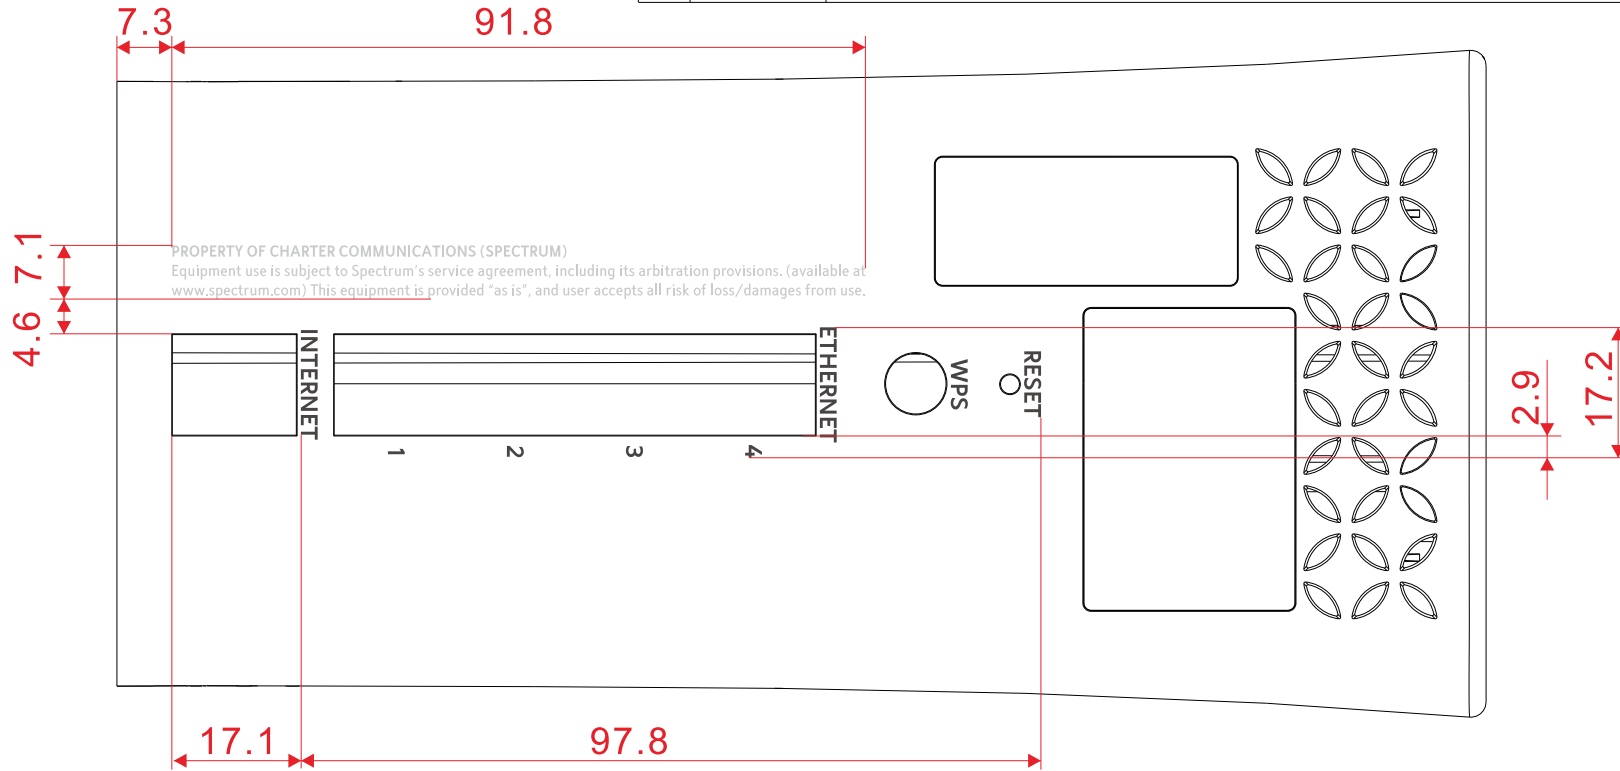

VER.	DATE	UPDATE DESCRIPTION	SIGNATURE

Middle Cover 1 Artwork - D

Position

Artwork

White

Pantone 430C

1. Middle cover 1 color : Black
2. Printing color : White, Pantone430C
3. Scale : 1:1
4. Unit : mm
5. All dimension tolerance is +/-0.2mm.

PART NAME	DATE	ID DOCUMENT NO.
Middle cover 1 - D		IDA201702(3/4)
MODEL	PART NO.	DESIGNED
UBH1707-AA00 (U10H128.00)		Magic Huang
	CUSTOMER PART NO.	APPROVED
		Sidney Chen

Middle Cover 2 Artwork - D

VER.	DATE	UPDATE DESCRIPTION	SIGNATURE

Position

Artwork

White

Pantone 430C

1. Middle cover 2 color : Black
2. Printing color : White, Pantone430C
3. Scale : 1:1
4. Unit : mm
5. All dimension tolerance is +/-0.2mm.

PART NAME	DATE	ID DOCUMENT NO.
Middle cover 2 -D		IDA201702(4/4)
MODEL	PART NO.	DESIGNED
UBH1707-AA00 (U10H128.00)		Magic Huang
	CUSTOMER PART NO.	APPROVED
		Sidney Chen