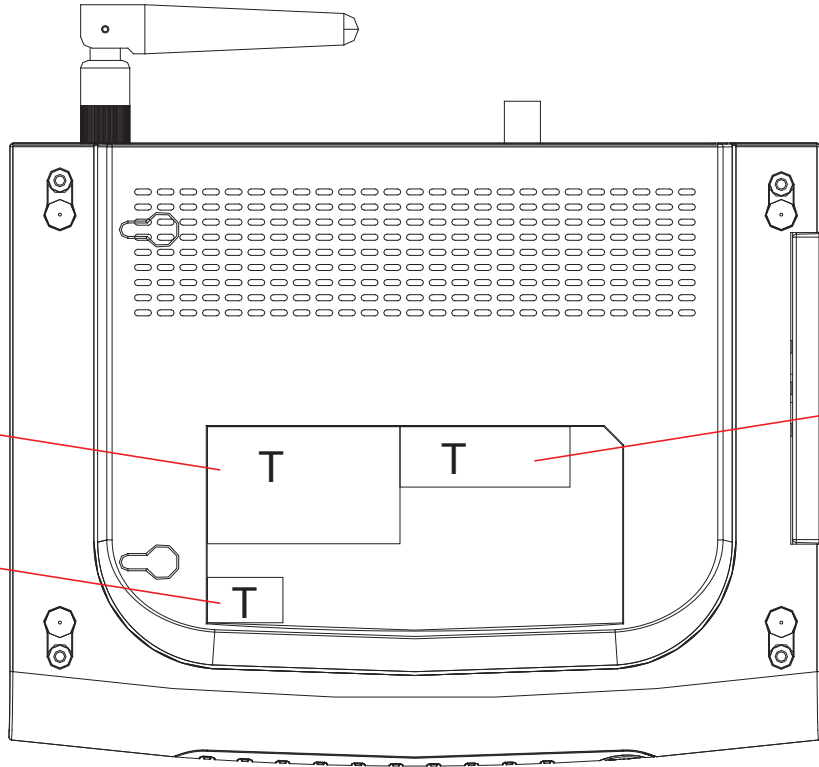

D		C		B		A
REV.	MARK	ECR/ECN NO.	DATE	UPDATE	DESCRIPTION	SIGNATURE
0	N/A	N/A	2011.04.02	First	Release	Longli
1.0	N/A	N/A	2011.07.13	Add	PTT Label	Longli

Housing Label

HH Label

PTT Label

T

T

T