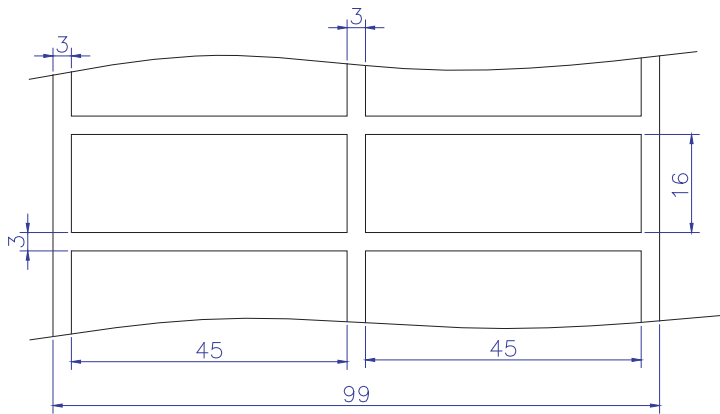

Package style

Scale: 1/1
Vendor provide

Foxconn printing
Arial, 4.8pt

Scale: 2/1

NOTES:

1. Material: #50 Mylar + 25# PET(matte, printable)
2. Adhesive: Acrylic
3. Adhesive thickness :
50#Mylar: 0.024+/-0.003mm
25#PET: 0.018+/-0.003mm
4. Printing Color: Black