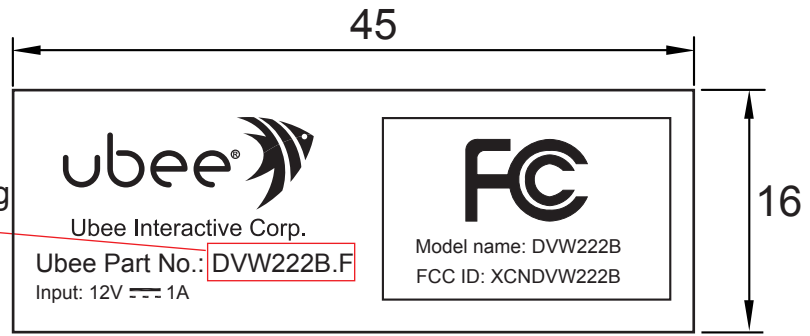

D		C		B		A
REV.	MARK	ECR/ECN NO.	DATE	UPDATE	DESCRIPTION	SIGNATURE
0.0	N/A	N/A	2011.07.13		First Release	Longli
0.1	N/A		2011.07.19		Add FCC ID part	Longli
0.2	N/A		2011.07.22		Delete UL and Canada cert. parts	Longli
0.3	N/A		2011.07.25		Update Model name and FCC ID	Longli

Package style

Scale: 1/1
Vendor provide

Foxconn printing
Arial, 4.8pt

Scale: 2/1

NOTES:

1. Material: #50 Mylar + 25# PET(matte, printable)
2. Adhesive: Acrylic
3. Adhesive thickness :
50#Mylar: 0.024+/-0.003mm
25#PET: 0.018+/-0.003mm
4. Printing Color: Black