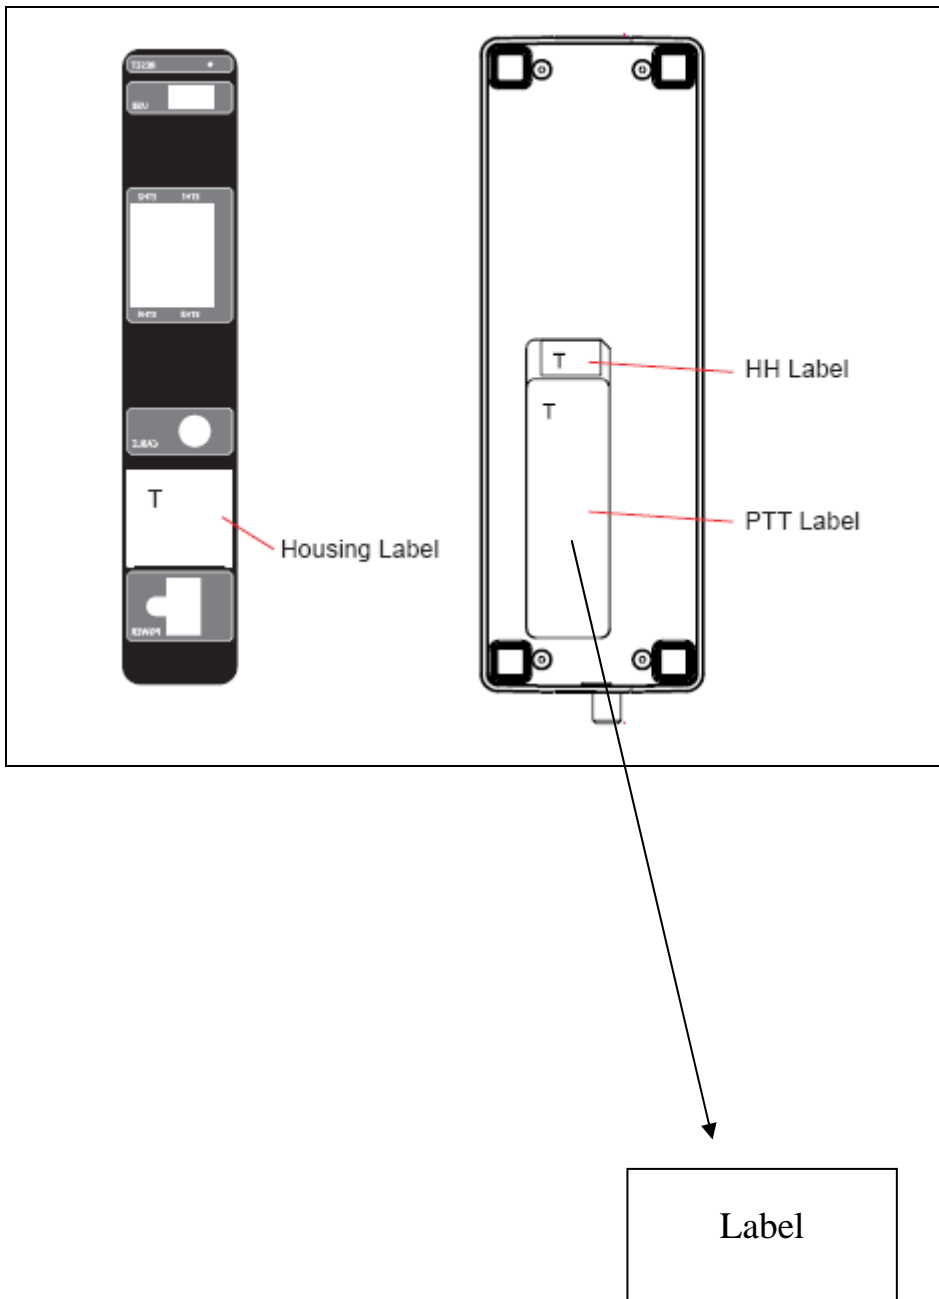

# FCC LABEL LOCATION

The label will be permanently affixed at a conspicuous location on the device.

(Fig. 1) FCC ID: XCNDW365