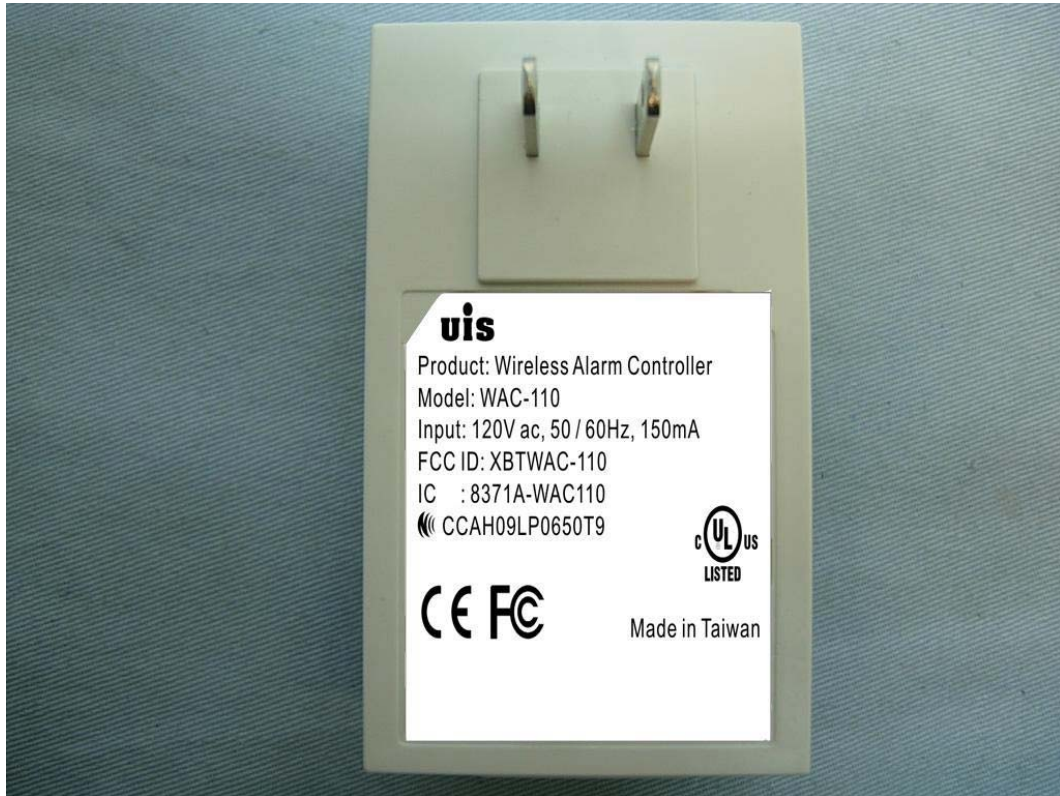

# United Integrated Services Co.,Ltd

FCC ID.: XBTWAC-110

## FCC ID Label

The FCC ID and DoC Label will be placed on the equipment as shown in the photograph below.