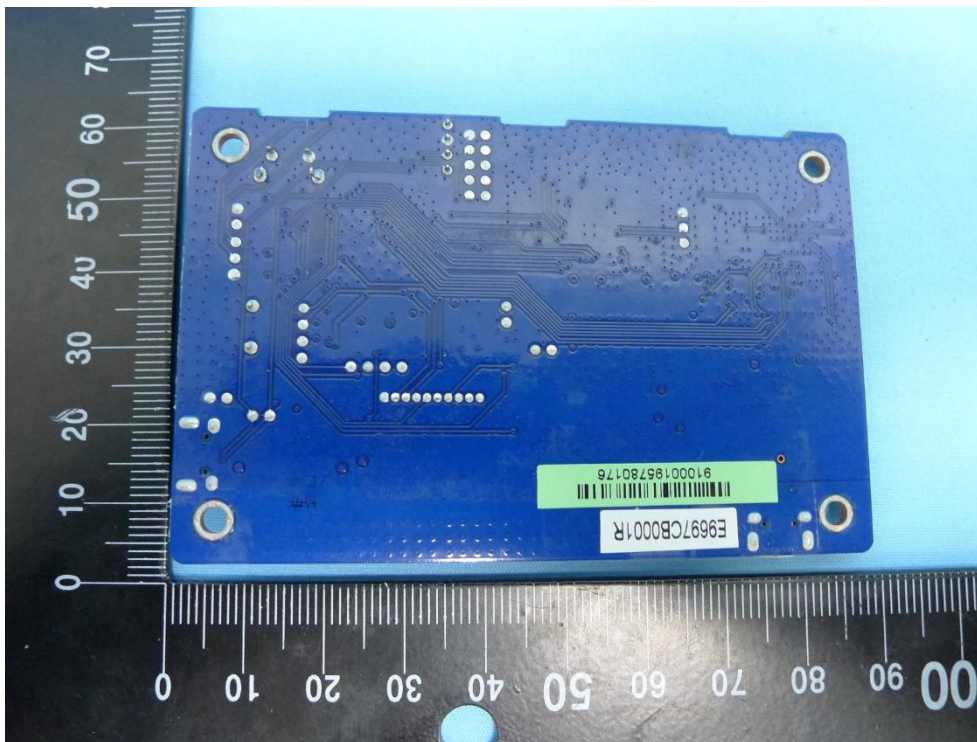

Product: Gateway
Trade Name: avalue
Model Number: REN-CB
Report No.: 1803TW3102-U2~U5

Internal Photograph

(1) EUT Photo

(2) EUT Photo

Product: Gateway
Trade Name: avalue
Model Number: REN-CB
Report No.: 1803TW3102-U2~U5

(3) EUT Photo

(4) EUT Photo

Product: Gateway
Trade Name: avalue
Model Number: REN-CB
Report No.: 1803TW3102-U2~U5

(5) EUT Photo

(6) EUT Photo