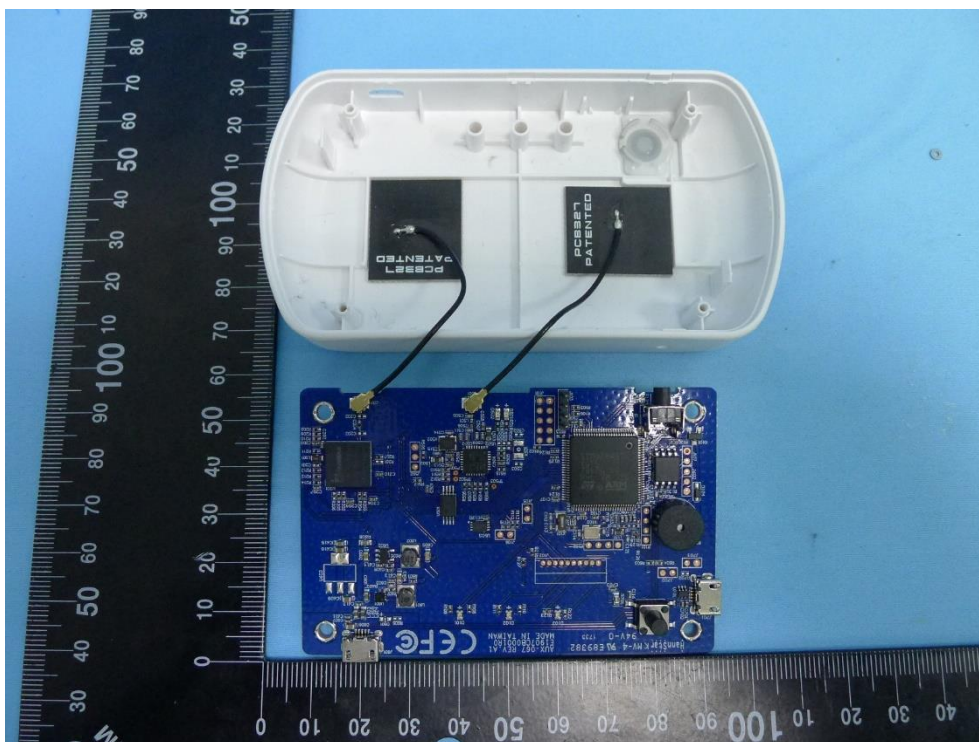

Product: Gateway
Trade Name: avalue
Model Number: REN-CB
Report No.: 1803TW3102-U2~U5

Internal Photograph

(1) EUT Photo

(2) EUT Photo

Product: Gateway
Trade Name: avalue
Model Number: REN-CB
Report No.: 1803TW3102-U2~U5

(3) EUT Photo

(4) EUT Photo

Product: Gateway
Trade Name: avalue
Model Number: REN-CB
Report No.: 1803TW3102-U2~U5

(5) EUT Photo

(6) EUT Photo