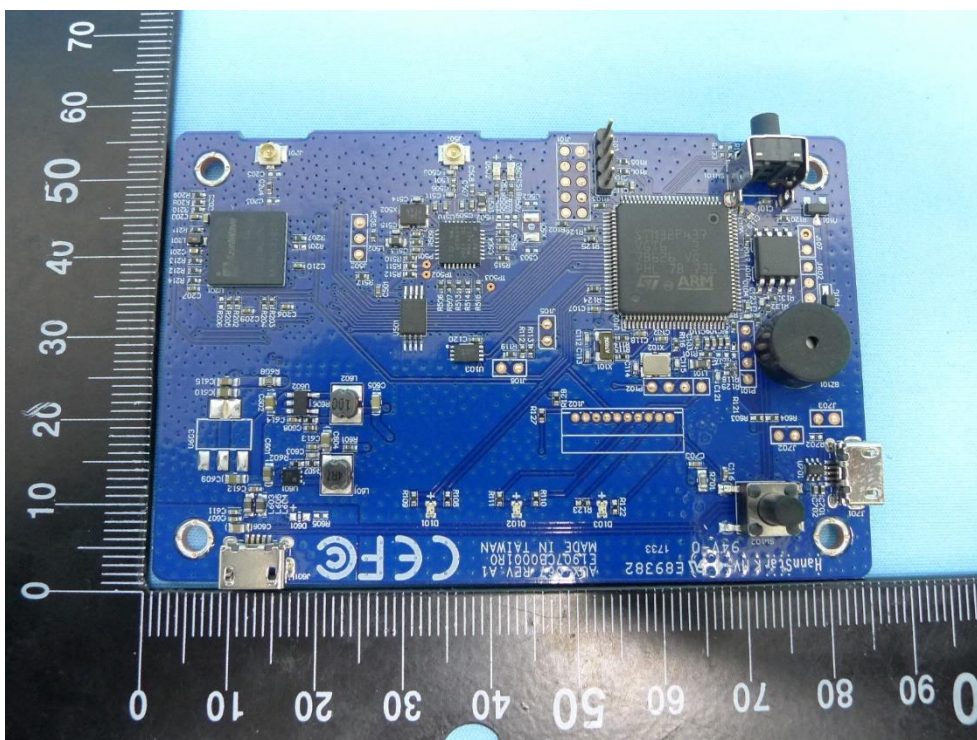

Product: Gateway
Trade Name: avalue
Model Number: REN-CB
Report No.: 1803TW3102-U2~U5

Internal Photograph

(1) EUT Photo

(2) EUT Photo

Product: Gateway
Trade Name: avalue
Model Number: REN-CB
Report No.: 1803TW3102-U2~U5

(3) EUT Photo

(4) EUT Photo

Product: Gateway
Trade Name: avalue
Model Number: REN-CB
Report No.: 1803TW3102-U2~U5

(5) EUT Photo

(6) EUT Photo