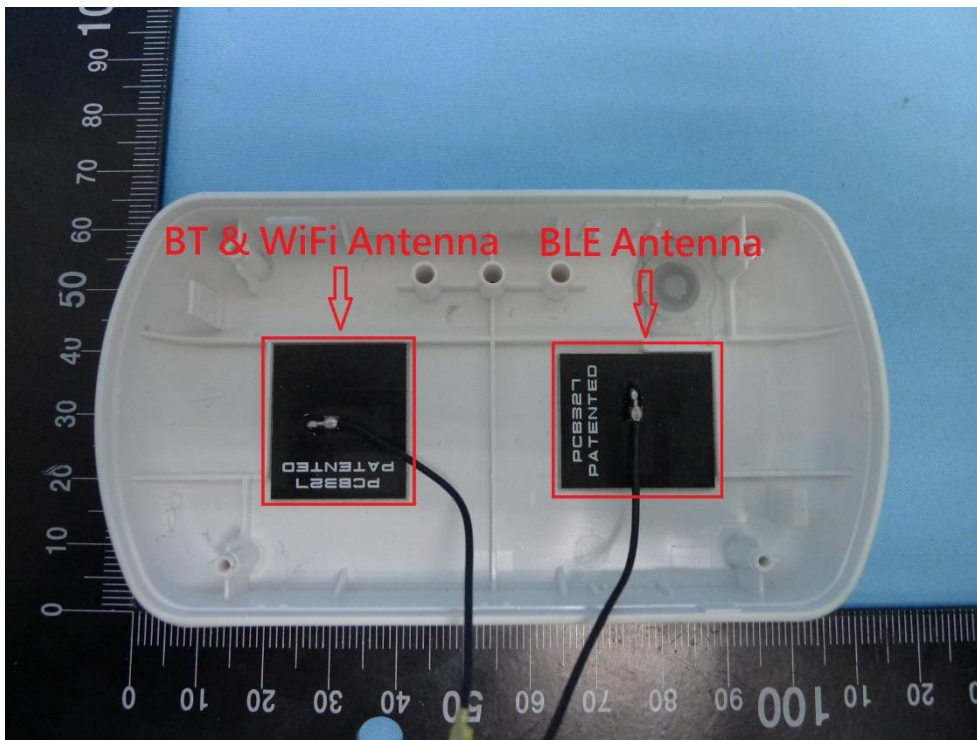

Product: Gateway
Trade Name: avalue
Model Number: REN-CB
Report No.: 1803TW3102-U2~U5

Internal Photograph

(1) EUT Photo

(2) EUT Photo

Product: Gateway
Trade Name: avalue
Model Number: REN-CB
Report No.: 1803TW3102-U2~U5

(3) EUT Photo

(4) EUT Photo

Product: Gateway
Trade Name: avalue
Model Number: REN-CB
Report No.: 1803TW3102-U2~U5

(5) EUT Photo

(6) EUT Photo