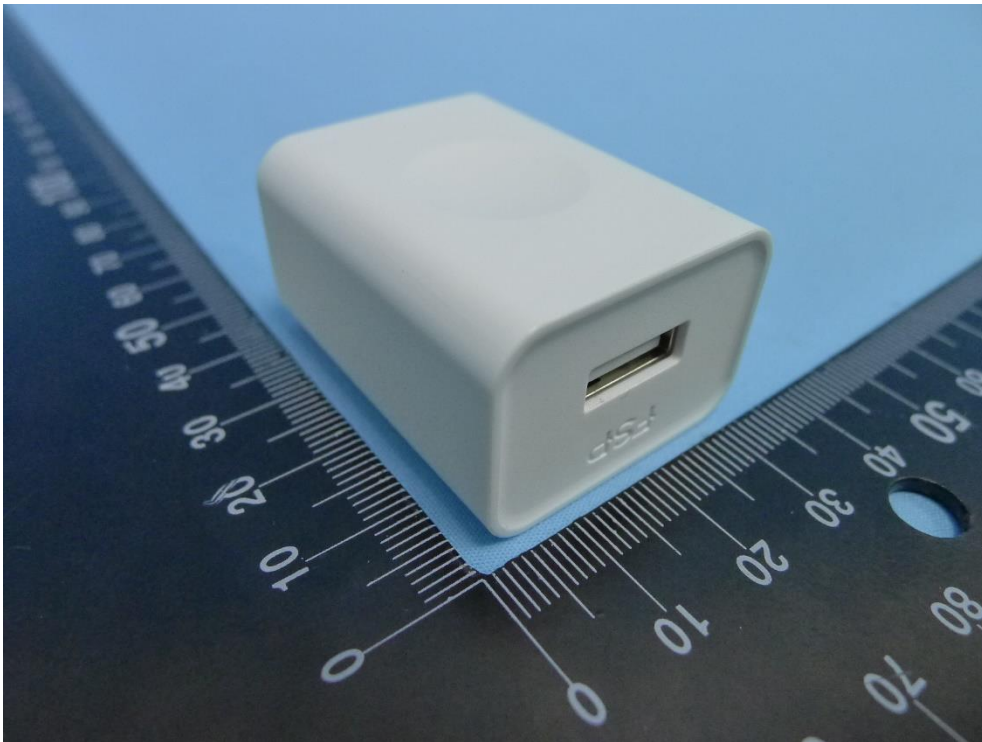

**Product: Gateway**  
**Trade Name: avalue**  
**Model Number: REN-CB**  
**Report No.: 1803TW3102-U2~U5**

## External Photograph

(1) EUT Photo

(2) EUT Photo

**Product: Gateway**  
**Trade Name: avalue**  
**Model Number: REN-CB**  
**Report No.: 1803TW3102-U2~U5**

(3) EUT Photo

(4) EUT Photo

**Product: Gateway**  
**Trade Name: avalue**  
**Model Number: REN-CB**  
**Report No.: 1803TW3102-U2~U5**

(5) EUT Photo

(6) EUT Photo

Product: Gateway  
Trade Name: avalue  
Model Number: REN-CB  
Report No.: 1803TW3102-U2~U5

(7) EUT Photo

(8) EUT Photo

**Product: Gateway**  
**Trade Name: avalue**  
**Model Number: REN-CB**  
**Report No.: 1803TW3102-U2~U5**