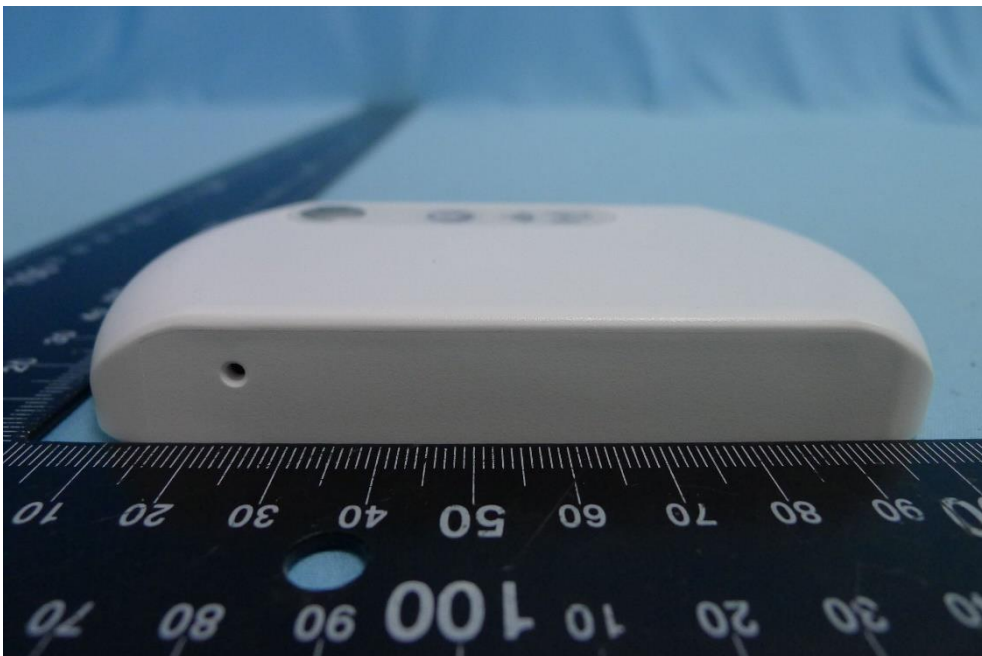

**Product: Bluetooth Low
Energy & IEEE 802.15.4 Combo
Module**

Brand Name: Avalue

Model Number: MDBT50Q

External Photograph

(1) EUT Photo

(2) EUT Photo

(3) EUT Photo

(4) EUT Photo