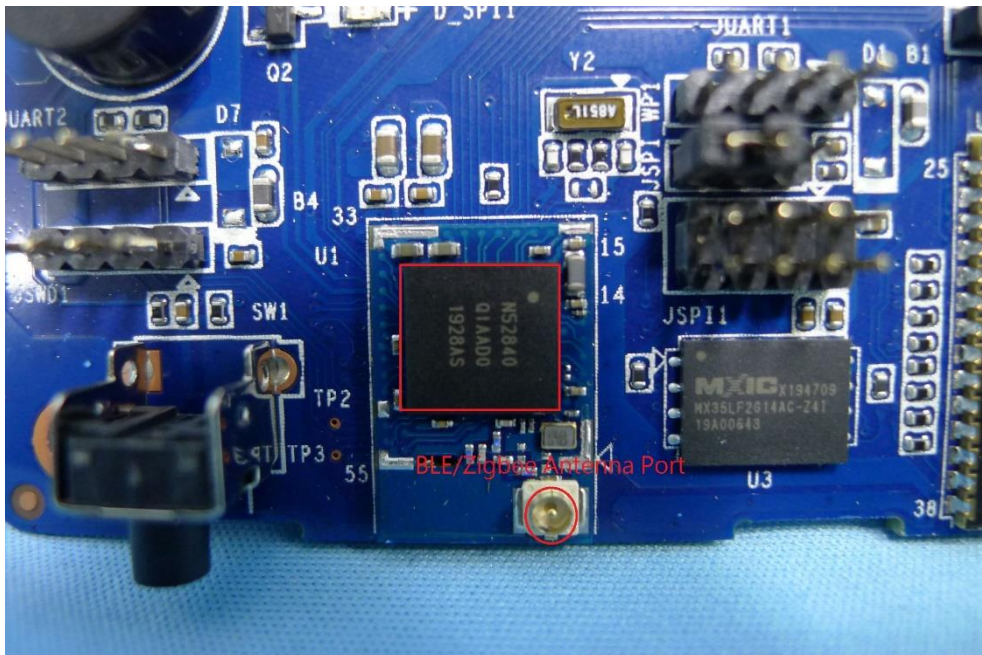

Product: Bluetooth Low Energy & IEEE 802.15.4 Combo Module

Brand Name: Avalue

Model Number: MDBT50Q

Internal Photograph

(1) EUT Photo

(2) EUT Photo

(3) EUT Photo

(4) EUT Photo

(5) EUT Photo

(6) EUT Photo

(7) EUT Photo

(8) EUT Photo

(9) EUT Photo