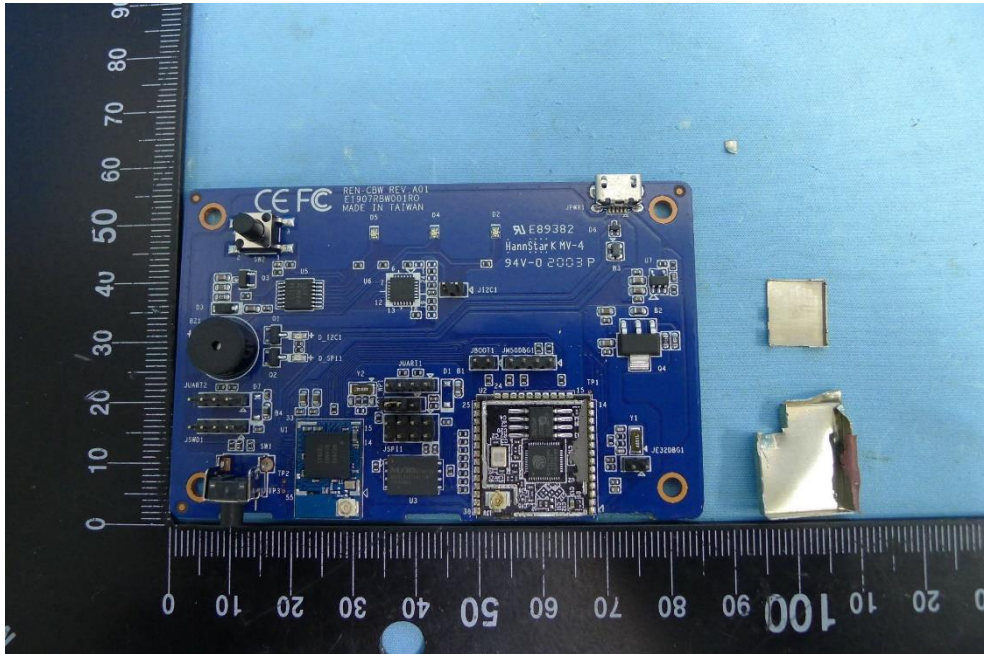

Product: Bluetooth Low Energy & IEEE 802.15.4 Combo Module

Brand Name: Avalue

Model Number: MDBT50Q

Internal Photograph

(1) EUT Photo

(2) EUT Photo

(3) EUT Photo

(4) EUT Photo

(5) EUT Photo

(6) EUT Photo

(7) EUT Photo

(8) EUT Photo

(9) EUT Photo