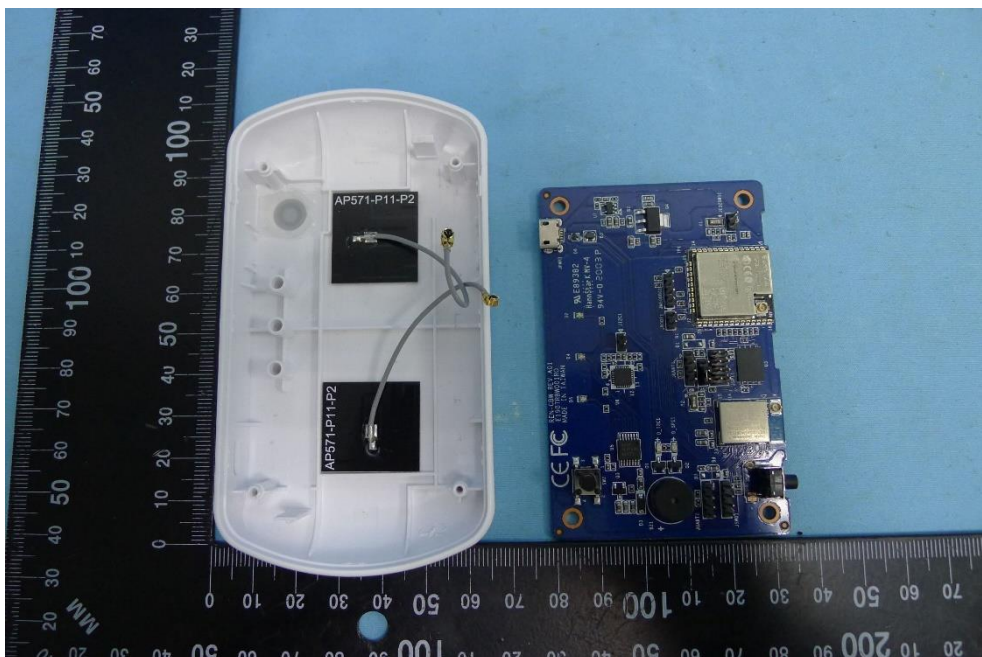

Product: Bluetooth Low Energy & IEEE 802.15.4 Combo Module

Brand Name: Avalue

Model Number: MDBT50Q

Internal Photograph

(1) EUT Photo

(2) EUT Photo

(3) EUT Photo

(4) EUT Photo

(5) EUT Photo

(6) EUT Photo

(7) EUT Photo

(8) EUT Photo

(9) EUT Photo